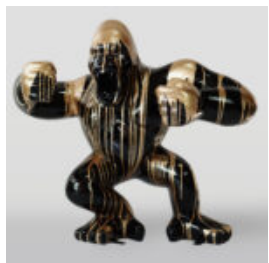

BLACK GORILLA XL - GOLDEN TRASH

Article number:
G1-2-1

Product description:
Black gorilla XL - golden...