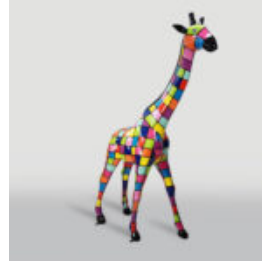

LARGE GIRAFFE 230CM - SMARTIE VERSION

Article Number:
Giraffe Figure 230cm
Product Description:
Large giraffe 230cm hand-painted in...