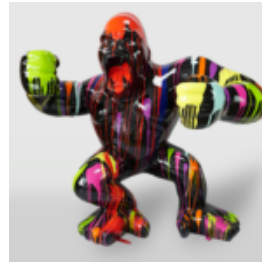

LARGE GORILLA BLACK TRASH

Article number:
G1-1-5
Product description:
Large Gorilla figure in black trash...