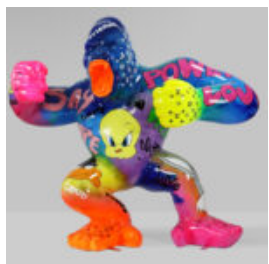

BIG GORILLA - LOONEY TUNES

Article number:
G1-1-2
Product description:
Large gorilla - Looney Tunes
Material:
Glass...