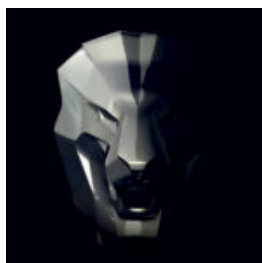

EXCLUSIVE LION FIGURE - SILVER GLOSS

Article number: LewPGsilver Product description:
Exclusive figure of a walking lion with a long...