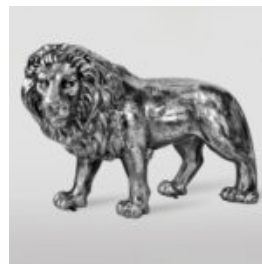

STANDING LION - SILVER PATINA

Article number:
S93-1
Product description:
Standing lion - patina
H- 125cm L -...