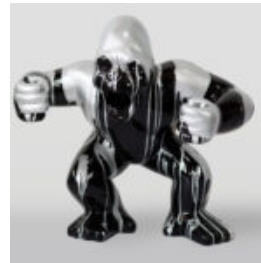

BLACK GORILLA L - SILVER TRASH

Article number:
G1-3-1

Product description:
Black gorilla L - silver trash

Material:
Polyester...