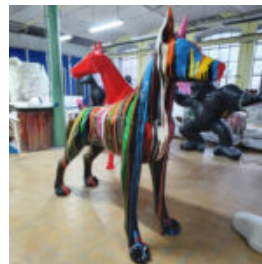

LARGE DOBERMAN COLORFUL FIBERPHGLASS STATUE

Notice:
Price does not include local taxes, delivery
cost and retail packaging.
Minimum...