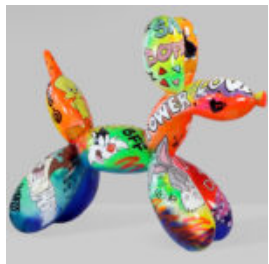

LARGE BALLOON DOG - LOONEY TUNES

article number:
B2-1-1
Product description:
Large balloon dog - Looney Tunes
...