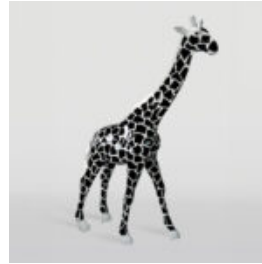

LARGE GIRAFFE 230CM PATCH VERSION

article number:
Figure Giraffe 230cm
Product description:
Large giraffe 230cm white...