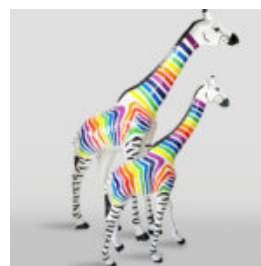

LARGE LIFE-SIZE GIRAFFE FIGURE - COLORFUL ZEBRA

Article Number:
F041 - Zebra
Product Description:
Large life-size hand-painted giraffe figure...