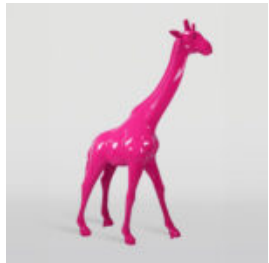

LARGE GIRAFFE 230CM PINK VERSION

article number:
Figure Giraffe 230cm
Product description:
Large giraffe 230cm pink...