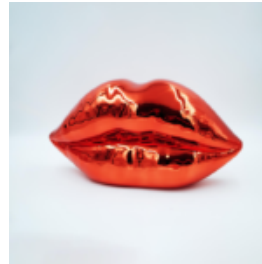

RED CHROME LIPS

Article number:
U1-1-1

Product description:
Red chrome lips

Materiał:
Polyester resin -...