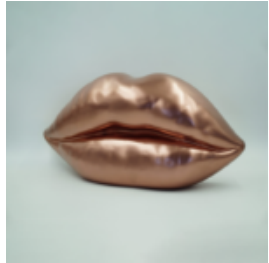

LIPS IN THE COLOR OF ROSE GOLD.

Article number:
U1-1-9

Product description:
Lips in rose gold color

Material:
Polyester resin...