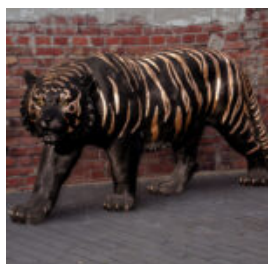

BLACK STANDING TIGER - GOLDEN TRASH

Article number:
S94
Product description:
Black tiger standing - golden trash
Material:
Glass...