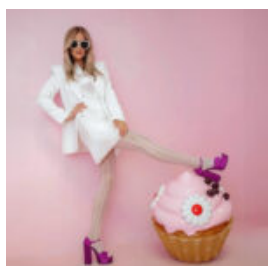

ADVERTISING CUPCAKE FIBERGLASS WALL MOUNT FIGURE

Notice:
Price does not include local taxes, delivery cost and retail packaging.
Minimum...