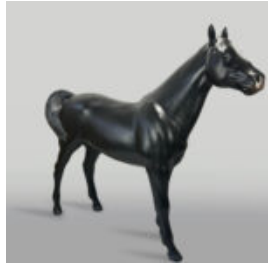

LIFE-SIZE FIGURE OF A BLACK HORSE

Article Number:
F039 Black
Product Description:
Life-size and natural finish figure of a...