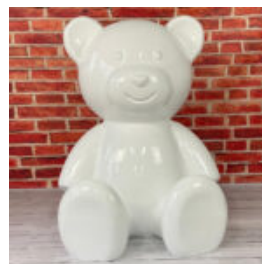

LARGE SITTING BEAR - WHITE COLOR

Article number:
M2-5-2
Product description:
Large sitting teddy bear - color...