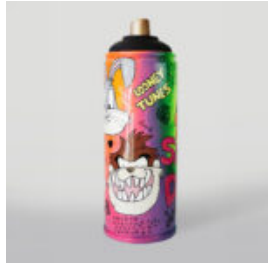

LOONEY TUNES-THEMED SPRAY

Article number:
S3-1-1

Product description:
Large spray painted artwork in Looney
Tunes motif...