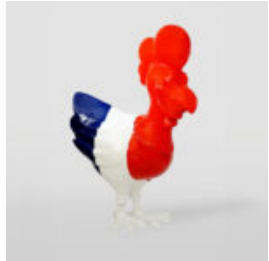

LARGE DECORATIVE ROOSTER FIGURE IN THREE COLORS H-190CM

Article number:
Product description:
Large decorative figure of a rooster in blue, red, and...