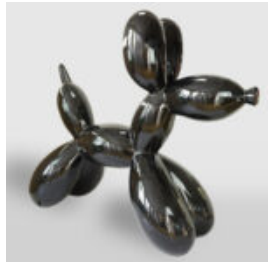

BALLOON DOG - LARGE DECORATIVE FIGURE - BLACK

Article Number:
B2-1-6
Product Description:
Balloon Dog - Large Black Decorative...