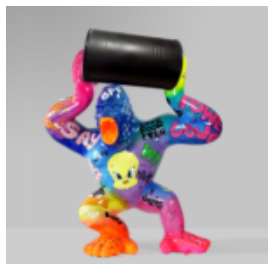

BIG GORILLA WITH A BARREL - LOONEY TUNES

Article number:
G1-5-4
Product description:
Large gorilla with a barrel - Looney...