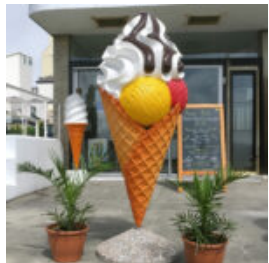

LARGE FIBERGLASS ICE CREAM DESERT ON BASE

Article number:
F107

Description:
Large fiberglass ice cream desert on base.
...