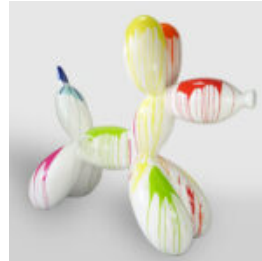

BALLOON DOG - LARGE DECORATIVE FIGURE - WHITE TRASH

Article Number:
B2-1-7
Product Description:
Balloon Dog - Large Black Decorative Figure in...