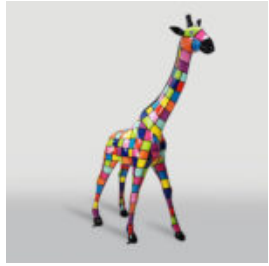

LARGE GIRAFFE 230CM - SMARTIE VERSION

Article Number:
Giraffe Figure 230cm
Product Description:
Large giraffe 230cm hand-painted in...