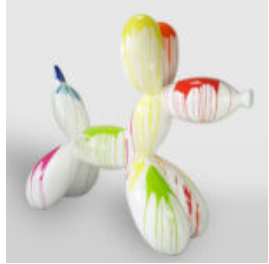

BALLOON DOG - LARGE DECORATIVE FIGURE - WHITE TRASH

Article Number:
B2-1-7
Product Description:
Balloon Dog - Large Black Decorative Figure in...