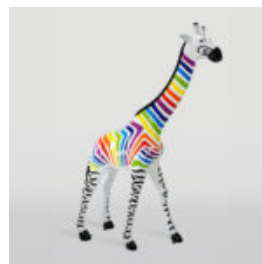

LARGE GIRAFFE 230CM COLOR ZEBRA

article number:
Figure Giraffe 230cm

Product description:
Large giraffe 230cm white...