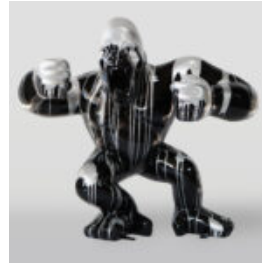

BLACK GORILLA XL - SILVER TRASH

Article number:
G1-2-1

Product description:
Black gorilla XL - silver...