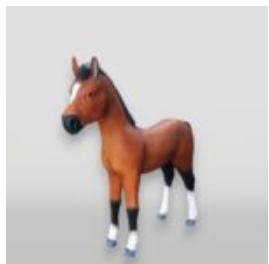

LIFE SIZE FOCAL FIBERGLASS REALISTIC FIGURE

Article number:
f022

Description:
life size foal fiberglass realistic figure ...