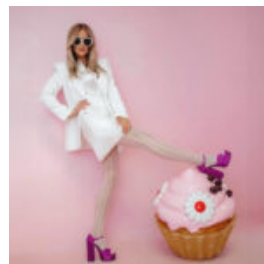

ADVERTISING CUPCAKE FIBERGLASS WALL MOUNT FIGURE

Notice:
Price does not include local taxes, delivery cost and retail packaging.
Minimum...