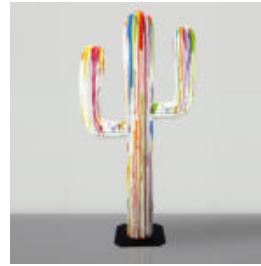

LARGE MASK ON STAND - GOLD PATINA

Article number:
M3-1-1

Product description:
Large mask on a base - gold patina

Material:
Glass...

CACTUS 180 CM - BLACK TRASH

Article Number:
K3-1-9
Product Description:
Cactus 180 cm - black trash...