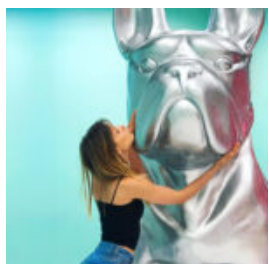

GIANT SITTING BULLDOG STATUE, SINGLE-COLORED.

Article number:
C200sxl
Product description:
Giant sitting bulldog,...