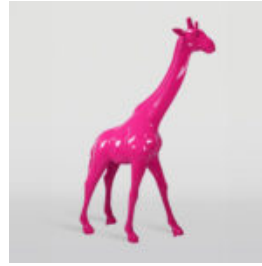

Material:
Glass...

LARGE GIRAFFE 230CM COLOR ZEBRA

article number:
Figure Giraffe 230cm

Product description:
Large giraffe 230cm white...

LARGE GIRAFFE 230CM PATCH VERSION

article number:
Figure Giraffe 230cm

Product description:
Large giraffe 230cm white...

LARGE GIRAFFE 230CM PINK VERSION

article number:
Figure Giraffe 230cm

Product description:
Large giraffe 230cm pink...

LARGE WALKING TURTLE FIGURE - SMARTIES