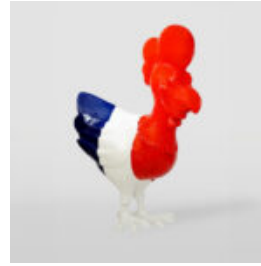

LARGE DECORATIVE ROOSTER FIGURE IN THREE COLORS H-190CM

Article number:
Product description:
Large decorative figure of a rooster in blue, red, and...