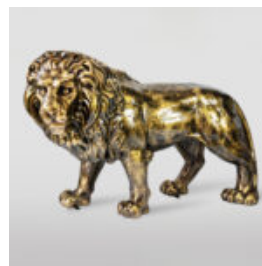

Article Number:
Z2-2-3

Product Description:
Large walking turtle figure - Trash
H- 63cm...

BEAR STANDING LOONEY TUNES

article number:
M2-2-1

Product description:
standing bear-Looney Tunes, hand-painted...