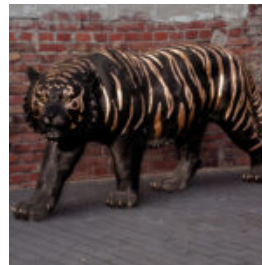

BLACK STANDING TIGER - GOLDEN TRASH

Article number:
S94

Product description:
Black tiger standing - golden trash

Material:
Glass...