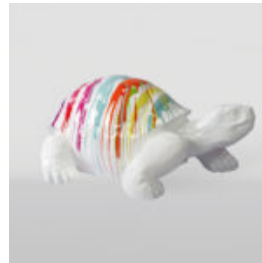

LARGE WALKING TURTLE FIGURE - TRASH

Article Number:
Z2-2-3

Product Description:
Large walking turtle figure - Trash
H- 63cm...