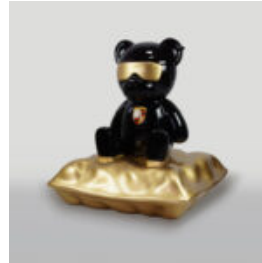

URBAN SPACE

LARGE PROMOTIONAL WINE BOTTLE

Article Number/Name: WineBottle Product Description: Large promotional wine bottle figure with...

LARGE MASK ON STAND - IN BLUE PATCHES

Article number: M3-1-5

Product description: Large mask on stand - White with blue...

EXCLUSIVE LION FIGURE - SILVER GLOSS

Article number: LewPGsilver Product description: Exclusive figure of a walking lion with a long...

PORSCHE TEDDY BEAR SITTING ON A PILLOW

Article Number: M2-6-2

Product Description: Teddy bear with glasses sitting on a...

DECORATIVE FIGURE SANTA CLAUS COCA-COLA

Article Number: SantaClausCoca-Cola Product Description: Large decorative figure of Coca-Cola's...

FERRARI TEDDY BEAR SITTING ON A PILLOW

Article Number: M2-6-3

Product Description: Teddy bear with glasses sitting on a...