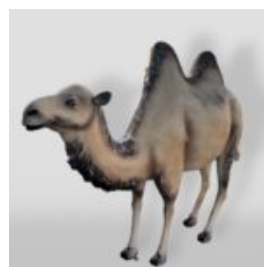

FIBERGLASS LARGE LION FIGURE - SINGLE COLOR EDITION

Article number:
Large Lion Figure.

Description:
Fiberglass Large Lion Figure...

LARGE SCALE FIBERGLASS ADIDAS 3D ADVERTISING SHOE

Notice:
Price does not include local taxes, delivery cost and retail packaging.
Minimum...

LIFE SIZE FIBERGLASS CAMEL FIGURE

Article number:
f053

Description:
Life size fiberglass camel figure.
...

FIBERGLASS RHINO LIFE SIZE FIGURE

Article number:
f086

Description:
Fiberglass rhino life size figure.
...