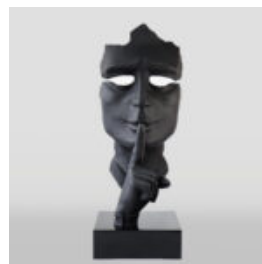

TEDDY BEAR SITTING ON A PILLOW

Article Number: M2-6-1 Product Description: Teddy bear with glasses sitting on a pillow...

SMALL BARREL WITH DOLLARS - AUDI

Article Number: B3-4-2 Product Description: Small barrel with dollars - painting + Audi logo...

Material: Glass laminate...

LARGE GOLDEN BASE MASK

Article number: M3-1-7

Product description: Large mask on a stand

Material: Glass laminate...

LARGE MASK ON STAND

Article number: M3-1-6

Product description: Large mask on a stand