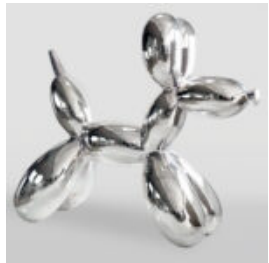

LARGE BALLOON DOG - SILVER CHROME

article number:
B2-1-5

Product description:
Large balloon dog - silver chrome

...