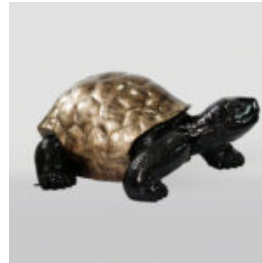

LARGE FIGURE OF A WALKING TURTLE - GOLD PATINA

Article Number:
Z2-2-2

Product Description:
Large figure of a walking turtle - gold...