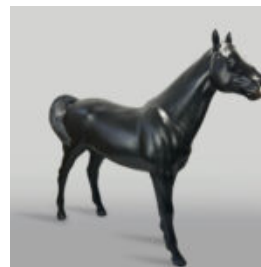

LIFE-SIZED ZEBRA FIGURE

Item Number:
NaturalnaZebra
Product Description:
3D Zebra life-sized...

LARGE LIFE-SIZE GIRAFFE FIGURE - COLORFUL ZEBRA

Article Number:
F041 - Zebra
Product Description:
Large life-size hand-painted giraffe figure...