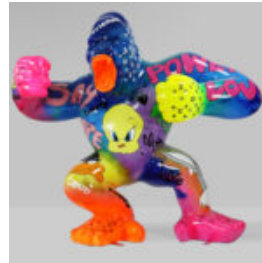

BIG GORILLA - LOONEY TUNES

Article number:
G1-1-2
Product description:
Large gorilla - Looney Tunes
Material:
Glass...