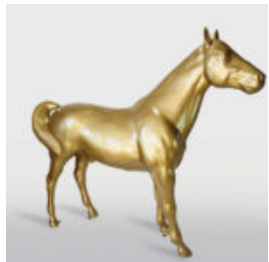

LARGE DECORATIVE ROOSTER FIGURE IN THREE COLORS H-190CM

Article number:
Product description:
Large decorative figure of a rooster in blue, red, and...

BALLOON DOG - LARGE DECORATIVE FIGURE - WHITE TRASH

Article Number:
B2-1-7
Product Description:
Balloon Dog - Large Black Decorative Figure in...

BALLOON DOG - LARGE DECORATIVE FIGURE - BLACK

Article Number:
B2-1-6
Product Description:
Balloon Dog - Large Black Decorative...

LARGE GORILLA BLACK TRASH

Article number:
G1-1-5
Product description:
Large Gorilla figure in black trash...

LARGE FIGURE OF NATURAL SIZE GIRAFFE - STRIPES

article number:
F041 - belts
Product description:
A large figure of a giraffe of a...