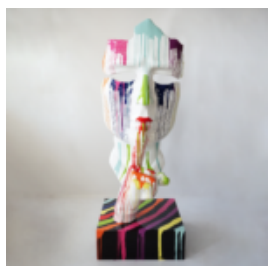

LARGE MASK ON STAND - TRASH

Article number: M3-1-9

Product description: Large mask on a stand

Material: Glass laminate...