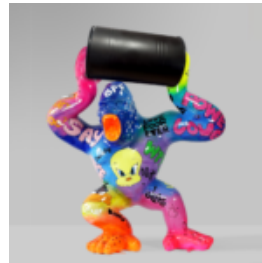

BIG GORILLA WITH A BARREL - LOONEY TUNES

Article number:
G1-5-4
Product description:
Large gorilla with a barrel - Looney...