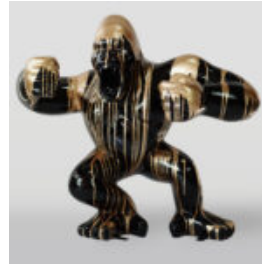

BLACK GORILLA XL - GOLDEN TRASH

Article number:
G1-2-1

Product description:
Black gorilla XL - golden...