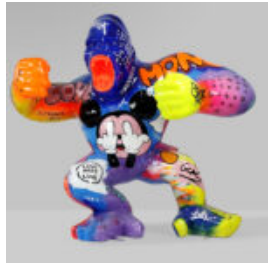

LARGE GORILLA - POP ART

Article number:
G1-1-3
Product description:
Large gorilla - pop art
Material:
Glass laminate...