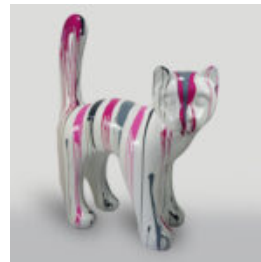

LARGE PINK TRASH CAT

Article number:
C094XLS TRASH
Product description:
Large cat in pink trash...