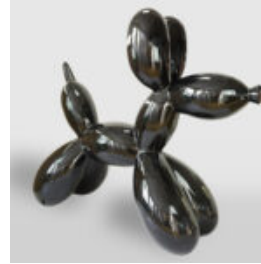

BALLOON DOG - LARGE DECORATIVE FIGURE - BLACK

Article Number:
B2-1-6
Product Description:
Balloon Dog - Large Black Decorative...