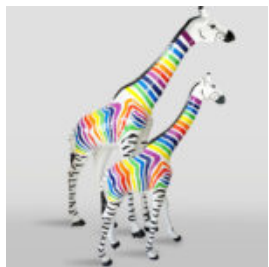

LIFE-SIZED ZEBRA FIGURE

Item Number:
NaturalnaZebra
Product Description:
3D Zebra life-sized...

LARGE LIFE-SIZE GIRAFFE FIGURE - COLORFUL ZEBRA

Article Number:
F041 - Zebra
Product Description:
Large life-size hand-painted giraffe figure...