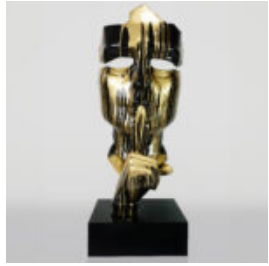

LARGE MASK BASED ON - BLACK - GOLDEN ROUTE

article number:
M3-1-3

Product description:
Large mask based on - golden route

...