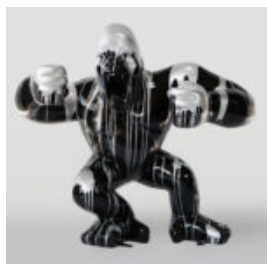

CZARNY GORYL XL - SREBRNY TRASH

Numer artykułu:
G1-2-1
Opis produktu:
Czarny goryl XL - srebrny...