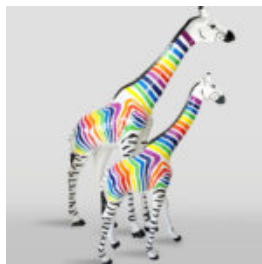

URBAN SPACE

LIFE-SIZED ZEBRA FIGURE

Item Number:
NaturalnaZebra
Product Description:
3D Zebra life-sized...

LARGE LIFE-SIZE GIRAFFE FIGURE - COLORFUL ZEBRA

Article Number:
F041 - Zebra
Product Description:
Large life-size hand-painted giraffe figure...