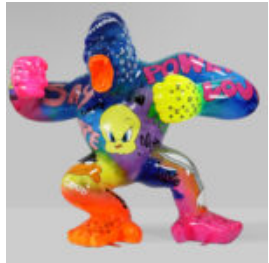

article number:

G1-5-4

Product description:

Big bitter with a barrel - Looney...

BIG GORILLA - POP ART

article number:
G1-1-3

Product description:
Big Gorilla - Pop Art

Material:
PWS...