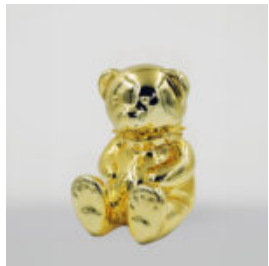

TEDDY BEAR H-31 CM WITH COLLAR WITH SPIKES GOLD VERSION

article number:
M2-3-15

Product description:
Miś 31cm with a collar with spikes in...