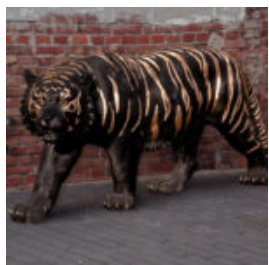

BLACK STANDING TIGER - GOLDEN TRASH

article number:
S94

Description:
Black Standing Tiger - Golden Trash

Material:
...