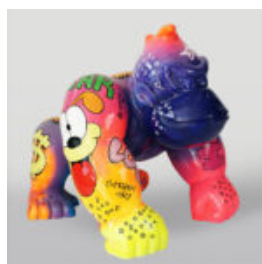

DONKEY KONG - KING

article number:
G1-14-5

Product description:
Donkey Kong - King with Garfield and...