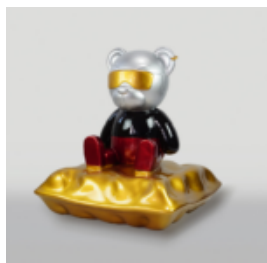

TEDDY BEAR SITTING ON THE PILLOW

article number:
M2-6-1
Product description:
Bear with glasses sitting on the pillow...