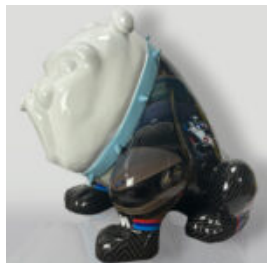

URBAN SPACE

LIFE-SIZED ZEBRA FIGURE

Item Number:
NaturalnaZebra
Product Description:
3D Zebra life-sized...

LARGE LIFE-SIZE GIRAFFE FIGURE - COLORFUL ZEBRA

Article Number:
F041 - Zebra
Product Description:
Large life-size hand-painted giraffe figure...

LIFE-SIZE FIGURE OF A BLACK HORSE

Article Number:
F039 Black
Product Description:
Life-size and natural finish figure of a...

NATURAL SIZE HORSE FIGURE - LIGHT VERSION

Article Number:
F039 Natural - Light
Product Description:
Life-size and in natural finish...