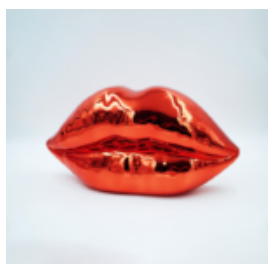

LIPS RED CHROME

article number:
U1-1-1

Product description:
Lips red chrome

Material:
Polyester...