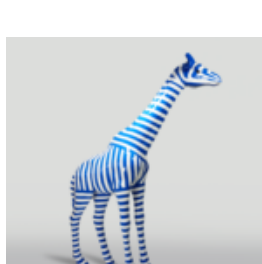

LARGE GIRAFFE 230CM - SMARTIE VERSION

Article Number:
Giraffe Figure 230cm
Product Description:
Large giraffe 230cm hand-painted in...

LARGE DECORATIVE FIGURE OF THE ROOSTER IN THREE COLORS H-190CM

article number:
Product description:
A large decorative figure of a rooster in blue,...

BALLOON DOG - LARGE DECORATIVE FIGURE - WHITE TRASH

Article Number:
B2-1-7
Product Description:
Balloon Dog - Large Black Decorative Figure in...

BALLOON DOG - LARGE DECORATIVE FIGURE - BLACK

Article Number:
B2-1-6
Product Description:
Balloon Dog - Large Black Decorative...

DUŻY GORYL BLACK TRASH

Numer artykułu:
G1-1-5
Opis produktu:
Duża figura Goryla w wersji czarny...

LARGE FIGURE OF NATURAL SIZE GIRAFFE - STRIPES

article number:
F041 - belts
Product description:
A large figure of a giraffe of a...