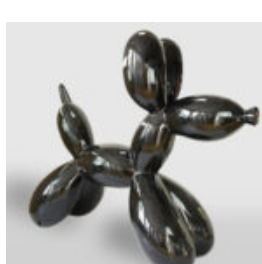

BULLDOG AVELLA DOG 55 CM - BMW

Article Number:
B1-12-24
Product Description:
Bulldog Avella dog completely wrapped in BMW...

LIFE-SIZE HORSE FIGURE

Article number:
F039 Natural
Product description:
Life-size and natural finish horse...

LARGE GIRAFFE 230CM - SMARTIE VERSION

Article Number:
Giraffe Figure 230cm
Product Description:
Large giraffe 230cm hand-painted in...

LARGE DECORATIVE FIGURE OF THE ROOSTER IN THREE COLORS H-190CM

article number:
Product description:
A large decorative figure of a rooster in blue,...

BALLOON DOG - LARGE DECORATIVE FIGURE - WHITE TRASH

Article Number:
B2-1-7
Product Description:
Balloon Dog - Large Black Decorative Figure in...

BALLOON DOG - LARGE DECORATIVE FIGURE - BLACK

Article Number:
B2-1-6
Product Description:
Balloon Dog - Large Black Decorative...