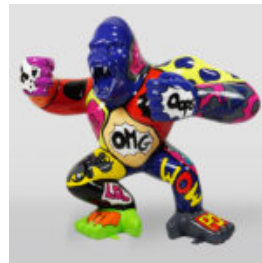

article number:
M2-3-17

Product description:
Miś 31cm with collar with spikes in...

LARGE MASK BASED ON - GOLD PATINA

article number:
M3-1-1

Product description:
Large mask based on - gold patina

...

GORYL XXL 180CM POP -ART VERSION - COMIC BOOK