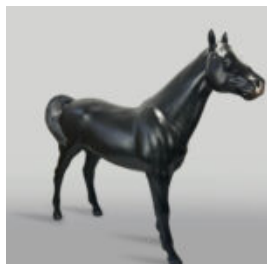

URBAN SPACE

LIFE-SIZED ZEBRA FIGURE

Item Number:
NaturalnaZebra
Product Description:
3D Zebra life-sized...

LARGE LIFE-SIZE GIRAFFE FIGURE - COLORFUL ZEBRA

Article Number:
F041 - Zebra
Product Description:
Large life-size hand-painted giraffe figure...

LIFE-SIZE FIGURE OF A BLACK HORSE

Article Number:
F039 Black
Product Description:
Life-size and natural finish figure of a...

NATURAL SIZE HORSE FIGURE - LIGHT VERSION

Article Number:
F039 Natural - Light
Product Description:
Life-size and in natural finish...