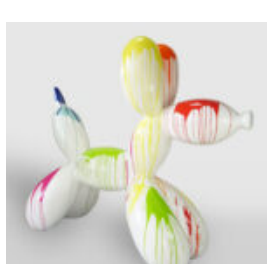

LARGE GIRAFFE 230CM - SMARTIE VERSION

Article Number:
Giraffe Figure 230cm
Product Description:
Large giraffe 230cm hand-painted in...

LARGE DECORATIVE FIGURE OF THE ROOSTER IN THREE COLORS H-190CM

article number:
Product description:
A large decorative figure of a rooster in blue,...