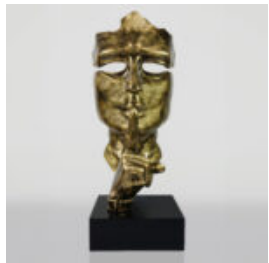

LARGE MASK BASED ON - GOLD PATINA

article number:
M3-1-1

Product description:
Large mask based on - gold patina

...