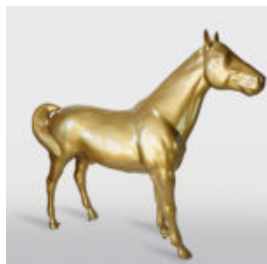

LARGE GIRAFFE 230CM - SMARTIE VERSION

Article Number:
Giraffe Figure 230cm
Product Description:
Large giraffe 230cm hand-painted in...

LARGE DECORATIVE FIGURE OF THE ROOSTER IN THREE COLORS H-190CM

article number:
Product description:
A large decorative figure of a rooster in blue,...

BALLOON DOG - LARGE DECORATIVE FIGURE - WHITE TRASH

Article Number:
B2-1-7
Product Description:
Balloon Dog - Large Black Decorative Figure in...

BALLOON DOG - LARGE DECORATIVE FIGURE - BLACK

Article Number:
B2-1-6
Product Description:
Balloon Dog - Large Black Decorative...

DUŻY GORYL BLACK TRASH

Numer artykułu:
G1-1-5
Opis produktu:
Duża figura Goryla w wersji czarny...

LARGE FIGURE OF NATURAL SIZE GIRAFFE - STRIPES

article number:
F041 - belts
Product description:
A large figure of a giraffe of a...