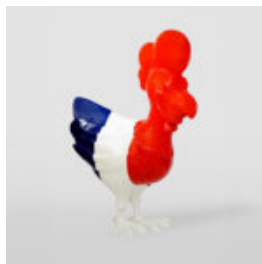

BULLDOG AVELLA DOG 55 CM - BMW

Article Number:
B1-12-24
Product Description:
Bulldog Avella dog completely wrapped in BMW...

LIFE-SIZE HORSE FIGURE

Article number:
F039 Natural
Product description:
Life-size and natural finish horse...

LARGE GIRAFFE 230CM - SMARTIE VERSION

Article Number:
Giraffe Figure 230cm
Product Description:
Large giraffe 230cm hand-painted in...

LARGE DECORATIVE FIGURE OF THE ROOSTER IN THREE COLORS H-190CM

article number:
Product description:
A large decorative figure of a rooster in blue,...