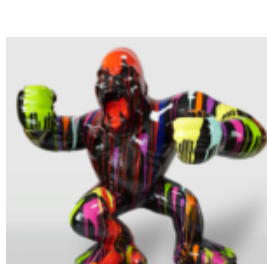

BULLDOG AVELLA DOG 55 CM - BMW

Article Number:
B1-12-24
Product Description:
Bulldog Avella dog completely wrapped in BMW...

LIFE-SIZE HORSE FIGURE

Article number:
F039 Natural
Product description:
Life-size and natural finish horse...

LARGE GIRAFFE 230CM - SMARTIE VERSION

Article Number:
Giraffe Figure 230cm
Product Description:
Large giraffe 230cm hand-painted in...

LARGE DECORATIVE FIGURE OF THE ROOSTER IN THREE COLORS H-190CM

article number:
Product description:
A large decorative figure of a rooster in blue,...

BALLOON DOG - LARGE DECORATIVE FIGURE - WHITE TRASH

Article Number:
B2-1-7
Product Description:
Balloon Dog - Large Black Decorative Figure in...

BALLOON DOG - LARGE DECORATIVE FIGURE - BLACK

Article Number:
B2-1-6
Product Description:
Balloon Dog - Large Black Decorative...

DUŻY GORYL BLACK TRASH

Numer artykułu:
G1-1-5
Opis produktu:
Duża figura Goryla w wersji czarny...

LARGE FIGURE OF NATURAL SIZE GIRAFFE - STRIPES

article number:
F041 - belts
Product description:
A large figure of a giraffe of a...