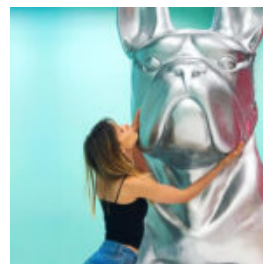

GIANT SITTING BULLDOG STATUE, SINGLE-COLORED.

Article number:
C200sxl
Product description:
Giant sitting bulldog,...