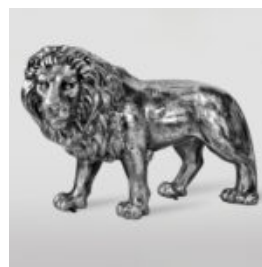

LARGE GIRAFFE 230CM PINK VERSION

article number:
Figure Giraffe 230cm

Product description:
Large giraffe 230cm pink...

LARGE WALKING TURTLE FIGURE - SMARTIES

Article Number:
Turtle - Smarties
Product Description:
Large walking turtle figure -...