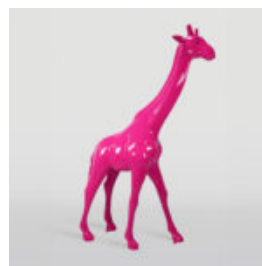

article number:
G1-1-1

Product description:
Big Gorilla XXL hand -painted in the pop...

LARGE GIRAFFE 230CM PATCH VERSION

article number:
Figure Giraffe 230cm

Product description:
Large giraffe 230cm white...

LARGE GIRAFFE 230CM PINK VERSION

article number:
Figure Giraffe 230cm

Product description:
Large giraffe 230cm pink...

LARGE WALKING TURTLE FIGURE - SMARTIES

Article Number:
Turtle - Smarties
Product Description:
Large walking turtle figure -...