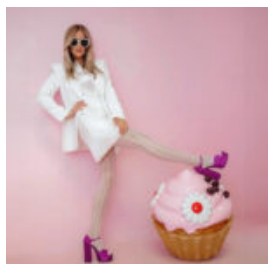

ADVERTISING CUPCAKE FIBERGLASS WALL MOUNT FIGURE

Notice:
Price does not include local taxes, delivery cost and retail packaging.
Minimum...