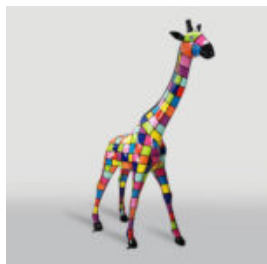

LIFE-SIZE FIGURE OF A BLACK HORSE

Article Number:
F039 Black
Product Description:
Life-size and natural finish figure of a...

NATURAL SIZE HORSE FIGURE - LIGHT VERSION

Article Number:
F039 Natural - Light
Product Description:
Life-size and in natural finish...

BULLDOG AVELLA DOG 55 CM - BMW

Article Number:
B1-12-24
Product Description:
Bulldog Avella dog completely wrapped in BMW...

LIFE-SIZE HORSE FIGURE

Article number:
F039 Natural
Product description:
Life-size and natural finish horse...

LARGE GIRAFFE 230CM - SMARTIE VERSION

Article Number:
Giraffe Figure 230cm
Product Description:
Large giraffe 230cm hand-painted in...

LARGE DECORATIVE FIGURE OF THE ROOSTER IN THREE COLORS H-190CM

article number:
Product description:
A large decorative figure of a rooster in blue,...