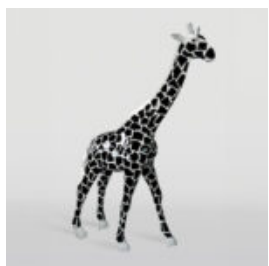

LARGE GIRAFFE 230CM PATCH VERSION

article number:
Figure Giraffe 230cm

Product description:
Large giraffe 230cm white...