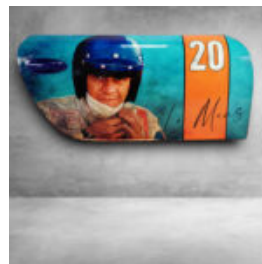

911 CAR DOORS - MOTIF 7

Article Number:
Theme 7
Product Description:
911 car doors - made using foil wrapping...