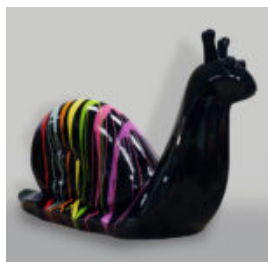

GIRAFFE WITH CELADON SPOTS - LARGE 3D FIGURE

Article Number: GF062 Product Description:
Large figure - pink giraffe with celadon spots....

LARGE GIRAFFE 230CM PINK VERSION WITH CELADON SPOTS

Item number:
Giraffe figure 230cm
Product description:
Large giraffe 230cm pink version with...

LARGE LIFE-SIZE GIRAFFE FIGURE - CELADON WITH PINK SPOTS

Item number:
F041 - celadon with pink spots
Product description:
Large life-size giraffe...

ZEBRA WHITE - LIFE-SIZE FIGURE

Article number:NaturalZebra
Product Description:Life-size decorative figure of a zebra in...

SMALL BARREL WITH DOLLARS - AUDI

Article Number: B3-4-2 Product Description:
Small barrel with dollars - painting + Audi logo...

911 CAR DOORS - MOTIF 7

Article Number:
Theme 7
Product Description:
911 car doors - made using foil wrapping...