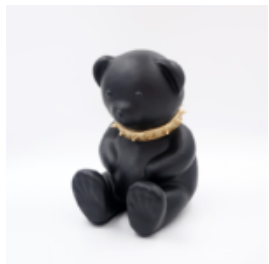

TEDDY BEAR H -31 CM - BLACK MAT

article number:
M2-3-11

Product description:
Teddy bear h -31 cm - black mat

...