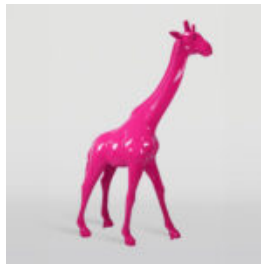

article number:
G1-1-1

Product description:
Big Gorilla XXL hand -painted in the pop...

LARGE GIRAFFE 230CM PATCH VERSION

article number:
Figure Giraffe 230cm

Product description:
Large giraffe 230cm white...

LARGE GIRAFFE 230CM PINK VERSION

article number:
Figure Giraffe 230cm

Product description:
Large giraffe 230cm pink...

LARGE WALKING TURTLE FIGURE - SMARTIES

Article Number:
Turtle - Smarties
Product Description:
Large walking turtle figure -...