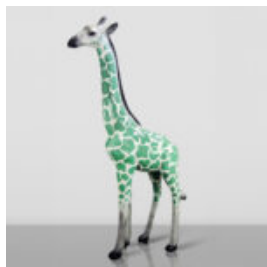

SHOP DISPLAY

LARGE 3D FIGURE - GIRAFFE WITH GREEN SPOTS

Article Number:GF062
Product Description:
Large figure - giraffe in a classic style with green...

LARGE GEOMETRIC BULL FIGURE

Article number:Geometric Bull.
Product Description:Geometric bull - 1 color + different color...

DECORATIVE 3D FIGURE - BIG RED DEER

Article Number:
F006 Red
Product Description:
Life-size Deer
Material:
Glass Laminate...

LARGE GIRAFFE 230CM - SMARTIE VERSION

Article Number:
Giraffe Figure 230cm
Product Description:
Large giraffe 230cm hand-painted in...