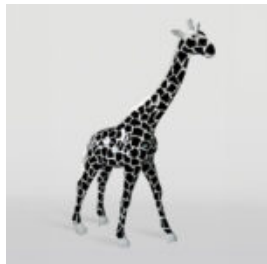

LARGE GIRAFFE 230CM PATCH VERSION

article number:
Figure Giraffe 230cm

Product description:
Large giraffe 230cm white...