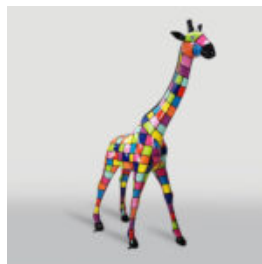

SHOP DISPLAY

LARGE 3D FIGURE - GIRAFFE WITH GREEN SPOTS

Article Number:GF062
Product Description:
Large figure - giraffe in a classic style with green...

LARGE GEOMETRIC BULL FIGURE

Article number:Geometric Bull.
Product Description:Geometric bull - 1 color + different color...

DECORATIVE 3D FIGURE - BIG RED DEER

Article Number:
F006 Red
Product Description:
Life-size Deer
Material:
Glass Laminate...

LARGE GIRAFFE 230CM - SMARTIE VERSION

Article Number:
Giraffe Figure 230cm
Product Description:
Large giraffe 230cm hand-painted in...