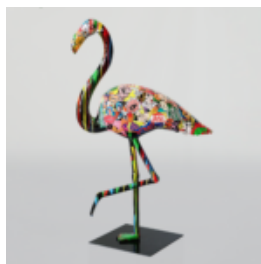

LARGE GIRAFFE 230CM PINK VERSION

article number:
Figure Giraffe 230cm

Product description:
Large giraffe 230cm pink...

LARGE WALKING TURTLE FIGURE - SMARTIES

Article Number:
Turtle - Smarties
Product Description:
Large walking turtle figure -...

DECORATIVE FLAMINGO 3D FIGURE - POP ART

Article number:
F2-1-2

Product description:
Decorative flamingo 3D figure - pop art
Includes...

BALLOON DOG - LARGE DECORATIVE FIGURE - YELLOW

Article Number:
B2-1-3
Product Description:
Balloon Dog - Large Decorative...