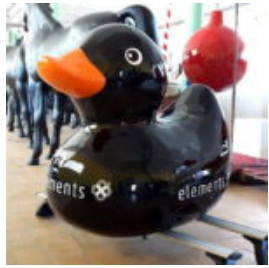

DECORATIVE FIBERGLASS DUCK STATUE

Notice:
Price does not include local taxes, delivery cost and retail packaging.
Minimum...