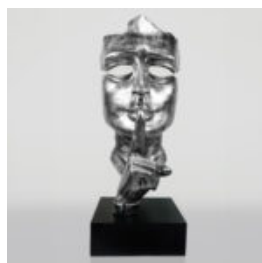

LARGE MASK BASED ON - SILVER PATINA

article number:
M3-1-2

Product description:
Large mask based on - silver patina

...