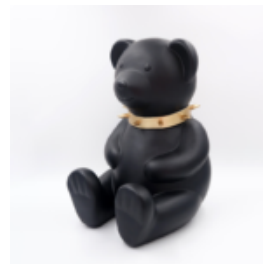

...

TEDDY BEAR H -31 CM - BLACK MAT

article number:
M2-3-11

Product description:
Teddy bear h -31 cm - black mat

...

TEDDY BEAR H -45 CM - BLACK MAT

article number:
M2-4-11

Product description:
Teddy bear h -45 cm - black mat