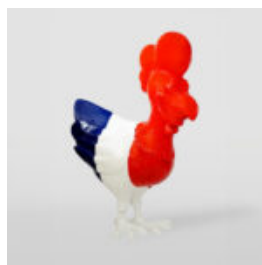

SHOP DISPLAY

LARGE 3D FIGURE - GIRAFFE WITH GREEN SPOTS

Article Number:GF062
Product Description:
Large figure - giraffe in a classic style with green...

LARGE GEOMETRIC BULL FIGURE

Article number:Geometric Bull.
Product Description:Geometric bull - 1 color + different color...

DECORATIVE 3D FIGURE - BIG RED DEER

Article Number:
F006 Red
Product Description:
Life-size Deer
Material:
Glass Laminate...

LARGE GIRAFFE 230CM - SMARTIE VERSION

Article Number:
Giraffe Figure 230cm
Product Description:
Large giraffe 230cm hand-painted in...

CACTUS 180 CM - GREEN PEARL MONOCHROME

Article Number:
K3-1-5
Product Description:
Cactus 180 cm - pearl green
Material:
Glass...

LARGE DECORATIVE FIGURE OF THE ROOSTER IN THREE COLORS H-190CM

article number:
Product description:
A large decorative figure of a rooster in blue,...