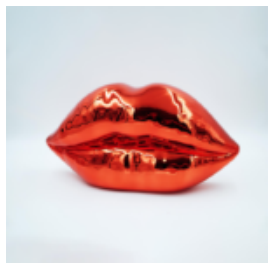

LIPS RED CHROME

article number:
U1-1-1

Product description:
Lips red chrome

Material:
Polyester...