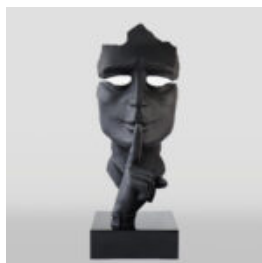

article number:
U1-1-8

Product description:
Black lips with a pink gradient L

...

LION WITH GOLDEN MANE

Article Number:
S02

Product Description:
Life-size lion figurine with golden...

DUŻA MASKA NA PODSTAWIE