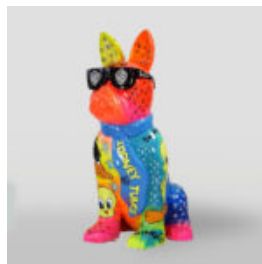

article number:
M2-2-1

Product description:
standing bear-Looney Tunes, hand-painted...

LARGE LIFE-SIZED GIRAFFE FIGURE - MONDRIAN

Article number:
F041 - Mondrian
Product description:
Large life-sized giraffe figure -...

LARGE LIFE-SIZED GIRAFFE FIGURE - RED

Article number:
F041 - red
Product description:
Large life-sized giraffe figure -...

A LARGE LIFE-SIZE GIRAFFE FIGURE - SMARTIE

Article Number:
F041 - Smartie
Product Description:
Large life-size giraffe figure,...

DONKEY KONG - MARYNARZ CZERWONY

Numer artykułu:
G1-14-1

Opis produktu:
Donkey Kong - marynarz w wersji...

PIES DUŻA FIGURA BULLDOGA Z KRAWATEM W OKULARACH - LOONEY TUNES

Numer artykułu:
B1-5-5

Opis produktu:
Duża figura bulldoga z krawatem w okularach,...