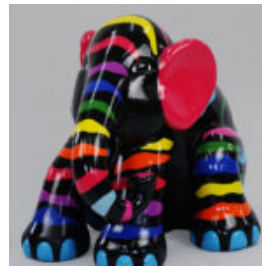

SUN SITTING L BLACK - STRIPES

article number:
S3-4-7

Product description:
Sun sitting L - black stripes

...