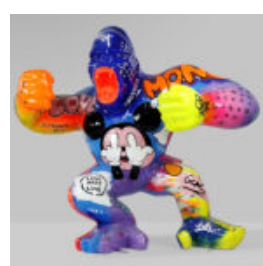

BIG GORILLA - POP ART

article number:
G1-1-3

Product description:
Big Gorilla - Pop Art

Material:
PWS...