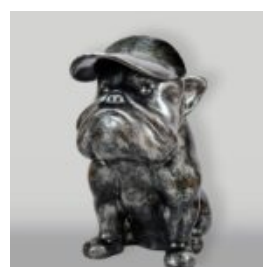

BULLDOG WITH CAP - SILVER PATINA

Product Number:
B1-1-6
Product Description:
Bulldog with Cap - Silver...