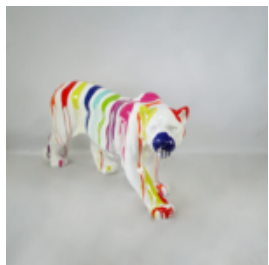

PANTHER STANDING LIFE-SIZE - GRAFFITI

Article number:
P2-1-9

Product description:
Life-sized standing panther - graffiti

Material:...

LIFE-SIZE STANDING PANTHER - MATTE PAINTING

Article number:
P2-1-10

Product description:
Life-size standing panther - matte...