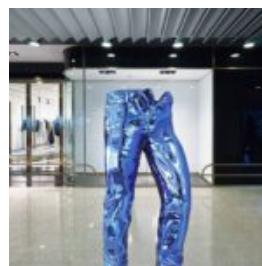

SMALL DECORATIVE JEANS RESIN SCULPTURE

Article number:
Decorative jeans resin statue

Description:
Jeans Sculpture

...