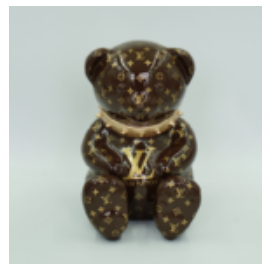

TEDDY BEAR MONOGRAM H-31CM

article number:
M2-3-6

Product description:
Miś - monogram

Material: polyester...