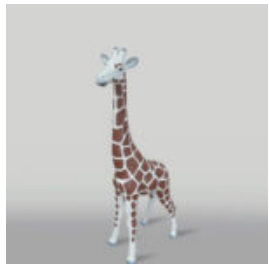

RESIN HANDMADE GIRAFFE SCULPTURE H-100CM

Article number:
Giraffe figure 100cm.

Description:
Resin Handmade Giraffe...