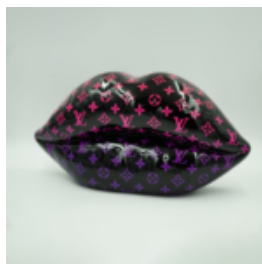

article number:
U1-1-6

Product description:
White lips with a pink gradient L

...

BROWN LIPS WITH A GOLDEN MONOGRAM

article number:
U1-1-7

Product description:
Brown lips with a golden monogram L

...

BLACK LIPS WITH A MONOGRAM - PINK GRADIENT