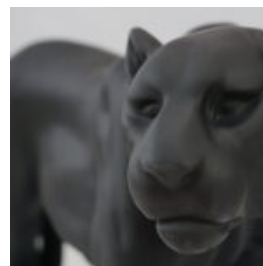

PANTHER STANDING LIFE-SIZE - GRAFFITI

Article number:
P2-1-9

Product description:
Life-sized standing panther - graffiti

Material:...

LIFE-SIZE STANDING PANTHER - MATTE PAINTING

Article number:
P2-1-10

Product description:
Life-size standing panther - matte...