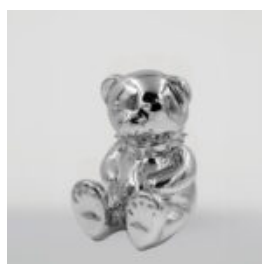

...

LARGE GIRAFFE 230CM COLOR ZEBRA

article number:
Figure Giraffe 230cm

Product description:
Large giraffe 230cm white,...

TEDDY BEAR H-31 CM WITH COLLAR WITH SPIKES SILVER VERSION

article number:
M2-3-16