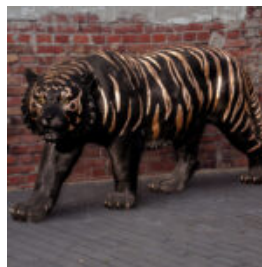

BLACK STANDING TIGER - GOLDEN TRASH

article number:
S94

Description:
Black Standing Tiger - Golden Trash

Material:
...