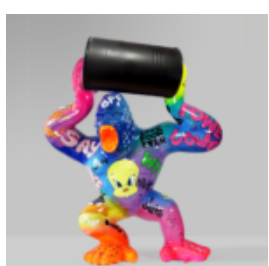

...

LARGE DWARF "FUCK YOU" - LOONEY TUNES

article number:
K2-1-2

Product description:
Large Dwarf "Fuck You" - Looney Tunes

...

BULLDOG WITH CAP - SILVER PATINA

Product Number:
B1-1-6
Product Description:
Bulldog with Cap - Silver...