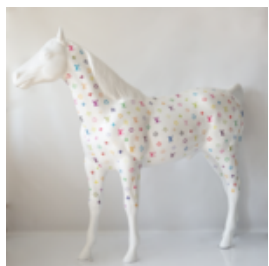

Material:...

LARGE WALKING TURTLE FIGURINE.

Item number:
Z2-2-1

Product description:
Large walking turtle figurine

H- 63cm L-196cm W...

FULL-SIZE HORSE - MONOGRAM

Item Number: P74
Product Description: Full-size Horse - Monogram
Material: Glass laminate...