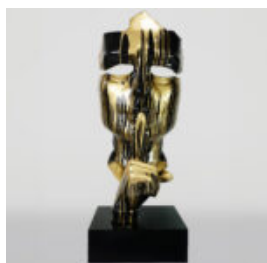

LARGE MASK BASED ON - BLACK - GOLDEN ROUTE

article number:
M3-1-3

Product description:
Large mask based on - golden route

...