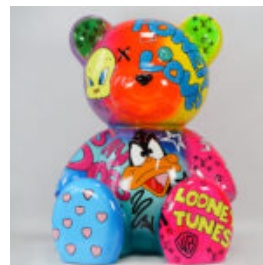

BIG SITTING BEAR - LOONEY TUNES

article number:
M2-5-3

Product description:
Big Sitting Bear - Looney Tunes

...