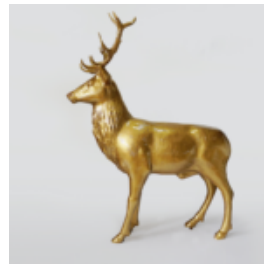

Article ID:
Balloon dog figurine.

Description:
Resin Balloon Dog Handmade...

RESIN CAT SEATED FIGURINE - SINGLE COLOR

Article number:
C014

Description:
Resin cat seat figurine - Single Color.
...

FIBERGLASS DEER LIFE - SIZE FIGURE - SINGLE COLOR