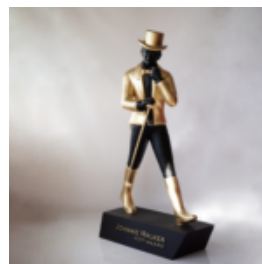

article number:
U1-1-4

Product description:
Violet lips chrome

Material:...

JOHNNIE WALKER - RED LABEL

Article number:
R01

Description:
Johnnie Walker - Red Label

Material:
Fiberglass...

JOHNNIE WALKER - KEEP WALKING