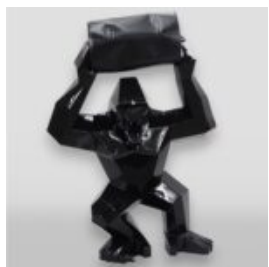

GORYL TONO KWADRAT XL - JEDEN KOLOR

Numer artykułu:
G1-11-1

Opis produktu:
Goryl Tono kwadrat XL - jeden...