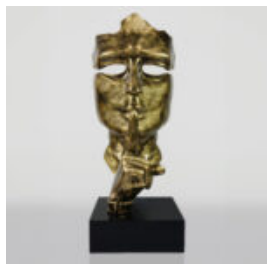

LARGE MASK BASED ON - GOLD PATINA

article number:
M3-1-1

Product description:
Large mask based on - gold patina

...