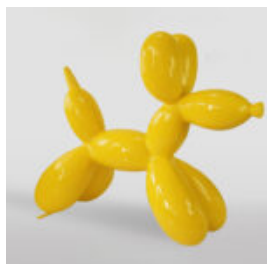

BALLOON DOG - LARGE DECORATIVE FIGURE - YELLOW

Article Number:
B2-1-3
Product Description:
Balloon Dog - Large Decorative...