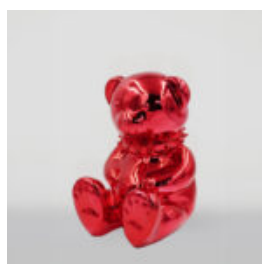

TEDDY BEAR H-31 CM WITH COLLAR WITH SPIKES RED VERSION

article number:
M2-3-17

Product description:
Miś 31cm with collar with spikes in...