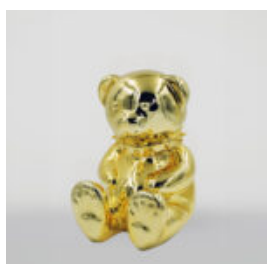

TEDDY BEAR H-31 CM WITH COLLAR WITH SPIKES GOLD VERSION

article number:
M2-3-15

Product description:
Miś 31cm with a collar with spikes in...