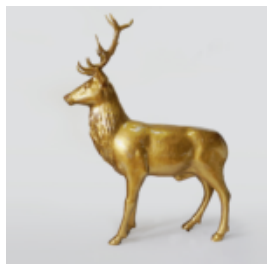

SHOP DISPLAY

LARGE 3D FIGURE - GIRAFFE WITH GREEN SPOTS

Article Number:GF062
Product Description:
Large figure - giraffe in a classic style with green...

LARGE GEOMETRIC BULL FIGURE

Article number:Geometric Bull.
Product Description:Geometric bull - 1 color + different color...

DECORATIVE 3D FIGURE - BIG RED DEER

Article Number:
F006 Red
Product Description:
Life-size Deer
Material:
Glass Laminate...

LARGE GIRAFFE 230CM - SMARTIE VERSION

Article Number:
Giraffe Figure 230cm
Product Description:
Large giraffe 230cm hand-painted in...