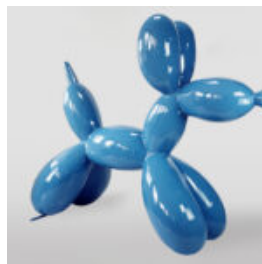

BALLOON DOG - LARGE DECORATIVE FIGURE - BLUE

Article Number:
B2-1-2
Product Description:
Balloon Dog - Large Decorative...