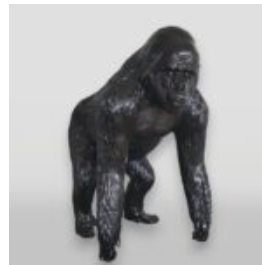

FIBERGLASS GORILLA LARGE HANDMADE STATUE - SINGLE COLOR

Article number:
gorilla

Description:
Fiberglass Gorilla Large Handmade Statue...