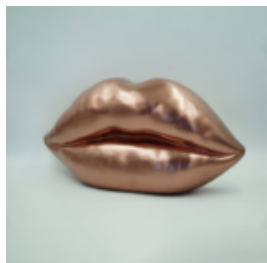

PINK GOLD LIPS

article number:
U1-1-9

Product description:
Pink gold lips

Material:
Polyester...