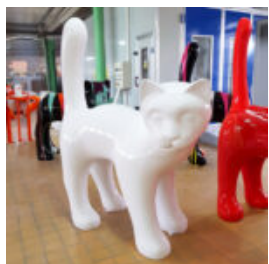

LARGE CAT FIBERGLASS DECORATION FIGURE - SINGLE COLOR EDITION

Notice:
Price does not include local taxes, delivery cost and retail packaging.
Minimum...