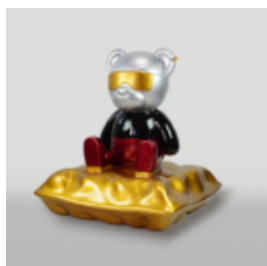

TEDDY BEAR SITTING ON THE PILLOW

article number:
M2-6-1
Product description:
Bear with glasses sitting on the pillow...