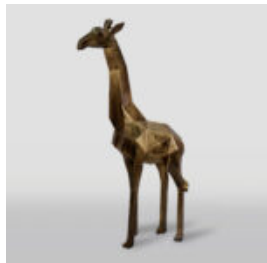

Materiał:
Żywica...

A LARGE GEOMETRIC GIRAFFE FIGURE FROM LAMINATE - PATINA

article number:
S39

Product description:
A large geometric giraffe figure from...

LARGE GEOMETRIC GIRAFFE FIGURE MADE OF LAMINATE - WHITE TRASH