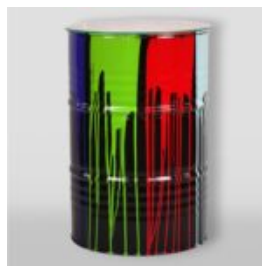

BECZKA - CZARNY TRASH

Numer artykułu:
B3-1-2

Opis produktu:
Beczka - czarny...