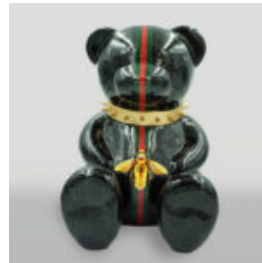

BEAR G BLACK H-45CM

article number:
M2-4-2

Product description:
Bear G Black

Material: polyester resin...