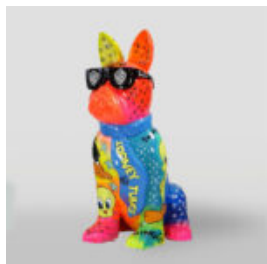

PIES DUŻA FIGURA BULLDOGA Z KRAWATEM W OKULARACH – LOONEY TUNES

Numer artykułu:
B1-5-5

Opis produktu:
Duża figura bulldoga z krawatem w okularach,...