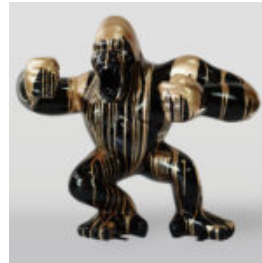

BLACK GORILLA XL - GOLDEN TRASH

Article number:
G1-2-1
Product description:
Black gorilla XL - golden...