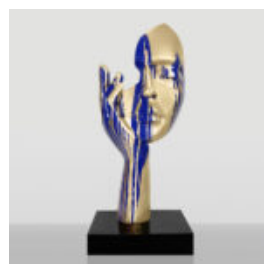

MEDIUM-SIZED 120CM BLUE MASK ON STAND - GOLDEN TRASH

Article Number: M3-5-2 Product Description:
120cm blue mask on a stand with a golden trash...