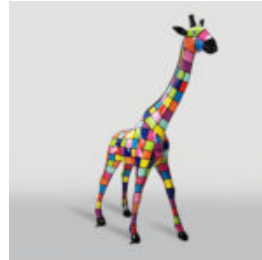

LARGE GIRAFFE 230CM - SMARTIE VERSION

Article Number:
Giraffe Figure 230cm
Product Description:
Large giraffe 230cm hand-painted in...