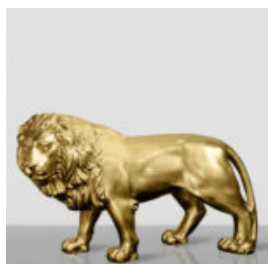

LARGE STANDING LION FIGURE - GOLD

Article Number:
S93-5
Product Description:
Standing Lion - Gold
H- 125cm L - ...