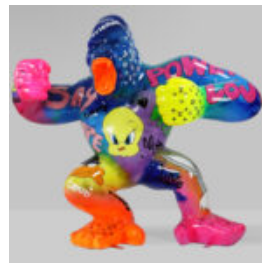

BIG GORILLA - LOONEY TUNES

Article number:
G1-1-2

Product description:
Large gorilla - Looney Tunes

Material:
Glass...