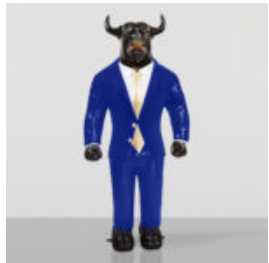

PARK ROZRYWKI

DECORATIVE FIGURE XXL EASTER EGG

Article Number: JajkaWielkanocneXXL
Product Description: Large decorative Easter egg figure
The...

DECORATIVE FIGURE EASTER BUNNY - POWDER PINK

Article Number:
EasterBunny
Product Description:
Decorative figure of an Easter bunny in...

DECORATIVE FIGURE STANDING CROCODILE IN A SUIT

Item Number: GarniturKrokodyl
Product Description: Large standing crocodile golfer in a suit....

DECORATIVE FIGURE OF A STANDING GORILLA IN A SUIT

Article Number: GarniturGoryl
Product Description: Large standing gorilla mafioso in a suit....