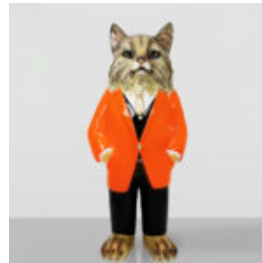

DECORATIVE FIGURE STANDING CROCODILE IN A SUIT

Item Number: GarniturKrokodyl
Product Description: Large standing crocodile golfer in a suit....

DECORATIVE FIGURE OF A STANDING GORILLA IN A SUIT

Article Number: GarniturGoryl
Product Description: Large standing gorilla mafioso in a suit....

DECORATIVE FIGURE OF A STANDING BULL IN A SUIT

Article Number: GarniturByk
Product Description: Large standing bull in a suit, exuding bold...

DECORATIVE FIGURE OF A STANDING CAT IN A SUIT

Article Number: GarniturKot
Product Description: Large standing cat in a suit.
Material: Fiberglass...