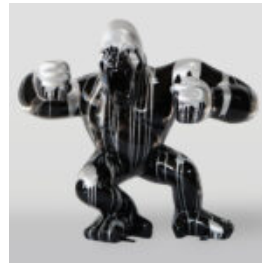

BLACK GORILLA XL - SILVER TRASH

Article number:
G1-2-1
Product description:
Black gorilla XL - silver...