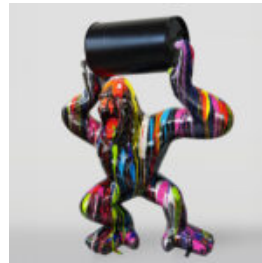

DUŻY GORYL Z BECZKĄ - TRASH

Numer artykułu:
G1-5-7
Opis produktu:
Duży goryl z beczką -...