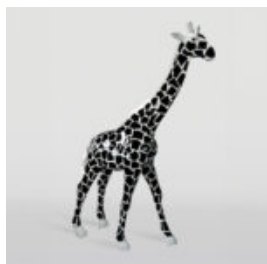

GORILLA XXL 180CM POP-ART VERSION - COMIC

Article number:
G1-1-1

Product description:
Large XXL gorilla hand-painted in Pop-Art version -...

LARGE GIRAFFE 230CM PATCH VERSION

article number:
Figure Giraffe 230cm