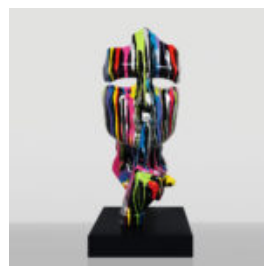

MEDIUM-SIZED 120CM MASK ON STAND - BLACK TRASH

Article Number: M3-5-1 Product Description:
120cm black mask on a stand with a trash finish...