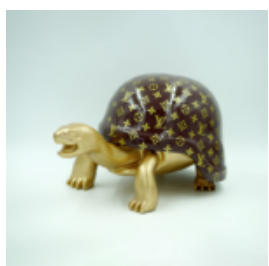

TURTLE IN HELMET WITH MONOGRAM - GOLD

Article number:
Z2-1-7
Product description:
Turtle in a helmet with a monogram -...