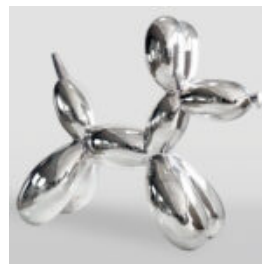

LARGE FIGURE OF A WALKING TURTLE - GOLD PATINA

Article Number:
Z2-2-2
Product Description:
Large figure of a walking turtle - gold...

LARGE BALLOON DOG - SILVER CHROME

article number:
B2-1-5
Product description:
Large balloon dog - silver chrome
...