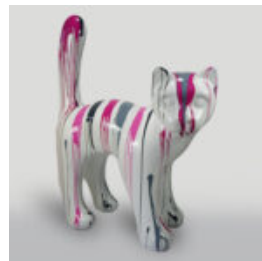

LARGE FIGURE OF NATURAL SIZE GIRAFFE - STRIPES

article number:
F041 - belts
Product description:
A large figure of a giraffe of a...

LARGE PINK TRASH CAT

Article number:
C094XLS TRASH
Product description:
Large cat in pink trash...