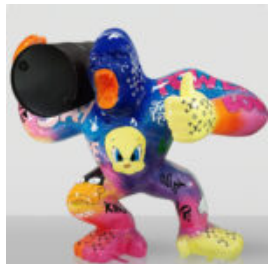

LARGE GEOMETRIC RED BULL FIGURE

Article number:Geometric Bull
Product description:Geometric bull - 1 color + different color...

LARGE GEOMETRIC BULL FIGURE

Article number:Geometric Bull.
Product Description:Geometric bull - 1 color + different color...

BULL FIBERGLASS ANIMAL FIGURE - SINGLE COLOR

Article number:
life size bull

Description:
Bull Fiberglass Animal Figure -...

LARGE 3D DECORATIVE FLAMINGO - PINK

Article Number:F2-2-2
Product Description:Decorative flamingo figure - in pale pink.Includes a...

LARGE 3D DECORATIVE FLAMINGO - FUCHSIA

Article Number:F2-2-1
Product Description:Decorative flamingo figure - in "fuchsia"...

LARGE GORILLA WITH A BARREL ON HIS SHOULDER - LOONEY TUNES

Article Number:G1-9-4
Product Description:Gorilla with Barrel - Looney Tunes...