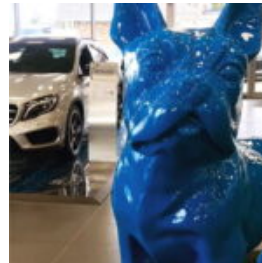

LARGE FRENCH BULLDOG FIBERGLASS STATUE - SINGLE COLOR

Article number:
f098

Description:
Large French Bulldog Fiberglass Statue -...