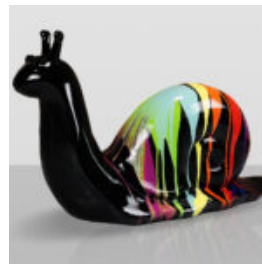

DECORATIVE FIGURE LARGE SNAIL - TRASH

Article Number:S1-2-1
Product Description:Large Decorative Figure
Snail - Trash
Material:Glass...