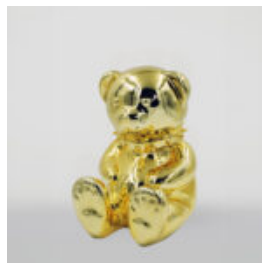

BEAR H-31 CM WITH SPIKED COLLAR IN GOLD VERSION

Article number:
M2-3-15

Product description:
31cm teddy bear with a gold-colored chrome spike...