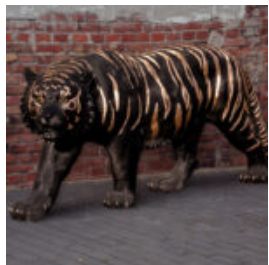

BLACK STANDING TIGER - GOLDEN TRASH

Article number:
S94
Product description:
Black tiger standing - golden trash
Material:
Glass...