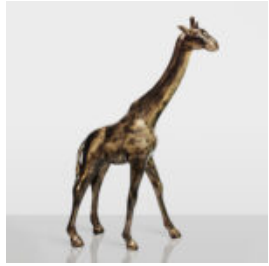

LARGE STANDING LION FIGURE - GOLD

Article Number:
S93-5
Product Description:
Standing Lion - Gold
H- 125cm L - ...

LARGE GIRAFFE 230CM - GOLD VERSION

Article Number: Giraffe figure 230cm
Product Description: Large giraffe 230cm gold...