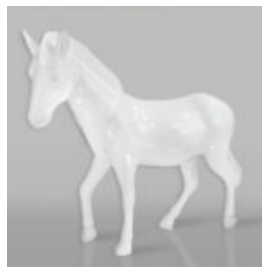

ZEBRA WHITE - LIFE-SIZE FIGURE

Article number: NaturalZebra Product Description: Life-size decorative figure of a zebra in...

3D DECORATIVE FIGURE - LARGE DEER WITH GOLD GLITTER

Article Number: F006 + glitter Product Description: Life-size deer in gold with glitter....