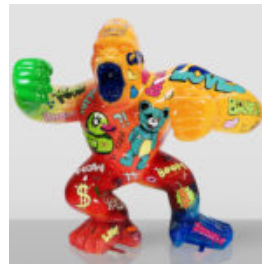

DECORATIVE FIGURE STANDING CROCODILE IN A SUIT

Item Number: GarniturKrokodyl
Product Description: Large standing crocodile golfer in a suit....

DECORATIVE FIGURE OF A STANDING GORILLA IN A SUIT

Article Number: GarniturGoryl
Product Description: Large standing gorilla mafioso in a suit....

DECORATIVE FIGURE OF A STANDING BULL IN A SUIT

Article Number: GarniturByk
Product Description: Large standing bull in a suit, exuding bold...

DECORATIVE FIGURE OF A STANDING CAT IN A SUIT

Article Number: GarniturKot
Product Description: Large standing cat in a suit.
Material: Fiberglass...

LARGE BOXER GORILLA FIGURE - ROCKY

Article Number: G1-1-8
Product Description: Large boxer gorilla crafted in the style of Rocky...

LARGE BOXER GORILLA FIGURE - POP ART

Article Number: G1-1-7
Product Description: Large gorilla - pop art
Material: Glass laminate PWS...