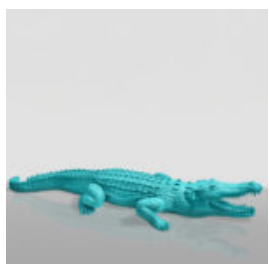

Article number:
Z2-1-1

Product description:
Turtle in a helmet - Ferrari

Material:
Polyester...

TURTLE IN HELMET WITH MONOGRAM - PINK GRADIENT

Article number:
Z2-1-4

Product description:
Turtle in a helmet with monogram - pink...