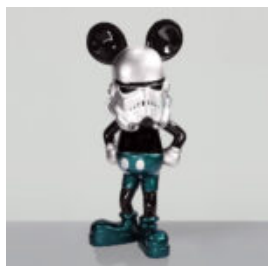

LARGE BEAR FIGURE SQUARE - BLUE

Article number: M1-2-1 Product description: Standing bear figure in blue Material: Glass...

PORSCHE TEDDY BEAR SITTING ON A PILLOW

Article Number: M2-6-2 Product Description: Teddy bear with glasses sitting on a...

LARGE LIFE-SIZE GIRAFFE FIGURE - BLACK WITH GOLD SPOTS

Article Number: F041 - black with gold spots Product Description: Large life-size black...

LARGE GIRAFFE 230CM MONDRIAN VERSION

Article number: Giraffe figure 230cm Product description: Large giraffe 230cm Mondrian version...

DECORATIVE FIGURE SANTA CLAUS COCA-COLA

Article Number: SantaClausCoca-Cola Product Description: Large decorative figure of Coca-Cola's...

DECORATIVE FIGURINE STORMTROOPER MOUSE GREEN

Article Number: Green Stormtrooper Product Description: Decorative figurine Stormtrooper...