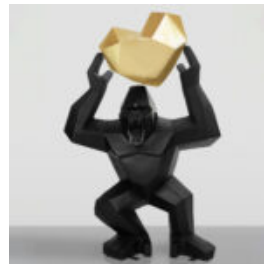

LARGE GEOMETRIC RED BULL FIGURE

Article number:Geometric Bull
Product description:Geometric bull - 1 color + different color...

LARGE GEOMETRIC BULL FIGURE

Article number:Geometric Bull.
Product Description:Geometric bull - 1 color + different color...

BULL FIBERGLASS ANIMAL FIGURE - SINGLE COLOR

Article number:
life size bull

Description:
Bull Fiberglass Animal Figure -...

LARGE 3D DECORATIVE FLAMINGO - PINK

Article Number:F2-2-2
Product Description:Decorative flamingo figure - in pale pink.Includes a...

LARGE 3D DECORATIVE FLAMINGO - FUCHSIA

Article Number:F2-2-1
Product Description:Decorative flamingo figure - in "fuchsia"...

LARGE GORILLA WITH A BARREL ON HIS SHOULDER - LOONEY TUNES

Article Number:G1-9-4
Product Description:Gorilla with Barrel - Looney Tunes...