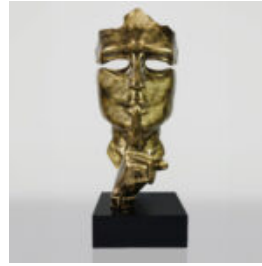

LARGE MASK ON STAND - GOLD PATINA

Article number:
M3-1-1

Product description:
Large mask on a base - gold patina

Material:
Glass...