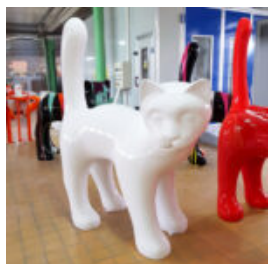

LARGE CAT FIBERGLASS DECORATION FIGURE - SINGLE COLOR EDITION

Notice:
Price does not include local taxes, delivery
cost and retail packaging.
Minimum...