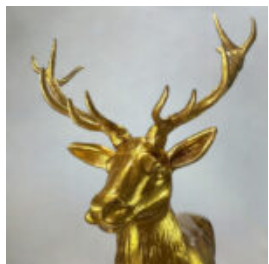

MEDIUM-SIZED 120CM BLUE MASK ON STAND - GOLDEN TRASH

Article Number: M3-5-2 Product Description:
120cm blue mask on a stand with a golden trash...

UNIQUE SMALL FIGURE FISH SPARK

Article Number: R1-3-1 Product Description: Unique hand-painted fish that adds a touch of color...

ZEBRA WHITE - LIFE-SIZE FIGURE

Article number: NaturalZebra Product Description: Life-size decorative figure of a zebra in...

3D DECORATIVE FIGURE - LARGE DEER WITH GOLD GLITTER

Article Number: F006 + glitter Product Description: Life-size deer in gold with glitter....