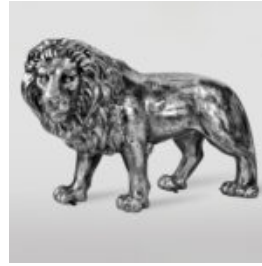

STANDING LION - SILVER PATINA

Article number:
S93-1
Product description:
Standing lion - patina
H- 125cm L -...