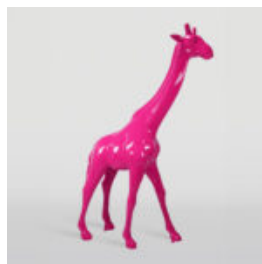

GORILLA XXL 180CM POP-ART VERSION - COMIC

Article number:
G1-1-1

Product description:
Large XXL gorilla hand-painted in Pop-Art version -...

LARGE GIRAFFE 230CM PATCH VERSION

article number:
Figure Giraffe 230cm

Product description:
Large giraffe 230cm white...

LARGE GIRAFFE 230CM PINK VERSION

article number:
Figure Giraffe 230cm

Product description:
Large giraffe 230cm pink...

LARGE WALKING TURTLE FIGURE - SMARTIES