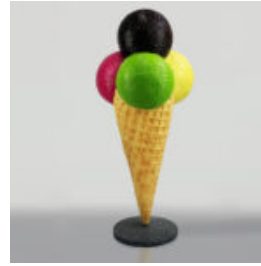

ADVERTISING FIGURE ICE CREAM CONE - 134CM

Article number:
F101a
Product description:
Advertising ice cream cone made of glass...