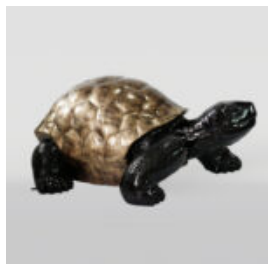

LARGE FIGURE OF A WALKING TURTLE - GOLD PATINA

Article Number:
Z2-2-2
Product Description:
Large figure of a walking turtle - gold...