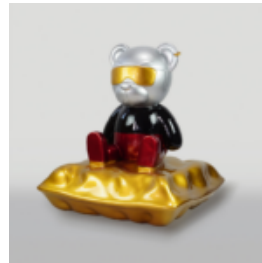

TEDDY BEAR SITTING ON A PILLOW

Article Number:
M2-6-1
Product Description:
Teddy bear with glasses sitting on a pillow...