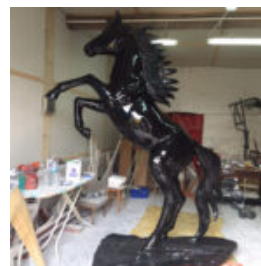

LIFE SIZE FOCAL FIBERGLASS REALISTIC FIGURE

Article number:
f022

Description:
life size foal fiberglass realistic figure
...

ADVERTISING MODEL OF AMERICAN/SWIRL ICE CREAM - MANGO

Article number:
F106
Product description:
Advertising model of American/Swirl ice cream -...