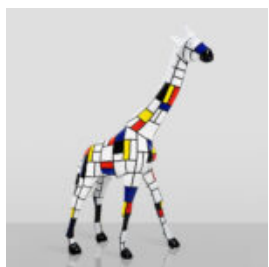

LARGE GIRAFFE 230CM MONDRIAN VERSION

Article number: Giraffe figure 230cm Product description: Large giraffe 230cm Mondrian version...