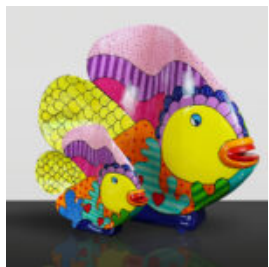

UNIQUE SMALL FIGURE FISH SPARK

Article Number: R1-3-1 Product Description: Unique hand-painted fish that adds a touch of color...