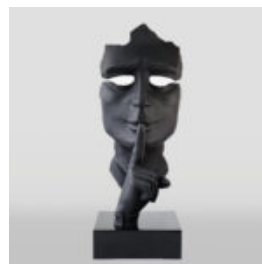

LARGE MASK ON STAND

Article number:
M3-1-6
Product description:
Large mask on a stand
Material:
Glass laminate...