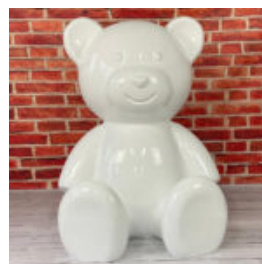

Material:
Glass...

LARGE GORILLA WITH A BARREL - POP ART

Article number:

G1-5-6

Product description:

Large gorilla with a barrel - pop...

LARGE SITTING BEAR - WHITE COLOR

Article number:
M2-5-2