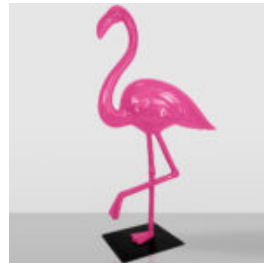

LARGE GEOMETRIC RED BULL FIGURE

Article number:Geometric Bull
Product description:Geometric bull - 1 color + different color...

LARGE GEOMETRIC BULL FIGURE

Article number:Geometric Bull.
Product Description:Geometric bull - 1 color + different color...

BULL FIBERGLASS ANIMAL FIGURE - SINGLE COLOR

Article number:
life size bull

Description:
Bull Fiberglass Animal Figure -...

LARGE 3D DECORATIVE FLAMINGO - PINK

Article Number:F2-2-2
Product Description:Decorative flamingo figure - in pale pink.Includes a...