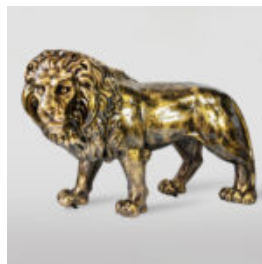

LARGE WALKING TURTLE FIGURE - TRASH

Article Number:
Z2-2-3
Product Description:
Large walking turtle figure - Trash
H- 63cm...

BEAR STANDING LOONEY TUNES

article number:
M2-2-1
Product description:
standing bear-Looney Tunes, hand-painted...

PIES DUŻA FIGURA BULLDOGA Z KRAWATEM W OKULARACH – LOONEY TUNES

Numer artykułu:
B1-5-5

Opis produktu:
Duża figura bulldoga z krawatem w okularach,...

STANDING LION - GOLD PATINA

Article number:
s93-2
Product description:
Standing lion - patina
H- 125cm L -...