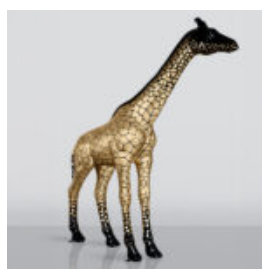

ZEBRA WHITE - LIFE-SIZE FIGURE

Article number: NaturalZebra Product Description: Life-size decorative figure of a zebra in...

3D DECORATIVE FIGURE - LARGE DEER WITH GOLD GLITTER

Article Number: F006 + glitter Product Description: Life-size deer in gold with glitter....

LARGE BEAR FIGURE SQUARE - RED

Article number: M1-2-3 Product description: Standing bear figure in red Material: Glass...

LARGE BEAR FIGURE SQUARE - WHITE

Article number: M1-2-2 Product description: Standing bear figure in white Material: Glass...

LARGE BEAR FIGURE SQUARE - BLUE

Article number: M1-2-1 Product description: Standing bear figure in blue Material: Glass...

PORSCHE TEDDY BEAR SITTING ON A PILLOW

Article Number: M2-6-2 Product Description: Teddy bear with glasses sitting on a...