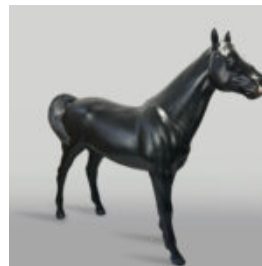

LIFE-SIZE FIGURE OF A BLACK HORSE

Article Number: F039 Black
Product Description: Life-size and natural finish figure of a...