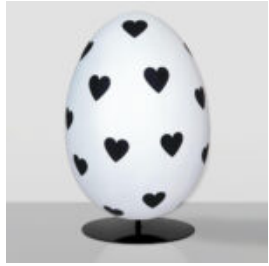

PARK ROZRYWKI

DECORATIVE FIGURE XXL EASTER EGG

Article Number: JajkaWielkanocneXXL
Product Description: Large decorative Easter egg figure
The...

DECORATIVE FIGURE EASTER BUNNY - POWDER PINK

Article Number:
EasterBunny
Product Description:
Decorative figure of an Easter bunny in...