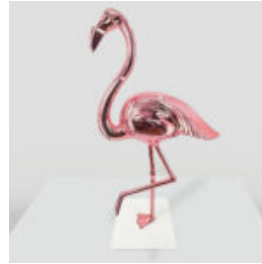

DECORATIVE 3D FLAMINGO FIGURE - CHROMED

Article Number:
F2-1-3
Product Description:
Decorative flamingo figure - chrome...