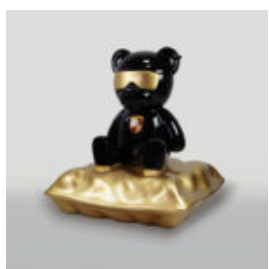

ZEBRA WHITE - LIFE-SIZE FIGURE

Article number: NaturalZebra Product Description: Life-size decorative figure of a zebra in...

3D DECORATIVE FIGURE - LARGE DEER WITH GOLD GLITTER

Article Number: F006 + glitter Product Description: Life-size deer in gold with glitter....

LARGE BEAR FIGURE SQUARE - RED

Article number: M1-2-3 Product description: Standing bear figure in red Material: Glass...

LARGE BEAR FIGURE SQUARE - WHITE

Article number: M1-2-2 Product description: Standing bear figure in white Material: Glass...

LARGE BEAR FIGURE SQUARE - BLUE

Article number: M1-2-1 Product description: Standing bear figure in blue Material: Glass...

PORSCHE TEDDY BEAR SITTING ON A PILLOW

Article Number: M2-6-2 Product Description: Teddy bear with glasses sitting on a...