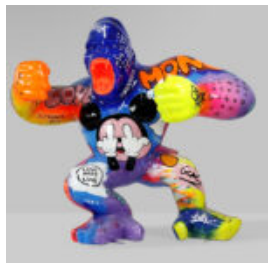

...

BULLDOG WITH CAP - SILVER PATINA

Product Number:
B1-1-6
Product Description:
Bulldog with Cap - Silver...

BIG GORILLA WITH A BARREL - LOONEY TUNES

Article number:

G1-5-4

Product description:

Large gorilla with a barrel - Looney...