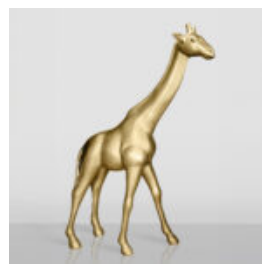

LARGE STANDING LION FIGURE - GOLD

Article Number:
S93-5
Product Description:
Standing Lion - Gold
H- 125cm L - ...

LARGE GIRAFFE 230CM - GOLD VERSION

Article Number: Giraffe figure 230cm
Product Description: Large giraffe 230cm gold...