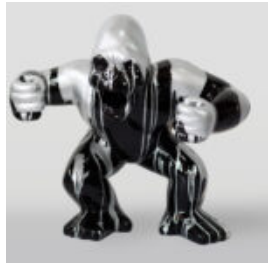

BLACK GORILLA L - SILVER TRASH

Article number:
G1-3-1
Product description:
Black gorilla L - silver trash
Material:
Polyester...