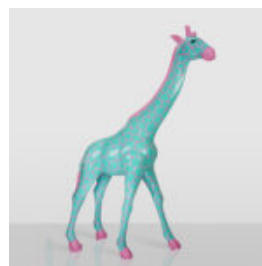

LARGE BOXER GORILLA FIGURE - ROCKY

Article Number: G1-1-8
Product Description: Large boxer gorilla crafted in the style of Rocky...

LARGE BOXER GORILLA FIGURE - POP ART

Article Number: G1-1-7
Product Description: Large gorilla - pop art
Material: Glass laminate PWS...

GIRAFFE WITH CELADON SPOTS - LARGE 3D FIGURE

Article Number: GF062
Product Description: Large figure - pink giraffe with celadon spots....

LARGE GIRAFFE 230CM PINK VERSION WITH CELADON SPOTS

Item number:
Giraffe figure 230cm
Product description:
Large giraffe 230cm pink version with...