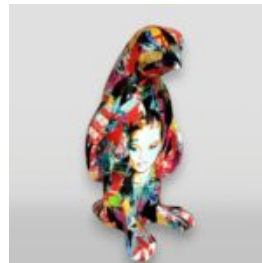

SMALL RESIN PENGUIN FIGURINE - POP -ART

Notice:
price Notes Local Taxes, Delivery Cost and
Retail Packaging.
Minimum Order...