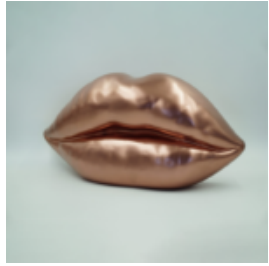

LIPS IN THE COLOR OF ROSE GOLD.

Article number:
U1-1-9

Product description:
Lips in rose gold color

Material:
Polyester resin...