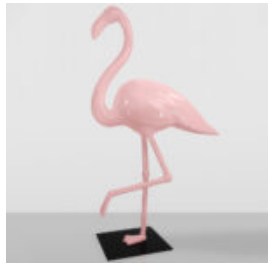

Item number:
F041 - celadon with pink spots
Product description:
Large life-size giraffe...

LARGE FIGURE BORDEAUX GEOMETRIC BULL

Article number:Geometric Bull
Product description:Geometric bull - 1 color
Material:PWS...

LARGE GEOMETRIC RED BULL FIGURE

Article number:Geometric Bull
Product description:Geometric bull - 1 color + different color...

LARGE GEOMETRIC BULL FIGURE

Article number:Geometric Bull.
Product Description:Geometric bull - 1 color + different color...

BULL FIBERGLASS ANIMAL FIGURE - SINGLE COLOR

Article number:
life size bull

Description:
Bull Fiberglass Animal Figure -...

LARGE 3D DECORATIVE FLAMINGO - PINK

Article Number:F2-2-2
Product Description:Decorative flamingo figure - in pale pink.Includes a...