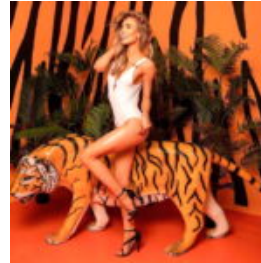

LARGE TIGER FIBERGLASS FIGURE

Notice:
Price does not include local taxes, delivery cost and retail packaging.
Minimum...