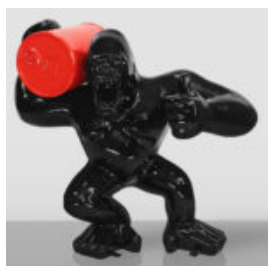

BULL FIBERGLASS ANIMAL FIGURE - SINGLE COLOR

Article number:
life size bull

Description:
Bull Fiberglass Animal Figure -...

LARGE 3D DECORATIVE FLAMINGO - PINK

Article Number:F2-2-2
Product Description:Decorative flamingo figure - in pale pink.Includes a...

LARGE 3D DECORATIVE FLAMINGO - FUCHSIA

Article Number:F2-2-1
Product Description:Decorative flamingo figure - in "fuchsia"...

LARGE GORILLA WITH A BARREL ON HIS SHOULDER - LOONEY TUNES

Article Number:G1-9-4
Product Description:Gorilla with Barrel - Looney Tunes...

GORILLA TONO SQUARE XL - GOLDEN HEART

Article Number: G1-11-7 Product Description:
Gorilla Tono Square XL - with a golden heart...

SMALL GORILLA WITH BARREL ON SHOULDER - OK

Article Number: G1-9-3 Product Description:
Small gorilla with a barrel on its shoulder....