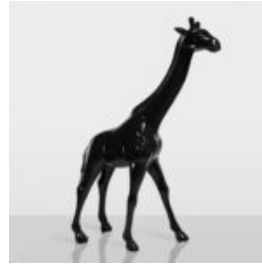

LARGE STANDING LION FIGURE - GOLD

Article Number:
S93-5
Product Description:
Standing Lion - Gold
H- 125cm L - ...

LARGE GIRAFFE 230CM - GOLD VERSION

Article Number: Giraffe figure 230cm
Product Description: Large giraffe 230cm gold...

LARGE GIRAFFE 230CM PATINA VERSION

Article number: Giraffe figure 230cm
Product description: Large giraffe 230cm patina version...

LARGE GIRAFFE 230CM BLACK VERSION

Article number: Giraffe figure 230cm
Product description: Large giraffe 230cm black version...