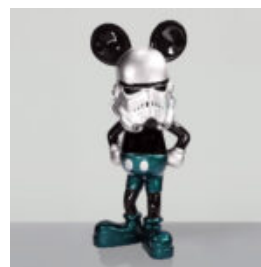

DECORATIVE FIGURE SANTA CLAUS COCA-COLA

Article Number: SantaClausCoca-Cola
Product Description: Large decorative figure of Coca-Cola's...

DECORATIVE FIGURINE STORMTROOPER MOUSE GREEN

Article Number: Green Stormtrooper
Product Description: Decorative figurine Stormtrooper...