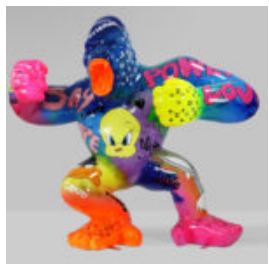

BIG GORILLA - LOONEY TUNES

Article number:
G1-1-2
Product description:
Large gorilla - Looney Tunes
Material:
Glass...