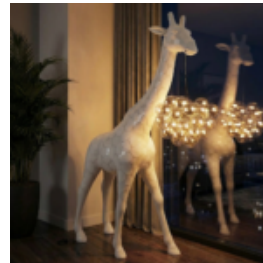

LARGE GIRAFFE 230CM LAMP – BEIGE VERSION WITH SPOTS

Article Number: Giraffe Figure 230cm LAMP cream
Product Description: Large giraffe 230cm,...