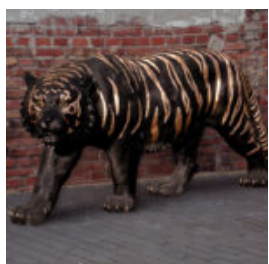

BLACK STANDING TIGER - GOLDEN TRASH

Article number:
S94

Product description:
Black tiger standing - golden trash

Material:
Glass...