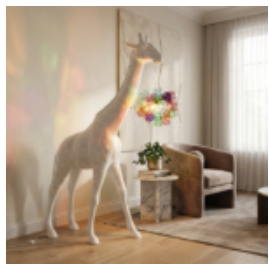

LARGE GIRAFFE 230CM LAMP – WHITE WITH SPOTS VERSION

Article Number: Giraffe Figure 230cm LAMP white
Product Description: Large 230cm giraffe, white...