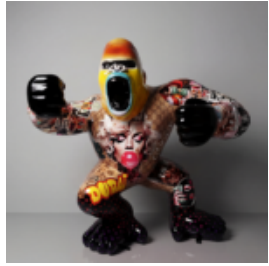

GORILLA XL - DUBAI MOTIF

Article number: G1-2-4 Product description: Gorilla XL - decorated with a Dubai motif Material:...