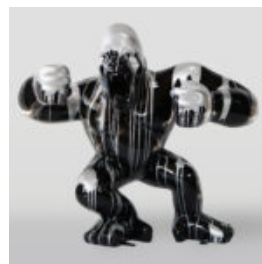

DECORATIVE 3D FLAMINGO FIGURE - CHROMED

Article Number:
F2-1-3
Product Description:
Decorative flamingo figure - chrome...

BEAR H-31 CM WITH A TIGER-THEMED SPIKED COLLAR

Article number:
M2-3-18
Product description:
31cm teddy bear with a silver spiked collar and...