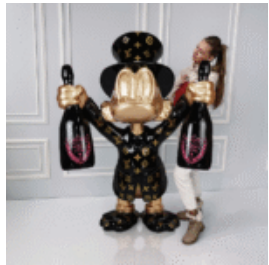

DECORATIVE FIGURINE – LARGE SCROOGE MCDUCK

Product Description: Large decorative figurine of Scrooge McDuck. Material: PWS glass laminate...