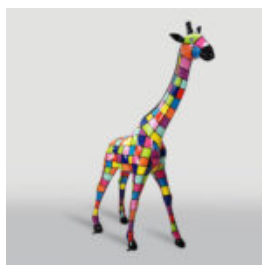

LARGE GIRAFFE 230CM - SMARTIE VERSION

Article Number:
Giraffe Figure 230cm
Product Description:
Large giraffe 230cm hand-painted in...