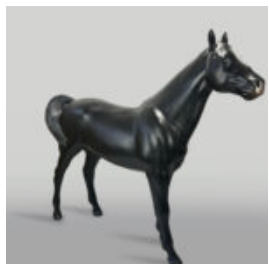

LIFE-SIZE FIGURE OF A BLACK HORSE

Article Number: F039 Black
Product Description: Life-size and natural finish figure of a...