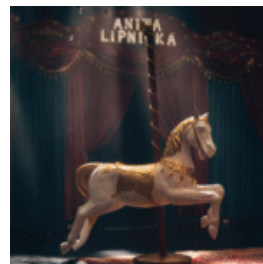

DECORATIVE FIGURE – ORANGE JOKER

Product description:
Large decorative Joker figure - orange version
Material:
PWS glass...

DECORATIVE FIGURE – HANGING BUTTERFLY, PASTEL VERSION

Product description:
Decorative Butterfly Figure for hanging in pastel version
Material:
PWS...

DECORATIVE FIGURE – AL CAPONE DUCK

Product description:
Decorative figure - duck Al Capone
Material:
Composite / PWS fiberglass...

DECORATIVE FIGURE – HANGING BUTTERFLY

LARGE DECORATIVE FIGURE – MARIO

Product description:
Large decorative figure Mario
Material:
PWS glass...

CAROUSEL HORSE

Product Description:
Carousel Horse
Material:
PWS glass laminate
Size:
H- 200 cm...

DECORATIVE FIGURE – MINI SCROOGE MCDUCK

Product Description:
Mini decorative figure of Scrooge McDuck.
Material:
PWS fiberglass...