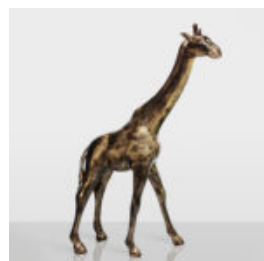

LARGE STANDING LION FIGURE - GOLD

Article Number: S93-5 Product Description: Standing Lion - Gold H- 125cm L - ...

LARGE GIRAFFE 230CM - GOLD VERSION

Article Number: Giraffe figure 230cm Product Description: Large giraffe 230cm gold...

LARGE GIRAFFE 230CM PATINA VERSION

Article number: Giraffe figure 230cm Product description: Large giraffe 230cm patina version...

LARGE GIRAFFE 230CM BLACK VERSION

Article number: Giraffe figure 230cm
Product description: Large giraffe 230cm black version...