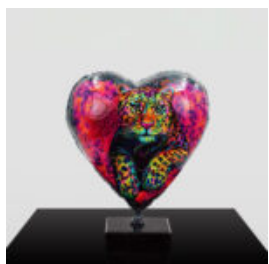

LARGE LIFE-SIZE GIRAFFE FIGURE – PURPLE SPOTS

Article Number:
F041 - purple spots
Product Description:
Large life-size giraffe figure ...

GOLDEN FISH SMART

Numéro d'article :
R1-2-10
Description du produit :
Poisson doré unique qui apporte une...

RED SMART FISH

Article Number:R1-2-11
Product Description:
A unique fish that adds a touch of character...

DECORATIVE FIGURE – LARGE SCROOGE MCDUCK WITH BAGS

Product Description:
Large decorative figure of Scrooge McDuck holding bags of...

CREAMY SOFT SERVE ICE CREAM ADVERTISEMENT FIGURE

Article Number:
F130b
Product Description:
Advertising model, soft serve ice cream figure...

CHOCOLATE SOFT SERVE ICE CREAM ADVERTISEMENT FIGURE

Article Number:
F130a
Product Description:
Advertising model, soft serve ice cream figure....