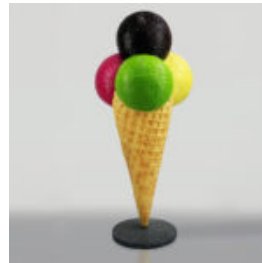

ADVERTISING FIGURE ICE CREAM CONE - 134CM

Article number:
F101a
Product description:
Advertising ice cream cone made of glass...