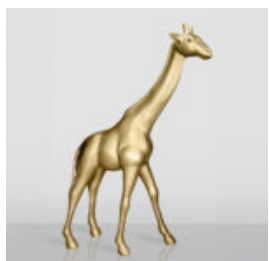

LARGE STANDING LION FIGURE - GOLD

Article Number: S93-5 Product Description: Standing Lion - Gold H- 125cm L - ...

LARGE GIRAFFE 230CM - GOLD VERSION

Article Number: Giraffe figure 230cm Product Description: Large giraffe 230cm gold...