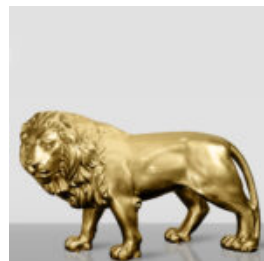

LARGE STANDING LION FIGURE - GOLD

Article Number: S93-5 Product Description: Standing Lion - Gold H- 125cm L - ...