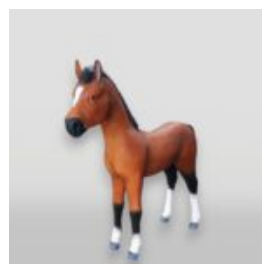

LIFE SIZE FOCAL FIBERGLASS REALISTIC FIGURE

Article number:
f022

Description:
life size foal fiberglass realistic figure
...