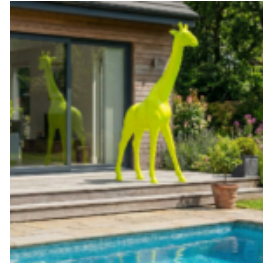

LARGE GIRAFFE 230CM – COLORFUL VERSION

Article Number: Giraffe Figure 230cm colorful
Product Description: Large giraffe 230cm –...

LARGE GIRAFFE 230CM – FLUORESCENT YELLOW VERSION

Article Number: Giraffe Figure 230cm fluo
Product Description: Large giraffe 230cm in...