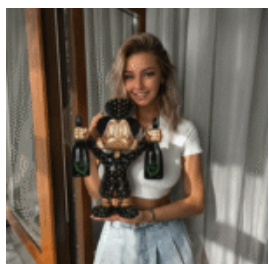

DECORATIVE FIGURE – MINI SCROOGE MCDUCK

Product Description:
Mini decorative figure of Scrooge McDuck.
Material:
PWS fiberglass...