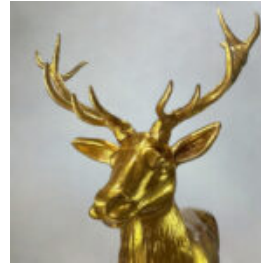

ZEBRA WHITE - LIFE-SIZE FIGURE

Article number: NaturalZebra
Product Description: Life-size decorative figure of a zebra in...

3D DECORATIVE FIGURE - LARGE DEER WITH GOLD GLITTER

Article Number: F006 + glitter
Product Description: Life-size deer in gold with glitter...