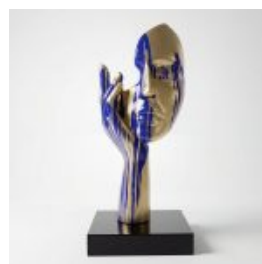

MEDIUM-SIZED 120CM BLUE MASK ON STAND - GOLDEN TRASH

Article Number: M3-5-2 Product Description:
120cm blue mask on a stand with a golden trash...