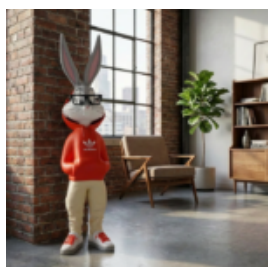

BUGS BUNNY – SKATER VERSION

Product description:
Decorative figure – Bugs Bunny – Skater Version
Material:
Composite...