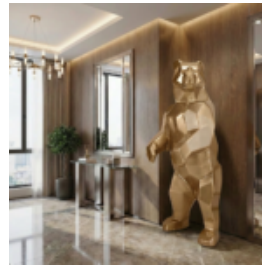

LARGE FIGURE – HAND-PAINTED COW, PABLO PICASSO MOTIF

Item number:
Cow Pablo Picasso

Product description:
Smooth cow of natural size,...

LARGE FIGURE – SQUARE BEAR – GOLD

Item number:
M1-2-4
Product description:
Standing bear figure in gold color.
Material:
PWS...