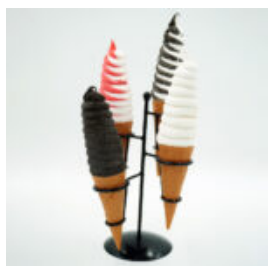

DECORATIVE ICE CREAM BASKET - MOTIF III

Article Number: LodKoszyk3 Product Description: Advertising stand with small swirled ice...