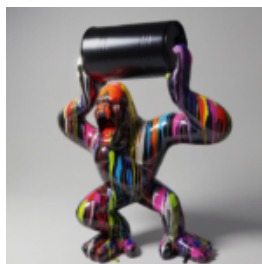

DUŻY GORYL Z BECZKĄ - TRASH

Numer artykułu:
G1-5-7
Opis produktu:
Duży goryl z beczką -...