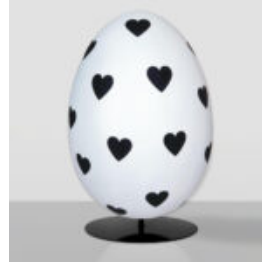

DECORATIVE FIGURE XXL EASTER EGG

Article Number:JajkaWielkanocneXXL
Product Description:Large decorative Easter egg figure The...