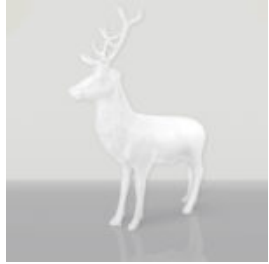

3D DECORATIVE FIGURE - LARGE WHITE DEER

Article Number:F006
Product Description:Life-size deer crafted in white color.
Material:PWS...