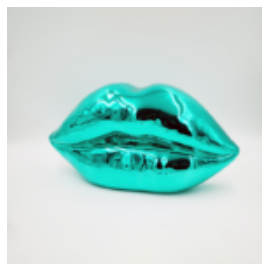

Material:
Polyester resin -...

SILVER CHROME LIPS

Article number:
U1-1-3

Product description:
Silver chrome lips

Material:
Polyester resin -...

BLUE CHROME LIPS

Article number:
U1-1-2

Product description:
Blue chrome lips