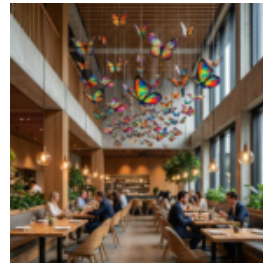

DECORATIVE FIGURE – HANGING BUTTERFLY, PASTEL VERSION

Product description:
Decorative Butterfly Figure for hanging in pastel version
Material:
PWS...