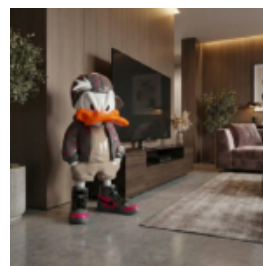

DECORATIVE FIGURE – BAD BOY MOUSE – NATURE

Article number:
Bad Boy Mouse - natural painting

Product description:
Decorative Figure...

BAD BOY DUCK – LV MONOGRAM

Product description:
Decorative figure – Bad Boy duck in LV monogram
Material:
Composite /...