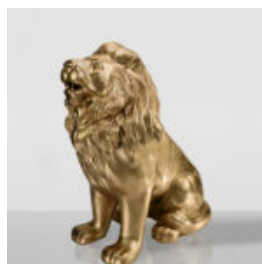

LARGE CROCODILE FIGURE - MINT GREEN

Article Number:
F044
Product Description:
Large, single-color decorative crocodile...

LIFE-SIZE GOLDEN WILD BOAR

Article Number:F28
Product Description:Life-size wild boar in gold color.
Material:PWS glass...