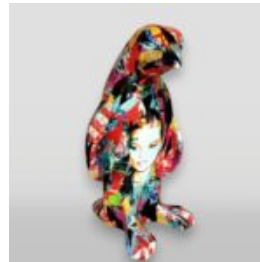

SMALL RESIN PENGUIN FIGURINE - POP -ART

Notice:
price Notes Local Taxes, Delivery Cost and Retail Packaging.
Minimum Order...