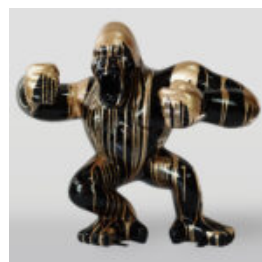

BLACK GORILLA XL - GOLDEN TRASH

Article number:
G1-2-1
Product description:
Black gorilla XL - golden...