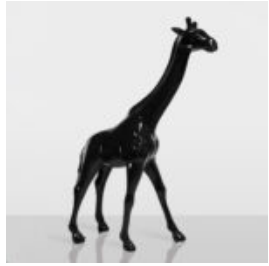

LARGE STANDING LION FIGURE - GOLD

Article Number: S93-5 Product Description: Standing Lion - Gold H- 125cm L - ...

LARGE GIRAFFE 230CM - GOLD VERSION

Article Number: Giraffe figure 230cm Product Description: Large giraffe 230cm gold...

LARGE GIRAFFE 230CM PATINA VERSION

Article number: Giraffe figure 230cm Product description: Large giraffe 230cm patina version...

LARGE GIRAFFE 230CM BLACK VERSION

Article number: Giraffe figure 230cm
Product description: Large giraffe 230cm black version...