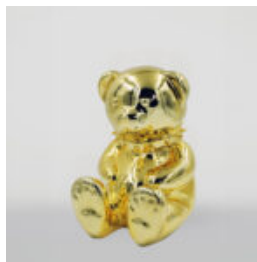

LARGE GIRAFFE 230CM COLOR ZEBRA

article number:
Figure Giraffe 230cm
Product description:
Large giraffe 230cm white,...

BEAR H-31 CM WITH SPIKED COLLAR SILVER VERSION

Article number:
M2-3-16
Product description:
31cm teddy bear with a silver-colored chrome...