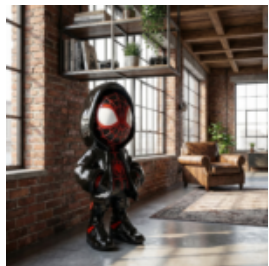

SPIDER-MAN IN TRACKSUIT

Product description:
Decorative figure – Spider-Man
Material:
Composite / PWS fiberglass...