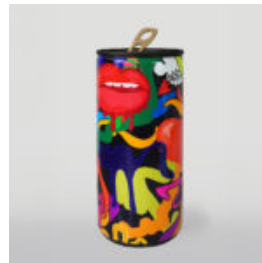

DECORATIVE FIGURE LARGE SNAIL - TRASH

Article Number:S1-2-1
Product Description:Large Decorative Figure Snail - Trash
Material:Glass...

GRAFFITI-THEMED SPRAY

Article number:
S3-1-2
Product description:
Large spray painted with a graffiti motif...

LOONEY TUNES-THEMED SPRAY

Article number:
S3-1-1
Product description:
Large spray painted artwork in Looney Tunes motif...

LARGE COW FIGURE - MONOCHROME

Article number:
K1-1-1
Product description:
Life-sized smooth cow.
Available in any color...