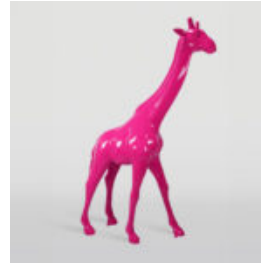

Product description:
31cm teddy bear with a red chrome studded...

GORILLA XXL 180CM POP-ART VERSION - COMIC

Article number:
G1-1-1

Product description:
Large XXL gorilla hand-painted in Pop-Art version -...

LARGE GIRAFFE 230CM PATCH VERSION

article number:
Figure Giraffe 230cm

Product description:
Large giraffe 230cm white...

LARGE GIRAFFE 230CM PINK VERSION

article number:
Figure Giraffe 230cm

Product description:
Large giraffe 230cm pink...