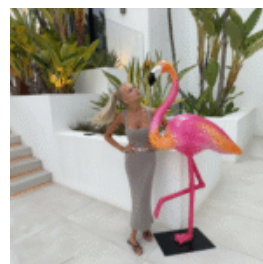

DECORATIVE FIGURE LARGE 3D FLAMINGO - PINK MANGO

Article Number: F2-2-3 Product Description:
Decorative Flamingo Figure - in Pink Mango color...