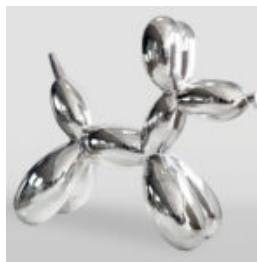

LARGE BALLOON DOG - SILVER CHROME

article number:
B2-1-5
Product description:
Large balloon dog - silver chrome