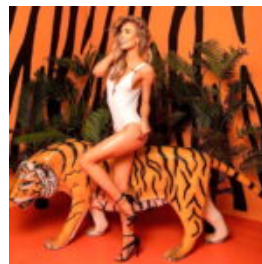

LARGE TIGER FIBERGLASS FIGURE

Notice:
Price does not include local taxes, delivery cost and retail packaging.
Minimum...