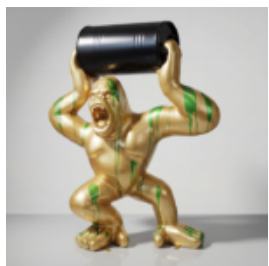

Product Description: Large decorative figurine of Scrooge McDuck. Material: PWS glass laminate...

BALLOON DOG LARGE DECORATIVE FIGURE – SILVER

Item number:
B2-1-12

Product description:
A large decorative figure of a balloon dog made...