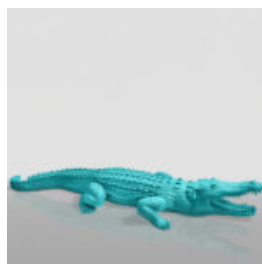

Article number:
Z2-1-1

Product description:
Turtle in a helmet - Ferrari

Material:
Polyester...

TURTLE IN HELMET WITH MONOGRAM - PINK GRADIENT

Article number:
Z2-1-4

Product description:
Turtle in a helmet with monogram - pink...