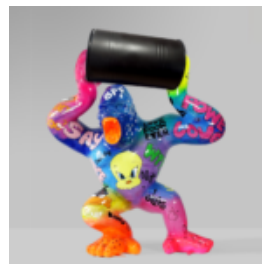

BULLDOG WITH CAP - SILVER PATINA

Product Number:
B1-1-6
Product Description:
Bulldog with Cap - Silver...

LARGE GORILLA - POP ART

Article number:
G1-1-3
Product description:
Large gorilla - pop art
Material:
Glass laminate...

BIG GORILLA - LOONEY TUNES

Article number:
G1-1-2
Product description:
Large gorilla - Looney Tunes
Material:
Glass...

BIG GORILLA WITH A BARREL - LOONEY TUNES

Article number:
G1-5-4
Product description:
Large gorilla with a barrel - Looney...