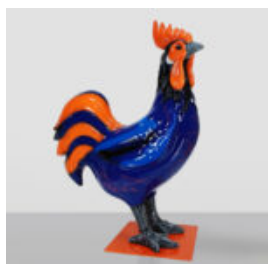

LARGE BLUE ROOSTER FIGURE

Article Number: Rooster - Blue
Product Description: Large Rooster Figure in Blue Version - Matte...