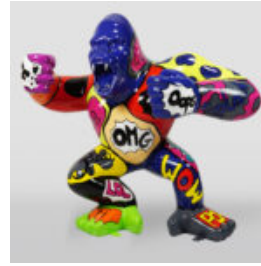

GORILLA XXL 180CM POP-ART VERSION - COMIC

Article number:
G1-1-1

Product description:
Large XXL gorilla hand-painted in Pop-Art version -...