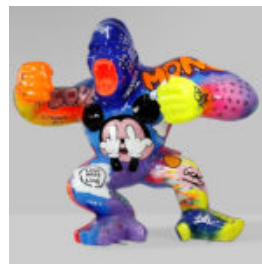

LARGE GORILLA - POP ART

Article number:
G1-1-3
Product description:
Large gorilla - pop art
Material:
Glass laminate...