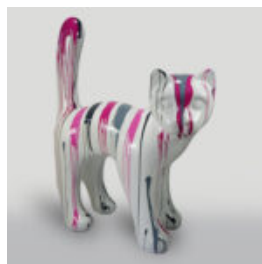

Article Number:
Giraffe Figure 230cm
Product Description:
Large giraffe 230cm hand-painted in...

CACTUS 180 CM - GREEN PEARL MONOCHROME

Article Number:
K3-1-5
Product Description:
Cactus 180 cm - pearl green
Material:
Glass...

DUŻY GORYL Z BECZKĄ - TRASH

Numer artykułu:
G1-5-7
Opis produktu:
Duży goryl z beczką -...

LARGE FIGURE OF NATURAL SIZE GIRAFFE - STRIPES

article number:
F041 - belts
Product description:
A large figure of a giraffe of a...