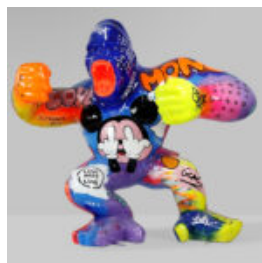

Product Number:
B1-1-6
Product Description:
Bulldog with Cap - Silver...

BIG BITTER WITH A BARREL - LOONEY TUNES

article number:

G1-5-4

Product description:

Big bitter with a barrel - Looney...

BIG GORILLA - POP ART