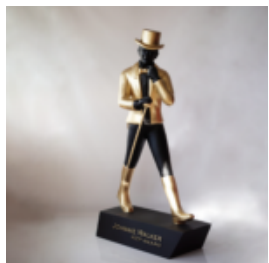

Material:...

JOHNNIE WALKER - RED LABEL

Article number:
R01

Description:
Johnnie Walker - Red Label

Material:
Fiberglass...

JOHNNIE WALKER - KEEP WALKING

article number:
R02

Product description:
Johnnie Walker - Keep Walking