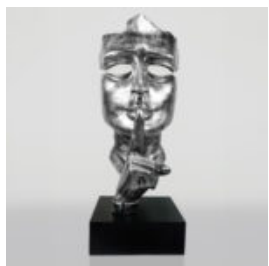

LARGE MASK BASED ON - SILVER PATINA

article number:
M3-1-2

Product description:
Large mask based on - silver patina

...