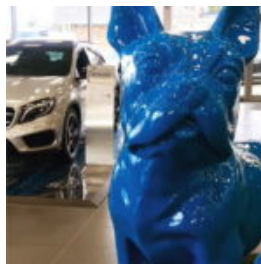

LARGE FRENCH BULLDOG FIBERGLASS STATUE - SINGLE COLOR

Article number:
f098

Description:
Large French Bulldog Fiberglass Statue - ...