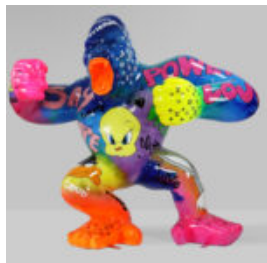

BIG GORILLA - LOONEY TUNES

article number:
G1-1-2

Product description:
Big Gorilla - Looney Tunes

Material:...