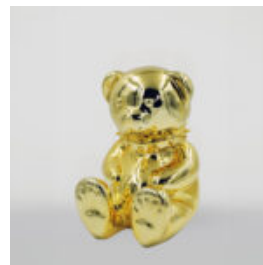

TEDDY BEAR H-31 CM WITH COLLAR WITH SPIKES GOLD VERSION

article number:
M2-3-15

Product description:
Miś 31cm with a collar with spikes in...