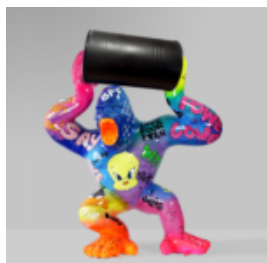

BIG BITTER WITH A BARREL - LOONEY TUNES

article number:

G1-5-4

Product description:

Big bitter with a barrel - Looney...