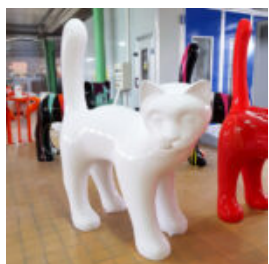

LARGE CAT FIBERGLASS DECORATION FIGURE - SINGLE COLOR EDITION

Notice:
Price does not include local taxes, delivery
cost and retail packaging.
Minimum...