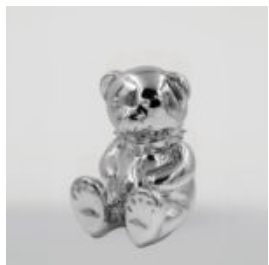

...

LARGE GIRAFFE 230CM COLOR ZEBRA

article number:
Figure Giraffe 230cm

Product description:
Large giraffe 230cm white,...

TEDDY BEAR H-31 CM WITH COLLAR WITH SPIKES SILVER VERSION

article number:
M2-3-16