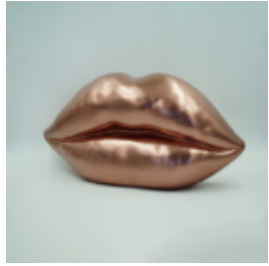

PINK GOLD LIPS

article number:
U1-1-9

Product description:
Pink gold lips

Material:
Polyester...