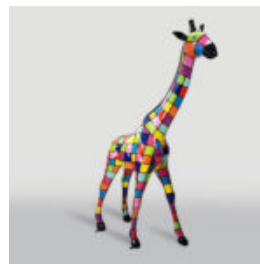

LARGE GIRAFFE 230CM - SMARTIE VERSION

Article Number:
Giraffe Figure 230cm
Product Description:
Large giraffe 230cm hand-painted in...