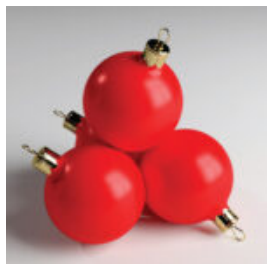

FIBERGLASS LARGE LION FIGURE - SINGLE COLOR EDITION

Article number:
Large Lion Figure.

Description:
Fiberglass Large Lion Figure...

FIBERGLASS RHINO LIFE SIZE FIGURE

Article number:
f086

Description:
Fiberglass rhino life size figure. ...

FIBERGLASS COW LIFE SIZE STATUE - SINGLE COLOR

article number ::
F105

Description:
Fiberglass Cow Life Size Statue - Single...

LONG MODERN FIBERGLASS BENCH - SINGLE COLOR.

Article number:
Long Modern Bench

Description:
Long Modern Fiberglass Bench -...

LARGE FIBERGLASS CHRISTMAS BALL FIGURE

Article number:
Christmas ball

Description:
Large Fiberglass Christmas Ball...

LARGE FRENCH BULLDOG FIBERGLASS STATUE - SINGLE COLOR