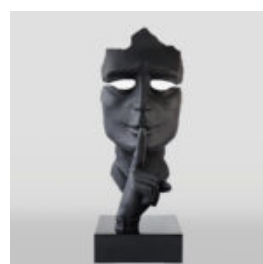

...

BLACK LIPS WITH A MONOGRAM - PINK GRADIENT

article number:
U1-1-8

Product description:
Black lips with a pink gradient L

...

LION WITH GOLDEN MANE

Article Number:
S02

Product Description:
Life-size lion figurine with golden...