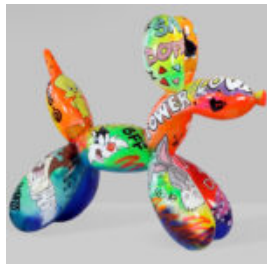

LARGE BALLOON DOG - LOONEY TUNES

article number:
B2-1-1

Product description:
Large balloon dog - Looney Tunes

...