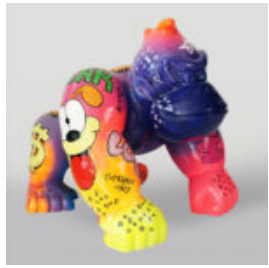

DONKEY KONG - KING

article number:
G1-14-5

Product description:
Donkey Kong - King with Garfield and...