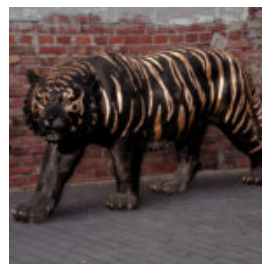

BLACK STANDING TIGER - GOLDEN TRASH

article number:
S94

Description:
Black Standing Tiger - Golden Trash

Material:
...