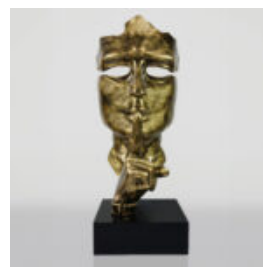

LARGE MASK BASED ON - GOLD PATINA

article number:
M3-1-1

Product description:
Large mask based on - gold patina

...