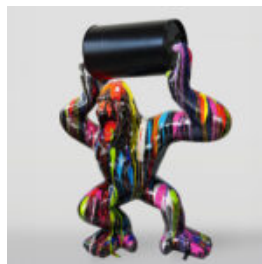

Article Number:
Giraffe Figure 230cm
Product Description:
Large giraffe 230cm hand-painted in...

CACTUS 180 CM - GREEN PEARL MONOCHROME

Article Number:
K3-1-5
Product Description:
Cactus 180 cm - pearl green
Material:
Glass...