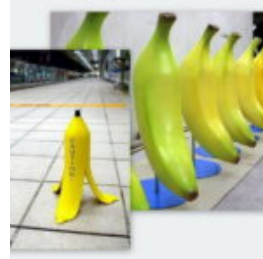

REALISTIC LARGE BANANA FIBERGLASS MODEL

Article number:
Banana model

Description:
banana model

Material:
...