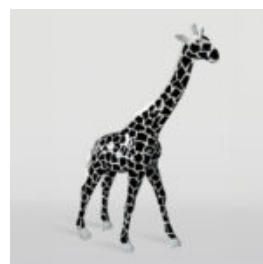

LARGE GIRAFFE 230CM PATCH VERSION

article number:
Figure Giraffe 230cm

Product description:
Large giraffe 230cm white...