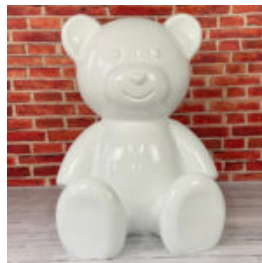

article number:
G1-1-3

Product description:
Big Gorilla - Pop Art

Material:
PWS...

BIG GORILLA - LOONEY TUNES

article number:
G1-1-2

Product description:
Big Gorilla - Looney Tunes

Material:...

LARGE SEATING BEAR - WHITE