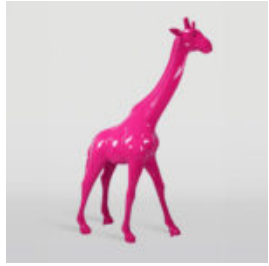

article number:
G1-1-1

Product description:
Big Gorilla XXL hand -painted in the pop...

LARGE GIRAFFE 230CM PATCH VERSION

article number:
Figure Giraffe 230cm

Product description:
Large giraffe 230cm white...

LARGE GIRAFFE 230CM PINK VERSION

article number:
Figure Giraffe 230cm

Product description:
Large giraffe 230cm pink...

LARGE WALKING TURTLE FIGURE - SMARTIES

Article Number:
Turtle - Smarties
Product Description:
Large walking turtle figure -...