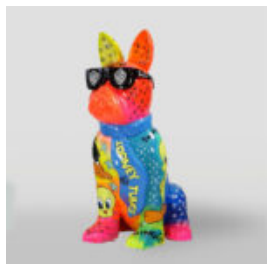

LARGE BALLOON DOG - SILVER CHROME

article number:
B2-1-5
Product description:
Large balloon dog - silver chrome
...

LARGE WALKING TURTLE FIGURE - TRASH

Article Number:
Z2-2-3
Product Description:
Large walking turtle figure - Trash
H- 63cm...

BEAR STANDING LOONEY TUNES

article number:
M2-2-1
Product description:
standing bear-Looney Tunes, hand-painted...

PIES DUŻA FIGURA BULLDOGA Z KRAWATEM W OKULARACH - LOONEY TUNES

Numer artykułu:
B1-5-5
Opis produktu:
Duża figura bulldoga z krawatem w okularach,...