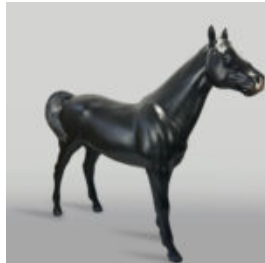

PARK ROZRYWKI

LARGE DECORATIVE FIGURE BALLOON DOG - METALLIC PURPLE

Article number: B2-1-9
Product description: Balloon dog large decorative figure in metallic...

3D FIGURE MADE OF LAMINATE - LIFE-SIZE HIPPOPOTAMUS - TRASH

Article number:
GC209
Product description:
3D Figure - Life-size hippopotamus made in the...

LARGE GEOMETRIC BULL FIGURE

Article number: Geometric Bull.
Product Description: Geometric bull - 1 color + different color...

LIFE-SIZED ZEBRA FIGURE

Item Number:
NaturalnaZebra
Product Description:
3D Zebra life-sized...

LIFE-SIZE FIGURE OF A BLACK HORSE

Article Number:
F039 Black
Product Description:
Life-size and natural finish figure of a...