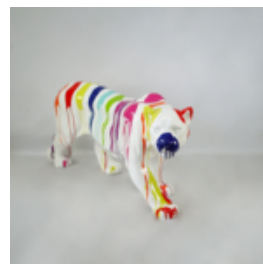

LIFE-SIZE STANDING PANTHER STATUE - MULTICOLOR

Article number:
P2-1-9

Product description:
Life-size standing panther - multicolor

Material:...