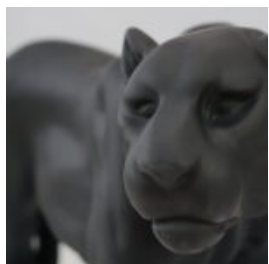

LIFE-SIZE STANDING PANTHER - MATTE PAINTING

Article number:
P2-1-10

Product description:
Life-size standing panther - matte...