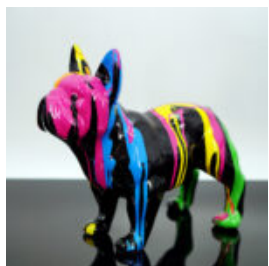

DECORATIVE FIGURINE SMALL STANDING CAT - T

Article number: C094a Product description: Small decorative cat figure - version made in T...

DECORATIVE FIGURINE SMALL STANDING CAT - COMICS

Article number:C094a Product description:Small decorative cat figure - crafted using a...