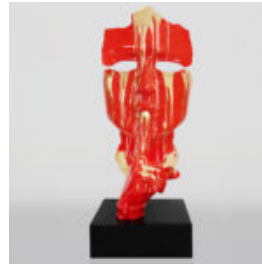

Material:
Glass...

LARGE MASK ON STAND - SILVER PATINA

Article number:
M3-1-2

Product description:
Large mask on base - silver patina

Material:
Glass...

LARGE MASK ON BASE - RED / GOLDEN TRASH

Article number:M3-1-11
Product description:Large mask on base
Material:PWS glass...