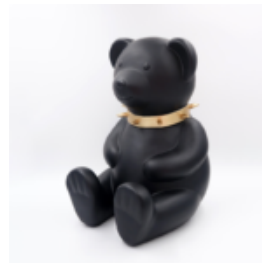

Material:
Polyester...

BEAR H-31 CM - RED MATTE

Article number:
M2-3-10

Product description:
Bear H-31 cm - red matte

Material:
Polyester...

BEAR H-45 CM - BLACK MATTE

Article number:
M2-4-11

Product description:
Bear H-45 cm - black matte