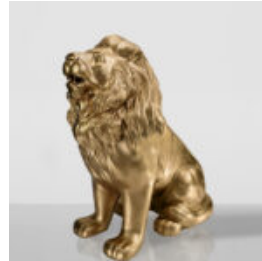

DECORATIVE SITTING LION FIGURE - GOLD

Article Number:
Sitting Lion - Gold
Product Description:
Decorative figure of a sitting lion...