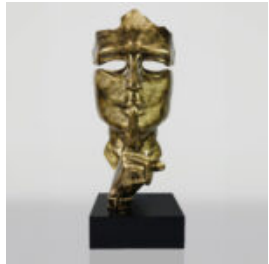

LARGE MASK ON STAND - GOLD PATINA

Article number:
M3-1-1

Product description:
Large mask on a base - gold patina

Material:
Glass...

LARGE MASK ON BASE - WHITE

Article number:
M3-1-4
Product description:
Large Mask on Base - White
Material:
PWS glass...