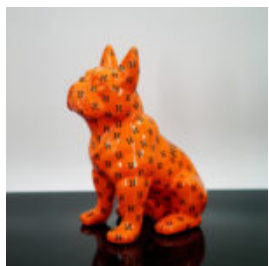

DECORATIVE FIGURINE FRENCH BULLDOG - H

Item Number: C200s Product Description: Decorative French Bulldog Figurine - motif...