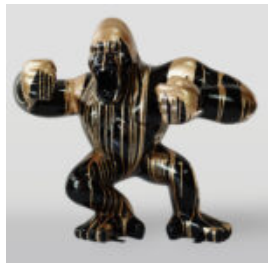

BLACK GORILLA XL - GOLDEN TRASH

Article number:
G1-2-1
Product description:
Black gorilla XL - golden...