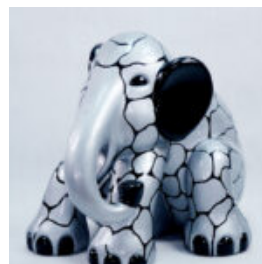

SITTING ELEPHANT L - SILVER PATCHES

Article number:
S3-4-4

Product description:
Sitting elephant L - silver...