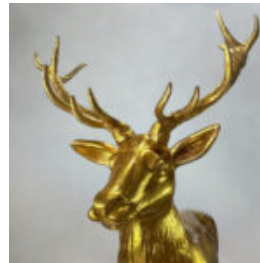

UNIQUE SMALL FIGURE FISH SPARK

Article Number: R1-3-1 Product Description: Unique hand-painted fish that adds a touch of color...

SMALL MASK ON A STAND - MOTIF V

Article number: M3-4-5 Product description: Small mask on a stand - motif 5 Material: Polyester...

ZEBRA WHITE - LIFE-SIZE FIGURE

Article number: NaturalZebra
Product Description: Life-size decorative figure of a zebra in...

3D DECORATIVE FIGURE - LARGE DEER WITH GOLD GLITTER

Article Number: F006 + glitter Product Description: Life-size deer in gold with glitter...