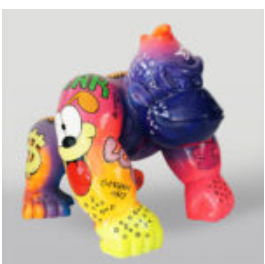

Opis produktu:
Duża figura bulldogga z krawatem w okularach,...

STANDING LION - GOLD PATINA

Article number:
s93-2
Product description:
Standing lion - patina
H- 125cm L - ...

COW WITH PICASSO MOTIF

Article number:
K1-1-2
Product description:
Life-size cow with Picasso...