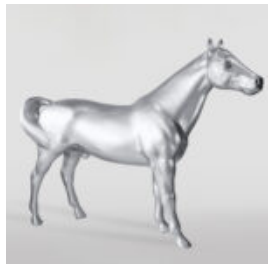

Article number:
G1-14-3

Product description:
Donkey Kong - sailor

Material: Glass laminate...

DECORATIVE FLAMINGO 3D FIGURE - POP ART

Article number:
F2-1-2

Product description:
Decorative flamingo 3D figure - pop art
Includes...

BALLOON DOG - LARGE DECORATIVE FIGURE - YELLOW

Article Number:
B2-1-3
Product Description:
Balloon Dog - Large Decorative...

LARGE LIFE-SIZE GIRAFFE FIGURE - WHITE

Article number:
F041 - white
Product description:
Large life-size giraffe...