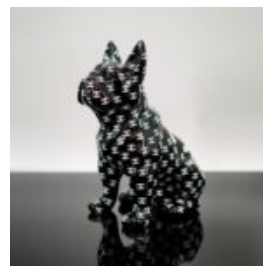

DECORATIVE FIGURINE FRENCH BULLDOG - CC

Article Number:C200s Product Description:Decorative French Bulldog Figurine - motif...