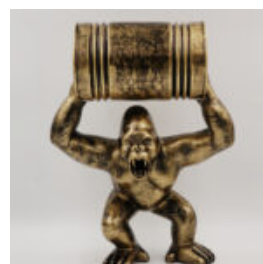

Article number:
S50

Product description:
Hippo 40cm - white trash

Material:
Polyester resin -...

GORILLA TONO XL - BLACK TRASH

Article number:
G1-6-1

Product description:
Gorilla Tono XL - Black Trash

Material:
Glass...