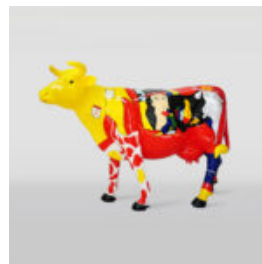

COW WITH PICASSO MOTIF

Article number:
K1-1-2
Product description:
Life-size cow with Picasso...