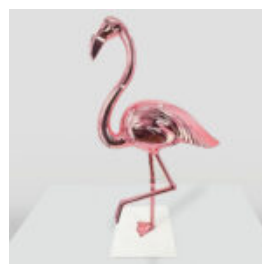

DECORATIVE 3D FLAMINGO FIGURE - CHROMED

Article Number:

F2-1-3

Product Description:

Decorative flamingo figure - chrome...