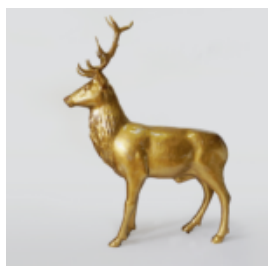

FIBERGLASS DEER LIFE - SIZE FIGURE - SINGLE COLOR

Article number:
F006

Description:
Fiberglass Deer Life - Size Figure - Single...

FIBERGLASS COW SHAPED BENCH - COLOR STRIPES EDITION

Article number:
f016b