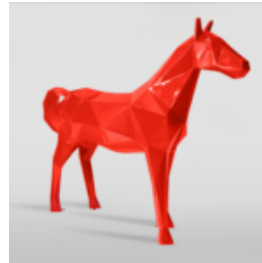

LARGE GEOMETRIC HORSE MADE OF LAMINATE - RED

Article number:
GMF039R
Product description:
Large geometric horse made of laminate
...