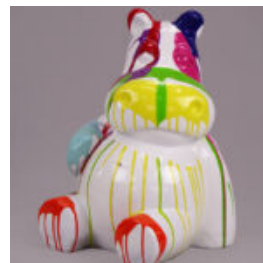

Article number:
G1-6-3

Product description:
Gorilla Tono XL - one color

Material:
Glass...

GORYL XS - TRASH

Article number:
G1-4-2

Product description:
Gorilla XS - trash

Material:
Polyester resin -...

HIPPO 40CM - WHITE TRASH