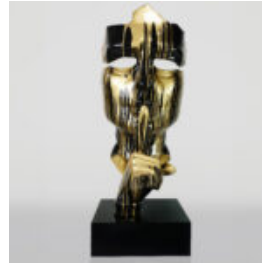

LARGE MASK ON STAND - BLACK - GOLD TRASH

Article number:
M3-1-3

Product description:
Large mask on base - trash gold

Material:
Glass...