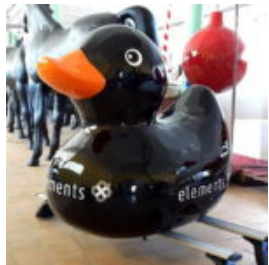

DECORATIVE FIBERGLASS DUCK STATUE

Notice:
Price does not include local taxes, delivery
cost and retail packaging.
Minimum...