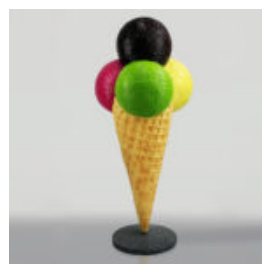

ADVERTISING FIGURE ICE CREAM CONE - 134CM

Article number:
F101a
Product description:
Advertising ice cream cone made of glass...