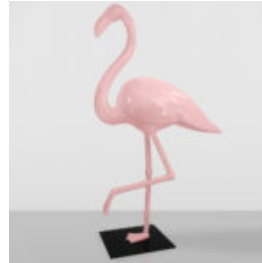

LARGE LIFE-SIZE GIRAFFE FIGURE - CELADON WITH PINK SPOTS

Item number: F041 - celadon with pink spots Product description: Large life-size giraffe...

LARGE FIGURE BORDEAUX GEOMETRIC BULL

Article number:Geometric Bull Product description:Geometric bull - 1 color Material:PWS...

LARGE GEOMETRIC RED BULL FIGURE

Article number: Geometric Bull
Product description: Geometric bull - 1 color + different color...

LARGE GEOMETRIC BULL FIGURE

Article number: Geometric Bull.
Product Description: Geometric bull - 1 color + different color...

BULL FIBERGLASS ANIMAL FIGURE - SINGLE COLOR

Article number:
life size bull

Description:
Bull Fiberglass Animal Figure - ...

LARGE 3D DECORATIVE FLAMINGO - PINK

Article Number: F2-2-2
Product Description: Decorative flamingo figure - in pale pink. Includes a...