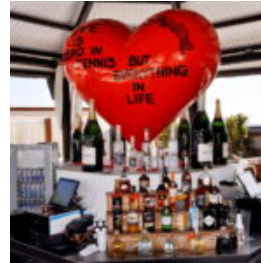

BIG FIBERGLASS HEART MODEL - SINGLE COLOR

Article number:
Big Heart.

Description:
Big Fiberglass Heart Model - Single...