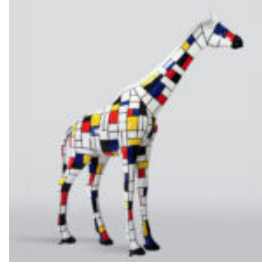

BEAR STANDING LOONEY TUNES

article number:
M2-2-1

Product description:
standing bear-Looney Tunes, hand-painted...

LARGE LIFE-SIZED GIRAFFE FIGURE - MONDRIAN

Article number:
F041 - Mondrian
Product description:
Large life-sized giraffe figure - ...