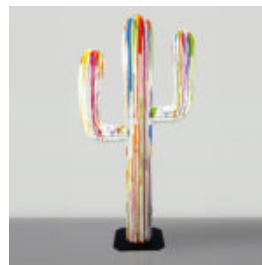

CACTUS 180 CM - WHITE TRASH

Article Number:
K3-1-8
Product Description:
Cactus 180 cm - white trash...