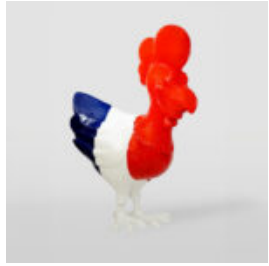

LARGE GIRAFFE 230CM - SMARTIE VERSION

Article Number:
Giraffe Figure 230cm
Product Description:
Large giraffe 230cm hand-painted in...

CACTUS 180 CM - GREEN PEARL MONOCHROME

Article Number:
K3-1-5
Product Description:
Cactus 180 cm - pearl green
Material:
Glass...