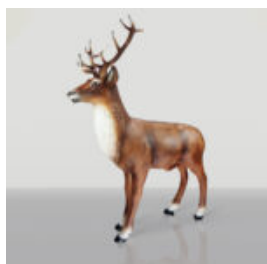

3D DECORATIVE FIGURE - LARGE DEER IN NATURAL COLORATION

Article Number: F006 Product Description: Life-size deer made in natural...