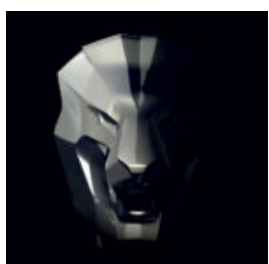

SMALL GORILLA WITH BARREL ON SHOULDER - OK

Article Number: G1-9-3 Product Description:
Small gorilla with a barrel on its shoulder....

LARGE MASK ON STAND - IN BLUE PATCHES

Article number:
M3-1-5

Product description:
Large mask on stand - White with blue...