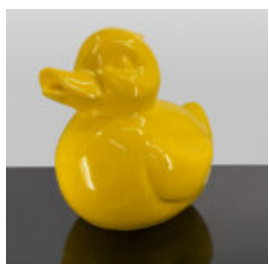

SMALL RESIN HANDMADE DUCK INTERIOR FIGURE

Article number:
GC214

Description:
Small Handmade Duck Interior Figure -...