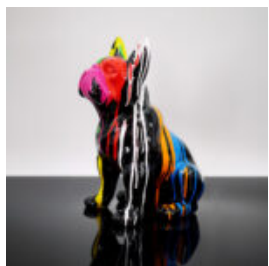

DECORATIVE FIGURINE FRENCH BULLDOG - TRASH

Article Number:C200s Product Description:Decorative French Bulldog Figurine - motif...