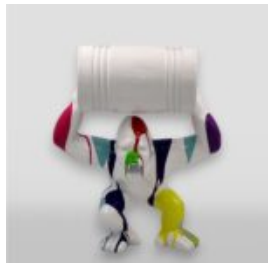

GORILLA TONO XS - WHITE TRASH

Article number:
G1-7-3

Product description:
Gorilla Tono XS - White Trash

Material:
Polyester...