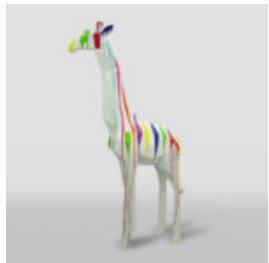

LARGE GEOMETRIC GIRAFFE FIGURE MADE OF LAMINATE - WHITE TRASH

article number:
S38

Product description:
Large geometric giraffe figure made of...