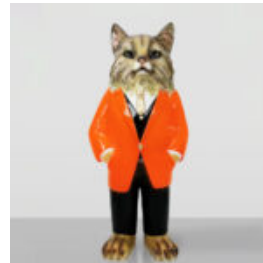

DECORATIVE FIGURE OF A STANDING CAT IN A SUIT

Article Number:GarniturKot Product Description:Large standing cat in a suit. Material:Fiberglass...