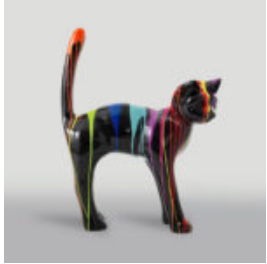

CAT DECORATION FIBERGLASS SCULPTURE - MIDDLE SIZE

Article number:
C094M

Description:
Middle size cat sculpture.

...