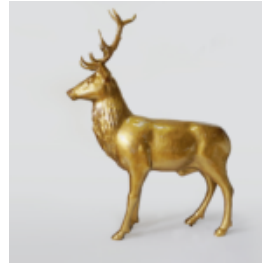

DECORATIVE 3D FIGURE - BIG RED DEER

Article Number:
F006 Red
Product Description:
Life-size Deer
Material:
Glass Laminate...