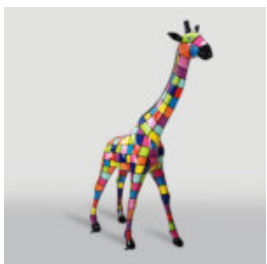

LARGE GIRAFFE 230CM - SMARTIE VERSION

Article Number:
Giraffe Figure 230cm
Product Description:
Large giraffe 230cm hand-painted in...