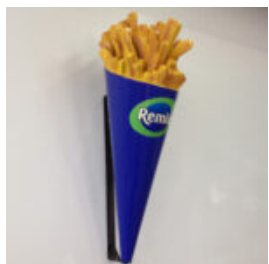

OUTDOOR ADVERTISING FRENCH FRIES HANGING

Notice:
price Notes Local Taxes, Delivery Cost and
Retail Packaging.
Minimum Order...