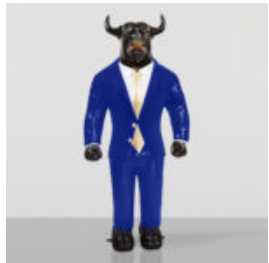

OUTDOOR ADVERTISING

DECORATIVE FIGURE EASTER BUNNY - POWDER PINK

Article Number: EasterBunny
Product Description: Decorative figure of an Easter bunny in...

DECORATION LARGE EASTER EGG 3D FIGURE

Notice: Price does not include local taxes, delivery cost and retail packaging.
Minimum...

DECORATIVE FIGURE STANDING CROCODILE IN A SUIT

Item Number: GarniturKrokodyl Product Description: Large standing crocodile golfer in a suit...

DECORATIVE FIGURE OF A STANDING GORILLA IN A SUIT

Article Number:GarniturGoryl Product Description:Large standing gorilla mafioso in a suit...