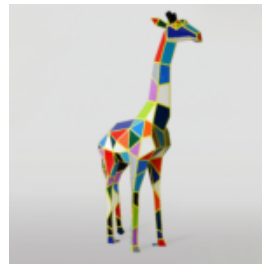

A LARGE GEOMETRIC GIRAFFE FIGURE FROM LAMINATE - ARLECCHINO

article number:
S39ar

Description:
A Large Geometric Giraffe Figure From
Laminate - ...