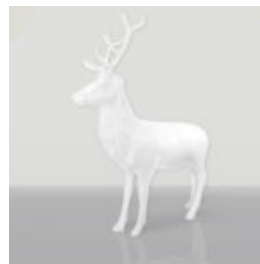

3D DECORATIVE FIGURE - LARGE WHITE DEER

Article Number: F006 Product Description: Life-size deer crafted in white color. Material: PWS...