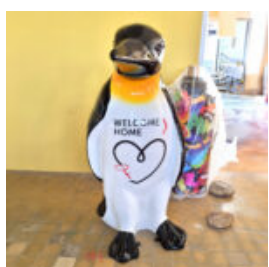

LARGE FIBERGLASS PENGUIN FIGURE - 170CM

Notice:
Price does not include local taxes, delivery cost and retail packaging.
Minimum...