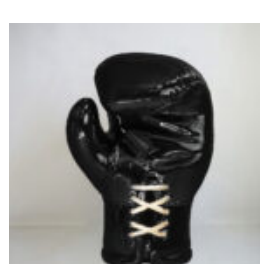

LARGE BEAR FIGURE SQUARE - BLUE

Article number: M1-2-1
Product description: Standing bear figure in blue
Material: Glass...

LARGE REALISTIC BOXING GLOVE FIGURE - WHITE

Article number: Large Boxing Glove - White
Product Description: Unique large figure of a white...

LARGE REALISTIC BOXING GLOVE FIGURE - RED

Article number: Large Boxing Glove - Red
Product Description: Unique large figure of a red boxing...

LARGE REALISTIC BOXING GLOVE FIGURE - BLACK

Article number: Large Boxing Glove - Black
Product Description: Unique large figure of a...