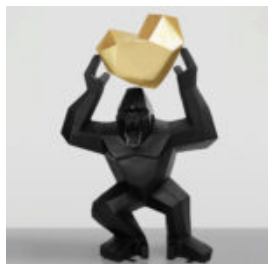

LARGE GEOMETRIC RED BULL FIGURE

Article number: Geometric Bull
Product description: Geometric bull - 1 color + different color...

LARGE GEOMETRIC BULL FIGURE

Article number: Geometric Bull.
Product Description: Geometric bull - 1 color + different color...

BULL FIBERGLASS ANIMAL FIGURE - SINGLE COLOR

Article number:
life size bull

Description:
Bull Fiberglass Animal Figure - ...

LARGE 3D DECORATIVE FLAMINGO - PINK

Article Number: F2-2-2
Product Description: Decorative flamingo figure - in pale pink. Includes a...

LARGE 3D DECORATIVE FLAMINGO - FUCHSIA

Article Number: F2-2-1
Product Description: Decorative flamingo figure - in "fuchsia"...

LARGE GORILLA WITH A BARREL ON HIS SHOULDER - LOONEY TUNES

Article Number: G1-9-4
Product Description: Gorilla with Barrel - Looney Tunes...