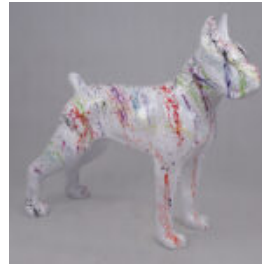

STANDING BOXER DOG L - SPLASH WHITE

Article Number:
B1-C198b
Product Description:
Standing Boxer L - Splash...