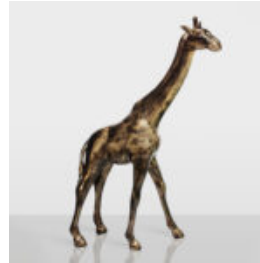

LARGE GIRAFFE 230CM - GOLD VERSION

Article Number: Giraffe figure 230cm Product Description: Large giraffe 230cm gold...

LARGE GIRAFFE 230CM PATINA VERSION

Article number: Giraffe figure 230cm Product description: Large giraffe 230cm patina version...