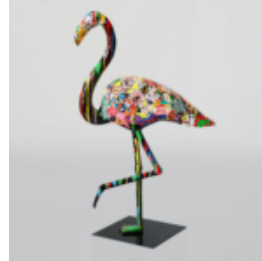

Article number:
G1-14-3

Product description:
Donkey Kong - sailor

Material: Glass laminate...

DECORATIVE FLAMINGO 3D FIGURE - POP ART

Article number:
F2-1-2

Product description:
Decorative flamingo 3D figure - pop art
Includes...