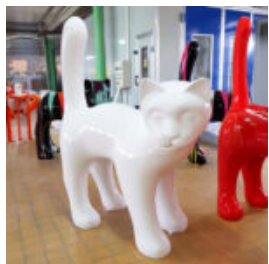

LARGE CAT FIBERGLASS DECORATION FIGURE - SINGLE COLOR EDITION

Notice:
Price does not include local taxes, delivery cost and retail packaging.
Minimum...