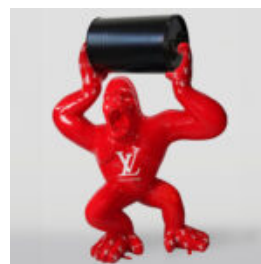

BALLOON DOG - LARGE DECORATIVE FIGURE - BLUE

Article Number:
B2-1-2
Product Description:
Balloon Dog - Large Decorative...

LARGE GORILLA FIGURE WITH BARREL WITH LV LOGO

Article Number:
G1-5-1
Product Description:
Large, red gorilla figure with...