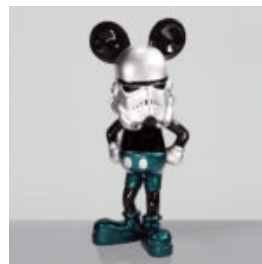

PORSCHE TEDDY BEAR SITTING ON A PILLOW

Article Number:
M2-6-2
Product Description:
Teddy bear with glasses sitting on a...

LARGE GIRAFFE 230CM LAMP - YELLOW VERSION

Article number:
Giraffe figure 230cm LAMP
Product description:
Large giraffe 230cm yellow...

DECORATIVE FIGURE SANTA CLAUS COCA-COLA

Article Number: SantaClausCoca-Cola
Product Description: Large decorative figure of Coca-Cola's...

DECORATIVE FIGURINE STORMTROOPER MOUSE GREEN

Article Number:
Green Stormtrooper
Product Description:
Decorative figurine Stormtrooper...