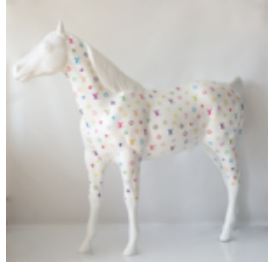

FULL-SIZE HORSE - MONOGRAM

Item Number: P74 Product Description: Full-size Horse - Monogram Material: Glass laminate...