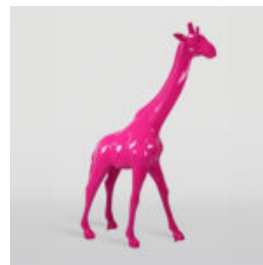

BEAR H-31 CM WITH SPIKED COLLAR IN RED VERSION

Article number:
M2-3-17
Product description:
31cm teddy bear with a red chrome studded...

GORILLA XXL 180CM POP-ART VERSION - COMIC

Article number:
G1-1-1
Product description:
Large XXL gorilla hand-painted in Pop-Art version -...

LARGE GIRAFFE 230CM PATCH VERSION

article number:
Figure Giraffe 230cm
Product description:
Large giraffe 230cm white...

LARGE GIRAFFE 230CM PINK VERSION

article number:
Figure Giraffe 230cm
Product description:
Large giraffe 230cm pink...