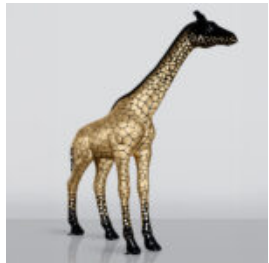

LARGE REALISTIC BOXING GLOVE FIGURE - MONOGRAM

Item number:
Large Boxing Glove - Monogram
Product description:
Unique large boxing glove...

DECORATIVE FIGURE GREEN BULL - LAMBORGHINI

Product Description:
Green bull wrapped in a Lamborghini motif.
Material:
PWS glass...

PORSCHE TEDDY BEAR SITTING ON A PILLOW

Article Number:
M2-6-2
Product Description:
Teddy bear with glasses sitting on a...

LARGE GIRAFFE 230CM LAMP - YELLOW VERSION

Article number:
Giraffe figure 230cm LAMP
Product description:
Large giraffe 230cm yellow...