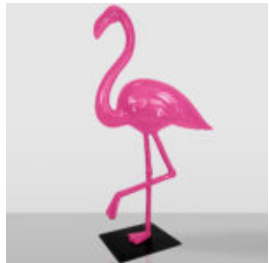

LARGE GEOMETRIC RED BULL FIGURE

Article number: Geometric Bull
Product description: Geometric bull - 1 color + different color...

LARGE GEOMETRIC BULL FIGURE

Article number: Geometric Bull.
Product Description: Geometric bull - 1 color + different color...

BULL FIBERGLASS ANIMAL FIGURE - SINGLE COLOR

Article number:
life size bull

Description:
Bull Fiberglass Animal Figure - ...

LARGE 3D DECORATIVE FLAMINGO - PINK

Article Number: F2-2-2
Product Description: Decorative flamingo figure - in pale pink. Includes a...