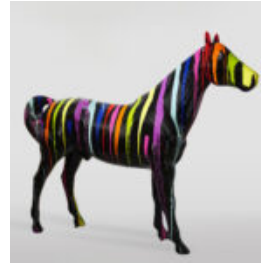

COLORFUL LIFE-SIZE STATUE OF A HORSE BLACK TRASH

Article number:
F039tr
Product description:
Colorful life-size statue of a horse - black...