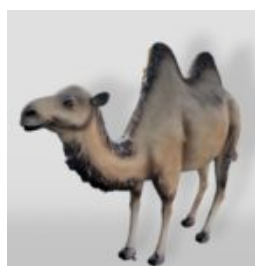

LIFE SIZE FIBERGLASS CAMEL FIGURE

Article number:
f053

Description:
Life size fiberglass camel figure.
...