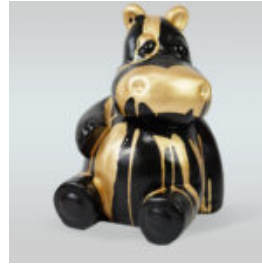

BLACK HIPPO 40CM - GOLDEN TRASH

Article number:
S87

Product description:
Hippo 40cm - black gold trash

Material:
Polyester...