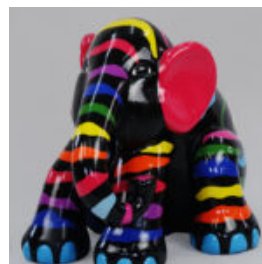

SEATED ELEPHANT L BLACK - STRIPES

Article number:
S3-4-7

Product description:
Sitting elephant L - black...