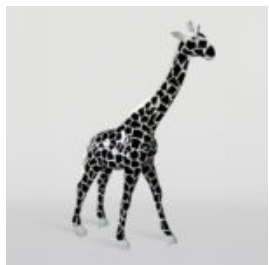

LARGE GIRAFFE 230CM PATCH VERSION

article number:
Figure Giraffe 230cm
Product description:
Large giraffe 230cm white...