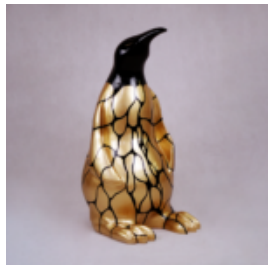

PENGUIN 100 CM - GOLDEN PATCHES

Article number:
P3-1-5

Product description:
Penguin 100 cm - golden patches

Material:
Glass...