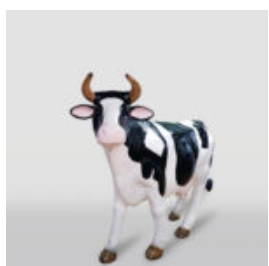

FIBERGLASS COW LIFE SIZE FIGURE - NATURAL COLOR.

Article number:
f018

Description:
Fiberglass cow life size figure - Natural...