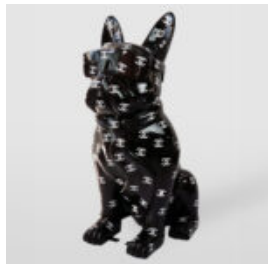

DOG MEDIUM FIGURE OF BULLDOG WITH TIE AND GLASSES - LOGO

Article Number:
B1-28-4
Product Description:
Large bulldog figure with tie and glasses,...