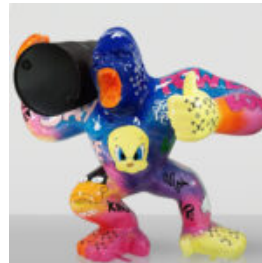

LARGE GORILLA WITH A BARREL ON HIS SHOULDER - LOONEY TUNES

Article Number: G1-9-4
Product Description: Gorilla with Barrel - Looney Tunes...