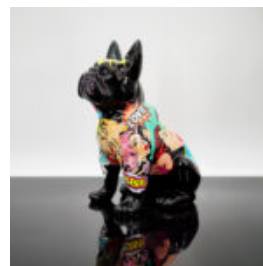

DECORATIVE FIGURINE FRENCH BULLDOG - COMICS

Article Number: C200s Product Description: Decorative French Bulldog Figurine - Comics...