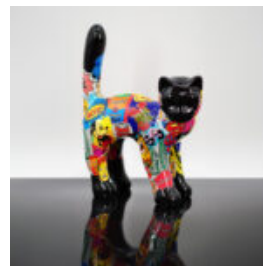

DECORATIVE FIGURINE SMALL STANDING CAT - T

Article number: C094a Product description: Small decorative cat figure - version made in T...

DECORATIVE FIGURINE SMALL STANDING CAT - COMICS

Article number:C094a Product description:Small decorative cat figure - crafted using a...