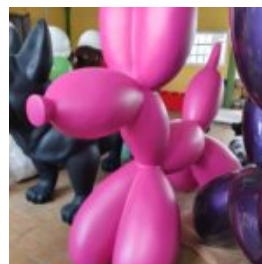

BALLOON DOG BIG FIBERGLASS STATUE

Notice:
price Notes Local Taxes, Delivery Cost and
Retail Packaging.
Minimum Order...