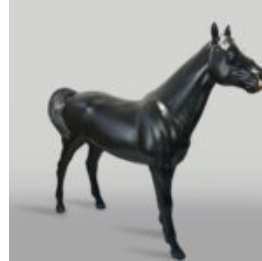

LIFE-SIZE FIGURE OF A BLACK HORSE

Article Number:
F039 Black
Product Description:
Life-size and natural finish figure of a...