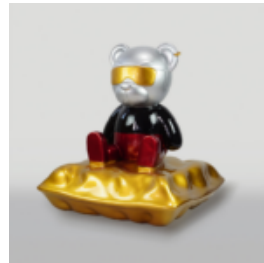

TEDDY BEAR SITTING ON A PILLOW

Article Number: M2-6-1 Product Description: Teddy bear with glasses sitting on a pillow...