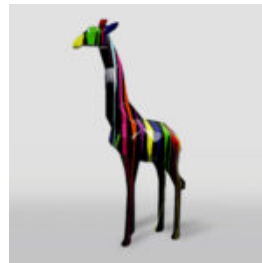

LARGE GEOMETRIC GIRAFFE FIGURE MADE OF LAMINATE - BLACK TRASH

article number:
S37

Product description:
Large geometric giraffe figure made of...