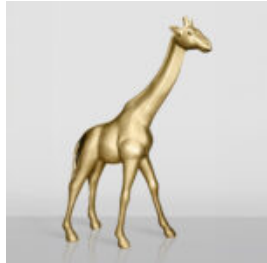

LARGE GIRAFFE 230CM - GOLD VERSION

Article Number: Giraffe figure 230cm Product Description: Large giraffe 230cm gold...

LARGE GIRAFFE 230CM PATINA VERSION

Article number: Giraffe figure 230cm Product description: Large giraffe 230cm patina version...