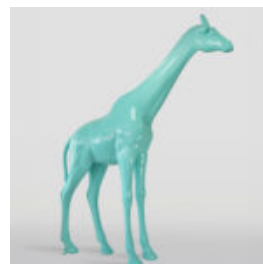

LARGE LIFE-SIZED GIRAFFE FIGURE - SEAFOAM

Article Number:
F041 - seafoam
Product Description:
Large life-sized giraffe...