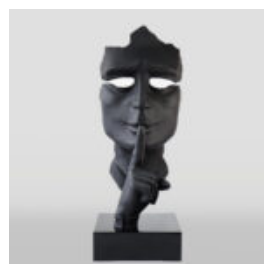

LARGE MASK ON STAND

Article number: M3-1-6 Product description: Large mask on a stand Material: Glass laminate...