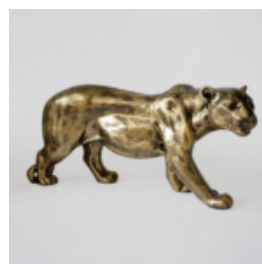

LARGE LIFE-SIZE GIRAFFE SCULPTURE - MODERN

Item Number:
F041 - modern
Product Description:
Large life-size giraffe...

NATURAL PATINA PANTHER FIGURINE

Article number:
P2-1-4

Product description:
Life-sized standing panther - patina