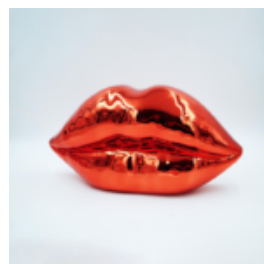

RED CHROME LIPS

Article number:
U1-1-1

Product description:
Red chrome lips

Material:
Polyester resin -...