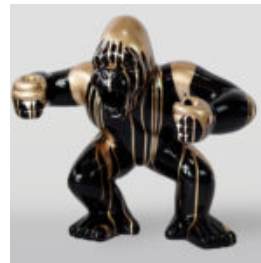

BLACK GORILLA L - GOLDEN TRASH

Article number:
G1-3-2
Product description:
Black gorilla L - golden trash
Material:
Polyester...