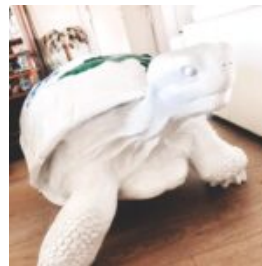

FIBERGLASS GALÁPAGOS GIANT TORTOISE FIGURE

Article number:
TRL120.

Description:
Galápagos Giant Tortois Fiberglass...

ADVERTISING FIBERGLASS STOREFRONT WAFFLE SIGN

Notice:
Price does not include local taxes, delivery
cost and retail packaging.
Minimum...