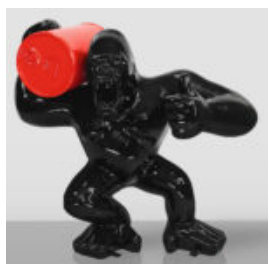

SMALL GORILLA WITH BARREL ON SHOULDER - OK

Article Number: G1-9-3 Product Description:
Small gorilla with a barrel on its shoulder....