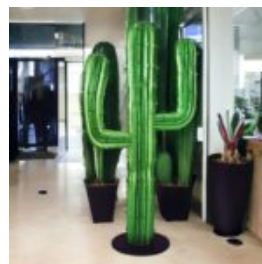

LARGE GIRAFFE 230CM - SMARTIE VERSION

Article Number:
Giraffe Figure 230cm
Product Description:
Large giraffe 230cm hand-painted in...

CACTUS 180 CM - GREEN PEARL MONOCHROME

Article Number:
K3-1-5
Product Description:
Cactus 180 cm - pearl green
Material:
Glass...