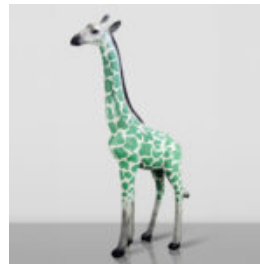

LARGE 3D FIGURE - GIRAFFE WITH GREEN SPOTS

Article Number: GF062 Product Description: Large figure - giraffe in a classic style with green...