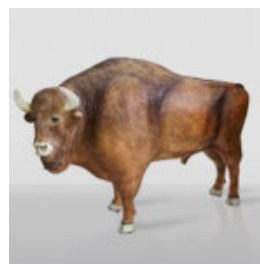

LIFE-SIZE BISON / EUROPEAN BISON FIGURE

Article Number: Bison/European Bison with Fur Product Description: Life-size figure of a...