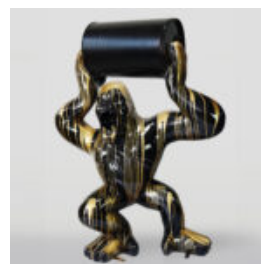

LARGE GORILLA FIGURE WITH GOLDEN TRASH BARREL

Article Number:
G1-5-3
Product Description:
Large black gorilla in golden trash version with...