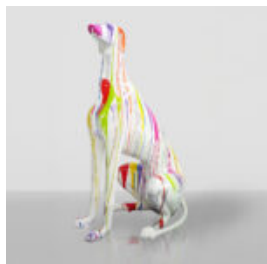

LARGE GREYHOUND DOG FIGURE - TRASH

Article Number: Greyhound XL Product Description: Large greyhound dog figure in a trash...