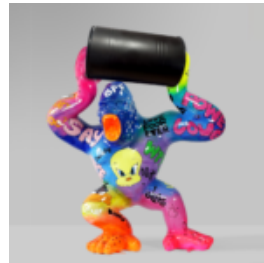

BIG GORILLA WITH A BARREL - LOONEY TUNES

Article number:

G1-5-4

Product description:

Large gorilla with a barrel - Looney...