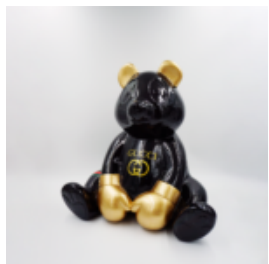

BALLOON DOG - LARGE DECORATIVE FIGURE - YELLOW

Article Number:
B2-1-3
Product Description:
Balloon Dog - Large Decorative...

LARGE LIFE-SIZE GIRAFFE FIGURE - WHITE

Article number:
F041 - white
Product description:
Large life-size giraffe...

LIFE-SIZE HORSE - SILVER

Article number:
F039

Product description:
Life-size horse - silver

Material:
Glass laminate...

A LARGE GEOMETRIC GIRAFFE FIGURE FROM LAMINATE - ARLECCHINO

article number:
S39ar

Description:
A Large Geometric Giraffe Figure From
Laminate - ...