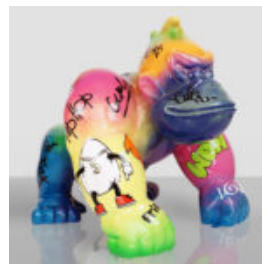

DONKEY KONG - POP ART

Article Number: G1-14-6 Product Description:
Donkey Kong in Pop Art style Material:
Glass...