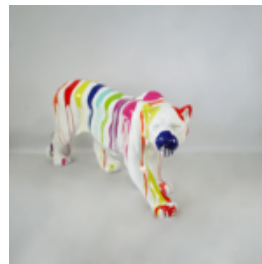

STANDING PANTHER NATURAL SIZE - MULTICOLOR

Article number:
P2-1-9

Product description:
Life-size standing panther - multicolor

Material:...

STANDING LIFE-SIZE PANTHER - GRAFFITI

Article number:
P2-1-9

Product description:
Life-size standing panther - graffiti