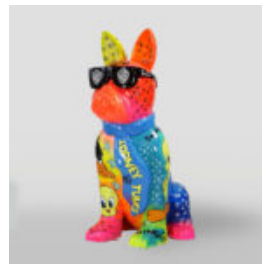

PIES DUŻA FIGURA BULLDOGA Z KRAWATEM W OKULARACH - LOONEY TUNES

Numer artykułu:
B1-5-5

Opis produktu:
Duża figura bulldogga z krawatem w okularach,...