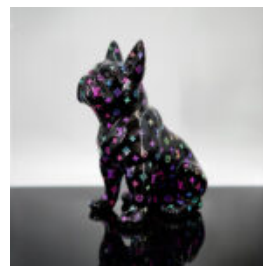

DECORATIVE FIGURINE FRENCH BULLDOG - LV

Article Number:C200s Product Description:Decorative French Bulldog Figurine - motif...