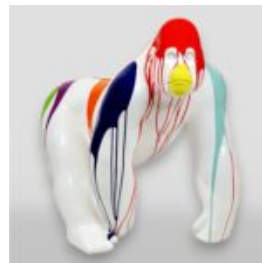

GORILLA JUNGLE - WHITE TRASH

Article number:
G1-10-1

Product description:
Gorilla Jungle - white trash

Material:
Glass...