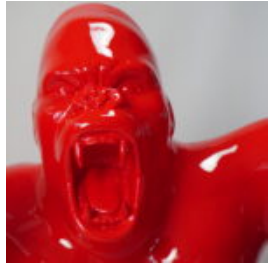

BOXER GORILLA

Product description:
Boxing gorilla - 1 color.
Finish: 1 color + varnish...