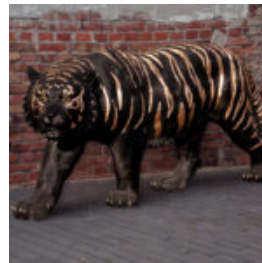

BLACK STANDING TIGER - GOLDEN TRASH

Article number: S94

Product description: Black tiger standing - golden trash

Material: Glass...