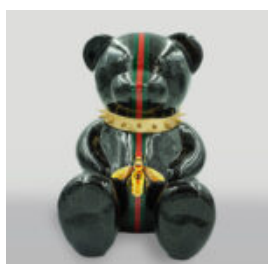

BLACK G BEAR H-45CM

Article number:
M2-4-2
Product description:
Teddy bear G black
Material: Polyester resin -...