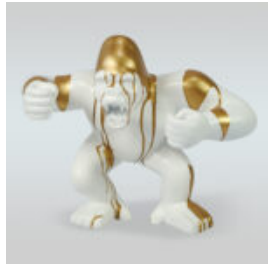

Material:
Polyester...

BLACK HIPPO 40CM - GOLDEN TRASH

Article number:
S87

Product description:
Hippo 40cm - black gold trash

Material:
Polyester...

WHITE GORILLA XS - GOLDEN TRASH

Article number:
G1-4-1

Product description:
Gorilla XS - white gold trash