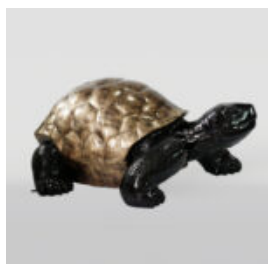

LARGE FIGURE OF A WALKING TURTLE - GOLD PATINA

Article Number:
Z2-2-2
Product Description:
Large figure of a walking turtle - gold...