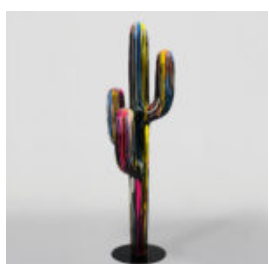

BLACK CACTUS HOOK TRASH

Article Number:
K3-2-7
Product Description:
Cactus - Black Trash
Material:
PWS glass...