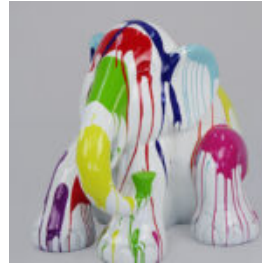

SITTING ELEPHANT L - WHITE TRASH

Article number:
S3-4-1

Product description:
Sitting Elephant L - White...