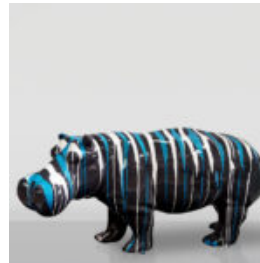

3D FIGURE MADE OF LAMINATE - LIFE-SIZE HIPPOPOTAMUS - TRASH

Article number: GC209 Product description: 3D Figure - Life-size hippopotamus made in the...