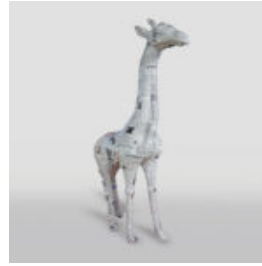

BOXER DOG DECORATIVE FIGURE - SINGLE COLOR

Article number:
B1-C198

Description:
Boxer Dog Resin Decorative Figure -...

SMALL RESIN PENGUIN FIGURINE - SINGLE COLOR

Notice:
Price does not include local taxes, delivery cost and retail packaging.
Minimum...