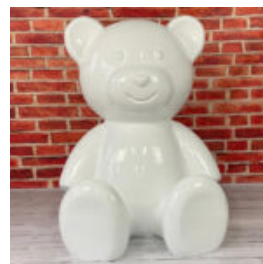

LARGE SITTING BEAR - WHITE COLOR

Article number:
M2-5-2

Product description:
Large sitting teddy bear - color...