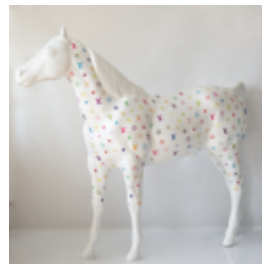

FULL-SIZE HORSE - MONOGRAM

Item Number: P74
Product Description: Full-size Horse - Monogram
Material: Glass laminate...