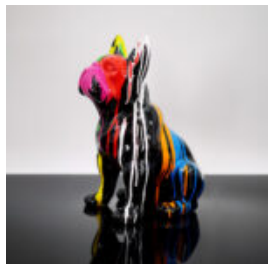

DECORATIVE FIGURINE FRENCH BULLDOG - TRASH

Article Number:C200s Product Description:Decorative French Bulldog Figurine - motif...