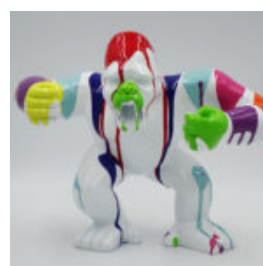

GORYL XS - TRASH

Article number:
G1-4-2

Product description:
Gorilla XS - trash

Material:
Polyester resin -...