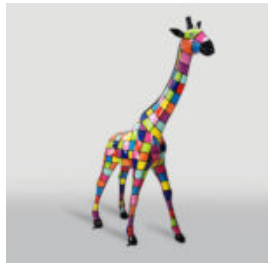

LARGE GIRAFFE 230CM - SMARTIE VERSION

Article Number:
Giraffe Figure 230cm
Product Description:
Large giraffe 230cm hand-painted in...