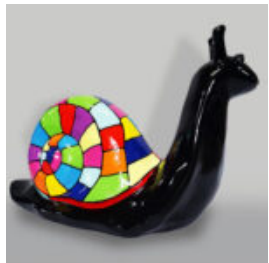

LARGE DECORATIVE FIGURE SNAIL - SMARTIE

Article number:
S1-1-2

Product description:
Large Decorative Figure Snail -...