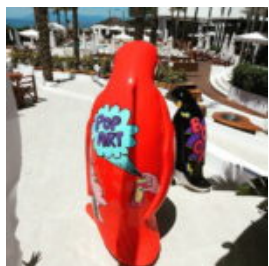

## RESIN HANDMADE GIRAFFE SCULPTURE H-100CM

Article number:  
Giraffe figure 100cm.

Description:  
Resin Handmade Giraffe...