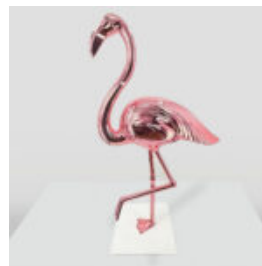

DECORATIVE 3D FLAMINGO FIGURE - CHROMED

Article Number:
F2-1-3
Product Description:
Decorative flamingo figure - chrome...