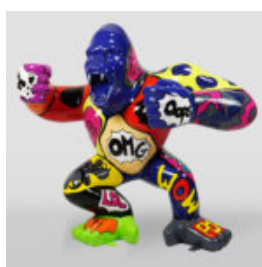

GORILLA XXL 180CM POP-ART VERSION - COMIC

Article number:
G1-1-1

Product description:
Large XXL gorilla hand-painted in Pop-Art version -...