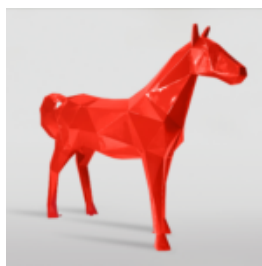

LARGE GEOMETRIC HORSE MADE OF LAMINATE - RED

Article number:
GMF039R
Product description:
Large geometric horse made of laminate
...