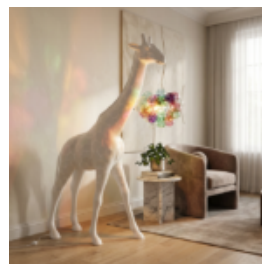

LARGE GIRAFFE 230CM LAMP – WHITE WITH SPOTS VERSION

Article Number: Giraffe Figure 230cm LAMP white Product Description: Large 230cm giraffe, white...