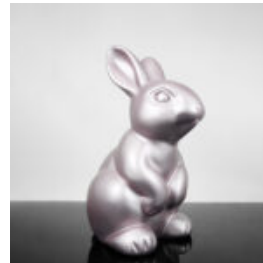

DECORATIVE FIGURE EASTER BUNNY - POWDER PINK

Article Number: EasterBunny Product Description: Decorative figure of an Easter bunny in...