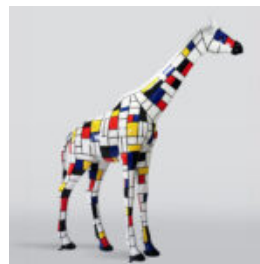

LARGE LIFE-SIZED GIRAFFE FIGURE - MONDRIAN

Article number:
F041 - Mondrian
Product description:
Large life-sized giraffe figure -...