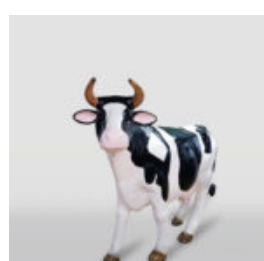

FIBERGLASS COW LIFE SIZE FIGURE - NATURAL COLOR.

Article number:
f018

Description:
Fiberglass cow life size figure - Natural...