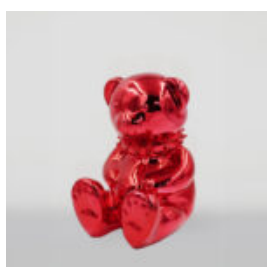

BEAR H-31 CM WITH SPIKED COLLAR IN RED VERSION

Article number:
M2-3-17

Product description:
31cm teddy bear with a red chrome studded...