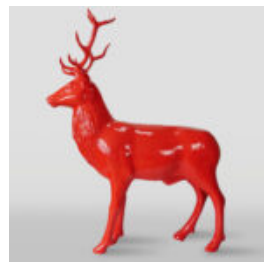

## FIBERGLASS DEER LIFE - SIZE FIGURE - SINGLE COLOR

Article number:  
F006

Description:  
Fiberglass Deer Life - Size Figure - Single...