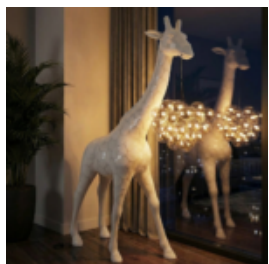

LARGE GIRAFFE 230CM LAMP – BEIGE VERSION WITH SPOTS

Article Number: Giraffe Figure 230cm LAMP cream Product Description: Large giraffe 230cm,...