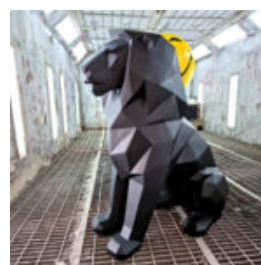

GEOMETRIC LION SCULPTURE SINGLE COLOR

Article number:
Lgmt135
Description:
Geometric Lion Sculpture - Single Color
...