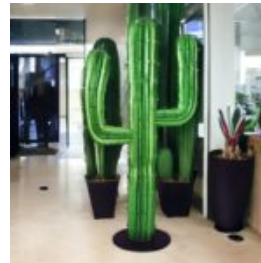

## LARGE GIRAFFE 230CM - SMARTIE VERSION

Article Number:  
Giraffe Figure 230cm  
Product Description:  
Large giraffe 230cm hand-painted in...