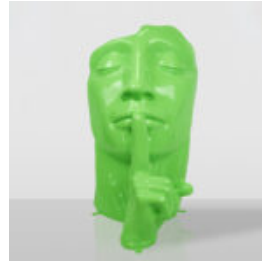

GREEN "FINGER ON LIPS" MASK

Article Number:M3-2-4
Product Description:Green Face Figure – Mask with Finger
Material:PWS...