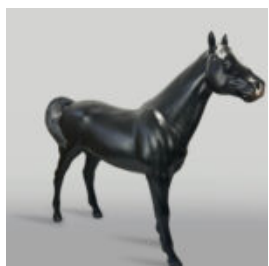

LIFE-SIZE FIGURE OF A BLACK HORSE

Article Number:
F039 Black
Product Description:
Life-size and natural finish figure of a...