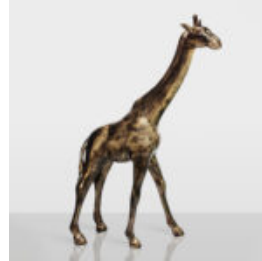

LARGE GIRAFFE 230CM PATINA VERSION

Article number: Giraffe figure 230cm Product description: Large giraffe 230cm patina version...