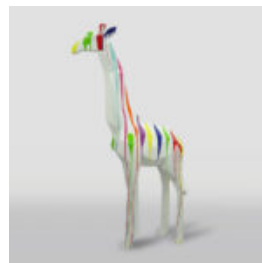

## A LARGE GEOMETRIC GIRAFFE FIGURE FROM LAMINATE - PATINA

article number:  
S39

Product description:  
A large geometric giraffe figure from...