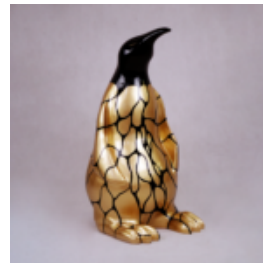

PENGUIN 100 CM - GOLDEN PATCHES

Article number:
P3-1-5

Product description:
Penguin 100 cm - golden patches

Material:
Glass...