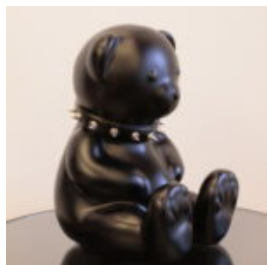

RESIN TEDDY BEAR DECORATION FIGURE - SINGLE COLOR

Article number:
Teddy

Description:
Resin Teddy Bear Decoration Figure -...