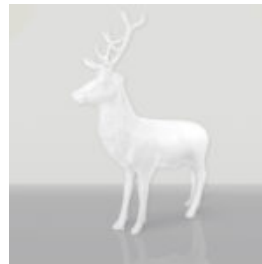

3D DECORATIVE FIGURE - LARGE WHITE DEER

Article Number: F006 Product Description: Life-size deer crafted in white color. Material: PWS...