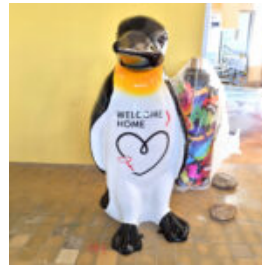

## LIFE SIZE FIBERGLASS CAMEL FIGURE

Article number:  
f053

Description:  
Life size fiberglass camel figure.

...