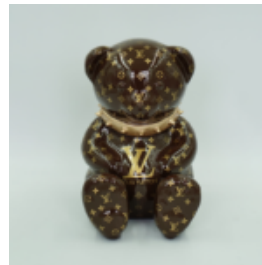

BEAR MONOGRAM H-31CM

Article number:
M2-3-6

Product description:
Bear - monogram

Material: Polyester resin -...