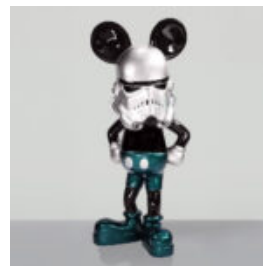

DECORATIVE FIGURINE STORMTROOPER MOUSE GREEN

Article Number:
Green Stormtrooper
Product Description:
Decorative figurine Stormtrooper...