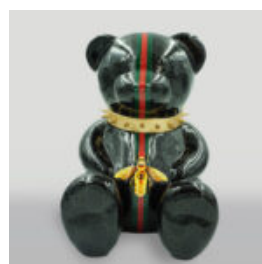

BLACK G BEAR H-45CM

Article number:
M2-4-2
Product description:
Teddy bear G black
Material: Polyester resin -...