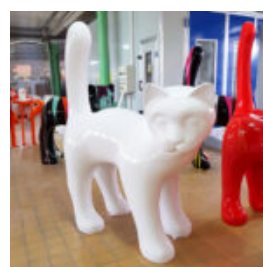

LARGE CAT FIBERGLASS DECORATION FIGURE - SINGLE COLOR EDITION

Notice:
Price does not include local taxes, delivery cost and retail packaging.
Minimum...