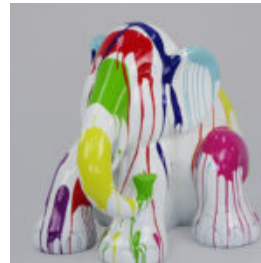

SITTING ELEPHANT L - WHITE TRASH

Article number:
S3-4-1

Product description:
Sitting Elephant L - White...