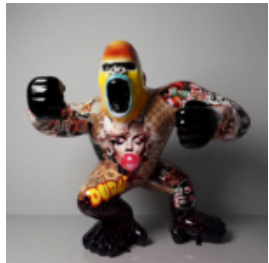

## DECORATIVE FIGURINE – LARGE BLUE SCROOGE MCDUCK

Product Description:  
Large decorative figurine of Scrooge McDuck in a blue...