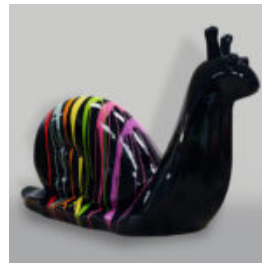

LARGE DECORATIVE SNAIL FIGURE - TRASH

Article Number:
S1-1-1
Product Description:
Large Decorative Snail -...