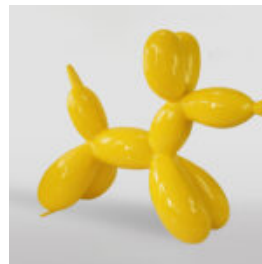

BALLOON DOG - LARGE DECORATIVE FIGURE - YELLOW

Article Number:
B2-1-3

Product Description:
Balloon Dog - Large Decorative...