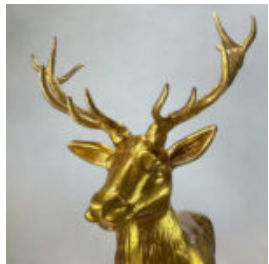

3D DECORATIVE FIGURE - LARGE DEER WITH GOLD GLITTER

Article Number: F006 + glitter Product Description: Life-size deer in gold with glitter....