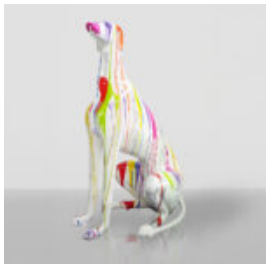

LARGE GREYHOUND DOG FIGURE - TRASH

Article Number: Greyhound XL Product Description: Large greyhound dog figure in a trash...