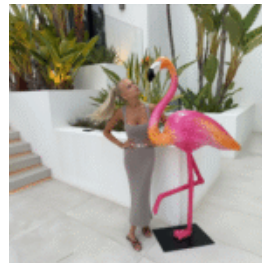

## DECORATIVE FIGURE – MINI SCROOGE MCDUCK

Product Description:  
Mini decorative figure of Scrooge McDuck.  
Material:  
PWS fiberglass...