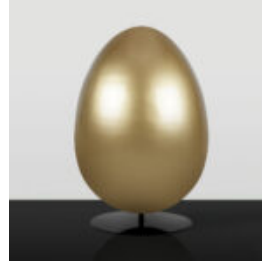

GOLDEN EASTER EGGS - FESTIVE DECORATION

Numer artykułu:
JajkaWielkanocneGold
Opis produktu:
promocyjne reklamowe złote jajka na...