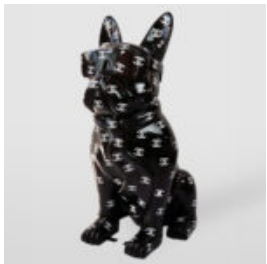

DOG MEDIUM FIGURE OF BULLDOG WITH TIE AND GLASSES - LOGO

Article Number:
B1-28-4
Product Description:
Large bulldog figure with tie and glasses,...