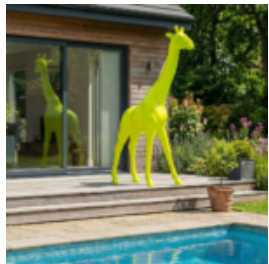

## LARGE GIRAFFE 230CM – COLORFUL VERSION

Article Number: Giraffe Figure 230cm colorful Product Description: Large giraffe 230cm –...