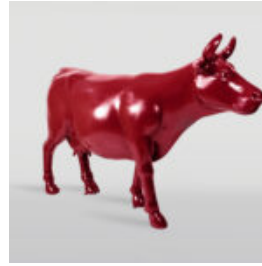

LARGE COW FIGURE - MONOCHROME

Article number:
K1-1-1
Product description:
Life-sized smooth cow.
Available in any color...