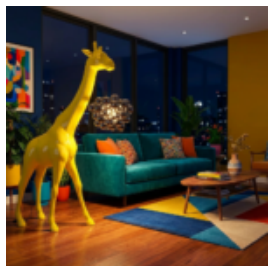

LARGE GIRAFFE 230CM LAMP - YELLOW VERSION

Article number: Giraffe figure 230cm LAMP Product description: Large giraffe 230cm yellow...