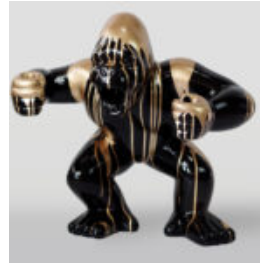

BLACK GORILLA L - GOLDEN TRASH

Article number:
G1-3-2

Product description:
Black gorilla L - golden trash

Material:
Polyester...