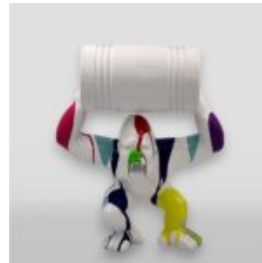

GORILLA TONO XS - WHITE TRASH

Article number:
G1-7-3

Product description:
Gorilla Tono XS - White Trash

Material:
Polyester...