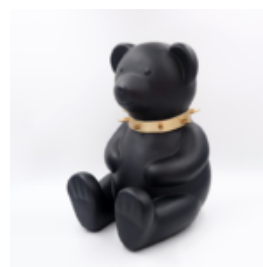

BEAR H-45 CM - BLACK MATTE

Article number:
M2-4-11

Product description:
Bear H-45 cm - black matte

Material:
Polyester...