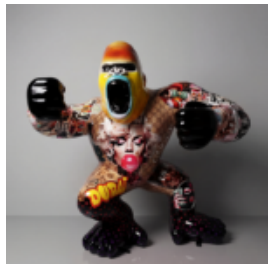

GORILLA XL - DUBAI MOTIF

Article number: G1-2-4
Product description:
Gorilla XL - decorated with a Dubai motif
Material:...