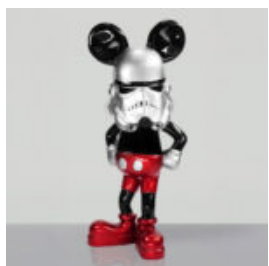

DECORATIVE FIGURINE STORMTROOPER MOUSE RED

Article Number:
Red Stormtrooper
Product Description:
Decorative figurine Stormtrooper Mouse,...