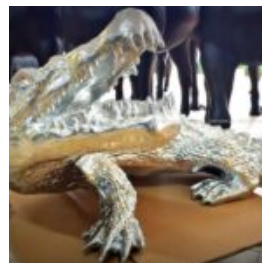

FIBERGLASS DECORATION CROCODILE FIGURE - NATURAL COLOR.

Article number:
f044

Description:
Fiberglass decorating crocodile figure -...