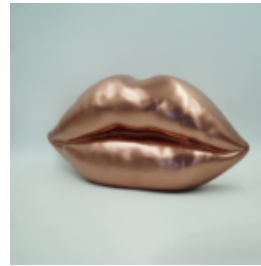

LIPS IN THE COLOR OF ROSE GOLD.

Article number:
U1-1-9
Product description:
Lips in rose gold color
Material:
Polyester resin...