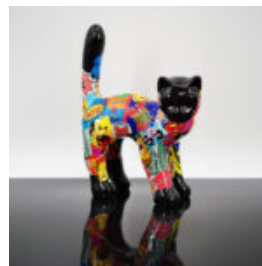

DECORATIVE FIGURINE SMALL STANDING CAT - COMICS

Article number:C094a Product description:Small decorative cat figure - crafted using a...