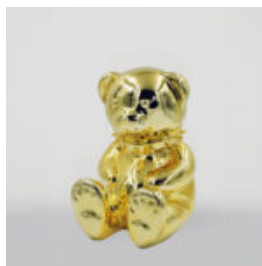

BEAR H-31 CM WITH SPIKED COLLAR IN GOLD VERSION

Article number:
M2-3-15

Product description:
31cm teddy bear with a gold-colored chrome spike...