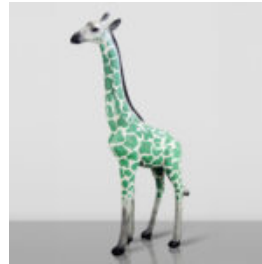

LARGE 3D FIGURE - GIRAFFE WITH GREEN SPOTS

Article Number: GF062 Product Description: Large figure - giraffe in a classic style with green...