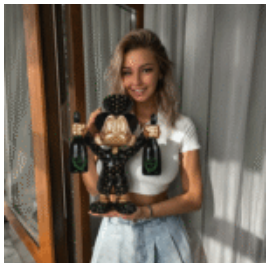

DECORATIVE FIGURE – MINI SCROOGE MCDUCK

Product Description:
Mini decorative figure of Scrooge McDuck.
Material:
PWS fiberglass...