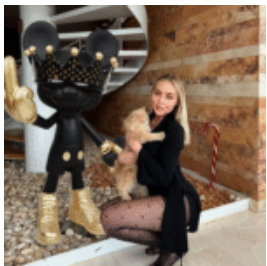

DECORATIVE FIGURE – BAD BOY MOUSE

Article number:
Bad Boy Mouse

Product description:
Decorative Figure Bad Boy...