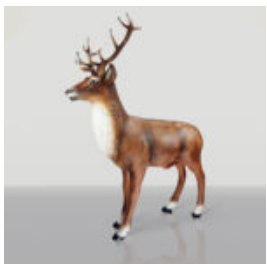

3D DECORATIVE FIGURE - LARGE DEER IN NATURAL COLORATION

Article Number: F006 Product Description: Life-size deer made in natural...