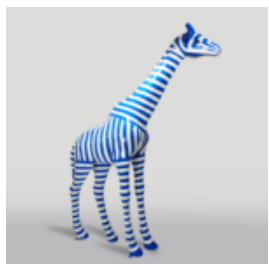

LARGE FIGURE OF NATURAL SIZE GIRAFFE - STRIPES

article number:
F041 - belts

Product description:
A large figure of a giraffe of a...