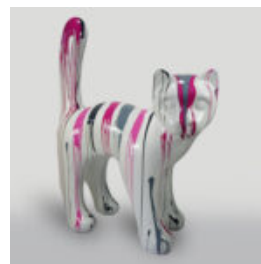

LARGE PINK TRASH CAT

Article number:
C094XLS TRASH

Product description:
Large cat in pink trash...