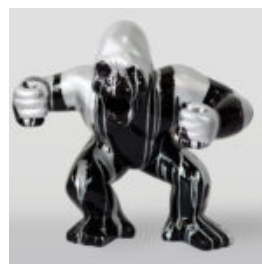

BLACK GORILLA L - SILVER TRASH

Article number:
G1-3-1

Product description:
Black gorilla L - silver trash

Material:
Polyester...