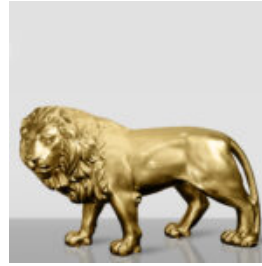

LARGE STANDING LION FIGURE - GOLD

Article Number: S93-5 Product Description: Standing Lion - Gold H- 125cm L -...