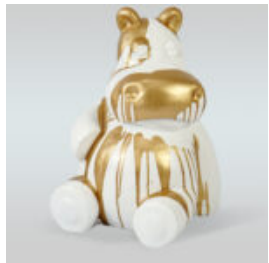

WHITE HIPPO 40CM - GOLDEN TRASH

Article number:
S86

Product description:
Hippo 40cm - white gold trash

Material:
Polyester...