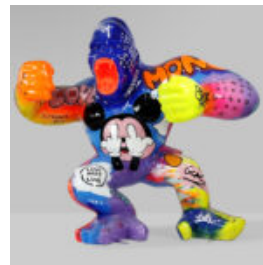

## BIG GORILLA WITH A BARREL - LOONEY TUNES

Article number:

G1-5-4

Product description:

Large gorilla with a barrel - Looney...