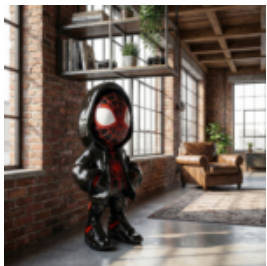

SPIDER-MAN IN TRACKSUIT

Product description:
Decorative figure – Spider-Man
Material:
Composite / PWS fiberglass...