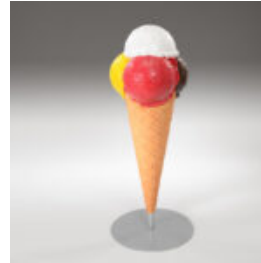

SMALL ADVERTISING FIBERGLASS SCOOP ICE CREAM

Article number:
f118

Description:
Small Advertising Fiberglass scoop ice...