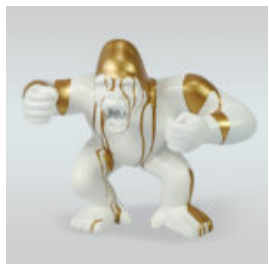

WHITE GORILLA XS - GOLDEN TRASH

Article number:
G1-4-1

Product description:
Gorilla XS - white gold trash

Material:
Polyester...