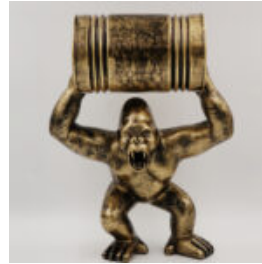

GORILLA TONO XS - PATINA

Article number:
G1-7-1

Product description:
Gorilla Tono XS - Patina

Material:
Polyester resin...