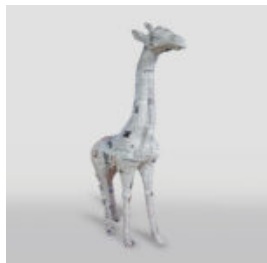

LARGE FIBERGLASS GIRAFFE SCULPTURE - POP -ART EDITION

Notice:
Price does not include local taxes, delivery cost and retail packaging.
Minimum...