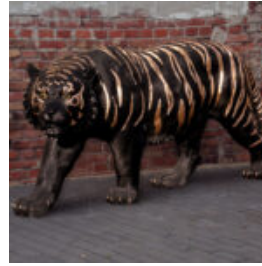

BLACK STANDING TIGER - GOLDEN TRASH

Article number:
S94

Product description:
Black tiger standing - golden trash

Material:
Glass...