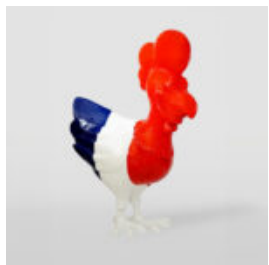

LARGE DECORATIVE ROOSTER FIGURE IN THREE COLORS H-190CM

Article number:

Product description:
Large decorative figure of a rooster in blue, red, and...