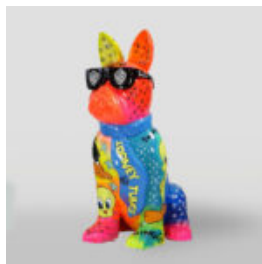

PIES DUŻA FIGURA BULLDOGA Z KRAWATEM W OKULARACH - LOONEY TUNES

Numer artykułu:
B1-5-5

Opis produktu:
Duża figura bulldoga z krawatem w okularach,...