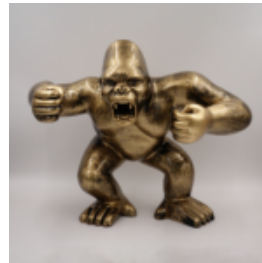

GORILLA S - PATINA

Article number:
G1-8-1

Product description:
Gorilla S - patina

Material:
Polyester resin -...