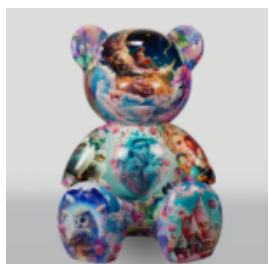

LARGE SITTING BEAR - SWEET THEME

Numer artykułu:
M2-5-4
Opis produktu:
Duży siedzący miś z motywem sweet, wytworzony...