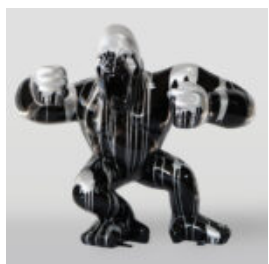

BLACK GORILLA XL - SILVER TRASH

Article number:
G1-2-1

Product description:
Black gorilla XL - silver...