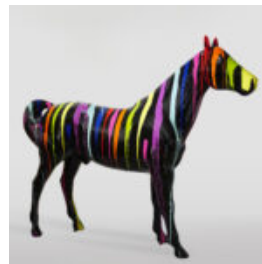

COLORFUL LIFE-SIZE STATUE OF A HORSE BLACK TRASH

Article number:
F039tr
Product description:
Colorful life-size statue of a horse - black...