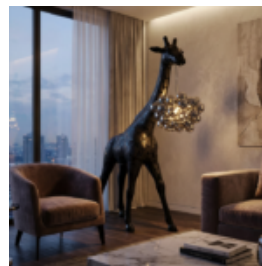

LARGE GIRAFFE 230CM LAMP – BLACK VERSION WITH SPOTS

Article Number: Giraffe Figure 230cm LAMP black Product Description: Large 230cm giraffe, black...