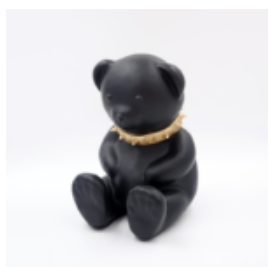

BEAR H-31 CM - BLACK MATTE

Article number:
M2-3-11

Product description:
Bear H-31 cm - matte black

Material:
Polyester...