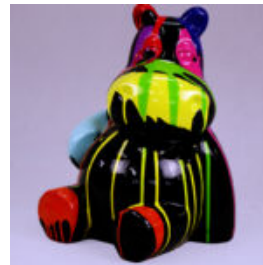

HIPPO 40CM - BLACK TRASH

Article number:
S51

Product description:
Hippo 40cm - black trash

Material:
Polyester resin -...