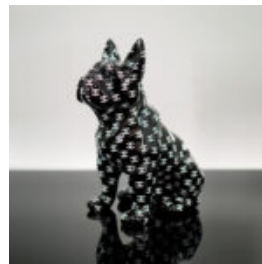

DECORATIVE FIGURINE FRENCH BULLDOG - CC

Article Number:C200s Product Description:Decorative French Bulldog Figurine - motif...