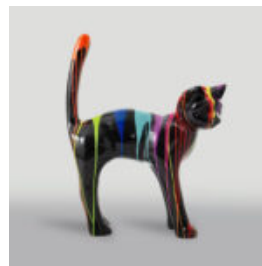

CAT DECORATION FIBERGLASS SCULPTURE - MIDDLE SIZE

Article number:
C094M

Description:
Middle size cat sculpture.

...