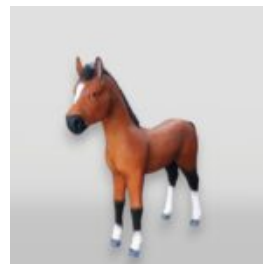

## ZEBRA REALISTIC LIFE SIZE FIBERGLASS FIGURE

Article number:  
F040

Description:  
zebra realistic life size fiberglass...