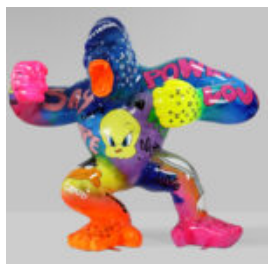

BIG GORILLA - LOONEY TUNES

Article number:
G1-1-2

Product description:
Large gorilla - Looney Tunes

Material:
Glass...