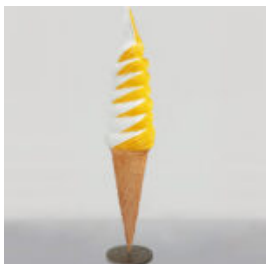

## CAT DECORATION FIBERGLASS SCULPTURE - MIDDLE SIZE

Article number:  
C094M

Description:  
Middle size cat sculpture.

...