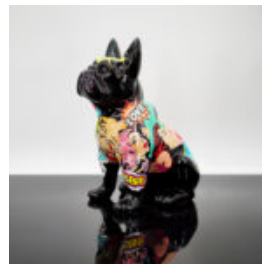

DECORATIVE FIGURINE FRENCH BULLDOG - COMICS

Article Number: C200s Product Description: Decorative French Bulldog Figurine - Comics...