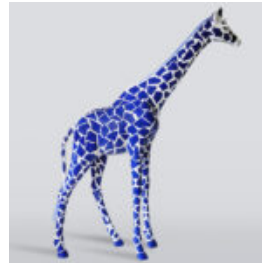

LARGE LIFE-SIZE GIRAFFE SCULPTURE - MODERN

Item Number:
F041 - modern
Product Description:
Large life-size giraffe...