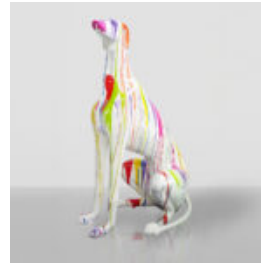

LARGE GREYHOUND DOG FIGURE - TRASH

Article Number:
Greyhound XL
Product Description:
Large greyhound dog figure in a trash...