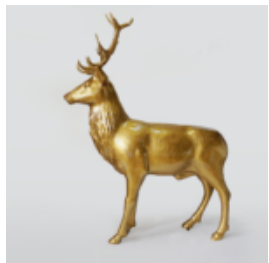

UNIQUE ORIGAMI FIGURE - LARGE BOXER DOG

Item Number:
BokserOrigami
Product Description:
Unique 3D Origami Geometric Boxer Dog Figure...

LIFE-SIZE FIGURE OF A BLACK HORSE

Article Number:
F039 Black
Product Description:
Life-size and natural finish figure of a...

DOG LARGE FIGURE ENGLISH BULLDOG

Article Number:
C197XL Red
Product Description:
Large Figure of Promotional Dog - English...

DECORATIVE 3D FIGURE - BIG RED DEER

Article Number:
F006 Red
Product Description:
Life-size Deer
Material:
Glass Laminate...