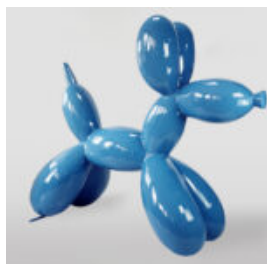

BALLOON DOG - LARGE DECORATIVE FIGURE - BLUE

Article Number:
B2-1-2
Product Description:
Balloon Dog - Large Decorative...