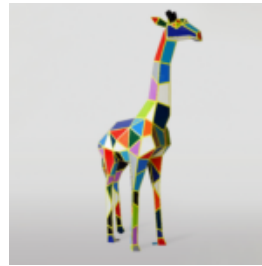

A LARGE GEOMETRIC GIRAFFE FIGURE FROM LAMINATE - ARLECCHINO

article number:
S39ar

Description:
A Large Geometric Giraffe Figure From Laminated - ...