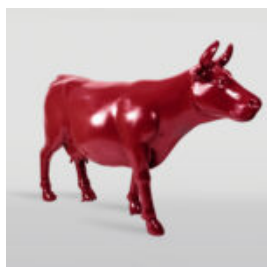

LARGE COW FIGURE - MONOCHROME

Article number:
K1-1-1
Product description:
Life-sized smooth cow.
Available in any color...