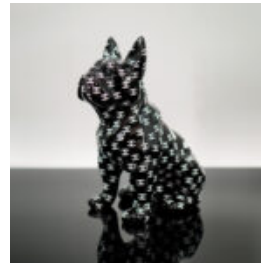

DECORATIVE FIGURINE FRENCH BULLDOG - CC

Article Number:C200s
Product Description:Decorative French Bulldog Figurine - motif...