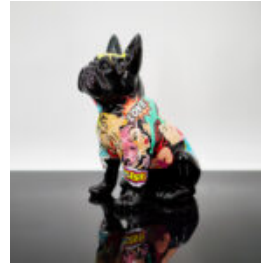

DECORATIVE FIGURINE FRENCH BULLDOG - COMICS

Article Number:
C200s
Product Description:
Decorative French Bulldog Figurine - Comics...