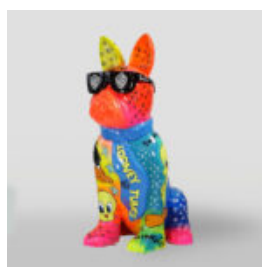

BEAR STANDING LOONEY TUNES

article number:
M2-2-1

Product description:
standing bear-Looney Tunes, hand-painted...

LARGE LIFE-SIZED GIRAFFE FIGURE - MONDRIAN

Article number:
F041 - Mondrian
Product description:
Large life-sized giraffe figure -...

LARGE LIFE-SIZED GIRAFFE FIGURE - RED

Article number:
F041 - red
Product description:
Large life-sized giraffe figure -...

A LARGE LIFE-SIZE GIRAFFE FIGURE - SMARTIE

Article Number:
F041 - Smartie
Product Description:
Large life-size giraffe figure,...

DONKEY KONG - MARYNARZ CZERWONY

Numer artykułu:
G1-14-1

Opis produktu:
Donkey Kong - marynarz w wersji...

PIES DUŻA FIGURA BULLDOGA Z KRAWATEM W OKULARACH – LOONEY TUNES

Numer artykułu:
B1-5-5

Opis produktu:
Duża figura bulldoga z krawatem w
okularach,...