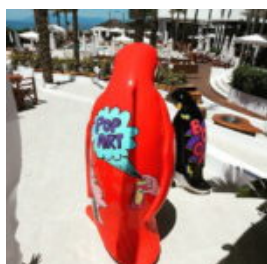

LARGE FIBERGLASS PENGUIN STATUE - NATURAL COLORS.

Article number:
f079

Description:
Large Fiberglass Penguin Statue - Natural...

HIPPOPOTAMUS LARGE FIBERGLASS OUTDOOR FIGURE

Article number:
GC209

Description:
Hippopotamus Large Fiberglass Figure -...