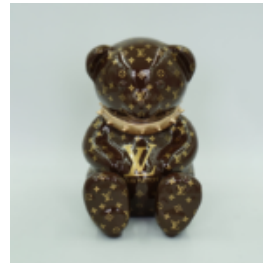

TEDDY BEAR MONOGRAM H-31CM

article number:
M2-3-6

Product description:
Miś - monogram

Material: polyester...