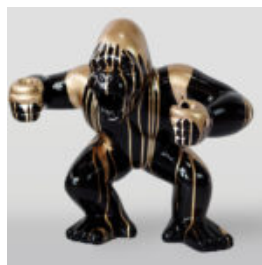

CZARNY GORYL L - ŻŁOTY TRASH

Numer artykułu:
G1-3-2

Opis produktu:
Czarny goryl L - złoty trash

Materiał:
Żywica...