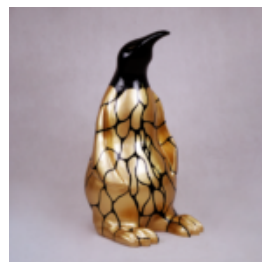

PENGUIN 100 CM - GOLDEN PATCHES

article number:
P3-1-5

Product description:
Penguin 100 cm - golden patches

...