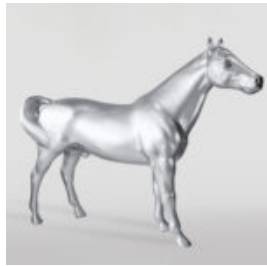

Numer artykułu:
G1-14-3

Opis produktu:
Donkey Kong - marynarz

Materiał: Laminat...

DECORATIVE FLAMINGO 3D FIGURE - POP ART

Article number:
F2-1-2

Product description:
Decorative flamingo 3D figure - pop art
Includes...

BALLOON DOG - LARGE DECORATIVE FIGURE - YELLOW

Article Number:
B2-1-3
Product Description:
Balloon Dog - Large Decorative...

LARGE LIFE-SIZE GIRAFFE FIGURE - WHITE

Article number:
F041 - white
Product description:
Large life-size giraffe...