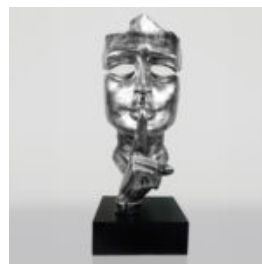

LARGE MASK BASED ON - SILVER PATINA

article number:
M3-1-2
Product description:
Large mask based on - silver patina
...