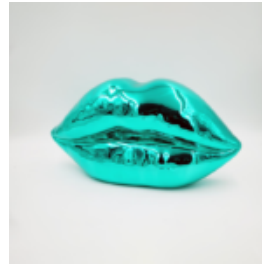

LIPS RED CHROME

article number:
U1-1-1

Product description:
Lips red chrome

Material:
Polyester...

SILVER CHROME LIPS

article number:
U1-1-3

Product description:
Silver chrome lips

Material:...