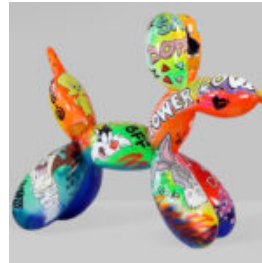

LARGE BALLOON DOG - LOONEY TUNES

article number:
B2-1-1

Product description:
Large balloon dog - Looney Tunes

...