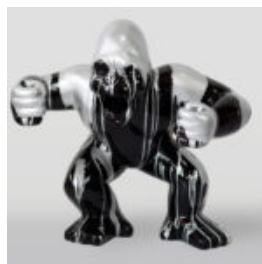

CZARNY GORYL L - SREBRNY TRASH

Numer artykułu:
G1-3-1

Opis produktu:
Czarny goryl L - srebrny...