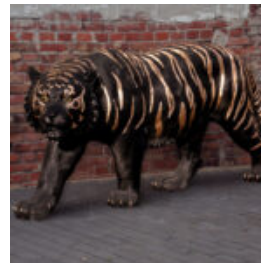

LION SITTING - GOLDEN MANE, PAINTED

article number:
S92

Description:
Lion Sitting - Golden Mane, Painted

Material:
...

STANDING LION - PATINA

article number:
S93

Description:
Standing Lion - Patina

Material:
Fiberglass...