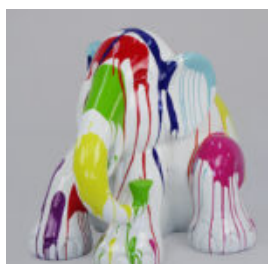

SUN SITTING L - WHITE TRASH

article number:
S3-4-1

Product description:
Sun sitting l - white trash

Materiał:...