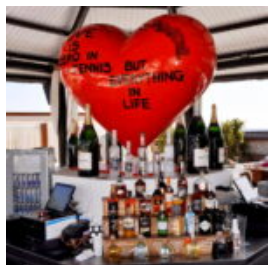

BIG FIBERGLASS HEART MODEL - SINGLE COLOR

Article number:
Big Heart.

Description:
Big Fiberglass Heart Model - Single...