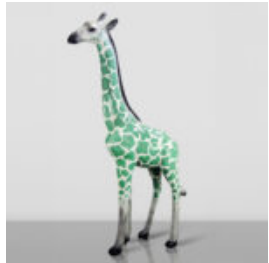

LARGE 3D FIGURE - GIRAFFE WITH GREEN SPOTS

Article Number:GF062
Product Description:
Large figure - giraffe in a classic style with green...