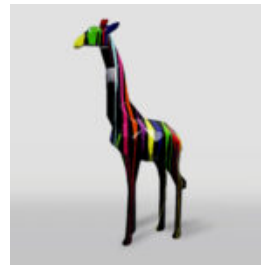

article number:
S39

Product description:
A large geometric giraffe figure from...

RYBA XL - CZARNY SPLASH

Numer artykułu:
R1-1-1

Opis produktu:
Ryba XL - czarny splash

Materiał:
Laminat...

LARGE GEOMETRIC GIRAFFE FIGURE MADE OF LAMINATE - BLACK TRASH