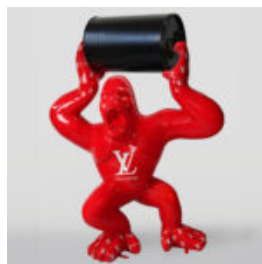

Article Number:
B2-1-2
Product Description:
Balloon Dog - Large Decorative...

LARGE GORILLA FIGURE WITH BARREL WITH LV LOGO

Article Number:
G1-5-1
Product Description:
Large, red gorilla figure with...

DUŻA MASKA NA PODSTAWIE – W NIEBIESKIE ŁATY