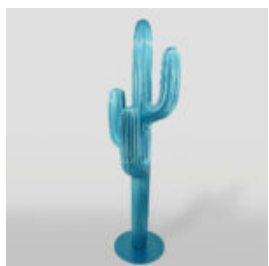

DECORATIVE FIGURINE FRENCH BULLDOG - CC

Article Number:C200s
Product Description:Decorative French Bulldog Figurine - motif...

DECORATIVE FIGURINE FRENCH BULLDOG - T

Article Number:C200s
Product Description:Decorative Figurine French Bulldog - motif...

MONOCHROMATIC GEOMETRIC LION FIGURE

Item Number:
LGMT135
Product Description:
Monochromatic Geometric Lion Figure
Finish: 1...

CACTUS BLUE METALLIC HOOK

Article number:
K3-2-5
Product description:
Cactus - Blue Metallic
Material:
PWS glass...