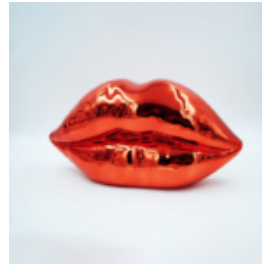

LIPS RED CHROME

article number:
U1-1-1

Product description:
Lips red chrome

Material:
Polyester...