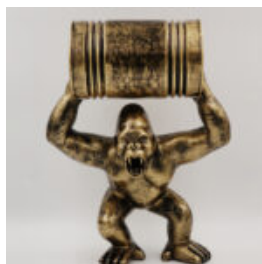

Materiał:
Laminat...

TONO XS GORILLA - PATINA

article number:
G1-7-1

Product description:
Tono xs gorilla - Patina

Material:...

GORILLA S - PATINA

article number:
G1-8-1

Product description:
Gorilla s - patina