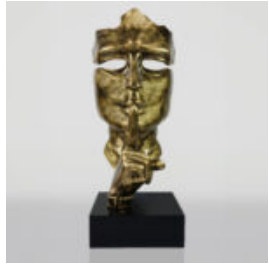

LARGE MASK BASED ON - GOLD PATINA

article number:
M3-1-1

Product description:
Large mask based on - gold patina

...