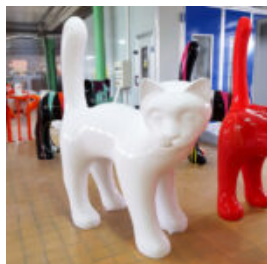

LARGE CAT FIBERGLASS DECORATION FIGURE - SINGLE COLOR EDITION

Notice:
Price does not include local taxes, delivery cost and retail packaging.
Minimum...