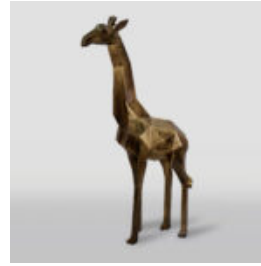

A LARGE GEOMETRIC GIRAFFE FIGURE FROM LAMINATE - PATINA

article number:
S39

Product description:
A large geometric giraffe figure from...