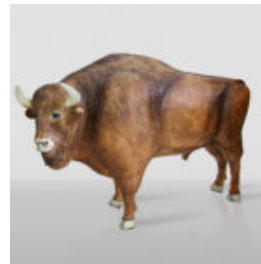

LIFE-SIZE BISON / EUROPEAN BISON FIGURE

Article Number:Bison/European Bison with Fur
Product Description:Life-size figure of a...