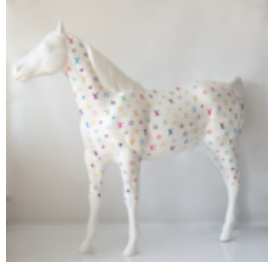

FULL-SIZE HORSE - MONOGRAM

Item Number: P74
Product Description: Full-size Horse - Monogram
Material: Glass laminate...