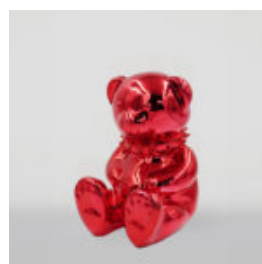

TEDDY BEAR H-31 CM WITH COLLAR WITH SPIKES RED VERSION

article number:
M2-3-17
Product description:
Miś 31cm with collar with spikes in...