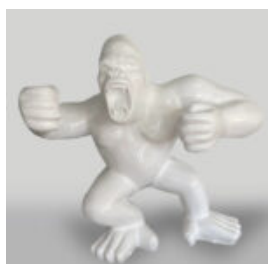

LARGE FIGURE OF A WHITE BOXER GORILLA

Article Number:
G1-1-4
Product Description:
Boxing Gorilla Large Figure - 1 color.
Finish: 1...