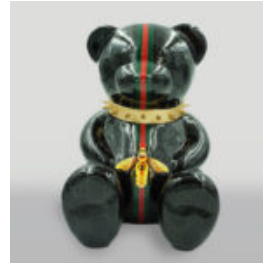

BEAR G BLACK H-45CM

article number:
M2-4-2

Product description:
Bear G Black

Material: polyester resin...