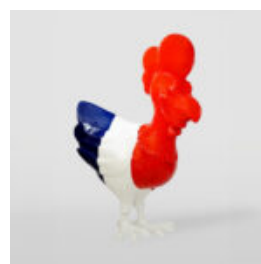

LARGE GIRAFFE 230CM - SMARTIE VERSION

Article Number:
Giraffe Figure 230cm
Product Description:
Large giraffe 230cm hand-painted in...

CACTUS 180 CM - GREEN PEARL MONOCHROME

Article Number:
K3-1-5
Product Description:
Cactus 180 cm - pearl green
Material:
Glass...