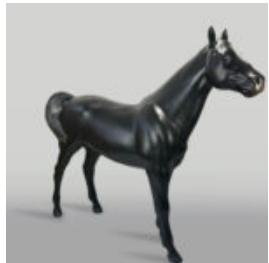

LIFE-SIZE FIGURE OF A BLACK HORSE

Article Number:
F039 Black
Product Description:
Life-size and natural finish figure of a...