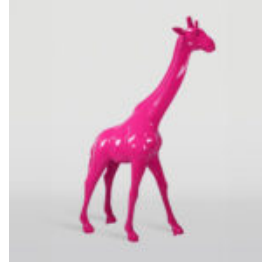

LARGE GIRAFFE 230CM PATCH VERSION

article number:
Figure Giraffe 230cm

Product description:
Large giraffe 230cm white...

LARGE GIRAFFE 230CM PINK VERSION

article number:
Figure Giraffe 230cm

Product description:
Large giraffe 230cm pink...