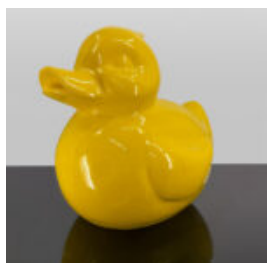

LARGE FRENCH BULLDOG - ONE COLOR

Notice:
Price does not include local taxes, delivery cost and retail packaging.
Minimum...

LARGE CAT FIBERGLASS DECORATION FIGURE - SINGLE COLOR EDITION

Notice:
Price does not include local taxes, delivery cost and retail packaging.
Minimum...

SMALL CAT RESIN HANDMADE DÉCOR FIGURINE

Article number:
C094A

Description:
Small Cat Resin Handmade Figurine -...

SMALL RESIN HANDMADE DUCK INTERIOR FIGURE

Article number:
GC214

Description:
Small Handmade Duck Interior Figure -...