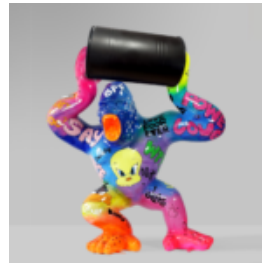

...

LARGE BALLOON DOG - LOONEY TUNES

article number:
B2-1-1

Product description:
Large balloon dog - Looney Tunes

...

BIG BITTER WITH A BARREL - LOONEY TUNES

article number:

G1-5-4

Product description:

Big bitter with a barrel - Looney...

BIG GORILLA - LOONEY TUNES

article number:
G1-1-2

Product description:
Big Gorilla - Looney Tunes

Material:...

LARGE SITTING BEAR - ORANGE COLOR

article number:
M2-5-1