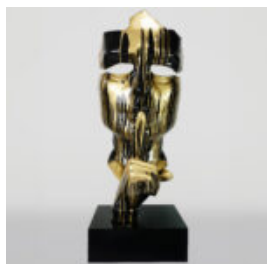

Article Number:
Giraffe Figure 230cm
Product Description:
Large giraffe 230cm white...

LARGE MASK BASED ON - WHITE

article number:
M3-1-4
Product description:
Big mask based on - white
Material:...

LARGE MASK BASED ON - BLACK - GOLDEN ROUTE