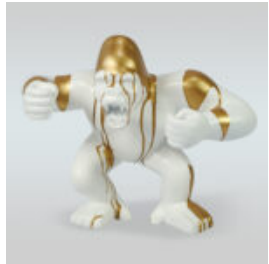

WHITE GORYL XS - GOLDEN TRASH

article number:
G1-4-1

Product description:
Goryl XS - white and golden trash

...