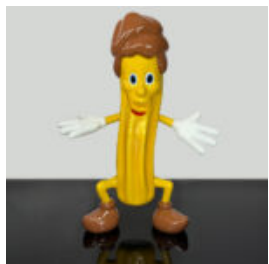

ADVERTISING FIGURE CHURROS

Article Number:
Churros
Product Description:
Material:
Glass laminate PWS
Size:
H -...