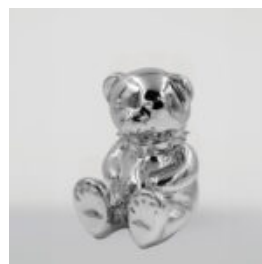

LARGE GIRAFFE 230CM COLOR ZEBRA

article number:
Figure Giraffe 230cm
Product description:
Large giraffe 230cm white,...

TEDDY BEAR H-31 CM WITH COLLAR WITH SPIKES SILVER VERSION

article number:
M2-3-16
Product description:
Miś 31cm with a collage with silver...