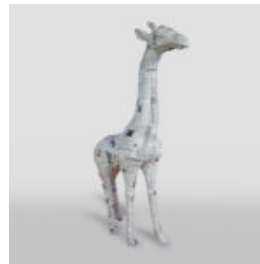

BOXER DOG DECORATIVE FIGURE - SINGLE COLOR

Article number:
B1-C198

Description:
Boxer Dog Resin Decorative Figure -...

SMALL RESIN PENGUIN FIGURINE - SINGLE COLOR

Notice:
Price does not include local taxes, delivery cost and retail packaging.
Minimum...