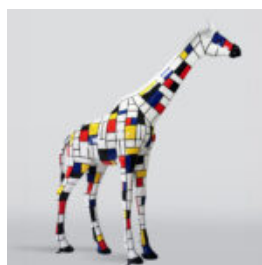

BEAR STANDING LOONEY TUNES

article number:
M2-2-1

Product description:
standing bear-Looney Tunes, hand-painted...

LARGE LIFE-SIZED GIRAFFE FIGURE - MONDRIAN

Article number:
F041 - Mondrian
Product description:
Large life-sized giraffe figure -...