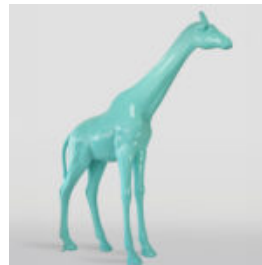

LARGE GIRAFFE 230CM PATCH VERSION

article number:
Figure Giraffe 230cm

Product description:
Large giraffe 230cm white...

LARGE GIRAFFE 230CM PINK VERSION

article number:
Figure Giraffe 230cm

Product description:
Large giraffe 230cm pink...

LARGE WALKING TURTLE FIGURE - SMARTIES

Article Number:
Turtle - Smarties
Product Description:
Large walking turtle figure -...

LARGE LIFE-SIZED GIRAFFE FIGURE - SEAFOAM

Article Number:
F041 - seafoam

Product Description:
Large life-sized giraffe...