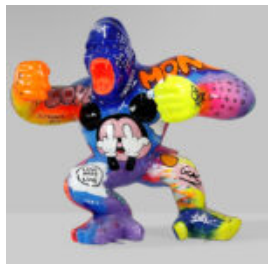

BIG GORILLA - POP ART

article number:
G1-1-3

Product description:
Big Gorilla - Pop Art

Material:
PWS...

LARGE SEATING BEAR - WHITE

article number:
M2-5-2

Product description:
Large seating bear - white

Material:...