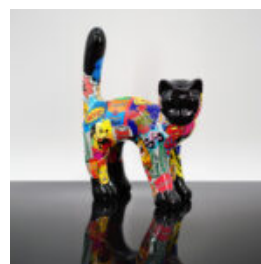

DECORATIVE FIGURINE SMALL STANDING CAT - TRASH

Article number:C094a
Product description:Small decorative cat figure - in the trash...

DECORATIVE FIGURINE SMALL STANDING CAT - T

Article number:
C094a
Product description:
Small decorative cat figure - version made in T...