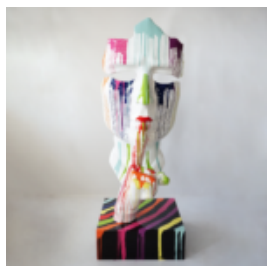

LARGE MASK BASED ON - TRASH

article number:
M3-1-9

Product description:
Large mask based on

Material:
PWS...