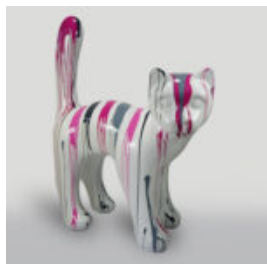

DUŻY KOT TRASH RÓŻOWY

Numer artykułu:
C094XLS TRASH

Opis produktu:
Duży kot w wersji różowego...