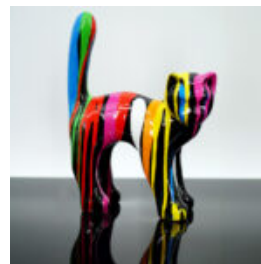

DECORATIVE FIGURINE SMALL STANDING CAT - TRASH

Article number:C094a
Product description:Small decorative cat figure - in the trash...