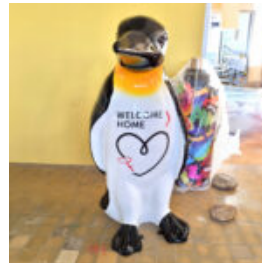

Article number:
f053

Description:
Life size fiberglass camel figure.

...

LARGE FIBERGLASS PENGUIN FIGURE - 170CM

Notice:
Price does not include local taxes, delivery cost and retail packaging.
Minimum...

FIBERGLASS RHINO LIFE SIZE FIGURE