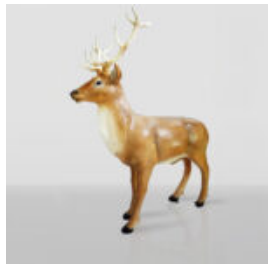

3D DECORATIVE FIGURE - LARGE DEER IN NATURAL COLORATION

Article Number:
F006
Product Description:
Life-size deer made in natural...