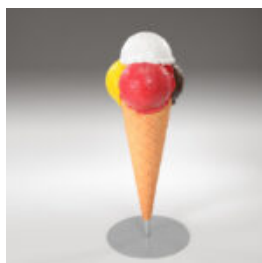

SMALL ADVERTISING FIBERGLASS SCOOP ICE CREAM

Article number:
f118

Description:
Small Advertising Fiberglass scoop ice...