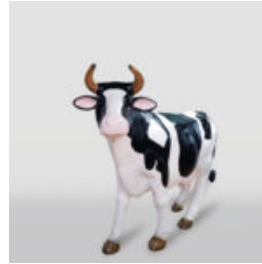

FIBERGLASS COW SHAPED BENCH - COLOR STRIPES EDITION

Article number:
f016b

Description:
Fiberglass Cow Shaped Bench - Color...

FIBERGLASS COW LIFE SIZE FIGURE - NATURAL COLOR.

Article number:
f018

Description:
Fiberglass cow life size figure - Natural...