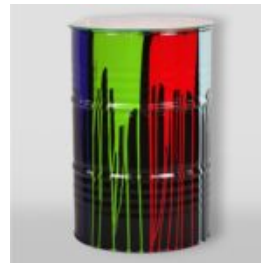

BECZKA - CZARNY TRASH

Numer artykułu:
B3-1-2

Opis produktu:
Beczka - czarny...