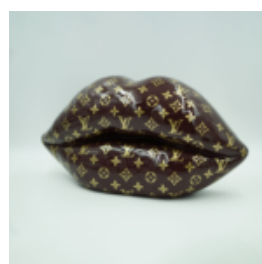

BROWN LIPS WITH A GOLDEN MONOGRAM

article number:
U1-1-7

Product description:
Brown lips with a golden monogram L

...