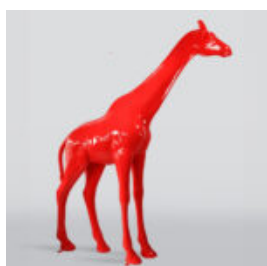

BEAR STANDING LOONEY TUNES

article number:
M2-2-1

Product description:
standing bear-Looney Tunes, hand-painted...

LARGE LIFE-SIZED GIRAFFE FIGURE - MONDRIAN

Article number:
F041 - Mondrian
Product description:
Large life-sized giraffe figure -...