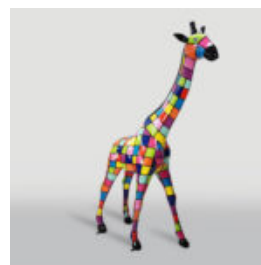

LARGE GIRAFFE 230CM - SMARTIE VERSION

Article Number:
Giraffe Figure 230cm
Product Description:
Large giraffe 230cm hand-painted in...