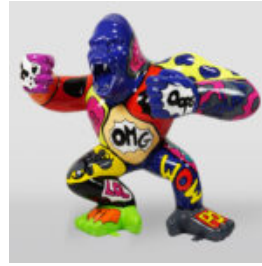

GORYL XXL 180CM POP -ART VERSION - COMIC BOOK

article number:
G1-1-1

Product description:
Big Gorilla XXL hand -painted in the pop...