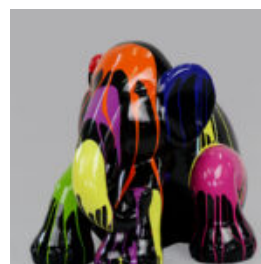

SUN SITTING L - BLACK TRASH

article number:
S3-4-2

Product description:
Sun sitting l - black trash

Materiał:...