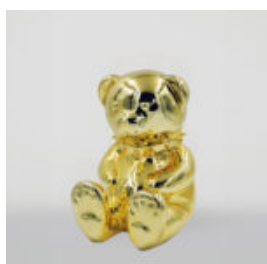

LARGE GIRAFFE 230CM COLOR ZEBRA

article number:
Figure Giraffe 230cm
Product description:
Large giraffe 230cm white,...

TEDDY BEAR H-31 CM WITH COLLAR WITH SPIKES SILVER VERSION

article number:
M2-3-16
Product description:
Miś 31cm with a collage with silver...