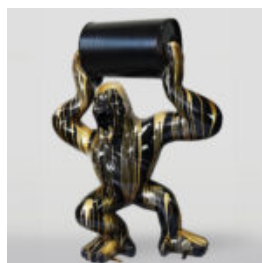

LARGE GORILLA FIGURE WITH GOLDEN TRASH BARREL

Article Number:
G1-5-3
Product Description:
Large black gorilla in golden trash version
with...