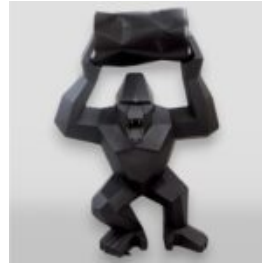

Description:
Bull...

GEOMETRIC LION SCULPTURE SINGLE COLOR

Article number:
Lgmt135

Description:
Geometric Lion Sculpture - Single Color

...

BOXER GORILLA LARGE FIGURE 180CM

Article number:
GB180

Description:
Boxer Gorilla Large Figure 180cm - Single...