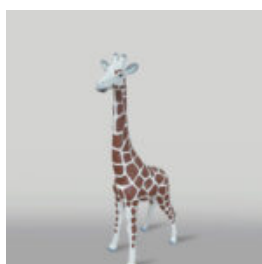

RESIN HANDMADE GIRAFFE SCULPTURE H-100CM

Article number:
Giraffe figure 100cm.

Description:
Resin Handmade Giraffe...