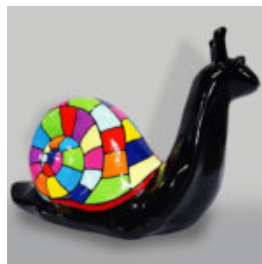

NATURALNY TYGRYS STOJĄCY - SZARY

Numer artykułu:
S94

Opis produktu:
Naturalny tygrys stojący -...

DECORATIVE 3D FLAMINGO FIGURE - CHROMED

Article Number:
F2-1-3
Product Description:
Decorative flamingo figure - chrome...

LARGE DECORATIVE FIGURE SNAIL - SMARTIE

Article number:
S1-1-2
Product description:
Large Decorative Figure Snail -...

LARGE DECORATIVE SNAIL FIGURE - TRASH

Article Number:
S1-1-1
Product Description:
Large Decorative Snail -...