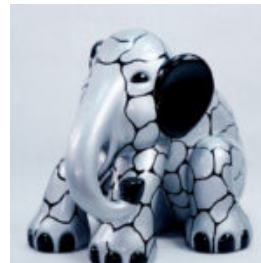

SUN SITTING L - SILVER PATCHES

article number:
S3-4-4

Product description:
Sun sitting l - silver patches

...