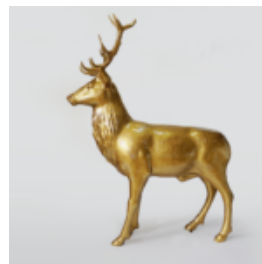

FIBERGLASS LARGE LION FIGURE - SINGLE COLOR EDITION

Article number:
Large Lion Figure.

Description:
Fiberglass Large Lion Figure...

RESIN CAT SEATED FIGURINE - SINGLE COLOR

Article number:
C014

Description:
Resin cat seat figurine - Single Color.
...