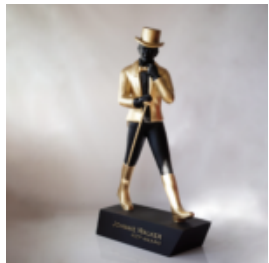

JOHNNIE WALKER - KEEP WALKING

article number:
R02

Product description:
Johnnie Walker - Keep Walking

Material:...