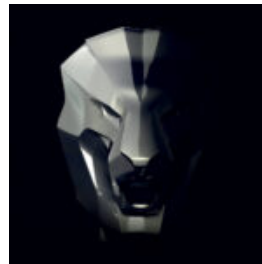

EXCLUSIVE LION FIGURE - SILVER GLOSS

Article number: LewPGsilver Product description: Exclusive figure of a walking lion with a long...