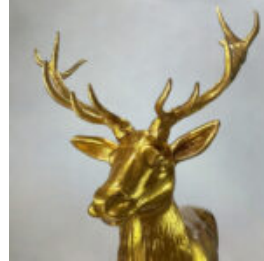

3D DECORATIVE FIGURE - LARGE DEER WITH GOLD GLITTER

Article Number:F006 + glitter Product Description:Life-size deer in gold with glitter...