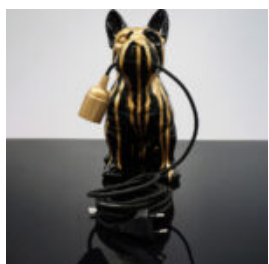

DECORATIVE FIGURE FRENCH BULLDOG LAMP - DESIGN VII

Article Number: C200s LAMP Product Description: Black decorative figure with golden accents -...