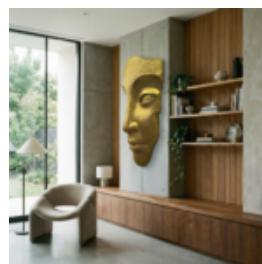

FACE WALL DECORATION – GOLD COLOR

Product description:
Decorative figure – wall-mounted face in gold...