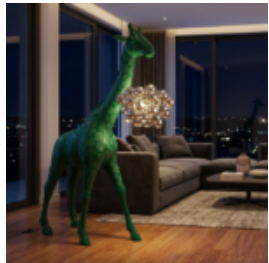

LARGE GIRAFFE 230CM – COLORFUL VERSION

Article Number:
Giraffe Figure 230cm colorful
Product Description:
Large giraffe 230cm –...

LARGE GIRAFFE 230CM – FLUORESCENT YELLOW VERSION

Article Number:
Giraffe Figure 230cm fluo
Product Description:
Large giraffe 230cm in...