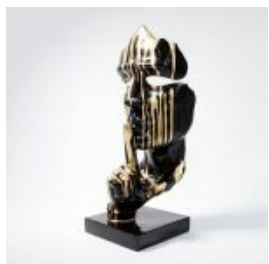

SMALL MASK ON A STAND - MOTIF V

Article number: M3-4-5 Product description: Small mask on a stand - motif 5 Material: Polyester...