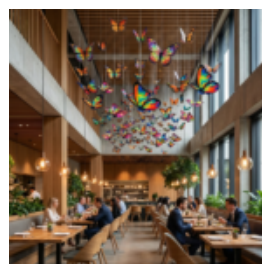

DECORATIVE FIGURE – HANGING BUTTERFLY, PASTEL VERSION

Product description:
Decorative Butterfly Figure for hanging in pastel version
Material:
PWS...