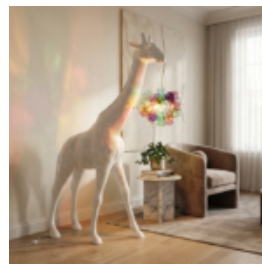

LARGE GIRAFFE 230CM LAMP – WHITE WITH SPOTS VERSION

Article Number: Giraffe Figure 230cm LAMP white
Product Description: Large 230cm giraffe, white...