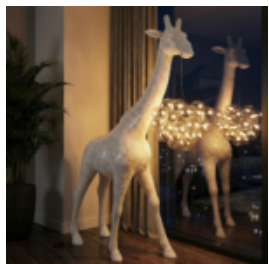

LARGE GIRAFFE 230CM LAMP – BEIGE VERSION WITH SPOTS

Article Number:
Giraffe Figure 230cm LAMP cream
Product Description:
Large giraffe 230cm,...