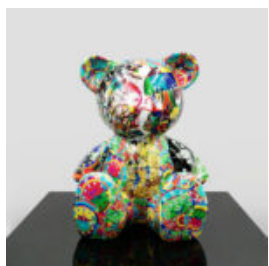

SMALL SITTING BEAR - ROLEX

Article number: M2-7-8 Product Description: Small sitting bear in a Rolex...