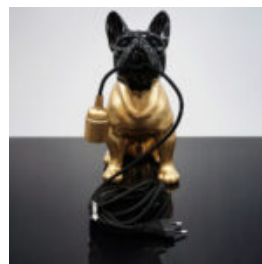

DECORATIVE FIGURE FRENCH BULLDOG LAMP - DESIGN VIII

Article Number: C200s LAMP Product Description: Golden decorative figure with a black head -...