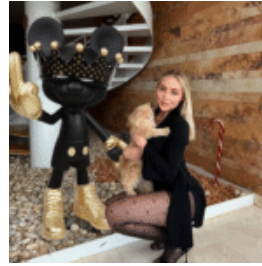

DECORATIVE FIGURE – MINI SCROOGE MCDUCK IN CHROME

Product description:
Mini decorative figure of Scrooge McDuck in...

DECORATIVE FIGURE – MINI SCROOGE MCDUCK

Product Description:
Mini decorative figure of Scrooge McDuck.
Material:
PWS fiberglass...

DECORATIVE FIGURE LARGE 3D FLAMINGO - PINK MANGO

Article Number: F2-2-3 Product Description: Decorative Flamingo Figure - in Pink Mango color...

DECORATIVE FIGURE – BAD BOY MOUSE

Article number: Bad Boy Mouse
Product description: Decorative Figure Bad Boy...