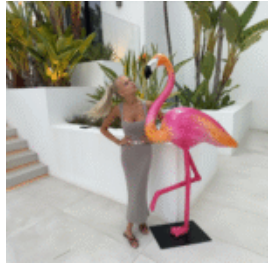

DECORATIVE FIGURE LARGE 3D FLAMINGO - PINK MANGO

Article Number: F2-2-3 Product Description: Decorative Flamingo Figure - in Pink Mango color...