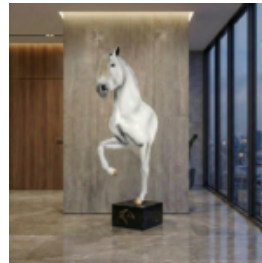

LIFE-SIZE BUST OF A WHITE HORSE ON A PEDESTAL

Product description:
Life-size bust of a white horse on a pedestal
Material:
PWS fiberglass...