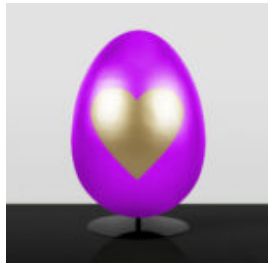

LARGE REALISTIC BOXING GLOVE FIGURE - ITALY

Article Number:
Large Boxing Glove - Italy
Product Description:
Unique large boxing glove...

LARGE STANDING LION FIGURE - BLACK TRASH

Item Number: S93-6 Product Description:
Standing Lion - Black Trash H - 125cm L - 185cm...

EXCLUSIVE LION FIGURE - MATTE BLACK

Article number: LewPGblack Product description: Exclusive figure of a walking lion with a long...

DECORATIVE FIGURE XXL EASTER EGG

Article Number: JajkaWielkanocneXXL Product Description: Large decorative Easter egg figure The...