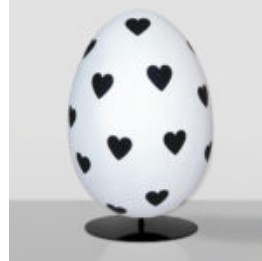

LARGE REALISTIC BOXING GLOVE FIGURE - ITALY

Article Number:
Large Boxing Glove - Italy
Product Description:
Unique large boxing glove...

LARGE STANDING LION FIGURE - BLACK TRASH

Item Number: S93-6 Product Description:
Standing Lion - Black Trash H - 125cm L - 185cm...

EXCLUSIVE LION FIGURE - MATTE BLACK

Article number: LewPGblack Product description: Exclusive figure of a walking lion with a long...

DECORATIVE FIGURE XXL EASTER EGG

Article Number: JajkaWielkanocneXXL Product Description: Large decorative Easter egg figure The...