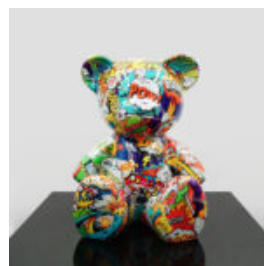

SMALL SITTING BEAR - POP ART

Article number: M2-7-4 Product Description: Small sitting bear in a Pop ART...