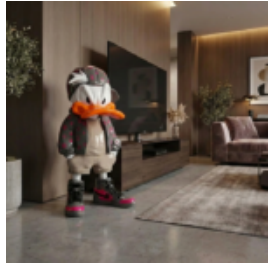

Material:
PWS...

DECORATIVE FIGURE – BAD BOY MOUSE – NATURE

Article number:
Bad Boy Mouse - natural painting

Product description:
Decorative Figure...

FACE WALL DECORATION – GOLD COLOR

Product description:
Decorative figure – wall-mounted face in gold...