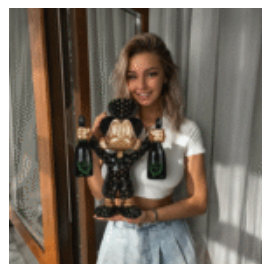

DECORATIVE FIGURE – MINI SCROOGE MCDUCK

Product Description:
Mini decorative figure of Scrooge McDuck.
Material:
PWS fiberglass...