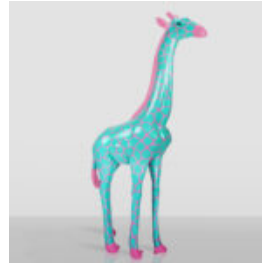

GIRAFFE WITH CELADON SPOTS - LARGE 3D FIGURE

Article Number: GF062 Product Description:
Large figure - pink giraffe with celadon spots...