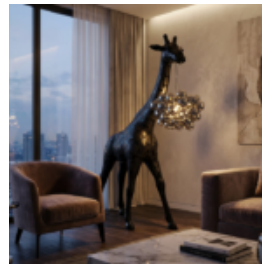

LARGE GIRAFFE 230CM LAMP – BLACK VERSION WITH SPOTS

Article Number: Giraffe Figure 230cm LAMP black
Product Description: Large 230cm giraffe, black...