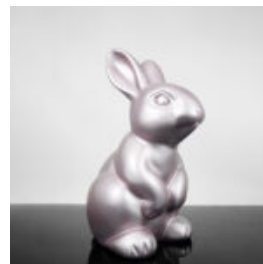

LARGE GEOMETRIC FIGURE - BOXER DOG

Article Number: BokserGeo Product Description: Unique 3D Geometric Boxer Dog Figure - origami...

DECORATIVE FIGURE EASTER BUNNY - POWDER PINK

Article Number: EasterBunny Product Description: Decorative figure of an Easter bunny in...