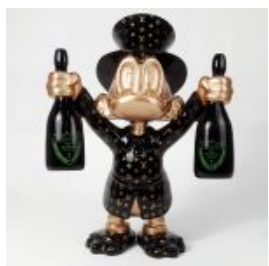

DECORATIVE FIGURINE – SMALL SCROOGE MCDUCK

Product Description: Small decorative figurine of Scrooge McDuck. Material: PWS glass laminate...