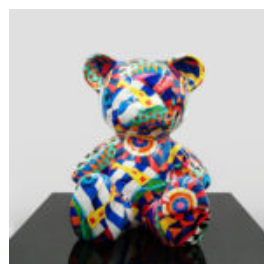

SMALL SITTING BEAR - MOSAIC

Article number: M2-7-2 Product Description: Small sitting bear in a mosaic motif. Material: PWS...