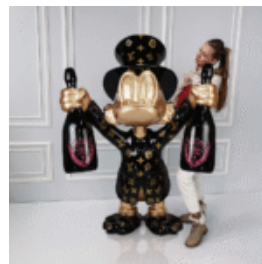

DECORATIVE FIGURINE – LARGE SCROOGE MCDUCK

Product Description: Large decorative figurine of Scrooge McDuck. Material: PWS glass laminate...