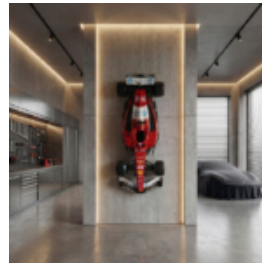

DAFFY DUCK IN TRACKSUIT – G

Product description:
Decorative figure – Daffy Duck in a tracksuit
Material:
Composite /...

FORMULA 1 CAR – 180 CM

Product description:
Large Formula 1 model – for standing or wall mounting
Material:
PWS...