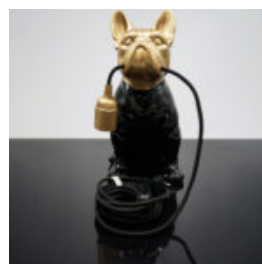

DECORATIVE FIGURE FRENCH BULLDOG LAMP - DESIGN VI

Article Number: C200s LAMP Product Description: Black decorative figure with a golden head -...