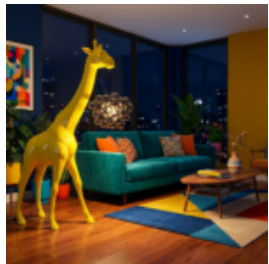

LARGE GIRAFFE 230CM LAMP - YELLOW VERSION

Article number:
Giraffe figure 230cm LAMP
Product description:
Large giraffe 230cm yellow...