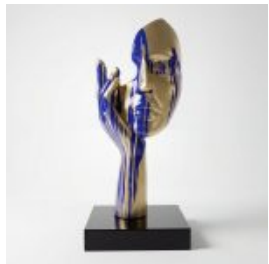

MEDIUM-SIZED 120CM BLUE MASK ON STAND - GOLDEN TRASH

Article Number: M3-5-2 Product Description: 120cm blue mask on a stand with a golden trash...