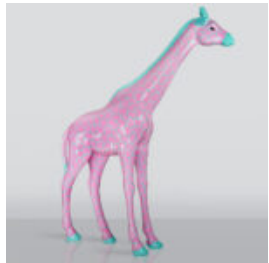

LARGE LIFE-SIZE GIRAFFE FIGURE - CELADON WITH PINK SPOTS

Item number:
F041 - celadon with pink spots
Product description:
Large life-size giraffe...