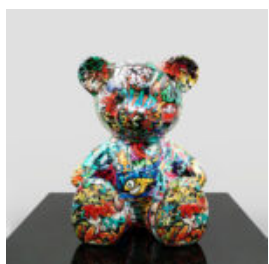

SMALL SITTING BEAR - GRAFFITI

Article number: M2-7-3 Product Description: Small sitting bear in a Graffiti motif. Material: PWS...