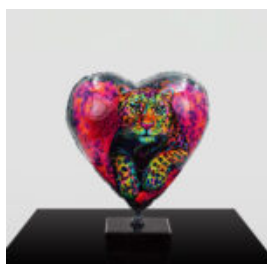

DECORATIVE HEART-SHAPED BALLOON FIGURINE

Article Number: Balloon Product
Description: Heart-shaped balloon figurine – various designs...