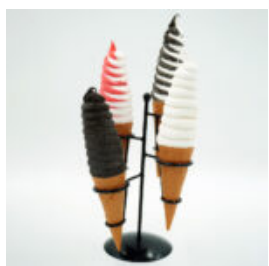

DECORATIVE ICE CREAM BASKET – MOTIF III

Article Number: LodKoszyk3 Product Description: Advertising stand with small swirled ice...