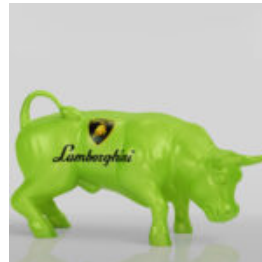

DECORATIVE FIGURE GREEN BULL - LAMBORGHINI

Product Description:
Green bull wrapped in a Lamborghini motif.
Material:
PWS glass...