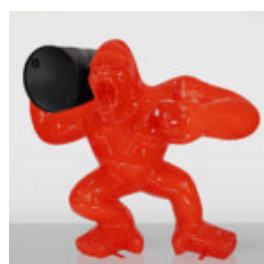

LARGE RED GORILLA WITH A BARREL ON SHOULDER - OK

Article Number: G1-9-3 Product Description:
Red gorilla with a barrel - OK Material: PWS glass...