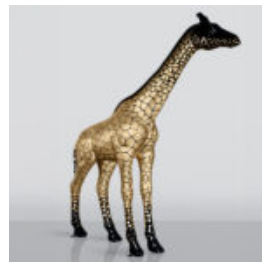

LARGE LIFE-SIZE GIRAFFE FIGURE - BLACK WITH GOLD SPOTS

Article Number:
F041 - black with gold spots
Product Description:
Large life-size black...