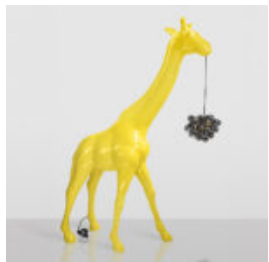

LARGE GIRAFFE 230CM LAMP - YELLOW VERSION

Article number:
Giraffe figure 230cm LAMP
Product description:
Large giraffe 230cm yellow...