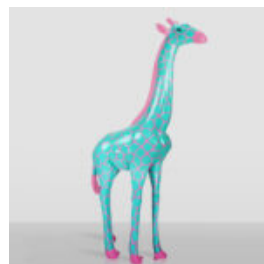

GIRAFFE WITH CELADON SPOTS - LARGE 3D FIGURE

Article Number: GF062
Product Description: Large figure - pink giraffe with celadon spots...