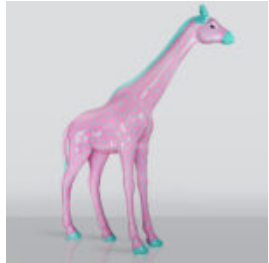

LARGE LIFE-SIZE GIRAFFE FIGURE - CELADON WITH PINK SPOTS

Item number:
F041 - celadon with pink spots
Product description:
Large life-size giraffe...