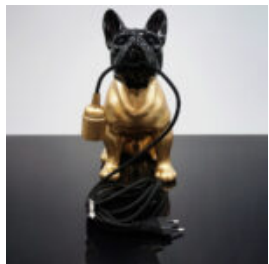

DECORATIVE FIGURE FRENCH BULLDOG LAMP - DESIGN VIII

Article Number: C200s LAMP Product
Description: Golden decorative figure with a
black head -...