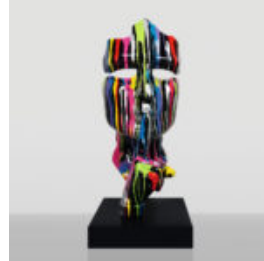

MEDIUM-SIZED 120CM MASK ON STAND - BLACK TRASH

Article Number: M3-5-1 Product Description: 120cm black mask on a stand with a trash finish...