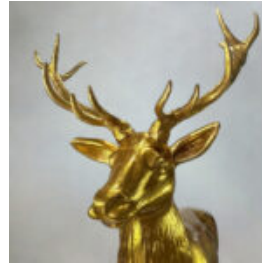

3D DECORATIVE FIGURE - LARGE DEER WITH GOLD GLITTER

Article Number:F006 + glitter Product Description:Life-size deer in gold with glitter....