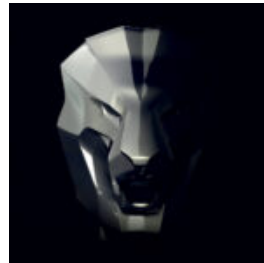

EXCLUSIVE LION FIGURE - SILVER GLOSS

Article number: LewPGsilver Product description: Exclusive figure of a walking lion with a long...