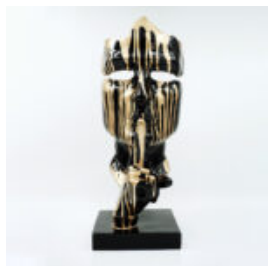

SMALL MASK ON A STAND - MOTIF V

Article number: M3-4-5 Product description: Small mask on a stand - motif 5 Material: Polyester...