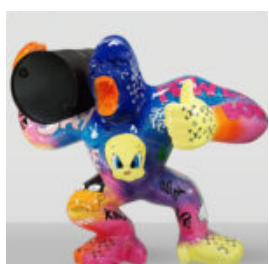

LARGE GORILLA WITH A BARREL ON HIS SHOULDER - LOONEY TUNES

Article Number:G1-9-4
Product Description:Gorilla with Barrel - Looney Tunes...