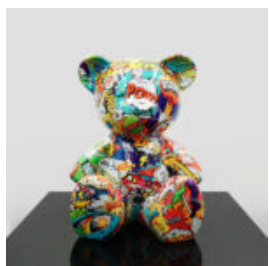

SMALL SITTING BEAR - POP ART

Article number: M2-7-4 Product Description: Small sitting bear in a Pop ART...