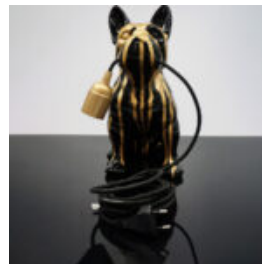

DECORATIVE FIGURE FRENCH BULLDOG LAMP - DESIGN VII

Article Number: C200s LAMP Product
Description: Black decorative figure with
golden accents -...