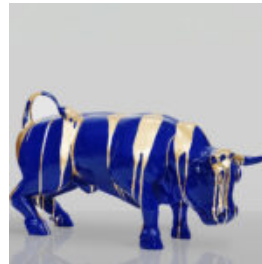

DECORATIVE FIGURE BLUE BULL - GOLD TRASH

Product Description: Blue bull in gold trash
style. Material: Glass laminate PWS Size:
H-45cm x...