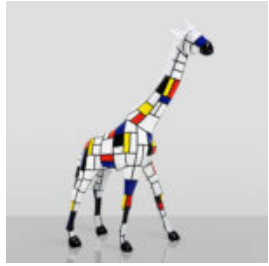

LARGE GIRAFFE 230CM MONDRIAN VERSION

Article number: Giraffe figure 230cm
Product description: Large giraffe 230cm
Mondrian version...