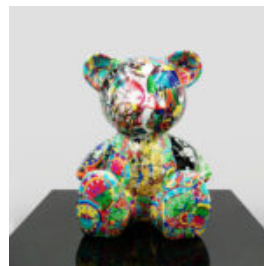

SMALL SITTING BEAR - ROLEX

Article number: M2-7-8 Product Description: Small sitting bear in a Rolex...