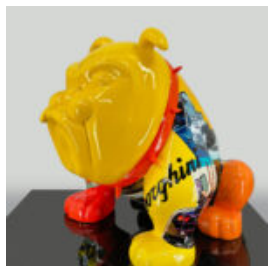

EXCLUSIVE BULLDOG AVELLA - LAMBORGHINI FIGURE

Article Number: B1-12-28 Product Description: Bulldog Avella figure completely wrapped in...