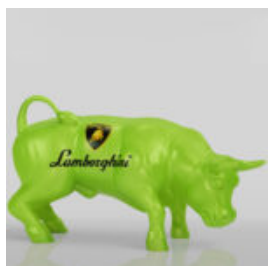

## SMALL BASE MASK - MOTIF I

Item number: M3-4-1 Product description: Small base mask - motif 1 Material: Polyester...

## BULL FIBERGLASS ANIMAL FIGURE - SINGLE COLOR

Article number: life size bull

Description: Bull Fiberglass Animal Figure -...