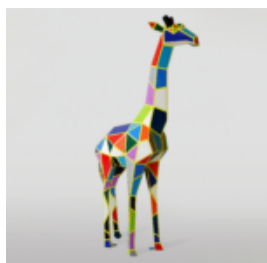

LOW POLY FIGURES

MONOCHROMATIC GEOMETRIC LION FIGURE

Item Number:
LGMT135
Product Description:
Monochromatic Geometric Lion Figure
Finish: 1...

UNIQUE ORIGAMI FIGURE - LARGE BOXER DOG

Item Number:
BokserOrigami
Product Description:
Unique 3D Origami Geometric Boxer Dog
Figure...

SMALL FIGURE GEOMETRIC GIRAFFE PINK

Article Number:
140GeometricGiraffe
Product Description:
Pink Geometric...

GORILLA TONO SQUARE XL - HEART

Article Number:
G1-11-6
Product Description:
Gorilla Tono Square XL - Matte black with red...

A LARGE GEOMETRIC GIRAFFE FIGURE FROM LAMINATE - ARLECCHINO

article number:
S39ar

Description:
A Large Geometric Giraffe Figure From Laminate -...

LARGE GEOMETRIC HORSE MADE OF LAMINATE - YELLOW

Article number:
GMF039Y
Product description:
Large geometric horse made of...