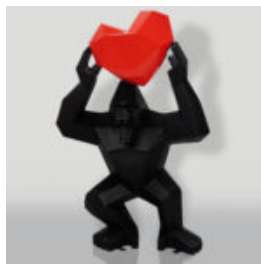

GORILLA TONO SQUARE XL - HEART

Article Number:
G1-11-6
Product Description:
Gorilla Tono Square XL - Matte black with red...