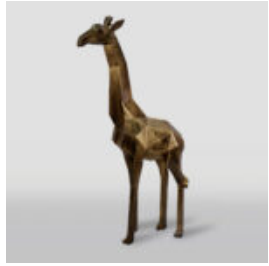

A LARGE GEOMETRIC GIRAFFE FIGURE FROM LAMINATE - ARLECCHINO

article number:
S39ar

Description:
A Large Geometric Giraffe Figure From Laminate -...

LARGE GEOMETRIC HORSE MADE OF LAMINATE - YELLOW

Article number:
GMF039Y
Product description:
Large geometric horse made of...

GORYL TONO KWADRAT XL - BIAŁY TRASH

Numer artykułu:
G1-11-3

Opis produktu:
Goryl Tono kwadrat XL - Biały...

GORYL TONO KWADRAT XL - CZARNY TRASH

Numer artykułu:
G1-11-4

Opis produktu:
Goryl Tono kwadrat XL - Czarny...

A LARGE GEOMETRIC GIRAFFE FIGURE FROM LAMINATE - PATINA

article number:
S39

Product description:
A large geometric giraffe figure from...

LARGE GEOMETRIC GIRAFFE FIGURE MADE OF LAMINATE - WHITE TRASH

article number:
S38