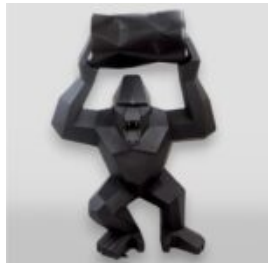

Product description:
Large geometric giraffe figure made of...

LARGE GEOMETRIC GIRAFFE FIGURE MADE OF LAMINATE - BLACK TRASH

article number:
S37

Product description:
Large geometric giraffe figure made of...

GEOMETRIC LION SCULPTURE SINGLE COLOR

Article number:
Lgmt135

Description:
Geometric Lion Sculpture - Single Color
...

GEOMETRIC GORILLA WITH BARREL SINGLE COLOR SCULPTURE

Article number:
Ggmt150

Description:
Geometric Gorilla with Barrel Single...