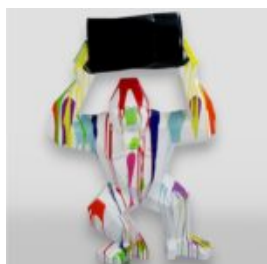

A LARGE GEOMETRIC GIRAFFE FIGURE FROM LAMINATE - ARLECCHINO

article number:
S39ar

Description:
A Large Geometric Giraffe Figure From Laminate -...

LARGE GEOMETRIC HORSE MADE OF LAMINATE - YELLOW

Article number:
GMF039Y
Product description:
Large geometric horse made of...

LARGE GEOMETRIC HORSE MADE OF LAMINATE - RED

Article number:
GMF039R
Product description:
Large geometric horse made of laminate
...

LARGE GEOMETRIC HORSE MADE OF LAMINATE - ORANGE

Article number:
GMF039O
Product description:
Large geometric horse made of...

LARGE GEOMETRIC HORSE MADE OF LAMINATE - BLUE

Article number:
GMF039B
Product description:
Large geometric horse made of...

GORYL TONO KWADRAT XL - JEDEN KOLOR

Numer artykułu:
G1-11-1

Opis produktu:
Goryl Tono kwadrat XL - jeden...

GORYL TONO KWADRAT XL - BIAŁY TRASH

Numer artykułu:
G1-11-3

Opis produktu:
Goryl Tono kwadrat XL - Biały...

GORYL TONO KWADRAT XL - CZARNY TRASH

Numer artykułu:
G1-11-4

Opis produktu:
Goryl Tono kwadrat XL - Czarny...