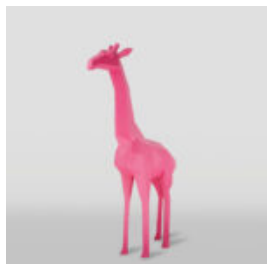

LOW POLY FIGURES

MONOCHROMATIC GEOMETRIC LION FIGURE

Item Number:
LGMT135
Product Description:
Monochromatic Geometric Lion Figure
Finish: 1...

UNIQUE ORIGAMI FIGURE - LARGE BOXER DOG

Item Number:
BokserOrigami
Product Description:
Unique 3D Origami Geometric Boxer Dog
Figure...

SMALL FIGURE GEOMETRIC GIRAFFE PINK

Article Number:
140GeometricGiraffe
Product Description:
Pink Geometric...

GORILLA TONO SQUARE XL - HEART

Article Number:
G1-11-6
Product Description:
Gorilla Tono Square XL - Matte black with red...

A LARGE GEOMETRIC GIRAFFE FIGURE FROM LAMINATE - ARLECCHINO

article number:
S39ar

Description:
A Large Geometric Giraffe Figure From Laminate -...

LARGE GEOMETRIC HORSE MADE OF LAMINATE - YELLOW

Article number:
GMF039Y
Product description:
Large geometric horse made of...