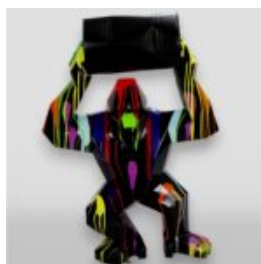

A LARGE GEOMETRIC GIRAFFE FIGURE FROM LAMINATE - ARLECCHINO

article number:
S39ar

Description:
A Large Geometric Giraffe Figure From Laminate -...

LARGE GEOMETRIC HORSE MADE OF LAMINATE - YELLOW

Article number:
GMF039Y
Product description:
Large geometric horse made of...

LARGE GEOMETRIC HORSE MADE OF LAMINATE - RED

Article number:
GMF039R
Product description:
Large geometric horse made of laminate
...

LARGE GEOMETRIC HORSE MADE OF LAMINATE - ORANGE

Article number:
GMF039O
Product description:
Large geometric horse made of...

LARGE GEOMETRIC HORSE MADE OF LAMINATE - BLUE

Article number:
GMF039B
Product description:
Large geometric horse made of...

GORYL TONO KWADRAT XL - JEDEN KOLOR

Numer artykułu:
G1-11-1

Opis produktu:
Goryl Tono kwadrat XL - jeden...

GORYL TONO KWADRAT XL - BIAŁY TRASH

Numer artykułu:
G1-11-3

Opis produktu:
Goryl Tono kwadrat XL - Biały...

GORYL TONO KWADRAT XL - CZARNY TRASH

Numer artykułu:
G1-11-4

Opis produktu:
Goryl Tono kwadrat XL - Czarny...