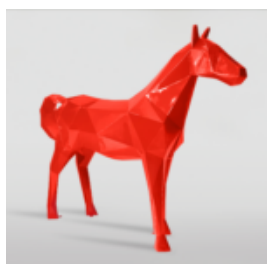

LOW POLY FIGURES

MONOCHROMATIC GEOMETRIC LION FIGURE

Item Number:
LGMT135
Product Description:
Monochromatic Geometric Lion Figure
Finish: 1...

UNIQUE ORIGAMI FIGURE - LARGE BOXER DOG

Item Number:
BokserOrigami
Product Description:
Unique 3D Origami Geometric Boxer Dog
Figure...

SMALL FIGURE GEOMETRIC GIRAFFE PINK

Article Number:
140GeometricGiraffe
Product Description:
Pink Geometric...

GORILLA TONO SQUARE XL - HEART

Article Number:
G1-11-6
Product Description:
Gorilla Tono Square XL - Matte black with red...

A LARGE GEOMETRIC GIRAFFE FIGURE FROM LAMINATE - ARLECCHINO

article number:
S39ar

Description:
A Large Geometric Giraffe Figure From Laminate -...

LARGE GEOMETRIC HORSE MADE OF LAMINATE - YELLOW

Article number:
GMF039Y
Product description:
Large geometric horse made of...

LARGE GEOMETRIC HORSE MADE OF LAMINATE - RED

Article number:
GMF039R
Product description:
Large geometric horse made of laminate
...

LARGE GEOMETRIC HORSE MADE OF LAMINATE - ORANGE

Article number:
GMF039O
Product description:
Large geometric horse made of...