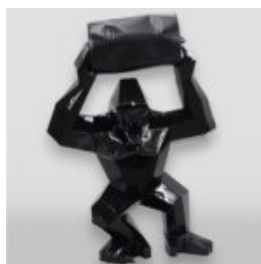

GORYL TONO KWADRAT XL - JEDEN KOLOR

Numer artykułu:
G1-11-1

Opis produktu:
Goryl Tono kwadrat XL - jeden...