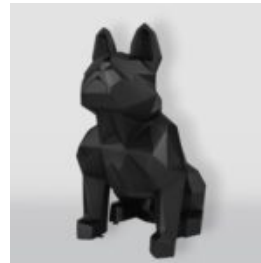

GEOMETRIC LION SCULPTURE SINGLE COLOR

Article number:
Lgmt135

Description:
Geometric Lion Sculpture - Single Color
...

GEOMETRIC GORILLA WITH BARREL SINGLE COLOR SCULPTURE

Article number:
Ggmt150

Description:
Geometric Gorilla with Barrel Single...

GEOMETRIC FIBERGLASS FRENCH BULLDOG SCULPTURE - SINGLE COLOR

Article number:
Bgmt130

Description:
Geometric Fiberglass French Bulldog...

LARGE GEOMETRIC FIBERGLASS GIRAFFE STATUE

Notice:
price Notes Local Taxes, Delivery Cost and Retail Packaging.
Minimum Order...