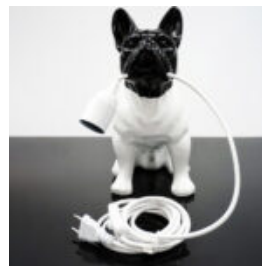

LAMPY

LARGE GIRAFFE 230CM LAMP - YELLOW VERSION

Article number:
Giraffe figure 230cm LAMP
Product description:
Large giraffe 230cm yellow...

DECORATIVE FIGURE FRENCH BULLDOG LAMP - DESIGN VIII

Article Number: C200s LAMP Product
Description: Golden decorative figure with a black head -...

DECORATIVE FIGURE FRENCH BULLDOG LAMP - DESIGN VII

Article Number: C200s LAMP Product
Description: Black decorative figure with golden accents -...

DECORATIVE FIGURE FRENCH BULLDOG LAMP - DESIGN VI

Article Number: C200s LAMP Product
Description: Black decorative figure with a golden head -...

DECORATIVE FIGURE FRENCH BULLDOG LAMP - DESIGN V

Article Number: C200s LAMP Product
Description: Black decorative figure with a white head -...

DECORATIVE FIGURE FRENCH BULLDOG LAMP - DESIGN III

Article Number: C200s LAMP Product
Description: White decorative figure with a golden head -...

DECORATIVE FIGURE FRENCH BULLDOG LAMP - DESIGN II

Article Number: C200s LAMP Product
Description: White decorative figure with a black trash -...

DECORATIVE FIGURE FRENCH BULLDOG LAMP - DESIGN I

Article Number: C200s LAMP Product
Description: White decorative figure with a black head -...