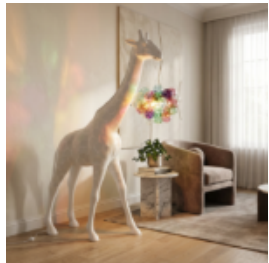

LARGE GIRAFFE 230CM LAMP – WHITE WITH SPOTS VERSION

Article Number: Giraffe Figure 230cm LAMP
white Product Description: Large 230cm
giraffe, white...