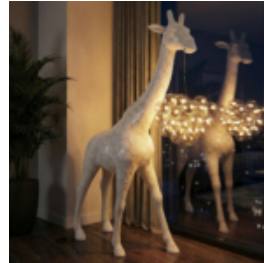

LAMPY

LARGE GIRAFFE 230CM LAMP – GREEN VERSION WITH SPOTS

Article Number:
Giraffe Figure 230cm LAMP green
Product Description:
Large giraffe 230cm,...

LARGE GIRAFFE 230CM LAMP - YELLOW VERSION

Article number:
Giraffe figure 230cm LAMP
Product description:
Large giraffe 230cm yellow...

LARGE GIRAFFE 230CM LAMP – BLACK VERSION WITH SPOTS

Article Number: Giraffe Figure 230cm LAMP
black Product Description: Large 230cm
giraffe, black...

LARGE GIRAFFE 230CM LAMP – BEIGE VERSION WITH SPOTS