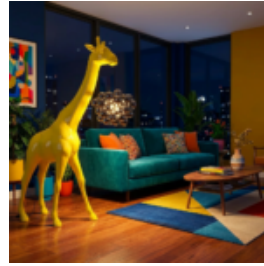

LAMPY

LARGE GIRAFFE 230CM LAMP – GREEN VERSION WITH SPOTS

Article Number:
Giraffe Figure 230cm LAMP green
Product Description:
Large giraffe 230cm,...

LARGE GIRAFFE 230CM LAMP - YELLOW VERSION

Article number:
Giraffe figure 230cm LAMP
Product description:
Large giraffe 230cm yellow...

LARGE GIRAFFE 230CM LAMP – BLACK VERSION WITH SPOTS

Article Number: Giraffe Figure 230cm LAMP
black Product Description: Large 230cm
giraffe, black...

LARGE GIRAFFE 230CM LAMP – BEIGE VERSION WITH SPOTS