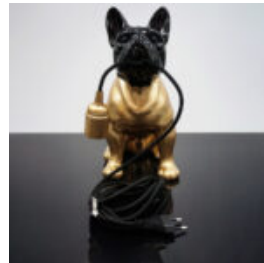

LAMPY

LARGE GIRAFFE 230CM LAMP – GREEN VERSION WITH SPOTS

Article Number:
Giraffe Figure 230cm LAMP green
Product Description:
Large giraffe 230cm,...

LARGE GIRAFFE 230CM LAMP - YELLOW VERSION

Article number:
Giraffe figure 230cm LAMP
Product description:
Large giraffe 230cm yellow...

LARGE GIRAFFE 230CM LAMP – BLACK VERSION WITH SPOTS

Article Number: Giraffe Figure 230cm LAMP
black Product Description: Large 230cm
giraffe, black...

LARGE GIRAFFE 230CM LAMP – BEIGE VERSION WITH SPOTS

Article Number:
Giraffe Figure 230cm LAMP cream
Product Description:
Large giraffe 230cm,...

LARGE GIRAFFE 230CM LAMP – WHITE WITH SPOTS VERSION

Article Number: Giraffe Figure 230cm LAMP
white Product Description: Large 230cm
giraffe, white...

DECORATIVE FIGURE FRENCH BULLDOG LAMP - DESIGN VIII

Article Number: C200s LAMP Product
Description: Golden decorative figure with a
black head -...

DECORATIVE FIGURE FRENCH BULLDOG LAMP - DESIGN VII

Article Number: C200s LAMP Product
Description: Black decorative figure with
golden accents -...