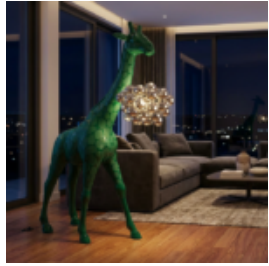

LAMPY

LARGE GIRAFFE 230CM LAMP – GREEN VERSION WITH SPOTS

Article Number:
Giraffe Figure 230cm LAMP green
Product Description:
Large giraffe 230cm,...

LARGE GIRAFFE 230CM LAMP - YELLOW VERSION

Article number:
Giraffe figure 230cm LAMP
Product description:
Large giraffe 230cm yellow...

LARGE GIRAFFE 230CM LAMP – BLACK VERSION WITH SPOTS

Article Number: Giraffe Figure 230cm LAMP
black Product Description: Large 230cm
giraffe, black...

LARGE GIRAFFE 230CM LAMP – BEIGE VERSION WITH SPOTS