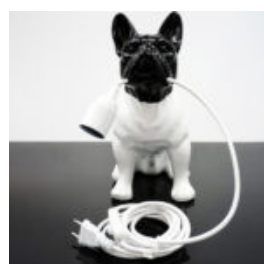

DECORATIVE FIGURE FRENCH BULLDOG LAMP - DESIGN I

Article Number: C200s LAMP Product
Description: White decorative figure with a
black head -...