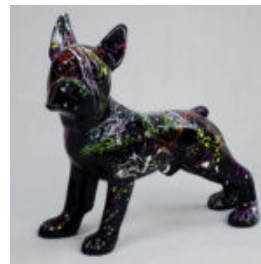

BULLDOG FIGI M - BLACK SPLASH

Article number:
B1-10-2

Product description:
Bulldog Figi M - black splash

Material:
Polyester...