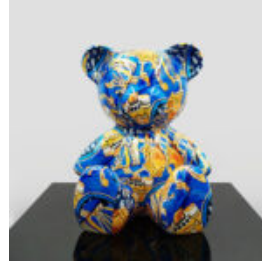

SMALL SITTING BEAR - BLUE H

Article number:
M2-7-10
Product Description:
Small sitting bear in a BLUE H...