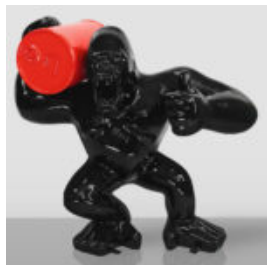

SMALL GORILLA WITH BARREL ON SHOULDER - OK

Article Number: G1-9-3 Product Description: Small gorilla with a barrel on its shoulder....