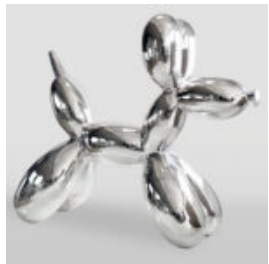

LARGE BALLOON DOG - SILVER CHROME

article number:
B2-1-5
Product description:
Large balloon dog - silver chrome