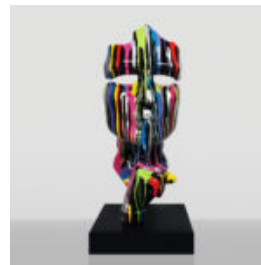

MEDIUM-SIZED 120CM MASK ON STAND - BLACK TRASH

Article Number: M3-5-1 Product Description: 120cm black mask on a stand with a trash finish...