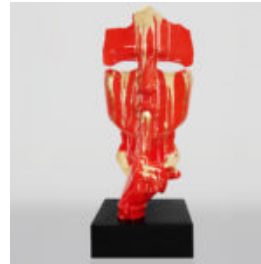

LARGE MASK ON BASE - RED / GOLDEN TRASH

Article number:M3-1-11
Product description:Large mask on base
Material:PWS glass...