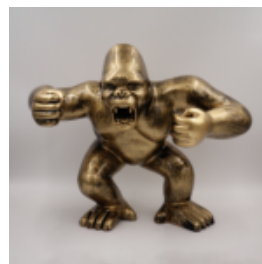

## GORILLA TONO XS - PATINA

Article number:  
G1-7-1

Product description:  
Gorilla Tono XS - Patina

Material:  
Polyester resin...