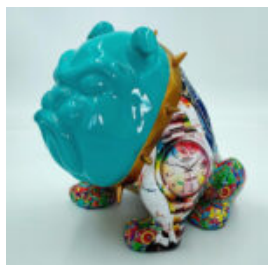

BULLDOG AVELLA 55CM DOG - ROLEX

article number:
B1-12-10

Product description:
Bulldog Avella covered with a role...