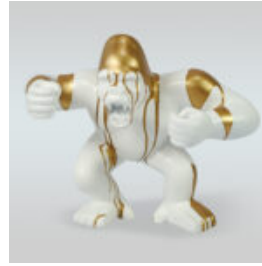

WHITE GORILLA XS - GOLDEN TRASH

Article number:
G1-4-1
Product description:
Gorilla XS - white gold trash
Material:
Polyester...