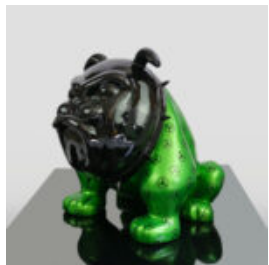

EXCLUSIVE BULLDOG FIGURE AVELLA - AMG

Article Number: B1-12-29
Product Description: Bulldog "Avella" covered with Mercedes Benz AMG...