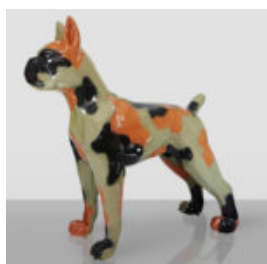

LARGE FIGURE BOXER DOG - CAMOUFLAGE

Article Number: B1-C198xl-Moro Product Description: Large figure of a boxer dog - camouflage...