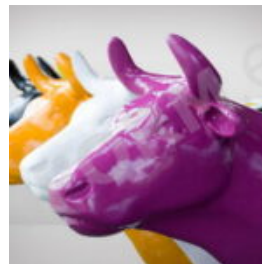

FIBERGLASS COW LIFE SIZE STATUE - SINGLE COLOR

article number ::
F105

Description:
Fiberglass Cow Life Size Statue - Single...