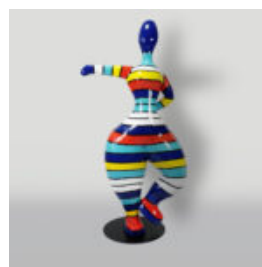

LARGE FIGURE OF A DOLL IN STRIPES

Article Number:
Doll in Stripes
Product Description:
Large figure of a hand-painted doll in...