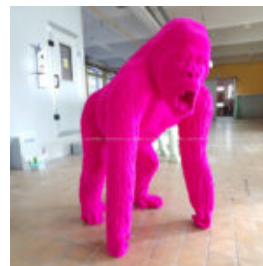

LARGE 3D FLOCKED FIBERGLASS GORILLA FIGURE

Article number:
Large 3d flocked fiberglass gorilla figure.

Description:
...