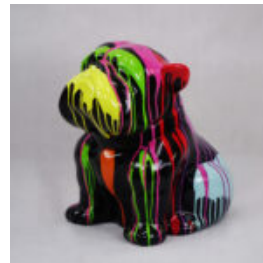

BULLDOG ANGELO 40CM DOG - TRASH

article number:
B1-15-35

Product description:
Bulldog Angelo Trash

Material:...