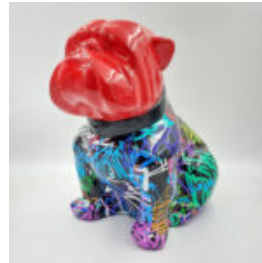

BULLDOG ANGELO 60CM DOG - SPRAY

article number:

B1-14-41

Product description:

Bulldog Angelo covered with a spray...