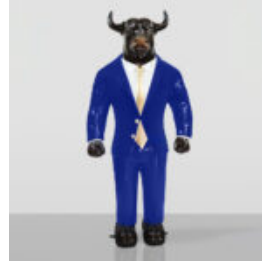

DECORATIVE FIGURE OF A STANDING BULL IN A SUIT

Article Number:GarniturByk Product Description:Large standing bull in a suit, exuding bold...