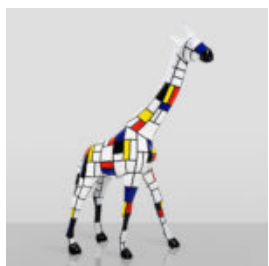

LARGE GIRAFFE 230CM MONDRIAN VERSION

Article number: Giraffe figure 230cm
Product description: Large giraffe 230cm
Mondrian version...