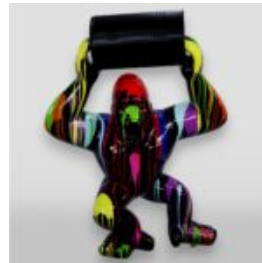

GORILLA TONO XL - BLACK TRASH

Article number:
G1-6-1

Product description:
Gorilla Tono XL - Black Trash

Material:
Glass...