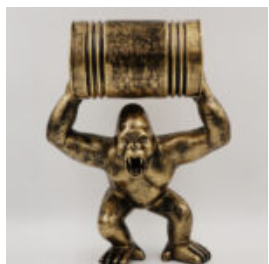

GORILLA TONO XS - PATINA

Article number:
G1-7-1

Product description:
Gorilla Tono XS - Patina

Material:
Polyester resin...