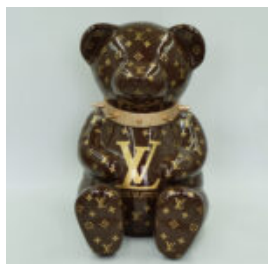

BEAR MONOGRAM H-45CM

Article number:
M2-4-6

Product description:
Bear - monogram

Material: Polyester resin -...