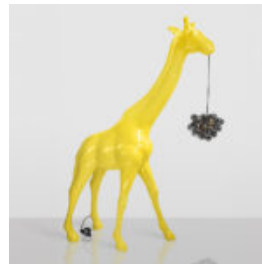

LARGE GIRAFFE 230CM LAMP - YELLOW VERSION

Article number:
Giraffe figure 230cm LAMP
Product description:
Large giraffe 230cm yellow...