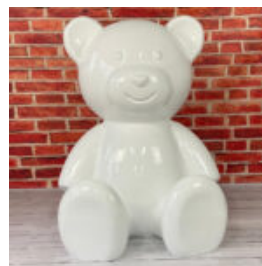

LARGE SITTING BEAR - WHITE COLOR

Article number:
M2-5-2

Product description:
Large sitting teddy bear - color...