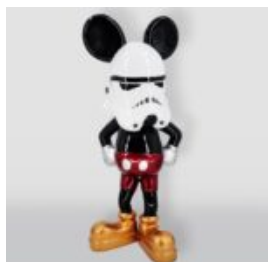

DECORATIVE FIGURE WHITE STORMTROOPER MOUSE

Article Number:
White Stormtrooper Mouse
Product Description:
Decorative figure Stormtrooper...