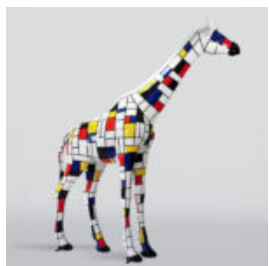

LARGE LIFE-SIZED GIRAFFE FIGURE - MONDRIAN

Article number:
F041 - Mondrian
Product description:
Large life-sized giraffe figure -...