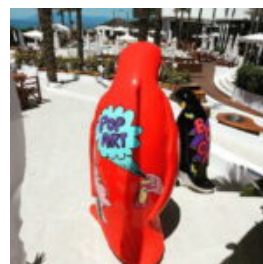

LARGE FIBERGLASS PENGUIN STATUE - NATURAL COLORS.

Article number:
f079

Description:
Large Fiberglass Penguin Statue - Natural...