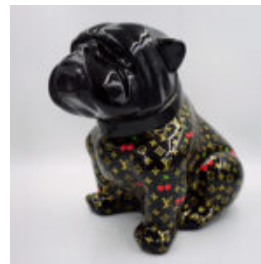

BULLDOG ANGELO 60CM DOG - CHERRY MONOGRAM

article number:
B1-14-23

Product description:
Bulldog Angelo 60cm - Cherry...