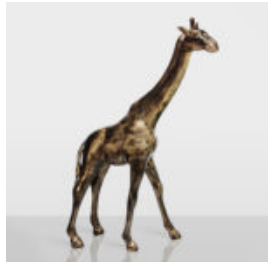

## LARGE GIRAFFE 230CM PATINA VERSION

Article number: Giraffe figure 230cm  
Product description: Large giraffe 230cm patina version...