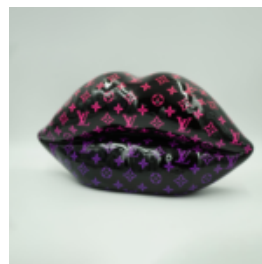

BLACK LIPS WITH MONOGRAM - PINK GRADIENT.

Article number:
U1-1-8

Product description:
Black lips with pink gradient...