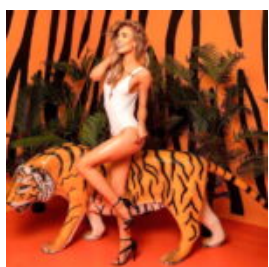

LARGE TIGER FIBERGLASS FIGURE

Notice:
Price does not include local taxes, delivery cost and retail packaging.
Minimum...