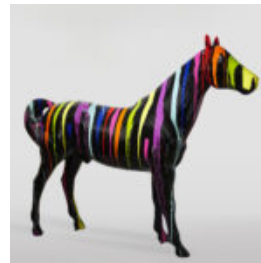

COLORFUL LIFE-SIZE STATUE OF A HORSE BLACK TRASH

Article number:
F039tr

Product description:
Colorful life-size statue of a horse - black...