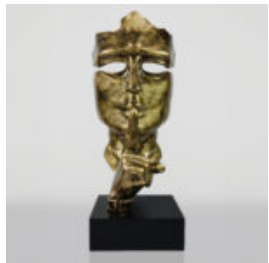

LARGE MASK ON STAND - GOLD PATINA

Article number:
M3-1-1

Product description:
Large mask on a base - gold patina

Material:
Glass...