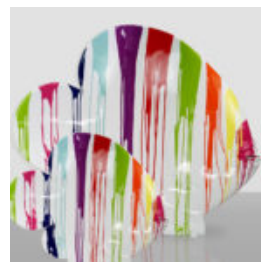

XL WHITE TRASH FISH

Article Number:
R1-1-9
Product Description:
XL Fish designed in White Trash...