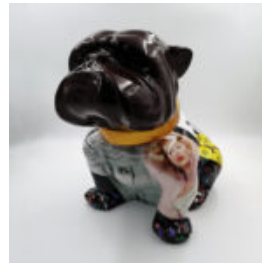

BULLDOG ANGELO 40CM DOG - L

article number:
B1-15-1

Product description:
Bulldog Angelo covered with pattern L

...