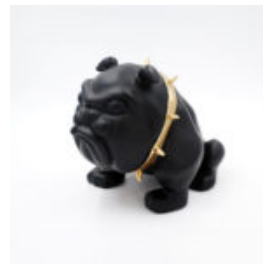

BULLDOG AVELLA DOG 22CM - BLACK MAT

article number:
B1-13-21

Product description:
Bulldog Avella 22cm - black mat

...