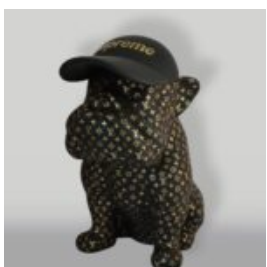

BULLDOG DOG WITH CAP - MATTE WITH GOLDEN LOGO

Article number:
B1-1-8
Product description:
Bulldog with Cap - Matte, adorned with golden...