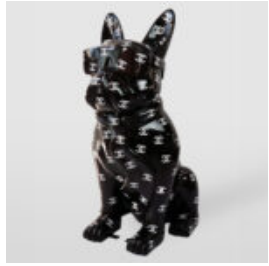

DOG MEDIUM FIGURE OF BULLDOG WITH TIE AND GLASSES - LOGO

Article Number:
B1-28-4
Product Description:
Large bulldog figure with tie and glasses,...