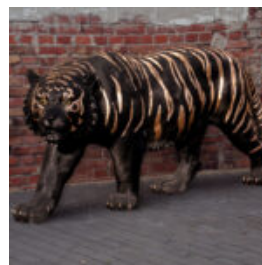

BLACK STANDING TIGER - GOLDEN TRASH

Article number:
S94

Product description:
Black tiger standing - golden trash

Material:
Glass...