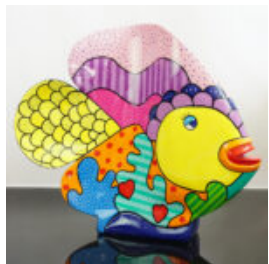

EXCEPTIONAL FISH SPARK FIGURE

Article number:R1-2-7
Product description:Exceptional hand-painted fish that adds a touch of...