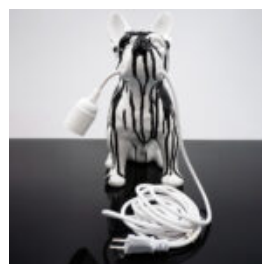

DECORATIVE FIGURE FRENCH BULLDOG LAMP - DESIGN II

Article Number: C200s LAMP Product Description: White decorative figure with a black trash -...