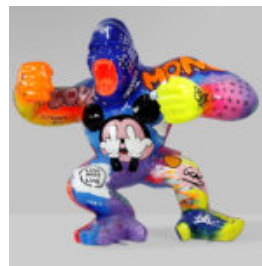

## BIG GORILLA WITH A BARREL - LOONEY TUNES

Article number:

G1-5-4

Product description:  
Large gorilla with a barrel - Looney...