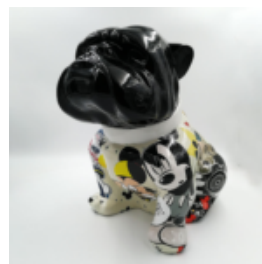

BULLDOG ANGELO 60CM DOG - MICKEY MOUSE

article number:
B1-14-47

Product description:
Bulldog Angelo wrapped in a Mickey Mouse...