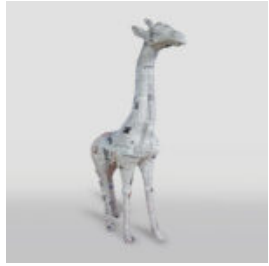

LARGE FIBERGLASS GIRAFFE SCULPTURE - POP -ART EDITION

Notice:
Price does not include local taxes, delivery cost and retail packaging.
Minimum...