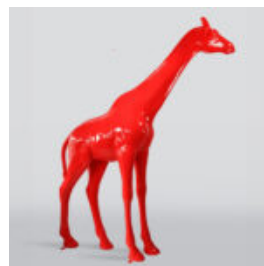

LARGE LIFE-SIZED GIRAFFE FIGURE - RED

Article number:
F041 - red
Product description:
Large life-sized giraffe figure -...