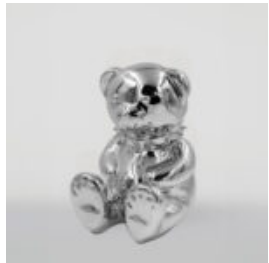

BEAR H-31 CM WITH SPIKED COLLAR SILVER VERSION

Article number:
M2-3-16
Product description:
31cm teddy bear with a silver-colored chrome...