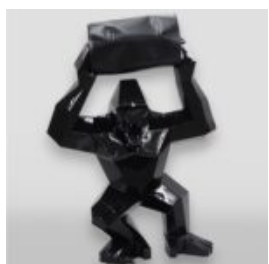

GORILLA TONO SQUARE XL - ONE COLOR

Article number:
G1-11-1

Product description:
Gorilla Tono square XL - one...