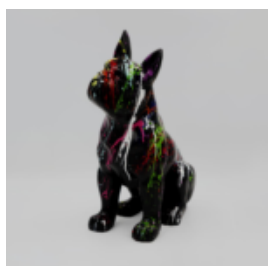

BOSTON BULLDOG M - BLACK TRASH

Article number:
B1-11-2

Product description:
Bulldog Boston M - black...