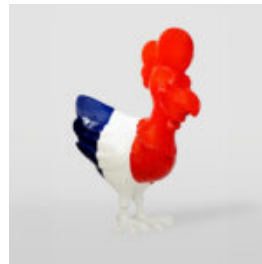

LARGE DECORATIVE ROOSTER FIGURE IN THREE COLORS H-190CM

Article number:
Product description:
Large decorative figure of a rooster in blue, red, and...