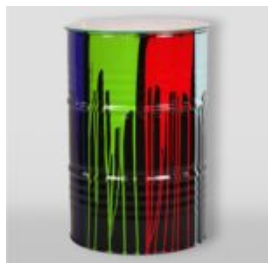

BARREL - BLACK TRASH

Article number:
B3-1-2
Product description:
Barrel - black...