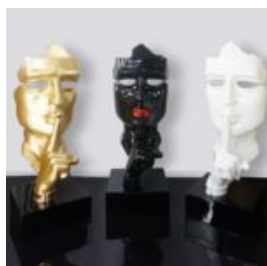

LARGE MASK BASE - RED LIPS

Item Number: M3-1-10

Product Description: Large mask on base - Black with Red...