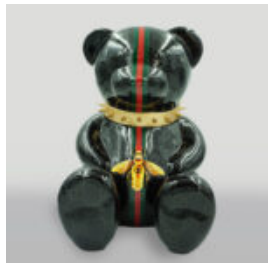

BLACK G BEAR H-45CM

Article number:
M2-4-2

Product description:
Teddy bear G black

Material: Polyester resin -...