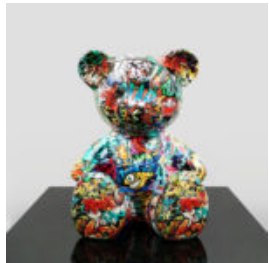

SMALL SITTING BEAR - GRAFFITI

Article number:M2-7-3
Product Description:Small sitting bear in a Graffiti motif.
Material:PWS...