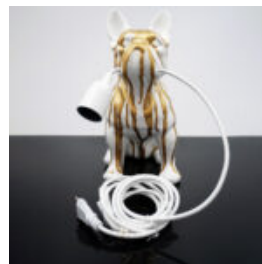

DECORATIVE FIGURE FRENCH BULLDOG LAMP - DESIGN IV

Article Number: C200s LAMP Product Description: White decorative figure with a golden trash -...