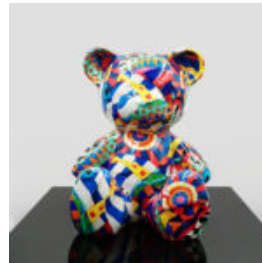

SMALL SITTING BEAR - MOSAIC

Article number:M2-7-2
Product Description:Small sitting bear in a mosaic motif.
Material:PWS...