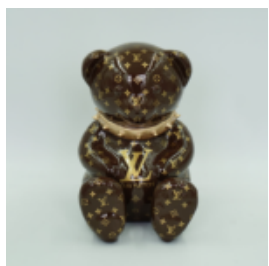

BEAR MONOGRAM H-31CM

Article number:
M2-3-6

Product description:
Bear - monogram

Material: Polyester resin -...