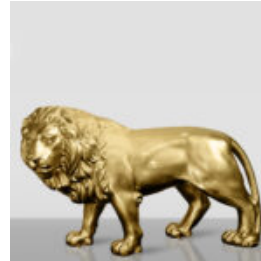

LARGE STANDING LION FIGURE - GOLD

Article Number:
S93-5
Product Description:
Standing Lion - Gold
H- 125cm L -...