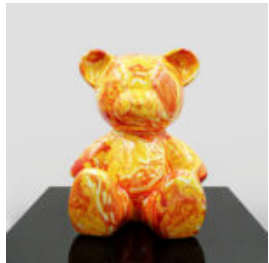

SMALL SITTING BEAR - ORANGE H

Article number:
M2-7-9
Product Description:
Small sitting bear in a ORANGE H...