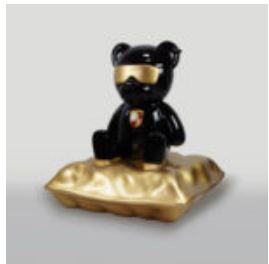

PORSCHE TEDDY BEAR SITTING ON A PILLOW

Article Number:
M2-6-2
Product Description:
Teddy bear with glasses sitting on a...