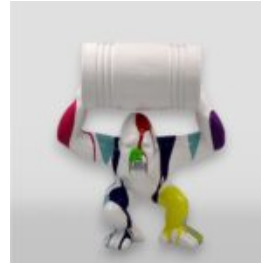

GORILLA TONO XS - WHITE TRASH

Article number:
G1-7-3

Product description:
Gorilla Tono XS - White Trash

Material:
Polyester...