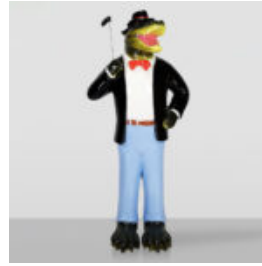

## DECORATIVE FIGURE STANDING CROCODILE IN A SUIT

Item Number: GarniturKrokodyl Product Description: Large standing crocodile golfer in a suit...