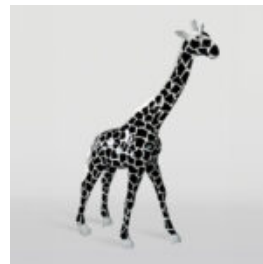

LARGE GIRAFFE 230CM PATCH VERSION

article number:
Figure Giraffe 230cm
Product description:
Large giraffe 230cm white...