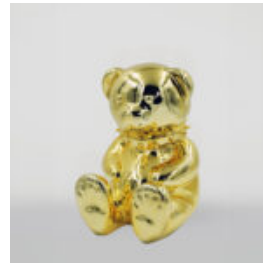

BEAR H-31 CM WITH SPIKED COLLAR IN GOLD VERSION

Article number:
M2-3-15
Product description:
31cm teddy bear with a gold-colored chrome spike...