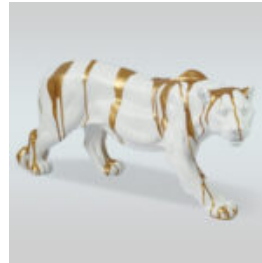

WHITE PANTHER STANDING NATURAL SIZE - GOLDEN TRASH

Article number:
P2-1-5

Product description:
White Panther standing in natural dimensions -...