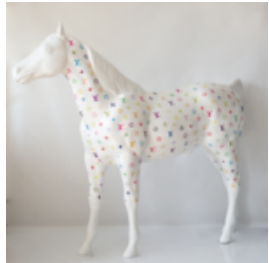

FULL-SIZE HORSE - MONOGRAM

Item Number: P74
Product Description: Full-size Horse - Monogram
Material: Glass laminate...