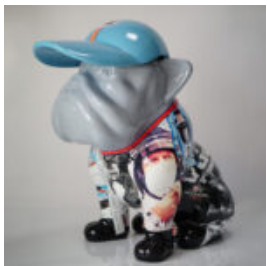

BULLDOG DOG WITH HAT - MCQUEEN

article number:
B1-1-7

Product description:
Bulldog with hat - McQueen

Material:...