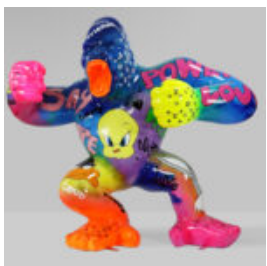

BIG GORILLA - LOONEY TUNES

Article number:
G1-1-2

Product description:
Large gorilla - Looney Tunes

Material:
Glass...