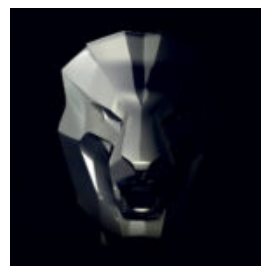

EXCLUSIVE LION FIGURE - SILVER GLOSS

Article number: LewPGsilver Product description: Exclusive figure of a walking lion with a long...