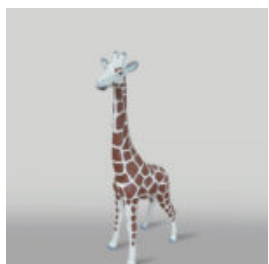

RESIN HANDMADE GIRAFFE SCULPTURE H-100CM

Article number:
Giraffe figure 100cm.

Description:
Resin Handmade Giraffe...