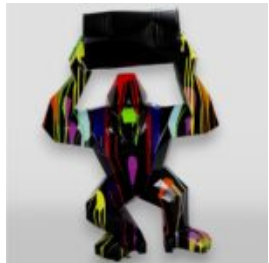

GORILLA TONO SQUARE XL - BLACK TRASH

Article number:
G1-11-4

Product description:
Gorilla Tono square XL - Black...