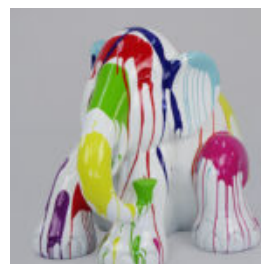

SITTING ELEPHANT L - WHITE TRASH

Article number:
S3-4-1

Product description:
Sitting Elephant L - White...