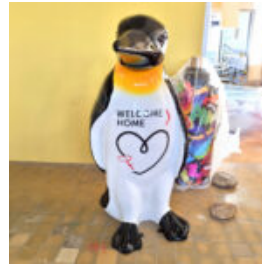

## DONKEY DECORATION RESIN FIGURE - SINGLE COLOR EDITION

Article number:  
C192

Description:  
Donkey Decoration Resin Figure - Single...