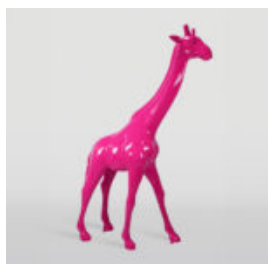

LARGE GIRAFFE 230CM PINK VERSION

article number:
Figure Giraffe 230cm
Product description:
Large giraffe 230cm pink...