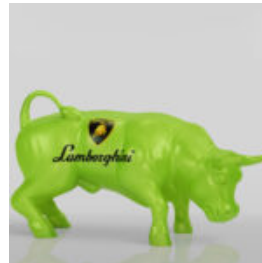

DECORATIVE FIGURE GREEN BULL - LAMBORGHINI

Product Description:
Green bull wrapped in a Lamborghini motif.
Material:
PWS glass...