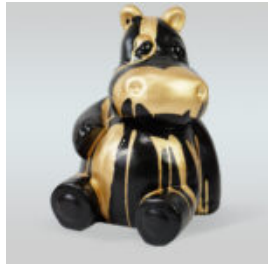

BLACK HIPPO 40CM - GOLDEN TRASH

Article number:
S87
Product description:
Hippo 40cm - black gold trash
Material:
Polyester...