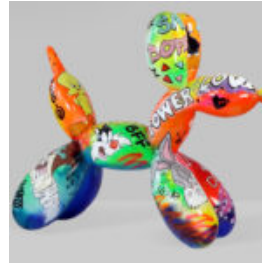

LARGE BALLOON DOG - LOONEY TUNES

article number:
B2-1-1

Product description:
Large balloon dog - Looney Tunes

...