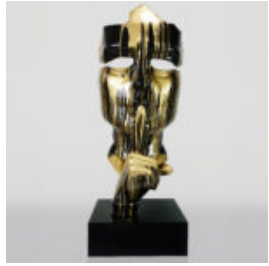

LARGE MASK ON STAND - BLACK - GOLD TRASH

Article number:
M3-1-3

Product description:
Large mask on base - trash gold

Material:
Glass...