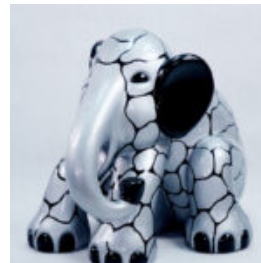

SITTING ELEPHANT L - SILVER PATCHES

Article number:
S3-4-4

Product description:
Sitting elephant L - silver...