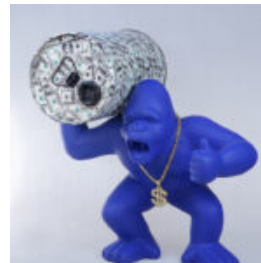

## BULLDOG AVELLA 55CM DOG - POP ART

Article number:  
B1-12-6

Product description:  
Bulldog Avella covered with Pop art...