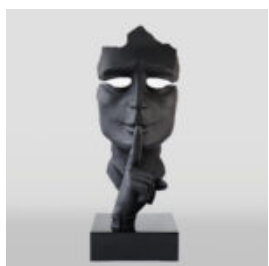

LARGE MASK ON STAND

Article number: M3-1-6
Product description: Large mask on a stand
Material: Glass laminate...