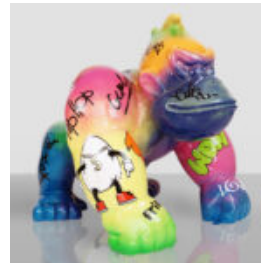

DONKEY KONG - POP ART

Article Number: G1-14-6 Product Description: Donkey Kong in Pop Art style Material: Glass...