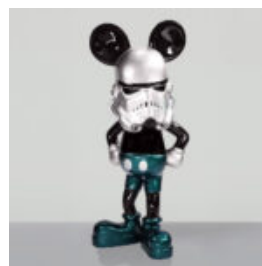

DECORATIVE FIGURINE STORMTROOPER MOUSE GREEN

Article Number:
Green Stormtrooper
Product Description:
Decorative figurine Stormtrooper...