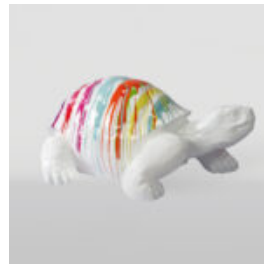

LARGE WALKING TURTLE FIGURE - TRASH

Article Number:
Z2-2-3
Product Description:
Large walking turtle figure - Trash
H- 63cm...