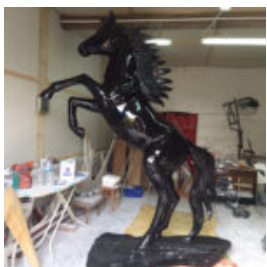

FIBERGLASS JUMPING HORSE FIGURE ON BASE

Article number:
Jumping horse on base.

Description:
Fiberglass jumping horse...