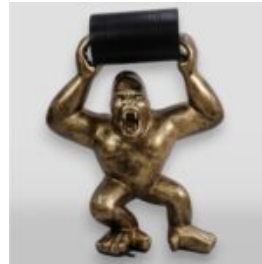

GORILLA TONO XL - PATINA

Article number:
G1-6-2

Product description:
Gorilla Tono XL - Patina

Material:
Glass laminate...