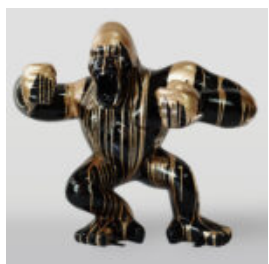

BLACK GORILLA XL - GOLDEN TRASH

Article number:
G1-2-1

Product description:
Black gorilla XL - golden...