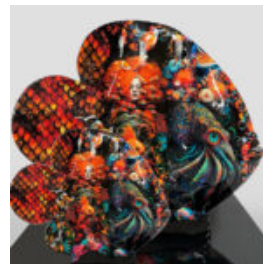

FISH XL OCEANARIA

Article Number:
R1-1-5
Product Description:
Fish XL made using the foil wrapping technique,...