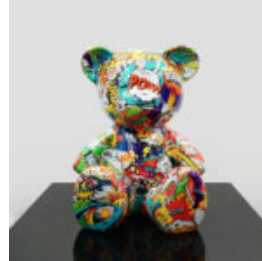

SMALL SITTING BEAR - POP ART

Article number:
M2-7-4
Product Description:
Small sitting bear in a Pop ART...