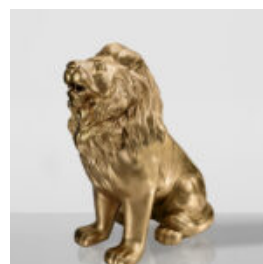

DECORATIVE SITTING LION FIGURE - GOLD

Article Number:
Sitting Lion - Gold
Product Description:
Decorative figure of a sitting lion...