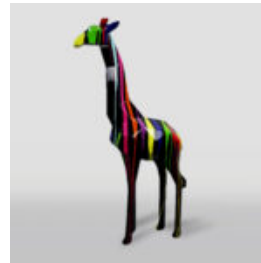

LARGE GEOMETRIC GIRAFFE FIGURE MADE OF LAMINATE - BLACK TRASH

article number:
S37

Product description:
Large geometric giraffe figure made of...