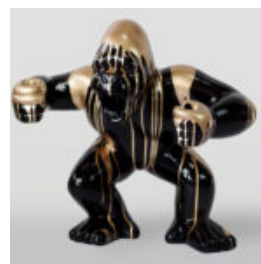

BLACK GORILLA L - GOLDEN TRASH

Article number:
G1-3-2

Product description:
Black gorilla L - golden trash

Material:
Polyester...