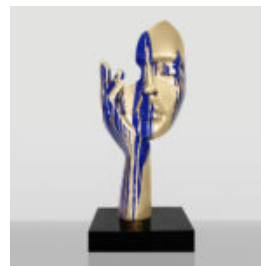

MEDIUM-SIZED 120CM BLUE MASK ON STAND - GOLDEN TRASH

Article Number: M3-5-2 Product Description: 120cm blue mask on a stand with a golden trash...