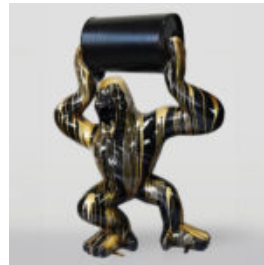

LARGE GORILLA FIGURE WITH GOLDEN TRASH BARREL

Article Number:
G1-5-3
Product Description:
Large black gorilla in golden trash version with...