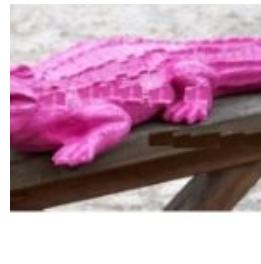

RESIN ALLIGATOR DECORATION FIGURE - SINGLE COLOR

Article number:
GC211

Description:
Resin Alligator Decoration Figure -...