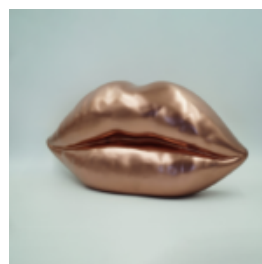

LIPS IN THE COLOR OF ROSE GOLD.

Article number:
U1-1-9

Product description:
Lips in rose gold color

Material:
Polyester resin...