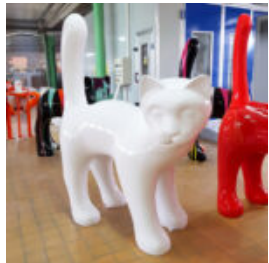

LARGE CAT FIBERGLASS DECORATION FIGURE - SINGLE COLOR EDITION

Notice:
Price does not include local taxes, delivery cost and retail packaging.
Minimum...