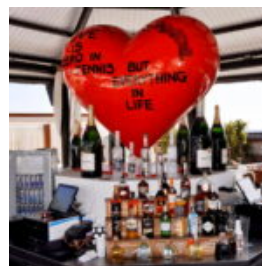

BIG FIBERGLASS HEART MODEL - SINGLE COLOR

Article number:
Big Heart.

Description:
Big Fiberglass Heart Model - Single...