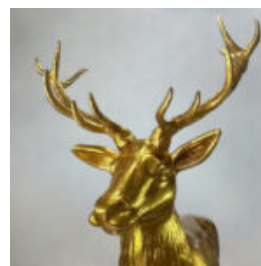

3D DECORATIVE FIGURE - LARGE DEER WITH GOLD GLITTER

Article Number:F006 + glitter Product Description:Life-size deer in gold with glitter...