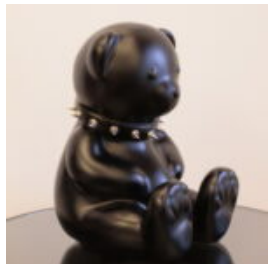

RESIN TEDDY BEAR DECORATION FIGURE - SINGLE COLOR

Article number:
Teddy

Description:
Resin Teddy Bear Decoration Figure -...