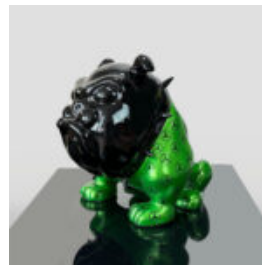

EXCLUSIVE BULLDOG AMG - AVELLA 22 FIGURINE

Article Number: B1-13-23
Product Description: Bulldog "Avella" adorned with Mercedes Benz...