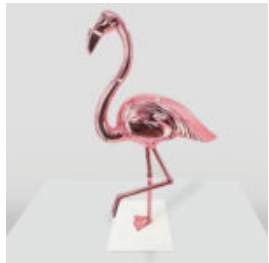

DECORATIVE 3D FLAMINGO FIGURE - CHROMED

Article Number:
F2-1-3

Product Description:
Decorative flamingo figure - chrome...