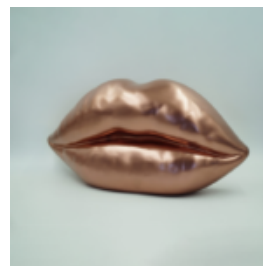

...

BLACK LIPS WITH A MONOGRAM - PINK GRADIENT

article number:
U1-1-8

Product description:
Black lips with a pink gradient L

...

PINK GOLD LIPS

article number:
U1-1-9

Product description:
Pink gold lips