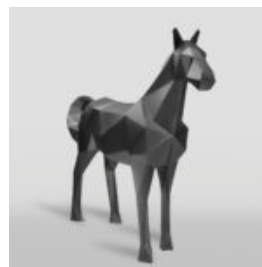

FIBERGLASS GEOMETRIC HORSE LARGE STATUE

Notice:
price Notes Local Taxes, Delivery Cost and
Retail Packaging.
Minimum Order...