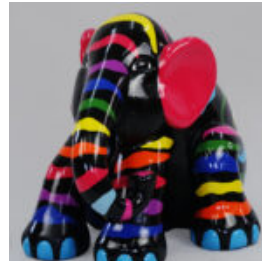

SUN SITTING L BLACK - STRIPES

article number:
S3-4-7

Product description:
Sun sitting L - black stripes

...