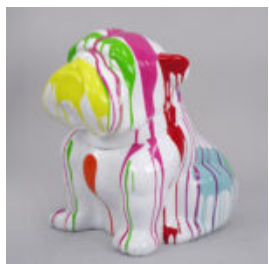

BULLDOG ANGELO 60CM DOG - TRASH

article number:
B1-14-34

Product description:
Bulldog Angelo Trash

Material:...