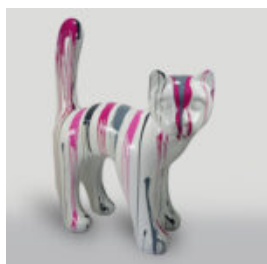

BULLDOG DOG WITH CAP - MATTE WITH GOLDEN LOGO

Article number:
B1-1-8

Product description:
Bulldog with Cap - Matte, adorned with golden...

LARGE FIGURE OF A DOLL IN STRIPES

Article Number:
Doll in Stripes
Product Description:
Large figure of a hand-painted doll in...