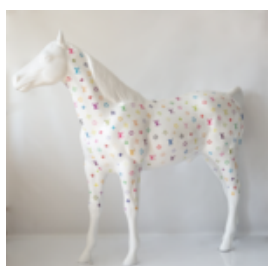

Material:...

LARGE WALKING TURTLE FIGURINE.

Item number:
Z2-2-1

Product description:
Large walking turtle figurine

H- 63cm L-196cm W...

FULL-SIZE HORSE - MONOGRAM

Item Number: P74
Product Description: Full-size Horse - Monogram
Material: Glass laminate...