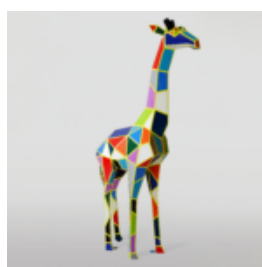

LARGE LIFE-SIZE GIRAFFE FIGURE - WHITE

Article number:
F041 - white
Product description:
Large life-size giraffe...

A LARGE GEOMETRIC GIRAFFE FIGURE FROM LAMINATE - ARLECCHINO

article number:
S39ar

Description:
A Large Geometric Giraffe Figure From
Laminate -...