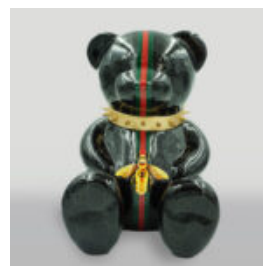

BEAR G BLACK H-45CM

article number:
M2-4-2

Product description:
Bear G Black

Material: polyester resin...