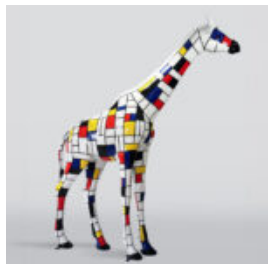

DOG BULLDOG WITH CAP - MATTE

Article number: B1-1-4
Product description: Bulldog with Cap - Matte, adorned
Material: Glass...

BEAR STANDING LOONEY TUNES

article number:
M2-2-1
Product description:
standing bear-Looney Tunes, hand-painted...