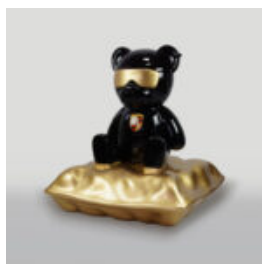

MIŚ SIEDZĄCY NA PODUSZCE PORSCHE

Numer artykułu:
M2-6-2

Opis produktu:
Miś z okularami siedzący na poduszce z motywem...