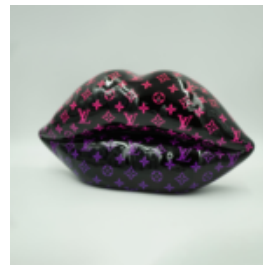

BLACK LIPS WITH A MONOGRAM - PINK GRADIENT

article number:
U1-1-8

Product description:
Black lips with a pink gradient L

...