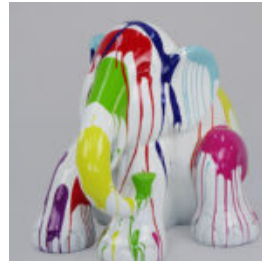

SUN SITTING L - WHITE TRASH

article number:
S3-4-1

Product description:
Sun sitting l - white trash

Material:...