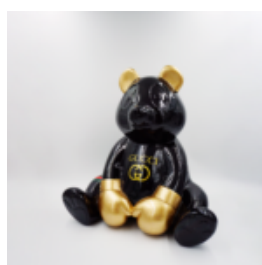

LARGE LIFE-SIZE GIRAFFE FIGURE - WHITE

Article number:
F041 - white
Product description:
Large life-size giraffe...

A LARGE GEOMETRIC GIRAFFE FIGURE FROM LAMINATE - ARLECCHINO

article number:
S39ar

Description:
A Large Geometric Giraffe Figure From
Laminate -...