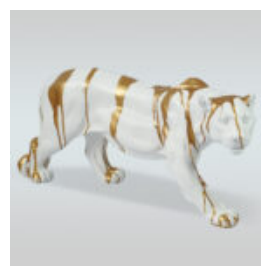

Material:...

LARGE WALKING TURTLE FIGURINE.

Item number:
Z2-2-1

Product description:
Large walking turtle figurine

H- 63cm L-196cm W...

FULL-SIZE HORSE - MONOGRAM

Item Number: P74
Product Description: Full-size Horse - Monogram
Material: Glass laminate...