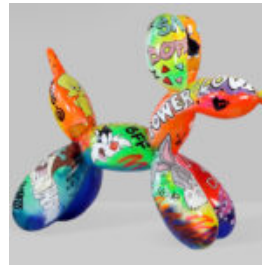

Opis produktu:
Duża figura bulldog francuski „Juki”- wersja...

DOG BULLDOG WITH CAP - GOLDEN PATINA

Article number:
B1-1-5

Product description:
Bulldog with Hat - Gold...

BULLDOG WITH CAP - MATTE PAINTED

Article Number:
B1-1-1
Product Description:
Bulldog with Cap - Painted
Material:
Glass...