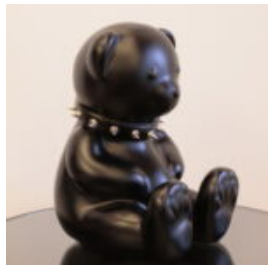

Article number:
f039

Description:
Fiberglass Decorators Horse Statue

...

LARGE ADVERTISING PEPPER FIBERGLASS STATUE

Article number:
Pepper fiberglass statue

Description:
Large Advertising...

RESIN TEDDY BEAR DECORATION FIGURE - SINGLE COLOR