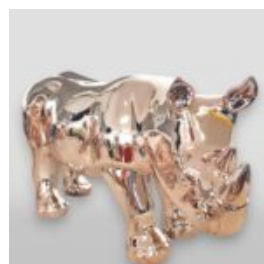

LITTLE RHINOCEROS HANDMADE RESIN FIGURE - CHROME EDITION

Notice:
Price does not include local taxes, delivery cost and retail packaging.
Minimum...