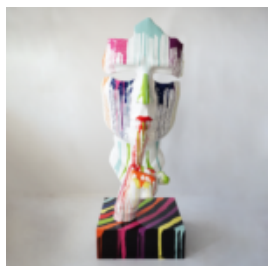

LARGE MASK BASED ON - TRASH

article number:
M3-1-9

Product description:
Large mask based on

Material:
PWS...