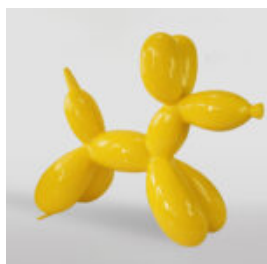

BALLOON DOG - LARGE DECORATIVE FIGURE - YELLOW

Article Number:
B2-1-3
Product Description:
Balloon Dog - Large Decorative...