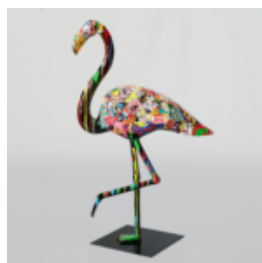

DECORATIVE FLAMINGO 3D FIGURE - POP ART

Article number:
F2-1-2
Product description:
Decorative flamingo 3D figure - pop art
Includes...