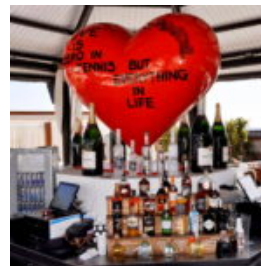

BIG FIBERGLASS HEART MODEL - SINGLE COLOR

Article number:
Big Heart.

Description:
Big Fiberglass Heart Model - Single...