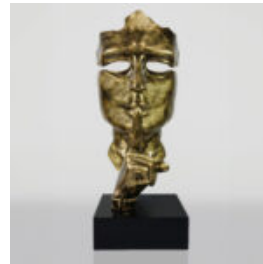

LARGE MASK BASED ON - GOLD PATINA

article number:
M3-1-1

Product description:
Large mask based on - gold patina

...