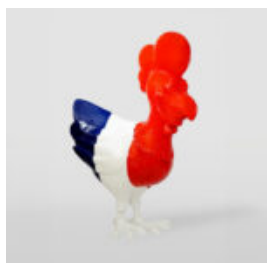

LARGE DECORATIVE FIGURE OF THE ROOSTER IN THREE COLORS H-190CM

article number:

Product description:
A large decorative figure of a rooster in blue,...