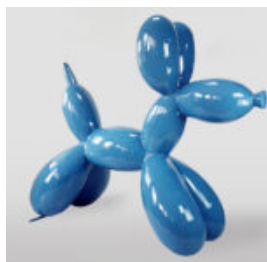

BALLOON DOG - LARGE DECORATIVE FIGURE - BLUE

Article Number:
B2-1-2
Product Description:
Balloon Dog - Large Decorative...

LARGE GORILLA FIGURE WITH BARREL WITH LV LOGO

Article Number:
G1-5-1
Product Description:
Large, red gorilla figure with...