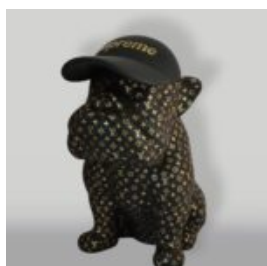

BULLDOG DOG WITH CAP - MATTE WITH GOLDEN LOGO

Article number:
B1-1-8

Product description:
Bulldog with Cap - Matte, adorned with golden...

LARGE FIGURE OF A DOLL IN STRIPES

Article Number:
Doll in Stripes
Product Description:
Large figure of a hand-painted doll in...