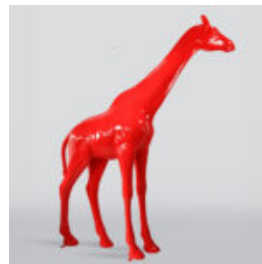

LARGE LIFE-SIZED GIRAFFE FIGURE - RED

Article number:
F041 - red
Product description:
Large life-sized giraffe figure -...