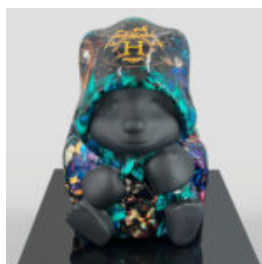

PANDA W MOTYWIE INDII

Numer artykułu:
Panda Indie

Opis produktu:
Panda wykonana techniką oklejania folią...