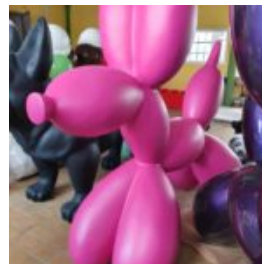

BALLOON DOG BIG FIBERGLASS STATUE

Notice:
price Notes Local Taxes, Delivery Cost and
Retail Packaging.
Minimum Order...