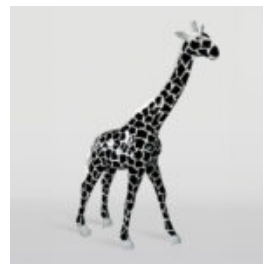

article number:
M3-1-1

Product description:
Large mask based on - gold patina

...

GORYL XXL 180CM POP -ART VERSION - COMIC BOOK

article number:
G1-1-1

Product description:
Big Gorilla XXL hand -painted in the pop...