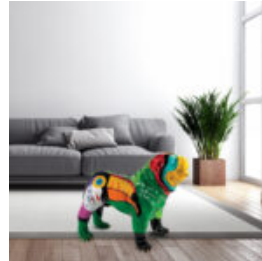

ENGLISH BULLDOG RESIN FIGURE - POP -ART EDITION

Notice:
Price does not include local taxes, delivery
cost and retail packaging.
Minimum...