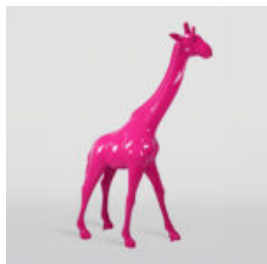

LARGE GIRAFFE 230CM PINK VERSION

article number:
Figure Giraffe 230cm

Product description:
Large giraffe 230cm pink...