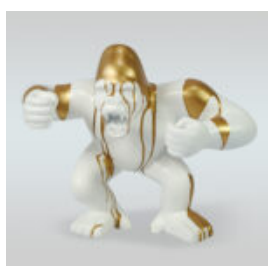

WHITE GORYL XS - GOLDEN TRASH

article number:
G1-4-1

Product description:
Goryl XS - white and golden trash

...