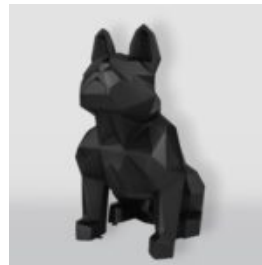

DECORATIVE FIBERGLASS DUCK STATUE

Notice:
Price does not include local taxes, delivery
cost and retail packaging.
Minimum...

GEOMETRIC LION SCULPTURE SINGLE COLOR

Article number:
Lgmt135

Description:
Geometric Lion Sculpture - Single Color
...