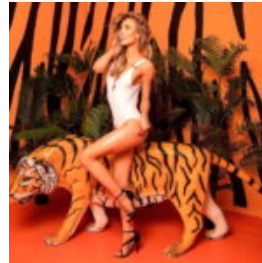

LARGE TIGER FIBERGLASS FIGURE

Notice:
Price does not include local taxes, delivery
cost and retail packaging.
Minimum...