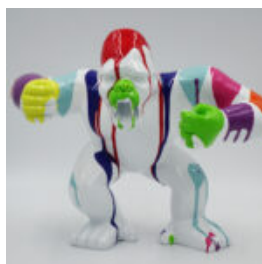

GORYL XS - TRASH

article number:
G1-4-2

Product description:
Goryl XS - Trash

Material:...