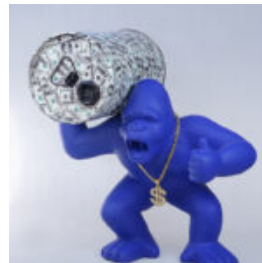

...

GERMAN STANDING DOG - WHITE TRASH

article number:
B1-18-1

Product description:
German standing dog - white trash

...

BULLDOG AVELLA 55CM DOG - POP ART

article number:
B1-12-6

Product description:
Bulldog Avella covered with POP ART...