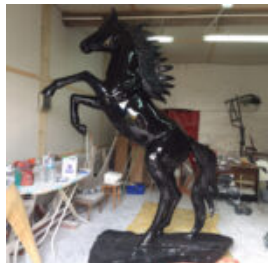

Article number:
f039j.

Description:
Unicorn life size sculpture.

...

LARGE ENGLISH BULLDOG FIBERGLASS SCULPTURE - SINGLE COLOR

Article number:
F099

Description:
Large English bulldog fiberglass sculpture - ...