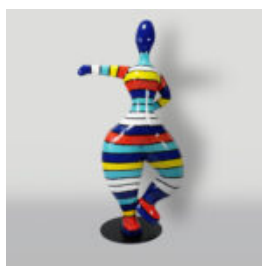

BULLDOG DOG WITH CAP - MATTE WITH GOLDEN LOGO

Article number:
B1-1-8

Product description:
Bulldog with Cap - Matte, adorned with golden...

LARGE FIGURE OF A DOLL IN STRIPES

Article Number:
Doll in Stripes
Product Description:
Large figure of a hand-painted doll in...