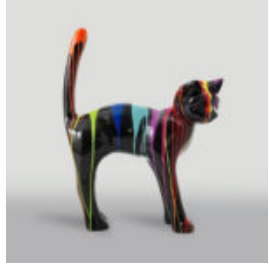

CAT DECORATION FIBERGLASS SCULPTURE - MIDDLE SIZE

Article number:
C094M

Description:
Middle size cat sculpture.

...