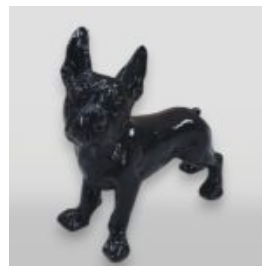

LARGE FIBERGLASS GIRAFFE SCULPTURE GF062

Article number:
gf062

Description:
Large Fiberglass Giraffe Sculpture
...

LIFE SIZE FOCAL FIBERGLASS REALISTIC FIGURE

Article number:
f022

Description:
life size foal fiberglass realistic figure
...