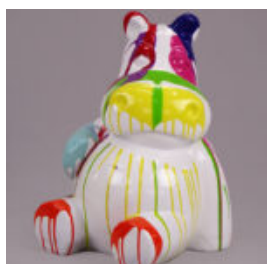

...

GORYL XS - TRASH

article number:
G1-4-2

Product description:
Goryl XS - Trash

Material:...

HIPPO 40CM - WHITE TRASH

article number:
S50

Description:
Hippo 40cm - White Trash