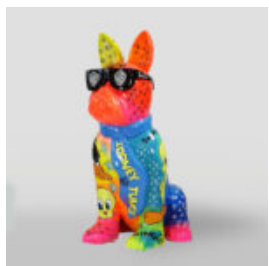

DOG BULLDOG WITH CAP - MATTE

Article number: B1-1-4
Product description: Bulldog with Cap - Matte, adorned
Material: Glass...

BEAR STANDING LOONEY TUNES

article number:
M2-2-1
Product description:
standing bear-Looney Tunes, hand-painted...

LARGE LIFE-SIZED GIRAFFE FIGURE - MONDRIAN

Article number:
F041 - Mondrian
Product description:
Large life-sized giraffe figure -...

LARGE LIFE-SIZED GIRAFFE FIGURE - RED

Article number:
F041 - red
Product description:
Large life-sized giraffe figure -...

PIES DUŻA FIGURA BULLDOGA Z KRAWATEM W OKULARACH - LOONEY TUNES

Numer artykułu:
B1-5-5
Opis produktu:
Duża figura bulldoga z krawatem w okularach,...

LEW STOJĄCY - PATYNA ŻŁOTA

Numer artykułu:
s93-2
Opis produktu:
Lew stojący - patyna
H- 125cm L -...