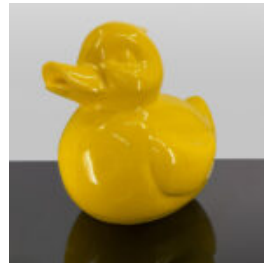

FIBERGLASS PIG ARTISTIC SCULPTURE - SINGLE COLOR

Article number:
Artipig.

Description:
Fiberglass Pig Artistic Sculpture -...

LIFE SIZE FIBERGLASS SHEEP FIGURE - CHROME EDITION.

Notice:
Price does not include local taxes, delivery cost and retail packaging.
Minimum...

LIFE SIZE FIBERGLASS BULL FIGURE - COLORFUL EDITION

Notice:
Price does not include local taxes, delivery cost and retail packaging.
Minimum...

HIPPOTAMUS LARGE FIBERGLASS OUTDOOR FIGURE

Article number:
GC209

Description:
Hippopotamus Large Fiberglass Figure -...

SMALL RESIN HANDMADE DUCK INTERIOR FIGURE

Article number:
GC214

Description:
Small Handmade Duck Interior Figure -...

LARGE FIBERGLASS PENGUIN STATUE - NATURAL COLORS.