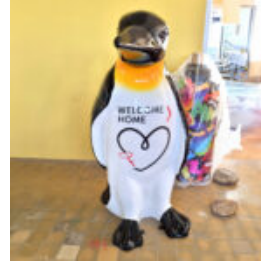

LARGE FIBERGLASS PENGUIN FIGURE - 170CM

Notice:
Price does not include local taxes, delivery cost and retail packaging.
Minimum...