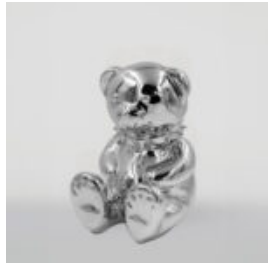

...

LARGE MASK BASED ON - SILVER PATINA

article number:
M3-1-2

Product description:
Large mask based on - silver patina

...

LARGE GIRAFFE 230CM COLOR ZEBRA

article number:
Figure Giraffe 230cm

Product description:
Large giraffe 230cm white,...