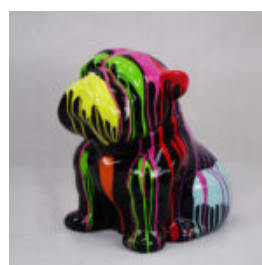

article number:
B1-14-32

Product description:
Bulldog angelo painted gloss

...

BULLDOG ANGELO 40CM DOG - PAINTED GLOSS

article number:

B1-15-33

Product description:
Bulldog angelo painted gloss

...