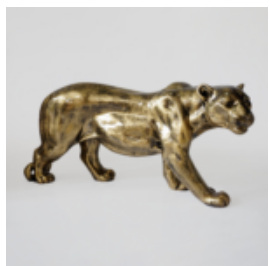

LARGE LIFE-SIZE GIRAFFE SCULPTURE - MODERN

Item Number:
F041 - modern
Product Description:
Large life-size giraffe...

PANTHER FIGURE IN NATURAL PATINA DIMENSIONS

Article number:
P2-1-4

Product description:
Life-sized standing panther - patina