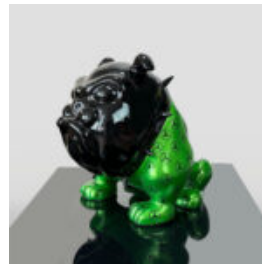

EXCLUSIVE BULLDOG AMG - AVELLA 22 FIGURINE

Article Number:
B1-13-23
Product Description:
Bulldog "Avella" adorned with Mercedes Benz...