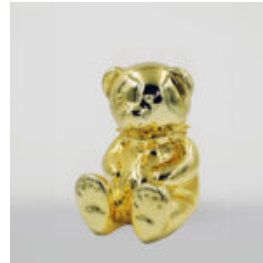

TEDDY BEAR H-31 CM WITH COLLAR WITH SPIKES GOLD VERSION

article number:
M2-3-15

Product description:
Miś 31cm with a collar with spikes in...