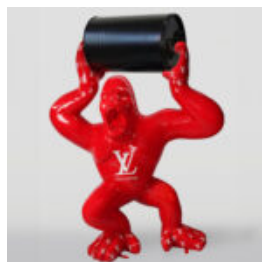

BALLOON DOG - LARGE DECORATIVE FIGURE - BLUE

Article Number:
B2-1-2
Product Description:
Balloon Dog - Large Decorative...

LARGE GORILLA FIGURE WITH BARREL WITH LV LOGO

Article Number:
G1-5-1
Product Description:
Large, red gorilla figure with...