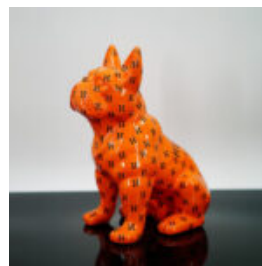

DECORATIVE FIGURINE FRENCH BULLDOG - H

Item Number: C200s Product Description: Decorative French Bulldog Figurine - motif...