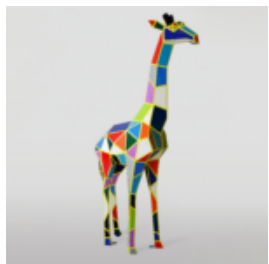

A LARGE GEOMETRIC GIRAFFE FIGURE FROM LAMINATE - ARLECCHINO

article number:
S39ar

Description:
A Large Geometric Giraffe Figure From
Laminate -...