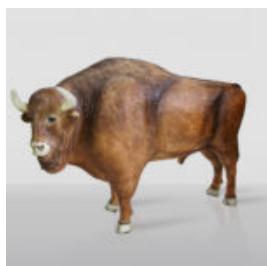

LIFE-SIZE BISON / EUROPEAN BISON FIGURE

Article Number: Bison/European Bison with Fur
Product Description: Life-size figure of a...