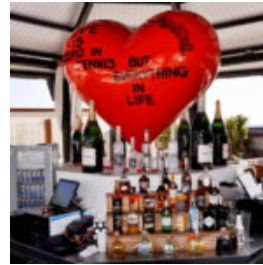

BIG FIBERGLASS HEART MODEL - SINGLE COLOR

Article number:
Big Heart.

Description:
Big Fiberglass Heart Model - Single...