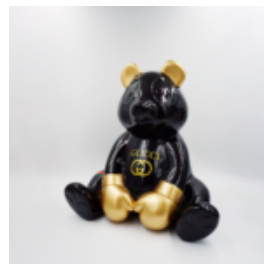

Article number:
F039

Product description:
Life-size horse - silver

Material:
Glass laminate...

A LARGE GEOMETRIC GIRAFFE FIGURE FROM LAMINATE - ARLECCHINO

article number:
S39ar

Description:
A Large Geometric Giraffe Figure From
Laminate -...