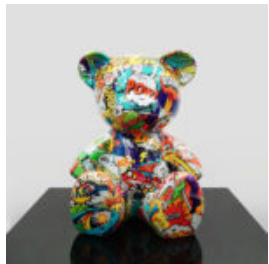

SMALL SITTING BEAR - POP ART

Article number: M2-7-4
Product Description: Small sitting bear in a Pop ART...