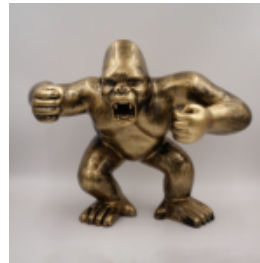

GORILLA S - PATINA

Article number:
G1-8-1

Product description:
Gorilla S - patina

Material:
Polyester resin -...