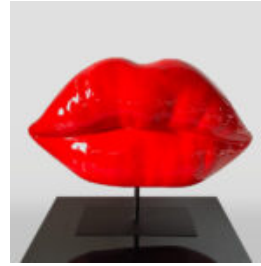

BIG RED LIPS

Article Number: RedLips
Product Description: Large figure of red lips on a...