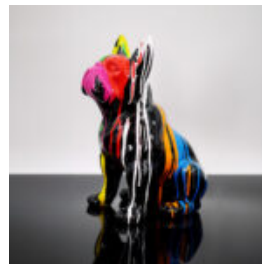

DECORATIVE FIGURINE FRENCH BULLDOG - TRASH

Article Number:C200s Product Description:Decorative French Bulldog Figurine - motif...