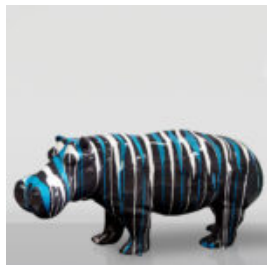

3D FIGURE MADE OF LAMINATE - LIFE-SIZE HIPPOPOTAMUS - TRASH

Article number: GC209
Product description: 3D Figure - Life-size hippopotamus made in the...