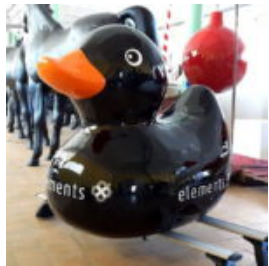

LIFE-SIZED STANDING PANTHER

Article number:
P2-1-11

Product description:
Life-sized standing panther

Material:
Glass...

BIG FIBERGLASS CANDY CANES

Notice:
price Notes Local Taxes, Delivery Cost and
Retail Packaging.
Minimum Order...