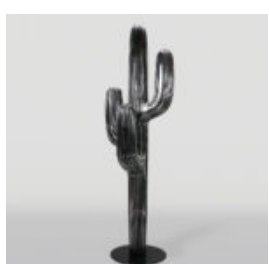

CACTUS HOOK IN SILVER PATINA

Article Number: K3-2-9 Product Description:
Cactus - Silver Patina Material: PWS Glass
Laminate...