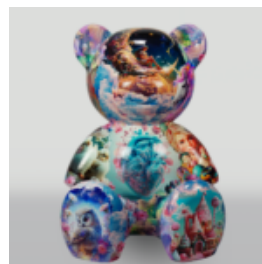

LARGE SITTING BEAR - SWEET THEME

Numer artykułu:
M2-5-4
Opis produktu:
Duży siedzący miś z motywem sweet, wytworzony...