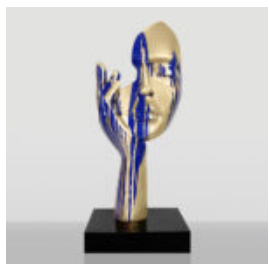

SMALL GORILLA WITH BARREL ON SHOULDER - OK

Article Number: G1-9-3 Product Description:
Small gorilla with a barrel on its shoulder....

LARGE MASK ON STAND - IN BLUE PATCHES

Article number:
M3-1-5

Product description:
Large mask on stand - White with blue...