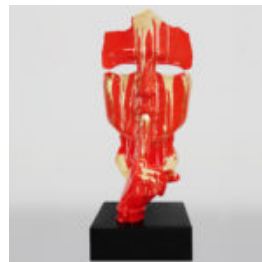

LARGE MASK ON BASE - RED / GOLDEN TRASH

Article number: M3-1-11
Product description: Large mask on base
Material: PWS glass...