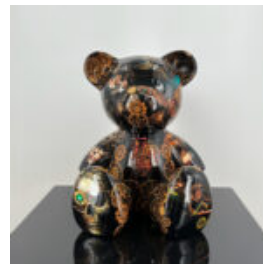

FERRARI TEDDY BEAR SITTING ON A PILLOW

Article Number: M2-6-3
 Product Description: Teddy bear with glasses sitting on a...

TEDDY BEAR SITTING ON A PILLOW

Article Number: M2-6-1
 Product Description: Teddy bear with glasses sitting on a pillow...

SMALL SITTING BEAR - SWEET MOTIF

Article Number: M2-7-7
 Product Description: Figurine of a small sitting bear made using the...

SITTING LITTLE BEAR - INDUSTRIAL MOTIF

Article Number: M2-7-5
 Product Description: A small sitting teddy bear figure made using the...