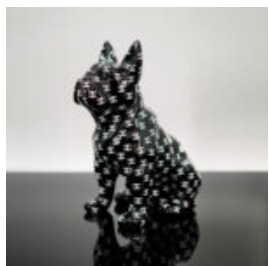

DECORATIVE FIGURINE FRENCH BULLDOG - CC

Article Number:C200s Product Description:Decorative French Bulldog Figurine - motif...