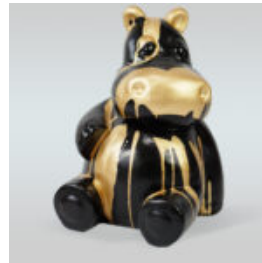

BLACK HIPPO 40CM - GOLDEN TRASH

Article number: S87

Product description: Hippo 40cm - black gold trash

Material: Polyester...