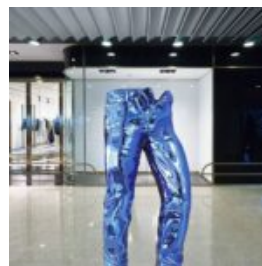

SMALL DECORATIVE JEANS RESIN SCULPTURE

Article number:
Decorative jeans resin statue

Description:
Jeans Sculpture
...