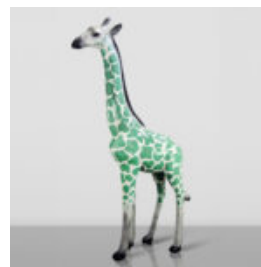

LARGE GIRAFFE 230CM - GOLD VERSION

Article Number: Giraffe figure 230cm
Product Description: Large giraffe 230cm gold...

LARGE GIRAFFE 230CM PATINA VERSION

Article number: Giraffe figure 230cm
Product description: Large giraffe 230cm patina version...

LARGE GIRAFFE 230CM BLACK VERSION

Article number: Giraffe figure 230cm
Product description: Large giraffe 230cm black version...

3D FIGURE MADE OF LAMINATE - LIFE-SIZE HIPPOPOTAMUS - TRASH

Article number: GC209
Product description: 3D Figure - Life-size hippopotamus made in the...

STANDING BEAR - INDUSTRIAL THEME

Article number: M2-2-4
Product description: Standing bear figurine made using the vinyl...

LARGE GEOMETRIC GIRAFFE FIGURE MADE OF LAMINATE - GOLD/BLACK

Article Number: S39
Product Description: Large geometric giraffe figure made of laminate -...