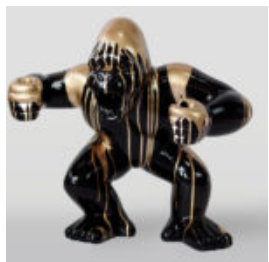

BLACK GORILLA L - GOLDEN TRASH

Article number:
G1-3-2

Product description:
Black gorilla L - golden trash

Material:
Polyester...