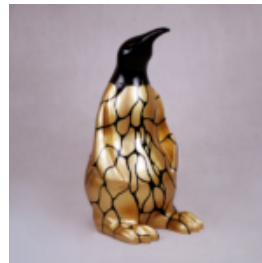

PENGUIN 100 CM - GOLDEN PATCHES

Article number:
P3-1-5

Product description:
Penguin 100 cm - golden patches

Material:
Glass...