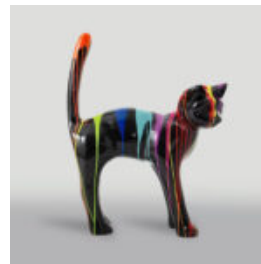

ADVERTISING FIBERGLASS CROISSANT LARGE FIGURE

Article number:
Croissant F121.

Description:
Advertising Fiberglass Croissant...

DECORATIVE HORSE HEAD REALISTIC STATUE - SINGLE COLOR

Article number:
C159

Description:
Decorators Horse Head Realistic Statue -...