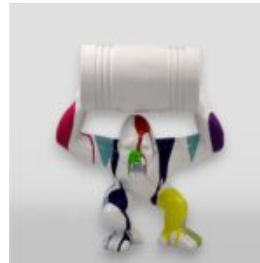

GORILLA TONO XS - WHITE TRASH

Article number:
G1-7-3

Product description:
Gorilla Tono XS - White Trash

Material:
Polyester...