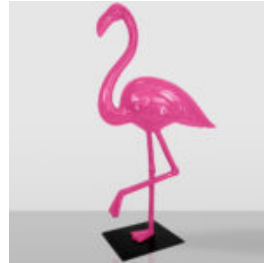

LARGE 3D DECORATIVE FLAMINGO - FUCHSIA

Article Number: F2-2-1
Product Description: Decorative flamingo figure - in "fuchsia"...