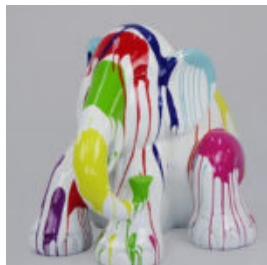

SITTING ELEPHANT L - WHITE TRASH

Article number:
S3-4-1

Product description:
Sitting Elephant L - White...