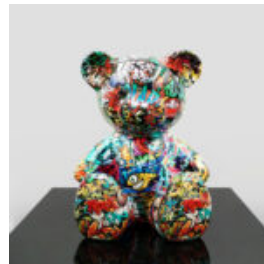

SMALL SITTING BEAR - GRAFFITI

Article number: M2-7-3
Product Description: Small sitting bear in a Graffiti motif.
Material: PWS...