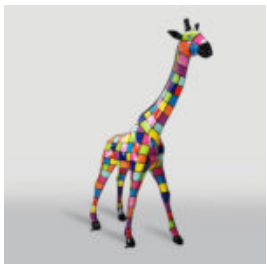

LARGE BALLOON DOG DECORATIVE FIGURE - PINK

Article Number:
B2-1-10
Product Description:
Large Balloon Dog Figure
Material:
PWS Glass...

LARGE GIRAFFE 230CM - SMARTIE VERSION

Article Number:
Giraffe Figure 230cm
Product Description:
Large giraffe 230cm hand-painted in...