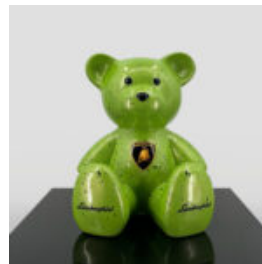

THE SMALL BEAR SITTING WITH THE LOGO

Article number:
M2-7-1
Product description:
Small green bear sitting with logo splattered...