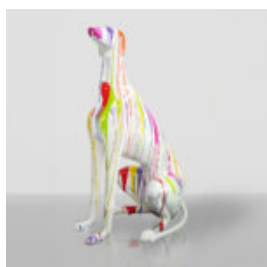

LARGE GREYHOUND DOG FIGURE - TRASH

Article Number: Greyhound XL
Product Description: Large greyhound dog figure in a trash...