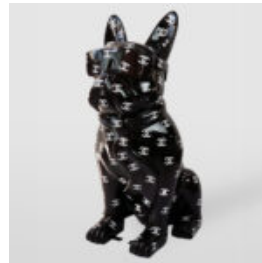

SMALL BULLDOG WITH TIE AND GLASSES - GOLD

Numer artykułu: B1-6-4
Opis produktu: Small Bulldog with Tie and Glasses -...

MEDIUM BULLDOG FIGURE WITH TIE AND GLASSES - BLUE SKY

Article Number:
B1-28-6
Product Description:
Large bulldog figure with tie and glasses - blue...

MEDIUM BULLDOG FIGURE WITH TIE AND GLASSES - BLACK AND WHITE

Article Number:
B1-28-5
Product Description:
Large bulldog figure with tie and glasses -...

DOG MEDIUM FIGURE OF BULLDOG WITH TIE AND GLASSES - LOGO