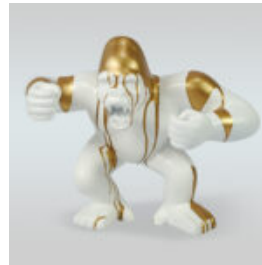

WHITE GORILLA XS - GOLDEN TRASH

Article number: G1-4-1

Product description: Gorilla XS - white gold trash

Material: Polyester...