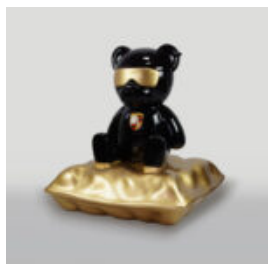

PORSCHE TEDDY BEAR SITTING ON A PILLOW

Article Number:
M2-6-2
Product Description:
Teddy bear with glasses sitting on a...