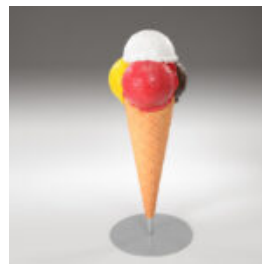

SMALL ADVERTISING FIBERGLASS SCOOP ICE CREAM

Article number:
f118

Description:
Small Advertising Fiberglass scoop ice...