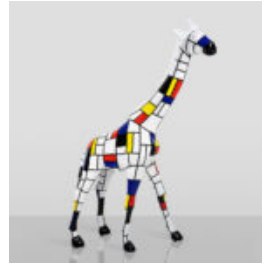

LARGE GIRAFFE 230CM MONDRIAN VERSION

Article number: Giraffe figure 230cm
Product description: Large giraffe 230cm
Mondrian version...