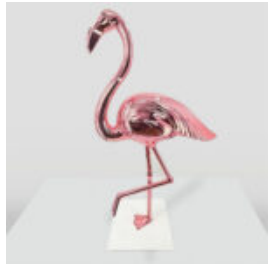

DECORATIVE 3D FLAMINGO FIGURE - CHROMED

Article Number:
F2-1-3

Product Description:
Decorative flamingo figure - chrome...