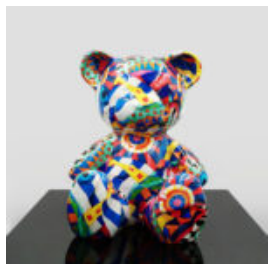

SMALL SITTING BEAR - MOSAIC

Article number: M2-7-2
Product Description: Small sitting bear in a mosaic motif.
Material: PWS...