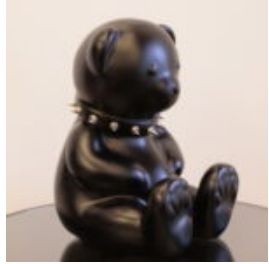

RESIN TEDDY BEAR DECORATION FIGURE - SINGLE COLOR

Article number:
Teddy

Description:
Resin Teddy Bear Decoration Figure -...