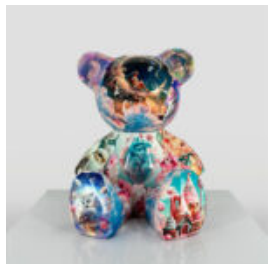

SMALL SITTING BEAR - SWEET MOTIF

Article Number: M2-7-7
Product Description: Figurine of a small sitting bear made using the...