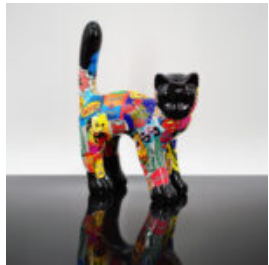

DECORATIVE FIGURINE SMALL STANDING CAT - T

Article number: C094a Product description: Small decorative cat figure - version made in T...

DECORATIVE FIGURINE SMALL STANDING CAT - COMICS

Article number:C094a Product description:Small decorative cat figure - crafted using a...