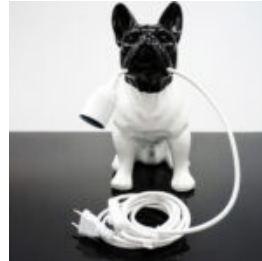

DECORATIVE FIGURE FRENCH BULLDOG LAMP - DESIGN I

Article Number: C200s LAMP Product
Description: White decorative figure with a black head -...