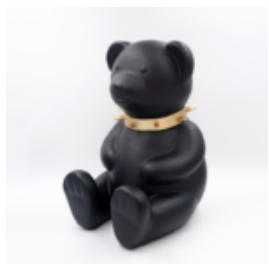

BEAR H-45 CM - BLACK MATTE

Article number:
M2-4-11

Product description:
Bear H-45 cm - black matte

Material:
Polyester...