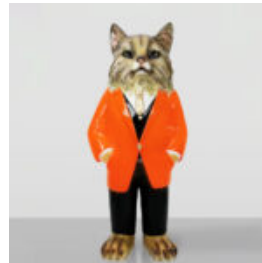

DECORATIVE FIGURE OF A STANDING CAT IN A SUIT

Article Number:GarniturKot Product Description:Large standing cat in a suit. Material:Fiberglass...