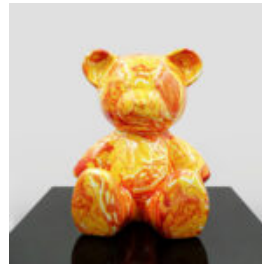

SMALL SITTING BEAR - ORANGE H

Article number:
M2-7-9
Product Description:
Small sitting bear in a ORANGE H...