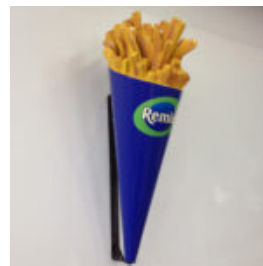

GEOMETRIC LION SCULPTURE SINGLE COLOR

Article number:
Lgmt135

Description:
Geometric Lion Sculpture - Single Color
...

GEOMETRIC GORILLA WITH BARREL SINGLE COLOR SCULPTURE

Article number:
Ggmt150

Description:
Geuometric Gorilla with Barrel Single...

LARGE 3D FLOCKED FIBERGLASS GORILLA FIGURE

Article number:
Large 3d flocked fiberglass gorilla figure.

Description:
...

OUTDOOR ADVERTISING FRENCH FRIES HANGING

Notice:
price Notes Local Taxes, Delivery Cost and
Retail Packaging.
Minimum Order...