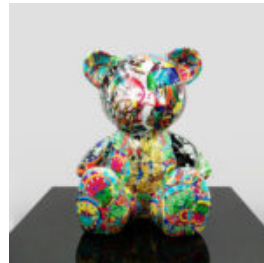

SMALL SITTING BEAR - ROLEX

Article number: M2-7-8
Product Description: Small sitting bear in a Rolex...