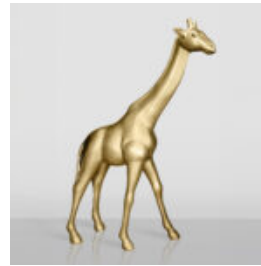

LARGE GIRAFFE 230CM - GOLD VERSION

Article Number: Giraffe figure 230cm
Product Description: Large giraffe 230cm gold...

LARGE GIRAFFE 230CM PATINA VERSION

Article number: Giraffe figure 230cm
Product description: Large giraffe 230cm patina version...