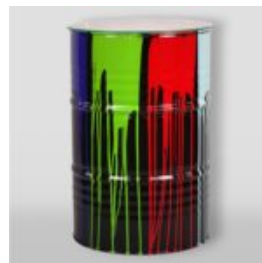

BARREL - BLACK TRASH

Article number: B3-1-2

Product description: Barrel - black...