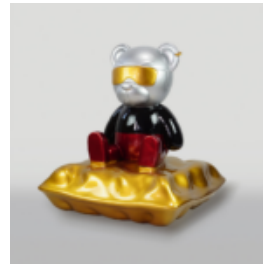

TEDDY BEAR SITTING ON A PILLOW

Article Number: M2-6-1
Product Description: Teddy bear with glasses sitting on a pillow...