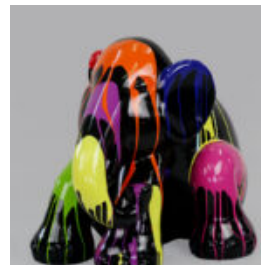

SITTING ELEPHANT L - PAINTED

Article number:
S3-4-3

Product description:
Sitting elephant L - painted

Material:
Polyester...

SITTING ELEPHANT L - WHITE TRASH

Article number:
S3-4-1

Product description:
Sitting Elephant L - White...