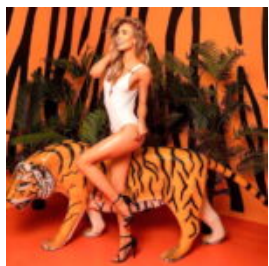

LARGE TIGER FIBERGLASS FIGURE

Notice:
Price does not include local taxes, delivery
cost and retail packaging.
Minimum...