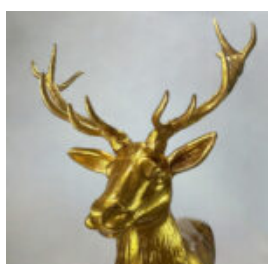

3D DECORATIVE FIGURE - LARGE DEER WITH GOLD GLITTER

Article Number: F006 + glitter Product Description: Life-size deer in gold with glitter....

LARGE BEAR FIGURE SQUARE - RED

Article number: M1-2-3
Product description: Standing bear figure in red
Material: Glass...