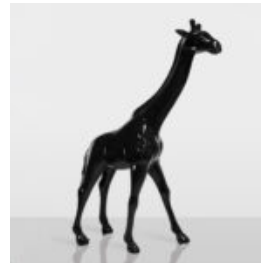

LARGE STANDING LION FIGURE - BLACK TRASH

Item Number: S93-6
Product Description:
Standing Lion - Black Trash H - 125cm L - 185cm...

LARGE STANDING LION FIGURE - GOLD

Article Number: S93-5
Product Description: Standing Lion - Gold H- 125cm L -...

LARGE GIRAFFE 230CM - GOLD VERSION

Article Number: Giraffe figure 230cm
Product Description: Large giraffe 230cm gold...

LARGE GIRAFFE 230CM PATINA VERSION

Article number: Giraffe figure 230cm
Product description: Large giraffe 230cm patina version...