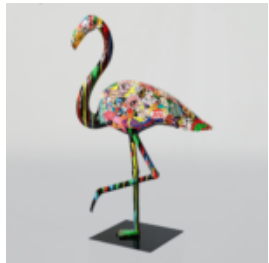

Material: Glass laminate...

DECORATIVE FLAMINGO 3D FIGURE - POP ART

Article number:
F2-1-2

Product description:
Decorative flamingo 3D figure - pop art
Includes...

BALLOON DOG - LARGE DECORATIVE FIGURE - YELLOW