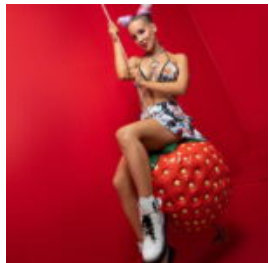

RESIN ADVERTISING STRAWBERRY FIGURE

Article name/number:
Strawberry Figure

Description:
Resin Advertising...