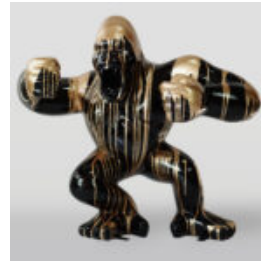

BLACK GORILLA XL - GOLDEN TRASH

Article number:
G1-2-1

Product description:
Black gorilla XL - golden...