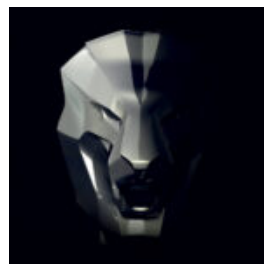

EXCLUSIVE LION FIGURE - SILVER GLOSS

Article number: LewPGsilver Product description:
Exclusive figure of a walking lion with a long...