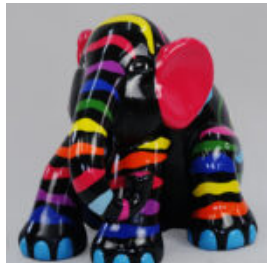

SEATED ELEPHANT L BLACK - STRIPES

Article number:
S3-4-7

Product description:
Sitting elephant L - black...