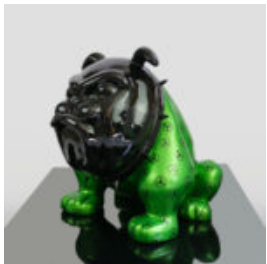

EXCLUSIVE BULLDOG FIGURE AVELLA - AMG

Article Number: B1-12-29
Product Description: Bulldog "Avella" covered with Mercedes Benz AMG...