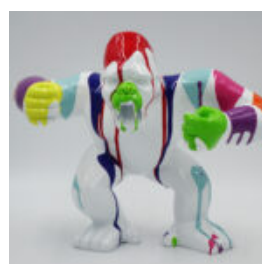

GORYL XS - TRASH

Article number:
G1-4-2

Product description:
Gorilla XS - trash

Material:
Polyester resin -...