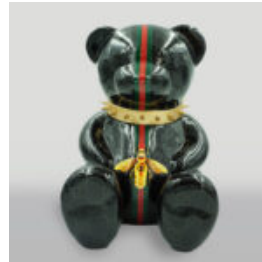

BLACK G BEAR H-45CM

Article number:
M2-4-2
Product description:
Teddy bear G black
Material: Polyester resin -...