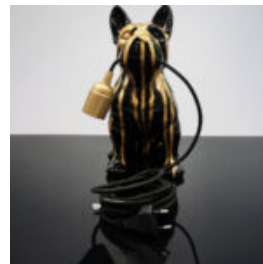

DECORATIVE FIGURE FRENCH BULLDOG LAMP - DESIGN VII

Article Number: C200s LAMP Product Description: Black decorative figure with golden accents -...