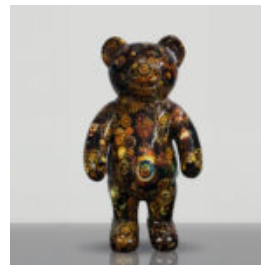

STANDING BEAR - INDUSTRIAL THEME

Article number: M2-2-4
Product description: Standing bear figurine made using the vinyl...