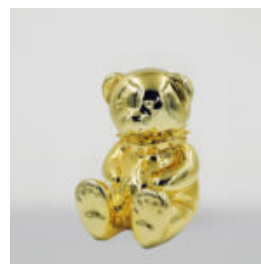

BEAR H-31 CM WITH SPIKED COLLAR IN GOLD VERSION

Article number:
M2-3-15
Product description:
31cm teddy bear with a gold-colored chrome spike...