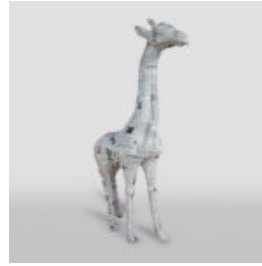

LARGE FIBERGLASS GIRAFFE SCULPTURE - POP -ART EDITION

Notice:
Price does not include local taxes, delivery cost and retail packaging.
Minimum...