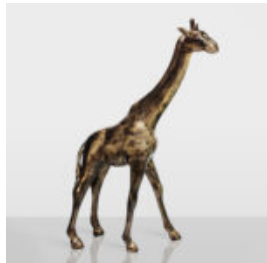

LARGE GIRAFFE 230CM - GOLD VERSION

Article Number: Giraffe figure 230cm
Product Description: Large giraffe 230cm gold...

LARGE GIRAFFE 230CM PATINA VERSION

Article number: Giraffe figure 230cm
Product description: Large giraffe 230cm patina version...