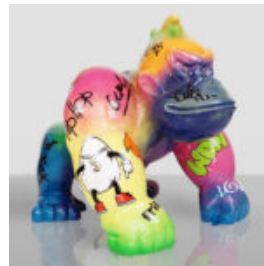

DONKEY KONG - POP ART

Article Number: G1-14-6 Product Description:
Donkey Kong in Pop Art style Material: Glass...