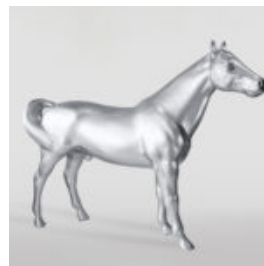

Article Number:
B2-1-3

Product Description:
Balloon Dog - Large Decorative...

LARGE LIFE-SIZE GIRAFFE FIGURE - WHITE

Article number:
F041 - white

Product description:
Large life-size giraffe...

LIFE-SIZE HORSE - SILVER