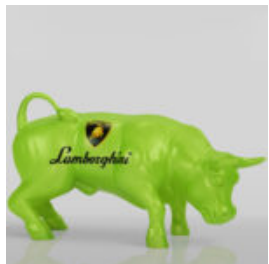

DECORATIVE FIGURE GREEN BULL - LAMBORGHINI

Product Description:
Green bull wrapped in a Lamborghini motif.
Material:
PWS glass...