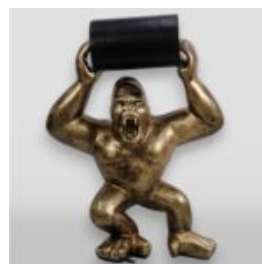

GORILLA TONO XL - PATINA

Article number:
G1-6-2

Product description:
Gorilla Tono XL - Patina

Material:
Glass laminate...