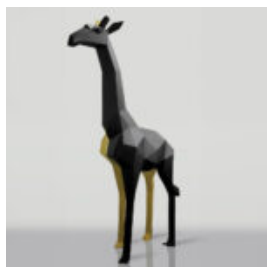

STANDING BEAR - INDUSTRIAL THEME

Article number: M2-2-4
Product description: Standing bear figurine made using the vinyl...

LARGE GEOMETRIC GIRAFFE FIGURE MADE OF LAMINATE - GOLD/BLACK

Article Number: S39
Product Description: Large geometric giraffe figure made of laminate -...