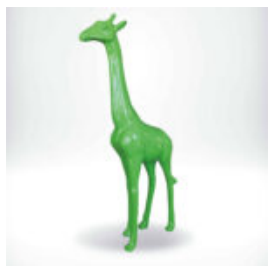

LARGE FIBERGLASS GIRAFFE SCULPTURE GF062

Article number:
gf062

Description:
Large Fiberglass Giraffe Sculpture
...