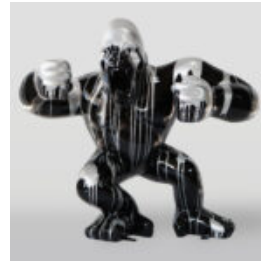

BLACK GORILLA XL - SILVER TRASH

Article number:
G1-2-1

Product description:
Black gorilla XL - silver...