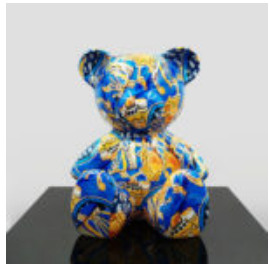

SMALL SITTING BEAR - BLUE H

Article number:
M2-7-10
Product Description:
Small sitting bear in a BLUE H...