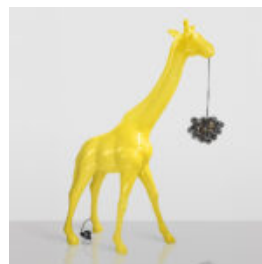

SMALL SITTING BEAR - BLUE H

Article number:
M2-7-10
Product Description:
Small sitting bear in a BLUE H...

SMALL SITTING BEAR - ORANGE H

Article number:
M2-7-9
Product Description:
Small sitting bear in a ORANGE H...

DECORATIVE FIGURE GREEN BULL - LAMBORGHINI

Product Description:
Green bull wrapped in a Lamborghini motif.
Material:
PWS glass...

THE SMALL BEAR SITTING WITH THE LOGO

Article number:
M2-7-1
Product description:
Small green bear sitting with logo splattered...

PORSCHE TEDDY BEAR SITTING ON A PILLOW

Article Number:
M2-6-2
Product Description:
Teddy bear with glasses sitting on a...

LARGE GIRAFFE 230CM LAMP - YELLOW VERSION

Article number:
Giraffe figure 230cm LAMP
Product description:
Large giraffe 230cm yellow...