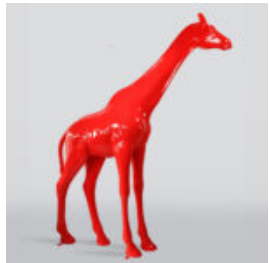

LARGE LIFE-SIZED GIRAFFE FIGURE - RED

Article number:
F041 - red
Product description:
Large life-sized giraffe figure -...