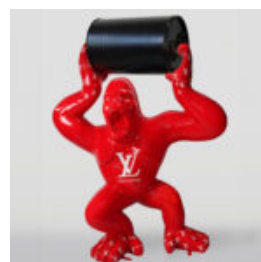

BALLOON DOG - LARGE DECORATIVE FIGURE - BLUE

Article Number:
B2-1-2

Product Description:
Balloon Dog - Large Decorative...

LARGE GORILLA FIGURE WITH BARREL WITH LV LOGO

Article Number:
G1-5-1

Product Description:
Large, red gorilla figure with...