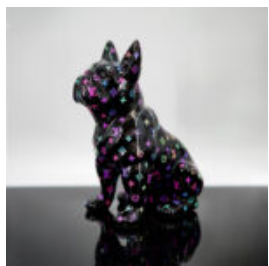

DECORATIVE FIGURINE FRENCH BULLDOG - LV

Article Number:C200s Product Description:Decorative French Bulldog Figurine - motif...