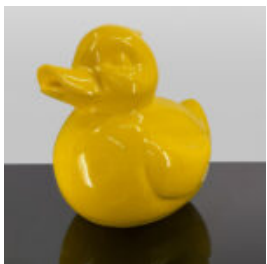

LIFE SIZE FIBERGLASS BULL FIGURE - COLORFUL EDITION

Notice:
Price does not include local taxes, delivery cost and retail packaging.
Minimum...

LARGE CAT FIBERGLASS DECORATION FIGURE - SINGLE COLOR EDITION

Notice:
Price does not include local taxes, delivery cost and retail packaging.
Minimum...

HIPPOTAMUS LARGE FIBERGLASS OUTDOOR FIGURE

Article number:
GC209

Description:
Hippopotamus Large Fiberglass Figure -...

SMALL CAT RESIN HANDMADE DÉCOR FIGURINE

Article number:
C094A

Description:
Small Cat Resin Handmade Figurine -...

SMALL RESIN HANDMADE DUCK INTERIOR FIGURE

Article number:
GC214

Description:
Small Handmade Duck Interior Figure -...