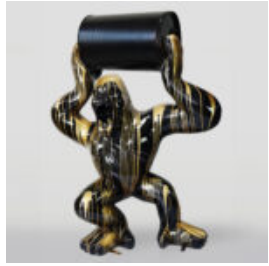

BALLOON DOG - LARGE DECORATIVE FIGURE - BLUE

Article Number:
B2-1-2

Product Description:
Balloon Dog - Large Decorative...

LARGE GORILLA FIGURE WITH BARREL WITH LV LOGO

Article Number:
G1-5-1

Product Description:
Large, red gorilla figure with...