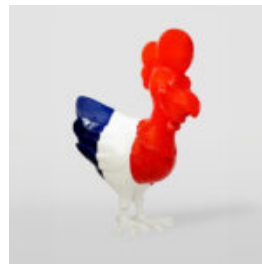

LARGE BALLOON DOG DECORATIVE FIGURE - PINK

Article Number:
B2-1-10
Product Description:
Large Balloon Dog Figure
Material:
PWS Glass...

LARGE GIRAFFE 230CM - SMARTIE VERSION

Article Number:
Giraffe Figure 230cm
Product Description:
Large giraffe 230cm hand-painted in...