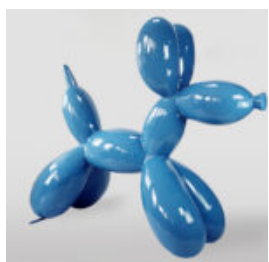

BALLOON DOG - LARGE DECORATIVE FIGURE - BLUE

Article Number:
B2-1-2

Product Description:
Balloon Dog - Large Decorative...

LARGE GORILLA FIGURE WITH BARREL WITH LV LOGO

Article Number:
G1-5-1

Product Description:
Large, red gorilla figure with...