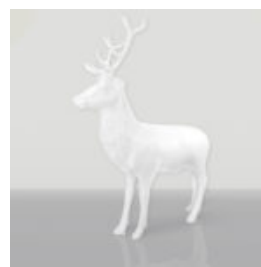

3D DECORATIVE FIGURE - LARGE WHITE DEER

Article Number: F006
Product Description: Life-size deer crafted in white color.
Material: PWS...