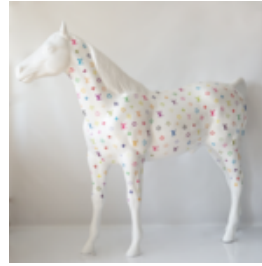

NATURAL PATINA PANTHER FIGURINE

Article number:
P2-1-4

Product description:
Life-sized standing panther - patina

Material:...

LARGE WALKING TURTLE FIGURE - BLUE SMARTIE

Article Number: Z2-2-5 Product Description: Large figure of a walking blue turtle smartie...