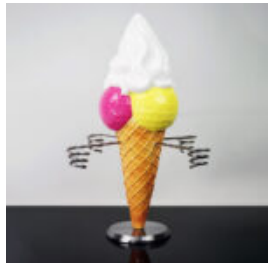

ADVERTISING FIGURES FOR ICE CREAM

ICE CREAM BALL PASTEL BEIGE

Article number: F125 Product description: Advertising ice cream in pastel beige, either placed...

ICE CREAM BALL PASTEL PINK

Article number: F125 Product description: Advertising ice cream in pastel pink, either placed...

ADVERTISING FIGURE OF SCOOP ICE CREAM - MINT

Article number: F113d Product description: Advertising ice cream in mint color on a...

ADVERTISING FIGURE OF SCOOP ICE CREAM - PINK

Article number: F113d Product description: Advertising ice cream in pink color on a...