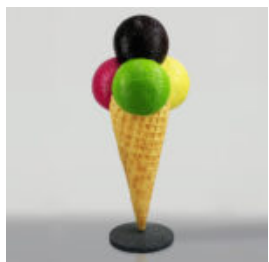

ADVERTISING FIGURES FOR ICE CREAM

ICE CREAM BALL PASTEL BEIGE

Article number: F125 Product description: Advertising ice cream in pastel beige, either placed...

ICE CREAM BALL PASTEL PINK

Article number: F125 Product description: Advertising ice cream in pastel pink, either placed...

ADVERTISING FIGURE OF SCOOP ICE CREAM - MINT

Article number: F113d Product description: Advertising ice cream in mint color on a...

ADVERTISING FIGURE OF SCOOP ICE CREAM - PINK

Article number: F113d Product description: Advertising ice cream in pink color on a...

ADVERTISING FIGURE ICE CREAM CONE - 134CM

Article number: F101a Product description: Advertising ice cream cone made of glass...

SMALL ADVERTISING FIBERGLASS SCOOP ICE CREAM

Article number: f118 Description: Small Advertising Fiberglass scoop ice...