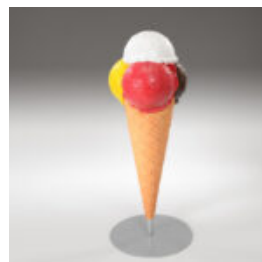

ADVERTISING FIGURES FOR ICE CREAM

ICE CREAM BALL PASTEL BEIGE

Article number: F125 Product description: Advertising ice cream in pastel beige, either placed...

ICE CREAM BALL PASTEL PINK

Article number: F125 Product description: Advertising ice cream in pastel pink, either placed...

ADVERTISING FIGURE OF SCOOP ICE CREAM - MINT

Article number: F113d Product description: Advertising ice cream in mint color on a...

ADVERTISING FIGURE OF SCOOP ICE CREAM - PINK

Article number: F113d Product description: Advertising ice cream in pink color on a...

ADVERTISING FIGURE ICE CREAM CONE - 134CM

Article number: F101a Product description: Advertising ice cream cone made of glass...

SMALL ADVERTISING FIBERGLASS SCOOP ICE CREAM

Article number: f118 Description: Small Advertising Fiberglass scoop ice...