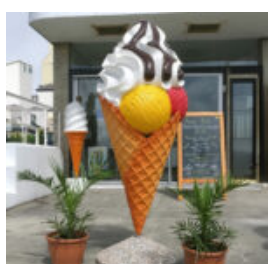

LARGE FIBERGLASS ICE CREAM DESERT ON BASE

Article number:
F107

Description:
Large fiberglass ice cream desert on base.
...