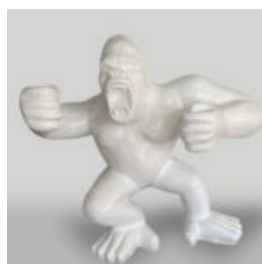

LARGE BOXER GORILLA FIGURE - POP ART

Article Number: G1-1-7 Product Description: Large gorilla - pop art Material: Glass laminate PWS...

LARGE GORILLA WITH BARREL ON SHOULDER - OK

Article number: G1-9-2 Product description: Gorilla with barrel - OK Material: PWS glass...

LARGE GORILLA WITH A BARREL ON HIS SHOULDER - LOONEY TUNES

Article Number: G1-9-4 Product Description: Gorilla with Barrel - Looney Tunes...

LARGE RED GORILLA WITH A BARREL ON SHOULDER - OK

Article Number: G1-9-3 Product Description: Red gorilla with a barrel - OK Material: PWS glass...

SMALL GORILLA WITH BARREL ON SHOULDER - OK

Article Number: G1-9-3 Product Description: Small gorilla with a barrel on its shoulder....

GORILLA TONO SQUARE XL - HEART

Article Number: G1-11-6 Product Description: Gorilla Tono Square XL - Matte black with red...

DUŻY GORYL Z BECZKĄ - TRASH

Numer artykułu:

G1-5-7

Opis produktu:

Duży goryl z beczką -...

LARGE FIGURE OF A WHITE BOXER GORILLA

Article Number:

G1-1-4