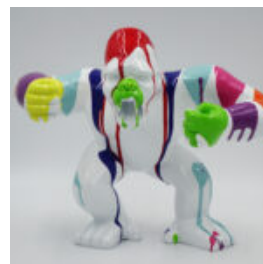

Material:
Glass laminate...

GORILLA TONO XL - ONE COLOR

Article number:
G1-6-3

Product description:
Gorilla Tono XL - one color

Material:
Glass...

GORILLA XS - TRASH

Article number:
G1-4-2

Product description:
Gorilla XS - trash