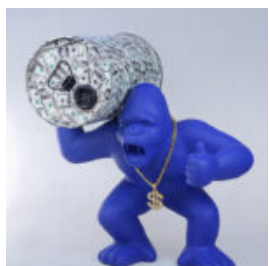

GORILLA WITH A BARREL - OK

Article number:
G1-9-1

Product description:
Gorilla with barrel - OK

Material:
Polyester resin...