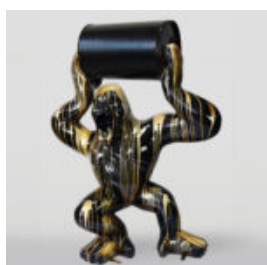

Article number:
G1-3-2

Product description:
Black gorilla L - golden trash

Material:
Polyester...

LARGE GORILLA FIGURE WITH BARREL WITH LV LOGO

Article Number:
G1-5-1

Product Description:
Large, red gorilla figure with...

LARGE GORILLA FIGURE WITH A BARREL IN BLACK TRASH VERSION.

Item Number:
G1-5-2

Product Description:
Large golden black gorilla in black trash version...

LARGE GORILLA FIGURE WITH GOLDEN TRASH BARREL

Article Number:
G1-5-3