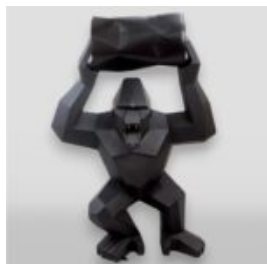

BOXER GORILLA LARGE FIGURE 180CM

Article number:
GB180

Description:
Boxer Gorilla Large Figure 180cm - Single...

BIG FIBERGLASS GORILLA WITH BARREL

Article number:
Gwb250

Description:
Big Fiberglass Gorilla with a Barrel -...