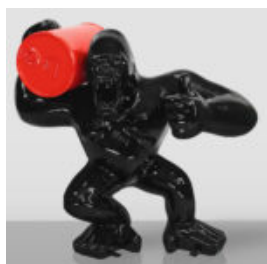

LARGE BOXER GORILLA FIGURE - POP ART

Article Number: G1-1-7 Product Description: Large gorilla - pop art Material: Glass laminate PWS...

LARGE GORILLA WITH BARREL ON SHOULDER - OK

Article number: G1-9-2 Product description: Gorilla with barrel - OK Material: PWS glass...

LARGE GORILLA WITH A BARREL ON HIS SHOULDER - LOONEY TUNES

Article Number: G1-9-4 Product Description: Gorilla with Barrel - Looney Tunes...

LARGE RED GORILLA WITH A BARREL ON SHOULDER - OK

Article Number: G1-9-3 Product Description: Red gorilla with a barrel - OK Material: PWS glass...

GORILLA TONO SQUARE XL - GOLDEN HEART

Article Number: G1-11-7 Product Description: Gorilla Tono Square XL - with a golden heart....

DONKEY KONG - POP ART

Article Number: G1-14-6 Product Description: Donkey Kong in Pop Art style Material: Glass...

SMALL GORILLA WITH BARREL ON SHOULDER - OK

Article Number: G1-9-3 Product Description: Small gorilla with a barrel on its shoulder....

GORILLA TONO SQUARE XL - HEART

Article Number: G1-11-6 Product Description: Gorilla Tono Square XL - Matte black with red...