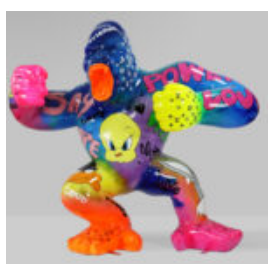

DONKEY KONG

Article number:
G1-14-4

Product description:
Donkey Kong

Material: Glass laminate PWS

Size:...

BIG GORILLA WITH A BARREL - LOONEY TUNES

Article number:

G1-5-4

Product description:

Large gorilla with a barrel - Looney...

LARGE GORILLA - POP ART

Article number:
G1-1-3

Product description:
Large gorilla - pop art

Material:
Glass laminate...

BIG GORILLA - LOONEY TUNES

Article number:
G1-1-2

Product description:
Large gorilla - Looney Tunes

Material:
Glass...

LARGE GORILLA WITH A BARREL - POP ART

Article number:

G1-5-6

Product description:

Large gorilla with a barrel - pop...