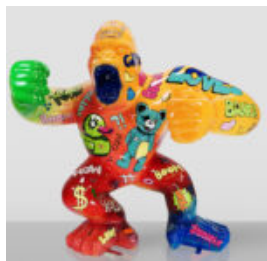

GORILLAS

DECORATIVE FIGURE OF A STANDING GORILLA IN A SUIT

Article Number: GarniturGoryl Product Description: Large standing gorilla mafioso in a suit....

LARGE BOXER GORILLA FIGURE - ROCKY

Article Number: G1-1-8 Product Description: Large boxer gorilla crafted in the style of Rocky...

LARGE BOXER GORILLA FIGURE - POP ART

Article Number: G1-1-7 Product Description: Large gorilla - pop art Material: Glass laminate PWS...

LARGE GORILLA WITH BARREL ON SHOULDER - OK

Article number: G1-9-2 Product description: Gorilla with barrel - OK Material: PWS glass...

LARGE GORILLA WITH A BARREL ON HIS SHOULDER - LOONEY TUNES

Article Number: G1-9-4 Product Description: Gorilla with Barrel - Looney Tunes...

LARGE RED GORILLA WITH A BARREL ON SHOULDER - OK

Article Number: G1-9-3 Product Description: Red gorilla with a barrel - OK Material: PWS glass...