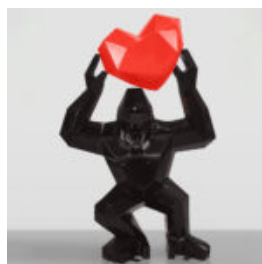

LARGE BOXER GORILLA FIGURE - POP ART

Article Number: G1-1-7 Product Description: Large gorilla - pop art Material: Glass laminate PWS...

LARGE GORILLA WITH BARREL ON SHOULDER - OK

Article number: G1-9-2 Product description: Gorilla with barrel - OK Material: PWS glass...

LARGE GORILLA WITH A BARREL ON HIS SHOULDER - LOONEY TUNES

Article Number: G1-9-4 Product Description: Gorilla with Barrel - Looney Tunes...

LARGE RED GORILLA WITH A BARREL ON SHOULDER - OK

Article Number: G1-9-3 Product Description: Red gorilla with a barrel - OK Material: PWS glass...

GORILLA TONO SQUARE XL - GOLDEN HEART

Article Number: G1-11-7 Product Description: Gorilla Tono Square XL - with a golden heart....

DONKEY KONG - POP ART

Article Number: G1-14-6 Product Description: Donkey Kong in Pop Art style Material: Glass...

SMALL GORILLA WITH BARREL ON SHOULDER - OK

Article Number: G1-9-3 Product Description: Small gorilla with a barrel on its shoulder....

GORILLA TONO SQUARE XL - HEART

Article Number: G1-11-6 Product Description: Gorilla Tono Square XL - Matte black with red...