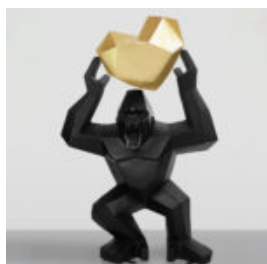

GORILLAS

DECORATIVE FIGURE OF A STANDING GORILLA IN A SUIT

Article Number: GarniturGoryl Product Description: Large standing gorilla mafioso in a suit....

LARGE BOXER GORILLA FIGURE - ROCKY

Article Number: G1-1-8 Product Description: Large boxer gorilla crafted in the style of Rocky...

LARGE BOXER GORILLA FIGURE - POP ART

Article Number: G1-1-7 Product Description: Large gorilla - pop art Material: Glass laminate PWS...

LARGE GORILLA WITH BARREL ON SHOULDER - OK

Article number: G1-9-2 Product description: Gorilla with barrel - OK Material: PWS glass...

LARGE GORILLA WITH A BARREL ON HIS SHOULDER - LOONEY TUNES

Article Number: G1-9-4 Product Description: Gorilla with Barrel - Looney Tunes...

LARGE RED GORILLA WITH A BARREL ON SHOULDER - OK

Article Number: G1-9-3 Product Description: Red gorilla with a barrel - OK Material: PWS glass...