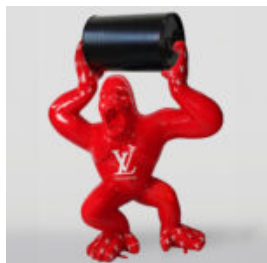

Article number:
G1-3-1

Product description:
Black gorilla L - silver trash

Material:
Polyester...

BLACK GORILLA XL - GOLDEN TRASH

Article number:
G1-2-1

Product description:
Black gorilla XL - golden...

BLACK GORILLA L - GOLDEN TRASH

Article number:
G1-3-2

Product description:
Black gorilla L - golden trash

Material:
Polyester...

LARGE GORILLA FIGURE WITH BARREL WITH LV LOGO

Article Number:
G1-5-1

Product Description:
Large, red gorilla figure with...