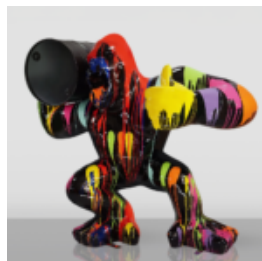

GORILLAS

DECORATIVE FIGURE OF A STANDING GORILLA IN A SUIT

Article Number: GarniturGoryl Product Description: Large standing gorilla mafioso in a suit....

LARGE BOXER GORILLA FIGURE - ROCKY

Article Number: G1-1-8 Product Description: Large boxer gorilla crafted in the style of Rocky...

LARGE BOXER GORILLA FIGURE - POP ART

Article Number: G1-1-7 Product Description: Large gorilla - pop art Material: Glass laminate PWS...

LARGE GORILLA WITH BARREL ON SHOULDER - OK

Article number: G1-9-2 Product description: Gorilla with barrel - OK Material: PWS glass...

LARGE GORILLA WITH A BARREL ON HIS SHOULDER - LOONEY TUNES

Article Number: G1-9-4 Product Description: Gorilla with Barrel - Looney Tunes...

LARGE RED GORILLA WITH A BARREL ON SHOULDER - OK

Article Number: G1-9-3 Product Description: Red gorilla with a barrel - OK Material: PWS glass...