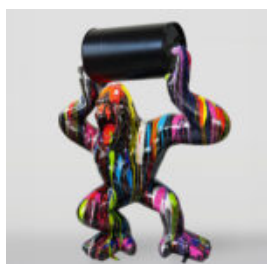

LARGE BOXER GORILLA FIGURE - POP ART

Article Number: G1-1-7 Product Description: Large gorilla - pop art Material: Glass laminate PWS...

LARGE GORILLA WITH BARREL ON SHOULDER - OK

Article number: G1-9-2 Product description: Gorilla with barrel - OK Material: PWS glass...

LARGE GORILLA WITH A BARREL ON HIS SHOULDER - LOONEY TUNES

Article Number: G1-9-4 Product Description: Gorilla with Barrel - Looney Tunes...

LARGE RED GORILLA WITH A BARREL ON SHOULDER - OK

Article Number: G1-9-3 Product Description: Red gorilla with a barrel - OK Material: PWS glass...

GORILLA TONO SQUARE XL - GOLDEN HEART

Article Number: G1-11-7 Product Description: Gorilla Tono Square XL - with a golden heart....

DONKEY KONG - POP ART

Article Number: G1-14-6 Product Description: Donkey Kong in Pop Art style Material: Glass...

SMALL GORILLA WITH BARREL ON SHOULDER - OK

Article Number: G1-9-3 Product Description: Small gorilla with a barrel on its shoulder....

GORILLA TONO SQUARE XL - HEART

Article Number: G1-11-6 Product Description: Gorilla Tono Square XL - Matte black with red...