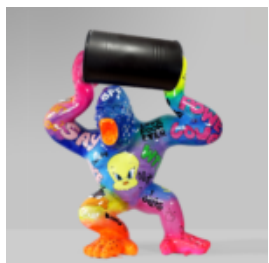

BIG GORILLA WITH A BARREL - LOONEY TUNES

Article number:

G1-5-4

Product description:

Large gorilla with a barrel - Looney...