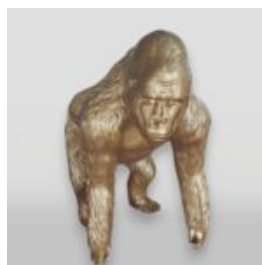

FIBERGLASS 3D GORILLA MODEL WITH CLOSED MOUTH

Article number:
Gorilla Closed Mouth

Description:
Closed Mouth Gorilla...