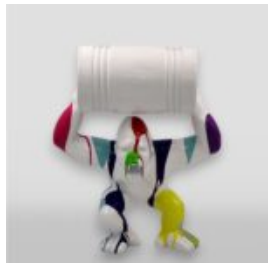

Product description:
Gorilla Tono XS - Patina

Material:
Polyester resin...

GORILLA S - PATINA

Article number:
G1-8-1

Product description:
Gorilla S - patina

Material:
Polyester resin -...

GORILLA TONO XS - BLACK TRASH

Article number:
G1-7-2

Product description:
Gorilla Tono XS - Black Trash

Material:
Polyester...

GORILLA TONO XS - WHITE TRASH

Article number:
G1-7-3

Product description:
Gorilla Tono XS - White Trash

Material:
Polyester...