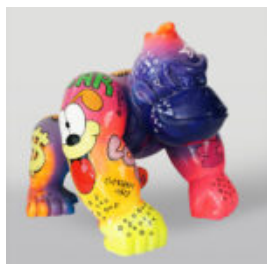

LARGE GORILLA FIGURE WITH A BARREL IN BLACK TRASH VERSION.

Item Number:
G1-5-2

Product Description:
Large golden black gorilla in black trash version...

LARGE GORILLA FIGURE WITH GOLDEN TRASH BARREL

Article Number:
G1-5-3

Product Description:
Large black gorilla in golden trash version with...

DONKEY KONG - RED SAILOR

Article number:
G1-14-1

Product description:
Donkey Kong - sailor in red version

Material:...

DONKEY KONG - KINGA

Numer artykułu:
G1-14-5

Opis produktu:
Donkey Kong - Kinga z motywem Garfielda i...

GORILLA XXL 180CM POP-ART VERSION - COMIC

Article number:
G1-1-1

Product description:
Large XXL gorilla hand-painted in Pop-Art version -...