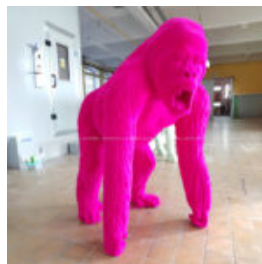

BOXER GORILLA LARGE FIGURE 180CM

Article number:
GB180

Description:
Boxer Gorilla Large Figure 180cm - Single...

BIG FIBERGLASS GORILLA WITH BARREL

Article number:
Gwb250

Description:
Big Fiberglass Gorilla with a Barrel -...

GEOMETRIC GORILLA WITH BARREL SINGLE COLOR SCULPTURE

Article number:
Ggmt150

Description:
Geuometric Gorilla with Barrel Single...

LARGE 3D FLOCKED FIBERGLASS GORILLA FIGURE

Article number:
Large 3d flocked fiberglass gorilla figure.