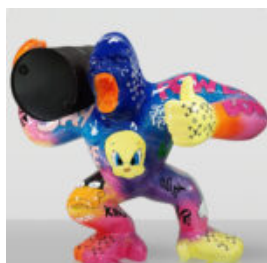

GORILLAS

DECORATIVE FIGURE OF A STANDING GORILLA IN A SUIT

Article Number: GarniturGoryl Product Description: Large standing gorilla mafioso in a suit....

LARGE BOXER GORILLA FIGURE - ROCKY

Article Number: G1-1-8 Product Description: Large boxer gorilla crafted in the style of Rocky...

LARGE BOXER GORILLA FIGURE - POP ART

Article Number: G1-1-7 Product Description: Large gorilla - pop art Material: Glass laminate PWS...

LARGE GORILLA WITH BARREL ON SHOULDER - OK

Article number: G1-9-2 Product description: Gorilla with barrel - OK Material: PWS glass...

LARGE GORILLA WITH A BARREL ON HIS SHOULDER - LOONEY TUNES

Article Number: G1-9-4 Product Description: Gorilla with Barrel - Looney Tunes...

LARGE RED GORILLA WITH A BARREL ON SHOULDER - OK

Article Number: G1-9-3 Product Description: Red gorilla with a barrel - OK Material: PWS glass...