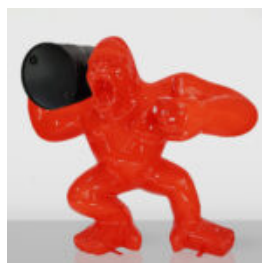

GORILLAS

DECORATIVE FIGURE OF A STANDING GORILLA IN A SUIT

Article Number: GarniturGoryl Product Description: Large standing gorilla mafioso in a suit....

LARGE BOXER GORILLA FIGURE - ROCKY

Article Number: G1-1-8 Product Description: Large boxer gorilla crafted in the style of Rocky...

LARGE BOXER GORILLA FIGURE - POP ART

Article Number: G1-1-7 Product Description: Large gorilla - pop art Material: Glass laminate PWS...

LARGE GORILLA WITH BARREL ON SHOULDER - OK

Article number: G1-9-2 Product description: Gorilla with barrel - OK Material: PWS glass...

LARGE GORILLA WITH A BARREL ON HIS SHOULDER - LOONEY TUNES

Article Number: G1-9-4 Product Description: Gorilla with Barrel - Looney Tunes...

LARGE RED GORILLA WITH A BARREL ON SHOULDER - OK

Article Number: G1-9-3 Product Description: Red gorilla with a barrel - OK Material: PWS glass...

SMALL GORILLA WITH BARREL ON SHOULDER - OK

Article Number: G1-9-3 Product Description: Small gorilla with a barrel on its shoulder....

GORILLA TONO SQUARE XL - HEART

Article Number: G1-11-6 Product Description: Gorilla Tono Square XL - Matte black with red...