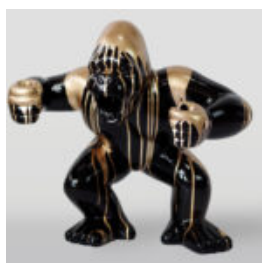

BLACK GORILLA L - GOLDEN TRASH

Article number:
G1-3-2

Product description:
Black gorilla L - golden trash

Material:
Polyester...