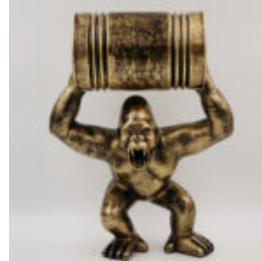

Product description:
Gorilla Tono square XL - Black...

GORILLA TONO XL - BLACK TRASH

Article number:
G1-6-1

Product description:
Gorilla Tono XL - Black Trash

Material:
Glass...

GORILLA TONO XS - PATINA

Article number:
G1-7-1