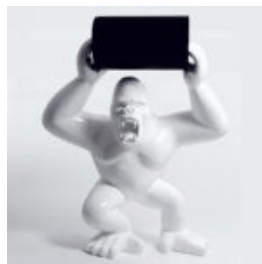

BIG FIBERGLASS GORILLA WITH BARREL

Article number:
Gwb250

Description:
Big Fiberglass Gorilla with a Barrel -...