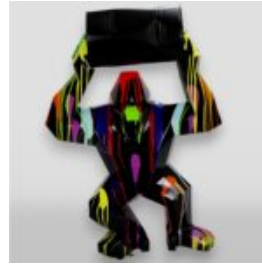

GORILLA TONO SQUARE XL - BLACK TRASH

Article number:
G1-11-4

Product description:
Gorilla Tono square XL - Black...