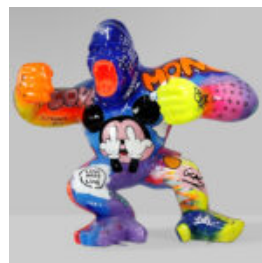

DONKEY KONG

Article number:
G1-14-4

Product description:
Donkey Kong

Material: Glass laminate PWS

Size:...

BIG GORILLA WITH A BARREL - LOONEY TUNES

Article number:

G1-5-4

Product description:

Large gorilla with a barrel - Looney...

LARGE GORILLA - POP ART

Article number:
G1-1-3

Product description:
Large gorilla - pop art

Material:
Glass laminate...

BIG GORILLA - LOONEY TUNES