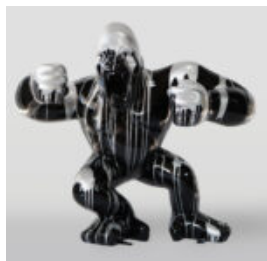

BLACK GORILLA XL - SILVER TRASH

Article number:
G1-2-1

Product description:
Black gorilla XL - silver...