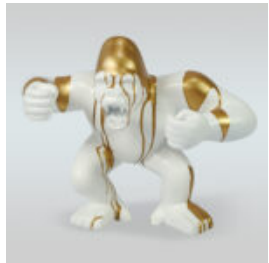

WHITE GORILLA XS - GOLDEN TRASH

Article number:
G1-4-1

Product description:
Gorilla XS - white gold trash

Material:
Polyester...