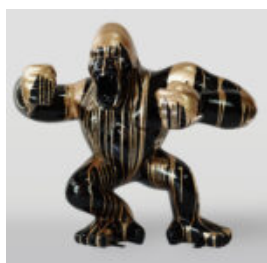

BLACK GORILLA XL - GOLDEN TRASH

Article number:
G1-2-1

Product description:
Black gorilla XL - golden...