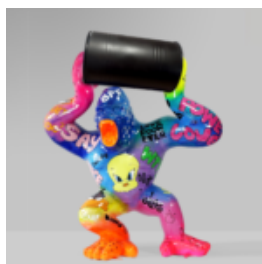

Material:...

GORYL TONO XS - CZARNY TRASH

Numer artykułu:
G1-7-2

Opis produktu:
Goryl Tono XS - Czarny Trash

Materiał:
Żywica...

GORYL TONO XS - BIAŁY TRASH

Numer artykułu:
G1-7-3

Opis produktu:
Goryl Tono XS - Biały Trash

Materiał:
Żywica...

DONKEY KONG

article number:
G1-14-4

Product description:
Donkey Kong

Material: PWS glass...

BIG BITTER WITH A BARREL - LOONEY TUNES

article number:

G1-5-4

Product description:

Big bitter with a barrel - Looney...

BIG GORILLA - POP ART

article number:
G1-1-3

Product description:
Big Gorilla - Pop Art

Material:
PWS...

BIG GORILLA - LOONEY TUNES

article number:
G1-1-2