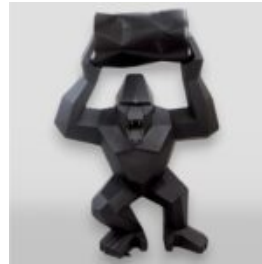

BOXER GORILLA LARGE FIGURE 180CM

Article number:
GB180

Description:
Boxer Gorilla Large Figure 180cm - Single...

BIG FIBERGLASS GORILLA WITH BARREL

Article number:
Gwb250

Description:
Big Fiberglass Gorilla with a Barrel - ...