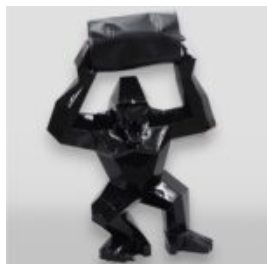

GORYL TONO KWADRAT XL - JEDEN KOLOR

Numer artykułu:
G1-11-1

Opis produktu:
Goryl Tono kwadrat XL - jeden...