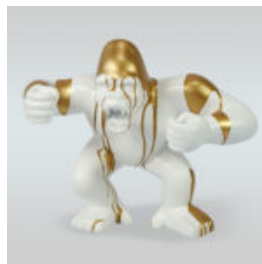

WHITE GORYL XS - GOLDEN TRASH

article number:
G1-4-1

Product description:
Goryl XS - white and golden trash

...