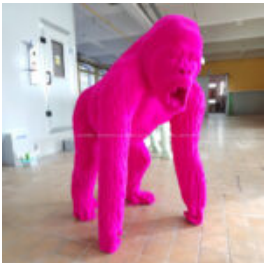

BOXER GORILLA LARGE FIGURE 180CM

Article number:
GB180

Description:
Boxer Gorilla Large Figure 180cm - Single...

BIG FIBERGLASS GORILLA WITH BARREL

Article number:
Gwb250

Description:
Big Fiberglass Gorilla with a Barrel - ...

GEOMETRIC GORILLA WITH BARREL SINGLE COLOR SCULPTURE

Article number:
Ggmt150

Description:
Geuometric Gorilla with Barrel Single...

LARGE 3D FLOCKED FIBERGLASS GORILLA FIGURE

Article number:
Large 3d flocked fiberglass gorilla figure.