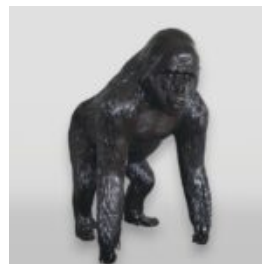

FIBERGLASS GORILLA LARGE HANDMADE STATUE - SINGLE COLOR

Article number:
gorilla

Description:
Fiberglass Gorilla Large Handmade Statue...