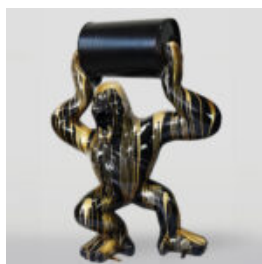

LARGE FIGURE OF A WHITE BOXER GORILLA

Article Number:
G1-1-4
Product Description:
Boxing Gorilla Large Figure - 1 color.
Finish: 1...

DUŻY GORYL BLACK TRASH

Numer artykułu:
G1-1-5
Opis produktu:
Duża figura Goryla w wersji czarny...

Numer artykułu:
G1-3-2
Opis produktu:
Czarny goryl L - złoty trash
Materiał:
Zywica...

LARGE GORILLA FIGURE WITH BARREL WITH LV LOGO

Article Number:
G1-5-1
Product Description:
Large, red gorilla figure with...

LARGE GORILLA FIGURE WITH A BARREL IN BLACK TRASH VERSION.

Item Number:
G1-5-2
Product Description:
Large golden black gorilla in black trash version...

LARGE GORILLA FIGURE WITH GOLDEN TRASH BARREL

Article Number:
G1-5-3
Product Description:
Large black gorilla in golden trash version with...