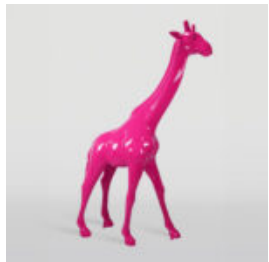

LARGE GIRAFFE 230CM PINK VERSION

article number:
Figure Giraffe 230cm
Product description:
Large giraffe 230cm pink...