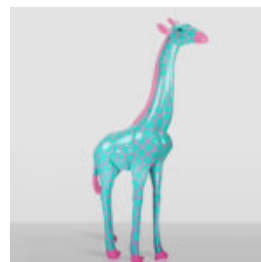

GIRAFFE WITH CELADON SPOTS - LARGE 3D FIGURE

Article Number: GF062 Product Description: Large figure - pink giraffe with celadon spots...