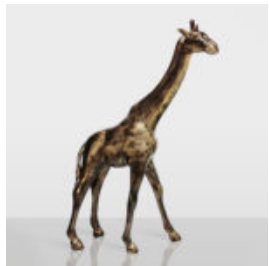

LARGE GIRAFFE 230CM PATINA VERSION

Article number: Giraffe figure 230cm
Product description: Large giraffe 230cm patina version...