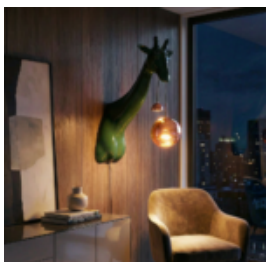

DECORATIVE LAMP GIRAFFE ON THE WALL

Article Number: Wall Lamp - Giraffe Product Description: Large decorative giraffe lamp mounted...