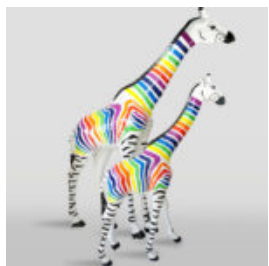

LARGE LIFE-SIZE GIRAFFE FIGURE - COLORFUL ZEBRA

Article Number:
F041 - Zebra
Product Description:
Large life-size hand-painted giraffe figure...