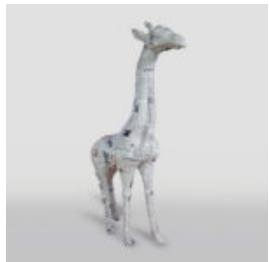

LARGE FIBERGLASS GIRAFFE SCULPTURE - POP -ART EDITION

Notice:
Price does not include local taxes, delivery cost and retail packaging.
Minimum...