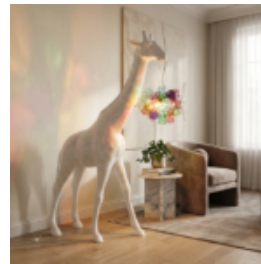

LARGE GIRAFFE 230CM LAMP – WHITE WITH SPOTS VERSION

Article Number: Giraffe Figure 230cm LAMP white
Product Description: Large 230cm giraffe, white...