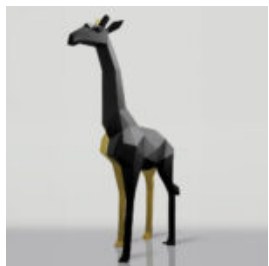

LARGE GEOMETRIC GIRAFFE FIGURE MADE OF LAMINATE - GOLD/BLACK

Article Number:S39
Product Description:Large geometric giraffe figure made of laminate -...