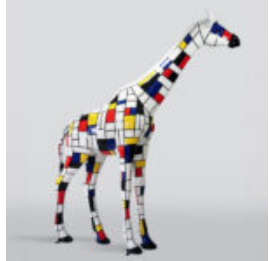

LARGE LIFE-SIZED GIRAFFE FIGURE - MONDRIAN

Article number:
F041 - Mondrian
Product description:
Large life-sized giraffe figure -...