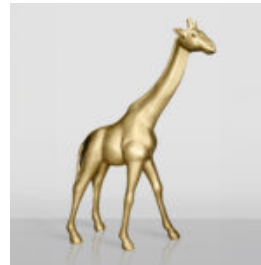

LARGE GIRAFFE 230CM - GOLD VERSION

Article Number:Giraffe figure 230cm
Product Description:Large giraffe 230cm gold...