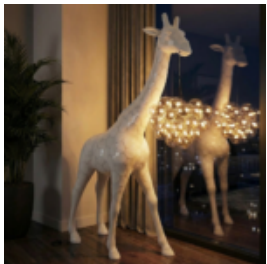

LARGE GIRAFFE 230CM LAMP – BEIGE VERSION WITH SPOTS

Article Number:
Giraffe Figure 230cm LAMP cream
Product Description:
Large giraffe 230cm,...