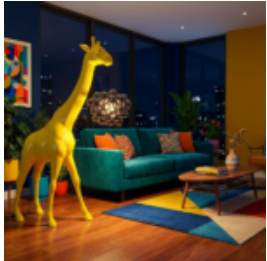

LARGE GIRAFFE 230CM LAMP – YELLOW VERSION

Article number:
Giraffe figure 230cm LAMP
Product description:
Large giraffe 230cm yellow...