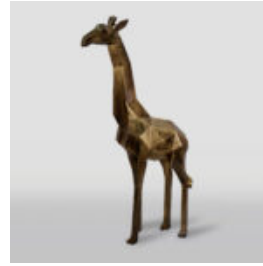

A LARGE GEOMETRIC GIRAFFE FIGURE FROM LAMINATE - PATINA

article number:
S39
Product description:
A large geometric giraffe figure from...