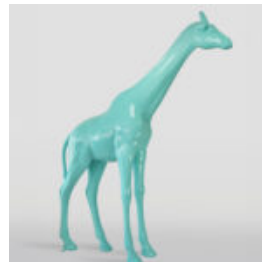

LARGE LIFE-SIZED GIRAFFE FIGURE - SEAFOAM

Article Number:
F041 - seafoam
Product Description:
Large life-sized giraffe...