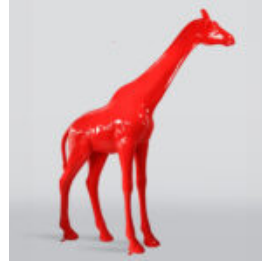

LARGE LIFE-SIZED GIRAFFE FIGURE - RED

Article number:
F041 - red
Product description:
Large life-sized giraffe figure -...