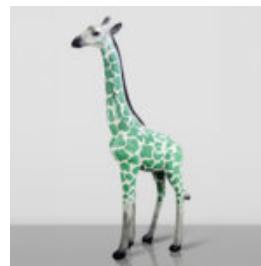

LARGE 3D FIGURE - GIRAFFE WITH GREEN SPOTS

Article Number:GF062
Product Description:
Large figure - giraffe in a classic style with green...