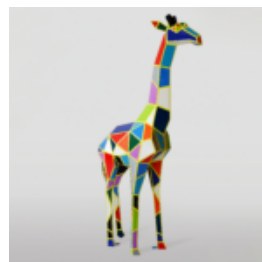

A LARGE GEOMETRIC GIRAFFE FIGURE FROM LAMINATE - ARLECCHINO

article number:
S39ar
Description:
A Large Geometric Giraffe Figure From Laminate -...