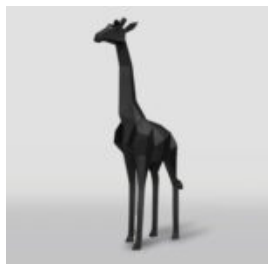

A LARGE GEOMETRIC GIRAFFE FIGURE FROM LAMINATE - ARLECCHINO

article number:
S39ar

Description:
A Large Geometric Giraffe Figure From Laminate -...

LARGE LIFE-SIZE GIRAFFE SCULPTURE - MODERN

Item Number:
F041 - modern
Product Description:
Large life-size giraffe...

A LARGE GEOMETRIC GIRAFFE FIGURE FROM LAMINATE - PATINA

article number:
S39

Product description:
A large geometric giraffe figure from...

LARGE GEOMETRIC GIRAFFE FIGURE MADE OF LAMINATE - WHITE TRASH

article number:
S38

Product description:
Large geometric giraffe figure made of...

LARGE GEOMETRIC GIRAFFE FIGURE MADE OF LAMINATE - BLACK TRASH

article number:
S37

Product description:
Large geometric giraffe figure made of...