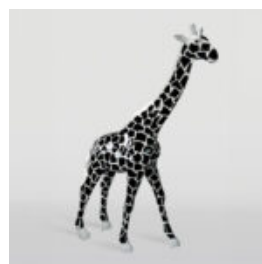

SMALL FIGURE GEOMETRIC GIRAFFE PINK

Article Number:
140GeometricGiraffe
Product Description:
Pink Geometric...

LARGE GIRAFFE 230CM - SMARTIE VERSION

Article Number:
Giraffe Figure 230cm
Product Description:
Large giraffe 230cm hand-painted in...

LARGE FIGURE OF NATURAL SIZE GIRAFFE - STRIPES

article number:
F041 - belts
Product description:
A large figure of a giraffe of a...

LARGE LIFE-SIZED GIRAFFE FIGURE - MONDRIAN

Article number:
F041 - Mondrian
Product description:
Large life-sized giraffe figure -...

LARGE LIFE-SIZED GIRAFFE FIGURE - RED

Article number:
F041 - red
Product description:
Large life-sized giraffe figure -...

A LARGE LIFE-SIZE GIRAFFE FIGURE - SMARTIE

Article Number:
F041 - Smartie
Product Description:
Large life-size giraffe figure,...

LARGE GIRAFFE 230CM WHITE VERSION

Article Number:
Giraffe Figure 230cm
Product Description:
Large giraffe 230cm white...

LARGE GIRAFFE 230CM COLOR ZEBRA

article number:
Figure Giraffe 230cm
Product description:
Large giraffe 230cm white,...