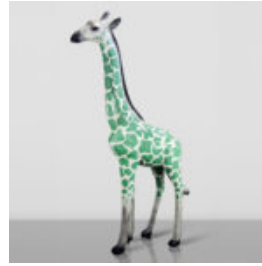

GIRAFFES

LARGE GEOMETRIC GIRAFFE FIGURE MADE OF LAMINATE - GOLD/BLACK

Article Number:S39
Product Description:Large geometric giraffe figure made of laminate -...

LARGE 3D FIGURE - GIRAFFE WITH GREEN SPOTS

Article Number:GF062
Product Description:
Large figure - giraffe in a classic style with green...

LARGE LIFE-SIZE GIRAFFE FIGURE - COLORFUL ZEBRA

Article Number:
F041 - Zebra
Product Description:
Large life-size hand-painted giraffe figure...

SMALL FIGURE GEOMETRIC GIRAFFE PINK

Article Number:
140GeometricGiraffe
Product Description:
Pink Geometric...

LARGE GIRAFFE 230CM - SMARTIE VERSION

Article Number:
Giraffe Figure 230cm
Product Description:
Large giraffe 230cm hand-painted in...

LARGE FIGURE OF NATURAL SIZE GIRAFFE - STRIPES

article number:
F041 - belts
Product description:
A large figure of a giraffe of a...

LARGE LIFE-SIZED GIRAFFE FIGURE - MONDRIAN

Article number:
F041 - Mondrian
Product description:
Large life-sized giraffe figure -...