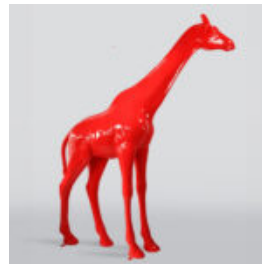

GIRAFFES

LARGE GEOMETRIC GIRAFFE FIGURE MADE OF LAMINATE - GOLD/BLACK

Article Number:S39
Product Description:Large geometric giraffe figure made of laminate -...

LARGE 3D FIGURE - GIRAFFE WITH GREEN SPOTS

Article Number:GF062
Product Description:
Large figure - giraffe in a classic style with green...

LARGE LIFE-SIZE GIRAFFE FIGURE - COLORFUL ZEBRA

Article Number:
F041 - Zebra
Product Description:
Large life-size hand-painted giraffe figure...

SMALL FIGURE GEOMETRIC GIRAFFE PINK

Article Number:
140GeometricGiraffe
Product Description:
Pink Geometric...

LARGE GIRAFFE 230CM - SMARTIE VERSION

Article Number:
Giraffe Figure 230cm
Product Description:
Large giraffe 230cm hand-painted in...

LARGE FIGURE OF NATURAL SIZE GIRAFFE - STRIPES

article number:
F041 - belts
Product description:
A large figure of a giraffe of a...

LARGE LIFE-SIZED GIRAFFE FIGURE - MONDRIAN

Article number:
F041 - Mondrian
Product description:
Large life-sized giraffe figure -...