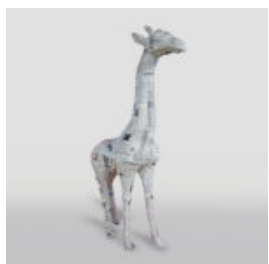

A LARGE GEOMETRIC GIRAFFE FIGURE FROM LAMINATE - ARLECCHINO

article number:
S39ar

Description:
A Large Geometric Giraffe Figure From Laminate -...

LARGE LIFE-SIZE GIRAFFE SCULPTURE - MODERN

Item Number:
F041 - modern
Product Description:
Large life-size giraffe...

A LARGE GEOMETRIC GIRAFFE FIGURE FROM LAMINATE - PATINA

article number:
S39

Product description:
A large geometric giraffe figure from...

LARGE GEOMETRIC GIRAFFE FIGURE MADE OF LAMINATE - WHITE TRASH

article number:
S38

Product description:
Large geometric giraffe figure made of...

LARGE GEOMETRIC GIRAFFE FIGURE MADE OF LAMINATE - BLACK TRASH

article number:
S37

Product description:
Large geometric giraffe figure made of...

LARGE GEOMETRIC FIBERGLASS GIRAFFE STATUE

Notice:
price Notes Local Taxes, Delivery Cost and Retail Packaging.
Minimum Order...

LIFE-SIZE FIBERGLASS GIRAFFE SCULPTURE

Notice:
Price does not include local taxes, delivery cost and retail packaging.
Minimum...