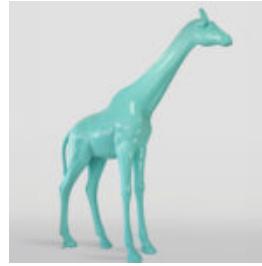

LARGE LIFE-SIZED GIRAFFE FIGURE - RED

Article number:
F041 - red
Product description:
Large life-sized giraffe figure -...

A LARGE LIFE-SIZE GIRAFFE FIGURE - SMARTIE

Article Number:
F041 - Smartie
Product Description:
Large life-size giraffe figure,...

LARGE GIRAFFE 230CM WHITE VERSION

Article Number:
Giraffe Figure 230cm
Product Description:
Large giraffe 230cm white...

LARGE GIRAFFE 230CM COLOR ZEBRA

article number:
Figure Giraffe 230cm
Product description:
Large giraffe 230cm white,...

LARGE GIRAFFE 230CM PATCH VERSION

article number:
Figure Giraffe 230cm
Product description:
Large giraffe 230cm white...

LARGE GIRAFFE 230CM PINK VERSION

article number:
Figure Giraffe 230cm

Product description:
Large giraffe 230cm pink...

LARGE LIFE-SIZED GIRAFFE FIGURE - SEAFOAM

Article Number:
F041 - seafoam

Product Description:
Large life-sized giraffe...

LARGE LIFE-SIZE GIRAFFE FIGURE - WHITE

Article number:
F041 - white
Product description:
Large life-size giraffe...