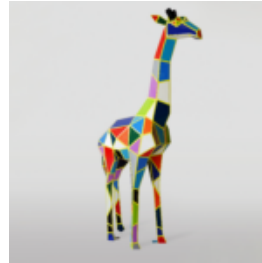

LARGE LIFE-SIZED GIRAFFE FIGURE - SEAFOAM

Article Number:
F041 - seafoam

Product Description:
Large life-sized giraffe...

LARGE LIFE-SIZE GIRAFFE FIGURE - WHITE

Article number:
F041 - white
Product description:
Large life-size giraffe...

A LARGE GEOMETRIC GIRAFFE FIGURE FROM LAMINATE - ARLECCHINO

article number:
S39ar

Description:
A Large Geometric Giraffe Figure From Laminate -...

LARGE LIFE-SIZE GIRAFFE SCULPTURE - MODERN

Item Number:
F041 - modern
Product Description:
Large life-size giraffe...