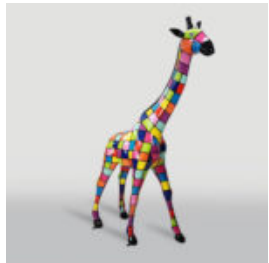

GIRAFFES

LARGE GEOMETRIC GIRAFFE FIGURE MADE OF LAMINATE - GOLD/BLACK

Article Number:S39
Product Description:Large geometric giraffe figure made of laminate -...

LARGE 3D FIGURE - GIRAFFE WITH GREEN SPOTS

Article Number:GF062
Product Description:
Large figure - giraffe in a classic style with green...

LARGE LIFE-SIZE GIRAFFE FIGURE - COLORFUL ZEBRA

Article Number:
F041 - Zebra
Product Description:
Large life-size hand-painted giraffe figure...

SMALL FIGURE GEOMETRIC GIRAFFE PINK

Article Number:
140GeometricGiraffe
Product Description:
Pink Geometric...

LARGE GIRAFFE 230CM - SMARTIE VERSION

Article Number:
Giraffe Figure 230cm
Product Description:
Large giraffe 230cm hand-painted in...

LARGE FIGURE OF NATURAL SIZE GIRAFFE - STRIPES

article number:
F041 - belts
Product description:
A large figure of a giraffe of a...

LARGE LIFE-SIZED GIRAFFE FIGURE - MONDRIAN

Article number:
F041 - Mondrian
Product description:
Large life-sized giraffe figure -...