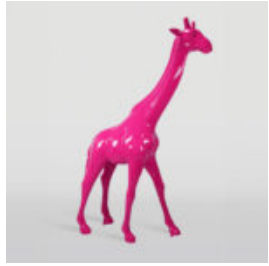

LARGE FIGURE OF NATURAL SIZE GIRAFFE - STRIPES

article number:
F041 - belts
Product description:
A large figure of a giraffe of a...

LARGE LIFE-SIZED GIRAFFE FIGURE - MONDRIAN

Article number:
F041 - Mondrian
Product description:
Large life-sized giraffe figure -...

LARGE LIFE-SIZED GIRAFFE FIGURE - RED

Article number:
F041 - red
Product description:
Large life-sized giraffe figure -...

A LARGE LIFE-SIZE GIRAFFE FIGURE - SMARTIE

Article Number:
F041 - Smartie
Product Description:
Large life-size giraffe figure,...

LARGE GIRAFFE 230CM WHITE VERSION

Article Number:
Giraffe Figure 230cm
Product Description:
Large giraffe 230cm white...

LARGE GIRAFFE 230CM COLOR ZEBRA

article number:
Figure Giraffe 230cm
Product description:
Large giraffe 230cm white,...

LARGE GIRAFFE 230CM PATCH VERSION

article number:
Figure Giraffe 230cm
Product description:
Large giraffe 230cm white...

LARGE GIRAFFE 230CM PINK VERSION

article number:
Figure Giraffe 230cm

Product description:
Large giraffe 230cm pink...