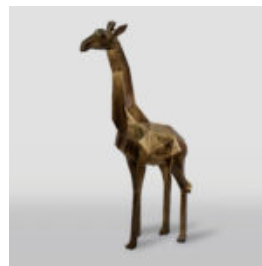

LARGE LIFE-SIZED GIRAFFE FIGURE - SEAFOAM

Article Number:
F041 - seafoam

Product Description:
Large life-sized giraffe...

LARGE LIFE-SIZE GIRAFFE FIGURE - WHITE

Article number:
F041 - white
Product description:
Large life-size giraffe...

A LARGE GEOMETRIC GIRAFFE FIGURE FROM LAMINATE - ARLECCHINO

article number:
S39ar

Description:
A Large Geometric Giraffe Figure From Laminate -...

LARGE LIFE-SIZE GIRAFFE SCULPTURE - MODERN

Item Number:
F041 - modern
Product Description:
Large life-size giraffe...

A LARGE GEOMETRIC GIRAFFE FIGURE FROM LAMINATE - PATINA

article number:
S39

Product description:
A large geometric giraffe figure from...

LARGE GEOMETRIC GIRAFFE FIGURE MADE OF LAMINATE - WHITE TRASH

article number:
S38