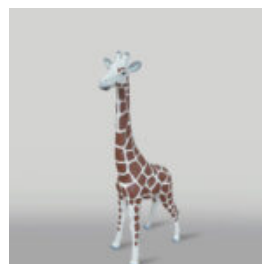

Product description:
Large geometric giraffe figure made of...

LARGE GEOMETRIC GIRAFFE FIGURE MADE OF LAMINATE - BLACK TRASH

article number:
S37

Product description:
Large geometric giraffe figure made of...

LARGE GEOMETRIC FIBERGLASS GIRAFFE STATUE

Notice:
price Notes Local Taxes, Delivery Cost and Retail Packaging.
Minimum Order...

LIFE-SIZE FIBERGLASS GIRAFFE SCULPTURE

Notice:
Price does not include local taxes, delivery cost and retail packaging.
Minimum...

LARGE FIBERGLASS GIRAFFE SCULPTURE - POP -ART EDITION

Notice:
Price does not include local taxes, delivery cost and retail packaging.
Minimum...

RESIN HANDMADE GIRAFFE SCULPTURE H-100CM

Article number:
Giraffe figure 100cm.