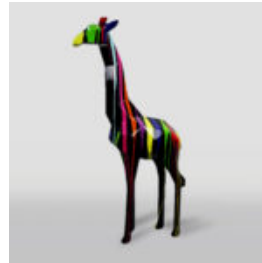

A LARGE GEOMETRIC GIRAFFE FIGURE FROM LAMINATE - ARLECCHINO

article number:
S39ar

Description:
A Large Geometric Giraffe Figure From Laminate -...

LARGE LIFE-SIZE GIRAFFE SCULPTURE - MODERN

Item Number:
F041 - modern
Product Description:
Large life-size giraffe...

A LARGE GEOMETRIC GIRAFFE FIGURE FROM LAMINATE - PATINA

article number:
S39

Product description:
A large geometric giraffe figure from...

LARGE GEOMETRIC GIRAFFE FIGURE MADE OF LAMINATE - WHITE TRASH

article number:
S38

Product description:
Large geometric giraffe figure made of...

LARGE GEOMETRIC GIRAFFE FIGURE MADE OF LAMINATE - BLACK TRASH

article number:
S37

Product description:
Large geometric giraffe figure made of...