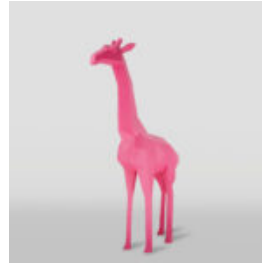

GIRAFFES

LARGE GEOMETRIC GIRAFFE FIGURE MADE OF LAMINATE - GOLD/BLACK

Article Number:S39
Product Description:Large geometric giraffe figure made of laminate -...

LARGE 3D FIGURE - GIRAFFE WITH GREEN SPOTS

Article Number:GF062
Product Description:
Large figure - giraffe in a classic style with green...

LARGE LIFE-SIZE GIRAFFE FIGURE - COLORFUL ZEBRA

Article Number:
F041 - Zebra
Product Description:
Large life-size hand-painted giraffe figure...

SMALL FIGURE GEOMETRIC GIRAFFE PINK

Article Number:
140GeometricGiraffe
Product Description:
Pink Geometric...

LARGE GIRAFFE 230CM - SMARTIE VERSION

Article Number:
Giraffe Figure 230cm
Product Description:
Large giraffe 230cm hand-painted in...