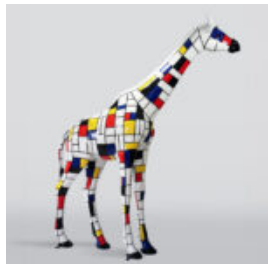

GIRAFFES

LARGE GEOMETRIC GIRAFFE FIGURE MADE OF LAMINATE - GOLD/BLACK

Article Number:S39
Product Description:Large geometric giraffe figure made of laminate -...

LARGE 3D FIGURE - GIRAFFE WITH GREEN SPOTS

Article Number:GF062
Product Description:
Large figure - giraffe in a classic style with green...

LARGE LIFE-SIZE GIRAFFE FIGURE - COLORFUL ZEBRA

Article Number:
F041 - Zebra
Product Description:
Large life-size hand-painted giraffe figure...

SMALL FIGURE GEOMETRIC GIRAFFE PINK

Article Number:
140GeometricGiraffe
Product Description:
Pink Geometric...

LARGE GIRAFFE 230CM - SMARTIE VERSION

Article Number:
Giraffe Figure 230cm
Product Description:
Large giraffe 230cm hand-painted in...

LARGE FIGURE OF NATURAL SIZE GIRAFFE - STRIPES

article number:
F041 - belts
Product description:
A large figure of a giraffe of a...

LARGE LIFE-SIZED GIRAFFE FIGURE - MONDRIAN

Article number:
F041 - Mondrian
Product description:
Large life-sized giraffe figure -...