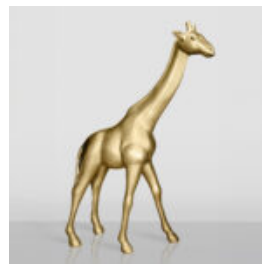

GIRAFFES

GIRAFFE WITH CELADON SPOTS - LARGE 3D FIGURE

Article Number: GF062 Product Description: Large figure - pink giraffe with celadon spots....

LARGE GIRAFFE 230CM PINK VERSION WITH CELADON SPOTS

Item number: Giraffe figure 230cm Product description: Large giraffe 230cm pink version with...

LARGE LIFE-SIZE GIRAFFE FIGURE - PINK WITH BLACK SPOTS

Article Number: F041 - Pink with Black Spots Product Description: Large life-size pink giraffe...

LARGE LIFE-SIZE GIRAFFE FIGURE - CELADON WITH PINK SPOTS

Item number: F041 - celadon with pink spots Product description: Large life-size giraffe...

LARGE GIRAFFE 230CM LAMP - YELLOW VERSION

Article number: Giraffe figure 230cm LAMP Product description: Large giraffe 230cm yellow...

LARGE LIFE-SIZE GIRAFFE FIGURE - BLACK WITH GOLD SPOTS

Article Number: F041 - black with gold spots Product Description: Large life-size black...

LARGE GIRAFFE 230CM MONDRIAN VERSION

Article number: Giraffe figure 230cm Product description: Large giraffe 230cm Mondrian version...