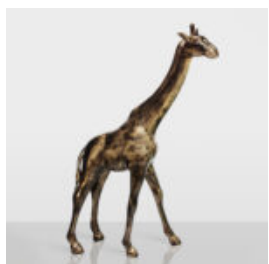

LARGE LIFE-SIZE GIRAFFE FIGURE - PINK WITH BLACK SPOTS

Article Number: F041 - Pink with Black Spots Product Description: Large life-size pink giraffe...

LARGE LIFE-SIZE GIRAFFE FIGURE - CELADON WITH PINK SPOTS

LARGE LIFE-SIZE GIRAFFE FIGURE - BLACK WITH GOLD SPOTS

Article Number: F041 - black with gold spots Product Description: Large life-size black...

LARGE GIRAFFE 230CM MONDRIAN VERSION

Article number: Giraffe figure 230cm Product description: Large giraffe 230cm Mondrian version...

LARGE GIRAFFE 230CM - GOLD VERSION

Article Number: Giraffe figure 230cm Product Description: Large giraffe 230cm gold...

LARGE GIRAFFE 230CM PATINA VERSION

Article number: Giraffe figure 230cm Product description: Large giraffe 230cm patina version...

LARGE GIRAFFE 230CM BLACK VERSION

Article number: Giraffe figure 230cm Product description: Large giraffe 230cm black version...

LARGE GEOMETRIC GIRAFFE FIGURE MADE OF LAMINATE - GOLD/BLACK

Article Number: S39 Product Description: Large geometric giraffe figure made of laminate - ...