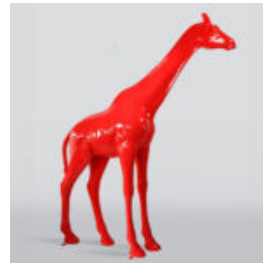

LARGE 3D FIGURE - GIRAFFE WITH GREEN SPOTS

Article Number: GF062 Product Description: Large figure - giraffe in a classic style with green...

LARGE LIFE-SIZE GIRAFFE FIGURE - COLORFUL ZEBRA

Article Number:
F041 - Zebra
Product Description:
Large life-size hand-painted giraffe figure...

SMALL FIGURE GEOMETRIC GIRAFFE PINK

Article Number:
140GeometricGiraffe
Product Description:
Pink Geometric...

LARGE GIRAFFE 230CM - SMARTIE VERSION

Article Number:
Giraffe Figure 230cm
Product Description:
Large giraffe 230cm hand-painted in...

LARGE FIGURE OF NATURAL SIZE GIRAFFE - STRIPES

article number:
F041 - belts
Product description:
A large figure of a giraffe of a...

LARGE LIFE-SIZED GIRAFFE FIGURE - MONDRIAN

Article number:
F041 - Mondrian
Product description:
Large life-sized giraffe figure -...