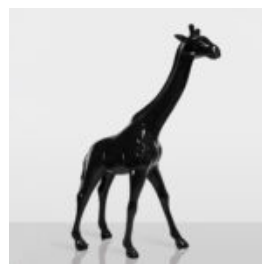

LARGE LIFE-SIZE GIRAFFE FIGURE - PINK WITH BLACK SPOTS

Article Number: F041 - Pink with Black Spots Product Description: Large life-size pink giraffe...

LARGE LIFE-SIZE GIRAFFE FIGURE - CELADON WITH PINK SPOTS

LARGE LIFE-SIZE GIRAFFE FIGURE - BLACK WITH GOLD SPOTS

Article Number: F041 - black with gold spots Product Description: Large life-size black...

LARGE GIRAFFE 230CM MONDRIAN VERSION

Article number: Giraffe figure 230cm Product description: Large giraffe 230cm Mondrian version...

LARGE GIRAFFE 230CM - GOLD VERSION

Article Number: Giraffe figure 230cm Product Description: Large giraffe 230cm gold...

LARGE GIRAFFE 230CM PATINA VERSION

Article number: Giraffe figure 230cm Product description: Large giraffe 230cm patina version...

LARGE GIRAFFE 230CM BLACK VERSION

Article number: Giraffe figure 230cm Product description: Large giraffe 230cm black version...

LARGE GEOMETRIC GIRAFFE FIGURE MADE OF LAMINATE - GOLD/BLACK

Article Number: S39 Product Description: Large geometric giraffe figure made of laminate - ...