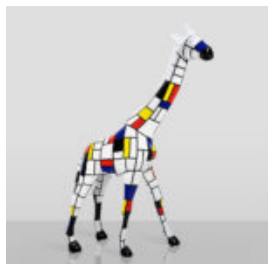

GIRAFFES

GIRAFFE WITH CELADON SPOTS - LARGE 3D FIGURE

Article Number: GF062 Product Description: Large figure - pink giraffe with celadon spots....

LARGE GIRAFFE 230CM PINK VERSION WITH CELADON SPOTS

Item number: Giraffe figure 230cm Product description: Large giraffe 230cm pink version with...

LARGE LIFE-SIZE GIRAFFE FIGURE - PINK WITH BLACK SPOTS

Article Number: F041 - Pink with Black Spots Product Description: Large life-size pink giraffe...

LARGE LIFE-SIZE GIRAFFE FIGURE - CELADON WITH PINK SPOTS

Item number: F041 - celadon with pink spots Product description: Large life-size giraffe...

LARGE GIRAFFE 230CM LAMP - YELLOW VERSION

Article number: Giraffe figure 230cm LAMP Product description: Large giraffe 230cm yellow...

LARGE LIFE-SIZE GIRAFFE FIGURE - BLACK WITH GOLD SPOTS

Article Number: F041 - black with gold spots Product Description: Large life-size black...

LARGE GIRAFFE 230CM MONDRIAN VERSION

Article number: Giraffe figure 230cm Product description: Large giraffe 230cm Mondrian version...