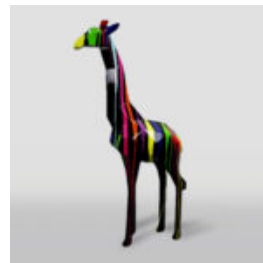

A LARGE GEOMETRIC GIRAFFE FIGURE FROM LAMINATE - ARLECCHINO

article number:
S39ar

Description:
A Large Geometric Giraffe Figure From Laminated - ...

LARGE LIFE-SIZE GIRAFFE SCULPTURE - MODERN

Item Number:
F041 - modern
Product Description:
Large life-size giraffe...

A LARGE GEOMETRIC GIRAFFE FIGURE FROM LAMINATE - PATINA

article number:
S39

Product description:
A large geometric giraffe figure from...

LARGE GEOMETRIC GIRAFFE FIGURE MADE OF LAMINATE - WHITE TRASH

article number:
S38

Product description:
Large geometric giraffe figure made of...

LARGE GEOMETRIC GIRAFFE FIGURE MADE OF LAMINATE - BLACK TRASH

article number:
S37

Product description:
Large geometric giraffe figure made of...