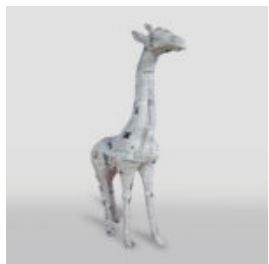

A LARGE GEOMETRIC GIRAFFE FIGURE FROM LAMINATE - ARLECCHINO

article number:
S39ar

Description:
A Large Geometric Giraffe Figure From Laminated - ...

LARGE LIFE-SIZE GIRAFFE SCULPTURE - MODERN

Item Number:
F041 - modern
Product Description:
Large life-size giraffe...

A LARGE GEOMETRIC GIRAFFE FIGURE FROM LAMINATE - PATINA

article number:
S39

Product description:
A large geometric giraffe figure from...

LARGE GEOMETRIC GIRAFFE FIGURE MADE OF LAMINATE - WHITE TRASH

article number:
S38

Product description:
Large geometric giraffe figure made of...

LARGE GEOMETRIC GIRAFFE FIGURE MADE OF LAMINATE - BLACK TRASH

article number:
S37

Product description:
Large geometric giraffe figure made of...

LARGE GEOMETRIC FIBERGLASS GIRAFFE STATUE

Notice:
price Notes Local Taxes, Delivery Cost and Retail Packaging.
Minimum Order...

LIFE-SIZE FIBERGLASS GIRAFFE SCULPTURE

Notice:
Price does not include local taxes, delivery cost and retail packaging.
Minimum...