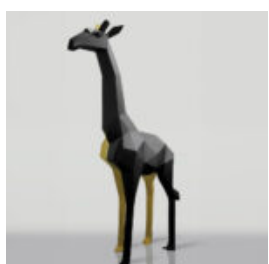

LARGE LIFE-SIZE GIRAFFE FIGURE - BLACK WITH GOLD SPOTS

Article Number: F041 - black with gold spots Product Description: Large life-size black...

LARGE GIRAFFE 230CM MONDRIAN VERSION

Article number: Giraffe figure 230cm Product description: Large giraffe 230cm Mondrian version...

LARGE GIRAFFE 230CM - GOLD VERSION

Article Number: Giraffe figure 230cm Product Description: Large giraffe 230cm gold...

LARGE GIRAFFE 230CM PATINA VERSION

Article number: Giraffe figure 230cm Product description: Large giraffe 230cm patina version...

LARGE GIRAFFE 230CM BLACK VERSION

Article number: Giraffe figure 230cm Product description: Large giraffe 230cm black version...

LARGE GEOMETRIC GIRAFFE FIGURE MADE OF LAMINATE - GOLD/BLACK

Article Number: S39 Product Description: Large geometric giraffe figure made of laminate - ...