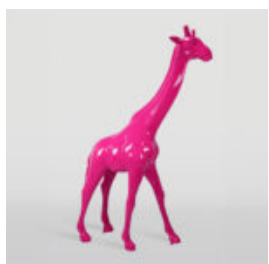

LARGE FIGURE OF NATURAL SIZE GIRAFFE - STRIPES

article number:
F041 - belts
Product description:
A large figure of a giraffe of a...

LARGE LIFE-SIZED GIRAFFE FIGURE - MONDRIAN

Article number:
F041 - Mondrian
Product description:
Large life-sized giraffe figure -...

LARGE LIFE-SIZED GIRAFFE FIGURE - RED

Article number:
F041 - red
Product description:
Large life-sized giraffe figure -...

A LARGE LIFE-SIZE GIRAFFE FIGURE - SMARTIE

Article Number:
F041 - Smartie
Product Description:
Large life-size giraffe figure,...

LARGE GIRAFFE 230CM WHITE VERSION

Article Number:
Giraffe Figure 230cm
Product Description:
Large giraffe 230cm white...

LARGE GIRAFFE 230CM COLOR ZEBRA

article number:
Figure Giraffe 230cm
Product description:
Large giraffe 230cm white,...

LARGE GIRAFFE 230CM PATCH VERSION

article number:
Figure Giraffe 230cm
Product description:
Large giraffe 230cm white...

LARGE GIRAFFE 230CM PINK VERSION

article number:
Figure Giraffe 230cm
Product description:
Large giraffe 230cm pink...