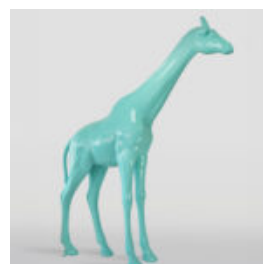

LARGE FIGURE OF NATURAL SIZE GIRAFFE - STRIPES

article number:
F041 - belts
Product description:
A large figure of a giraffe of a...

LARGE LIFE-SIZED GIRAFFE FIGURE - MONDRIAN

Article number:
F041 - Mondrian
Product description:
Large life-sized giraffe figure -...

LARGE LIFE-SIZED GIRAFFE FIGURE - RED

Article number:
F041 - red
Product description:
Large life-sized giraffe figure -...

A LARGE LIFE-SIZE GIRAFFE FIGURE - SMARTIE

Article Number:
F041 - Smartie
Product Description:
Large life-size giraffe figure,...

LARGE GIRAFFE 230CM WHITE VERSION

Article Number:
Giraffe Figure 230cm
Product Description:
Large giraffe 230cm white...

LARGE GIRAFFE 230CM COLOR ZEBRA

article number:
Figure Giraffe 230cm
Product description:
Large giraffe 230cm white,...

LARGE GIRAFFE 230CM PATCH VERSION

article number:
Figure Giraffe 230cm
Product description:
Large giraffe 230cm white...

LARGE GIRAFFE 230CM PINK VERSION

article number:
Figure Giraffe 230cm
Product description:
Large giraffe 230cm pink...