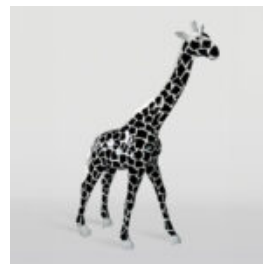

SMALL FIGURE GEOMETRIC GIRAFFE PINK

Article Number:
140GeometricGiraffe
Product Description:
Pink Geometric...

LARGE GIRAFFE 230CM - SMARTIE VERSION

Article Number:
Giraffe Figure 230cm
Product Description:
Large giraffe 230cm hand-painted in...

LARGE FIGURE OF NATURAL SIZE GIRAFFE - STRIPES

article number:
F041 - belts
Product description:
A large figure of a giraffe of a...

LARGE LIFE-SIZED GIRAFFE FIGURE - MONDRIAN

Article number:
F041 - Mondrian
Product description:
Large life-sized giraffe figure -...

LARGE LIFE-SIZED GIRAFFE FIGURE - RED

Article number:
F041 - red
Product description:
Large life-sized giraffe figure -...

A LARGE LIFE-SIZE GIRAFFE FIGURE - SMARTIE

Article Number:
F041 - Smartie
Product Description:
Large life-size giraffe figure,...

LARGE GIRAFFE 230CM WHITE VERSION

Article Number:
Giraffe Figure 230cm
Product Description:
Large giraffe 230cm white...

LARGE GIRAFFE 230CM COLOR ZEBRA

article number:
Figure Giraffe 230cm
Product description:
Large giraffe 230cm white,...