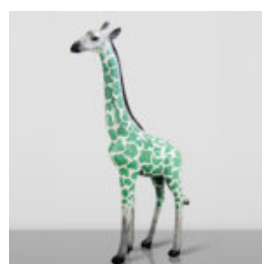

LARGE LIFE-SIZE GIRAFFE FIGURE - BLACK WITH GOLD SPOTS

Article Number: F041 - black with gold spots Product Description: Large life-size black...

LARGE GIRAFFE 230CM MONDRIAN VERSION

Article number: Giraffe figure 230cm Product description: Large giraffe 230cm Mondrian version...

LARGE GIRAFFE 230CM - GOLD VERSION

Article Number: Giraffe figure 230cm Product Description: Large giraffe 230cm gold...

LARGE GIRAFFE 230CM PATINA VERSION

Article number: Giraffe figure 230cm Product description: Large giraffe 230cm patina version...

LARGE GIRAFFE 230CM BLACK VERSION

Article number: Giraffe figure 230cm Product description: Large giraffe 230cm black version...

LARGE GEOMETRIC GIRAFFE FIGURE MADE OF LAMINATE - GOLD/BLACK

Article Number: S39 Product Description: Large geometric giraffe figure made of laminate - ...

LARGE 3D FIGURE - GIRAFFE WITH GREEN SPOTS

Article Number: GF062 Product Description: Large figure - giraffe in a classic style with green...

LARGE LIFE-SIZE GIRAFFE FIGURE - COLORFUL ZEBRA

Article Number:
F041 - Zebra
Product Description:
Large life-size hand-painted giraffe figure...