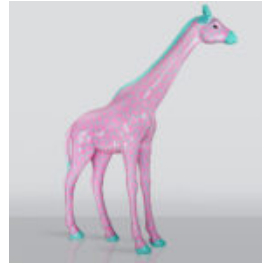

GIRAFFES

GIRAFFE WITH CELADON SPOTS - LARGE 3D FIGURE

Article Number: GF062 Product Description: Large figure - pink giraffe with celadon spots....

LARGE GIRAFFE 230CM PINK VERSION WITH CELADON SPOTS

Item number: Giraffe figure 230cm Product description: Large giraffe 230cm pink version with...

LARGE LIFE-SIZE GIRAFFE FIGURE - PINK WITH BLACK SPOTS

Article Number: F041 - Pink with Black Spots Product Description: Large life-size pink giraffe...

LARGE LIFE-SIZE GIRAFFE FIGURE - CELADON WITH PINK SPOTS

Item number: F041 - celadon with pink spots Product description: Large life-size giraffe...

LARGE GIRAFFE 230CM LAMP - YELLOW VERSION

Article number: Giraffe figure 230cm LAMP Product description: Large giraffe 230cm yellow...