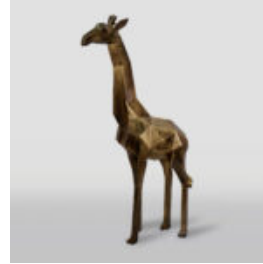

LARGE LIFE-SIZED GIRAFFE FIGURE - SEAFOAM

Article Number:
F041 - seafoam
Product Description:
Large life-sized giraffe...

LARGE LIFE-SIZE GIRAFFE FIGURE - WHITE

Article number:
F041 - white
Product description:
Large life-size giraffe...

A LARGE GEOMETRIC GIRAFFE FIGURE FROM LAMINATE - ARLECCHINO

article number:
S39ar

Description:
A Large Geometric Giraffe Figure From Laminated - ...

LARGE LIFE-SIZE GIRAFFE SCULPTURE - MODERN

Item Number:
F041 - modern
Product Description:
Large life-size giraffe...

A LARGE GEOMETRIC GIRAFFE FIGURE FROM LAMINATE - PATINA

article number:
S39

Product description:
A large geometric giraffe figure from...

LARGE GEOMETRIC GIRAFFE FIGURE MADE OF LAMINATE - WHITE TRASH

article number:
S38