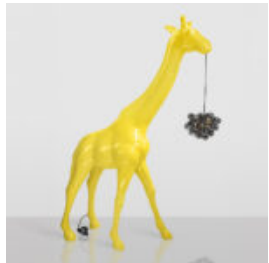

GIRAFFES

GIRAFFE WITH CELADON SPOTS - LARGE 3D FIGURE

Article Number: GF062 Product Description: Large figure - pink giraffe with celadon spots....

LARGE GIRAFFE 230CM PINK VERSION WITH CELADON SPOTS

Item number: Giraffe figure 230cm Product description: Large giraffe 230cm pink version with...

LARGE LIFE-SIZE GIRAFFE FIGURE - PINK WITH BLACK SPOTS

Article Number: F041 - Pink with Black Spots Product Description: Large life-size pink giraffe...

LARGE LIFE-SIZE GIRAFFE FIGURE - CELADON WITH PINK SPOTS

Item number: F041 - celadon with pink spots Product description: Large life-size giraffe...

LARGE GIRAFFE 230CM LAMP - YELLOW VERSION

Article number: Giraffe figure 230cm LAMP Product description: Large giraffe 230cm yellow...