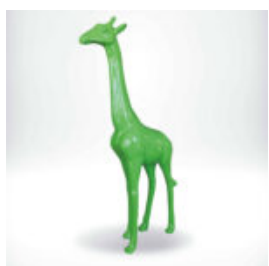

LARGE GEOMETRIC FIBERGLASS GIRAFFE STATUE

Notice:
price Notes Local Taxes, Delivery Cost and Retail Packaging.
Minimum Order...

LIFE-SIZE FIBERGLASS GIRAFFE SCULPTURE

Notice:
Price does not include local taxes, delivery cost and retail packaging.
Minimum...

LARGE FIBERGLASS GIRAFFE SCULPTURE - POP -ART EDITION

Notice:
Price does not include local taxes, delivery cost and retail packaging.
Minimum...

RESIN HANDMADE GIRAFFE SCULPTURE H-100CM

Article number:
Giraffe figure 100cm.

Description:
Resin Handmade Giraffe...

LARGE FIBERGLASS GIRAFFE SCULPTURE GF062

Article number:
gf062

Description:
Large Fiberglass Giraffe Sculpture
...

SMALL GIRAFFE RESIN DECORATION SCULPTURE

Article number:
giraffe figure