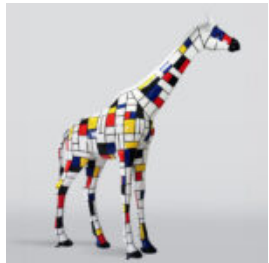

LARGE 3D FIGURE - GIRAFFE WITH GREEN SPOTS

Article Number: GF062 Product Description: Large figure - giraffe in a classic style with green...

LARGE LIFE-SIZE GIRAFFE FIGURE - COLORFUL ZEBRA

Article Number:
F041 - Zebra
Product Description:
Large life-size hand-painted giraffe figure...

SMALL FIGURE GEOMETRIC GIRAFFE PINK

Article Number:
140GeometricGiraffe
Product Description:
Pink Geometric...

LARGE GIRAFFE 230CM - SMARTIE VERSION

Article Number:
Giraffe Figure 230cm
Product Description:
Large giraffe 230cm hand-painted in...

LARGE FIGURE OF NATURAL SIZE GIRAFFE - STRIPES

article number:
F041 - belts
Product description:
A large figure of a giraffe of a...

LARGE LIFE-SIZED GIRAFFE FIGURE - MONDRIAN

Article number:
F041 - Mondrian
Product description:
Large life-sized giraffe figure -...