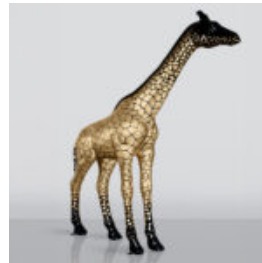

GIRAFFES

GIRAFFE WITH CELADON SPOTS - LARGE 3D FIGURE

Article Number: GF062 Product Description: Large figure - pink giraffe with celadon spots....

LARGE GIRAFFE 230CM PINK VERSION WITH CELADON SPOTS

Item number: Giraffe figure 230cm Product description: Large giraffe 230cm pink version with...

LARGE LIFE-SIZE GIRAFFE FIGURE - PINK WITH BLACK SPOTS

Article Number: F041 - Pink with Black Spots Product Description: Large life-size pink giraffe...

LARGE LIFE-SIZE GIRAFFE FIGURE - CELADON WITH PINK SPOTS

Item number: F041 - celadon with pink spots Product description: Large life-size giraffe...

LARGE GIRAFFE 230CM LAMP - YELLOW VERSION

Article number: Giraffe figure 230cm LAMP Product description: Large giraffe 230cm yellow...

LARGE LIFE-SIZE GIRAFFE FIGURE - BLACK WITH GOLD SPOTS

Article Number: F041 - black with gold spots Product Description: Large life-size black...

LARGE GIRAFFE 230CM MONDRIAN VERSION

Article number: Giraffe figure 230cm Product description: Large giraffe 230cm Mondrian version...