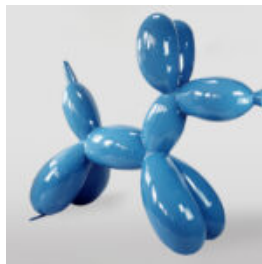

BALLOON DOG - LARGE DECORATIVE FIGURE - BLUE

Article Number:
B2-1-2
Product Description:
Balloon Dog - Large Decorative...