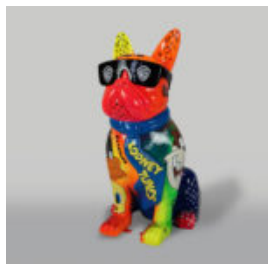

DECORATIVE FIGURE WHITE STORMTROOPER MOUSE

Article Number: White Stormtrooper Mouse Product Description: Decorative figure Stormtrooper...

BALLOON DOG SMALL DECORATIVE FIGURE - TURQUOISE

Article Number: B2-2-2 Product Description: Large Balloon Dog Figure Material: Glass...

LARGE GARDEN GNOME "FUCK YOU" GREEN

Article Number: K2-1-4 Product Description: Large Single-Colored Garden Gnome "Fuck You" -...

BALLOON DOG LARGE DECORATIVE FIGURE - TURQUOISE

Article Number: B2-1-8 Product Description: Large Dog Figure Made of...

THE LARGE GNOME "FUCK YOU" WHITE

Numer artykułu: K2-1-3 Opis...

MEDIUM BULLDOG FIGURE WITH TIE AND GLASSES - LOONEY TUNES

Article Number: B1-28-5 Product Description: Dog figure with tie and glasses. Hand-painted...