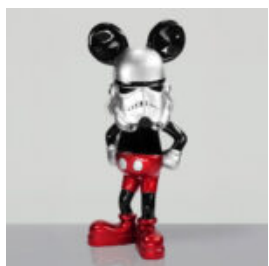

FUNNY FIGURES

DECORATIVE FIGURE OF A STANDING GORILLA IN A SUIT

Article Number:GarniturGoryl Product Description:Large standing gorilla mafioso in a suit....

DECORATIVE FIGURE OF A STANDING BULL IN A SUIT

LARGE GORILLA WITH A BARREL ON HIS SHOULDER - LOONEY TUNES

Article Number:G1-9-4 Product Description:Gorilla with Barrel - Looney Tunes...

DONKEY KONG - POP ART

Article Number: G1-14-6 Product Description: Donkey Kong in Pop Art style Material: Glass...

LARGE SITTING TEDDY BEAR - HAND-PAINTED

Article Number: M2-5-7 Product Description: Large sitting teddy bear,...

PORSCHE TEDDY BEAR SITTING ON A PILLOW

Article Number: M2-6-2 Product Description: Teddy bear with glasses sitting on a...

DECORATIVE FIGURINE STORMTROOPER MOUSE GREEN

Article Number: Green Stormtrooper M2-5-7 Product Description: Decorative figurine Stormtrooper...

DECORATIVE FIGURINE STORMTROOPER MOUSE RED

Article Number: Red Stormtrooper M2-6-2 Product Description: Decorative figurine Stormtrooper Mouse,...