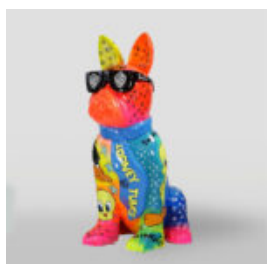

LARGE BALLOON DOG - SILVER CHROME

article number:
B2-1-5

Product description:
Large balloon dog - silver chrome

DOG BULLDOG WITH CAP - MATTE WITH CHROME

Article number: B1-1-3
Product description: Bulldog with Cap - Matte, adorned with silver...

DOG BULLDOG WITH CAP - MATTE

Article number: B1-1-4
Product description: Bulldog with Cap - Matte, adorned
Material: Glass...

BEAR STANDING LOONEY TUNES

article number:
M2-2-1

Product description:
standing bear-Looney Tunes, hand-painted...

DONKEY KONG - RED SAILOR

Article number:
G1-14-1

Product description:
Donkey Kong - sailor in red version

Material:...

PIES DUŻA FIGURA BULLDOGA Z KRAWATEM W OKULARACH - KINGA

Numer artykułu:
B1-5-4

Opis produktu:
Duża figura bulldoga z krawatem w okularach,...

PIES DUŻA FIGURA BULLDOGA Z KRAWATEM W OKULARACH - LOONEY TUNES

Numer artykułu:
B1-5-5

Opis produktu:
Duża figura bulldoga z krawatem w okularach,...

COW WITH PICASSO MOTIF

Article number:
K1-1-2
Product description:
Life-size cow with Picasso...