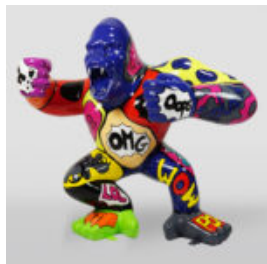

PIES DUŻA FIGURA BULLDOGA Z KRAWATEM W OKULARACH - LOONEY TUNES

Numer artykułu:
B1-5-5

Opis produktu:
Duża figura bulldoga z krawatem w okularach,...

COW WITH PICASSO MOTIF

Article number:
K1-1-2
Product description:
Life-size cow with Picasso...

DONKEY KONG - KINGA

Numer artykułu:
G1-14-5

Opis produktu:
Donkey Kong - Kinga z motywem Garfielda i...

LARGE CAN RED BULL - KINGA

Article number:
P1-3-2

Product description:
Large Red Bull Can - Kinga

Material:
Glass...

GORILLA XXL 180CM POP-ART VERSION - COMIC

Article number:
G1-1-1

Product description:
Large XXL gorilla hand-painted in Pop-Art version ...

DONKEY KONG - SAILOR

Article number:
G1-14-3

Product description:
Donkey Kong - sailor