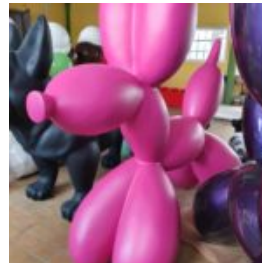

BALLOON DOG BIG FIBERGLASS STATUE

Notice:

price Notes Local Taxes, Delivery Cost and Retail Packaging.
Minimum Order...