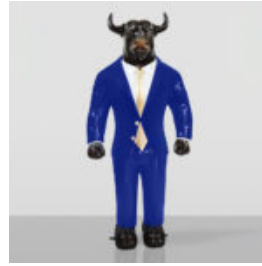

FUNNY FIGURES

DECORATIVE FIGURE OF A STANDING GORILLA IN A SUIT

Article Number:GarniturGoryl Product Description:Large standing gorilla mafioso in a suit....

DECORATIVE FIGURE OF A STANDING BULL IN A SUIT

Article Number:GarniturByk Product Description:Large standing bull in a suit, exuding bold...

DECORATIVE FIGURE OF A STANDING CAT IN A SUIT

Article Number:GarniturKot Product Description:Large standing cat in a suit. Material:Fiberglass...

LARGE GORILLA WITH A BARREL ON HIS SHOULDER - LOONEY TUNES

Article Number:G1-9-4 Product Description:Gorilla with Barrel - Looney Tunes...

DONKEY KONG - POP ART

Article Number: G1-14-6 Product Description: Donkey Kong in Pop Art style Material: Glass...