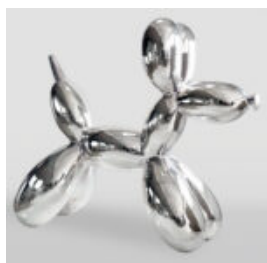

LARGE CAN RED BULL - LIPS

Article number: P1-3-3 Product description: Large Red Bull Can - Lips Material: Glass laminate...

LARGE BULLDOG FIGURE WITH A TIE AND GLASSES - IN A NAVY JACKET

Article number:
B1-5-11

Product description:
Large figure of a bulldog with a tie and glasses,...

STANDING BOXER DOG L - CARTOON

Article Number:
B1-C198b
Product Description:
Standing Boxer L - decorated with cartoon...

DECORATIVE FIGURINE SILVER STORMTROOPER MOUSE

Article Number:
Silver Stormtrooper
Product Description:
Decorative Stormtrooper Mouse...

BALLOON DOG - LARGE DECORATIVE FIGURE - BLUE

Article Number:
B2-1-2
Product Description:
Balloon Dog - Large Decorative...