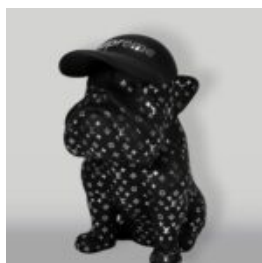

Product description:
Large figure of a bulldog with a tie and glasses,...

STANDING BOXER DOG L - CARTOON

Article Number:
B1-C198b
Product Description:
Standing Boxer L - decorated with cartoon...

DECORATIVE FIGURINE SILVER STORMTROOPER MOUSE

Article Number:
Silver Stormtrooper
Product Description:
Decorative Stormtrooper Mouse...

BALLOON DOG - LARGE DECORATIVE FIGURE - BLUE

Article Number:
B2-1-2
Product Description:
Balloon Dog - Large Decorative...

LARGE BALLOON DOG - SILVER CHROME

article number:
B2-1-5

Product description:
Large balloon dog - silver chrome

DOG BULLDOG WITH CAP - MATTE WITH CHROME

Article number: B1-1-3
Product description: Bulldog with Cap - Matte, adorned with silver...