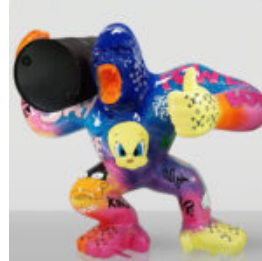

FUNNY FIGURES

DECORATIVE FIGURE OF A STANDING GORILLA IN A SUIT

Article Number:GarniturGoryl Product Description:Large standing gorilla mafioso in a suit....

DECORATIVE FIGURE OF A STANDING BULL IN A SUIT

Article Number:GarniturByk Product Description:Large standing bull in a suit, exuding bold...

DECORATIVE FIGURE OF A STANDING CAT IN A SUIT

Article Number:GarniturKot Product Description:Large standing cat in a suit. Material:Fiberglass...

LARGE GORILLA WITH A BARREL ON HIS SHOULDER - LOONEY TUNES

Article Number:G1-9-4 Product Description:Gorilla with Barrel - Looney Tunes...

DONKEY KONG - POP ART

Article Number: G1-14-6 Product Description: Donkey Kong in Pop Art style Material: Glass...