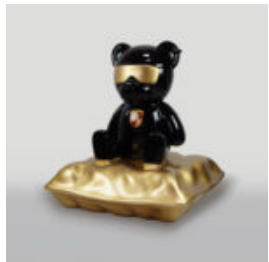

FUNNY FIGURES

DECORATIVE FIGURE OF A STANDING GORILLA IN A SUIT

Article Number:GarniturGoryl Product Description:Large standing gorilla mafioso in a suit....

DECORATIVE FIGURE OF A STANDING BULL IN A SUIT

Article Number:GarniturByk Product Description:Large standing bull in a suit, exuding bold...

DECORATIVE FIGURE OF A STANDING CAT IN A SUIT

Article Number:GarniturKot Product Description:Large standing cat in a suit. Material:Fiberglass...

LARGE GORILLA WITH A BARREL ON HIS SHOULDER - LOONEY TUNES

Article Number:G1-9-4 Product Description:Gorilla with Barrel - Looney Tunes...

DONKEY KONG - POP ART

Article Number: G1-14-6 Product Description: Donkey Kong in Pop Art style Material: Glass...

LARGE SITTING TEDDY BEAR - HAND-PAINTED

Article Number: M2-5-7 Product Description: Large sitting teddy bear,...

PORSCHE TEDDY BEAR SITTING ON A PILLOW

Article Number: M2-6-2 Product Description: Teddy bear with glasses sitting on a...