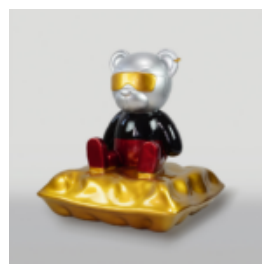

LARGE GORILLA WITH A BARREL ON HIS SHOULDER - LOONEY TUNES

Article Number:G1-9-4 Product Description:Gorilla with Barrel - Looney Tunes...

DONKEY KONG - POP ART

Article Number: G1-14-6 Product Description: Donkey Kong in Pop Art style Material: Glass...

LARGE SITTING TEDDY BEAR - HAND-PAINTED

Article Number: M2-5-7 Product Description: Large sitting teddy bear,...

PORSCHE TEDDY BEAR SITTING ON A PILLOW

Article Number: M2-6-2 Product Description: Teddy bear with glasses sitting on a...

DECORATIVE FIGURINE STORMTROOPER MOUSE GREEN

Article Number: Green Stormtrooper M2-5-7 Product Description: Decorative figurine Stormtrooper...

DECORATIVE FIGURINE STORMTROOPER MOUSE RED

Article Number: Red Stormtrooper M2-6-2 Product Description: Decorative figurine Stormtrooper Mouse,...

EXCEPTIONAL FISH SPARK FIGURE

Article number:R1-2-7 Product description:Exceptional hand-painted fish that adds a touch of...

FERRARI TEDDY BEAR SITTING ON A PILLOW

Article Number: M2-6-3 Product Description: Teddy bear with glasses sitting on a...