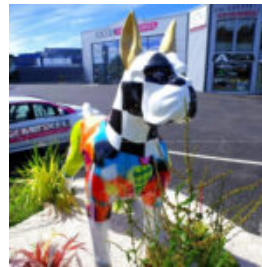

BOXER DOG FIGURE STANDING - POP -ART EDITION

Notice:

Price does not include local taxes, delivery cost and retail packaging.
Minimum...