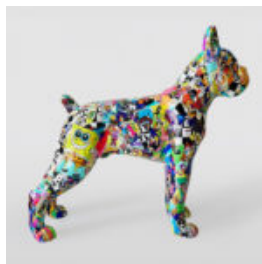

LARGE CAN RED BULL - LIPS

Article number: P1-3-3 Product description: Large Red Bull Can - Lips Material: Glass laminate...

LARGE BULLDOG FIGURE WITH A TIE AND GLASSES - IN A NAVY JACKET

Article number:
B1-5-11

Product description:
Large figure of a bulldog with a tie and glasses,...

STANDING BOXER DOG L - CARTOON

Article Number:
B1-C198b
Product Description:
Standing Boxer L - decorated with cartoon...

DECORATIVE FIGURINE SILVER STORMTROOPER MOUSE