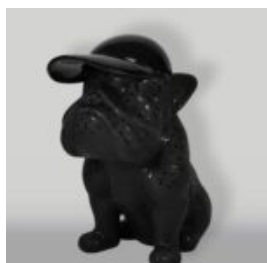

Article Number:
Silver Stormtrooper
Product Description:
Decorative Stormtrooper Mouse...

BALLOON DOG - LARGE DECORATIVE FIGURE - BLUE

Article Number:
B2-1-2
Product Description:
Balloon Dog - Large Decorative...

LARGE BALLOON DOG - SILVER CHROME

article number:
B2-1-5

Product description:
Large balloon dog - silver chrome

DOG BULLDOG WITH CAP - MATTE WITH CHROME

Article number: B1-1-3
Product description: Bulldog with Cap - Matte, adorned with silver...

DOG BULLDOG WITH CAP - MATTE

Article number: B1-1-4
Product description: Bulldog with Cap - Matte, adorned
Material: Glass...

BEAR STANDING LOONEY TUNES

article number:
M2-2-1

Product description:
standing bear-Looney Tunes, hand-painted...