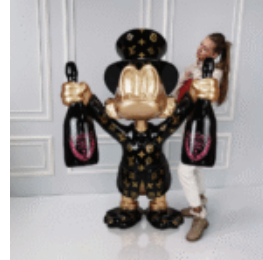

FIGURES FOR GASTRONOMY

GELATO ICE CREAM ADVERTISING SCULPTURE – DOUBLE VERSION

Article number:
F213d
Product description:
Advertising mock-up of Gelato ice cream scoop...

GELATO ICE CREAM ADVERTISING SCULPTURE

DECORATIVE FIGURINE – LARGE SCROOGE MCDUCK

Product Description: Large decorative figurine of Scrooge McDuck. Material: PWS glass laminate...

ICE CREAM SHOP FURNITURE SET – WAFFLE CONE TABLE + ICE CREAM CHAIRS