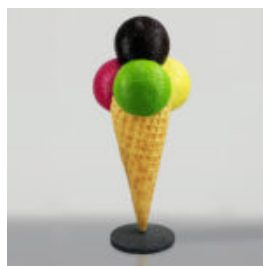

ADVERTISING FIGURE ICE CREAM CONE - 134CM

Article number:
F101a
Product description:
Advertising ice cream cone made of glass...