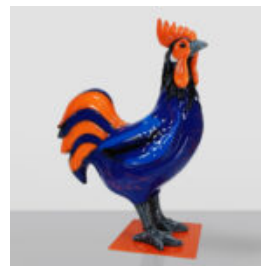

LARGE BLUE ROOSTER FIGURE

Article Number: Rooster - Blue
Product Description: Large Rooster Figure in Blue Version - Matte...