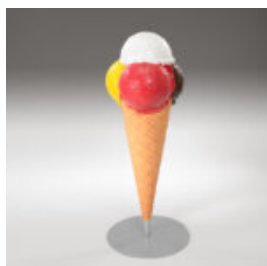

SMALL ADVERTISING FIBERGLASS SCOOP ICE CREAM

Article number:
f118

Description:
Small Advertising Fiberglass scoop ice...