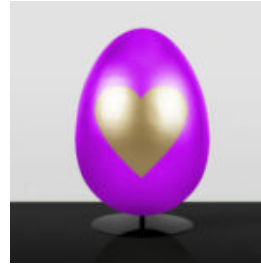

DECORATION LARGE EASTER EGG 3D FIGURE

Notice:
Price does not include local taxes, delivery cost and retail packaging.
Minimum...