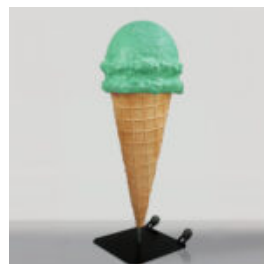

LARGE PROMOTIONAL WINE BOTTLE

Article Number/Name: WineBottle Product Description: Large promotional wine bottle figure with...

CLASSIC XL WINE BOTTLE

Article number/name: ButelkaWina2
Product description: A large advertising figure of a wine...

ICE CREAM BALL PASTEL BEIGE

Article number: F125 Product description: Advertising ice cream in pastel beige, either placed...

ICE CREAM BALL PASTEL PINK

Article number: F125 Product description: Advertising ice cream in pastel pink, either placed...