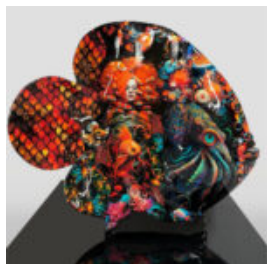

FISH XL OCEANARIA

Article Number:
R1-1-5
Product Description:
Fish XL made using the foil wrapping technique,...