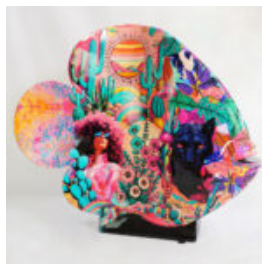

## EXCEPTIONAL FISH SPARK FIGURE

Article number:R1-2-7  
Product description:Exceptional hand-painted fish that adds a touch of...