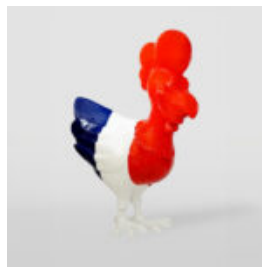

LARGE DECORATIVE FIGURE OF THE ROOSTER IN THREE COLORS H-190CM

article number:

Product description:
A large decorative figure of a rooster in blue,...