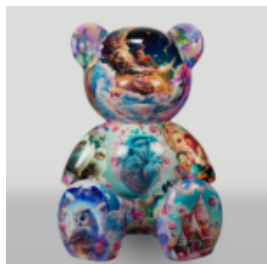

DUŻY MIŚ SIEDZĄCY - MOTYW SWEET

Numer artykułu:
M2-5-4

Opis produktu:
Duży siedzący miś z motywem sweet,
wytworzony...