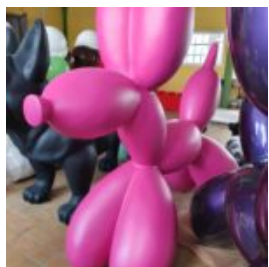

BALLOON DOG BIG FIBERGLASS STATUE

Notice:
price Notes Local Taxes, Delivery Cost and Retail Packaging.
Minimum Order...