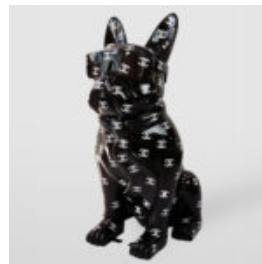

DOG LARGE FIGURE OF BULLDOG WITH A TIE WITH GLASSES - LOGO

article number:
B1-5-2

Product description:
Large Bulldog figure with a tie with...