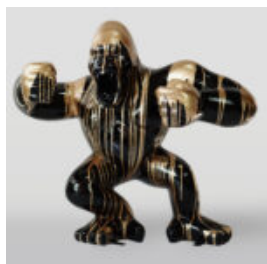

CZARNY GORYL XL - ŻŁOTY TRASH

Numer artykułu:
G1-2-1
Opis produktu:
Czarny goryl XL - złoty...