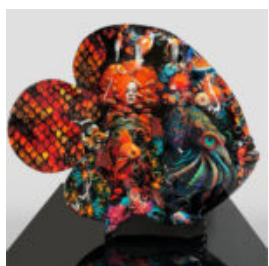

FISH XL OCEANARIA

Article Number:
R1-1-5
Product Description:
Fish XL made using the foil wrapping technique,...