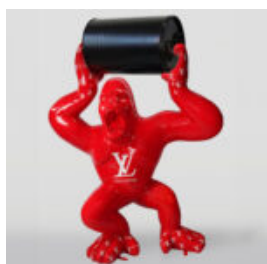

LARGE GORILLA FIGURE WITH BARREL WITH LV LOGO

Article Number:
G1-5-1
Product Description:
Large, red gorilla figure with...