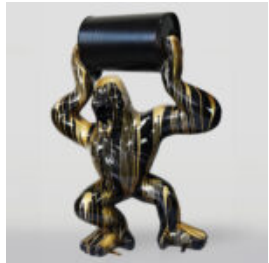

LARGE GORILLA FIGURE WITH GOLDEN TRASH BARREL

Article Number:
G1-5-3
Product Description:
Large black gorilla in golden trash version with...