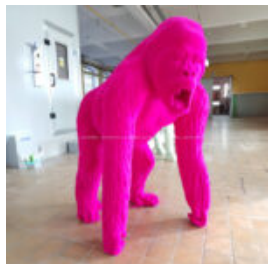

## BIG FIBERGLASS GORILLA WITH BARREL

Article number:  
Gwb250

Description:  
Big Fiberglass Gorilla with a Barrel -...