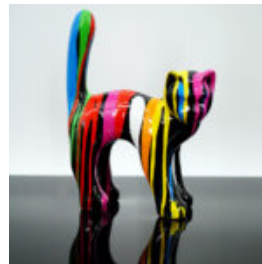

DECORATIVE FIGURINE SMALL STANDING CAT - TRASH

Article number:C094a
Product description:Small decorative cat figure - in the trash...