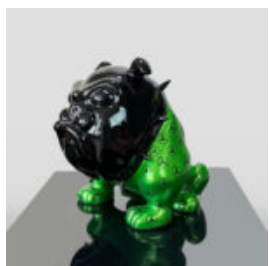

EXCLUSIVE BULLDOG AMG - AVELLA 22 FIGURINE

Article Number:
B1-13-23
Product Description:
Bulldog "Avella" adorned with Mercedes Benz...