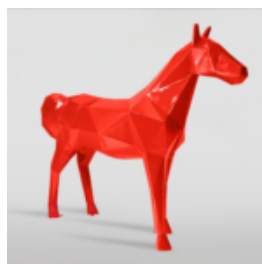

## LARGE GEOMETRIC HORSE MADE OF LAMINATE - YELLOW

Article number:  
GMF039Y  
Product description:  
Large geometric horse made of...