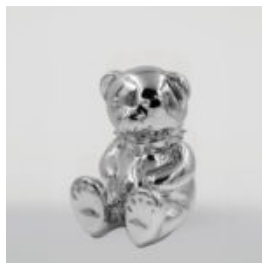

TEDDY BEAR H-31 CM WITH COLLAR WITH SPIKES SILVER VERSION

article number:
M2-3-16
Product description:
Miś 31cm with a collage with silver...