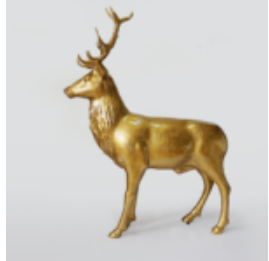

DECORATIVE 3D FIGURE - BIG RED DEER

Article Number:
F006 Red
Product Description:
Life-size Deer
Material:
Glass Laminate...