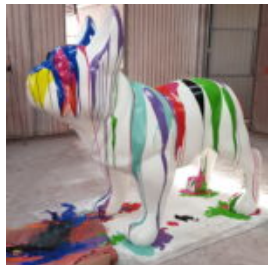

LARGE FIBERGLASS BABY BULLDOG - COLORFUL EDITION

Notice:
Price does not include local taxes, delivery
cost and retail packaging.
Minimum...