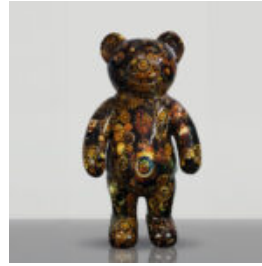

## LARGE SITTING TEDDY BEAR - HAND-PAINTED

Article Number:  
M2-5-7  
Product Description:  
Large sitting teddy bear,...