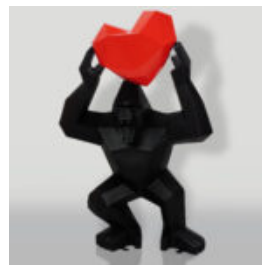

GORILLA TONO SQUARE XL - HEART

Article Number:
G1-11-6
Product Description:
Gorilla Tono Square XL - Matte black with red...