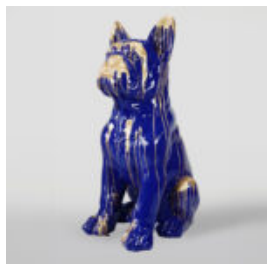

PIES DUŻA FIGURA BULLDOG FRANCUSKI „JUKI”- NIEBIESKI / ŻŁOTY TRASH

Numer artykułu:
B1-2-5

Opis produktu:
Duża figura bulldog francuski „Juki”-niebieski...