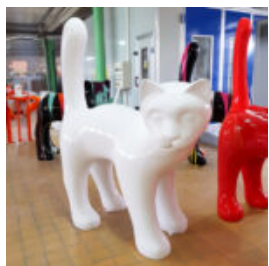

LARGE CAT FIBERGLASS DECORATION FIGURE - SINGLE COLOR EDITION

Notice:
Price does not include local taxes, delivery cost and retail packaging.
Minimum...