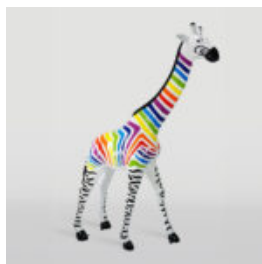

LARGE GIRAFFE 230CM COLOR ZEBRA

article number:
Figure Giraffe 230cm
Product description:
Large giraffe 230cm white,...