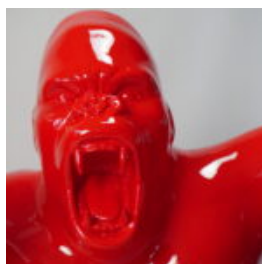

BOXER GORILLA

Product description:
Boxing gorilla - 1 color.
Finish: 1 color + varnish...