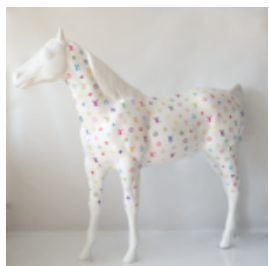

FULL-SIZE HORSE - MONOGRAM

Item Number: P74
Product Description: Full-size Horse -
Monogram
Material: Glass laminate...