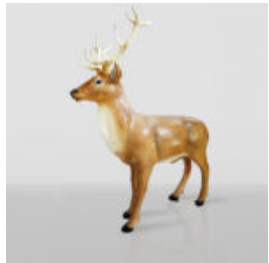

3D DECORATIVE FIGURE - LARGE DEER IN NATURAL COLORATION

Article Number:
F006
Product Description:
Life-size deer made in natural...