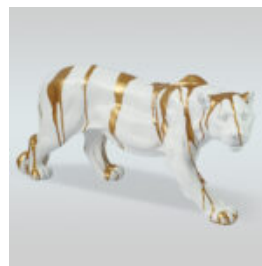

WHITE PANTHER STANDING IN NATURAL DIMENSIONS - GOLDEN TRASH

Article number:
P2-1-5
Product description:
White Panther standing in natural
dimensions -...