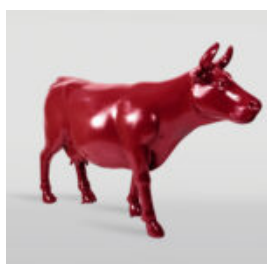

LARGE COW FIGURE - MONOCHROME

Article number:
K1-1-1

Product description:
Life-sized smooth cow.
Available in any color...