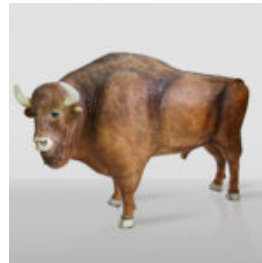

LIFE-SIZE BISON / EUROPEAN BISON FIGURE

Article Number:Bison/European Bison with Fur
Product Description:Life-size figure of a...