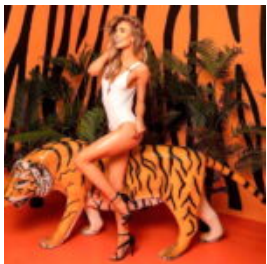

LARGE TIGER FIBERGLASS FIGURE

Notice:
Price does not include local taxes, delivery cost and retail packaging.
Minimum...