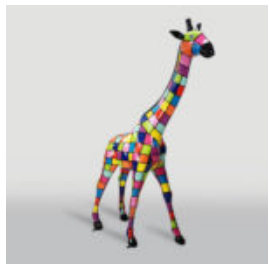

LARGE GIRAFFE 230CM - SMARTIE VERSION

Article Number:
Giraffe Figure 230cm
Product Description:
Large giraffe 230cm hand-painted in...