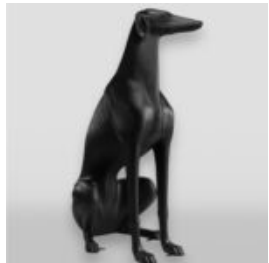

LARGE FIBERGLASS GREYHOUND BLACK STATUE

Notice:
price Notes Local Taxes, Delivery Cost and Retail Packaging.
Minimum Order...