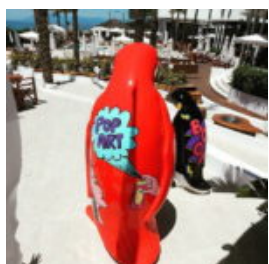

LARGE FIBERGLASS PENGUIN STATUE - NATURAL COLORS.

Article number:
f079

Description:
Large Fiberglass Penguin Statue - Natural...