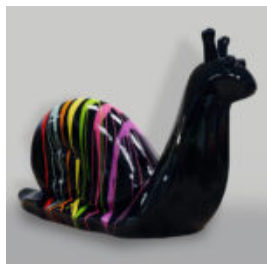

LARGE DECORATIVE SNAIL FIGURE - TRASH

Article Number:
S1-1-1
Product Description:
Large Decorative Snail -...