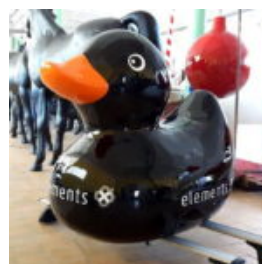

DECORATIVE FIBERGLASS DUCK STATUE

Notice:
Price does not include local taxes, delivery
cost and retail packaging.
Minimum...