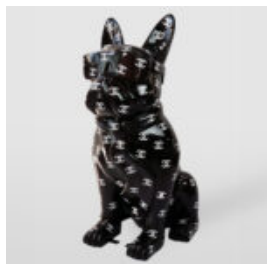

LARGE FIGURE OF A BULLDOG WITH A TIE AND GLASSES - LOGO

Article number:

B1-5-2

Product description:
Large figure of a bulldog with a tie and glasses,...