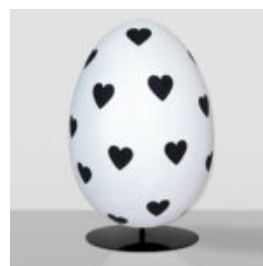

DECORATIVE FIGURE XXL EASTER EGG

Article Number:JajkaWielkanocneXXL
Product Description:Large decorative Easter egg figure
The...