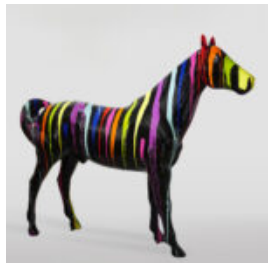

COLORFUL LIFE-SIZE STATUE OF A HORSE BLACK TRASH

Article number:
F039tr
Product description:
Colorful life-size statue of a horse - black...