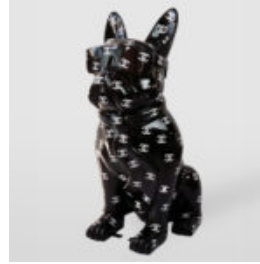

DOG MEDIUM FIGURE OF BULLDOG WITH TIE AND GLASSES - LOGO

Article Number: B1-28-4
Product Description: Large bulldog figure with tie and glasses,...