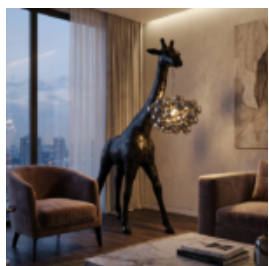

LARGE GIRAFFE 230CM LAMP – BLACK VERSION WITH SPOTS

Article Number: Giraffe Figure 230cm LAMP black
Product Description: Large 230cm giraffe, black...