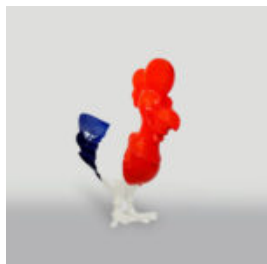

LARGE DECORATIVE ROOSTER FIGURE IN THREE COLORS H - 140CM

Article number:

Product description:
Large decorative figure of a rooster in blue, red, and...