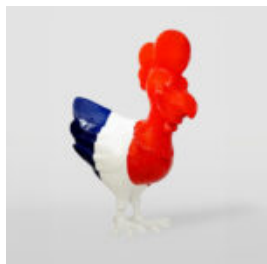

LARGE DECORATIVE ROOSTER FIGURE IN THREE COLORS H-190CM

Article number:

Product description:
Large decorative figure of a rooster in blue, red, and...