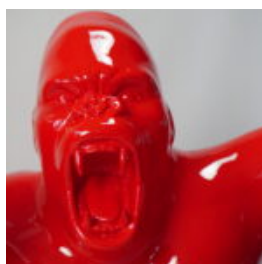

## FIBERGLASS RHINO LIFE SIZE FIGURE

Article number:  
f086

Description:  
Fiberglass rhino life size figure.

...