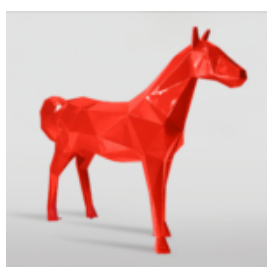

LARGE GEOMETRIC HORSE MADE OF LAMINATE - RED

Article number:
GMF039R
Product description:
Large geometric horse made of laminate ...