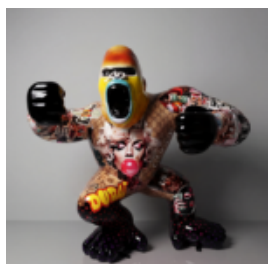

## DECORATIVE FIGURINE – LARGE BLUE SCROOGE MCDUCK

Product Description:  
Large decorative figurine of Scrooge McDuck in a blue...