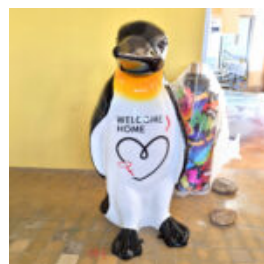

LARGE FIBERGLASS PENGUIN FIGURE - 170CM

Notice:
Price does not include local taxes, delivery cost and retail packaging.
Minimum...