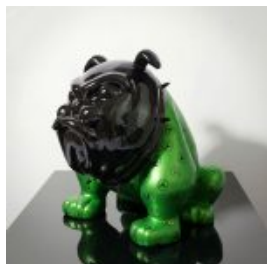

EXCLUSIVE BULLDOG FIGURE AVELLA - AMG

Article Number: B1-12-29
Product Description: Bulldog "Avella" covered with Mercedes Benz AMG...