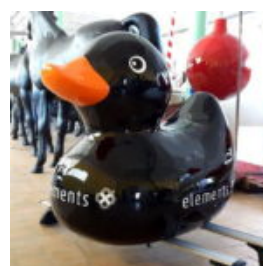

DECORATIVE FIBERGLASS DUCK STATUE

Notice:
Price does not include local taxes, delivery cost and retail packaging.
Minimum...