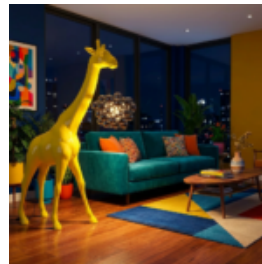

LARGE GIRAFFE 230CM LAMP - YELLOW VERSION

Article number: Giraffe Figure 230cm LAMP
Product description: Large giraffe 230cm yellow...