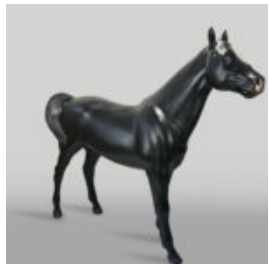

LIFE-SIZE FIGURE OF A BLACK HORSE

Article Number:
F039 Black
Product Description:
Life-size and natural finish figure of a...