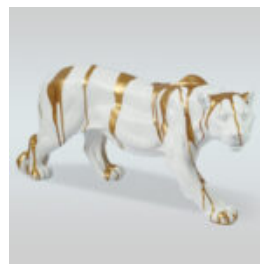

WHITE PANTHER STANDING NATURAL SIZE - GOLDEN TRASH

Article number:
P2-1-5

Product description:
White Panther standing in natural dimensions -...