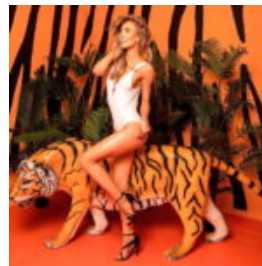

LARGE TIGER FIBERGLASS FIGURE

Notice:
Price does not include local taxes, delivery cost and retail packaging.
Minimum...