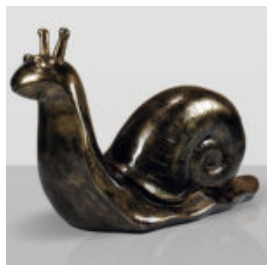

DECORATIVE FIGURE LARGE SNAIL - PATINA

Article Number:
S1-2-2
Product Description:
Large Decorative Figure Snail -...