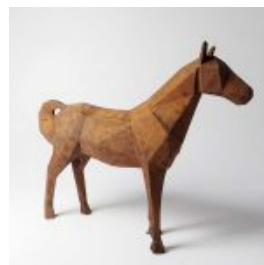

LARGE GEOMETRIC HORSE MADE OF LAMINATE – RUST EFFECT

Article number:
GMF039 - rust

Product description:
Large geometric horse made of laminate...