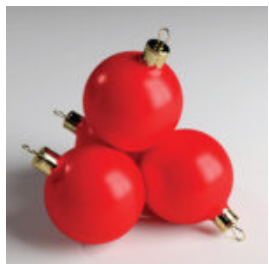

LARGE FIBERGLASS CHRISTMAS BALL FIGURE

Article number:
Christmas ball

Description:
Large Fiberglass Christmas Ball...