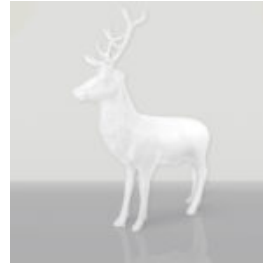

3D DECORATIVE FIGURE - LARGE WHITE DEER

Article Number:F006
Product Description:Life-size deer crafted in white color.
Material:PWS...