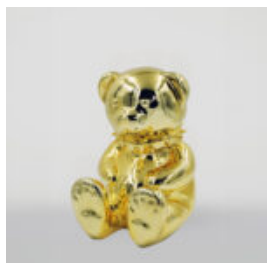

BEAR H-31 CM WITH SPIKED COLLAR IN GOLD VERSION

Article number:
M2-3-15

Product description:
31cm teddy bear with a gold-colored chrome spike...