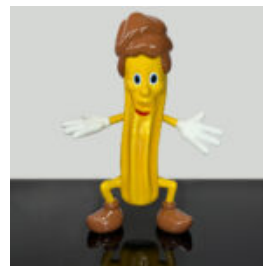

ADVERTISING FIGURE CHURROS

Article Number:
Churros
Product Description:
Material:
Glass laminate PWS
Size:
H -...