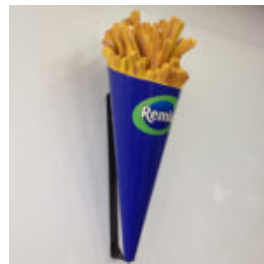

OUTDOOR ADVERTISING FRENCH FRIES HANGING

Notice:
price Notes Local Taxes, Delivery Cost and Retail Packaging.
Minimum Order...