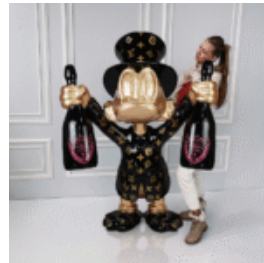

DECORATIVE FIGURINE – LARGE SCROOGE MCDUCK

Product Description: Large decorative figurine of Scrooge McDuck. Material: PWS glass laminate...