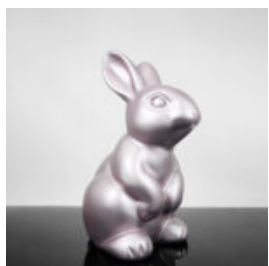

DECORATIVE FIGURE EASTER BUNNY - POWDER PINK

Article Number: EasterBunny
Product Description: Decorative figure of an Easter bunny in...