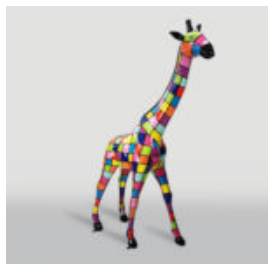

LARGE GIRAFFE 230CM - SMARTIE VERSION

Article Number:
Giraffe Figure 230cm
Product Description:
Large giraffe 230cm hand-painted in...