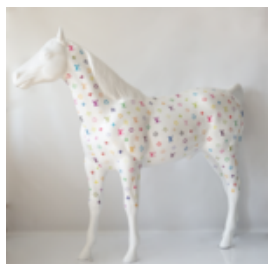

FULL-SIZE HORSE - MONOGRAM

Item Number: P74
Product Description: Full-size Horse - Monogram
Material: Glass laminate...