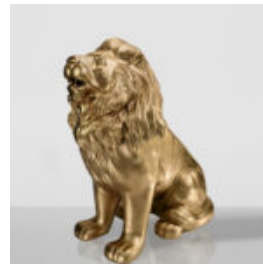

DECORATIVE SITTING LION FIGURE - GOLD

Article Number:
Sitting Lion - Gold
Product Description:
Decorative figure of a sitting lion...