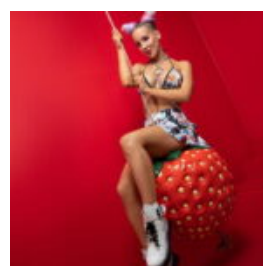

RESIN ADVERTISING STRAWBERRY FIGURE

Article name/number:
Strawberry Figure

Description:
Resin Advertising...