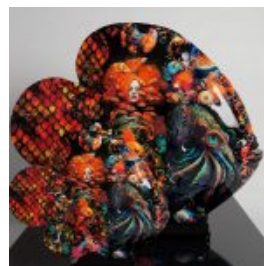

FISH XL OCEANARIA

Article Number:
R1-1-5
Product Description:
Fish XL made using the foil wrapping
technique,...