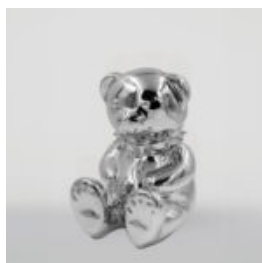

BEAR H-31 CM WITH SPIKED COLLAR SILVER VERSION

Article number:
M2-3-16

Product description:
31cm teddy bear with a silver-colored chrome...