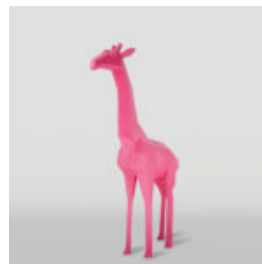

SMALL FIGURE GEOMETRIC GIRAFFE PINK

Article Number:
140GeometricGiraffe
Product Description:
Pink Geometric...