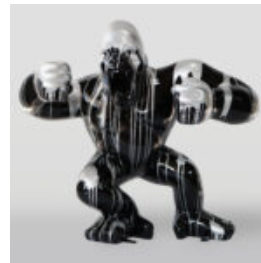

BLACK GORILLA XL - SILVER TRASH

Article number:
G1-2-1

Product description:
Black gorilla XL - silver...