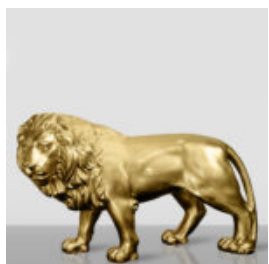

LARGE STANDING LION FIGURE - GOLD

Article Number: S93-5
Product Description: Standing Lion - Gold H- 125cm L -...