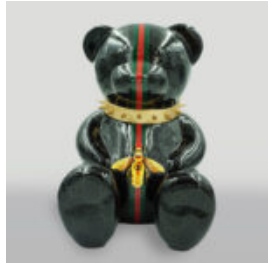

BLACK G BEAR H-45CM

Article number:
M2-4-2

Product description:
Teddy bear G black

Material: Polyester resin -...