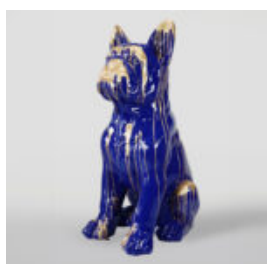

DUŻA FIGURA BULLDOG FRANCUSKI „JUKI”- NIEBIESKI / ŻŁOTY TRASH

Numer artykułu:
B1-2-5

Opis produktu:
Duża figura bulldog francuski „Juki”-niebieski...