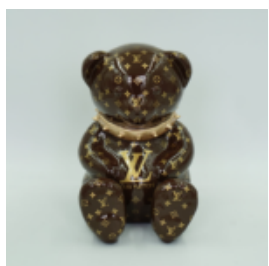

BEAR MONOGRAM H-31CM

Article number:
M2-3-6

Product description:
Bear - monogram

Material: Polyester resin -...