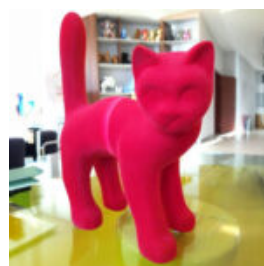

## HIPPOPOTAMUS LARGE FIBERGLASS OUTDOOR FIGURE

Article number:  
GC209

Description:  
Hippopotamus Large Fiberglass Figure -...