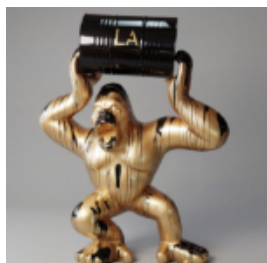

LARGE GORILLA FIGURE WITH A BARREL IN BLACK TRASH VERSION.

Item Number:

G1-5-2

Product Description:
Large golden black gorilla in black trash version...