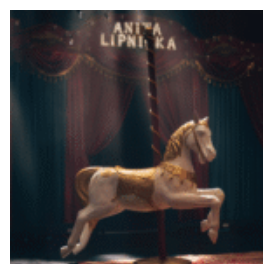

CAROUSEL HORSE

Product Description:
Carousel Horse

Material:
PWS glass laminate

Size:
H- 200 cm...