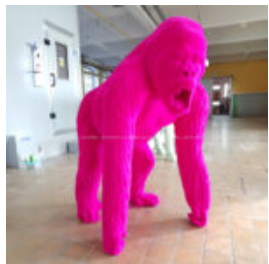

LARGE 3D FLOCKED FIBERGLASS GORILLA FIGURE

Article number:
Large 3d flocked fiberglass gorilla figure.

Description:
...