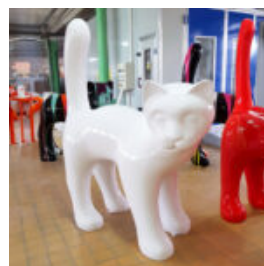

LARGE CAT FIBERGLASS DECORATION FIGURE - SINGLE COLOR EDITION

Notice:
Price does not include local taxes, delivery cost and retail packaging.
Minimum...