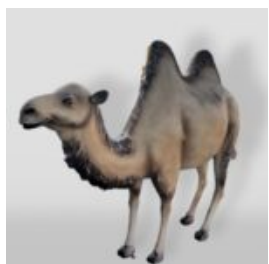

LIFE SIZE FIBERGLASS CAMEL FIGURE

Article number:
f053

Description:
Life size fiberglass camel figure.
...