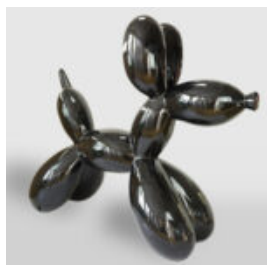

BALLOON DOG - LARGE DECORATIVE FIGURE - BLACK

Article Number:
B2-1-6
Product Description:
Balloon Dog - Large Black Decorative...