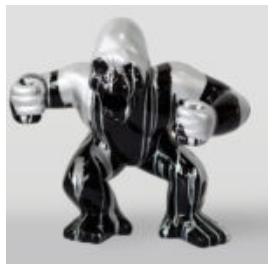

BLACK GORILLA L - SILVER TRASH

Article number:
G1-3-1

Product description:
Black gorilla L - silver trash

Material:
Polyester...