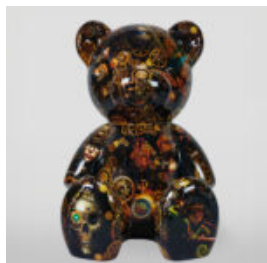

LARGE SITTING BEAR - INDUSTRIAL THEME

Article number:

M2-5-5

Product description:
Large sitting bear with an industrial theme,...