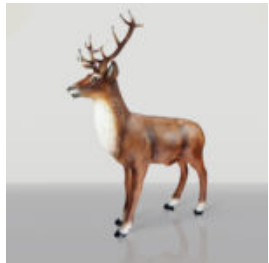

3D DECORATIVE FIGURE - LARGE DEER IN NATURAL COLORATION

Article Number:
F006
Product Description:
Life-size deer made in natural...