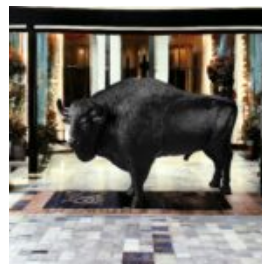

NATURAL SIZE BISON FIGURINE

Article number:
Bison/Buffalo with fur

Product description:
Life-sized figure of a black...