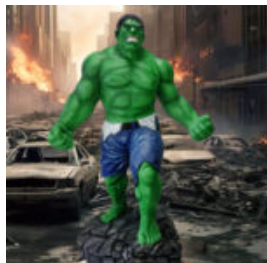

LARGE HULK FIGURE

Article Number:
Hulk
Product Description:
Large Hulk Figure on a base made of...