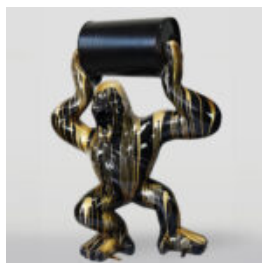

LARGE GORILLA FIGURE WITH GOLDEN TRASH BARREL

Article Number:

G1-5-3

Product Description:
Large black gorilla in golden trash version with...