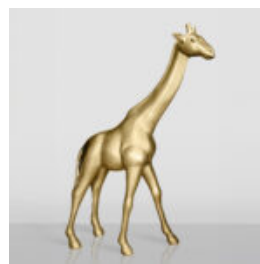

### LARGE STANDING LION FIGURE - GOLD

Article Number: S93-5  
Product Description: Standing Lion - Gold H- 125cm L -...