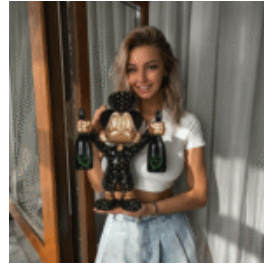

## DECORATIVE FIGURE – HANGING BUTTERFLY

## DECORATIVE FIGURE – MINI SCROOGE MCDUCK IN CHROME

Product description:  
Mini decorative figure of Scrooge McDuck in...