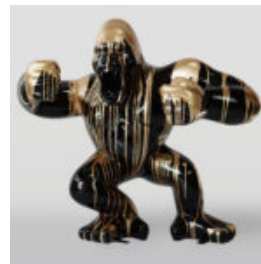

BLACK GORILLA XL - GOLDEN TRASH

Article number:
G1-2-1

Product description:
Black gorilla XL - golden...