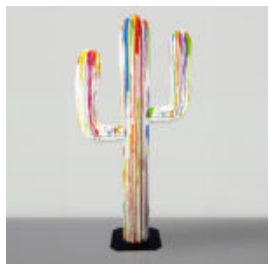

CACTUS 180 CM - WHITE TRASH

Article Number: K3-1-8
Product Description: Cactus 180 cm - white trash...