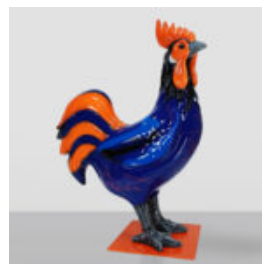

LARGE BLUE ROOSTER FIGURE

Article Number: Rooster - Blue Product Description: Large Rooster Figure in Blue Version - Matte...