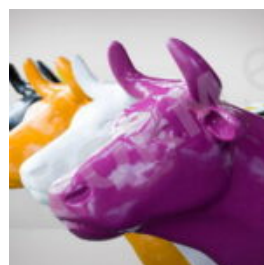

FIBERGLASS COW LIFE SIZE STATUE - SINGLE COLOR

article number ::
F105

Description:
Fiberglass Cow Life Size Statue - Single...