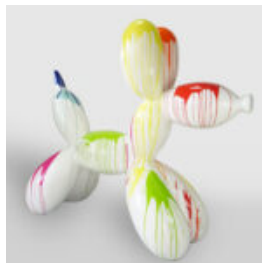

BALLOON DOG - LARGE DECORATIVE FIGURE - WHITE TRASH

Article Number:
B2-1-7
Product Description:
Balloon Dog - Large Black Decorative Figure in...