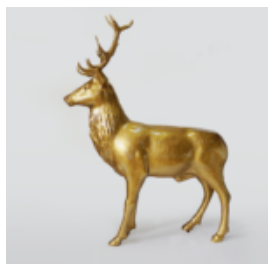

DECORATIVE 3D FIGURE - BIG RED DEER

Article Number:
F006 Red
Product Description:
Life-size Deer
Material:
Glass Laminate...