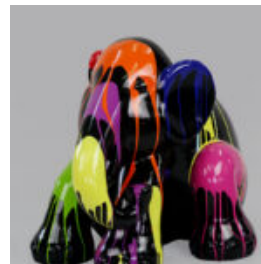

SITTING ELEPHANT L - BLACK TRASH

Article number:
S3-4-2

Product description:
Sitting elephant L - black...