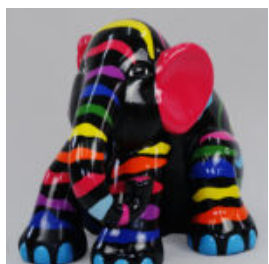

Material:
Polyester...

SITTING ELEPHANT L - WHITE TRASH

Article number:
S3-4-1

Product description:
Sitting Elephant L - White...

SITTING ELEPHANT L - BLACK TRASH

Article number:
S3-4-2

Product description:
Sitting elephant L - black...

SEATED ELEPHANT L BLACK - STRIPES

Article number:
S3-4-7

Product description:
Sitting elephant L - black...

FIBERGLASS BABY ELEPHANT FIGURE - NATURAL COLOR

Article number:
f080

Description:
Fiberglass Baby Elephant Figure - Natural...