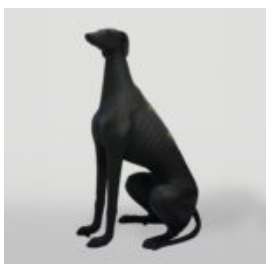

LARGE BLACK GREYHOUND DOG FIGURE RLX

Article Number:
Greyhound XL Rlx
Product Description:
Large black greyhound dog figure with...