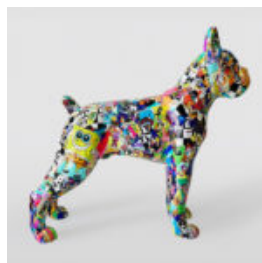

PIES DUŻA FIGURA BULLDOGA Z KRAWATEM W OKULARACH - W MARYNARCE

Numer artykułu:
B1-5-11

Opis produktu:
Duża figura bulldoga z krawatem w okularach,...

DOG LARGE BULLDOGA FIGURE WITH A TIE WITH GLASSES - NO.5 BLACK

article number:
B1-5-10

Product description:
Large Bulldoga figure with a tie with...

DOG BULLDOG WITH CAP - RED

Article number:
B1-1-2

Product description:
Bulldog with Cap - Red with black...

STANDING BOXER DOG L - CARTOON

Article Number:
B1-C198b
Product Description:
Standing Boxer L - decorated with cartoon...

BALLOON DOG - LARGE DECORATIVE FIGURE - BLUE

Article Number:
B2-1-2
Product Description:
Balloon Dog - Large Decorative...

PIES DUŻA FIGURA BULLDOG FRANCUSKI „JUKI”- MOTYW MORO

Numer artykułu:
B1-2-1

Opis produktu:
Duża figura bulldog francuski „Juki”- motyw...

PIES DUŻA FIGURA BULLDOG FRANCUSKI „JUKI”- BIAŁY TRASH

Numer artykułu:
B1-2-2