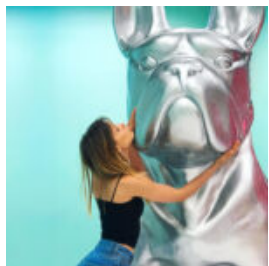

GIANT SITTING BULLDOG STATUE, SINGLE-COLORED.

Article number:
C200sxl
Product description:
Giant sitting bulldog,...