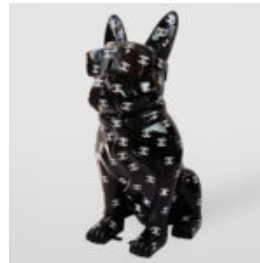

PIES DUŻA FIGURA BULLDOG FRANCUSKI „JUKI”- WERSJA CZARNY MAT

Numer artykułu:
B1-4-3

Opis produktu:
Duża figura bulldoga Francuskiego „Juki” w wersji...

LARGE BALLOON DOG - SILVER CHROME

article number:
B2-1-5

Product description:
Large balloon dog - silver chrome

...

DOG BULLDOG WITH CAP - MATTE WITH CHROME

Article number: B1-1-3
Product description: Bulldog with Cap - Matte, adorned with silver...

DOG BULLDOG WITH CAP - MATTE

Article number: B1-1-4
Product description: Bulldog with Cap - Matte, adorned
Material: Glass...

DOG LARGE FIGURE OF BULLDOG WITH A TIE WITH GLASSES - LOGO

article number:
B1-5-2

Product description:
Large Bulldog figure with a tie with...