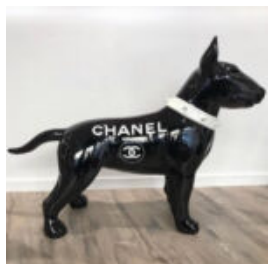

BULLTERRIER RESIN DECORATION FIGURE - SINGLE COLOR

Article number:
GC213

Description:
Bull terrier resin decorating figure -...