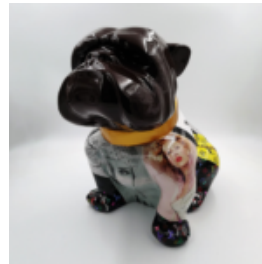

BULLDOG ANGELO 60CM DOG - L

article number:

B1-14-1

Product description:

Bulldog Angelo covered with pattern L

...