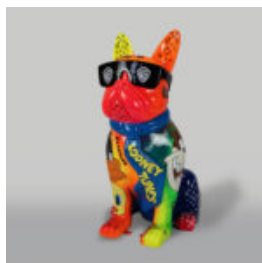

UNIQUE ORIGAMI FIGURE - LARGE BOXER DOG

Item Number:
BokserOrigami
Product Description:
Unique 3D Origami Geometric Boxer Dog Figure...

EXCLUSIVE BULLDOG AMG - AVELLA 22 FIGURINE

Article Number:
B1-13-23
Product Description:
Bulldog "Avella" adorned with Mercedes Benz...

DOG LARGE FIGURE ENGLISH BULLDOG

Article Number:
C197XL Red
Product Description:
Large Figure of Promotional Dog - English...

DOG BULLDOG AVELLA 55CM - INDUSTRIELL

Article Number:
B1-12-27
Product Description:
Bulldog "Avella" wrapped in industrial-themed...

BALLOON DOG SMALL DECORATIVE FIGURE - TURQUOISE

Article Number:
B2-2-2
Product Description:
Large Balloon Dog Figure
Material:
Glass...

BALLOON DOG MEDIUM DECORATIVE FIGURE - TURQUOISE

Article Number:
B2-3-1
Product Description:
Medium Balloon Dog Figure
Material:
Glass...

BALLOON DOG LARGE DECORATIVE FIGURE - TURQUOISE

Article Number:
B2-1-8
Product Description:
Large Dog Figure Made of...

MEDIUM BULLDOG FIGURE WITH TIE AND GLASSES - LOONEY TUNES

Article Number:
B1-28-5
Product Description:
Dog figure with tie and glasses. Hand-painted...