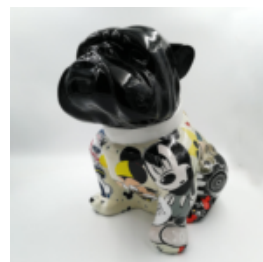

BULLDOG ANGELO 60CM DOG - MICKEY MOUSE

article number:
B1-14-47

Product description:
Bulldog Angelo wrapped in a Mickey Mouse...