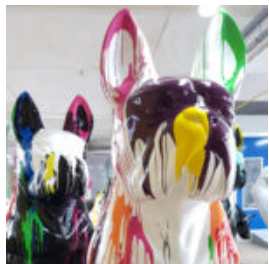

ENGLISH BULLDOG RESIN 3D FIGURE - GC197

Article number:
GC197

Description:
Middle size bulldog sculpture.

...

LARGE DOBERMAN FIBERMAN FIGURE - SINGLE COLOR EDITION

Notice:
Price does not include local taxes, delivery cost and retail packaging.
Minimum...