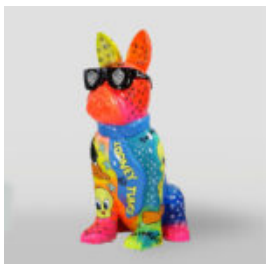

Article number: B1-1-4
Product description: Bulldog with Cap - Matte, adorned
Material: Glass...

DOG LARGE FIGURE OF BULLDOG WITH A TIE WITH GLASSES - LOGO

article number:
B1-5-2

Product description:
Large Bulldog figure with a tie with...

DOG LARGE FIGURE OF A BULLDOG WITH A TIE WITH GLASSES - NO.5

article number:
B1-5-3

Product description:
Large Bulldog figure with a tie with...

DOG LARGE FIGURE OF BULLDOG WITH A TIE WITH GLASSES - KINGA

article number:
B1-5-4

Product description:
Large Bulldog figure with a tie with...

PIES DUŻA FIGURA BULLDOGA Z KRAWATEM W OKULARACH – LOONEY TUNES

Numer artykułu:
B1-5-5

Opis produktu:
Duża figura bulldoga z krawatem w okularach,...