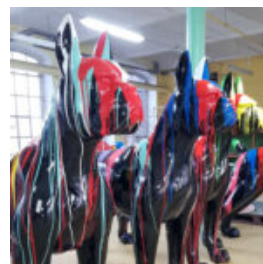

LARGE BOXER DOG FIBERGLASS FIGURE - COLORFUL EDITION

Article number:
C198xl.

Description:
Large Boxer Dog Fiberglass Figure - ...