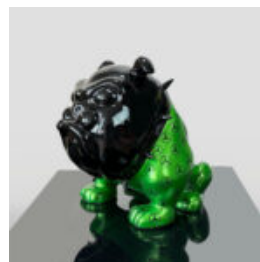

DECORATIVE FIGURINE FRENCH BULLDOG - H

Item Number:
C200s
Product Description:
Decorative French Bulldog Figurine - motif...

DECORATIVE FIGURINE FRENCH BULLDOG - CC

Article Number: C200s
Product Description: Decorative French Bulldog Figurine - motif...

DECORATIVE FIGURINE FRENCH BULLDOG - T

Article Number: C200s
Product Description: Decorative Figurine French Bulldog - motif...

EXCLUSIVE BULLDOG AVELLA - LAMBORGHINI FIGURE

Article Number:
B1-12-28
Product Description:
Bulldog Avella figure completely wrapped in...

UNIQUE ORIGAMI FIGURE - LARGE BOXER DOG

Item Number:
BokserOrigami
Product Description:
Unique 3D Origami Geometric Boxer Dog Figure...

EXCLUSIVE BULLDOG AMG - AVELLA 22 FIGURINE

Article Number:
B1-13-23
Product Description:
Bulldog "Avella" adorned with Mercedes Benz...