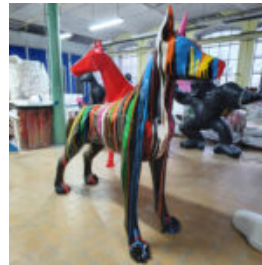

LARGE DOBERMAN COLORFUL FIBERGLASS STATUE

Notice:
Price does not include local taxes, delivery cost and retail packaging.
Minimum...