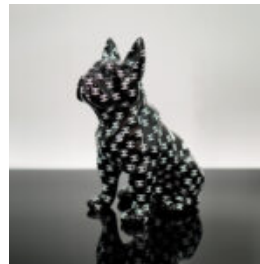

DECORATIVE FIGURINE FRENCH BULLDOG - CC

Article Number: C200s
Product Description: Decorative French Bulldog Figurine - motif...