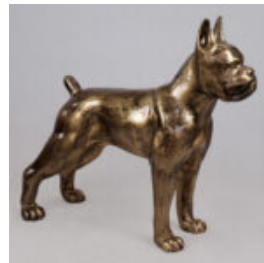

Material:...

DOG BULLDOG USA XL - WHITE TRASH

article number:
B1-7-1

Product description:
Bulldog USA XL - White Trash

Material:...

STANDING BOXER DOG L - GOLDEN PATINA

Article number:
B1-C198b
Product description:
Standing Boxer L - Golden...