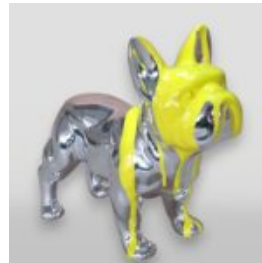

SMALL STANDING RESIN BULLDOG FIGURINE - CHROME AND PAINT EDITION

Notice:
Price does not include local taxes, delivery cost and retail packaging.
Minimum...