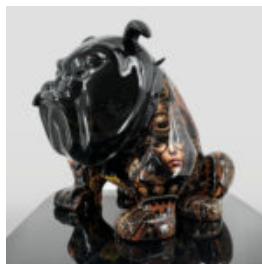

DECORATIVE FIGURINE FRENCH BULLDOG - T

Article Number: C200s
Product Description: Decorative Figurine French Bulldog - motif...

EXCLUSIVE BULLDOG AVELLA - LAMBORGHINI FIGURE

Article Number:
B1-12-28
Product Description:
Bulldog Avella figure completely wrapped in...

UNIQUE ORIGAMI FIGURE - LARGE BOXER DOG

Item Number:
BokserOrigami
Product Description:
Unique 3D Origami Geometric Boxer Dog Figure...

EXCLUSIVE BULLDOG AMG - AVELLA 22 FIGURINE

Article Number:
B1-13-23
Product Description:
Bulldog "Avella" adorned with Mercedes Benz...

DOG LARGE FIGURE ENGLISH BULLDOG

Article Number:
C197XL Red
Product Description:
Large Figure of Promotional Dog - English...

DOG BULLDOG AVELLA 55CM - INDUSTRIELL

Article Number:
B1-12-27
Product Description:
Bulldog "Avella" wrapped in industrial-themed...