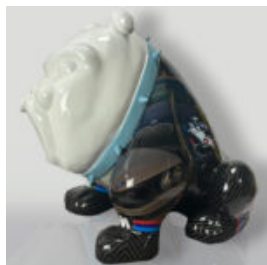

BULLDOG AVELLA DOG 55 CM - BMW

Article Number:
B1-12-24
Product Description:
Bulldog Avella dog completely wrapped in BMW...