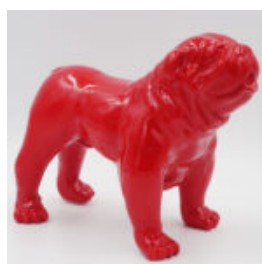

DOG BULLDOG USA XS - ONE COLOR

article number:
B1-8-1

Product description:
Bulldog USA XS - one color

Material:...