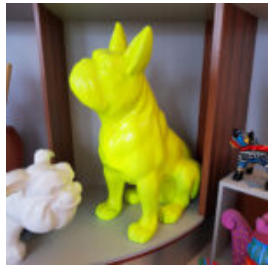

MIDDLE SIZE SEATED BULLDOG

Notice:
Price does not include local taxes, delivery cost and retail packaging.
Minimum...