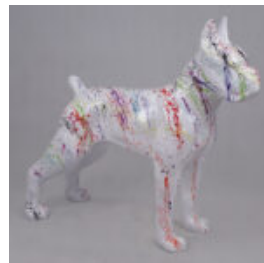

STANDING BOXER DOG L - SPLASH WHITE

Article Number:
B1-C198b
Product Description:
Standing Boxer L - Splash...