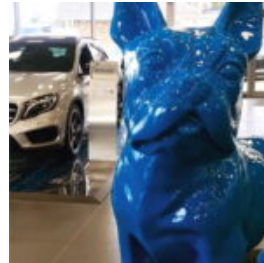

Notice:
Price does not include local taxes, delivery cost and retail packaging.
Minimum...

LARGE FRENCH BULLDOG FIBERGLASS STATUE - SINGLE COLOR

Article number:
f098

Description:
Large French Bulldog Fiberglass Statue -...