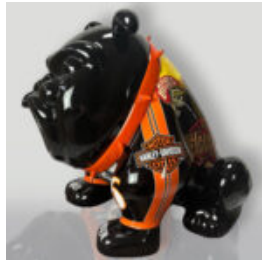

DOG LARGE FIGURE ENGLISH BULLDOG

Article Number:
C197XL Red
Product Description:
Large Figure of Promotional Dog - English...

DOG BULLDOG AVELLA 55CM - INDUSTRIELL

Article Number:
B1-12-27
Product Description:
Bulldog "Avella" wrapped in industrial-themed...

BALLOON DOG LARGE DECORATIVE FIGURE - TURQUOISE

Article Number:
B2-1-8
Product Description:
Large Dog Figure Made of...

MEDIUM BULLDOG FIGURE WITH TIE AND GLASSES - LOONEY TUNES

Article Number:
B1-28-5
Product Description:
Dog figure with tie and glasses. Hand-painted...

DOG BULLDOG AVELLA 55 CM - MERCEDES LOGO

Article Number:
B1-12-26
Product Description:
Bulldog Avella made using foil application...

DOG BULLDOG AVELLA 55 CM - HARLEY 2

Article number:
B1-12-25
Product description:
Bulldog Avella dog made using the foil wrapping...