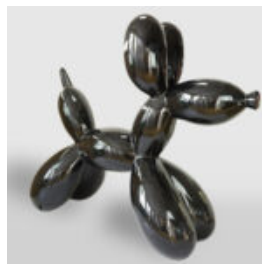

BULLDOG AVELLA DOG 55 CM - BMW

Article Number:
B1-12-24
Product Description:
Bulldog Avella dog completely wrapped in BMW...

BULLDOG AVELLA DOG 55CM - PETRONAS MOTIF

Article number:
B1-12-23
Product description:
Bulldog Avella figurine made using foil...

PIES FIGURA BULLDOGA Z KRAWATEM W OKULARACH - CH CZARNA

Numer artykułu:
B1-28-1
Opis produktu:
Duża figura bulldoga z krawatem w okularach,...

BULLDOG DOG WITH CAP - MATTE WITH GOLDEN LOGO

Article number:
B1-1-8
Product description:
Bulldog with Cap - Matte, adorned with golden...

BALLOON DOG - LARGE DECORATIVE FIGURE - WHITE TRASH

Article Number:
B2-1-7
Product Description:
Balloon Dog - Large Black Decorative Figure in...

BALLOON DOG - LARGE DECORATIVE FIGURE - BLACK

Article Number:
B2-1-6
Product Description:
Balloon Dog - Large Black Decorative...