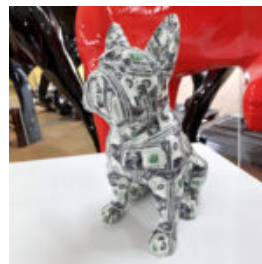

SMALL RESIN BULLDOG SCULPTURE / HAND MADE POP-ART FIGURINE

Notice:
Price does not include local taxes, delivery cost and retail packaging.
Minimum...