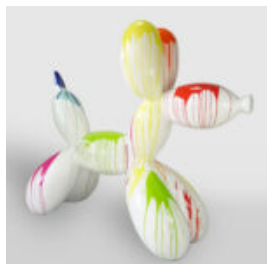

BALLOON DOG - LARGE DECORATIVE FIGURE - WHITE TRASH

Article Number:
B2-1-7
Product Description:
Balloon Dog - Large Black Decorative Figure in...