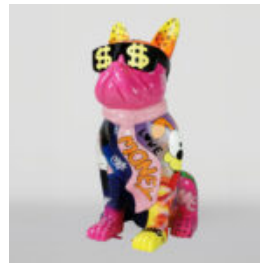

Article number: B1-1-4
Product description: Bulldog with Cap - Matte, adorned
Material: Glass...

DOG LARGE FIGURE OF BULLDOG WITH A TIE WITH GLASSES - LOGO

article number:
B1-5-2

Product description:
Large Bulldog figure with a tie with...

DOG LARGE FIGURE OF A BULLDOG WITH A TIE WITH GLASSES - NO.5

article number:
B1-5-3

Product description:
Large Bulldog figure with a tie with...

DOG LARGE FIGURE OF BULLDOG WITH A TIE WITH GLASSES - KINGA