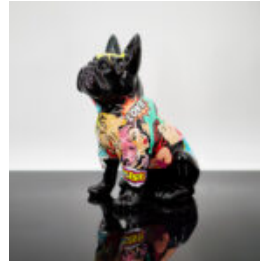

DECORATIVE FIGURINE FRENCH BULLDOG - COMICS

Article Number:
C200s
Product Description:
Decorative French Bulldog Figurine - Comics...