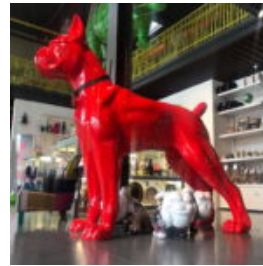

BIG FIBERGLASS BOXER DOG - SINGLE COLOR

Article number:
C198XL

Description:
Big Fiberglass Boxer Dog Figure - Single...