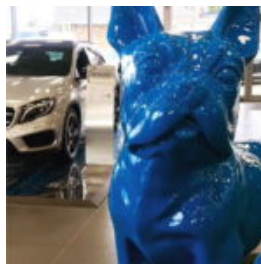

Notice:
Price does not include local taxes, delivery
cost and retail packaging.
Minimum...

LARGE FRENCH BULLDOG FIBERGLASS STATUE - SINGLE COLOR

Article number:
f098

Description:
Large French Bulldog Fiberglass Statue - ...