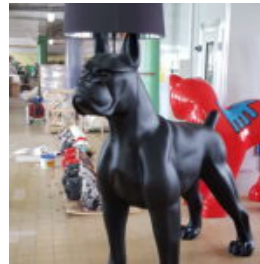

BOXER DOG FIBERGLASS INDOOR LAMPS - SINGLE COLOR

Article number:
C198XL-L

Description:
Boxer Dog Fiberglass Indoor Lamps -...