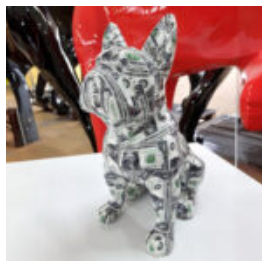

SMALL RESIN BULLDOG SCULPTURE / HAND MADE POP-ART FIGURINE

Notice:
Price does not include local taxes, delivery cost and retail packaging.
Minimum...