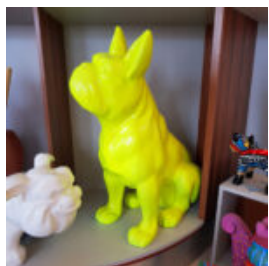

GEOMETRIC FIBERGLASS FRENCH BULLDOG SCULPTURE - SINGLE COLOR

Article number:
Bgmt130

Description:
Geometric Fiberglass French Bulldog...

BALLOON DOG BIG FIBERGLASS STATUE

Notice:
price Notes Local Taxes, Delivery Cost and Retail Packaging.
Minimum Order...