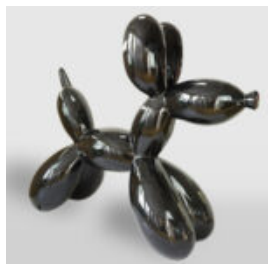

BALLOON DOG - LARGE DECORATIVE FIGURE - BLACK

Article Number:
B2-1-6
Product Description:
Balloon Dog - Large Black Decorative...