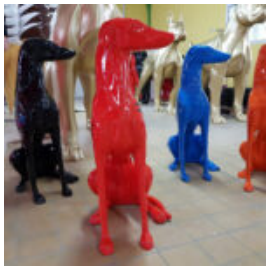

FIBERGLASS GREYHOUND SEATED HANDMADE FIGURE H-80CM

Article number:
Small Greyhound Seated Sculpture.

Description:
Fiberglass...