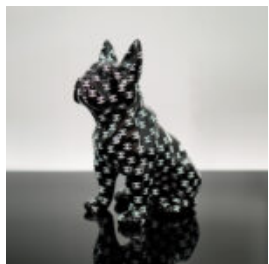

DECORATIVE FIGURINE FRENCH BULLDOG - CC

Article Number: C200s
Product Description: Decorative French Bulldog Figurine - motif...