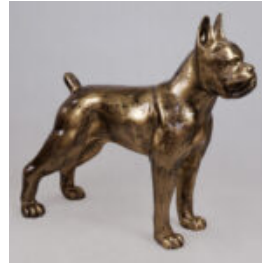

STANDING BOXER DOG L - GOLDEN PATINA

Article number:
B1-C198b
Product description:
Standing Boxer L - Golden...