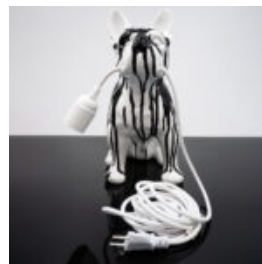

DECORATIVE FIGURE FRENCH BULLDOG LAMP - DESIGN II

Article Number: C200s LAMP
Product Description: White decorative figure with a black trash -...