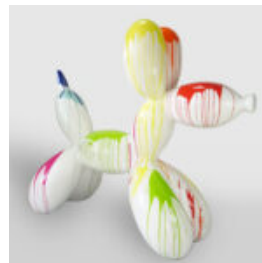

BALLOON DOG - LARGE DECORATIVE FIGURE - WHITE TRASH

Article Number:
B2-1-7
Product Description:
Balloon Dog - Large Black Decorative Figure
in...