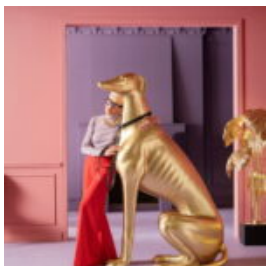

LARGE FIBERGLASS GREYHOUND FIGURE - GOLD

Article number:
Grayhound xl sculpture

Description:
Large Fiberglass...