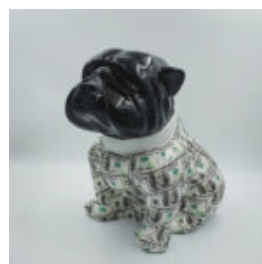

BULLDOG ANGELO 40CM DOG - DOLLARS

article number:
B1-15-37

Product description:
Bulldog Angelo covered with dollars...