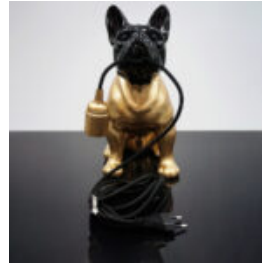

LARGE GEOMETRIC FIGURE - BOXER DOG

Article Number: BokserGeo Product Description:
Unique 3D Geometric Boxer Dog Figure - origami...

UNIQUE ORIGAMI FIGURE - LARGE BOXER DOG

Item Number:
BokserOrigami Product Description:
Unique 3D Origami Geometric Boxer Dog Figure...

LARGE FIGURE BOXER DOG - CAMOUFLAGE

Article Number: B1-C198xl-Moro
Product Description: Large figure of a boxer dog - camouflage...

DECORATIVE FIGURE FRENCH BULLDOG LAMP - DESIGN VIII

Article Number: C200s LAMP
Product Description: Golden decorative figure with a black head -...