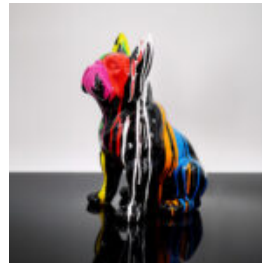

DECORATIVE FIGURINE FRENCH BULLDOG - TRASH

Article Number: C200s
Product Description: Decorative French Bulldog Figurine - motif...