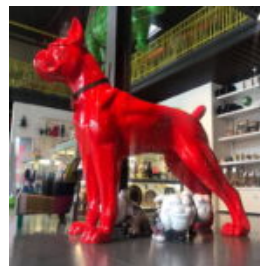

BIG FIBERGLASS BOXER DOG - SINGLE COLOR

Article number:
C198XL

Description:
Big Fiberglass Boxer Dog Figure - Single...