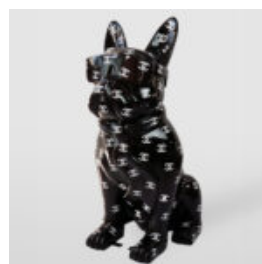

DOG LARGE FRENCH BULLDOG FIGURINE "JUKI" - GREEN

Article number:B1-2-6
Product description:Large French Bulldog Figurine "Juki" -...

DOG LARGE BULLDOG FIGURINE WITH TIE AND GLASSES - SMARTIE

Article Number:
B1-5-12
Product Description:
Large Bulldog Figurine with Tie and Glasses,...

SMALL BULLDOG WITH TIE AND GLASSES - GOLD

Numer artykułu:B1-6-4
Opis produktu:Small Bulldog with Tie and Glasses -...

MEDIUM BULLDOG FIGURE WITH TIE AND GLASSES - BLUE SKY

Article Number:
B1-28-6
Product Description:
Large bulldog figure with tie and glasses - blue...

MEDIUM BULLDOG FIGURE WITH TIE AND GLASSES - BLACK AND WHITE

Article Number:
B1-28-5
Product Description:
Large bulldog figure with tie and glasses -...

DOG MEDIUM FIGURE OF BULLDOG WITH TIE AND GLASSES - LOGO