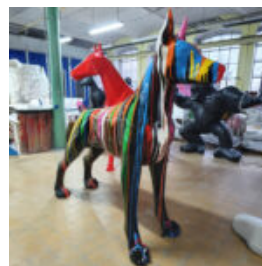

LARGE DOBERMAN COLORFUL FIBERGLASS STATUE

Notice:
Price does not include local taxes, delivery cost and retail packaging.
Minimum...