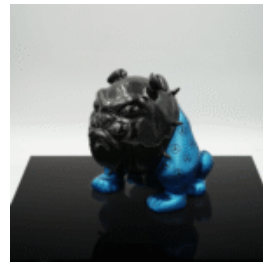

EXCLUSIVE BULLDOG AVELLA FIGURE – BLUE AMG

Article number:
Bulldog Dog "Avella" - Blue Mercedes Benz AMG

Product description: ...

GREEN GREAT DANE COVERED IN PAINT

Item number:
Green Great Dane - coated with paint

Product description:
Green Great Dane -...

EXCLUSIVE BLUE BULLDOG FIGURINE AMG – AVELLA 22

Item Number:
B1-13-24

Product Description:
Bulldog "Avella" wrapped in a Mercedes Benz...

BLUE GREAT DANE COVERED IN PAINT