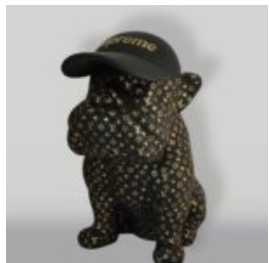

LARGE BALLOON DOG DECORATIVE FIGURE - PINK

Article Number:
B2-1-10
Product Description:
Large Balloon Dog Figure
Material:
PWS Glass...

MEDIUM BULLDOG FIGURE WITH TIE AND GLASSES - LOONEY TUNES

Article Number:
B1-28-5
Product Description:
Dog figure with tie and glasses. Hand-
painted...

DOG FIGURE BULLDOG WITH TIE AND GLASSES - CH BLACK

Article number:
B1-28-1
Product description:
Large figure of a bulldog with a tie and
glasses,...

BULLDOG DOG WITH CAP - MATTE WITH GOLDEN LOGO

Article number:
B1-1-8
Product description:
Bulldog with Cap - Matte, adorned with
golden...