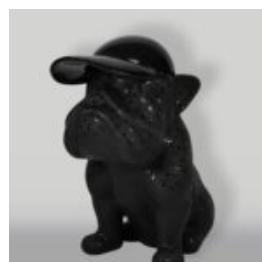

DOG BULLDOG WITH CAP - MATTE

Article number: B1-1-4
Product description: Bulldog with Cap - Matte, adorned
Material: Glass...