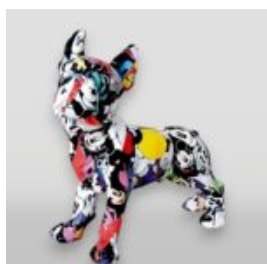

RESIN FIGURINE SMALL FRENCH BULLDOG - POP -ART EDITION

Notice:
Price does not include local taxes, delivery cost and retail packaging.
Minimum...