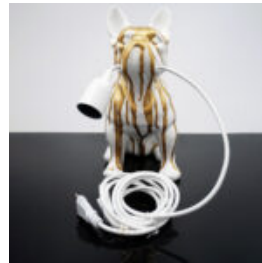

DECORATIVE FIGURE FRENCH BULLDOG LAMP - DESIGN IV

Article Number: C200s LAMP
Product Description: White decorative figure with a golden trash -...