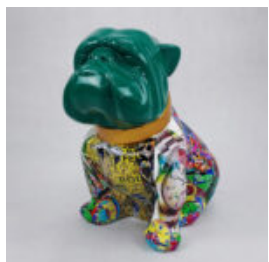

BULLDOG ANGELO 60CM DOG - POP ART

article number:
B1-14-6

Product description:
Bulldog Angelo covered with POP ART...

BULLDOG ANGELO 40CM DOG - ROLEX

article number:
B1-15-10

Product description:
Bulldog Angelo covered with a role...