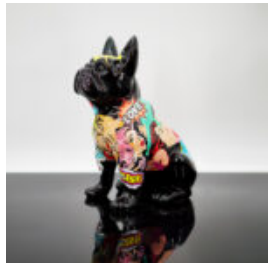

DECORATIVE FIGURINE FRENCH BULLDOG - COMICS

Article Number: C200s
Product Description: Decorative French Bulldog Figurine - Comics...