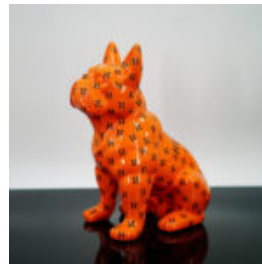

DECORATIVE FIGURINE FRENCH BULLDOG - H

Item Number: C200s
Product Description: Decorative French Bulldog Figurine - motif...