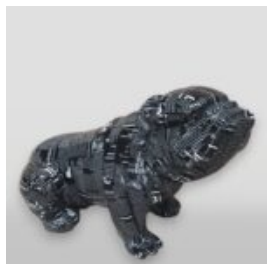

RESIN HANDMADE FIGURINE SEATED ENGLISH BULLDOG - POP -ART

Notice:
Price does not include local taxes, delivery cost and retail packaging.
Minimum...