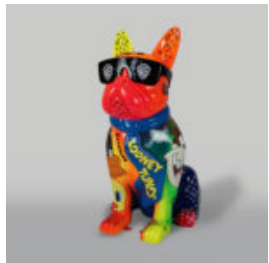

BALLOON DOG SMALL DECORATIVE FIGURE - TURQUOISE

Article Number: B2-2-2
Product Description: Large Balloon Dog Figure
Material: Glass...

BALLOON DOG MEDIUM DECORATIVE FIGURE - TURQUOISE

Article Number:
B2-3-1
Product Description:
Medium Balloon Dog Figure
Material:
Glass...

LARGE DECORATIVE FIGURE BALLOON DOG - METALLIC PURPLE

Article number:B2-1-9
Product description:Balloon dog large
decorative figure in metallic...

BALLOON DOG LARGE DECORATIVE FIGURE - TURQUOISE

Article Number:
B2-1-8
Product Description:
Large Dog Figure Made of...

LARGE BALLOON DOG DECORATIVE FIGURE - PINK

Article Number:
B2-1-10
Product Description:
Large Balloon Dog Figure
Material:
PWS Glass...

MEDIUM BULLDOG FIGURE WITH TIE AND GLASSES - LOONEY TUNES

Article Number:
B1-28-5
Product Description:
Dog figure with tie and glasses. Hand-
painted...