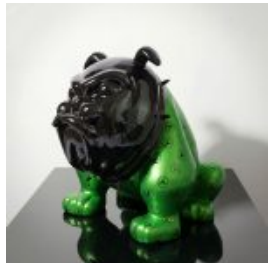

EXCLUSIVE BULLDOG FIGURE AVELLA - AMG

Article Number:B1-12-29
Product Description:Bulldog "Avella" covered with Mercedes Benz AMG...