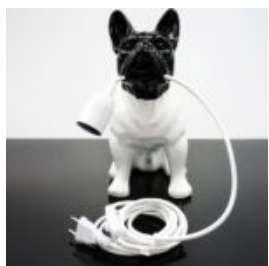

DECORATIVE FIGURE FRENCH BULLDOG LAMP - DESIGN I

Article Number: C200s LAMP
Product Description: White decorative figure with a black head -...