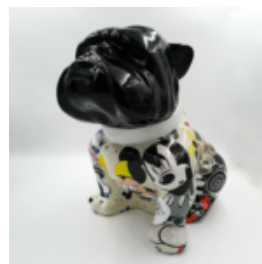

BULLDOG ANGELO 60CM DOG - HARLEY DAVIDSON

article number:
B1-14-12

Product description:
Bulldog Angelo wrapped in the pattern of...

BULLDOG ANGELO 40CM DOG - MICKEY MOUSE

article number:
B1-15-47

Product description:
Bulldog Angelo wrapped in a Mickey Mouse...