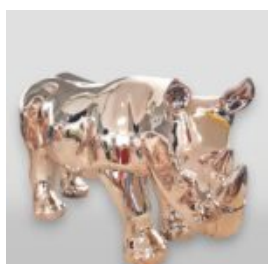

LITTLE RHINOCEROS HANDMADE RESIN FIGURE - CHROME EDITION

Notice:
Price does not include local taxes, delivery cost and retail packaging.
Minimum...