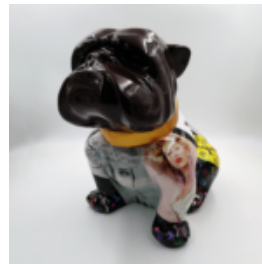

BULLDOG ANGELO 60CM DOG - L

article number:
B1-14-1

Product description:
Bulldog Angelo covered with pattern L

...