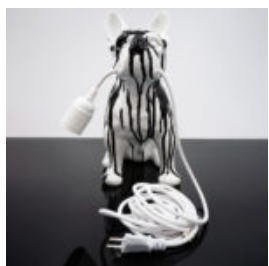

DECORATIVE FIGURE FRENCH BULLDOG LAMP - DESIGN II

Article Number: C200s LAMP
Product Description: White decorative figure with a
black trash -...