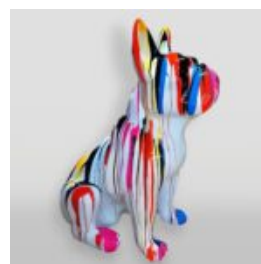

MIDDLE SIZE SITTING FIBERGLASS BULLDOG FIGURE

Article number:
C200sbp
Product description:
Medium-sized sitting bulldog in pop-art...

DOG SITTING BULLDOG SL, SINGLE-COLORED.

Article number:
C200SL
Product description:
Single-colored sitting...

LARGE FRENCH BULLDOG - ONE COLOR

Notice:
Price does not include local taxes, delivery cost and retail packaging.
Minimum...

SMALL RESIN BULLDOG SCULPTURE / HAND MADE FIGURINE

Article number:
C200S
Description:
Small Resin Bulldog Sculpture / Figurine -...

BOXER DOG FIGURE STANDING - SINGLE COLOR

Article number:
C198B
Description:
Boxer Dog Figure Standing - Single...

FIBERGLASS GREYHOUND SEATED HANDMADE FIGURE H-80CM

Article number:
Small Greyhound Seated Sculpture.
Description:
Fiberglass...