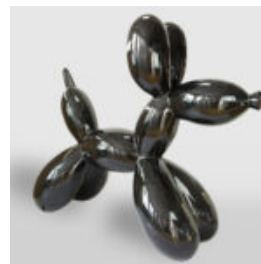

BALLOON DOG - LARGE DECORATIVE FIGURE - BLACK

Article Number:
B2-1-6
Product Description:
Balloon Dog - Large Black Decorative...