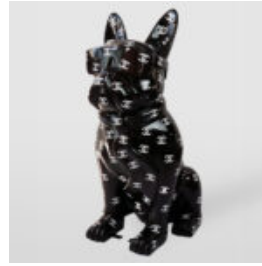

LARGE BALLOON DOG - SILVER CHROME

article number:
B2-1-5
Product description:
Large balloon dog - silver chrome

DOG BULLDOG WITH CAP - MATTE WITH CHROME

Article number: B1-1-3
Product description: Bulldog with Cap - Matte, adorned with silver...

DOG BULLDOG WITH CAP - MATTE

Article number: B1-1-4
Product description: Bulldog with Cap - Matte, adorned
Material: Glass...

LARGE FIGURE OF A BULLDOG WITH A TIE AND GLASSES - LOGO

Article number: B1-5-2