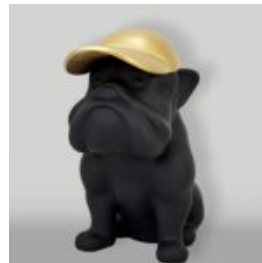

Article number:
B1-2-4

Product description:
Large French Bulldog figure "Juki" - single color...

DOG BULLDOG WITH CAP - GOLDEN PATINA

Article number:
B1-1-5

Product description:
Bulldog with Hat - Gold...