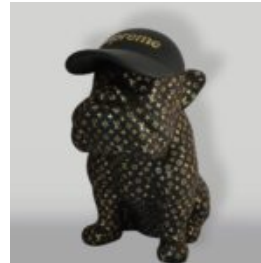

LARGE DECORATIVE FIGURE BALLOON DOG - METALLIC PURPLE

Article number: B2-1-9
Product description: Balloon dog large
decorative figure in metallic...

BALLOON DOG LARGE DECORATIVE FIGURE - TURQUOISE

Article Number:
B2-1-8
Product Description:
Large Dog Figure Made of...

LARGE BALLOON DOG DECORATIVE FIGURE - PINK

Article Number:
B2-1-10
Product Description:
Large Balloon Dog Figure
Material:
PWS Glass...

MEDIUM BULLDOG FIGURE WITH TIE AND GLASSES - LOONEY TUNES

Article Number:
B1-28-5
Product Description:
Dog figure with tie and glasses. Hand-
painted...

DOG FIGURE BULLDOG WITH TIE AND GLASSES - CH BLACK

Article number:
B1-28-1
Product description:
Large figure of a bulldog with a tie and
glasses,...

BULLDOG DOG WITH CAP - MATTE WITH GOLDEN LOGO

Article number:
B1-1-8
Product description:
Bulldog with Cap - Matte, adorned with
golden...