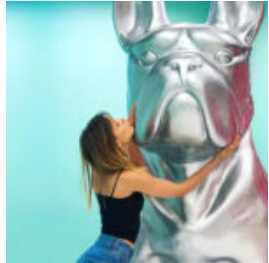

GIANT SITTING BULLDOG STATUE, SINGLE-COLORED.

Article number:
C200sxl
Product description:
Giant sitting bulldog,...