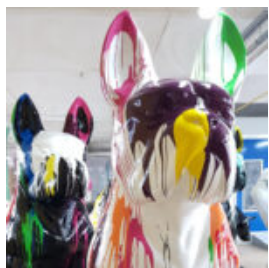

LARGE FRENCH BULLDOG FIBERGLASS FIGURE - COLORFUL EDITION.

Notice:
Price does not include local taxes, delivery cost and retail packaging.
Minimum...