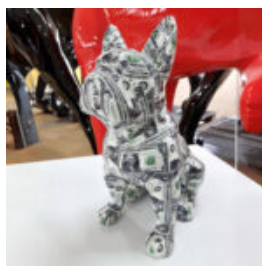

SMALL RESIN BULLDOG SCULPTURE / HAND MADE POP-ART FIGURINE

Notice:
Price does not include local taxes, delivery cost and retail packaging.
Minimum...