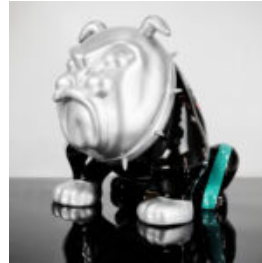

BULLDOG AVELLA DOG 55CM - PETRONAS MOTIF

Article number:
B1-12-23
Product description:
Bulldog Avella figurine made using foil...