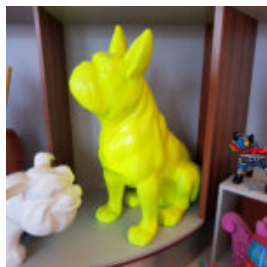

MIDDLE SIZE SEATED BULLDOG

Notice:
Price does not include local taxes, delivery cost and retail packaging.
Minimum...