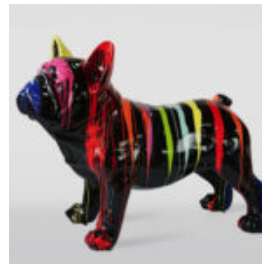

LARGE FRENCH BULLDOG FIGURE "JUKI" - BLACK TRASH VERSION

Article number:
B1-4-1
Product description:
Large French Bulldog figure "Juki" in black trash...