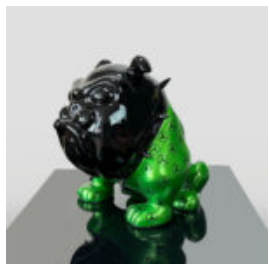

DECORATIVE FIGURE FRENCH BULLDOG LAMP - DESIGN II

Article Number: C200s LAMP
Product Description: White decorative figure with a
black trash -...

DECORATIVE FIGURE FRENCH BULLDOG LAMP - DESIGN I

Article Number: C200s LAMP
Product Description: White decorative figure with a
black head -...

BULLDOG AVELLA DOG 55 CM - BMW

Article Number:
B1-12-24
Product Description:
Bulldog Avella dog completely wrapped in BMW...

BULLDOG AVELLA DOG 55CM - PETRONAS MOTIF

Article number:
B1-12-23
Product description:
Bulldog Avella figurine made using foil...

DOG BULLDOG AVELLA 55CM - INDUSTRIELL

Article Number:
B1-12-27
Product Description:
Bulldog "Avella" wrapped in industrial-themed...

EXCLUSIVE BULLDOG FIGURE AVELLA - AMG

Article Number:B1-12-29
Product Description:Bulldog "Avella" covered with Mercedes Benz AMG...