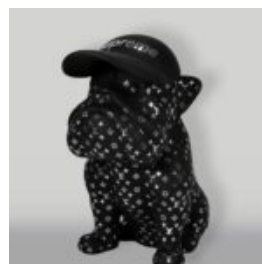

DOG BULLDOG WITH CAP - MATTE WITH CHROME

Article number: B1-1-3
Product description: Bulldog with Cap - Matte, adorned with silver...