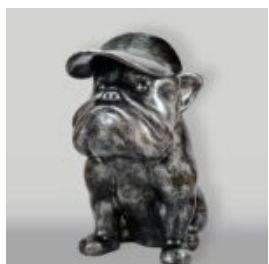

BULLDOG WITH CAP - SILVER PATINA

Product Number:
B1-1-6
Product Description:
Bulldog with Cap - Silver...