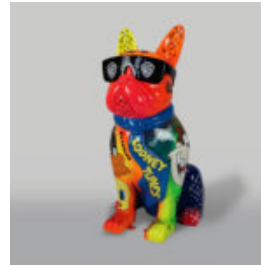

MEDIUM BULLDOG FIGURE WITH TIE AND GLASSES - LOONEY TUNES

Article Number:
B1-28-5
Product Description:
Dog figure with tie and glasses. Hand-
painted...