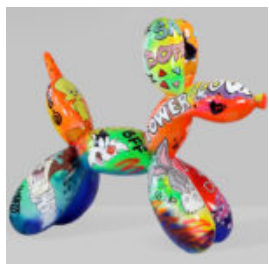

LARGE BALLOON DOG - LOONEY TUNES

article number:
B2-1-1

Product description:
Large balloon dog - Looney Tunes