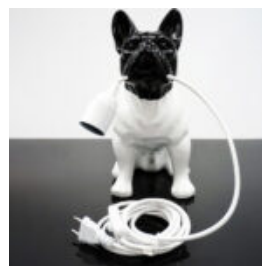

DECORATIVE FIGURE FRENCH BULLDOG LAMP - DESIGN I

Article Number: C200s LAMP
Product Description: White decorative figure with a
black head -...