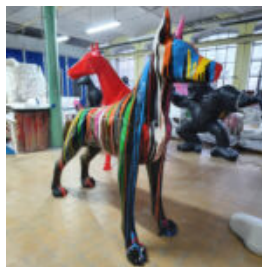

LARGE DOBERMAN COLORFUL FIBERPHGLASS STATUE

Notice:
Price does not include local taxes, delivery cost and retail packaging.
Minimum...