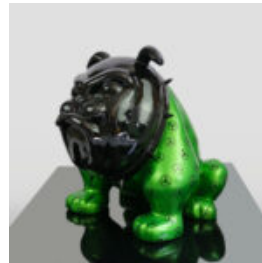

BULLDOG AVELLA DOG 55 CM - BMW

Article Number:
B1-12-24
Product Description:
Bulldog Avella dog completely wrapped in BMW...

BULLDOG AVELLA DOG 55CM - PETRONAS MOTIF

Article number:
B1-12-23
Product description:
Bulldog Avella figurine made using foil...

DOG BULLDOG AVELLA 55CM - INDUSTRIELL

Article Number:
B1-12-27
Product Description:
Bulldog "Avella" wrapped in industrial-themed...

EXCLUSIVE BULLDOG FIGURE AVELLA - AMG

Article Number:B1-12-29
Product Description:Bulldog "Avella" covered with Mercedes Benz AMG...