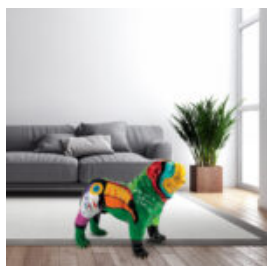

ENGLISH BULLDOG RESIN FIGURE - POP -ART EDITION

Notice:
Price does not include local taxes, delivery cost and retail packaging.
Minimum...