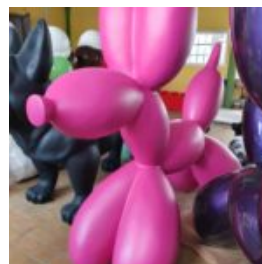

BULLDOG ANGELO 60CM DOG - COCO

article number:
B1-14-2

Product description:
Bulldog Angelo covered with the Coco...

GEOMETRIC FIBERGLASS FRENCH BULLDOG SCULPTURE - SINGLE COLOR

Article number:
Bgmt130

Description:
Geometric Fiberglass French Bulldog...