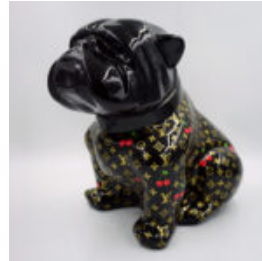

LARGE FIGURE OF A FRENCH BULLDOG - YELLOW

Article number:
B1-17-1 YellowF098
Product description:
Large figure of a French...

LARGE FIGURE OF A FRENCH BULLDOG

Article number:
B1-17-2F098
Product description:
Large figure of a French...

BALLOON DOG - LARGE DECORATIVE FIGURE - YELLOW

Article Number:
B2-1-3
Product Description:
Balloon Dog - Large Decorative...

BULLDOG AVELLA DOG 22CM - WRAPPED MOTIF F

article number:
B1-13-16

Product description:
Bulldog Avella 22cm - wrapped motif...