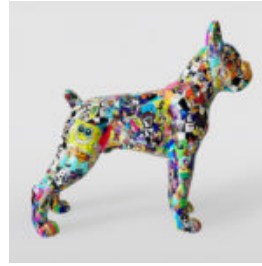

STANDING BOXER DOG L - CARTOON

Article Number:
B1-C198b
Product Description:
Standing Boxer L - decorated with cartoon...