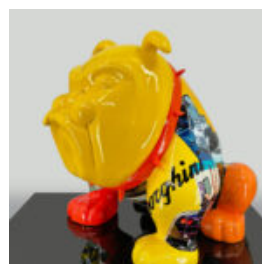

EXCLUSIVE BULLDOG AVELLA - LAMBORGHINI FIGURE

Article Number:
B1-12-28
Product Description:
Bulldog Avella figure completely wrapped
in...