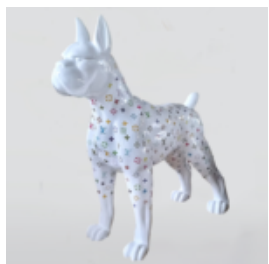

LARGE BOXER DOG FIGURINE - MONOGRAM

Item Number: B1-C198xl
Product Description: Large Boxer dog figurine - monogram
Material:...