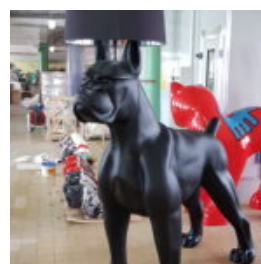

BOXER DOG FIBERGLASS INDOOR LAMPS - SINGLE COLOR

Article number:
C198XL-L
Description:
Boxer Dog Fiberglass Indoor Lamps -...