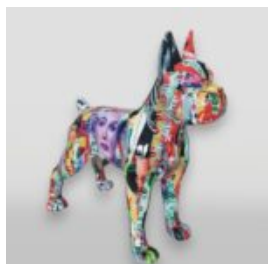

BOXER DOG RESIN DECORATIVE FIGURE - POP ART EDITION.

Article number:
C198

Description:
Boxer Dog Resin Decorative Figure - Pop Art...