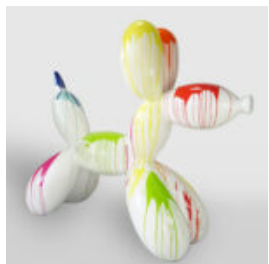

BALLOON DOG - LARGE DECORATIVE FIGURE - WHITE TRASH

Article Number:
B2-1-7
Product Description:
Balloon Dog - Large Black Decorative Figure
in...