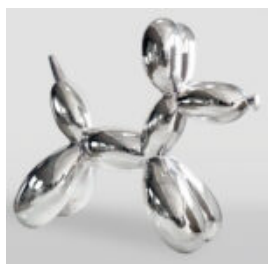

LARGE BALLOON DOG - SILVER CHROME

article number:
B2-1-5
Product description:
Large balloon dog - silver chrome