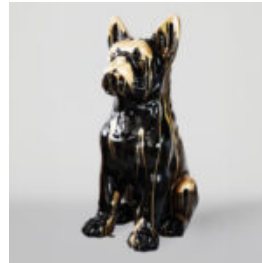

LARGE FRENCH BULLDOG FIGURE "JUKI" - BLACK/GOLD TRASH

Article number:
B1-2-3
Product description:
Large French bulldog figure "Juki" - black/gold...