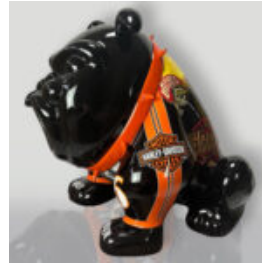

BULLDOG WITH HEADPHONES - RED

Article Number:
B1-16-2
Product Description:
Bulldog with headphones in red...

EXCLUSIVE BULLDOG AVELLA - LAMBORGHINI FIGURE

Article Number:
B1-12-28
Product Description:
Bulldog Avella figure completely wrapped
in...

DOG BULLDOG AVELLA 55 CM - MERCEDES LOGO

Article Number:
B1-12-26
Product Description:
Bulldog Avella made using foil application...

DOG BULLDOG AVELLA 55 CM - HARLEY 2

Article number:
B1-12-25
Product description:
Bulldog Avella dog made using the foil wrapping...