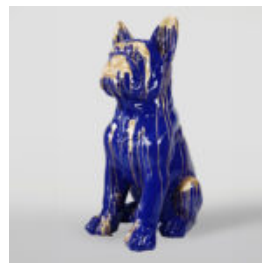

LARGE FRENCH BULLDOG FIGURE "JUKI" - BLUE / GOLD TRASH

Article number: B1-2-5

Product description: Large French Bulldog figure "Juki" - blue/gold...