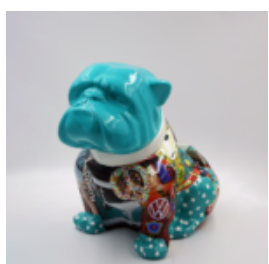

BULLDOG ANGELO 40CM DOG - VOLKSWAGEN

article number:
B1-15-14

Product description:
Bulldog Angelo wrapped in a Volkswagen...