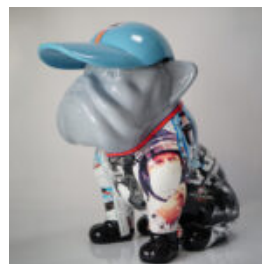

BULLDOG WITH CAP - MATTE PAINTED

Article Number:
B1-1-1
Product Description:
Bulldog with Cap - Painted
Material:
Glass...

LARGE BALLOON DOG - LOONEY TUNES

article number:
B2-1-1

Product description:
Large balloon dog - Looney Tunes