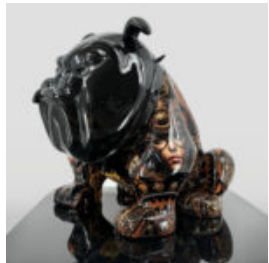

DOG BULLDOG AVELLA 55CM - INDUSTRIELL

Article Number:
B1-12-27
Product Description:
Bulldog "Avella" wrapped in industrial-themed...