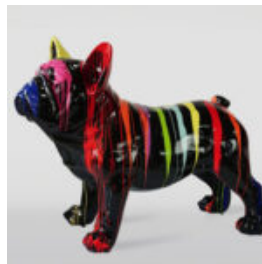

## LARGE BULLDOG FIGURE WITH A TIE AND GLASSES - PATCHY

Article number:  
B1-5-1

Product description:  
Large bulldog figure with a tie and glasses - ...