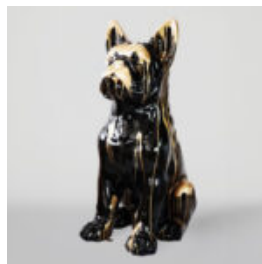

LARGE FRENCH BULLDOG FIGURE "JUKI" - BLACK/GOLD TRASH

Article number:
B1-2-3

Product description:
Large French bulldog figure "Juki" - black/gold...