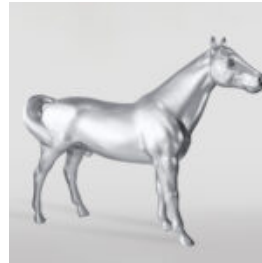

LIFE-SIZE HORSE - SILVER

Article number:
F039

Product description:
Life-size horse - silver

Material:
Glass laminate...