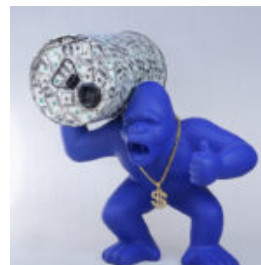

## BULLDOG AVELLA 55CM DOG - POP ART

Article number:  
B1-12-6

Product description:  
Bulldog Avella covered with Pop art...