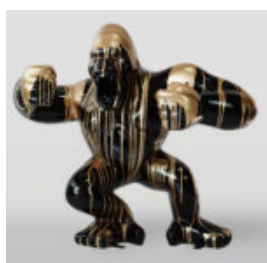

BLACK GORILLA XL - GOLDEN TRASH

Article number:
G1-2-1

Product description:
Black gorilla XL - golden...