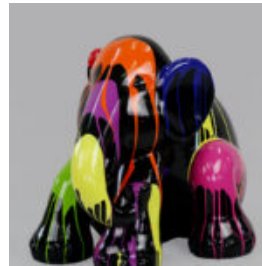

SITTING ELEPHANT L - BLACK TRASH

Article number:
S3-4-2

Product description:
Sitting elephant L - black...