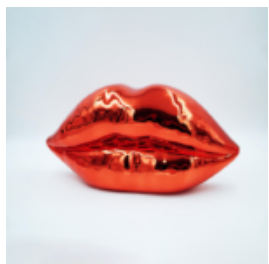

RED CHROME LIPS

Article number:

U1-1-1

Product description:
Red chrome lips

Material:

Polyester resin -...