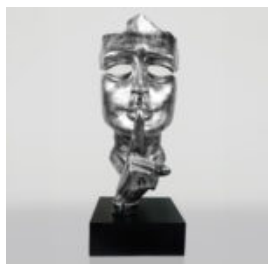

## LARGE MASK ON STAND - SILVER PATINA

Article number:  
M3-1-2

Product description:  
Large mask on base - silver patina

Material:  
Glass...