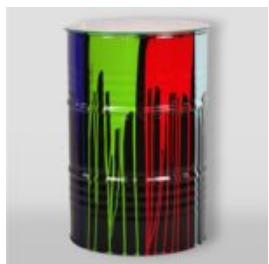

BARREL - BLACK TRASH

Article number:
B3-1-2

Product description:
Barrel - black...