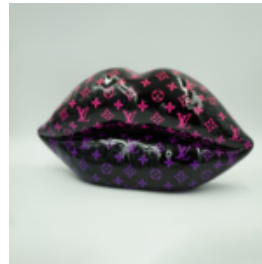

BLACK LIPS WITH MONOGRAM - PINK GRADIENT.

Article number:
U1-1-8

Product description:
Black lips with pink gradient...