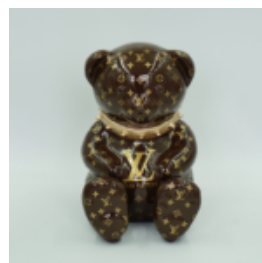

BEAR MONOGRAM H-31CM

Article number:
M2-3-6

Product description:
Bear - monogram

Material: Polyester resin -...