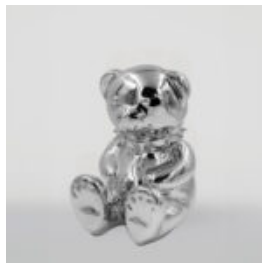

BEAR H-31 CM WITH SPIKED COLLAR SILVER VERSION

Article number:
M2-3-16
Product description:
31cm teddy bear with a silver-colored chrome...