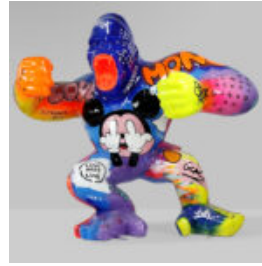

## LARGE FRENCH BULLDOG FIGURE "JUKI" - SOLID BLACK

Article number:  
B1-2-4

Product description:  
Large French Bulldog figure "Juki" - single color...

## BIG GORILLA WITH A BARREL - LOONEY TUNES

Article number:

G1-5-4

Product description:

Large gorilla with a barrel - Looney...