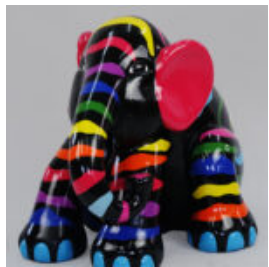

SEATED ELEPHANT L BLACK - STRIPES

Article number:
S3-4-7

Product description:
Sitting elephant L - black...