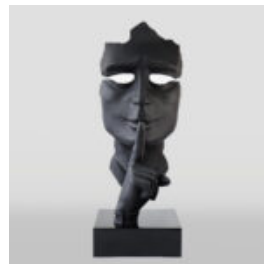

LARGE MASK ON STAND

Article number:
M3-1-6

Product description:
Large mask on a stand

Material:
Glass laminate...