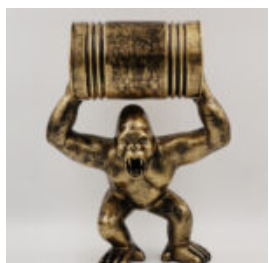

GORILLA TONO XS - PATINA

Article number:
G1-7-1

Product description:
Gorilla Tono XS - Patina

Material:
Polyester resin...