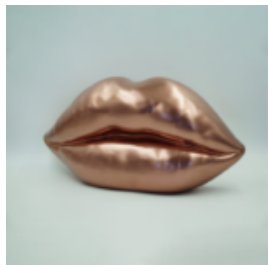

LIPS IN THE COLOR OF ROSE GOLD.

Article number:
U1-1-9

Product description:
Lips in rose gold color

Material:
Polyester resin...