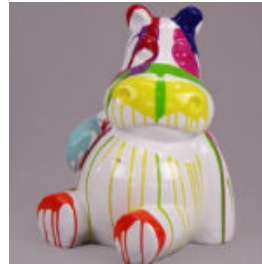

HIPPO 40CM - WHITE TRASH

Article number:
S50

Product description:
Hippo 40cm - white trash

Material:
Polyester resin -...