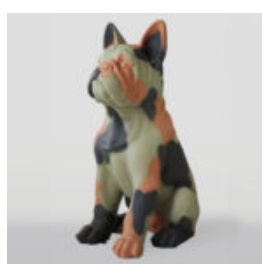

## LARGE FRENCH BULLDOG FIGURE "JUKI" - CAMO MOTIF

Article number:  
B1-2-1

Product description:  
Large French bulldog figure "Juki" - camouflage...