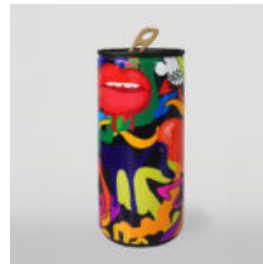

## GRAFFITI-THEMED SPRAY

Article number:  
S3-1-2

Product description:  
Large spray painted with a graffiti motif...

## LOONEY TUNES-THEMED SPRAY

Article number:  
S3-1-1

Product description:  
Large spray painted artwork in Looney Tunes motif...