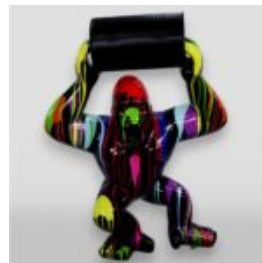

GORILLA TONO XL - BLACK TRASH

Article number:
G1-6-1

Product description:
Gorilla Tono XL - Black Trash

Material:
Glass...