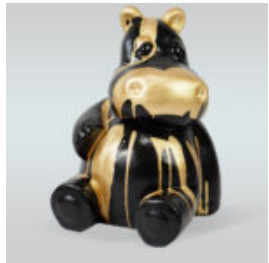

BLACK HIPPO 40CM - GOLDEN TRASH

Article number:
S87

Product description:
Hippo 40cm - black gold trash

Material:
Polyester...