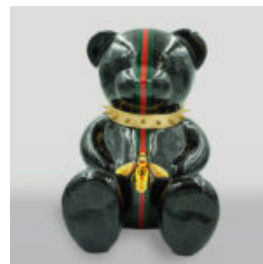

BLACK G BEAR H-45CM

Article number:
M2-4-2

Product description:
Teddy bear G black

Material: Polyester resin -...