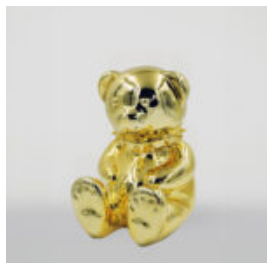

BEAR H-31 CM WITH SPIKED COLLAR IN GOLD VERSION

Article number:
M2-3-15
Product description:
31cm teddy bear with a gold-colored chrome spike...