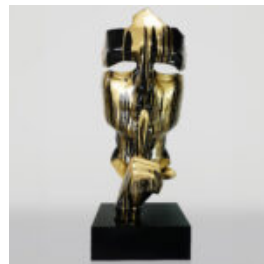

LARGE MASK ON STAND - BLACK - GOLD TRASH

Article number:
M3-1-3

Product description:
Large mask on base - trash gold

Material:
Glass...