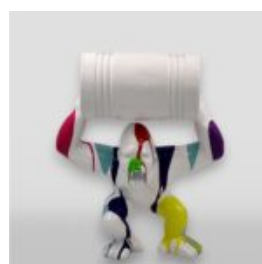

GORILLA TONO XS - WHITE TRASH

Article number:
G1-7-3

Product description:
Gorilla Tono XS - White Trash

Material:
Polyester...