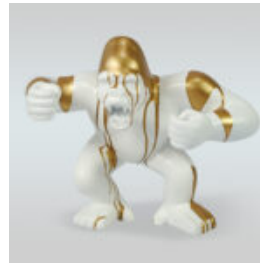

WHITE GORILLA XS - GOLDEN TRASH

Article number:
G1-4-1

Product description:
Gorilla XS - white gold trash

Material:
Polyester...