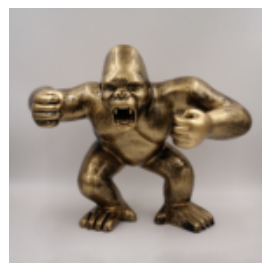

## GORILLA TONO XS - PATINA

Article number:  
G1-7-1

Product description:  
Gorilla Tono XS - Patina

Material:  
Polyester resin...