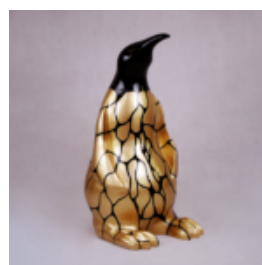

## HIPPO 40CM - ONE COLOR

Article number:  
S52

Product description:  
Hippo 40cm - One color

Material:  
Polyester resin -...