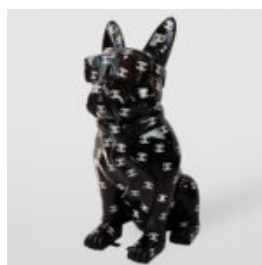

LARGE FIGURE OF A BULLDOG WITH A TIE AND GLASSES - LOGO

Article number:
B1-5-2

Product description:
Large figure of a bulldog with a tie and glasses,...