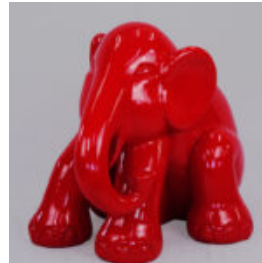

SITTING ELEPHANT L - PAINTED

Article number:
S3-4-3

Product description:
Sitting elephant L - painted

Material:
Polyester...