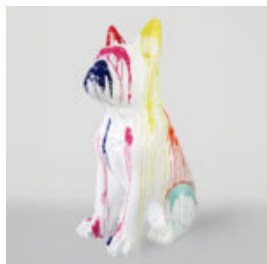

LARGE FRENCH BULLDOG FIGURE "JUKI" - WHITE TRASH

Article number:
B1-2-2

Product description:
Large French bulldog figure "Juki" - white...