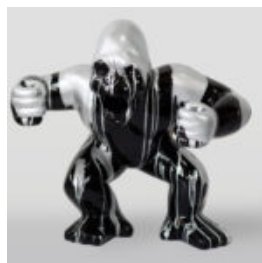

BLACK GORILLA L - SILVER TRASH

Article number:
G1-3-1

Product description:
Black gorilla L - silver trash

Material:
Polyester...