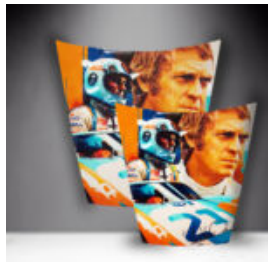

## CAR MASK 911 - THEME 30

Article number:  
Car Mask 911 - Theme 30

Product description:  
Car Mask 911 - for hanging on the...