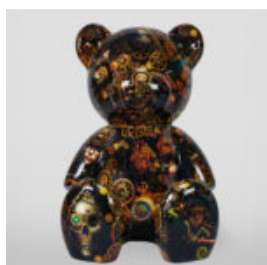

LARGE SITTING BEAR - INDUSTRIAL THEME

Article number:
M2-5-5

Product description:
Large sitting bear with an industrial theme,...