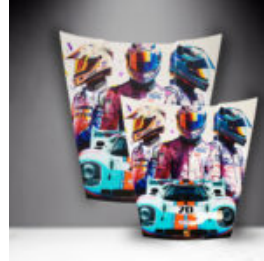

CAR MASK 911 - THEME 19

Article number:
Car Mask 911 - Theme 19

Product description:
Car Mask 911 - for hanging on the...