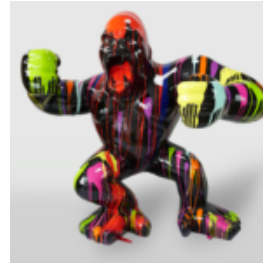

## DOG FIGURE BULLDOG WITH TIE AND GLASSES - CH BLACK

Article number:  
B1-28-1

Product description:  
Large figure of a bulldog with a tie and glasses,...