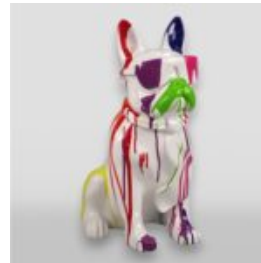

## SMALL BULLDOG TIE WITH GLASSES - ONE COLOR

Article number:  
B1-6-2

Product description:  
Medium bulldog wearing glasses - one...