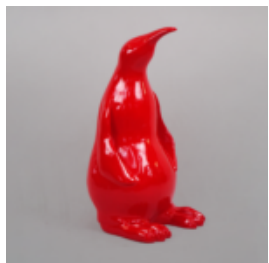

PENGUIN 100 CM - ONE COLOR

Article number:
P3-1-1

Product description:
Penguin 100 cm - one color

Material:
Glass...