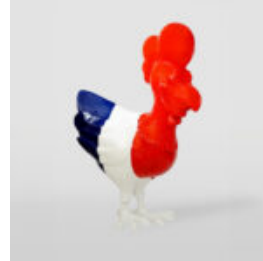

LARGE DECORATIVE ROOSTER FIGURE IN THREE COLORS H-190CM

Article number:

Product description:
Large decorative figure of a rooster in blue, red, and...