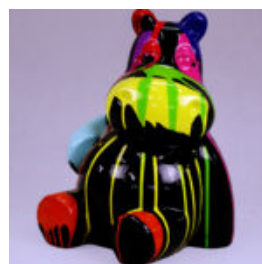

HIPPO 40CM - BLACK TRASH

Article number:
S51

Product description:
Hippo 40cm - black trash

Material:
Polyester resin -...