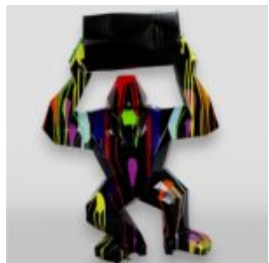

GORILLA TONO SQUARE XL - BLACK TRASH

Article number:
G1-11-4

Product description:
Gorilla Tono square XL - Black...