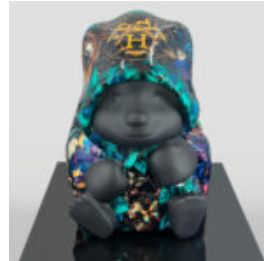

INDIAN-THEMED PANDA

Article number:
Panda Indie

Product description:
Panda made using the technique of wrapping...