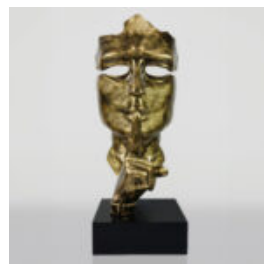

## LARGE MASK ON STAND - SILVER PATINA

Article number:  
M3-1-2

Product description:  
Large mask on base - silver patina

Material:  
Glass...