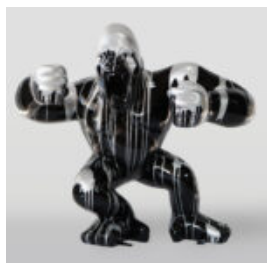

## BEAR H-31 CM WITH A TIGER-THEMED SPIKED COLLAR

Article number:  
M2-3-18

Product description:  
31cm teddy bear with a silver spiked collar and...