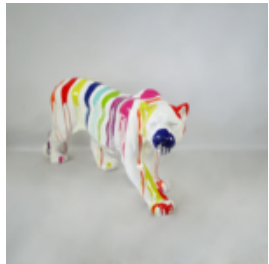

## STANDING LIFE-SIZE PANTHER - MATTE PAINTING

Article number:  
P2-1-10

Product description:  
Life-size standing panther - matte...