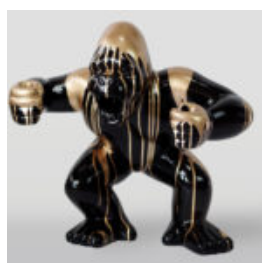

BLACK GORILLA L - GOLDEN TRASH

Article number:
G1-3-2

Product description:
Black gorilla L - golden trash

Material:
Polyester...