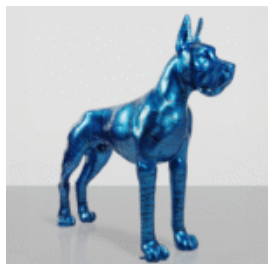

EXCLUSIVE BLUE BULLDOG FIGURINE AMG – AVELLA 22

Item Number:
B1-13-24

Product Description:
Bulldog "Avella" wrapped in a Mercedes Benz...

BALLOON DOG LARGE DECORATIVE FIGURE – SILVER

Item number:
B2-1-12

Product description:
A large decorative figure of a balloon dog made...

BALLOON DOG LARGE DECORATIVE FIGURE – BLUE COLOR

Article number:
B2-1-11

Product description:
Large decorative figure of a balloon dog...

BLUE GREAT DANE COVERED IN PAINT

Item number:
Blue Great Dane - painted finish