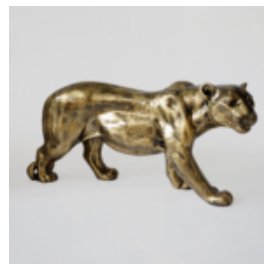

NATURAL PATINA PANTHER FIGURINE

Article number:
P2-1-4

Product description:
Life-sized standing panther - patina

Material...