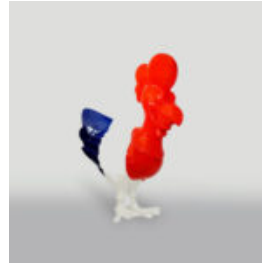

LARGE DECORATIVE ROOSTER FIGURE IN THREE COLORS H - 140CM

Article number:

Product description:
Large decorative figure of a rooster in blue, red, and...