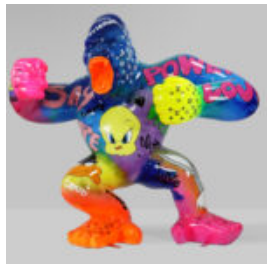

BIG GORILLA - LOONEY TUNES

Article number:

G1-1-2

Product description:
Large gorilla - Looney Tunes

Material:

Glass...