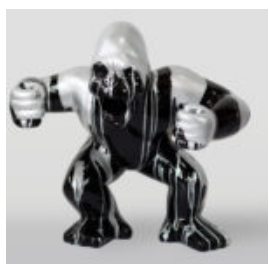

BLACK GORILLA L - SILVER TRASH

Article number:
G1-3-1

Product description:
Black gorilla L - silver trash

Material:
Polyester...