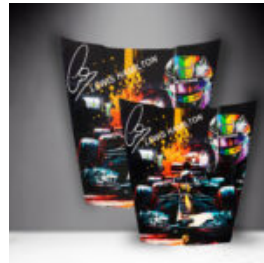

CAR MASK 911 - THEME 24

Article number:
Car Mask 911 - Theme 24

Product description:
Car Mask 911 - for wall...

CAR MASK 911 - THEME 22

Article number:
Car Mask 911 - Theme 22

Product description:
Car Mask 911 - for hanging on the...