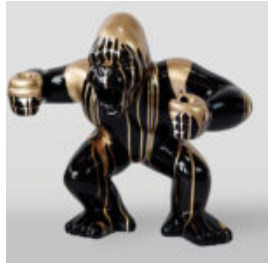

BLACK GORILLA L - GOLDEN TRASH

Article number:
G1-3-2

Product description:
Black gorilla L - golden trash

Material:
Polyester...