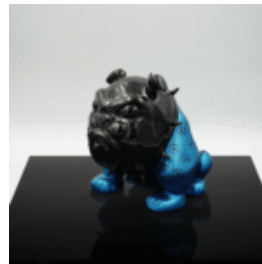

LARGE MASK ON STAND – BLUE PATINA

Item number:
Large mask on a base - blue patina

Product description:
Large mask on a base...

LARGE SQUARE BEAR FIGURE – RUST EFFECT

Article number:
M1-2-4

Product description:
A standing bear figure made with a rust...

EXCLUSIVE BLUE BULLDOG FIGURINE AMG – AVELLA 22

Item Number:
B1-13-24

Product Description:
Bulldog "Avella" wrapped in a Mercedes Benz...

BALLOON DOG LARGE DECORATIVE FIGURE – SILVER

Item number:
B2-1-12

Product description:
A large decorative figure of a balloon dog made...