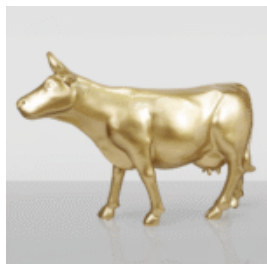

DO T

DECORATIVE FIGURE – BAD BOY MOUSE

Article number:
Bad Boy Mouse

Product description:
Decorative Figure Bad Boy...

DECORATIVE FIGURE – MINI SCROOGE MCDUCK WITH MONEY BAGS

Product Description:
Mini decorative figure of Donald Duck.

Item number:
Cow Pablo Picasso

Product description:
Smooth cow of natural size,...

DECORATIVE FIGURE – SMALL SCROOGE MCDUCK WITH MONEY BAGS

Product Description:
A small decorative figure of Scrooge McDuck holding bags of money. ...

LARGE FIGURE – HAND-PAINTED COW WITH MONDRIAN MOTIF

Item number:
Mondrian Cow

Product description:
Smooth cow of natural size, hand-painted. ...

LARGE FIGURE – GOLDEN COW

Article number:
F105 - color gold

Product description:
Smooth cow in natural size. ...

DECORATIVE BALLOON HEART FIGURE H-55

Item number:
Balloon heart H-55 cm

Product description:
Balloon figure in the shape of a...

EXCLUSIVE SILVER BULLDOG BENTLEY FIGURE – AVELLA 22