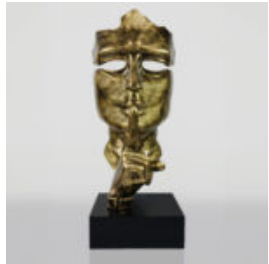

Material:
Glass...

LARGE MASK ON STAND - SILVER PATINA

Article number:
M3-1-2

Product description:
Large mask on base - silver patina

Material:
Glass...

LARGE MASK ON STAND - GOLD PATINA

Article number:
M3-1-1