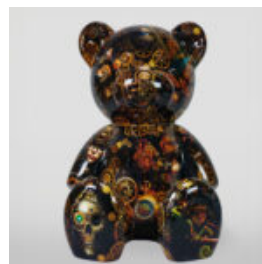

LARGE SITTING BEAR - INDUSTRIAL THEME

Article number:
M2-5-5

Product description:
Large sitting bear with an industrial theme,...