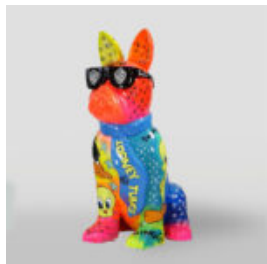

LARGE FIGURE OF A BULLDOG WITH A TIE AND GLASSES - LOGO

Article number:
B1-5-2

Product description:
Large figure of a bulldog with a tie and glasses,...

LARGE FIGURE OF A BULLDOG WITH A TIE AND GLASSES - NO.5

Article number:
B1-5-3

Product description:
Large figure of a bulldog with a tie and glasses,...

DONKEY KONG - RED SAILOR

Article number:
G1-14-1

Product description:
Donkey Kong - sailor in red version

Material:...

PIES DUŻA FIGURA BULLDOGA Z KRAWATEM W OKULARACH - KINGA

Numer artykułu:
B1-5-4

Opis produktu:
Duża figura bulldoga z krawatem w okularach,...

PIES DUŻA FIGURA BULLDOGA Z KRAWATEM W OKULARACH - LOONEY TUNES