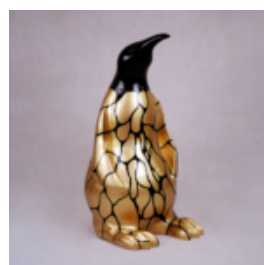

PENGUIN 100 CM - GOLDEN PATCHES

Article number:
P3-1-5

Product description:
Penguin 100 cm - golden patches

Material:
Glass...