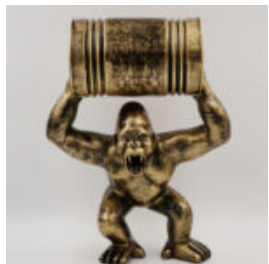

GORILLA TONO XS - PATINA

Article number:
G1-7-1

Product description:
Gorilla Tono XS - Patina

Material:
Polyester resin...