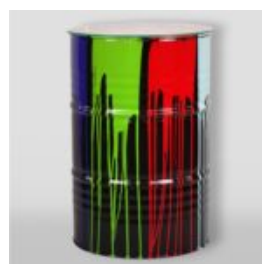

BARREL - BLACK TRASH

Article number:
B3-1-2

Product description:
Barrel - black...