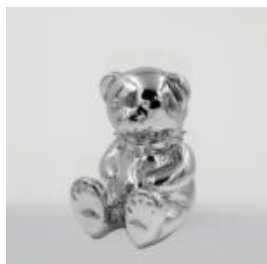

Article number:
M2-5-6

Product description:
Large sitting bear with an India theme, made using...

LARGE FIGURE OF A BULLDOG WITH A TIE AND GLASSES - SMARTIE VERSION

Article number:
B1-5-6

Product description:
Large figure of a bulldog with a tie and glasses,...