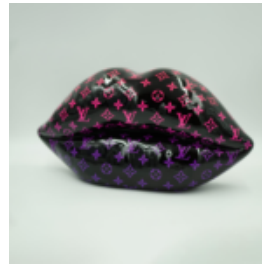

Polyester resin -...

GOLDEN CHROME LIPS

Article number:
U1-1-5

Product description:
Golden chrome lips

Material:
Polyester resin -...

WHITE LIPS WITH MONOGRAM - PINK GRADIENT.

Article number:
U1-1-6

Product description:
White lips with pink gradient...

BROWN LIPS WITH A GOLDEN MONOGRAM

Article number:
U1-1-7

Product description:
Brown lips with a gold monogram...

BLACK LIPS WITH MONOGRAM - PINK GRADIENT.

Article number:
U1-1-8

Product description:
Black lips with pink gradient...