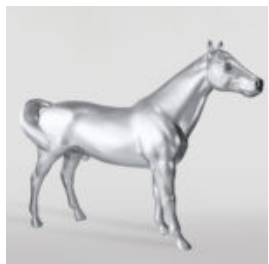

LIFE-SIZE HORSE - SILVER

Article number:
F039

Product description:
Life-size horse - silver

Material:
Glass laminate...