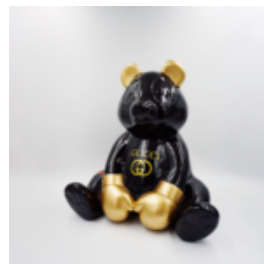

PANDA G

Article number:
Panda G

Product description:
Panda G

Material:
Polyester resin -...