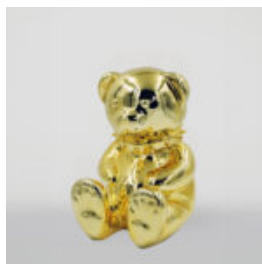

BEAR H-31 CM WITH SPIKED COLLAR IN GOLD VERSION

Article number:
M2-3-15

Product description:
31cm teddy bear with a gold-colored chrome spike...