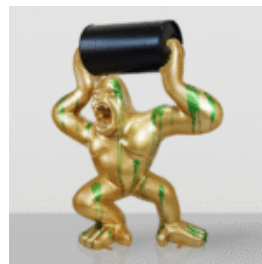

LARGE GOLDEN GORILLA WITH BARREL – GREEN TRASH

Article number:

G1-5-8

Product description:

Large golden gorilla with a barrel - Green...