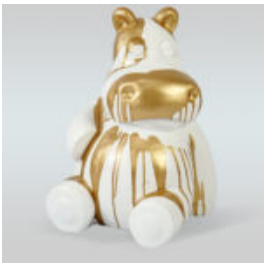

WHITE HIPPO 40CM - GOLDEN TRASH

Article number:
S86

Product description:
Hippo 40cm - white gold trash

Material:
Polyester...