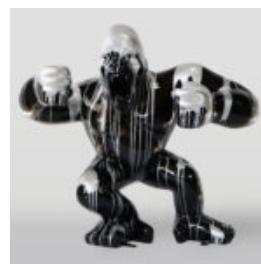

CAR MASK 911 - THEME 3

Article number:
Car Mask 911 - Theme 3

Product description:
Car Mask 911 - for hanging on the...

BEAR H-31 CM WITH A TIGER-THEMED SPIKED COLLAR

Article number:
M2-3-18

Product description:
31cm teddy bear with a silver spiked collar and...