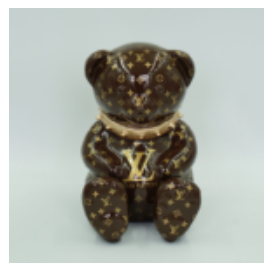

Product description:
Teddy bear G black

Material: Polyester resin -...

BEAR D H-31CM

Article number:
M2-3-4

Product description:
Teddy bear D

Material: Polyester resin -...

BEAR MONOGRAM H-31CM

Article number:
M2-3-6