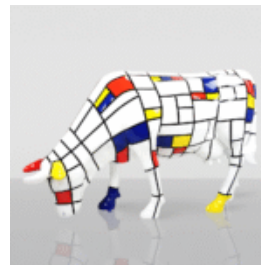

LARGE FIGURE – HAND-PAINTED COW WITH MONDRIAN MOTIF

Item number:
Mondrian Cow

Product description:
Smooth cow of natural size, hand-painted. ...