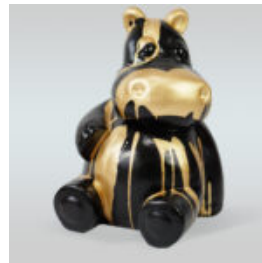

BLACK HIPPO 40CM - GOLDEN TRASH

Article number:
S87

Product description:
Hippo 40cm - black gold trash

Material:
Polyester...