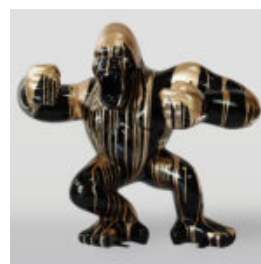

BLACK GORILLA XL - GOLDEN TRASH

Article number:
G1-2-1

Product description:
Black gorilla XL - golden...