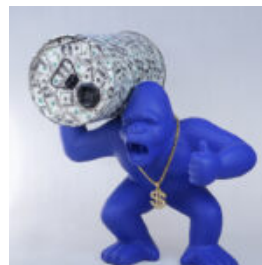

GERMAN STANDING DOG - WHITE TRASH

Article number:
B1-18-1

Product description:
German Shepherd standing - white...

BULLDOG AVELLA 55CM DOG - POP ART

Article number:
B1-12-6

Product description:
Bulldog Avella covered with Pop art...