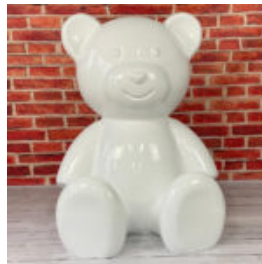

LARGE SITTING BEAR - WHITE COLOR

Article number:

M2-5-2

Product description:
Large sitting teddy bear - color...