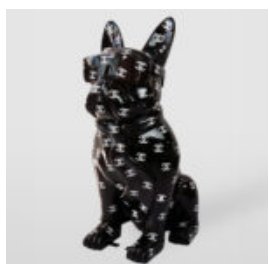

Article number:
B1-4-3

Product description:
Large French Bulldog figure "Juki" in black matte...

LARGE SITTING BEAR - INDUSTRIAL THEME

Article number:
M2-5-5

Product description:
Large sitting bear with an industrial theme,...

LARGE FIGURE OF A BULLDOG WITH A TIE AND GLASSES - LOGO

Article number:
B1-5-2

Product description:
Large figure of a bulldog with a tie and glasses,...

LARGE FIGURE OF A BULLDOG WITH A TIE AND GLASSES - NO.5