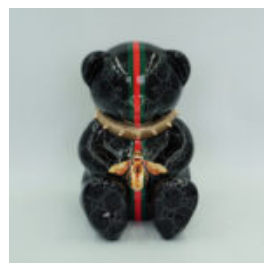

Product description:
Bent can - monogram

Material:
Polyester resin -...

BEAR G H-31CM

Article number:
M2-3-3

Product description:
Teddy bear G

Material: Polyester resin -...

BLACK BEAR H-31CM

Article number:
M2-3-2