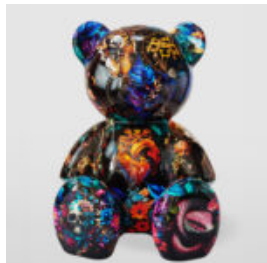

LARGE SITTING BEAR - INDIAN THEME

Article number:
M2-5-6

Product description:
Large sitting bear with an India theme, made using...