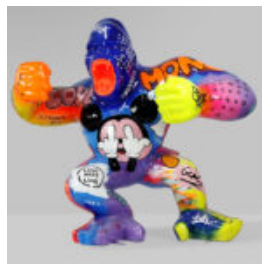

Material:...

BIG GORILLA WITH A BARREL - LOONEY TUNES

Article number:

G1-5-4

Product description:

Large gorilla with a barrel - Looney...

LARGE GORILLA - POP ART

Article number: