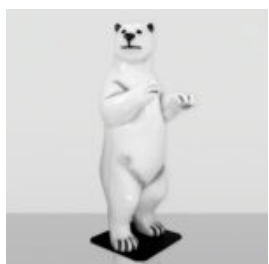

Material:
Glass...

PENGUIN 100 CM - STRIPES

Article number:
P3-1-2

Product description:
Penguin 100 cm - stripes

Material:
Glass laminate...

STANDING BEAR 180 CM - ONE COLOR

Article number:
M1-1-1

Product description:
Standing bear 180 cm - one color