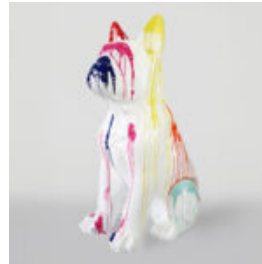

LARGE FRENCH BULLDOG FIGURE "JUKI" - WHITE TRASH

Article number:
B1-2-2

Product description:
Large French bulldog figure "Juki" - white...