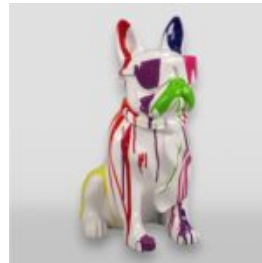

MEDIUM BULLDOG WEARING GLASSES TIE - WHITE TRASH

Article number:
B1-6-1

Product description:
Medium bulldog with glasses tie - white...