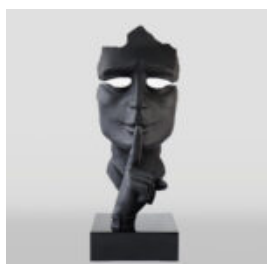

LARGE MASK ON STAND

Article number:
M3-1-6

Product description:
Large mask on a stand

Material:
Glass laminate...