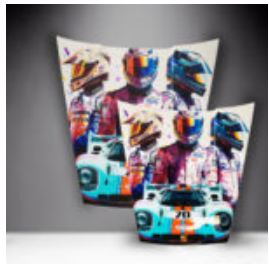

CAR MASK 911 - THEME 19

Article number:
Car Mask 911 - Theme 19

Product description:
Car Mask 911 - for hanging on the...