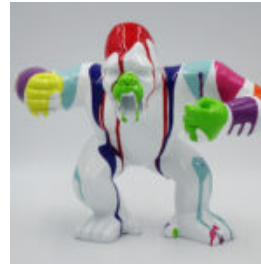

GORYL XS - TRASH

Article number:
G1-4-2

Product description:
Gorilla XS - trash

Material:
Polyester resin -...