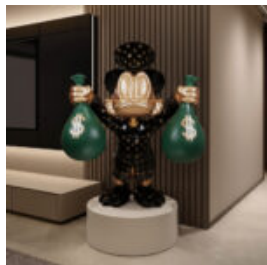

Item number:
Cow Pablo Picasso

Product description:
Smooth cow of natural size,...

DECORATIVE FIGURE – SMALL SCROOGE MCDUCK WITH MONEY BAGS

Product Description:
A small decorative figure of Scrooge McDuck holding bags of money. ...