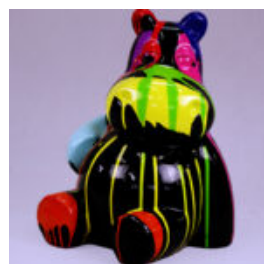

HIPPO 40CM - BLACK TRASH

Article number:
S51

Product description:
Hippo 40cm - black trash

Material:
Polyester resin -...