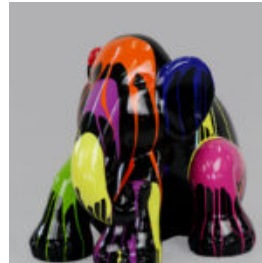

Article number:
S3-4-5

Product description:
Sitting elephant L - golden...

BULLDOG FIGI M - BLACK SPLASH

Article number:
B1-10-2

Product description:
Bulldog Figi M - black splash

Material:
Polyester...

SITTING ELEPHANT L - BLACK TRASH