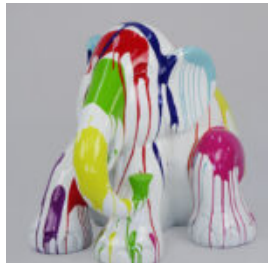

SITTING ELEPHANT L - WHITE TRASH

Article number:
S3-4-1

Product description:
Sitting Elephant L - White...