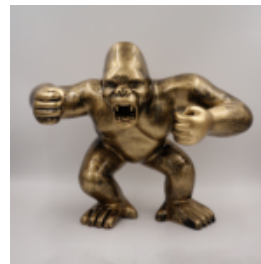

Material:
Glass...

GORILLA TONO XS - PATINA

Article number:
G1-7-1

Product description:
Gorilla Tono XS - Patina

Material:
Polyester resin...

GORILLA S - PATINA

Article number:
G1-8-1

Product description:
Gorilla S - patina