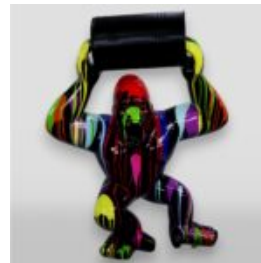

GORILLA TONO XL - BLACK TRASH

Article number:
G1-6-1

Product description:
Gorilla Tono XL - Black Trash

Material:
Glass...