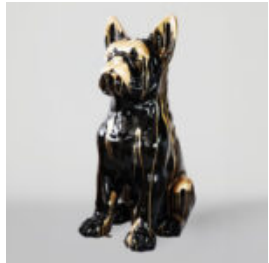

Article number:
B1-2-1

Product description:
Large French bulldog figure "Juki" - camouflage...

LARGE FRENCH BULLDOG FIGURE "JUKI" - WHITE TRASH

Article number:
B1-2-2

Product description:
Large French bulldog figure "Juki" - white...