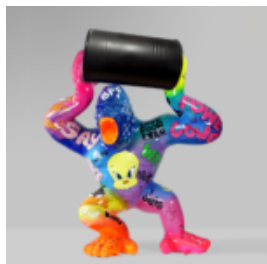

LARGE FRENCH BULLDOG FIGURE "JUKI" - SOLID BLACK

Article number:
B1-2-4

Product description:
Large French Bulldog figure "Juki" - single color...

LARGE SITTING BEAR - LOONEY TUNES

Article number:
M2-5-3

Product description:
Large sitting teddy bear - Looney Tunes

Material:...

BIG GORILLA WITH A BARREL - LOONEY TUNES

Article number:

G1-5-4

Product description:

Large gorilla with a barrel - Looney...

LARGE GORILLA - POP ART

Article number: