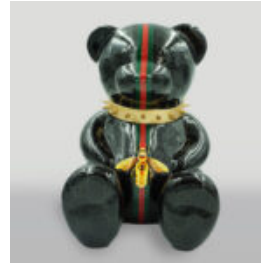

BLACK G BEAR H-45CM

Article number:
M2-4-2

Product description:
Teddy bear G black

Material: Polyester resin -...