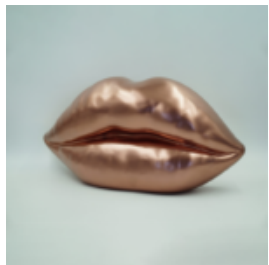

BROWN LIPS WITH A GOLDEN MONOGRAM

Article number:
U1-1-7

Product description:
Brown lips with a gold monogram...

BLACK LIPS WITH MONOGRAM - PINK GRADIENT.

Article number:
U1-1-8

Product description:
Black lips with pink gradient...