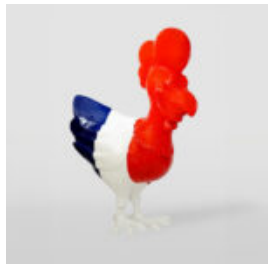

Product description:
Teddy bear D

Material: Polyester resin -...

NATURAL SIZE BISON FIGURINE

Article number:
Bison/Buffalo with fur

Product description:
Life-sized figure of a black...

LARGE DECORATIVE ROOSTER FIGURE IN THREE COLORS H-190CM