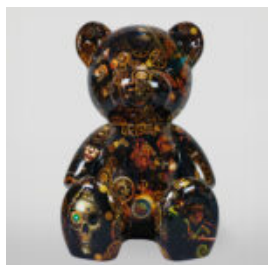

BIG SITTING BEAR - INDUSTRIAL THEME

article number:
M2-5-5

Product description:
Sitting a teddy bear with an industrial...