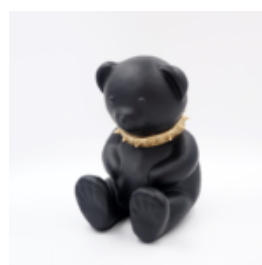

TEDDY BEAR H -31 CM - BLACK MAT

article number:
M2-3-11

Product description:
Teddy bear h -31 cm - black mat

...