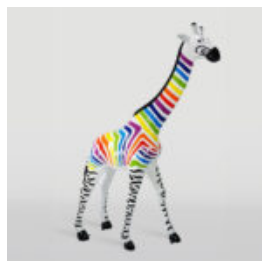

## LARGE MASK BASED ON - SILVER PATINA

article number:  
M3-1-2

Product description:  
Large mask based on - silver patina

...