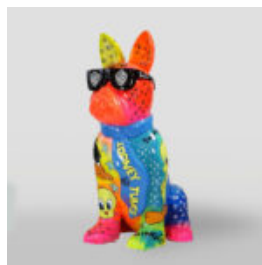

PIES DUŻA FIGURA BULLDOGA Z KRAWATEM W OKULARACH - LOONEY TUNES

Numer artykułu:
B1-5-5
Opis produktu:
Duża figura bulldoga z krawatem w okularach,...