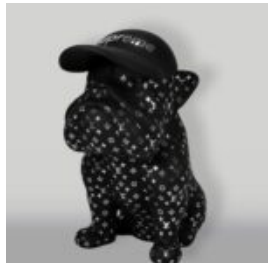

DOG BULLDOG WITH CAP - MATTE WITH CHROME

Article number: B1-1-3
Product description: Bulldog with Cap - Matte, adorned with silver...