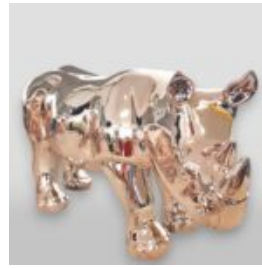

LITTLE RHINOCEROS HANDMADE RESIN FIGURE - CHROME EDITION

Notice:
Price does not include local taxes, delivery cost and retail packaging.
Minimum...