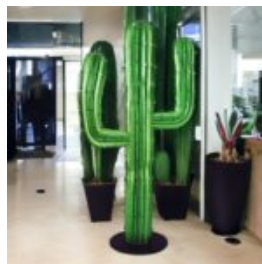

CACTUS 180 CM - GREEN PEARL MONOCHROME

Article Number:
K3-1-5
Product Description:
Cactus 180 cm - pearl green
Material:
Glass...