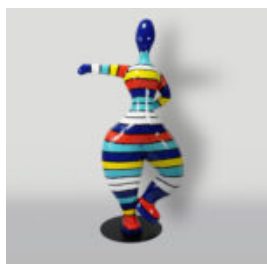

LARGE FIGURE OF A DOLL IN STRIPES

Article Number:
Doll in Stripes
Product Description:
Large figure of a hand-painted doll in...