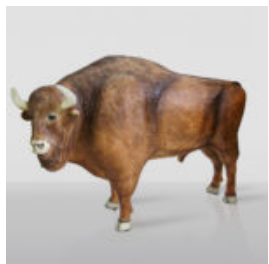

LIFE-SIZE BISON / EUROPEAN BISON FIGURE

Article Number:Bison/European Bison with Fur
Product Description:Life-size figure of a...