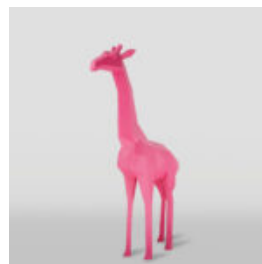

SMALL FIGURE GEOMETRIC GIRAFFE PINK

Article Number:
140GeometricGiraffe
Product Description:
Pink Geometric...