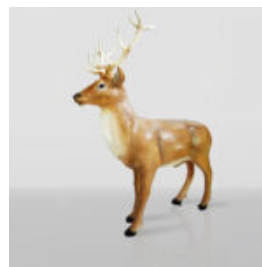

3D DECORATIVE FIGURE - LARGE DEER IN NATURAL COLORATION

Article Number:
F006
Product Description:
Life-size deer made in natural...