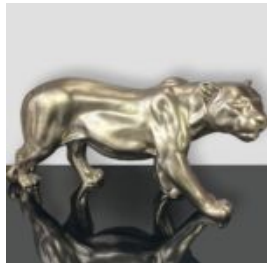

PANTHER STANDING LIFE-SIZED - METALLIC GOLD

Article number:
P2-1-12
Product description:
Life-sized standing panther - in metallic gold...