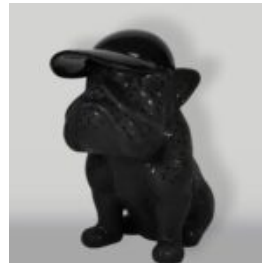

DOG BULLDOG WITH CAP - MATTE

Article number: B1-1-4
Product description: Bulldog with Cap - Matte, adorned
Material: Glass...