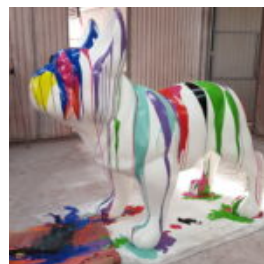

LARGE FIBERGLASS BABY BULLDOG - COLORFUL EDITION

Notice:
Price does not include local taxes, delivery cost and retail packaging.
Minimum...