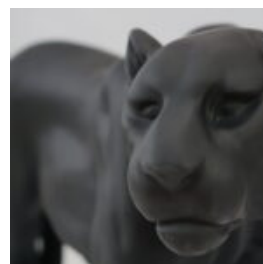

LIFE-SIZE STANDING PANTHER - MATTE PAINTING

Article number:
P2-1-10

Product description:
Life-size standing panther - matte...