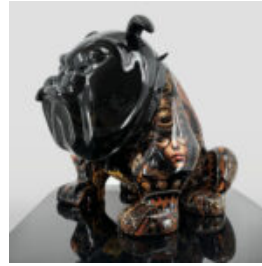

DOG BULLDOG AVELLA 55CM - INDUSTRIEL

Article Number:
B1-12-27
Product Description:
Bulldog "Avella" wrapped in industrial-themed...