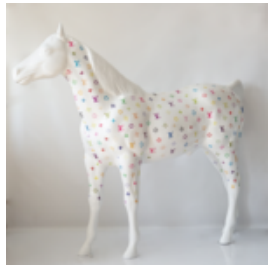

FULL-SIZE HORSE - MONOGRAM

Item Number: P74
Product Description: Full-size Horse - Monogram
Material: Glass laminate...