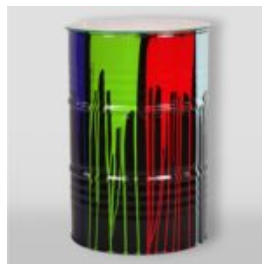

## BARREL - WHITE TRASH

Article number:  
S82

Description:  
Barrel - White Trash

Material:  
Metal

size:...