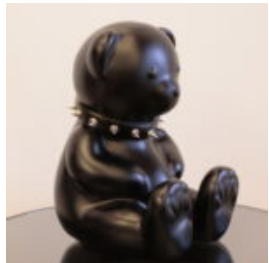

## LARGE FRENCH BULLDOG FIBERGLASS STATUE - SINGLE COLOR

Article number:  
f098

Description:  
Large French Bulldog Fiberglass Statue -...