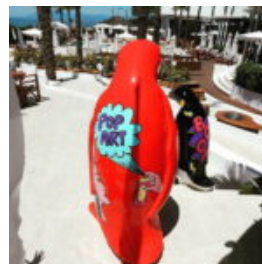

## RESIN HANDMADE GIRAFFE SCULPTURE H-100CM

Article number:  
Giraffe figure 100cm.

Description:  
Resin Handmade Giraffe...