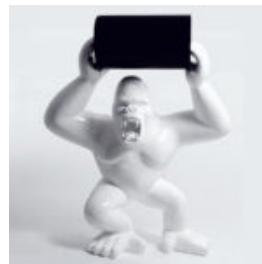

## BIG FIBERGLASS GORILLA WITH BARREL

Article number:  
Gwb250

Description:  
Big Fiberglass Gorilla with a Barrel -...