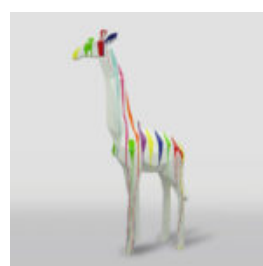

## A LARGE GEOMETRIC GIRAFFE FIGURE FROM LAMINATE - PATINA

article number:  
S39

Product description:  
A large geometric giraffe figure from...