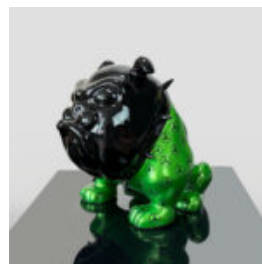

EXCLUSIVE BULLDOG AMG - AVELLA 22 FIGURINE

Article Number:
B1-13-23
Product Description:
Bulldog "Avella" adorned with Mercedes Benz...