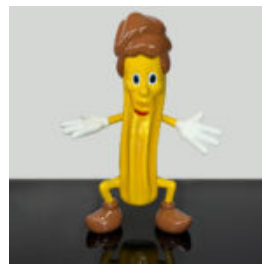

ADVERTISING FIGURE CHURROS

Article Number:
Churros
Product Description:
Material:
Glass laminate PWS
Size:
H ~...