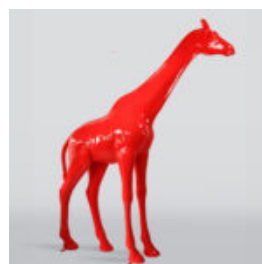

LARGE LIFE-SIZED GIRAFFE FIGURE - RED

Article number:
F041 - red
Product description:
Large life-sized giraffe figure -...