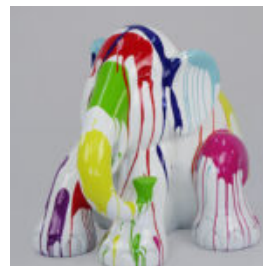

SUN SITTING L - WHITE TRASH

article number:
S3-4-1

Product description:
Sun sitting l - white trash

Material:...