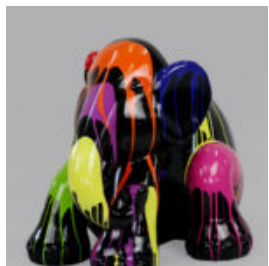

SUN SITTING L - BLACK TRASH

article number:
S3-4-2

Product description:
Sun sitting l - black trash

Material:...