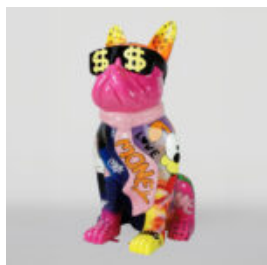

DOG LARGE FIGURE OF BULLDOG WITH A TIE WITH GLASSES - KINGA

article number:
B1-5-4
Product description:
Large Bulldog figure with a tie with...