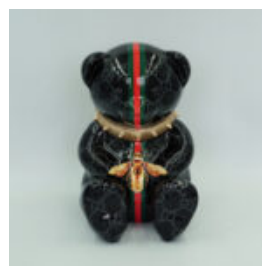

TEDDY BEAR G BLACK H-31CM

article number:
M2-3-2

Product description:
Bear G Black

Material: polyester resin...