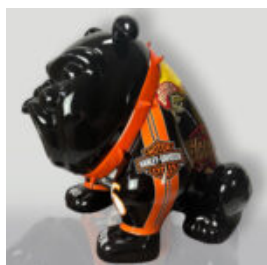

DOG BULLDOG AVELLA 55 CM - HARLEY 2

Article number:
B1-12-25
Product description:
Bulldog Avella dog made using the foil wrapping...