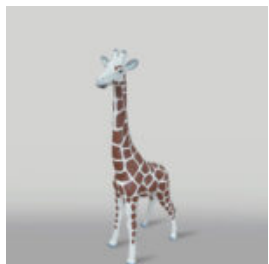

RESIN HANDMADE GIRAFFE SCULPTURE H-100CM

Article number:
Giraffe figure 100cm.

Description:
Resin Handmade Giraffe...