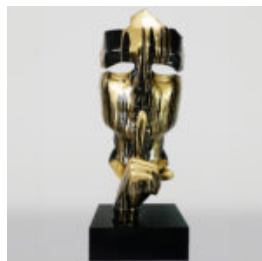

LARGE MASK BASED ON - BLACK - GOLDEN ROUTE

article number:
M3-1-3

Product description:
Large mask based on - golden route

...