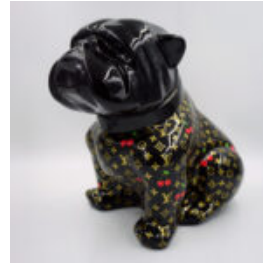

BULLDOG ANGELO 60CM DOG - CHERRY MONOGRAM

article number:
B1-14-23

Product description:
Bulldog Angelo 60cm - Cherry...