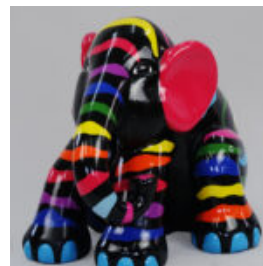

SUN SITTING L BLACK - STRIPES

article number:
S3-4-7

Product description:
Sun sitting L - black stripes

...