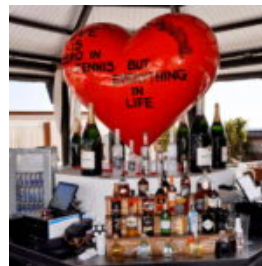

BIG FIBERGLASS HEART MODEL - SINGLE COLOR

Article number:
Big Heart.

Description:
Big Fiberglass Heart Model - Single...