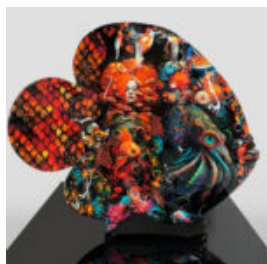

FISH XL OCEANARIA

Article Number:
R1-1-5
Product Description:
Fish XL made using the foil wrapping technique,...