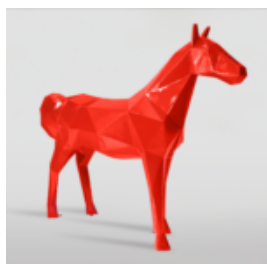

LARGE GEOMETRIC HORSE MADE OF LAMINATE - RED

Article number:
GMF039R
Product description:
Large geometric horse made of laminate
...