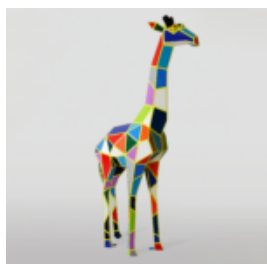

A LARGE GEOMETRIC GIRAFFE FIGURE FROM LAMINATE - ARLECCHINO

article number:
S39ar

Description:
A Large Geometric Giraffe Figure From Laminate -...