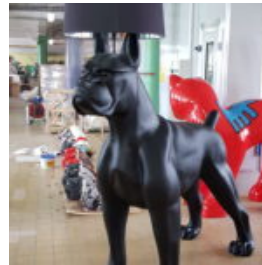

BOXER DOG FIBERGLASS INDOOR LAMPS - SINGLE COLOR

Article number:
C198XL-L

Description:
Boxer Dog Fiberglass Indoor Lamps - ...