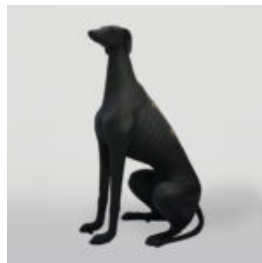

LARGE BLACK GREYHOUND DOG FIGURE RLX

Article Number:
Greyhound XL Rlx
Product Description:
Large black greyhound dog figure with...