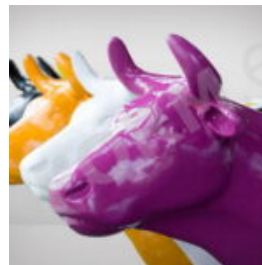

## FIBERGLASS RHINO LIFE SIZE FIGURE

Article number:  
f086

Description:  
Fiberglass rhino life size figure.  
...