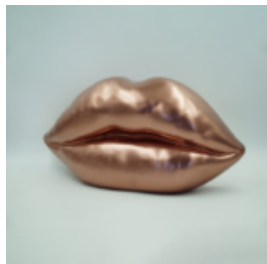

PINK GOLD LIPS

article number:
U1-1-9
Product description:
Pink gold lips
Material:
Polyester...