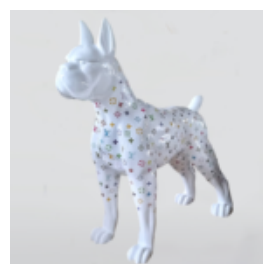

LARGE BOXER DOG FIGURINE - MONOGRAM

Item Number: B1-C198xl
Product Description: Large Boxer dog figurine - monogram
Material:...