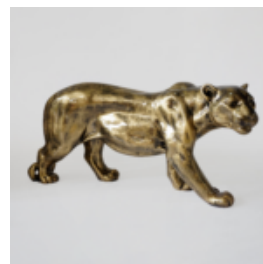

## LARGE LIFE-SIZE GIRAFFE SCULPTURE - MODERN

Item Number:  
F041 - modern  
Product Description:  
Large life-size giraffe...