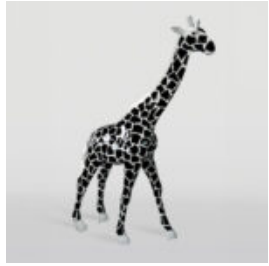

## GORYL XXL 180CM POP -ART VERSION - COMIC BOOK

article number:  
G1-1-1

Product description:  
Big Gorilla XXL hand -painted in the pop...