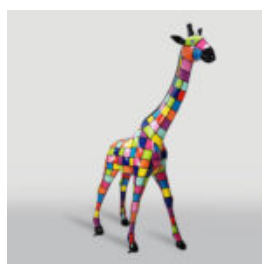

LARGE GIRAFFE 230CM - SMARTIE VERSION

Article Number:
Giraffe Figure 230cm
Product Description:
Large giraffe 230cm hand-painted in...