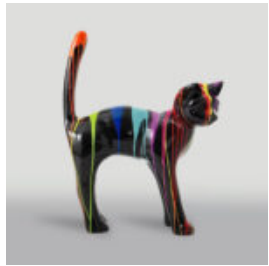

CAT DECORATION FIBERGLASS SCULPTURE - MIDDLE SIZE

Article number:
C094M

Description:
Middle size cat sculpture.

...