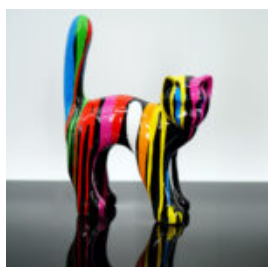

DECORATIVE FIGURINE SMALL STANDING CAT - TRASH

Article number:C094a
Product description:Small decorative cat figure - in the trash...