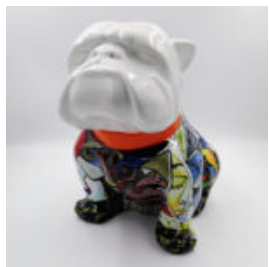

BULLDOG ANGELO 60CM DOG - PICASSO

article number:
B1-14-48

Product description:
Bulldog Angelo covered with Picasso...