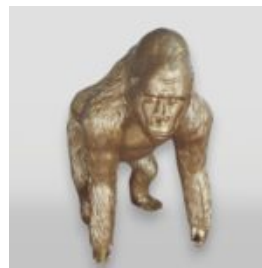

FIBERGLASS 3D GORILLA MODEL WITH CLOSED MOUTH

Article number:
Gorilla Closed Mouth

Description:
Closed Mouth Gorilla...