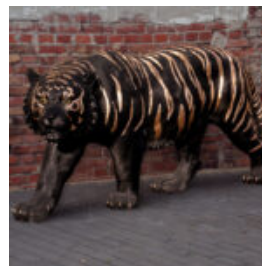

BLACK STANDING TIGER - GOLDEN TRASH

article number: S94
Description: Black Standing Tiger - Golden Trash
Material: ...