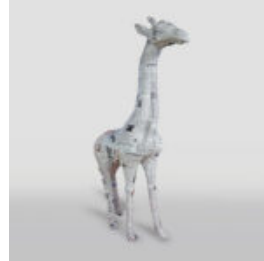

LARGE FIBERGLASS GIRAFFE SCULPTURE - POP -ART EDITION

Notice:
Price does not include local taxes, delivery cost and retail packaging.
Minimum...