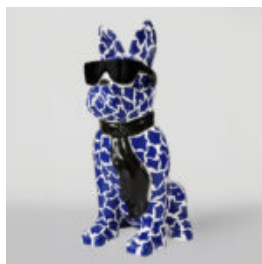

PIES DUŻA FIGURA BULLDOGA Z KRAWATEM W OKULARACH - ŁATY

Numer artykułu:
B1-5-1

Opis produktu:
Duża figura bulldoga z krawatem w okularach -...