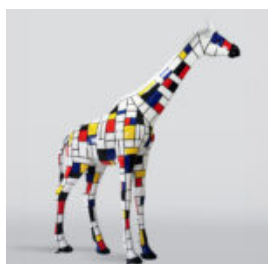

## BEAR STANDING LOONEY TUNES

article number:  
M2-2-1  
Product description:  
standing bear-Looney Tunes, hand-painted...