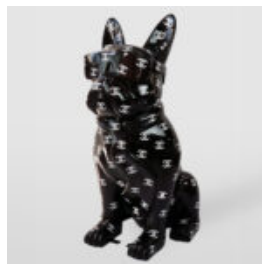

DOG LARGE FIGURE OF BULLDOG WITH A TIE WITH GLASSES - LOGO

article number:
B1-5-2
Product description:
Large Bulldog figure with a tie with...