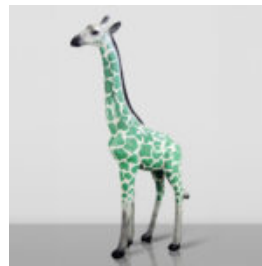

LARGE 3D FIGURE - GIRAFFE WITH GREEN SPOTS

Article Number:GF062
Product Description:
Large figure - giraffe in a classic style with green...