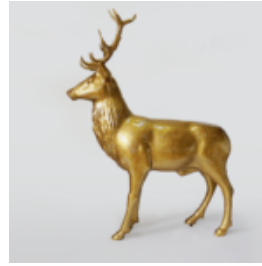

## FIBERGLASS DEER LIFE - SIZE FIGURE - SINGLE COLOR

Article number:  
F006

Description:  
Fiberglass Deer Life - Size Figure - Single...