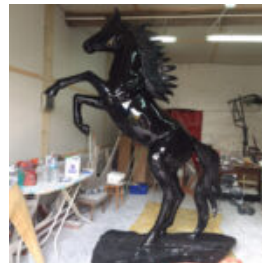

FIBERGLASS JUMPING HORSE FIGURE ON BASE

Article number:
Jumping horse on base.

Description:
Fiberglass jumping horse...