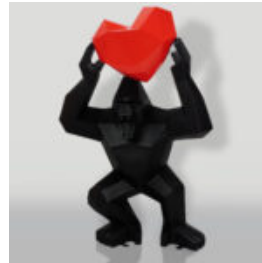

GORILLA TONO SQUARE XL - HEART

Article Number:
G1-11-6
Product Description:
Gorilla Tono Square XL - Matte black with red...