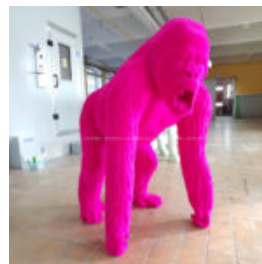

LARGE 3D FLOCKED FIBERGLASS GORILLA FIGURE

Article number:
Large 3d flocked fiberglass gorilla figure.

Description:
...