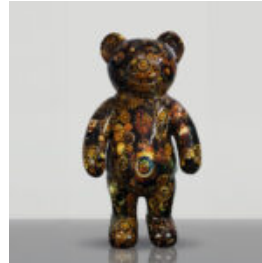

STANDING BEAR - INDUSTRIAL THEME

Article number:
M2-2-4
Product description:
Standing bear figurine made using the vinyl...