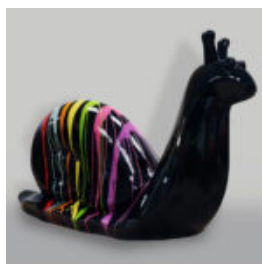

## LARGE DECORATIVE FIGURE SNAIL - SMARTIE

Article number:  
S1-1-2

Product description:  
Large Decorative Figure Snail -...