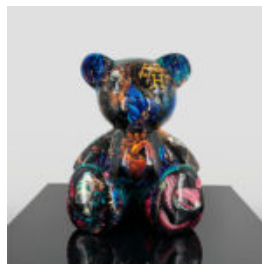

SMALL SITTING BEAR - INDIA MOTIF

Article Number:
M2-7-6
Product Description:
Figurine of a small sitting bear made using the...