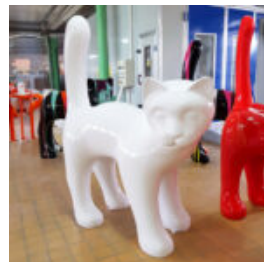

LARGE CAT FIBERGLASS DECORATION FIGURE - SINGLE COLOR EDITION

Notice:
Price does not include local taxes, delivery cost and retail packaging.
Minimum...