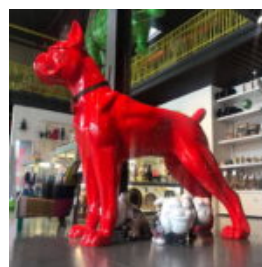

BIG FIBERGLASS BOXER DOG - SINGLE COLOR

Article number:
C198XL

Description:
Big Fiberglass Boxer Dog Figure - Single...