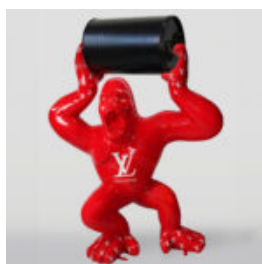

## LARGE GORILLA FIGURE WITH BARREL WITH LV LOGO

Article Number:

G1-5-1  
Product Description:  
Large, red gorilla figure with...