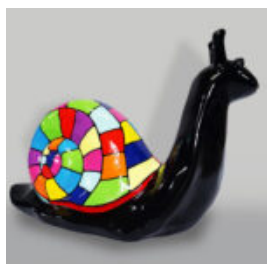

LARGE DECORATIVE FIGURE SNAIL - SMARTIE

Article number:
S1-1-2

Product description:
Large Decorative Figure Snail -...