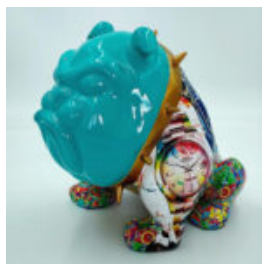

BULLDOG AVELLA 55CM DOG - ROLEX

article number:
B1-12-10
Product description:
Bulldog Avella covered with a role...