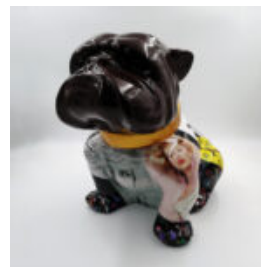

BULLDOG ANGELO 40CM DOG - L

article number:
B1-15-1

Product description:
Bulldog Angelo covered with pattern L

...