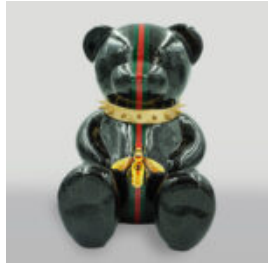

BEAR G BLACK H-45CM

article number:
M2-4-2

Product description:
Bear G Black

Material: polyester resin...