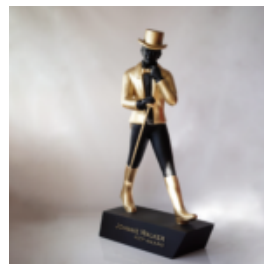

JOHNNIE WALKER - KEEP WALKING

article number:
R02

Product description:
Johnnie Walker - Keep Walking

Material:...