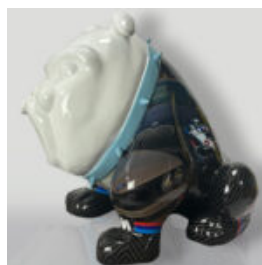

BULLDOG AVELLA DOG 55 CM - BMW

Article Number:
B1-12-24
Product Description:
Bulldog Avella dog completely wrapped in BMW...