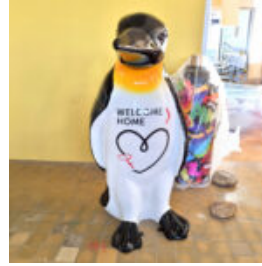

LARGE FIBERGLASS PENGUIN FIGURE - 170CM

Notice:
Price does not include local taxes, delivery cost and retail packaging.
Minimum...