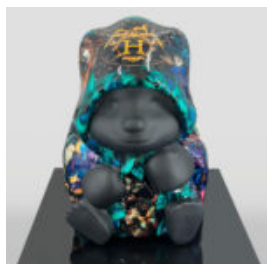

PANDA W MOTYWIE INDII

Numer artykułu:
Panda Indie
Opis produktu:
Panda wykonana techniką oklejania folią...