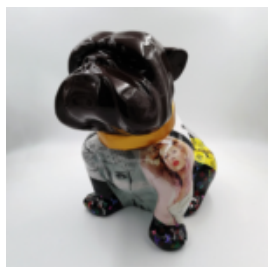

BULLDOG ANGELO 60CM DOG - L

article number:
B1-14-1

Product description:
Bulldog Angelo covered with pattern L

...