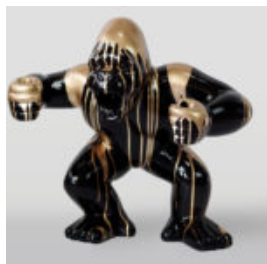

CZARNY GORYL L - ZŁOTY TRASH

Numer artykułu:
G1-3-2

Opis produktu:
Czarny goryl L - złoty trash

Materiał:
Żywica...