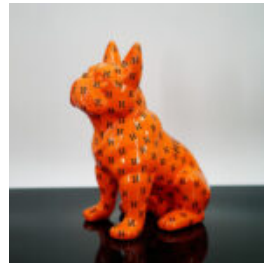

DECORATIVE FIGURINE FRENCH BULLDOG - H

Item Number:
C200s
Product Description:
Decorative French Bulldog Figurine - motif...