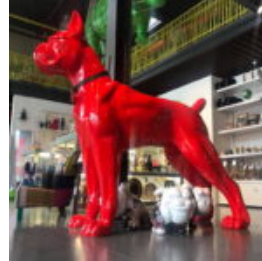

SHOPPING CENTER FIBERGLASS BENCH

Article number:
Design Bench

Description:
Shopping center fiberglass bell.
...

BIG FIBERGLASS BOXER DOG - SINGLE COLOR

Article number:
C198XL

Description:
Big Fiberglass Boxer Dog Figure - Single...