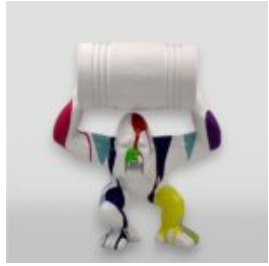

GORILLA TONO XS - WHITE TRASH

Article number:
G1-7-3

Product description:
Gorilla Tono XS - White Trash

Material:
Polyester...