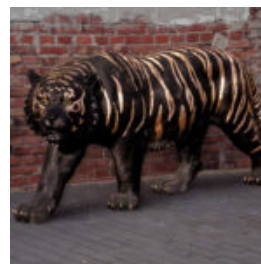

BLACK STANDING TIGER - GOLDEN TRASH

Article number:
S94
Product description:
Black tiger standing - golden trash
Material:
Glass...