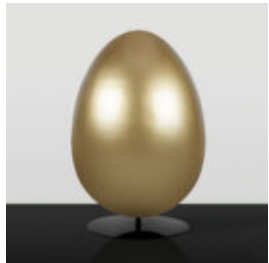

GOLDEN EASTER EGGS - FESTIVE DECORATION

Numer artykułu:
JajkaWielkanocneGold
Opis produktu:
promocyjne reklamowe złote jajka na...