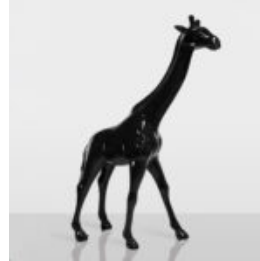

LARGE GIRAFFE 230CM BLACK VERSION

Article number: Giraffe figure 230cm
Product description: Large giraffe 230cm black version...