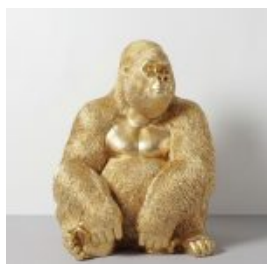

DECORATIVE FIGURE SEATED GORILLA

Article Number: G1-15-1 Product Description:
Decorative figure of a seated golden gorilla....