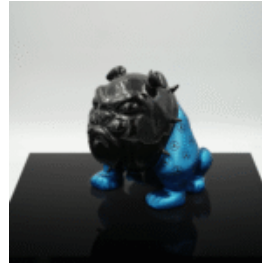

EXCLUSIVE BLUE BULLDOG FIGURINE AMG – AVELLA 22

Item Number:
B1-13-24

Product Description:
Bulldog "Avella" wrapped in a Mercedes Benz...