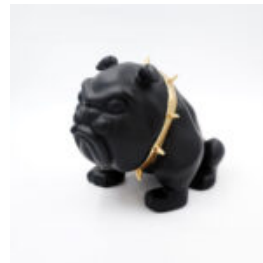

BULLDOG AVELLA DOG 22CM - BLACK MAT

article number:
B1-13-21

Product description:
Bulldog Avella 22cm - black mat

...