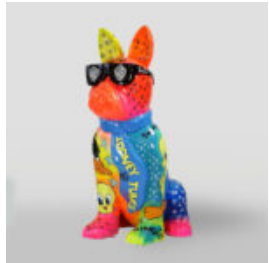

PIES DUŻA FIGURA BULLDOGA Z KRAWATEM W OKULARACH - LOONEY TUNES

Numer artykułu:
B1-5-5
Opis produktu:
Duża figura bulldoga z krawatem w okularach,...