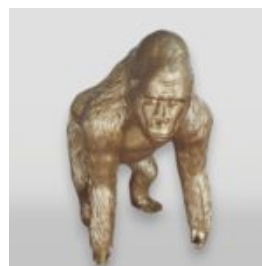

FIBERGLASS 3D GORILLA MODEL WITH CLOSED MOUTH

Article number:
Gorilla Closed Mouth

Description:
Closed Mouth Gorilla...