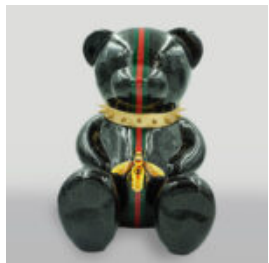

BLACK G BEAR H-45CM

Article number:
M2-4-2

Product description:
Teddy bear G black

Material: Polyester resin -...