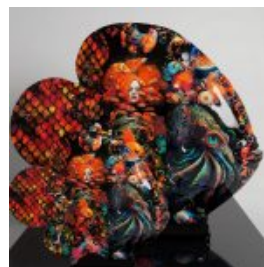

FISH XL OCEANARIA

Article Number: R1-1-5 Product Description: Fish XL made using the foil wrapping technique,...