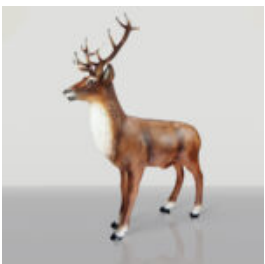

3D DECORATIVE FIGURE - LARGE DEER IN NATURAL COLORATION

Article Number: F006
Product Description: Life-size deer made in natural...