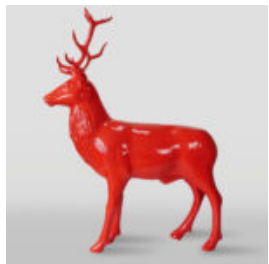

## FIBERGLASS DEER LIFE - SIZE FIGURE - SINGLE COLOR

Article number:  
F006

Description:  
Fiberglass Deer Life - Size Figure - Single...