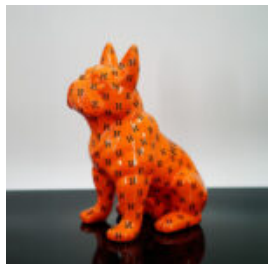

DECORATIVE FIGURINE FRENCH BULLDOG - H

Item Number: C200s Product Description: Decorative French Bulldog Figurine - motif...