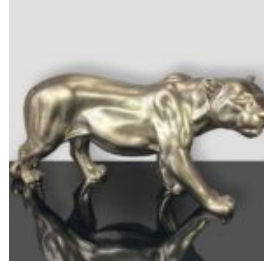

PANTHER STANDING LIFE-SIZED - METALLIC GOLD

Article number:
P2-1-12
Product description:
Life-sized standing panther - in metallic gold...