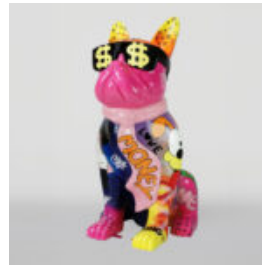

PIES DUŻA FIGURA BULLDOGA Z KRAWATEM W OKULARACH - KINGA

Numer artykułu:
B1-5-4
Opis produktu:
Duża figura bulldoga z krawatem w okularach,...