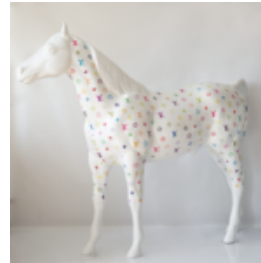

FULL-SIZE HORSE - MONOGRAM

Item Number: P74
Product Description: Full-size Horse - Monogram
Material: Glass laminate...