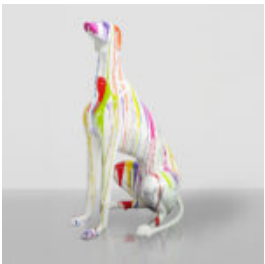

LARGE GREYHOUND DOG FIGURE - TRASH

Article Number: Greyhound XL
Product Description: Large greyhound dog figure in a trash...