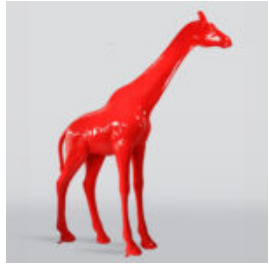

LARGE LIFE-SIZED GIRAFFE FIGURE - RED

Article number:
F041 - red
Product description:
Large life-sized giraffe figure -...