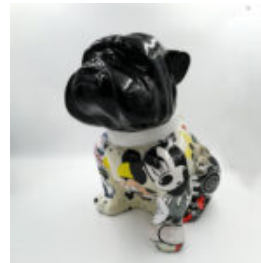

BULLDOG ANGELO 40CM DOG - MICKEY MOUSE

article number:
B1-15-47

Product description:
Bulldog Angelo wrapped in a Mickey Mouse...