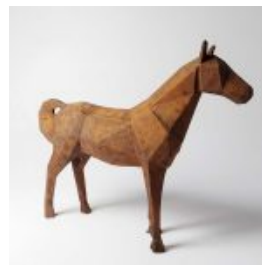

LARGE GEOMETRIC HORSE MADE OF LAMINATE – RUST EFFECT

Article number:
GMF039 - rust

Product description:
Large geometric horse made of laminate...