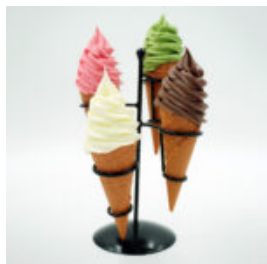

DECORATIVE ICE CREAM BASKET – MOTIF V

Article Number:
LodKoszyk5
Product Description:
Advertising stand with small single-color...