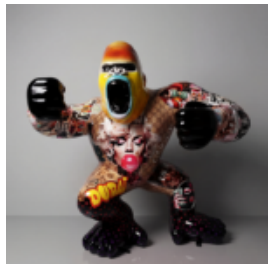

GORILLA XL - DUBAI MOTIF

Article number: G1-2-4 Product description: Gorilla XL - decorated with a Dubai motif Material:...