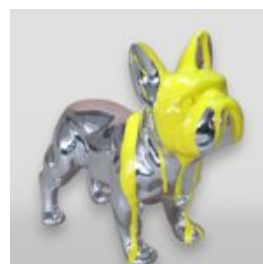

SMALL STANDING RESIN BULLDOG FIGURINE - CHROME AND PAINT EDITION

Notice:
Price does not include local taxes, delivery cost and retail packaging.
Minimum...