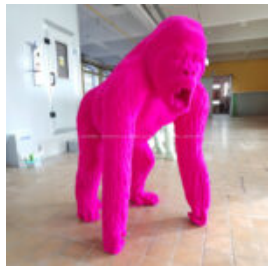

LARGE 3D FLOCKED FIBERGLASS GORILLA FIGURE

Article number:
Large 3d flocked fiberglass gorilla figure.

Description:
...