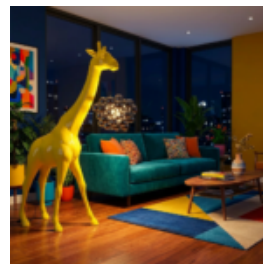

LARGE GIRAFFE 230CM LAMP - YELLOW VERSION

Article number: Giraffe Figure 230cm LAMP
Product description: Large giraffe 230cm yellow...