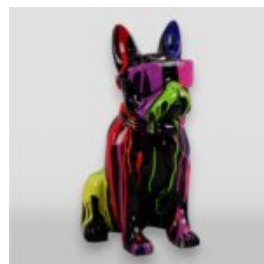

MEDIUM BULLDOG WEARING GLASSES TIE - BLACK TRASH

Article number:
B1-6-3
Product description:
Medium bulldog with glasses tie - black...