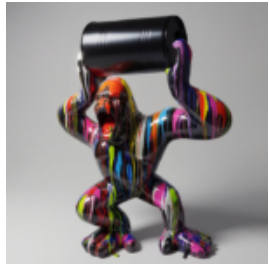

DUŻY GORYL Z BECZKĄ - TRASH

Numer artykułu:

G1-5-7

Opis produktu:

Duży goryl z beczką -...