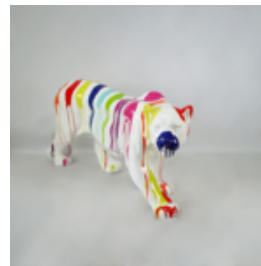

PANTERA STOJĄCA NATURALNYCH WYMIARÓW - MULTICOLOR

Numer artykułu:
P2-1-8

Opis produktu:
Pantera stojąca naturalnych wymiarów -...