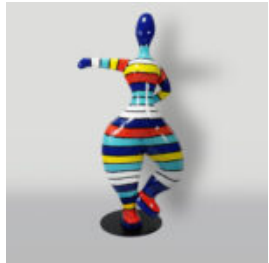

LARGE FIGURE OF A DOLL IN STRIPES

Article Number:

Doll in Stripes

Product Description:
Large figure of a hand-painted doll in...