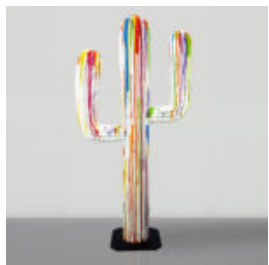

CACTUS 180 CM - WHITE TRASH

Article Number:
K3-1-8
Product Description:
Cactus 180 cm - white trash...