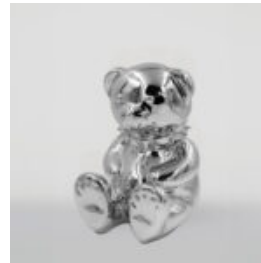

BEAR H-31 CM WITH SPIKED COLLAR SILVER VERSION

Article number:
M2-3-16

Product description:
31cm teddy bear with a silver-colored
chrome...