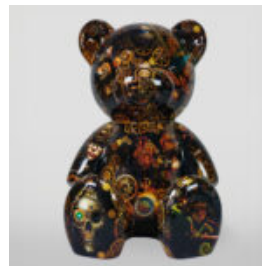

LARGE SITTING BEAR - INDUSTRIAL THEME

Article number:
M2-5-5
Product description:
Large sitting bear with an industrial theme,...