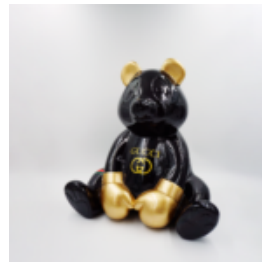

PANDA G

Article number:
Panda G
Product description:
Panda G
Material:
Polyester resin -...