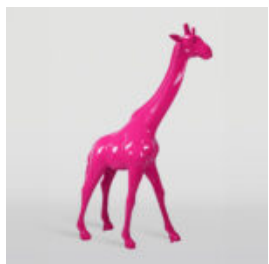

LARGE GIRAFFE 230CM PINK VERSION

article number:
Figure Giraffe 230cm

Product description:
Large giraffe 230cm pink...