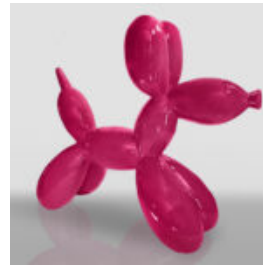

## LARGE DECORATIVE FIGURE BALLOON DOG - METALLIC PURPLE

Article number: B2-1-9  
Product description: Balloon dog large decorative figure in metallic...