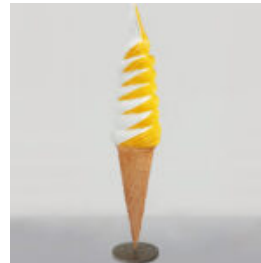

ADVERTISING MODEL OF AMERICAN/SWIRL ICE CREAM - MANGO

Article number:
F106

Product description:
Advertising model of American/Swirl ice cream - ...