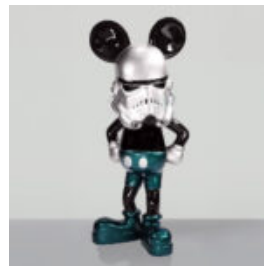

DECORATIVE FIGURINE STORMTROOPER MOUSE GREEN

Article Number:
Green Stormtrooper
Product Description:
Decorative figurine Stormtrooper...