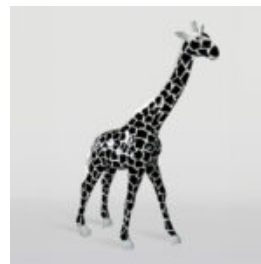

LARGE GIRAFFE 230CM PATCH VERSION

article number:
Figure Giraffe 230cm

Product description:
Large giraffe 230cm white...