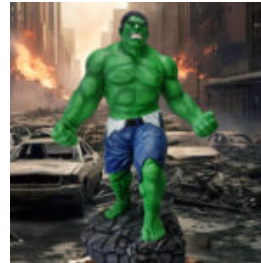

LARGE HULK FIGURE

Article Number:

Hulk

Product Description:
Large Hulk Figure on a base made of...