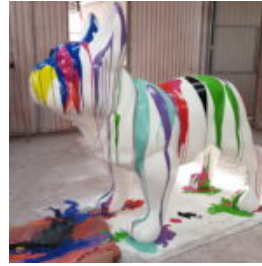

BULLTERRIER RESIN DECORATION FIGURE - SINGLE COLOR

Article number:
GC213

Description:
Bull terrier resin decorating figure -...

LARGE FIBERGLASS BABY BULLDOG - COLORFUL EDITION

Notice:
Price does not include local taxes, delivery
cost and retail packaging.
Minimum...