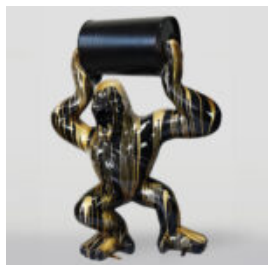

LARGE GORILLA FIGURE WITH GOLDEN TRASH BARREL

Article Number:
G1-5-3
Product Description:
Large black gorilla in golden trash version with...