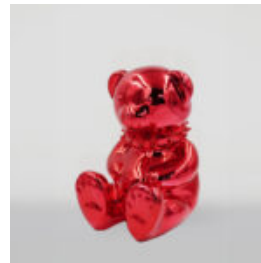

BEAR H-31 CM WITH SPIKED COLLAR IN RED VERSION

Article number:
M2-3-17

Product description:
31cm teddy bear with a red chrome
studded...