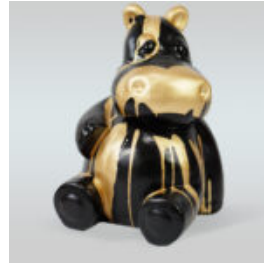

BLACK HIPPO 40CM - GOLDEN TRASH

Article number:
S87
Product description:
Hippo 40cm - black gold trash
Material:
Polyester...