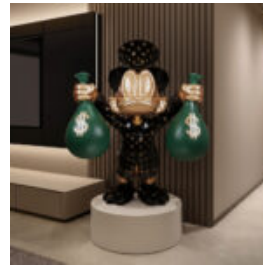

## DECORATIVE FIGURINE – LARGE SCROOGE MCDUCK

Product Description: Large decorative figurine of Scrooge McDuck. Material: PWS glass laminate...