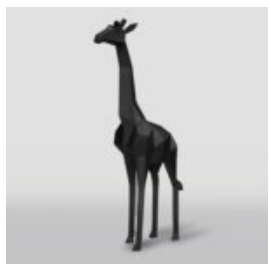

LARGE GEOMETRIC FIBERGLASS GIRAFFE STATUE

Notice:
price Notes Local Taxes, Delivery Cost and Retail Packaging.
Minimum Order...