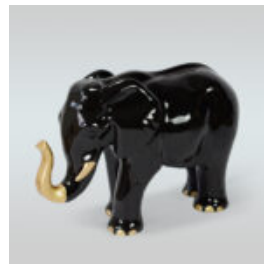

SMALL STANDING ELEPHANT

Article number:
S3-3-1
Product description:
Small standing elephant
Material:
Polyester resin...