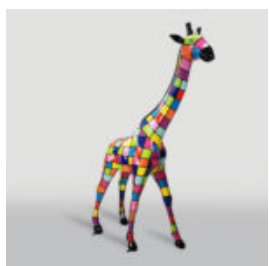

LARGE GIRAFFE 230CM - SMARTIE VERSION

Article Number:
Giraffe Figure 230cm
Product Description:
Large giraffe 230cm hand-painted in...