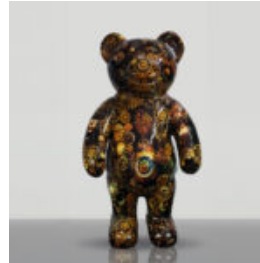

STANDING BEAR - INDUSTRIAL THEME

Article number: M2-2-4
Product description: Standing bear figurine made using the vinyl...