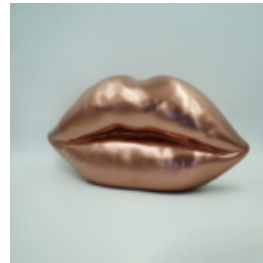

LIPS IN THE COLOR OF ROSE GOLD.

Article number:
U1-1-9

Product description:
Lips in rose gold color

Material:
Polyester resin...