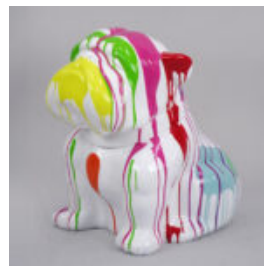

BULLDOG ANGELO 60CM DOG - TRASH

article number:
B1-14-34
Product description:
Bulldog Angelo Trash
Material:...