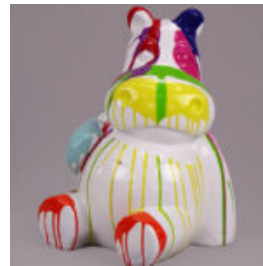

HIPPO 40CM - WHITE TRASH

Article number:
S50

Product description:
Hippo 40cm - white trash

Material:
Polyester resin -...