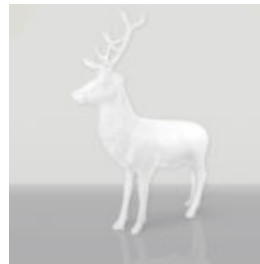

3D DECORATIVE FIGURE - LARGE WHITE DEER

Article Number: F006
Product Description: Life-size deer crafted in white color.
Material: PWS...