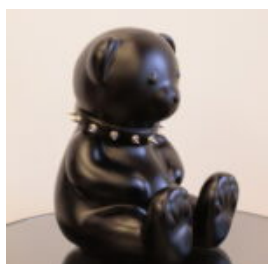

## LARGE FRENCH BULLDOG FIBERGLASS STATUE - SINGLE COLOR

Article number:  
f098

Description:  
Large French Bulldog Fiberglass Statue - ...