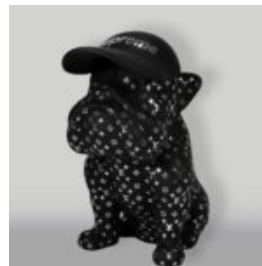

DOG BULLDOG WITH CAP - MATTE WITH CHROME

Article number: B1-1-3
Product description: Bulldog with Cap - Matte, adorned with silver...