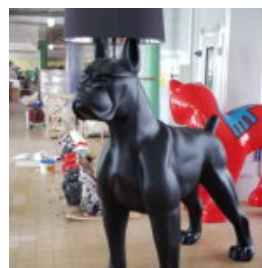

BOXER DOG FIBERGLASS INDOOR LAMPS - SINGLE COLOR

Article number:
C198XL-L

Description:
Boxer Dog Fiberglass Indoor Lamps -...