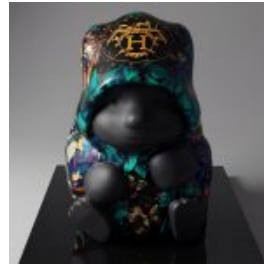

PANDA W MOTYWIE INDII

Numer artykułu: Panda Indie
Opis produktu: Panda wykonana techniką oklejania folią...