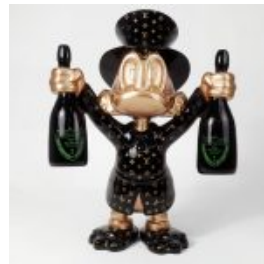

DECORATIVE FIGURINE – SMALL SCROOGE MCDUCK

Product Description: Small decorative figurine of Scrooge McDuck. Material: PWS glass laminate...