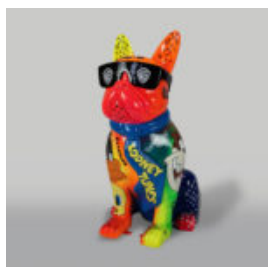

MEDIUM BULLDOG FIGURE WITH TIE AND GLASSES - LOONEY TUNES

Article Number:
B1-28-5
Product Description:
Dog figure with tie and glasses. Hand-painted...