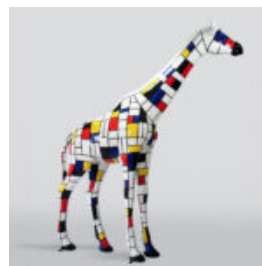

LARGE LIFE-SIZED GIRAFFE FIGURE - MONDRIAN

Article number:
F041 - Mondrian
Product description:
Large life-sized giraffe figure - ...