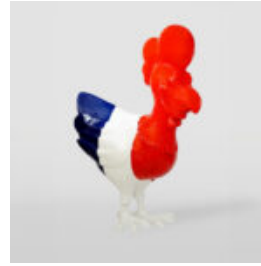

LARGE DECORATIVE ROOSTER FIGURE IN THREE COLORS H-190CM

Article number:

Product description:
Large decorative figure of a rooster in blue, red, and...