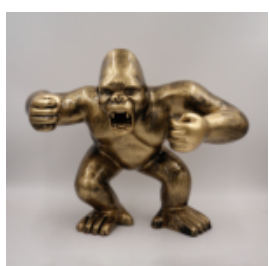

## GORILLA TONO XS - PATINA

Article number:  
G1-7-1

Product description:  
Gorilla Tono XS - Patina

Material:  
Polyester resin...