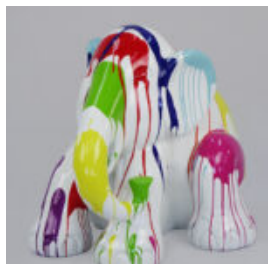

SITTING ELEPHANT L - WHITE TRASH

Article number:
S3-4-1

Product description:
Sitting Elephant L - White...