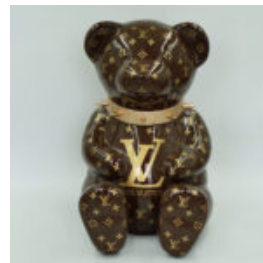

BEAR MONOGRAM H-45CM

Article number:
M2-4-6

Product description:
Bear - monogram

Material: Polyester resin -...