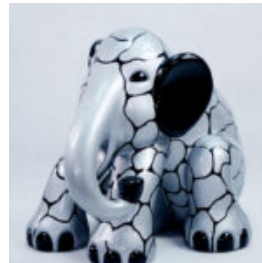

SITTING ELEPHANT L - SILVER PATCHES

Article number:
S3-4-4

Product description:
Sitting elephant L - silver...