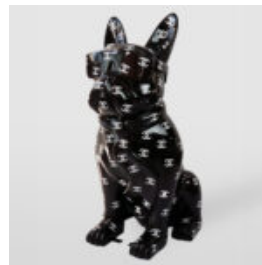

DOG MEDIUM FIGURE OF BULLDOG WITH TIE AND GLASSES - LOGO

Article Number:
B1-28-4
Product Description:
Large bulldog figure with tie and glasses,...