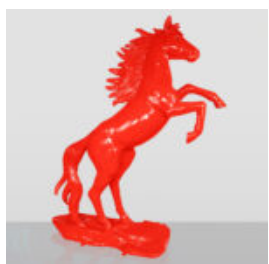

FIBERGLASS JUMPING HORSE FIGURE ON BASE

Article number:
Jumping horse on base.

Description:
Fiberglass jumping horse...