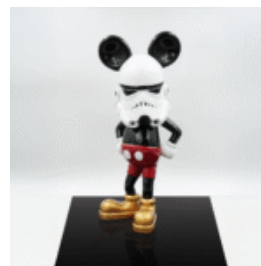

DECORATIVE MINI FIGURE – MOUSE STORMTROOPER

Product description:
Decorative figure mini Stormtrooper Mouse - hand...