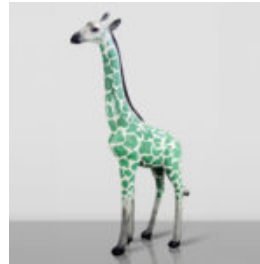

LARGE 3D FIGURE - GIRAFFE WITH GREEN SPOTS

Article Number: GF062
Product Description: Large figure - giraffe in a classic style with green...