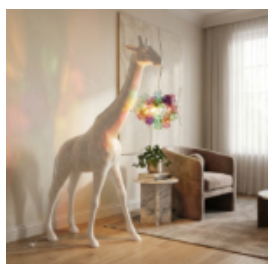

LARGE GIRAFFE 230CM LAMP – WHITE WITH SPOTS VERSION

Article Number: Giraffe Figure 230cm LAMP white
Product Description: Large 230cm giraffe, white...