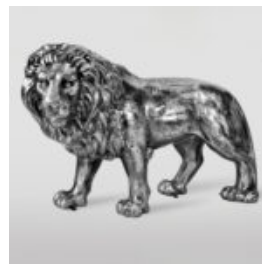

STANDING LION - SILVER PATINA

Article number:
S93-1
Product description:
Standing lion - patina
H- 125cm L -...