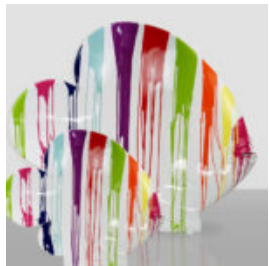

XL WHITE TRASH FISH

Article Number:
R1-1-9
Product Description:
XL Fish designed in White Trash...