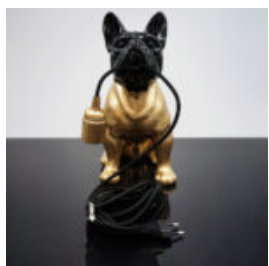

DECORATIVE FIGURE FRENCH BULLDOG LAMP - DESIGN VIII

Article Number: C200s LAMP
Product Description: Golden decorative figure with a black head -...