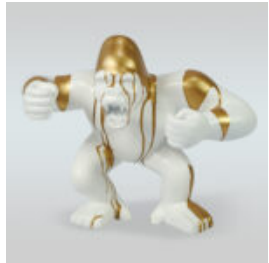

WHITE GORILLA XS - GOLDEN TRASH

Article number:
G1-4-1
Product description:
Gorilla XS - white gold trash
Material:
Polyester...