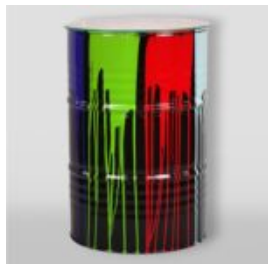

BARREL - BLACK TRASH

Article number:
B3-1-2
Product description:
Barrel - black...