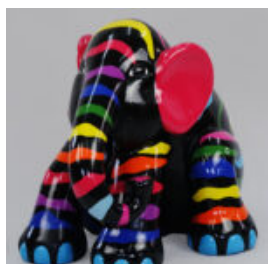

SEATED ELEPHANT L BLACK - STRIPES

Article number:
S3-4-7

Product description:
Sitting elephant L - black...