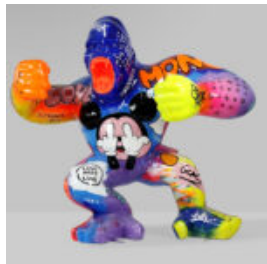

LARGE GORILLA - POP ART

Article number:
G1-1-3

Product description:
Large gorilla - pop art

Material:
Glass laminate...