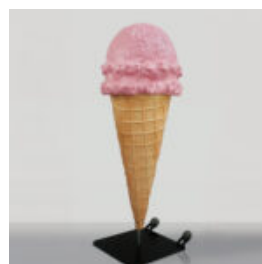

ADVERTISING FIGURE OF SCOOP ICE CREAM - PINK

Article number:
F113d
Product description:
Advertising ice cream in pink color on a...