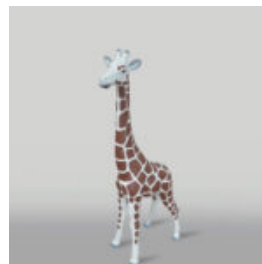

## RESIN HANDMADE GIRAFFE SCULPTURE H-100CM

Article number:  
Giraffe figure 100cm.

Description:  
Resin Handmade Giraffe...