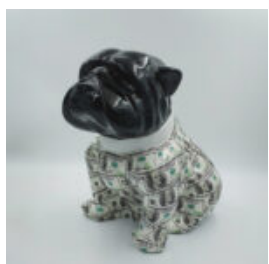

## BULLDOG ANGELO 60CM DOG - LOUIS PARIS

article number:  
A28 - 60 cm

Product description:  
Bulldog Angelo covered with Louis...