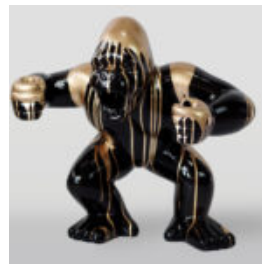

BLACK GORILLA L - GOLDEN TRASH

Article number:
G1-3-2
Product description:
Black gorilla L - golden trash
Material:
Polyester...