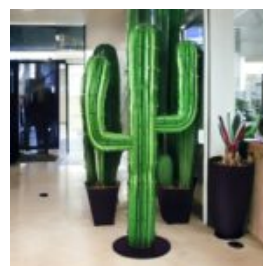

CACTUS 180 CM - GREEN PEARL MONOCHROME

Article Number:
K3-1-5
Product Description:
Cactus 180 cm - pearl green
Material:
Glass...