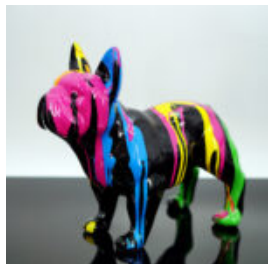

STANDING FRENCH BULLDOG FIGURINE - TRASH

Article Number: C200 Product Description: Small standing bulldog model - trash...