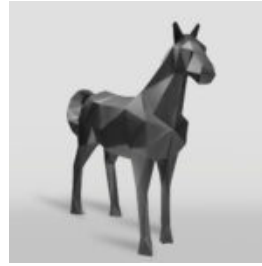

FIBERGLASS GEOMETRIC HORSE LARGE STATUE

Notice:
price Notes Local Taxes, Delivery Cost and Retail Packaging.
Minimum Order...