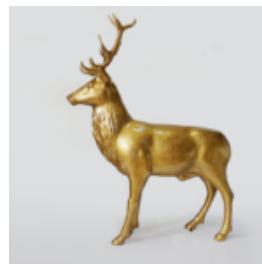

DECORATIVE 3D FIGURE - BIG RED DEER

Article Number:
F006 Red
Product Description:
Life-size Deer
Material:
Glass Laminate...