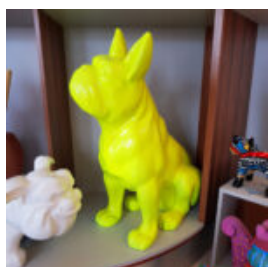

MIDDLE SIZE SEATED BULLDOG

Notice:
Price does not include local taxes, delivery cost and retail packaging.
Minimum...