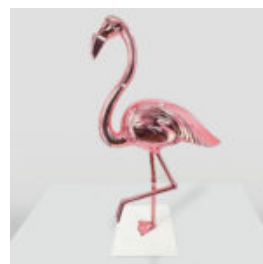

DECORATIVE 3D FLAMINGO FIGURE - CHROMED

Article Number:
F2-1-3
Product Description:
Decorative flamingo figure - chrome...