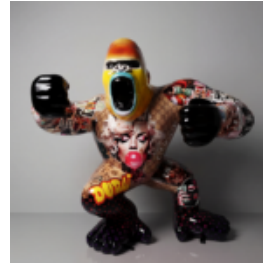

LARGE GORILLA XL – DUBAI THEME

Article Number:
G1-1-10
Product Description:
Large Gorilla XL – wrapped in a Dubai-themed...