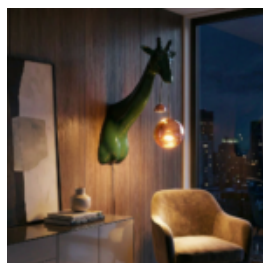

DECORATIVE LAMP GIRAFFE ON THE WALL

Article Number: Wall Lamp - Giraffe Product
Description: Large decorative giraffe lamp mounted...