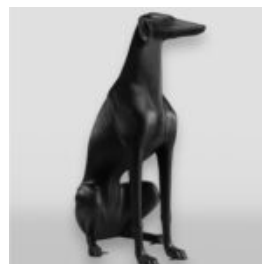

LARGE FIBERGLASS GREYHOUND BLACK STATUE

Notice:
price Notes Local Taxes, Delivery Cost and Retail Packaging.
Minimum Order...