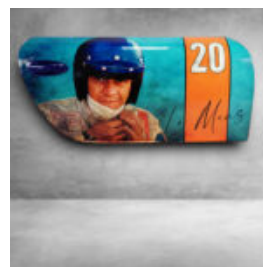

911 CAR DOORS - MOTIF 7

Article Number:
Theme 7
Product Description:
911 car doors - made using foil wrapping...