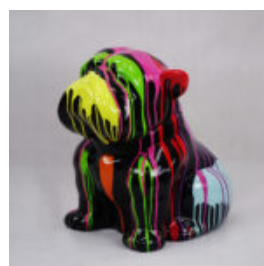

BULLDOG ANGELO 40CM DOG - TRASH

article number:
B1-15-35
Product description:
Bulldog Angelo Trash
Material:...