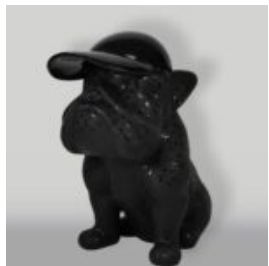

DOG BULLDOG WITH CAP - MATTE

Article number: B1-1-4
Product description: Bulldog with Cap - Matte, adorned
Material: Glass...