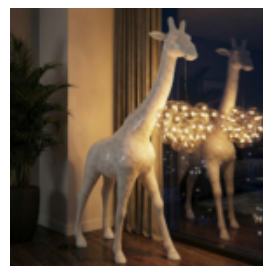

LARGE GIRAFFE 230CM LAMP – BEIGE VERSION WITH SPOTS

Article Number: Giraffe Figure 230cm LAMP cream
Product Description: Large giraffe 230cm,...