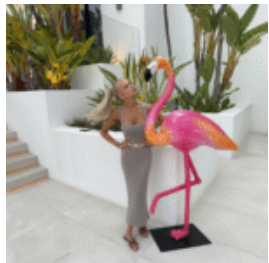

DECORATIVE FIGURE LARGE 3D FLAMINGO - PINK MANGO

Article Number: F2-2-3 Product Description:
Decorative Flamingo Figure - in Pink Mango color....