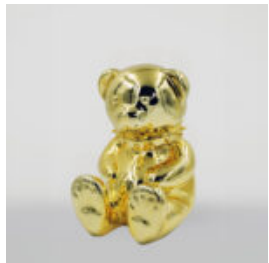

BEAR H-31 CM WITH SPIKED COLLAR IN GOLD VERSION

Article number:
M2-3-15

Product description:
31cm teddy bear with a gold-colored chrome
spike...