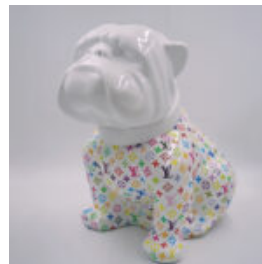

BULLDOG ANGELO 60CM DOG - COLORFUL MONOGRAM

article number:
B1-14-24
Product description:
Bulldog Angelo 60cm - Colorful...