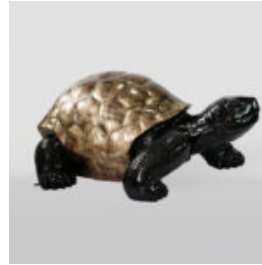

LARGE FIGURE OF A WALKING TURTLE - GOLD PATINA

Article Number:
Z2-2-2
Product Description:
Large figure of a walking turtle - gold...