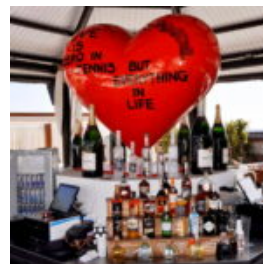

BIG FIBERGLASS HEART MODEL - SINGLE COLOR

Article number:
Big Heart.

Description:
Big Fiberglass Heart Model - Single...