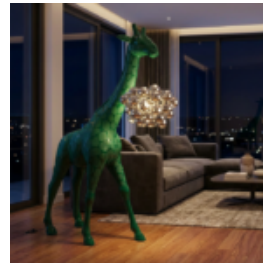

LARGE GIRAFFE 230CM LAMP – GREEN VERSION WITH SPOTS

Article Number: Giraffe Figure 230cm LAMP green
Product Description: Large giraffe 230cm,...