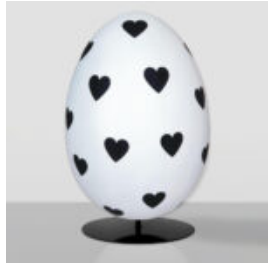

DECORATIVE FIGURE XXL EASTER EGG

Article Number:JajkaWielkanocneXXL
Product Description:Large decorative Easter
egg figure
The...