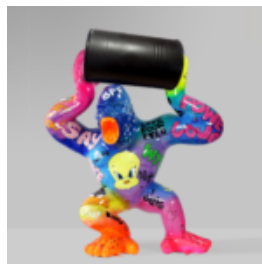

## BIG GORILLA - LOONEY TUNES

Article number:  
G1-1-2

Product description:  
Large gorilla - Looney Tunes

Material:  
Glass...