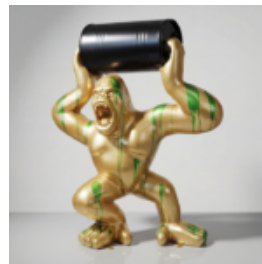

LARGE GOLDEN GORILLA WITH BARREL – GREEN TRASH

Article number:

G1-5-8

Product description:
Large golden gorilla with a barrel - Green...