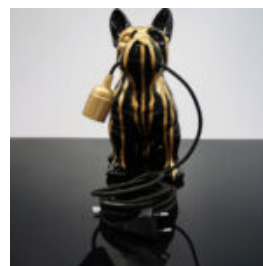

DECORATIVE FIGURE FRENCH BULLDOG LAMP - DESIGN VII

Article Number: C200s LAMP
Product Description: Black decorative figure with golden accents -...