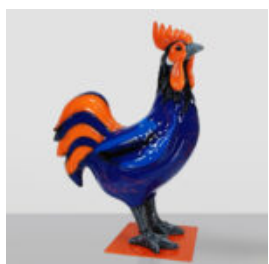

LARGE BLUE ROOSTER FIGURE

Article Number: Rooster - Blue Product
Description: Large Rooster Figure in Blue
Version - Matte...