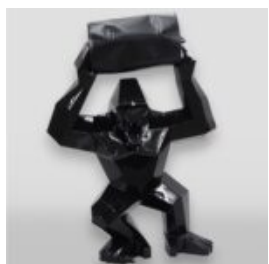

GORILLA TONO SQUARE XL - ONE COLOR

Article number:
G1-11-1
Product description:
Gorilla Tono square XL - one...