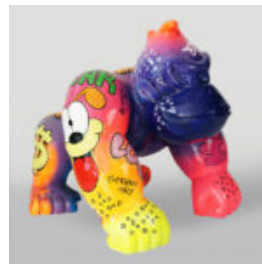

DONKEY KONG - KINGA

Numer artykułu:
G1-14-5
Opis produktu:
Donkey Kong - Kinga z motywem Garfielda i...