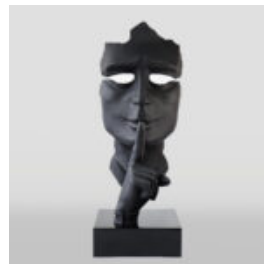

LARGE MASK ON STAND

Article number: M3-1-6
Product description: Large mask on a stand
Material: Glass laminate...