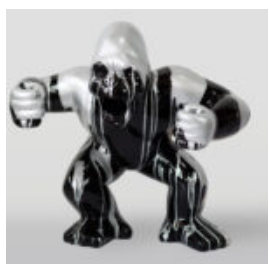

BLACK GORILLA L - SILVER TRASH

Article number:
G1-3-1
Product description:
Black gorilla L - silver trash

Material:
Polyester...