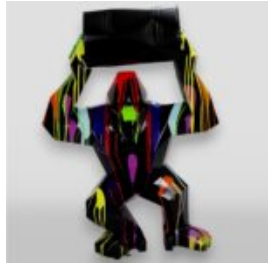

GORILLA TONO SQUARE XL - BLACK TRASH

Article number:
G1-11-4

Product description:
Gorilla Tono square XL - Black...

GORILLA TONO XL - BLACK TRASH

Article number:
G1-6-1

Product description:
Gorilla Tono XL - Black Trash

Material:
Glass...