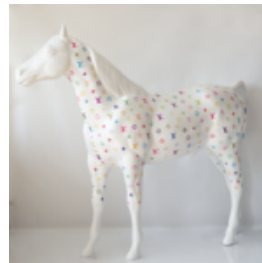

Material:...

LARGE WALKING TURTLE FIGURINE.

Item number:
Z2-2-1

Product description:
Large walking turtle figurine

H- 63cm L-196cm W...

FULL-SIZE HORSE - MONOGRAM

Item Number: P74
Product Description: Full-size Horse - Monogram
Material: Glass laminate...