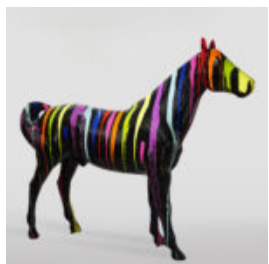

GORILLA TONO SQUARE XL - SMARTIE

Article number:
G1-11-5

Product description:
Gorilla Tono square XL - Hand-painted...

DECORATIVE 3D FLAMINGO FIGURE - CHROMED

Article Number:
F2-1-3
Product Description:
Decorative flamingo figure - chrome...