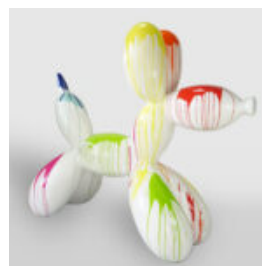

BALLOON DOG - LARGE DECORATIVE FIGURE - WHITE TRASH

Article Number:
B2-1-7
Product Description:
Balloon Dog - Large Black Decorative Figure in...