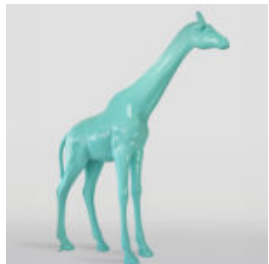

Material:
Glass laminate...

FISH XL - BLACK SPLASH

Article number:
R1-1-1

Product description:
XL Fish - black splash

Material:
Glass laminate...

LARGE LIFE-SIZED GIRAFFE FIGURE - SEAFOAM

Article Number:
F041 - seafoam