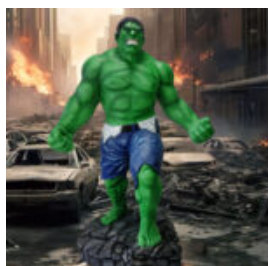

LARGE HULK FIGURE

Article Number:
Hulk
Product Description:
Large Hulk Figure on a base made of...