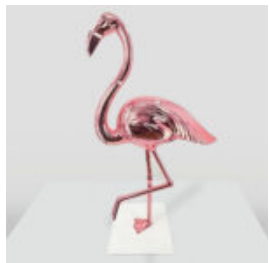

DECORATIVE 3D FLAMINGO FIGURE - CHROMED

Article Number:
F2-1-3
Product Description:
Decorative flamingo figure - chrome...