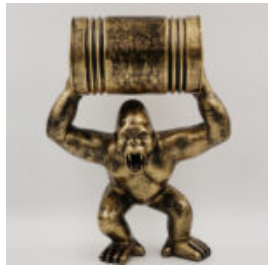

GORILLA TONO XS - PATINA

Article number:
G1-7-1

Product description:
Gorilla Tono XS - Patina

Material:
Polyester resin...