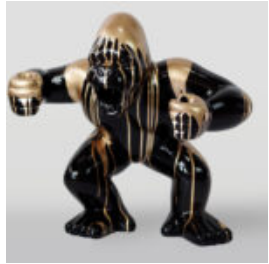

BLACK GORILLA L - GOLDEN TRASH

Article number:
G1-3-2

Product description:
Black gorilla L - golden trash

Material:
Polyester...