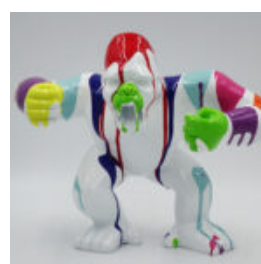

Material:
Glass laminate...

GORILLA TONO XL - ONE COLOR

Article number:
G1-6-3

Product description:
Gorilla Tono XL - one color

Material:
Glass...

GORYL XS - TRASH

Article number:
G1-4-2

Product description:
Gorilla XS - trash