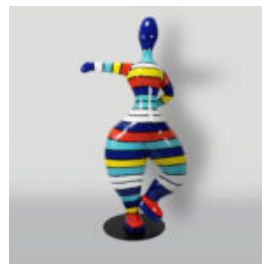

LARGE FIGURE OF A DOLL IN STRIPES

Article Number:
Doll in Stripes
Product Description:
Large figure of a hand-painted doll in...