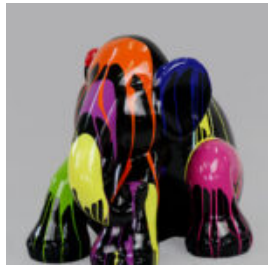

SITTING ELEPHANT L - PAINTED

Article number:
S3-4-3

Product description:
Sitting elephant L - painted

Material:
Polyester...

SITTING ELEPHANT L - WHITE TRASH

Article number:
S3-4-1

Product description:
Sitting Elephant L - White...