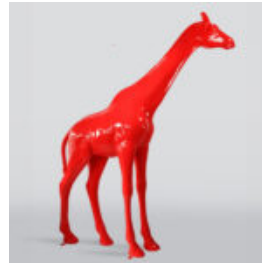

LARGE LIFE-SIZED GIRAFFE FIGURE - RED

Article number:
F041 - red
Product description:
Large life-sized giraffe figure -...