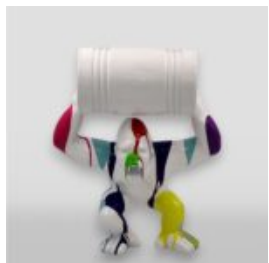

GORILLA TONO XS - WHITE TRASH

Article number:
G1-7-3

Product description:
Gorilla Tono XS - White Trash

Material:
Polyester...