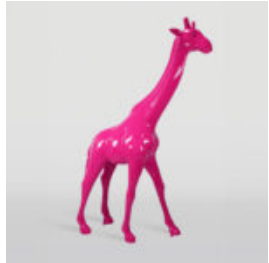

LARGE GIRAFFE 230CM PINK VERSION

article number:
Figure Giraffe 230cm

Product description:
Large giraffe 230cm pink...