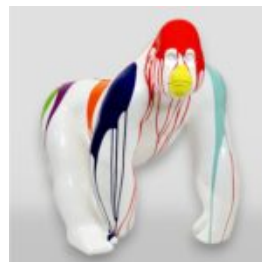

GORILLA JUNGLE - ONE COLOR

Article number:
G1-10-3
Product description:
Gorilla Jungle - one color
Material:
Glass...

GORILLA JUNGLE - BLACK TRASH

Article number:
G1-10-2
Product description:
Gorilla Jungle - Black trash
Material:
Glass...