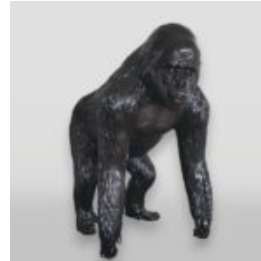

FIBERGLASS GORILLA LARGE HANDMADE STATUE - SINGLE COLOR

Article number:
gorilla

Description:
Fiberglass Gorilla Large Handmade Statue...