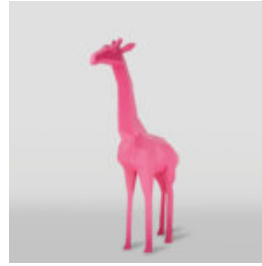

SMALL FIGURE GEOMETRIC GIRAFFE PINK

Article Number:
140GeometricGiraffe
Product Description:
Pink Geometric...