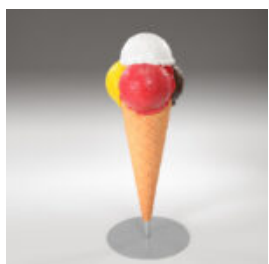

SMALL ADVERTISING FIBERGLASS SCOOP ICE CREAM

Article number:
f118

Description:
Small Advertising Fiberglass scoop ice...