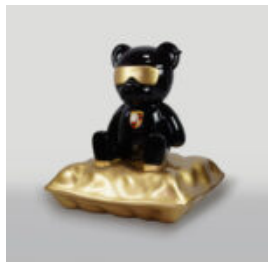

LARGE MASK ON STAND - IN BLUE PATCHES

Article number:
M3-1-5

Product description:
Large mask on stand - White with blue...

INDIAN-THEMED PANDA

Article number:
Panda Indie

Product description:
Panda made using the technique of wrapping...

PORSCHE TEDDY BEAR SITTING ON A PILLOW

Article Number:
M2-6-2

Product Description:
Teddy bear with glasses sitting on a...

LARGE GIRAFFE 230CM LAMP - YELLOW VERSION

Article number:
Giraffe figure 230cm LAMP
Product description:
Large giraffe 230cm yellow...