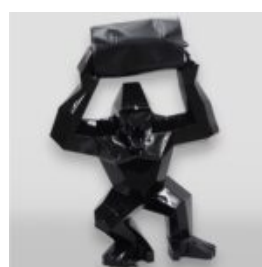

Article number:
S93

Product description:
Standing lion - patina

Material:
Glass laminate...

BLACK STANDING TIGER - GOLDEN TRASH

Article number:
S94

Product description:
Black tiger standing - golden trash

Material:
Glass...