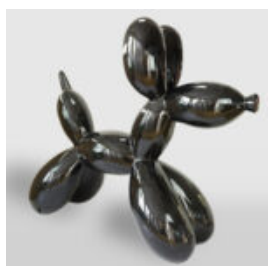

BALLOON DOG - LARGE DECORATIVE FIGURE - BLACK

Article Number:
B2-1-6
Product Description:
Balloon Dog - Large Black Decorative...