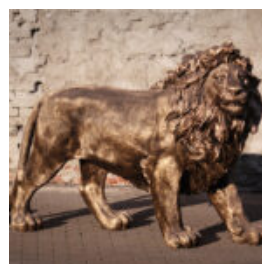

Product description:
Black Panther standing in natural dimensions -...

SITTING LION - GOLDEN MANE, PAINTED

Article number:
S92

Product description:
Sitting lion - golden mane, painted

Material:
Glass...

STANDING LION - PATINA