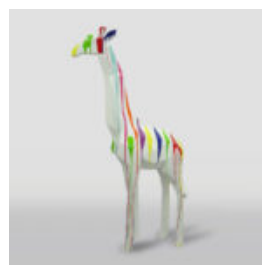

LARGE GEOMETRIC GIRAFFE FIGURE MADE OF LAMINATE - WHITE TRASH

article number:
S38

Product description:
Large geometric giraffe figure made of...