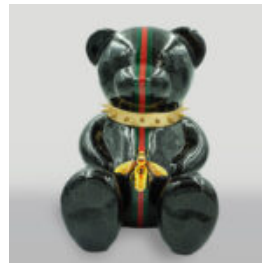

BLACK G BEAR H-45CM

Article number:
M2-4-2

Product description:
Teddy bear G black

Material: Polyester resin - ...