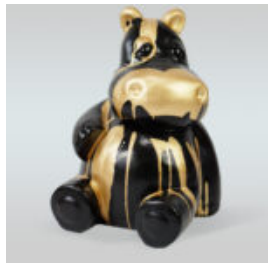

BLACK HIPPO 40CM - GOLDEN TRASH

Article number:
S87
Product description:
Hippo 40cm - black gold trash
Material:
Polyester...