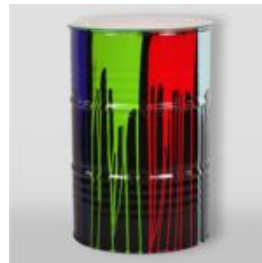

BARREL - BLACK TRASH

Article number:
B3-1-2
Product description:
Barrel - black...