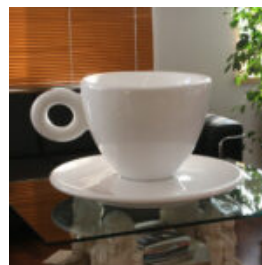

FIBERGLASS 3D GORILLA MODEL WITH CLOSED MOUTH

Article number:
Gorilla Closed Mouth

Description:
Closed Mouth Gorilla...

LARGE FIBERGLASS CITY DECORATION GLOBE Ø-150CM

Article number:
globe Ø-150cm

Description:
Large Ø-150cm fiberglass...