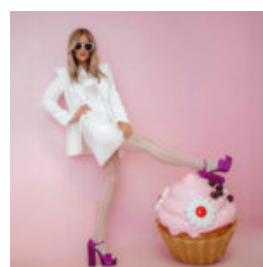

ADVERTISING CUPCAKE FIBERGLASS WALL MOUNT FIGURE

Notice:
Price does not include local taxes, delivery cost and retail packaging.
Minimum...