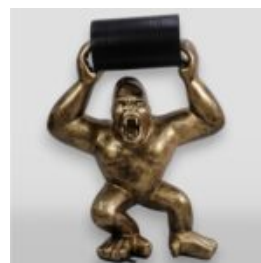

Material:
Glass...

PENGUIN 100 CM - SILVER PATCHES

Article number:
P3-1-4

Product description:
Penguin 100 cm - silver stripes

Material:
Glass...

GORILLA TONO XL - PATINA

Article number:
G1-6-2

Product description:
Gorilla Tono XL - Patina