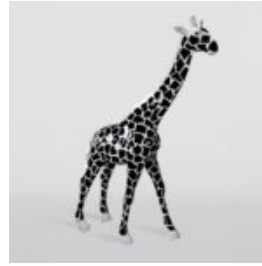

LARGE CAN RED BULL - KINGA

Article number:
P1-3-2
Product description:
Large Red Bull Can - Kinga
Material:
Glass...

LARGE GIRAFFE 230CM COLOR ZEBRA

article number:
Figure Giraffe 230cm

Product description:
Large giraffe 230cm white,...