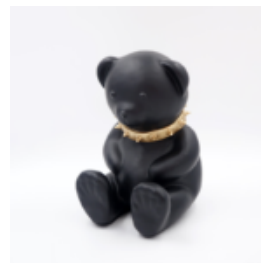

Material:
Polyester...

BEAR H-31 CM - RED MATTE

Article number:
M2-3-10

Product description:
Bear H-31 cm - red matte

Material:
Polyester...

BEAR H-31 CM - BLACK MATTE

Article number:
M2-3-11

Product description:
Bear H-31 cm - matte black