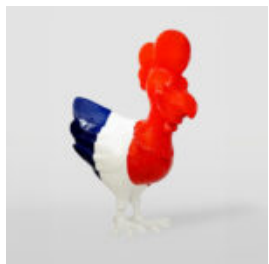

LARGE DECORATIVE ROOSTER FIGURE IN THREE COLORS H-190CM

Article number:
Product description:
Large decorative figure of a rooster in blue, red, and...