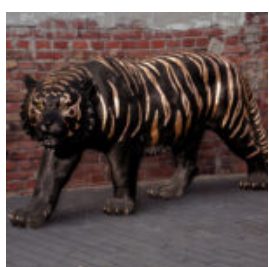

BLACK STANDING TIGER - GOLDEN TRASH

Article number:
S94

Product description:
Black tiger standing - golden trash

Material:
Glass...