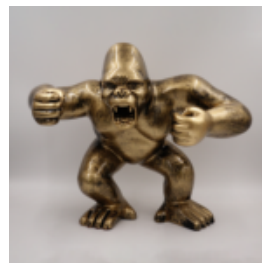

GORILLA S - PATINA

Article number:
G1-8-1

Product description:
Gorilla S - patina

Material:
Polyester resin -...