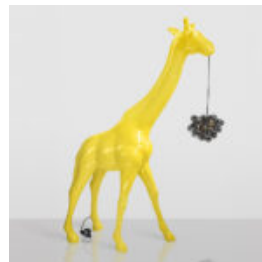

CLASSIC XL WINE BOTTLE

Article number/name: ButelkaWina2 Product description: A large advertising figure of a wine...

BULL FIBERGLASS ANIMAL FIGURE - SINGLE COLOR

Article number:
life size bull

Description:
Bull Fiberglass Animal Figure -...

LARGE MASK ON STAND - IN BLUE PATCHES

Article number:
M3-1-5

Product description:
Large mask on stand - White with blue...

INDIAN-THEMED PANDA

Article number:
Panda Indie

Product description:
Panda made using the technique of wrapping...

PORSCHE TEDDY BEAR SITTING ON A PILLOW

Article Number:
M2-6-2

Product Description:
Teddy bear with glasses sitting on a...

LARGE GIRAFFE 230CM LAMP - YELLOW VERSION

Article number:
Giraffe figure 230cm LAMP
Product description:
Large giraffe 230cm yellow...

DECORATIVE FIGURE SANTA CLAUS COCA-COLA

Article Number: SantaClausCoca-Cola
Product Description: Large decorative figure of Coca-Cola's...

FERRARI TEDDY BEAR SITTING ON A PILLOW

Article Number: M2-6-3
Product Description: Teddy bear with glasses sitting on a...