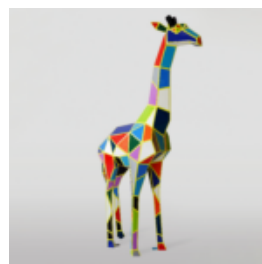

A LARGE GEOMETRIC GIRAFFE FIGURE FROM LAMINATE - ARLECCHINO

article number:
S39ar

Description:
A Large Geometric Giraffe Figure From Laminate -...