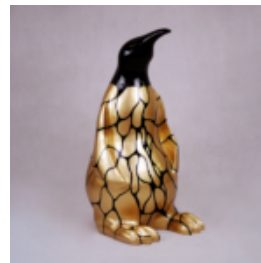

Material:
Polyester resin -..

HIPPO 40CM - ONE COLOR

Article number:
S52

Product description:
Hippo 40cm - One color

Material:
Polyester resin -..

PENGUIN 100 CM - GOLDEN PATCHES

Article number:
P3-1-5

Product description:
Penguin 100 cm - golden patches