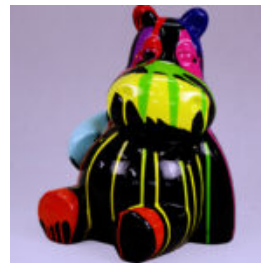

HIPPO 40CM - BLACK TRASH

Article number:
S51

Product description:
Hippo 40cm - black trash

Material:
Polyester resin -..