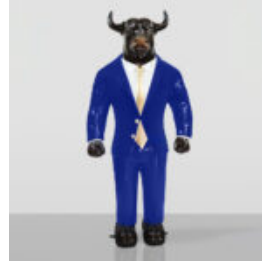

COMMERCIAL FACILITIES

DECORATION LARGE EASTER EGG 3D FIGURE

Notice:
Price does not include local taxes, delivery cost and retail packaging.
Minimum...

DECORATIVE FIGURE STANDING CROCODILE IN A SUIT

Item Number: GarniturKrokodyl Product Description: Large standing crocodile golfer in a suit...

DECORATIVE FIGURE OF A STANDING GORILLA IN A SUIT

Article Number:GarniturGoryl Product Description:Large standing gorilla mafioso in a suit....

DECORATIVE FIGURE OF A STANDING BULL IN A SUIT

Article Number:GarniturByk Product Description:Large standing bull in a suit, exuding bold...