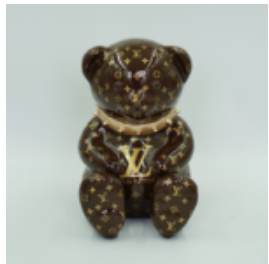

BEAR MONOGRAM H-31CM

Article number:
M2-3-6

Product description:
Bear - monogram

Material: Polyester resin - ...