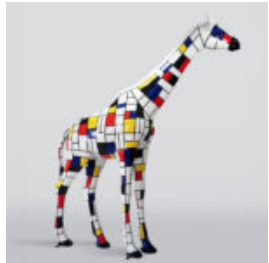

LARGE FEMALE FIGURE

Article Number:
Woman Love
Product Description:
Large red figure of a woman hand-painted with...

LARGE LIFE-SIZED GIRAFFE FIGURE - MONDRIAN

Article number:
F041 - Mondrian
Product description:
Large life-sized giraffe figure -...