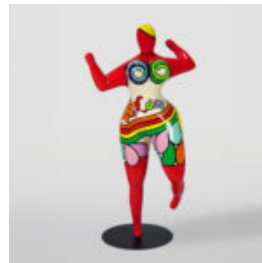

LARGE FEMALE FIGURE

Article Number:
Woman Love
Product Description:
Large red figure of a woman hand-painted with...