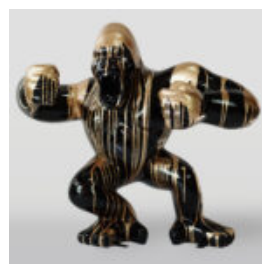

BLACK GORILLA XL - GOLDEN TRASH

Article number:
G1-2-1

Product description:
Black gorilla XL - golden...