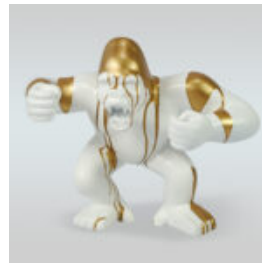

WHITE GORILLA XS - GOLDEN TRASH

Article number:
G1-4-1
Product description:
Gorilla XS - white gold trash
Material:
Polyester...