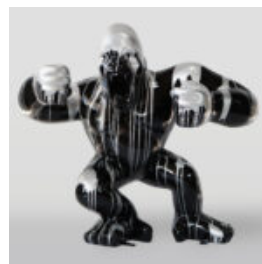

BLACK GORILLA XL - SILVER TRASH

Article number:
G1-2-1

Product description:
Black gorilla XL - silver...