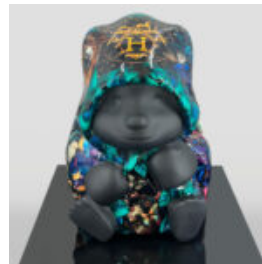

INDIAN-THEMED PANDA

Article number:
Panda Indie

Product description:
Panda made using the technique of wrapping...