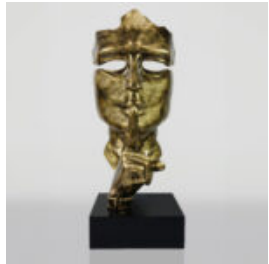

LARGE MASK ON STAND - SILVER PATINA

Article number:
M3-1-2

Product description:
Large mask on base - silver patina

Material:
Glass...

MASK WITH FINGER - WHITE AND BLACK

Article Number:
M3-2-1
Product Description:
Mask with Finger - White and...