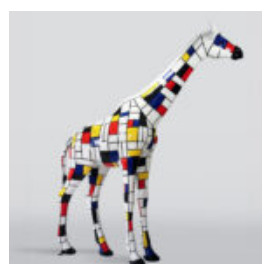

LARGE LIFE-SIZED GIRAFFE FIGURE - MONDRIAN

Article number:
F041 - Mondrian
Product description:
Large life-sized giraffe figure -...