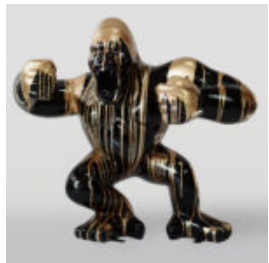

BLACK GORILLA XL - GOLDEN TRASH

Article number:
G1-2-1

Product description:
Black gorilla XL - golden...