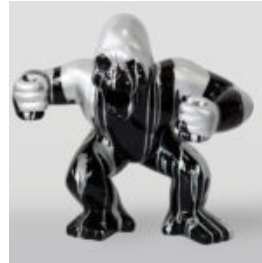

BLACK GORILLA L - SILVER TRASH

Article number:
G1-3-1

Product description:
Black gorilla L - silver trash

Material:
Polyester...