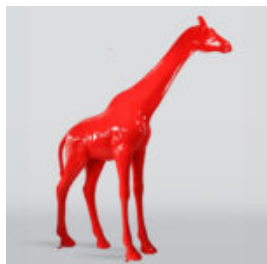

LARGE LIFE-SIZED GIRAFFE FIGURE - RED

Article number:
F041 - red
Product description:
Large life-sized giraffe figure -...