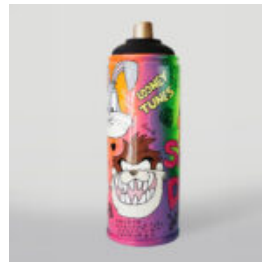

LOONEY TUNES-THEMED SPRAY

Article number:
S3-1-1
Product description:
Large spray painted artwork in Looney Tunes motif...