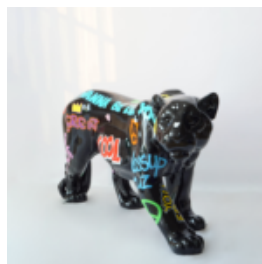

STANDING LIFE-SIZE PANTHER - GRAFFITI

Article number:
P2-1-9

Product description:
Life-size standing panther - graffiti

Material:...