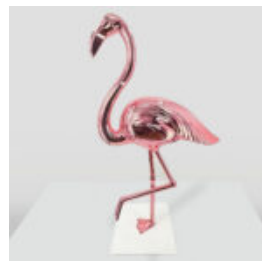

DECORATIVE 3D FLAMINGO FIGURE - CHROMED

Article Number:
F2-1-3
Product Description:
Decorative flamingo figure - chrome...