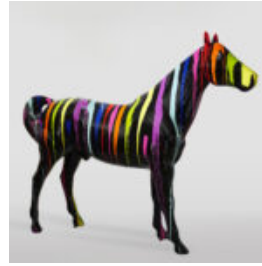

## BEAR H-31 CM WITH A TIGER-THEMED SPIKED COLLAR

Article number:  
M2-3-18

Product description:  
31cm teddy bear with a silver spiked collar and...