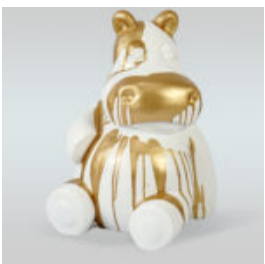

WHITE HIPPO 40CM - GOLDEN TRASH

Article number:
S86

Product description:
Hippo 40cm - white gold trash

Material:
Polyester...