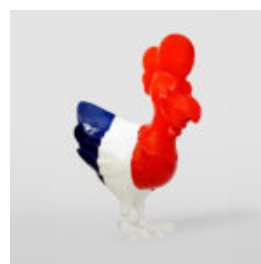

LARGE DECORATIVE ROOSTER FIGURE IN THREE COLORS H-190CM

Article number:

Product description:
Large decorative figure of a rooster in blue, red, and...