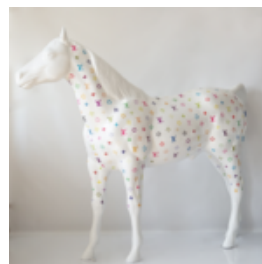

FULL-SIZE HORSE - MONOGRAM

Item Number: P74
Product Description: Full-size Horse - Monogram

Material: Glass laminate...