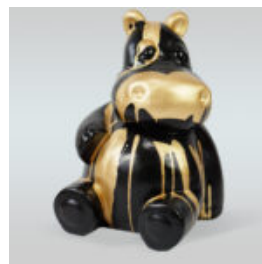

BLACK HIPPO 40CM - GOLDEN TRASH

Article number:
S87

Product description:
Hippo 40cm - black gold trash

Material:
Polyester...