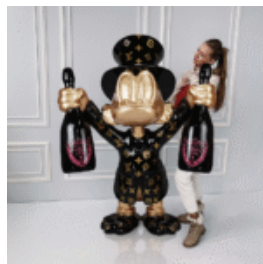

## DAISY BAD GIRL

Product description:  
Decorative figure – Daisy Duck Bad Girl  
Material:  
Composite / PWS...

## DECORATIVE FIGURINE – LARGE SCROOGE MCDUCK

Product Description: Large decorative figurine of Scrooge McDuck. Material: PWS glass laminate...