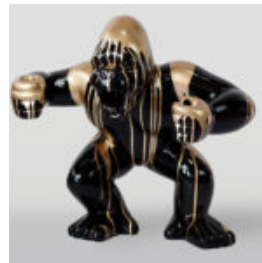

BLACK GORILLA L - GOLDEN TRASH

Article number:
G1-3-2

Product description:
Black gorilla L - golden trash

Material:
Polyester...