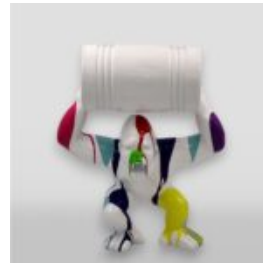

GORILLA TONO XS - WHITE TRASH

Article number:
G1-7-3

Product description:
Gorilla Tono XS - White Trash

Material:
Polyester...