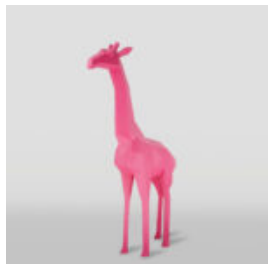

SMALL FIGURE GEOMETRIC GIRAFFE PINK

Article Number:
140GeometricGiraffe
Product Description:
Pink Geometric...