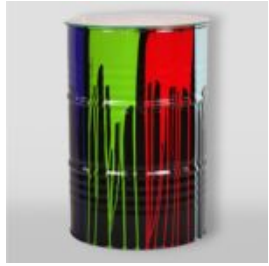

BARREL - BLACK TRASH

Article number:
B3-1-2

Product description:
Barrel - black...