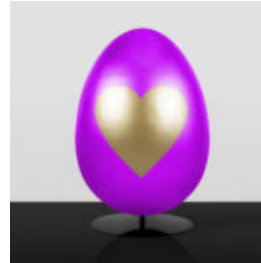

DECORATION LARGE EASTER EGG 3D FIGURE

Notice:
Price does not include local taxes, delivery cost and retail packaging.
Minimum...