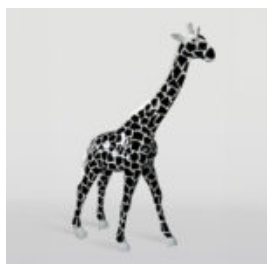

LARGE GIRAFFE 230CM PATCH VERSION

article number:
Figure Giraffe 230cm
Product description:
Large giraffe 230cm white...