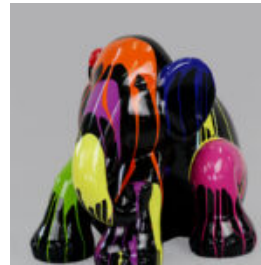

SITTING ELEPHANT L - BLACK TRASH

Article number:
S3-4-2

Product description:
Sitting elephant L - black...