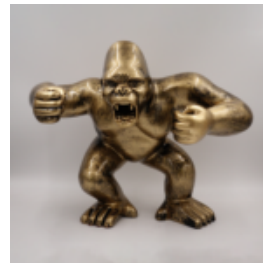

## GORILLA TONO XS - PATINA

Article number:  
G1-7-1

Product description:  
Gorilla Tono XS - Patina

Material:  
Polyester resin...