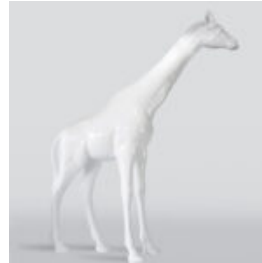

LARGE LIFE-SIZE GIRAFFE FIGURE - WHITE

Article number:
F041 - white

Product description:
Large life-size giraffe...