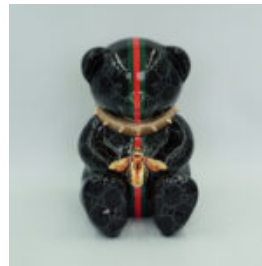

## KARL LAGERFELD APPLE 40CM

article number:  
J1-1-1

Product description:  
Karl Lagerfeld apple

Material: ...