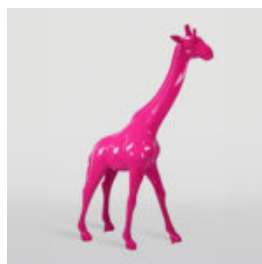

LARGE GIRAFFE 230CM PINK VERSION

article number:
Figure Giraffe 230cm
Product description:
Large giraffe 230cm pink...