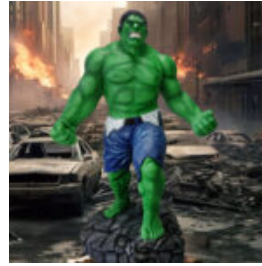

LARGE HULK FIGURE

Article Number:
Hulk
Product Description:
Large Hulk Figure on a base made of...