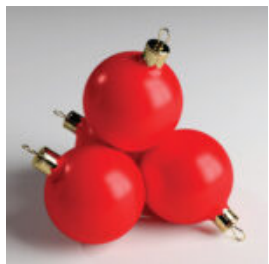

LARGE FIBERGLASS CHRISTMAS BALL FIGURE

Article number: Christmas ball

Description: Large Fiberglass Christmas Ball...