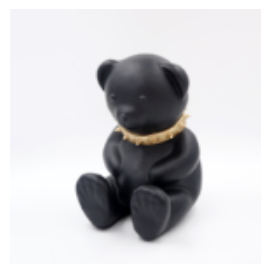

BEAR H-31 CM - BLACK MATTE

Article number:
M2-3-11

Product description:
Bear H-31 cm - matte black

Material:
Polyester...