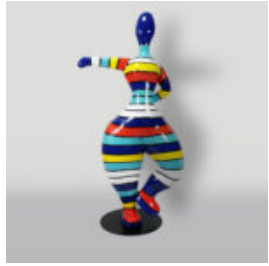

LARGE FIGURE OF A DOLL IN STRIPES

Article Number:
Doll in Stripes
Product Description:
Large figure of a hand-painted doll in...