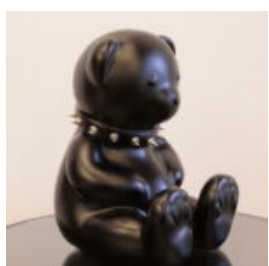

RESIN TEDDY BEAR DECORATION FIGURE - SINGLE COLOR

Article number: Teddy

Description: Resin Teddy Bear Decoration Figure -...