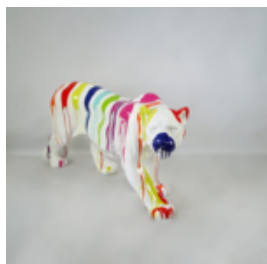

PANTERA STOJĄCA NATURALNYCH WYMIARÓW - MULTICOLOR

Numer artykułu:
P2-1-8

Opis produktu:
Pantera stojąca naturalnych wymiarów -...

Material:...