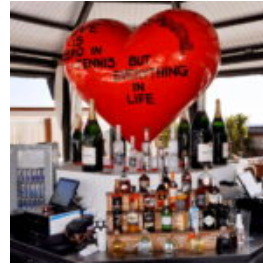

BIG FIBERGLASS HEART MODEL - SINGLE COLOR

Article number: Big Heart.

Description: Big Fiberglass Heart Model - Single...