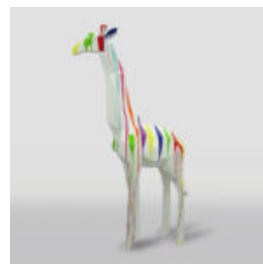

## A LARGE GEOMETRIC GIRAFFE FIGURE FROM LAMINATE - PATINA

article number:  
S39

Product description:  
A large geometric giraffe figure from...