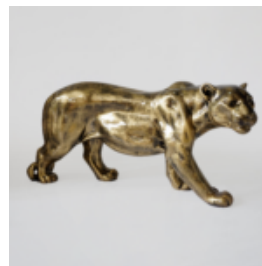

NATURAL PATINA PANTHER FIGURINE

Article number:
P2-1-4

Product description:
Life-sized standing panther - patina

Material:...