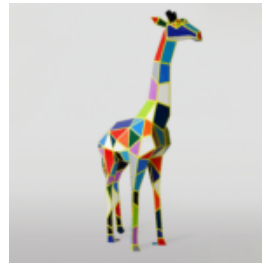

## A LARGE GEOMETRIC GIRAFFE FIGURE FROM LAMINATE - ARLECCHINO

article number:  
S39ar

Description:  
A Large Geometric Giraffe Figure From Laminate -...