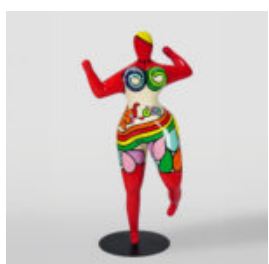

LARGE FEMALE FIGURE

Article Number:
Woman Love
Product Description:
Large red figure of a woman hand-painted with...