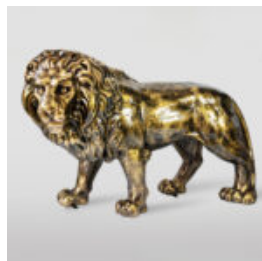

STANDING LION - GOLD PATINA

Article number:
s93-2
Product description:
Standing lion - patina
H- 125cm L -...