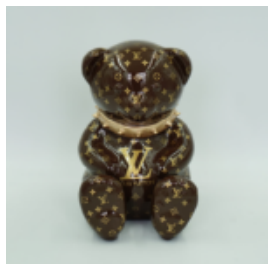

BEAR MONOGRAM H-31CM

Article number:
M2-3-6

Product description:
Bear - monogram

Material: Polyester resin -...