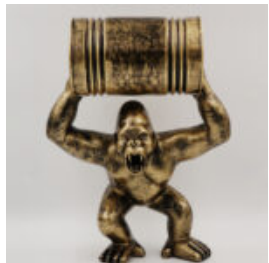

GORILLA TONO XS - PATINA

Article number:
G1-7-1

Product description:
Gorilla Tono XS - Patina

Material:
Polyester resin...