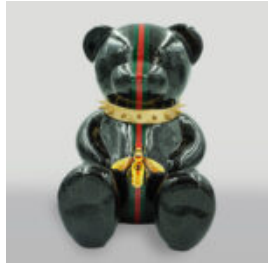

BLACK G BEAR H-45CM

Article number:
M2-4-2

Product description:
Teddy bear G black

Material: Polyester resin -...