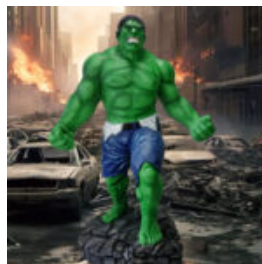

LARGE DECORATIVE FIGURE OF THE ROOSTER IN THREE COLORS H-190CM

article number:

Product description:
A large decorative figure of a rooster in blue,...

GIANT GOLF BALL

Article Number:
Golf Ball
Product Description:
Large golf ball on a black...

LARGE FIGURE OF A DOLL IN STRIPES

Article Number:
Doll in Stripes
Product Description:
Large figure of a hand-painted doll in...

LARGE HULK FIGURE

Article Number:
Hulk
Product Description:
Large Hulk Figure on a base made of...