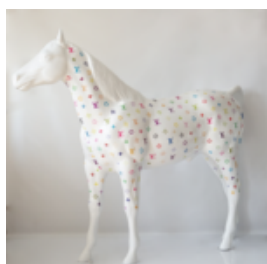

Material:...

LARGE WALKING TURTLE FIGURINE.

Item number:
Z2-2-1

Product description:
Large walking turtle figurine

H- 63cm L-196cm W...

FULL-SIZE HORSE - MONOGRAM

Item Number: P74
Product Description: Full-size Horse - Monogram
Material: Glass laminate...