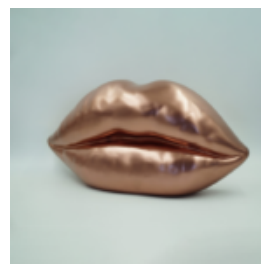

PINK GOLD LIPS

article number:
U1-1-9

Product description:
Pink gold lips

Material:
Polyester...