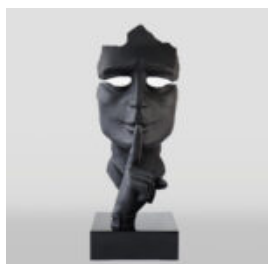

article number:
U1-1-8

Product description:
Black lips with a pink gradient L

...

LION WITH GOLDEN MANE

Article Number:
S02
Product Description:
Life-size lion figurine with golden...

DUŻA MASKA NA PODSTAWIE