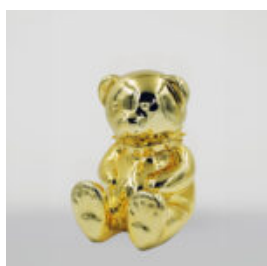

TEDDY BEAR H-31 CM WITH COLLAR WITH SPIKES GOLD VERSION

article number:
M2-3-15

Product description:
Miś 31cm with a collar with spikes in...