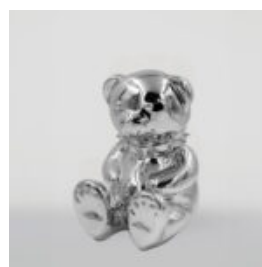

...

LARGE GIRAFFE 230CM COLOR ZEBRA

article number:
Figure Giraffe 230cm

Product description:
Large giraffe 230cm white,...

TEDDY BEAR H-31 CM WITH COLLAR WITH SPIKES SILVER VERSION

article number:
M2-3-16