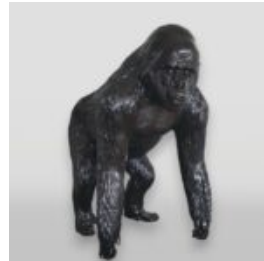

FIBERGLASS GORILLA LARGE HANDMADE STATUE - SINGLE COLOR

Article number:
gorilla

Description:
Fiberglass Gorilla Large Handmade Statue...