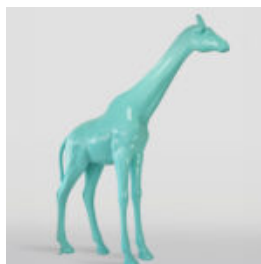

LARGE GIRAFFE 230CM PINK VERSION

article number:
Figure Giraffe 230cm

Product description:
Large giraffe 230cm pink...

LARGE WALKING TURTLE FIGURE - SMARTIES

Article Number:
Turtle - Smarties
Product Description:
Large walking turtle figure -...