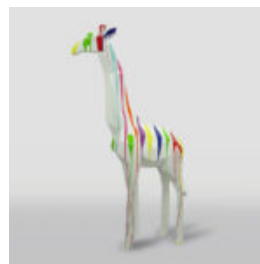

Numer artykułu:
G1-7-3

Opis produktu:
Goryl Tono XS - Biały Trash

Material:
Żywica...

A LARGE GEOMETRIC GIRAFFE FIGURE FROM LAMINATE - PATINA

article number:
S39

Product description:
A large geometric giraffe figure from...