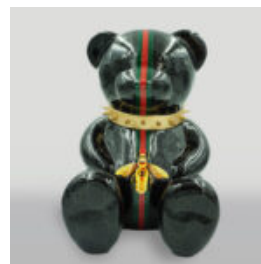

BEAR G BLACK H-45CM

article number:
M2-4-2

Product description:
Bear G Black

Material: polyester resin...