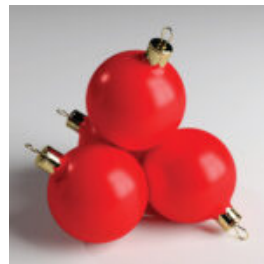

FIBERGLASS GORILLA LARGE HANDMADE STATUE - SINGLE COLOR

Article number:
gorilla

Description:
Fiberglass Gorilla Large Handmade Statue...

3D ADVERTISING FIGURE, LARGE MONOCHROME ROOSTER

Article number:
Rooster / Cock

Description:
Large Fiberglass Rooster Figure
...

LARGE FIBERGLASS CHRISTMAS BALL FIGURE

Article number:
Christmas ball

Description:
Large Fiberglass Christmas Ball...

ADVERTISING FIBERGLASS TOMATO FIGURE WITH A BRANCH