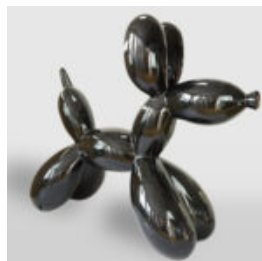

LARGE DECORATIVE FIGURE OF THE ROOSTER IN THREE COLORS H-190CM

article number:

Product description:
A large decorative figure of a rooster in blue,...

GIANT GOLF BALL

Article Number:
Golf Ball
Product Description:
Large golf ball on a black...

LARGE FIGURE OF A DOLL IN STRIPES

Article Number:
Doll in Stripes
Product Description:
Large figure of a hand-painted doll in...

LARGE HULK FIGURE

Article Number:
Hulk
Product Description:
Large Hulk Figure on a base made of...

BALLOON DOG - LARGE DECORATIVE FIGURE - WHITE TRASH

Article Number:
B2-1-7
Product Description:
Balloon Dog - Large Black Decorative Figure in...

BALLOON DOG - LARGE DECORATIVE FIGURE - BLACK

Article Number:
B2-1-6
Product Description:
Balloon Dog - Large Black Decorative...