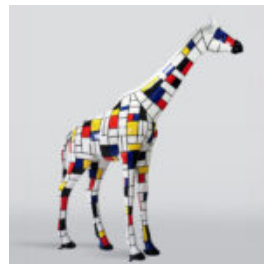

LARGE LIFE-SIZED GIRAFFE FIGURE - MONDRIAN

Article number:
F041 - Mondrian
Product description:
Large life-sized giraffe figure -...