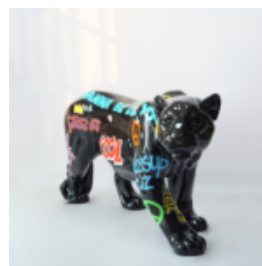

PANTHER STANDING LIFE-SIZE - GRAFFITI

Article number:
P2-1-9

Product description:
Life-sized standing panther - graffiti

Material:...