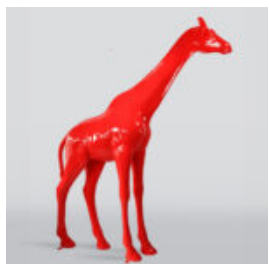

LARGE LIFE-SIZED GIRAFFE FIGURE - RED

Article number:
F041 - red
Product description:
Large life-sized giraffe figure -...