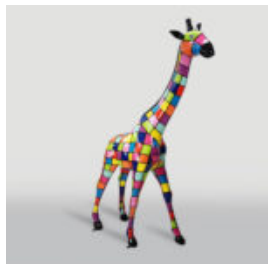

SMALL FIGURE GEOMETRIC GIRAFFE PINK

Article Number:
140GeometricGiraffe
Product Description:
Pink Geometric...

DECORATIVE 3D FIGURE - BIG RED DEER

Article Number:
F006 Red
Product Description:
Life-size Deer
Material:
Glass Laminate...