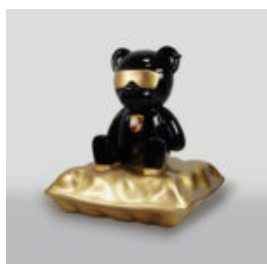

MIŚ SIEDZĄCY NA PODUSZCE PORSCHE

Numer artykułu:
M2-6-2
Opis produktu:
Miś z okularami siedzący na poduszce z motywem...