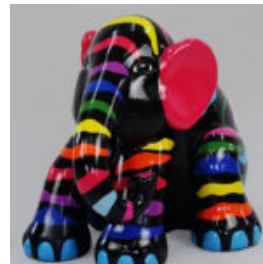

SUN SITTING L BLACK - STRIPES

article number:
S3-4-7

Product description:
Sun sitting L - black stripes

...