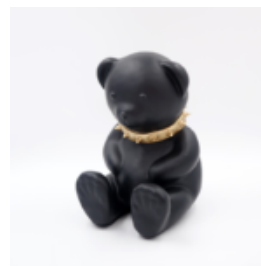

article number:
M2-3-9

Product description:
Teddy bear h -31 cm - green mat

...

TEDDY BEAR H -31 CM - RED MAT

article number:
M2-3-10

Product description:
Teddy bear h -31 cm - red mat

...

TEDDY BEAR H -31 CM - BLACK MAT