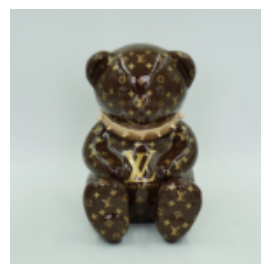

TEDDY BEAR MONOGRAM H-31CM

article number:
M2-3-6

Product description:
Miś - monogram

Material: polyester...