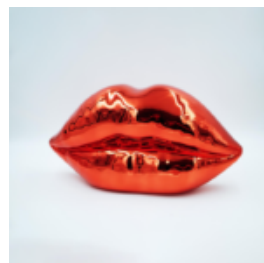

LIPS RED CHROME

article number:
U1-1-1
Product description:
Lips red chrome
Material:
Polyester...