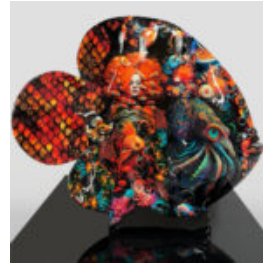

FISH XL OCEANARIA

Article Number:
R1-1-5
Product Description:
Fish XL made using the foil wrapping technique,...