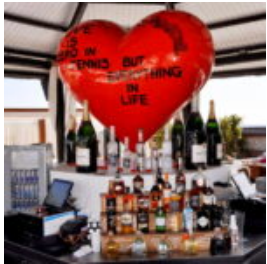

BIG FIBERGLASS HEART MODEL - SINGLE COLOR

Article number:
Big Heart.

Description:
Big Fiberglass Heart Model - Single...