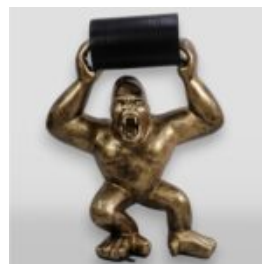

article number:
P3-1-5

Product description:
Penguin 100 cm - golden patches

...

PENGUIN 100 CM - SILVER PATCHES

article number:
P3-1-4

Product description:
Penguin 100 cm - silver patches

...

GORYL TONO XL - PATYNA