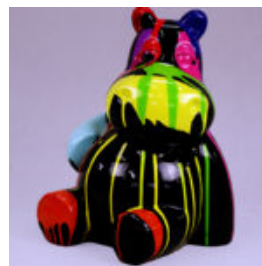

article number:
P3-1-1

Product description:
Penguin 100 cm - one color

Material...

PENGUIN 100 CM - STRIPES

article number:
P3-1-2

Product description:
Penguin 100 cm - stripes

Material...

HIPPO 40CM - BLACK TRASH