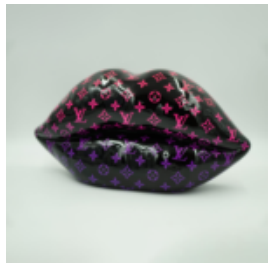

article number:
U1-1-6

Product description:
White lips with a pink gradient L

...

BROWN LIPS WITH A GOLDEN MONOGRAM

article number:
U1-1-7

Product description:
Brown lips with a golden monogram L

...

BLACK LIPS WITH A MONOGRAM - PINK GRADIENT