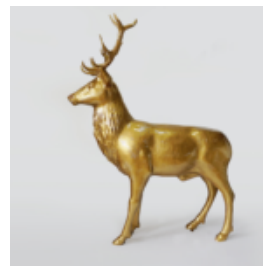

SMALL FIGURE GEOMETRIC GIRAFFE PINK

Article Number:
140GeometricGiraffe
Product Description:
Pink Geometric...

DECORATIVE 3D FIGURE - BIG RED DEER

Article Number:
F006 Red
Product Description:
Life-size Deer
Material:
Glass Laminate...

LARGE GIRAFFE 230CM - SMARTIE VERSION

Article Number:
Giraffe Figure 230cm
Product Description:
Large giraffe 230cm hand-painted in...

MASK ON BASE PORCELAIN MOTIF.

Article Number:
M3-3-1
Product Description:
Mask based on, entirely made using foil wrapping...