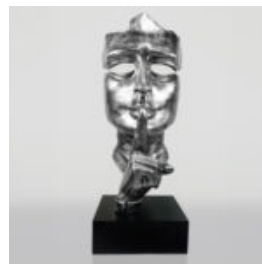

LARGE MASK BASED ON - SILVER PATINA

article number:
M3-1-2

Product description:
Large mask based on - silver patina

...