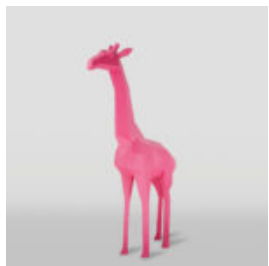

SMALL FIGURE GEOMETRIC GIRAFFE PINK

Article Number:
140GeometricGiraffe
Product Description:
Pink Geometric...

DECORATIVE 3D FIGURE - BIG RED DEER

Article Number:
F006 Red
Product Description:
Life-size Deer
Material:
Glass Laminate...