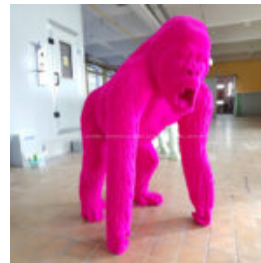

LARGE 3D FLOCKED FIBERGLASS GORILLA FIGURE

Article number:
Large 3d flocked fiberglass gorilla figure.

Description:
...