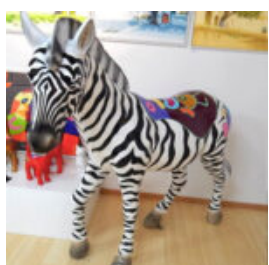

Description:
Large Fiberglass...

LARGE FIBERGLASS GIRAFFE SCULPTURE GF062

Article number:
gf062

Description:
Large Fiberglass Giraffe Sculpture

...

SMALL GIRAFFE RESIN DECORATION SCULPTURE

Article number:
giraffe figure

Description:
middle size giraffe figure

...

OUTDOOR ADVERTISING EYE-CATCHING WAFFLE MOCKUP

Notice:
Price does not include local taxes, delivery cost and retail packaging.
Minimum...

ZEBRA REALISTIC LIFE SIZE FIBERGLASS FIGURE