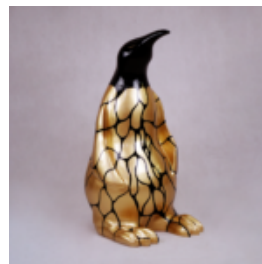

PENGUIN 100 CM - GOLDEN PATCHES

article number:
P3-1-5

Product description:
Penguin 100 cm - golden patches

...