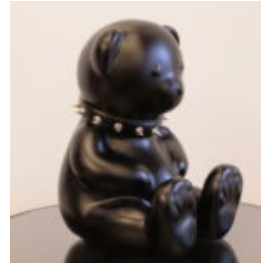

RESIN TEDDY BEAR DECORATION FIGURE - SINGLE COLOR

Article number:
Teddy

Description:
Resin Teddy Bear Decoration Figure -...