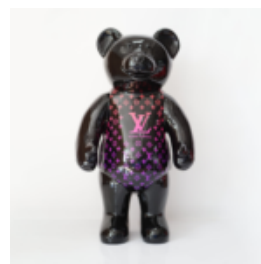

STANDING TEDDY BEAR MONOGRAM - PINK GRADIENT

article number:
M2-2-2

Product description:
Teddy bear figure with L motif - pink...