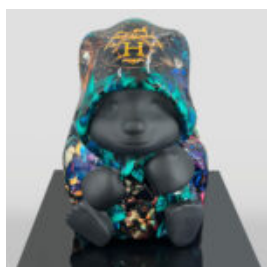

PANDA W MOTYWIE INDII

Numer artykułu:
Panda Indie
Opis produktu:
Panda wykonana techniką oklejania folią...