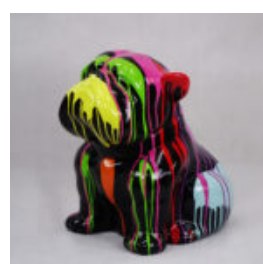

BULLDOG ANGELO 40CM DOG - TRASH

article number:

B1-15-35

Product description:
Bulldog Angelo Trash

Material:...