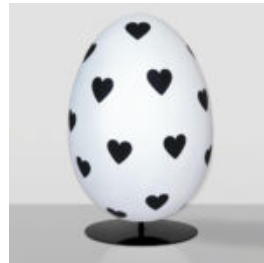

DECORATIVE FIGURE XXL EASTER EGG

Article Number:JajkaWielkanocneXXL
Product Description:Large decorative Easter egg figure
The...