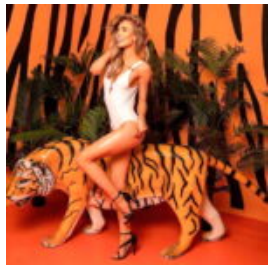

LARGE TIGER FIBERGLASS FIGURE

Notice:
Price does not include local taxes, delivery cost and retail packaging.
Minimum...