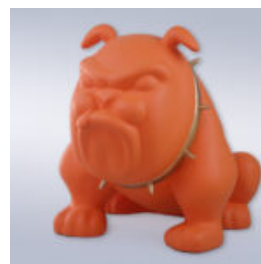

## BULLDOG AVELLA DOG 22CM - BLUE MAT

article number:  
B1-13-17

Product description:  
Bulldog Avella 22cm - blue mat

...