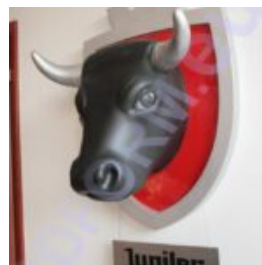

FIBERGLASS ADVERTISING / DECORATION BULL HEAD FIGURE

Article number:
bull head

Description:
Fiberglass Advertising / Decoration...