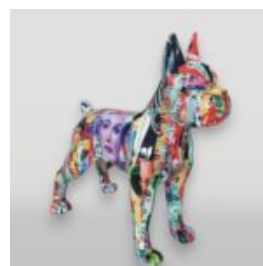

BOXER DOG RESIN DECORATIVE FIGURE - POP ART EDITION.

Article number:
C198

Description:
Boxer Dog Resin Decorative Figure - Pop Art...