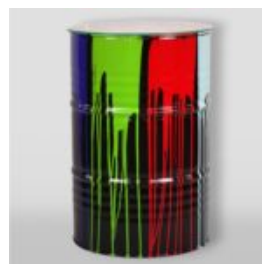

BARREL - BLACK TRASH

Article number:
B3-1-2

Product description:
Barrel - black...