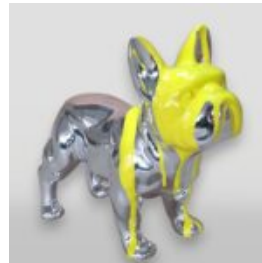

SMALL STANDING RESIN BULLDOG FIGURINE - CHROME AND PAINT EDITION

Notice:
Price does not include local taxes, delivery
cost and retail packaging.
Minimum...