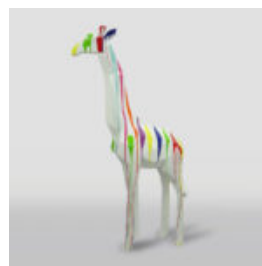

## A LARGE GEOMETRIC GIRAFFE FIGURE FROM LAMINATE - PATINA

article number:  
S39

Product description:  
A large geometric giraffe figure from...