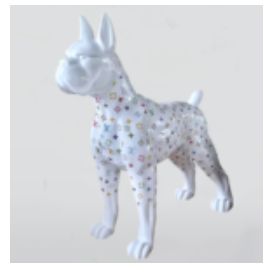

LARGE BOXER DOG FIGURINE - MONOGRAM

Item Number: B1-C198xl
Product Description: Large Boxer dog figurine - monogram
Material:...