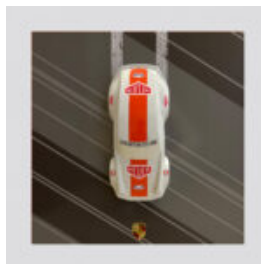

CAR MODEL 911 ON BASE - MOTIF 20

Article Number:
Car with Base 20
Product Description:
Model of car 911 on base for wall...