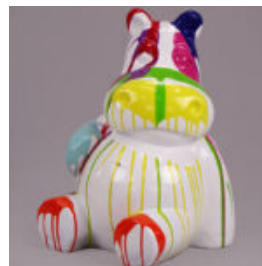

HIPPO 40CM - WHITE TRASH

Article number:
S50

Product description:
Hippo 40cm - white trash

Material:
Polyester resin -...