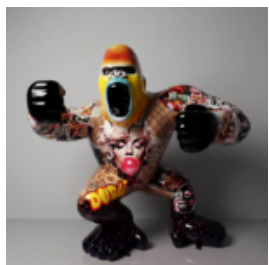

## DECORATIVE FIGURINE – LARGE BLUE SCROOGE MCDUCK

Product Description:  
Large decorative figurine of Scrooge McDuck in a blue...