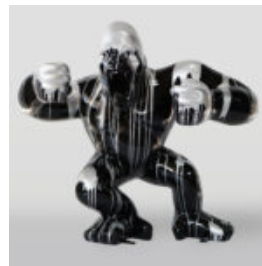

BLACK GORILLA XL - SILVER TRASH

Article number:
G1-2-1

Product description:
Black gorilla XL - silver...