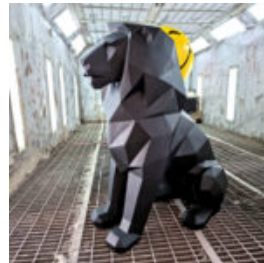

GEOMETRIC LION SCULPTURE SINGLE COLOR

Article number:
Lgmt135

Description:
Geometric Lion Sculpture - Single Color
...