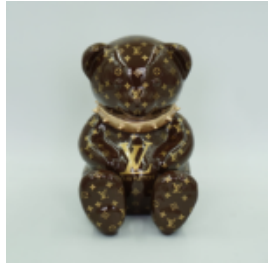

BEAR MONOGRAM H-31CM

Article number:
M2-3-6

Product description:
Bear - monogram

Material: Polyester resin -...