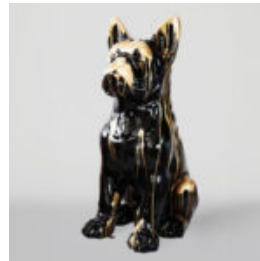

PIES DUŻA FIGURA BULLDOG FRANCUSKI „JUKI”- CZARNY/ ZŁOTY TRASH

Numer artykułu:
B1-2-3
Opis produktu:
Duża figura bulldog francuski „Juki”- czarny/...