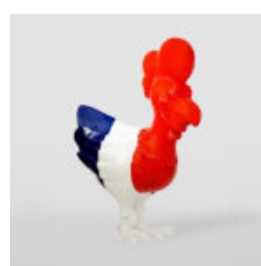

LARGE DECORATIVE ROOSTER FIGURE IN THREE COLORS H-190CM

Article number:
Product description:
Large decorative figure of a rooster in blue, red, and...