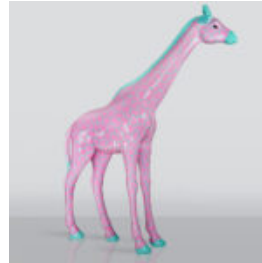

LARGE LIFE-SIZE GIRAFFE FIGURE - CELADON WITH PINK SPOTS

Item number: F041 - celadon with pink spots Product description: Large life-size giraffe...