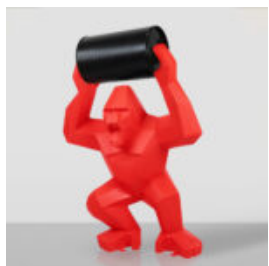

## BIG FIBERGLASS GORILLA WITH BARREL

Article number:  
Gwb250

Description:  
Big Fiberglass Gorilla with a Barrel - ...