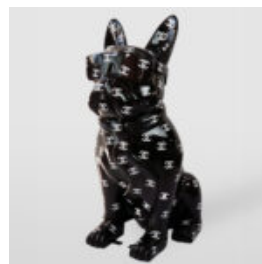

LARGE FIGURE OF A BULLDOG WITH A TIE AND GLASSES - LOGO

Article number:
B1-5-2
Product description:
Large figure of a bulldog with a tie and glasses,...