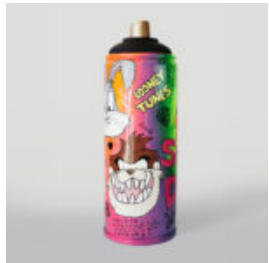

LOONEY TUNES-THEMED SPRAY

Article number: S3-1-1
Product description: Large spray painted artwork in Looney Tunes motif...