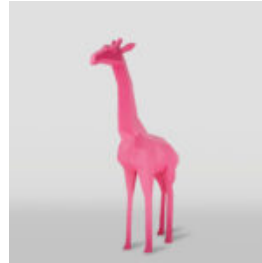

SMALL FIGURE GEOMETRIC GIRAFFE PINK

Article Number:
140GeometricGiraffe
Product Description:
Pink Geometric...