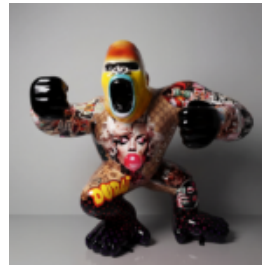

GORILLA XL - DUBAI MOTIF

Article number: G1-2-4 Product description: Gorilla XL - decorated with a Dubai motif Material:...