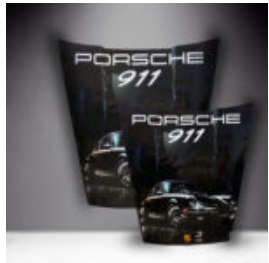

CAR MASK 911 - THEME 27

Article number:
Car Mask 911 - Theme 27

Product description:
Car Mask 911 - for hanging on the...