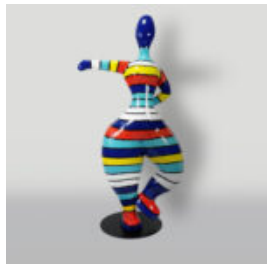

LARGE FIGURE OF A DOLL IN STRIPES

Article Number:

Doll in Stripes

Product Description:

Large figure of a hand-painted doll in...