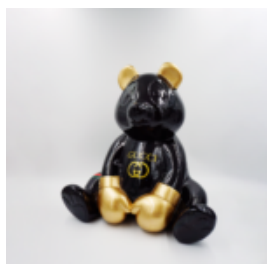

PANDA G

Article number:
Panda G
Product description:
Panda G
Material:
Polyester resin -...