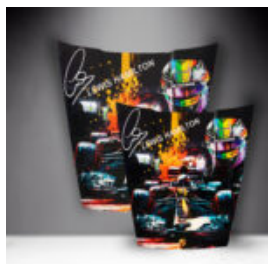

CAR MASK 911 - THEME 20

Article number:
Car Mask 911 - Theme 20

Product description:
Car Mask 911 - for wall...