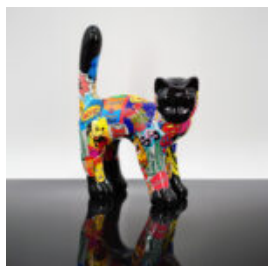

DECORATIVE FIGURINE SMALL STANDING CAT - COMICS

Article number:C094a
Product description:Small decorative cat figure - crafted using a...