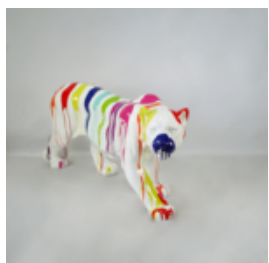

PANTERA STOJĄCA NATURALNYCH WYMIARÓW - MULTICOLOR

Numer artykułu:
P2-1-8

Opis produktu:
Pantera stojąca naturalnych wymiarów -...