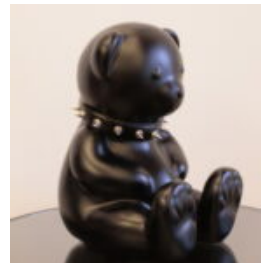

RESIN TEDDY BEAR DECORATION FIGURE - SINGLE COLOR

Article number:
Teddy

Description:
Resin Teddy Bear Decoration Figure - ...