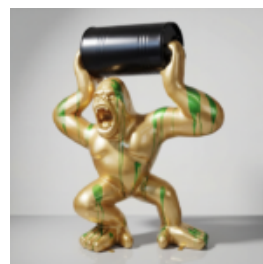

LARGE GOLDEN GORILLA WITH BARREL – GREEN TRASH

Article number:

G1-5-8

Product description:

Large golden gorilla with a barrel - Green...