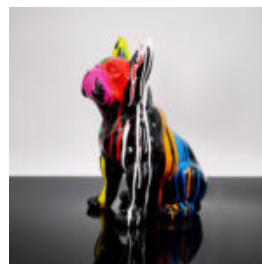

DECORATIVE FIGURINE FRENCH BULLDOG - TRASH

Article Number:C200s
Product Description:Decorative French Bulldog Figurine - motif...