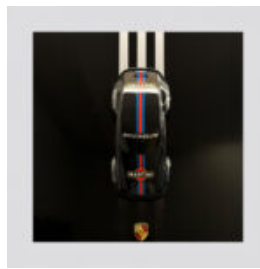

CAR MODEL 911 ON BASE - MOTIF 47

Article Number: Car with Base 47 Product Description: Model of car 911 on base for wall...