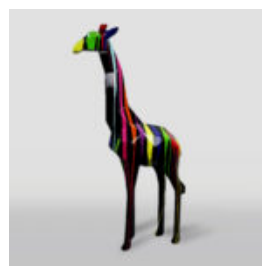

LARGE GEOMETRIC GIRAFFE FIGURE MADE OF LAMINATE - BLACK TRASH

article number:
S37

Product description:
Large geometric giraffe figure made of...