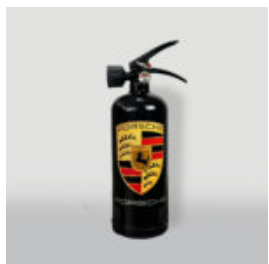

FIRE EXTINGUISHER 2KG - PORSCHE

Article number:
Porsche 2kg Fire Extinguisher
Product description:
Porsche 2kg Fire...