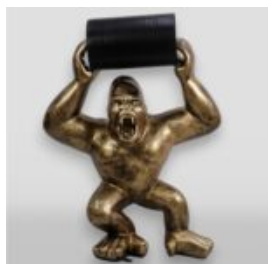

GORILLA TONO XL - PATINA

Article number:
G1-6-2

Product description:
Gorilla Tono XL - Patina

Material:
Glass laminate...