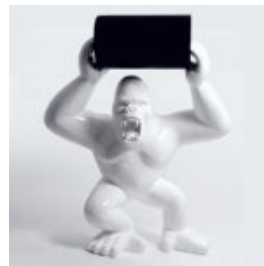

BIG FIBERGLASS GORILLA WITH BARREL

Article number:
Gwb250

Description:
Big Fiberglass Gorilla with a Barrel - ...