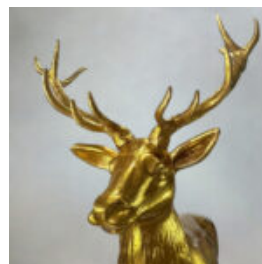

3D DECORATIVE FIGURE - LARGE DEER WITH GOLD GLITTER

Article Number: F006 + glitter
Product Description: Life-size deer in gold with glitter...