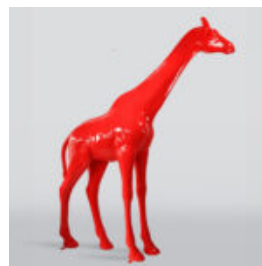

LARGE LIFE-SIZED GIRAFFE FIGURE - RED

Article number:
F041 - red
Product description:
Large life-sized giraffe figure -...