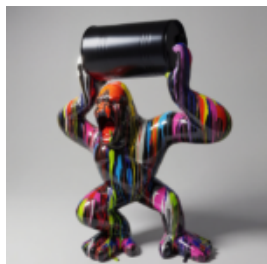

DUŻY GORYL Z BECZKĄ - TRASH

Numer artykułu:

G1-5-7

Opis produktu:

Duży goryl z beczką -...