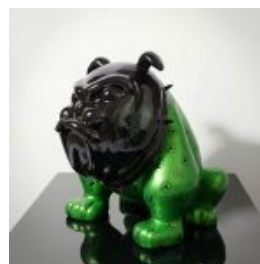

EXCLUSIVE BULLDOG FIGURE AVELLA - AMG

Article Number: B1-12-29
Product Description: Bulldog "Avella" covered with Mercedes Benz AMG...