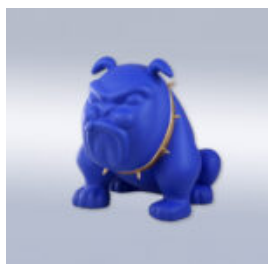

BULLDOG AVELLA DOG 22CM - BLUE MAT

article number:
B1-13-17

Product description:
Bulldog Avella 22cm - blue mat

...