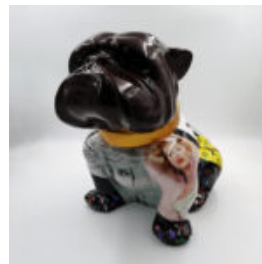

BULLDOG ANGELO 40CM DOG - L

article number:
B1-15-1

Product description:
Bulldog Angelo covered with pattern L

...