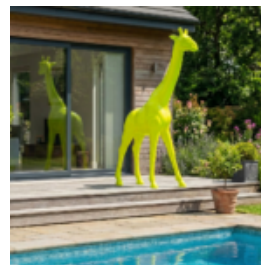

## LARGE GIRAFFE 230CM – COLORFUL VERSION

Article Number:  
Giraffe Figure 230cm colorful  
Product Description:  
Large giraffe 230cm –...