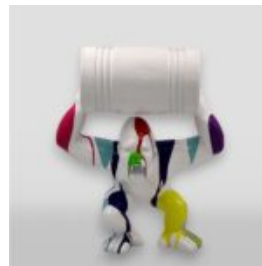

GORILLA TONO XS - WHITE TRASH

Article number:
G1-7-3

Product description:
Gorilla Tono XS - White Trash

Material:
Polyester...