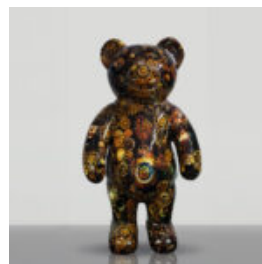

STANDING BEAR - INDUSTRIAL THEME

Article number: M2-2-4
Product description: Standing bear figurine made using the vinyl...