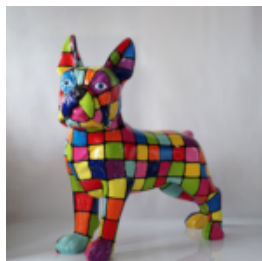

LARGE FIGURE OF A FRENCH BULLDOG

Article number:
B1-17-2F098
Product description:
Large figure of a French...