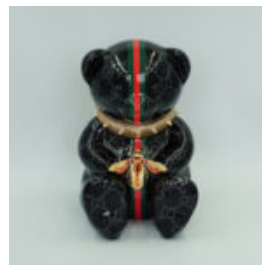

## KARL LAGERFELD APPLE 40CM

article number:  
J1-1-1

Product description:  
Karl Lagerfeld apple

Material: ...