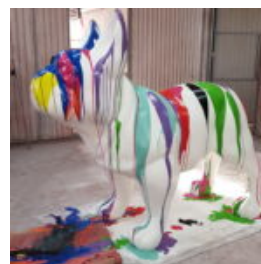

LARGE FIBERGLASS BABY BULLDOG - COLORFUL EDITION

Notice:
Price does not include local taxes, delivery cost and retail packaging.
Minimum...