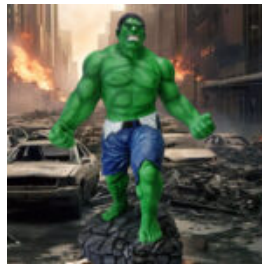

LARGE HULK FIGURE

Article Number:

Hulk

Product Description:

Large Hulk Figure on a base made of...