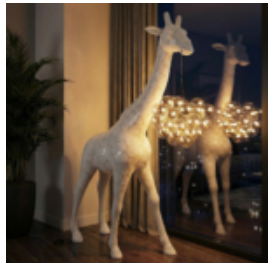

LARGE GIRAFFE 230CM LAMP – BEIGE VERSION WITH SPOTS

Article Number:
Giraffe Figure 230cm LAMP cream
Product Description:
Large giraffe 230cm,...