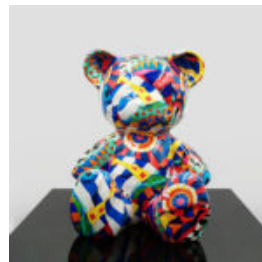

SMALL SITTING BEAR - MOSAIC

Article number:M2-7-2
Product Description:Small sitting bear in a
mosaic motif.
Material:PWS...