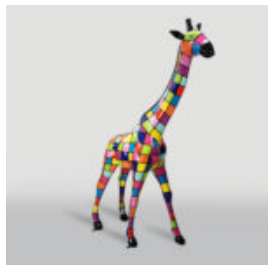

## LARGE GIRAFFE 230CM - SMARTIE VERSION

Article Number:  
Giraffe Figure 230cm  
Product Description:  
Large giraffe 230cm hand-painted in...