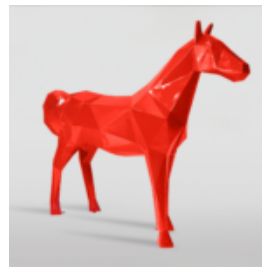

LARGE GEOMETRIC HORSE MADE OF LAMINATE - RED

Article number:
GMF039R
Product description:
Large geometric horse made of laminate ...