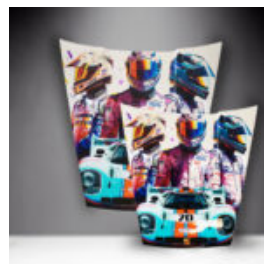

CAR MASK 911 - THEME 19

Article number:
Car Mask 911 - Theme 19

Product description:
Car Mask 911 - for hanging on the...