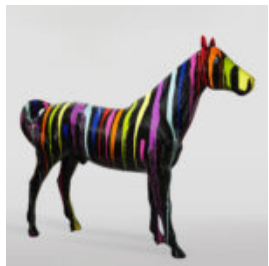

COLORFUL LIFE-SIZE STATUE OF A HORSE BLACK TRASH

Article number:
F039tr
Product description:
Colorful life-size statue of a horse - black...