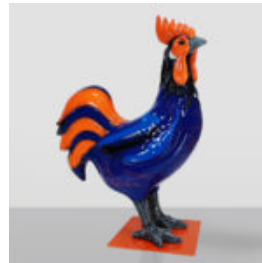

LARGE BLUE ROOSTER FIGURE

Article Number: Rooster - Blue Product
Description: Large Rooster Figure in Blue
Version - Matte...