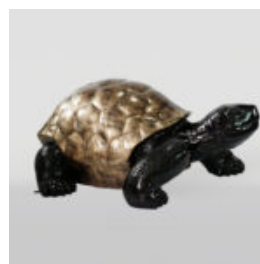

LARGE FIGURE OF A WALKING TURTLE - GOLD PATINA

Article Number:
Z2-2-2
Product Description:
Large figure of a walking turtle - gold...