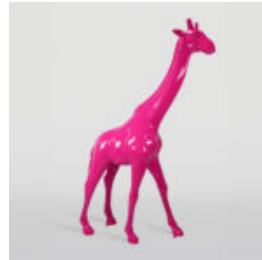

LARGE GIRAFFE 230CM PINK VERSION

article number:
Figure Giraffe 230cm

Product description:
Large giraffe 230cm pink...