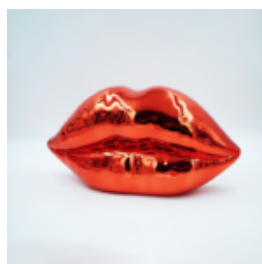

## TURTLE IN A HELMET WITH A GOLDEN MONOGRAM

Article number:

Z2-1-6

Product description:  
Turtle in a helmet with a golden monogram...