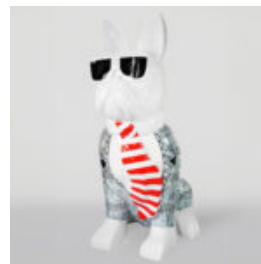

LARGE BULLDOG FIGURE WITH A TIE AND GLASSES - IN A NAVY JACKET

Article number: B1-5-11
Product description: Large figure of a bulldog with a tie and glasses,...