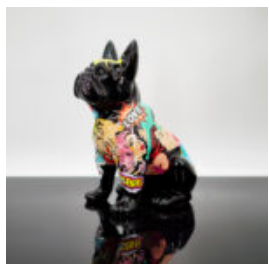

DECORATIVE FIGURINE FRENCH BULLDOG - COMICS

Article Number:
C200s
Product Description:
Decorative French Bulldog Figurine - Comics...