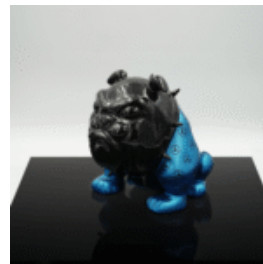

EXCLUSIVE BLUE BULLDOG FIGURINE AMG – AVELLA 22

Item Number:
B1-13-24

Product Description:
Bulldog "Avella" wrapped in a Mercedes Benz...