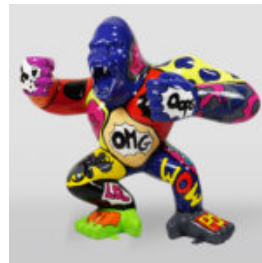

GORILLA XXL 180CM POP-ART VERSION - COMIC

Article number:
G1-1-1

Product description:
Large XXL gorilla hand-painted in Pop-Art version -...