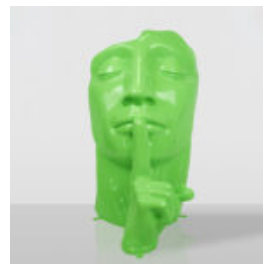

GREEN "FINGER ON LIPS" MASK

Article Number:M3-2-4
Product Description:Green Face Figure – Mask with Finger
Material:PWS...