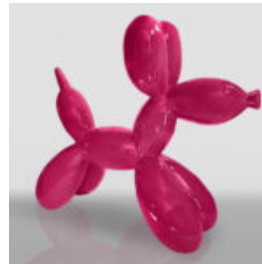

LARGE BALLOON DOG DECORATIVE FIGURE - PINK

Article Number:
B2-1-10
Product Description:
Large Balloon Dog Figure
Material:
PWS Glass...