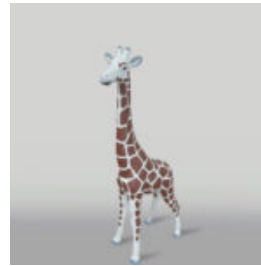

## RESIN HANDMADE GIRAFFE SCULPTURE H-100CM

Article number:  
Giraffe figure 100cm.

Description:  
Resin Handmade Giraffe...