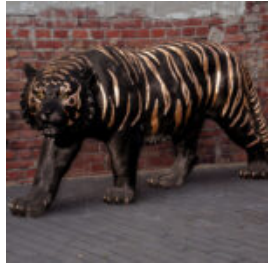

BLACK STANDING TIGER - GOLDEN TRASH

Article number:
S94

Product description:
Black tiger standing - golden trash

Material:
Glass...