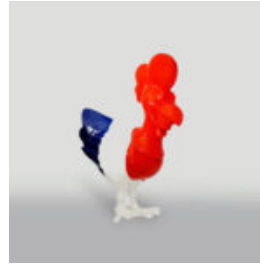

LARGE DECORATIVE ROOSTER FIGURE IN THREE COLORS H - 140CM

Article number:
Product description:
Large decorative figure of a rooster in blue, red, and...