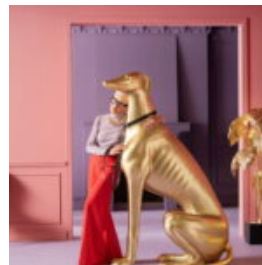

LARGE FIBERGLASS GREYHOUND FIGURE - GOLD

Article number:
Grayhound xl sculpture

Description:
Large Fiberglass...