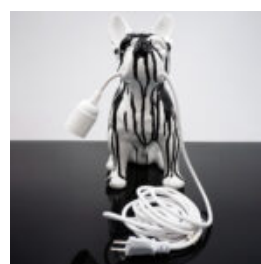

DECORATIVE FIGURE FRENCH BULLDOG LAMP - DESIGN II

Article Number: C200s LAMP Product
Description: White decorative figure with a black trash -...