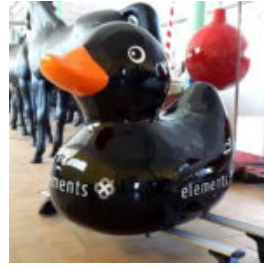

DECORATIVE FIBERGLASS DUCK STATUE

Notice:
Price does not include local taxes, delivery cost and retail packaging.
Minimum...