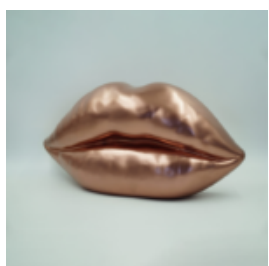

LIPS IN THE COLOR OF ROSE GOLD.

Article number:
U1-1-9

Product description:
Lips in rose gold color

Material:
Polyester resin...