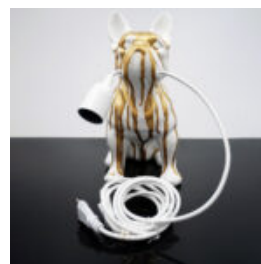

DECORATIVE FIGURE FRENCH BULLDOG LAMP - DESIGN IV

Article Number: C200s LAMP Product
Description: White decorative figure with a golden trash -...