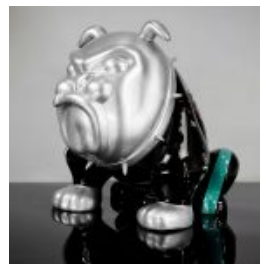

BULLDOG AVELLA DOG 55CM - PETRONAS MOTIF

Article number: B1-12-23
Product description: Bulldog Avella figurine made using foil...