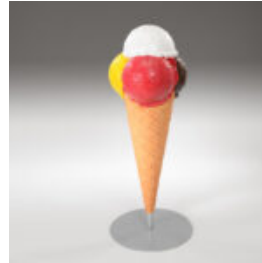

SMALL ADVERTISING FIBERGLASS SCOOP ICE CREAM

Article number:
f118

Description:
Small Advertising Fiberglass scoop ice...