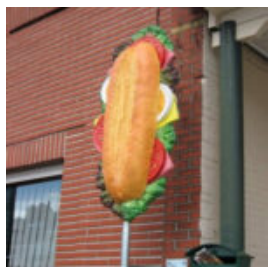

LARGE FIBERGLASS SANDWICH STATUE

Article number:
Sandwich

Description:
Large Fiberglass Sandwich Statue.
...