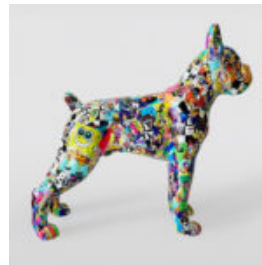

STANDING BOXER DOG L - CARTOON

Article Number:
B1-C198b
Product Description:
Standing Boxer L - decorated with cartoon...