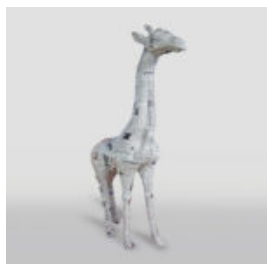

LARGE FIBERGLASS GIRAFFE SCULPTURE - POP -ART EDITION

Notice:
Price does not include local taxes, delivery cost and retail packaging.
Minimum...