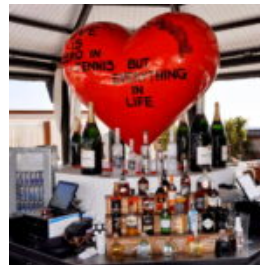

BIG FIBERGLASS HEART MODEL - SINGLE COLOR

Article number:
Big Heart.

Description:
Big Fiberglass Heart Model - Single...