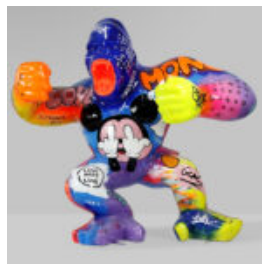

## BIG GORILLA WITH A BARREL - LOONEY TUNES

Article number:

G1-5-4

Product description:

Large gorilla with a barrel - Looney...