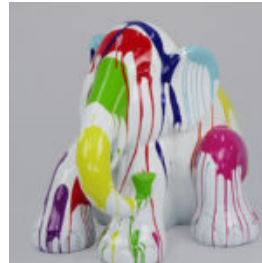

SITTING ELEPHANT L - WHITE TRASH

Article number:
S3-4-1

Product description:
Sitting Elephant L - White...