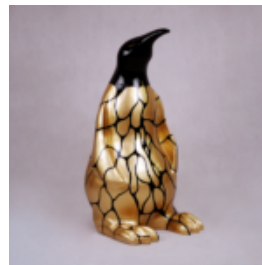

PENGUIN 100 CM - GOLDEN PATCHES

Article number:
P3-1-5

Product description:
Penguin 100 cm - golden patches

Material:
Glass...