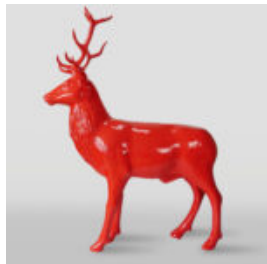

## FIBERGLASS DEER LIFE - SIZE FIGURE - SINGLE COLOR

Article number:  
F006

Description:  
Fiberglass Deer Life - Size Figure - Single...