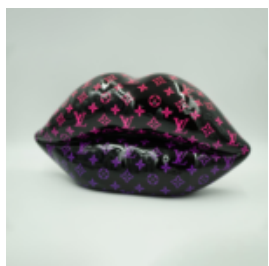

BLACK LIPS WITH MONOGRAM - PINK GRADIENT.

Article number:
U1-1-8

Product description:
Black lips with pink gradient...