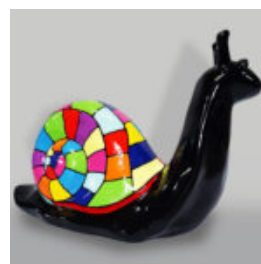

LARGE DECORATIVE FIGURE SNAIL - SMARTIE

Article number: S1-1-2
Product description: Large Decorative Figure Snail -...