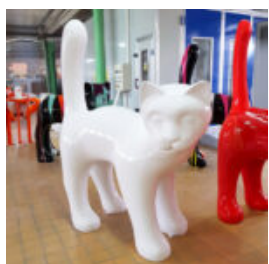

LARGE CAT FIBERGLASS DECORATION FIGURE - SINGLE COLOR EDITION

Notice:
Price does not include local taxes, delivery
cost and retail packaging.
Minimum...