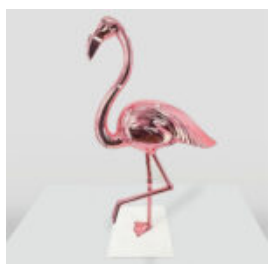

DECORATIVE 3D FLAMINGO FIGURE - CHROMED

Article Number: F2-1-3
Product Description: Decorative flamingo figure - chrome...