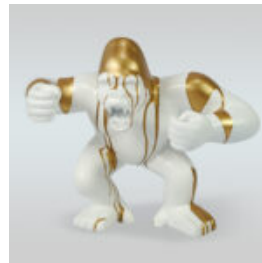

WHITE GORILLA XS - GOLDEN TRASH

Article number:
G1-4-1

Product description:
Gorilla XS - white gold trash

Material:
Polyester...