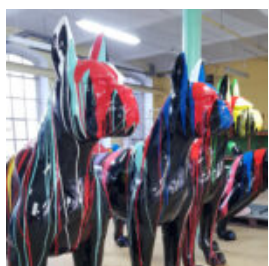

LARGE BOXER DOG FIBERGLASS FIGURE - COLORFUL EDITION

Article number:
C198xl.

Description:
Large Boxer Dog Fiberglass Figure -...