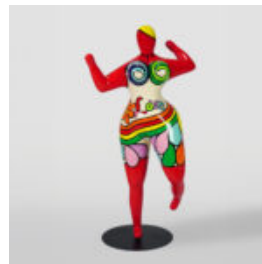

LARGE FEMALE FIGURE

Article Number:
Woman Love
Product Description:
Large red figure of a woman hand-painted with...