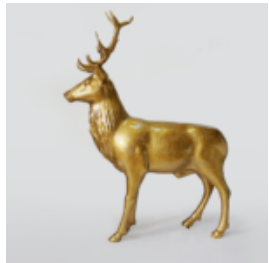

DECORATIVE 3D FIGURE - BIG RED DEER

Article Number:
F006 Red
Product Description:
Life-size Deer
Material:
Glass Laminate...