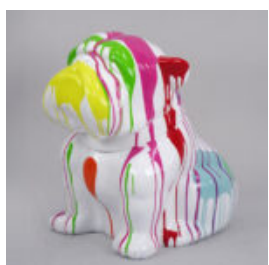

BULLDOG ANGELO 60CM DOG - TRASH

article number:
B1-14-34

Product description:
Bulldog Angelo Trash

Material:...