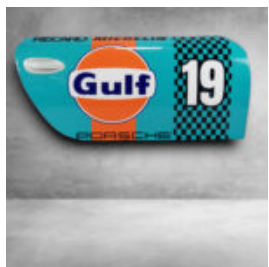

CAR DOORS 911 - MOTIF 9

Article Number:
Motif 9
Product Description:
Car doors 911 - made using foil wrapping...