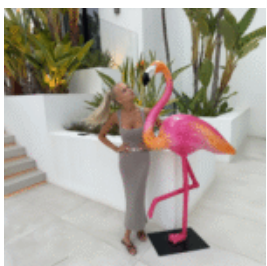

DECORATIVE FIGURE LARGE 3D FLAMINGO - PINK MANGO

Article Number: F2-2-3 Product Description:
Decorative Flamingo Figure - in Pink Mango color....