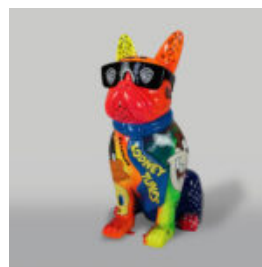

MEDIUM BULLDOG FIGURE WITH TIE AND GLASSES - LOONEY TUNES

Article Number:
B1-28-5
Product Description:
Dog figure with tie and glasses. Hand-painted...