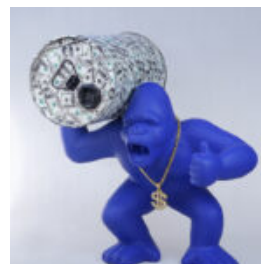

## BULLDOG AVELLA 55CM DOG - POP ART

Article number:  
B1-12-6

Product description:  
Bulldog Avella covered with Pop art...