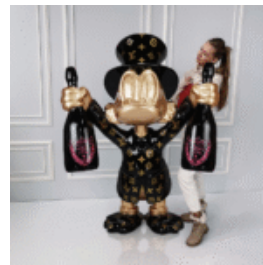

## DECORATIVE FIGURINE – LARGE SCROOGE MCDUCK

Product Description: Large decorative figurine of Scrooge McDuck. Material: PWS glass laminate...