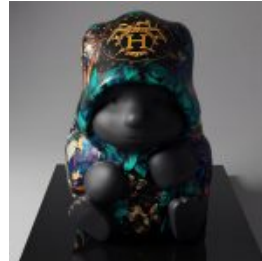

PANDA W MOTYWIE INDII

Numer artykułu:
Panda Indie
Opis produktu:
Panda wykonana techniką oklejania folią...