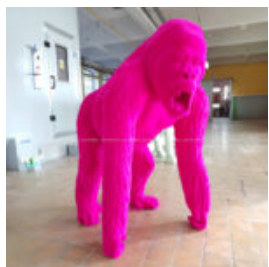

LARGE 3D FLOCKED FIBERGLASS GORILLA FIGURE

Article number:
Large 3d flocked fiberglass gorilla figure.

Description:
...