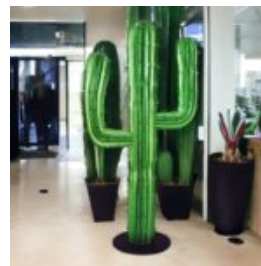

CACTUS 180 CM - GREEN PEARL MONOCHROME

Article Number:
K3-1-5
Product Description:
Cactus 180 cm - pearl green
Material:
Glass...