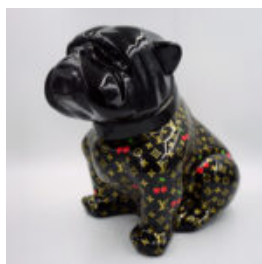

BULLDOG ANGELO 60CM DOG - CHERRY MONOGRAM

article number:
B1-14-23
Product description:
Bulldog Angelo 60cm - Cherry...