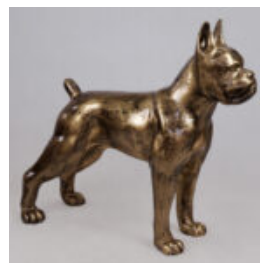

STANDING BOXER DOG L - GOLDEN PATINA

Article number:
B1-C198b
Product description:
Standing Boxer L - Golden...