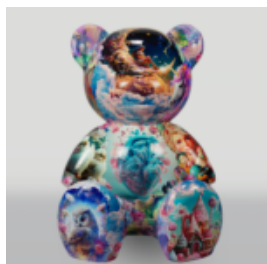

LARGE SITTING BEAR - SWEET THEME

Numer artykułu:

M2-5-4

Opis produktu:

Duży siedzący miś z motywem sweet, wytworzony...