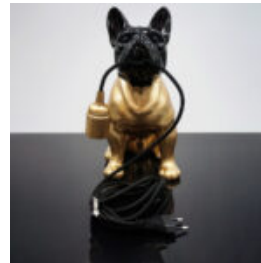

DECORATIVE FIGURE FRENCH BULLDOG LAMP - DESIGN VIII

Article Number: C200s LAMP Product
Description: Golden decorative figure with a black head -...