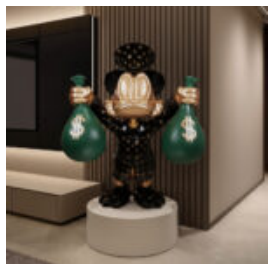

## DECORATIVE FIGURINE – LARGE SCROOGE MCDUCK

Product Description: Large decorative figurine of Scrooge McDuck. Material: PWS glass laminate...