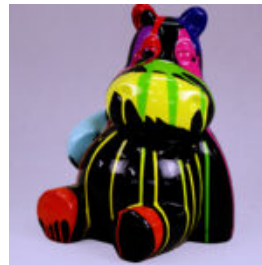

HIPPO 40CM - BLACK TRASH

Article number:
S51

Product description:
Hippo 40cm - black trash

Material:
Polyester resin -...