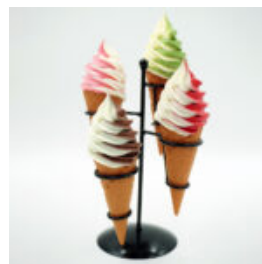

DECORATIVE ICE CREAM BASKET - MOTIF I

Article Number: LodKoszyk1 Product Description: Advertising stand with small Italian-style...