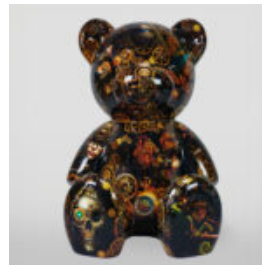

LARGE SITTING BEAR - INDUSTRIAL THEME

Article number:
M2-5-5
Product description:
Large sitting bear with an industrial theme,...