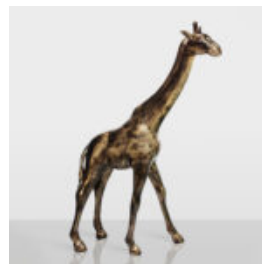

## LARGE GIRAFFE 230CM PATINA VERSION

Article number: Giraffe figure 230cm  
Product description: Large giraffe 230cm patina version...