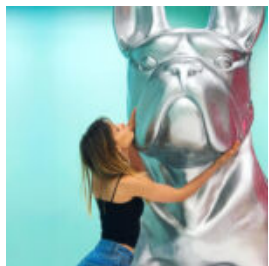

GIANT SITTING BULLDOG STATUE, SINGLE-COLORED.

Article number:
C200sxl
Product description:
Giant sitting bulldog, single-colored.
The...