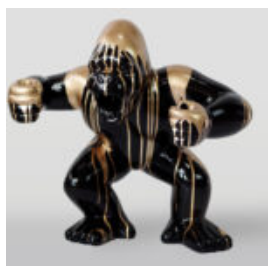

## BLACK GORILLA XL - GOLDEN TRASH

Article number:  
G1-2-1

Product description:  
Black gorilla XL - golden...