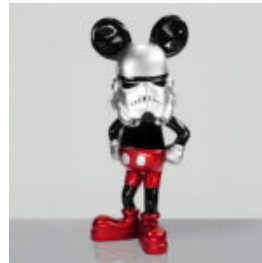

DECORATIVE FIGURINE STORMTROOPER MOUSE RED

Article Number:
Red Stormtrooper
Product Description:
Decorative figurine Stormtrooper Mouse...