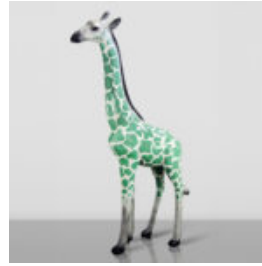

LARGE 3D FIGURE - GIRAFFE WITH GREEN SPOTS

Article Number:GF062
Product Description:Large figure - giraffe in a classic style with green...