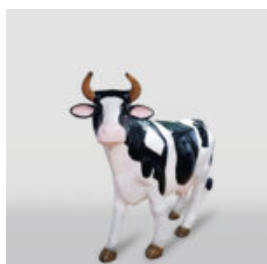

FIBERGLASS COW LIFE SIZE FIGURE - NATURAL COLOR.

Article number:
f018

Description:
Fiberglass cow life size figure - Natural...