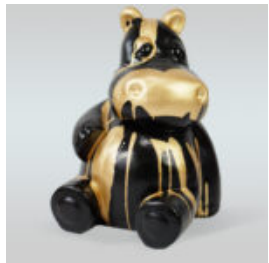

BLACK HIPPO 40CM - GOLDEN TRASH

Article number:
S87

Product description:
Hippo 40cm - black gold trash

Material:
Polyester...