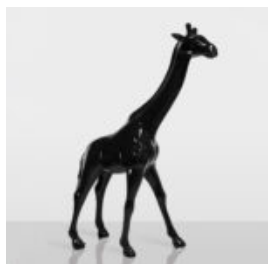

## LARGE GIRAFFE 230CM PATINA VERSION

Article number: Giraffe figure 230cm  
Product description: Large giraffe 230cm patina version...