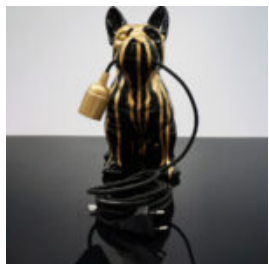

DECORATIVE FIGURE FRENCH BULLDOG LAMP - DESIGN VII

Article Number: C200s LAMP Product
Description: Black decorative figure with golden accents -...