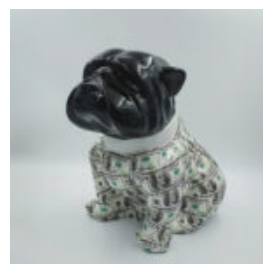

BULLDOG ANGELO 40CM DOG - DOLLARS

article number:
B1-15-37

Product description:
Bulldog Angelo covered with dollars...