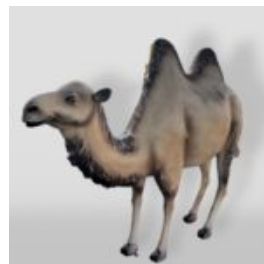

LIFE SIZE FIBERGLASS CAMEL FIGURE

Article number:
f053

Description:
Life size fiberglass camel figure.
...