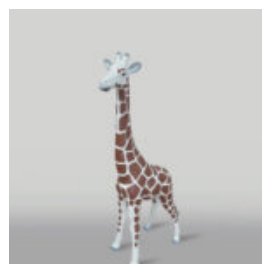

FIBERGLASS GREYHOUND SEATED HANDMADE FIGURE H-80CM

Article number:
Small Greyhound Seated Sculpture.

Description:
Fiberglass...

RESIN HANDMADE GIRAFFE SCULPTURE H-100CM

Article number:
Giraffe figure 100cm.