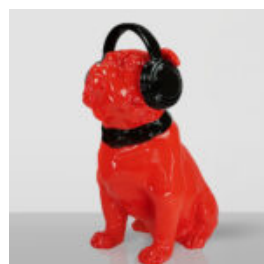

BULLDOG WITH HEADPHONES - RED

Article Number:
B1-16-2
Product Description:
Bulldog with headphones in red...