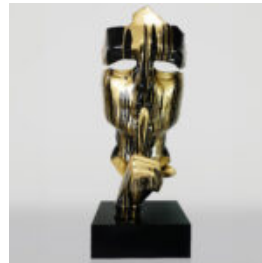

LARGE MASK ON STAND - BLACK - GOLD TRASH

Article number:
M3-1-3
Product description:
Large mask on base - trash gold
Material:
Glass...