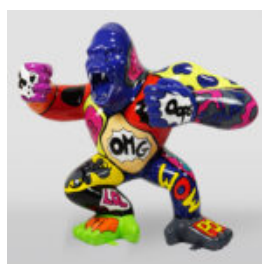

GORILLA XXL 180CM POP-ART VERSION - COMIC

Article number:
G1-1-1
Product description:
Large XXL gorilla hand-painted in Pop-Art version -...