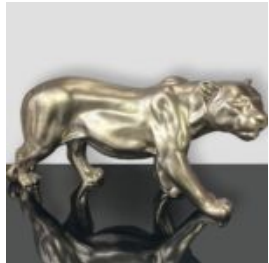

PANTHER STANDING LIFE-SIZED - METALLIC GOLD

Article number:
P2-1-12

Product description:
Life-sized standing panther - in metallic gold...