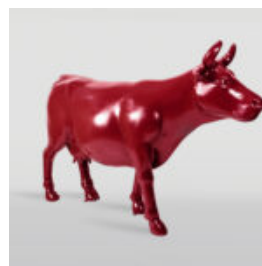

LARGE COW FIGURE - MONOCHROME

Article number:
K1-1-1

Product description:
Life-sized smooth cow.
Available in any color...