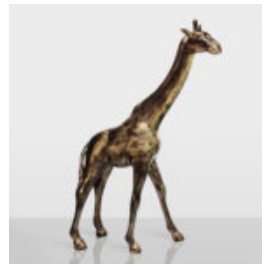

LARGE STANDING LION FIGURE - BLACK TRASH

Item Number: S93-6 Product Description: Standing Lion - Black Trash H - 125cm L - 185cm...

LARGE GIRAFFE 230CM PATINA VERSION

Article number: Giraffe figure 230cm Product description: Large giraffe 230cm patina version...