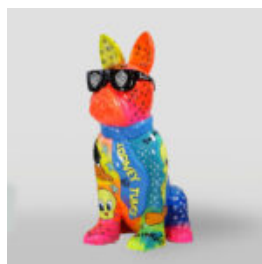

LARGE FIGURE OF A BULLDOG WITH A TIE AND GLASSES - LOGO

Article number:
B1-5-2

Product description:
Large figure of a bulldog with a tie and glasses,...

LARGE FIGURE OF A BULLDOG WITH A TIE AND GLASSES - NO.5

Article number:
B1-5-3

Product description:
Large figure of a bulldog with a tie and glasses,...

DONKEY KONG - RED SAILOR

Article number:
G1-14-1

Product description:
Donkey Kong - sailor in red version

Material:...

PIES DUŻA FIGURA BULLDOGA Z KRAWATEM W OKULARACH - KINGA

Numer artykułu:
B1-5-4

Opis produktu:
Duża figura bulldoga z krawatem w okularach,...

PIES DUŻA FIGURA BULLDOGA Z KRAWATEM W OKULARACH - LOONEY TUNES