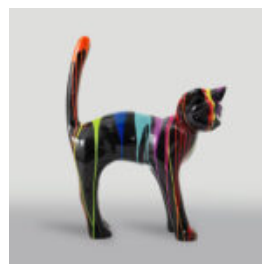

CAT DECORATION FIBERGLASS SCULPTURE - MIDDLE SIZE

Article number:
C094M

Description:
Middle size cat sculpture.
...