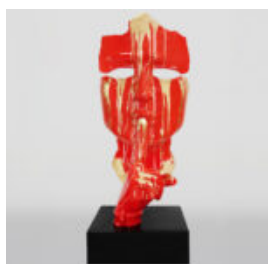

LARGE MASK ON BASE - RED / GOLDEN TRASH

Article number:M3-1-11
Product description:Large mask on base
Material:PWS glass...