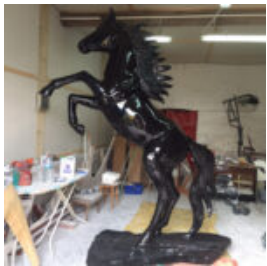

FIBERGLASS JUMPING HORSE FIGURE ON BASE

Article number:
Jumping horse on base.
Description:
Fiberglass jumping horse...