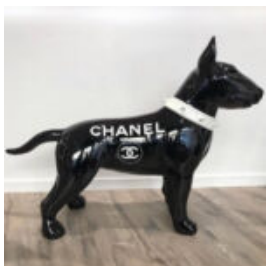

Article number:
Teddy

Description:
Resin Teddy Bear Decoration Figure - ...

RESIN ALLIGATOR DECORATION FIGURE - SINGLE COLOR

Article number:
GC211

Description:
Resin Alligator Decoration Figure - ...

BULLTERRIER RESIN DECORATION FIGURE - SINGLE COLOR