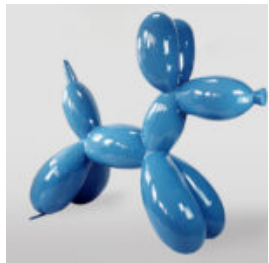

DECORATIVE FIGURINE SILVER STORMTROOPER MOUSE

Article Number:
Silver Stormtrooper
Product Description:
Decorative Stormtrooper Mouse...

BALLOON DOG - LARGE DECORATIVE FIGURE - BLUE

Article Number:
B2-1-2
Product Description:
Balloon Dog - Large Decorative...