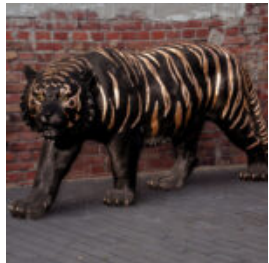

BLACK STANDING TIGER - GOLDEN TRASH

Article number: S94

Product description: Black tiger standing - golden trash

Material: Glass...