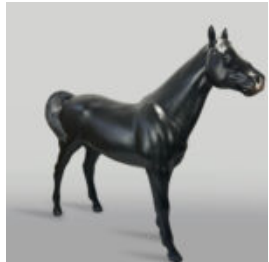

LIFE-SIZE FIGURE OF A BLACK HORSE

Article Number:
F039 Black
Product Description:
Life-size and natural finish figure of a...