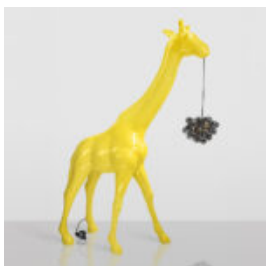

DECORATIVE FIGURE GREEN BULL - LAMBORGHINI

Product Description:
Green bull wrapped in a Lamborghini motif.
Material:
PWS glass...

THE SMALL BEAR SITTING WITH THE LOGO

Article number:
M2-7-1
Product description:
Small green bear sitting with logo splattered...

PORSCHE TEDDY BEAR SITTING ON A PILLOW

Article Number:
M2-6-2
Product Description:
Teddy bear with glasses sitting on a...

LARGE GIRAFFE 230CM LAMP - YELLOW VERSION

Article number:
Giraffe figure 230cm LAMP
Product description:
Large giraffe 230cm yellow...