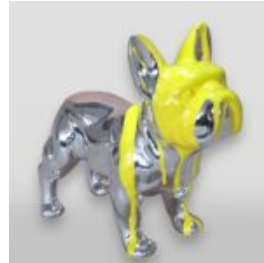

SMALL STANDING RESIN BULLDOG FIGURINE - CHROME AND PAINT EDITION

Notice:
Price does not include local taxes, delivery cost and retail packaging.
Minimum...