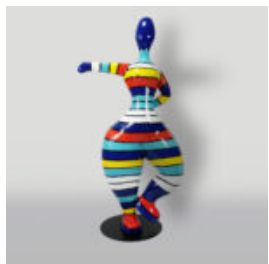

LARGE FIGURE OF A DOLL IN STRIPES

Article Number:
Doll in Stripes
Product Description:
Large figure of a hand-painted doll in...