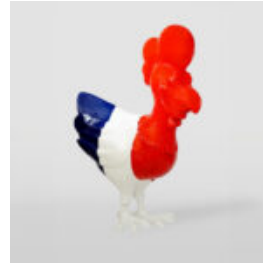

LARGE DECORATIVE ROOSTER FIGURE IN THREE COLORS H-190CM

Article number:
Product description:
Large decorative figure of a rooster in blue, red, and...