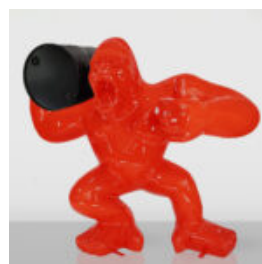

LARGE GEOMETRIC BULL FIGURE

Article number:Geometric Bull.
Product Description:Geometric bull - 1 color + different color...

BULL FIBERGLASS ANIMAL FIGURE - SINGLE COLOR

Article number:
life size bull

Description:
Bull Fiberglass Animal Figure - ...

LARGE GORILLA WITH BARREL ON SHOULDER - OK

Article number: G1-9-2 Product description:
Gorilla with barrel - OK Material: PWS glass..

LARGE GORILLA WITH A BARREL ON HIS SHOULDER - LOONEY TUNES

Article Number:G1-9-4
Product Description:Gorilla with Barrel - Looney Tunes...