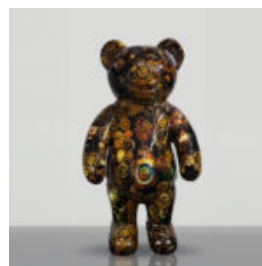

STANDING BEAR - INDUSTRIAL THEME

Article number: M2-2-4 Product description: Standing bear figurine made using the vinyl...