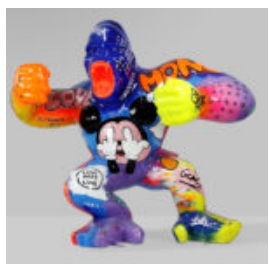

Article number:

G1-5-4

Product description:

Large gorilla with a barrel - Looney...

LARGE GORILLA - POP ART

Article number:
G1-1-3

Product description:
Large gorilla - pop art

Material:
Glass laminate...