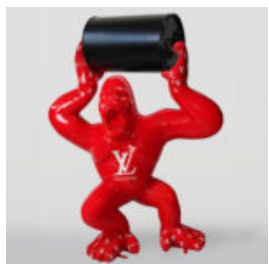

LARGE GORILLA FIGURE WITH BARREL WITH LV LOGO

Article Number:
G1-5-1
Product Description:
Large, red gorilla figure with...