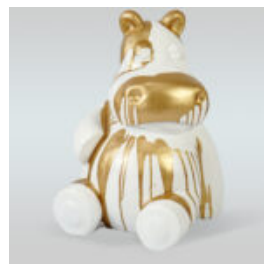

CACTUS 180 CM - SILVER

Article Number : K3-1-2
Product Description : Cactus 180 cm - silver
Material : Laminat...

LARGE GNOME "FUCK YOU" - PAINTED

Article number: K2-1-1

Product description: Large Gnome "Fuck You" - painted
Material: Glass...