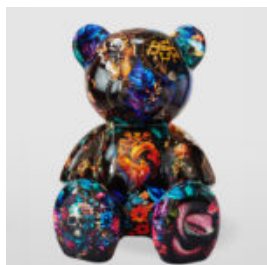

LARGE SITTING BEAR - INDIAN THEME

Article number:
M2-5-6
Product description:
Large sitting bear with an India theme, made using...