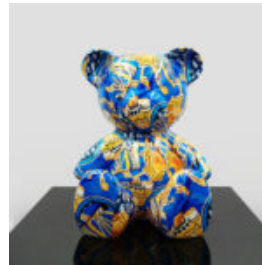

SMALL SITTING BEAR - BLUE H

Article number:
M2-7-10
Product Description:
Small sitting bear in a BLUE H...