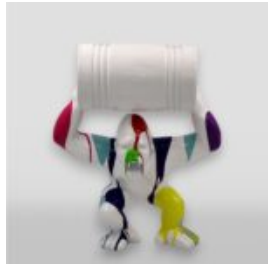

GORILLA TONO XS - WHITE TRASH

Article number:
G1-7-3

Product description:
Gorilla Tono XS - White Trash

Material:
Polyester...