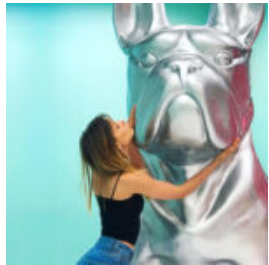

GIANT SITTING BULLDOG STATUE, SINGLE-COLORED.

Article number:
C200sxl
Product description:
Giant sitting bulldog,...