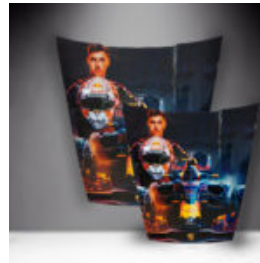

CAR MASK 911 - THEME 31

Article number:
Car Mask 911 - Theme 31

Product description:
Car Mask 911 - for wall...