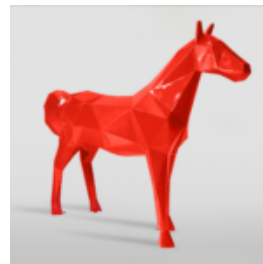

LARGE GEOMETRIC HORSE MADE OF LAMINATE - RED

Article number:
GMF039R

Product description:
Large geometric horse made of laminate ...

LARGE GEOMETRIC HORSE MADE OF LAMINATE - BLUE

Article number:
GMF039B

Product description:
Large geometric horse made of...