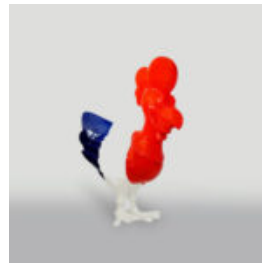

DECORATIVE FIGURINE SILVER STORMTROOPER MOUSE

Article Number:
Silver Stormtrooper
Product Description:
Decorative Stormtrooper Mouse...

BALLOON DOG - LARGE DECORATIVE FIGURE - BLUE

Article Number:
B2-1-2
Product Description:
Balloon Dog - Large Decorative...