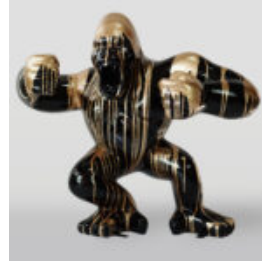

BLACK GORILLA XL - GOLDEN TRASH

Article number:
G1-2-1
Product description:
Black gorilla XL - golden...