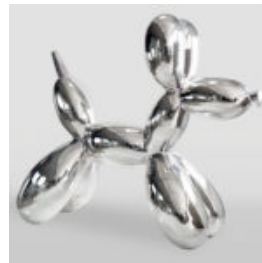

LARGE FIGURE OF A WALKING TURTLE - GOLD PATINA

Article Number:
Z2-2-2

Product Description:
Large figure of a walking turtle - gold...

LARGE GORILLA FIGURE WITH GOLDEN TRASH BARREL

Article Number:
G1-5-3

Product Description:
Large black gorilla in golden trash version with...