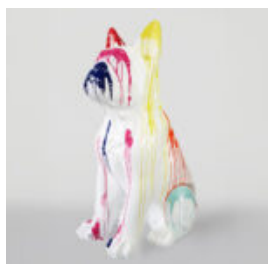

LARGE FRENCH BULLDOG FIGURE "JUKI" - WHITE TRASH

Article number:
B1-2-2
Product description:
Large French bulldog figure "Juki" - white...