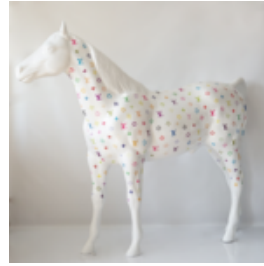

FULL-SIZE HORSE - MONOGRAM

Item Number: P74
Product Description: Full-size Horse - Monogram
Material: Glass laminate...