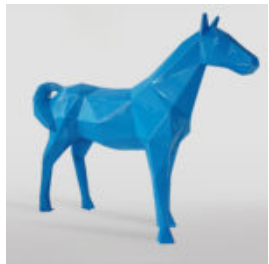

LARGE GEOMETRIC HORSE MADE OF LAMINATE - RED

Article number:
GMF039R

Product description:
Large geometric horse made of laminate ...

LARGE GEOMETRIC HORSE MADE OF LAMINATE - BLUE

Article number:
GMF039B

Product description:
Large geometric horse made of...