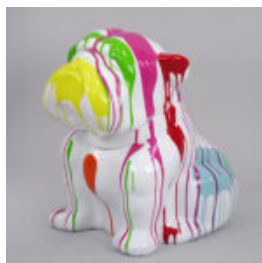

Material:...

BULLDOG ANGELO 40CM DOG - PATCHES

article number:
B1-15-31

Product description:
Bulldog angelo patches

Material:...

BULLDOG ANGELO 60CM DOG - TRASH

article number:
B1-14-34

Product description:
Bulldog Angelo Trash