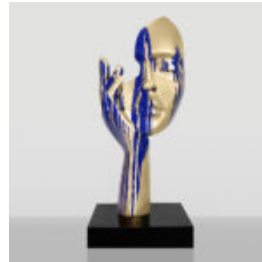

MEDIUM-SIZED 120CM BLUE MASK ON STAND - GOLDEN TRASH

Article Number: M3-5-2 Product Description:
120cm blue mask on a stand with a golden trash...