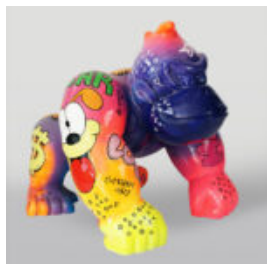

DONKEY KONG - KINGA

Numer artykułu:
G1-14-5
Opis produktu:
Donkey Kong - Kinga z motywem Garfielda i...