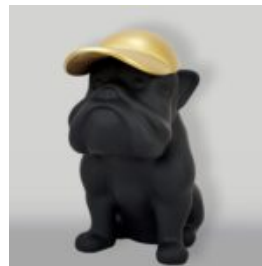

BULLDOG WITH CAP - MATTE PAINTED

Article Number:
B1-1-1
Product Description:
Bulldog with Cap - Painted
Material:
Glass...