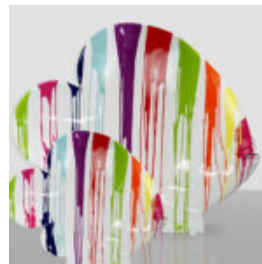

XL WHITE TRASH FISH

Article Number:
R1-1-9
Product Description:
XL Fish designed in White Trash...