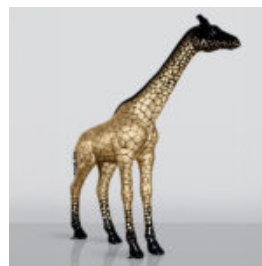

DECORATIVE FIGURE GREEN BULL - LAMBORGHINI

Product Description:
Green bull wrapped in a Lamborghini motif.
Material:
PWS glass...

THE SMALL BEAR SITTING WITH THE LOGO

Article number:
M2-7-1
Product description:
Small green bear sitting with logo splattered...

PORSCHE TEDDY BEAR SITTING ON A PILLOW

Article Number:
M2-6-2
Product Description:
Teddy bear with glasses sitting on a...

LARGE GIRAFFE 230CM LAMP - YELLOW VERSION

Article number:
Giraffe figure 230cm LAMP
Product description:
Large giraffe 230cm yellow...