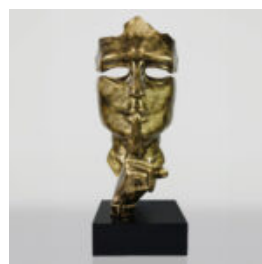

LARGE MASK ON STAND - GOLD PATINA

Article number:
M3-1-1
Product description:
Large mask on a base - gold patina
Material:
Glass...