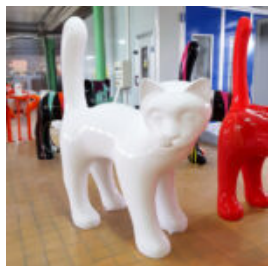

LARGE CAT FIBERGLASS DECORATION FIGURE - SINGLE COLOR EDITION

Notice:
Price does not include local taxes, delivery cost and retail packaging.
Minimum...