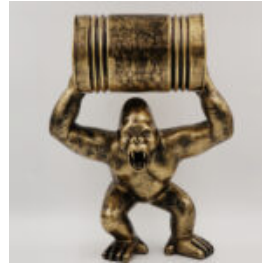

Material:
Glass...

GORILLA TONO XS - PATINA

Article number:
G1-7-1

Product description:
Gorilla Tono XS - Patina

Material:
Polyester resin...

GORILLA S - PATINA

Article number:
G1-8-1

Product description:
Gorilla S - patina