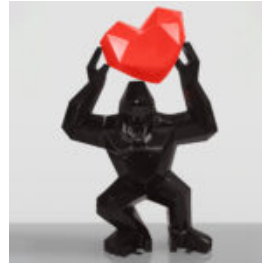

GORILLA TONO SQUARE XL - HEART

Article Number:
G1-11-6
Product Description:
Gorilla Tono Square XL - Matte black with red...