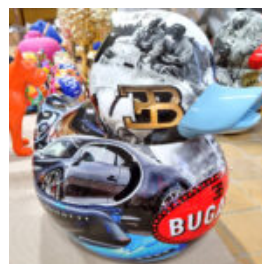

SMALL RESIN HANDMADE DUCK POP-ART FIGURE

Notice:
Price does not include local taxes, delivery cost and retail packaging.
Minimum...