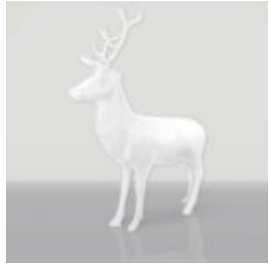

3D DECORATIVE FIGURE - LARGE WHITE DEER

Article Number:F006
Product Description:Life-size deer crafted in white color.
Material:PWS...