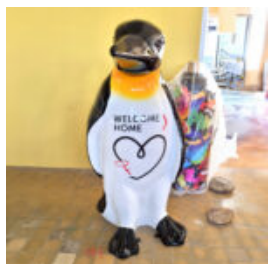

LARGE FIBERGLASS PENGUIN FIGURE - 170CM

Notice:
Price does not include local taxes, delivery cost and retail packaging.
Minimum...