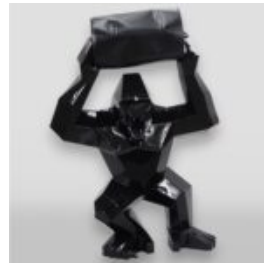

Article number: S93

Product description: Standing lion - patina

Material: Glass laminate...

BLACK STANDING TIGER - GOLDEN TRASH

Article number: S94

Product description: Black tiger standing - golden trash

Material: Glass...