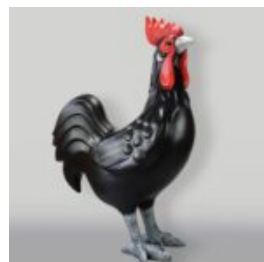

LARGE BLACK ROOSTER FIGURE

Article Number:
Rooster - Black
Product Description:
Large Black Rooster Figure - Matte or...