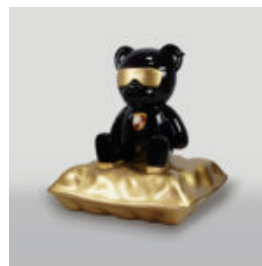

PORSCHE TEDDY BEAR SITTING ON A PILLOW

Article Number:
M2-6-2
Product Description:
Teddy bear with glasses sitting on a...