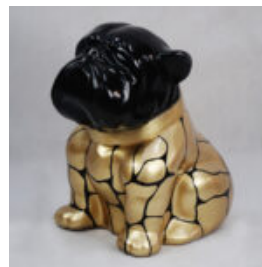

BULLDOG ANGELO 60CM DOG - PATCHES

article number:
B1-14-26
Product description:
Bulldog angelo patches
Material:...