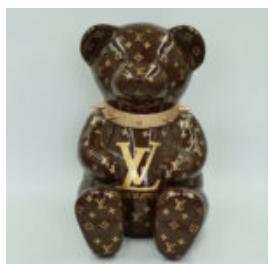

BEAR MONOGRAM H-45CM

Article number:
M2-4-6

Product description:
Bear - monogram

Material: Polyester resin -...