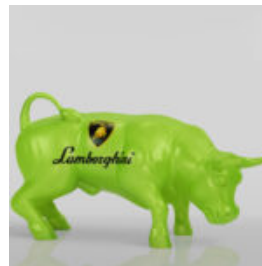

LARGE REALISTIC BOXING GLOVE FIGURE - BLACK

Article number:
Large Boxing Glove - Black
Product Description:
Unique large figure of a...

LARGE REALISTIC BOXING GLOVE FIGURE - MONOGRAM

Item number:
Large Boxing Glove - Monogram
Product description:
Unique large boxing glove...

SMALL SITTING BEAR - BLUE H

Article number:
M2-7-10
Product Description:
Small sitting bear in a BLUE H...

SMALL SITTING BEAR - ORANGE H

Article number:
M2-7-9
Product Description:
Small sitting bear in a ORANGE H...