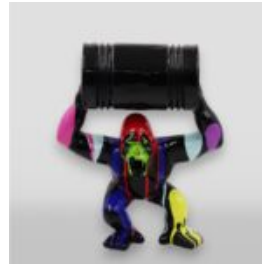

GORILLA TONO XS - BLACK TRASH

Article number:
G1-7-2

Product description:
Gorilla Tono XS - Black Trash

Material:
Polyester...