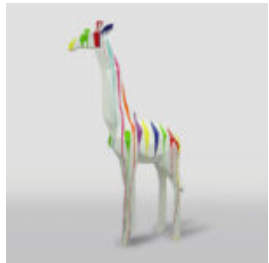

Product description:
Gorilla Tono XS - White Trash

Material:
Polyester...

A LARGE GEOMETRIC GIRAFFE FIGURE FROM LAMINATE - PATINA

article number:
S39

Product description:
A large geometric giraffe figure from...