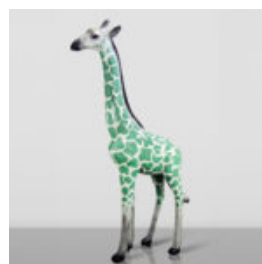

LARGE 3D FIGURE - GIRAFFE WITH GREEN SPOTS

Article Number:GF062 Product Description: Large figure - giraffe in a classic style with green...