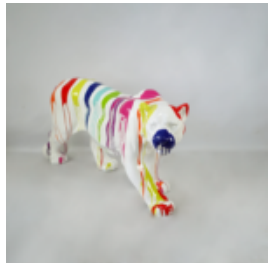

Product description:
Bulldog angelo painting mat

Material:...

STANDING PANTHER NATURAL SIZE - MULTICOLOR

Article number:
P2-1-9

Product description:
Life-size standing panther - multicolor

Material:...

BULLDOG ANGELO 40CM DOG - LOUIS PARIS