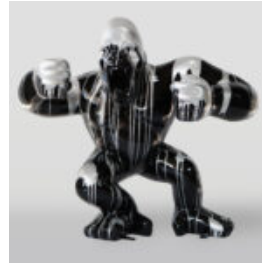

STANDING BOXER DOG L - CARTOON

Article Number:
B1-C198b

Product Description:
Standing Boxer L - decorated with cartoon...

COLORFUL LIFE-SIZE STATUE OF A HORSE BLACK TRASH

Article number:
F039tr
Product description:
Colorful life-size statue of a horse - black...