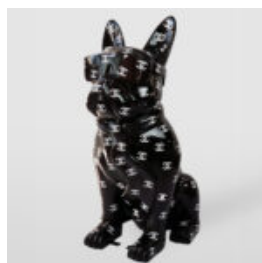

LARGE FIGURE OF A BULLDOG WITH A TIE AND GLASSES - LOGO

Article number:
B1-5-2

Product description:
Large figure of a bulldog with a tie and glasses,...