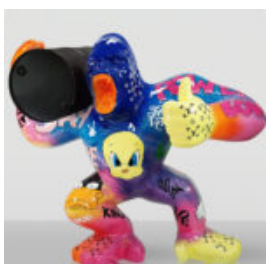

LARGE GORILLA WITH BARREL ON SHOULDER - OK

Article number: G1-9-2 Product description:
Gorilla with barrel - OK Material: PWS glass..

LARGE GORILLA WITH A BARREL ON HIS SHOULDER - LOONEY TUNES

Article Number:G1-9-4
Product Description:Gorilla with Barrel - Looney Tunes...