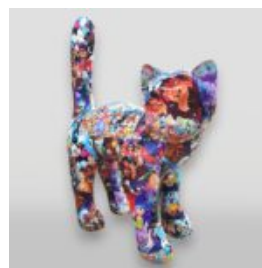

LARGE FIGURINE, DECORATIVE CAT - POP ART

Article number:
C094xls
Product description:
Large figurine, decorative cat.
Pop Art style...