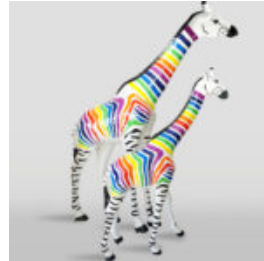

LIFE-SIZED ZEBRA FIGURE

Item Number:
NaturalnaZebra
Product Description:
3D Zebra life-sized...

LARGE LIFE-SIZE GIRAFFE FIGURE - COLORFUL ZEBRA

Article Number:
F041 - Zebra
Product Description:
Large life-size hand-painted giraffe figure...