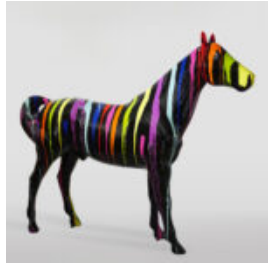

COLORFUL LIFE-SIZE STATUE OF A HORSE BLACK TRASH

Article number:
F039tr
Product description:
Colorful life-size statue of a horse - black...