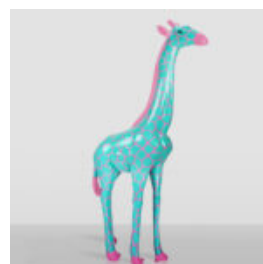

GIRAFFE WITH CELADON SPOTS - LARGE 3D FIGURE

Article Number: GF062
Product Description: Large figure - pink giraffe with celadon spots...