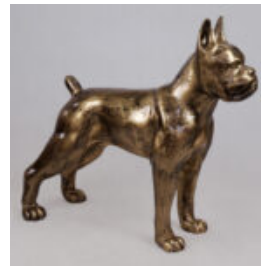

STANDING BOXER DOG L - GOLDEN PATINA

Article number:
B1-C198b
Product description:
Standing Boxer L - Golden...