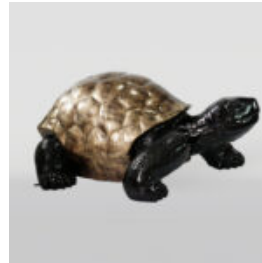

Article number:
B1-4-3

Product description:
Large French Bulldog figure "Juki" in black matte...

LARGE GORILLA FIGURE WITH A BARREL IN BLACK TRASH VERSION.

Item Number:
G1-5-2

Product Description:
Large golden black gorilla in black trash version...