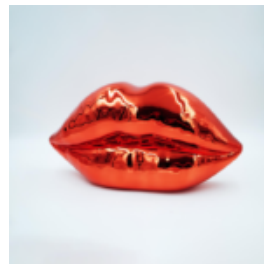

RED CHROME LIPS

Article number:

U1-1-1

Product description:

Red chrome lips

Material:

Polyester resin -...