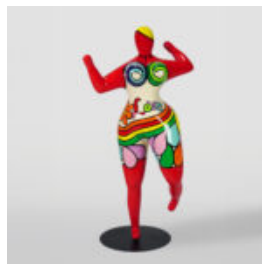

LARGE SITTING BEAR - INDUSTRIAL THEME

Article number:
M2-5-5

Product description:
Large sitting bear with an industrial theme,...

BEAR STANDING LOONEY TUNES

article number:
M2-2-1

Product description:
standing bear-Looney Tunes, hand-painted...