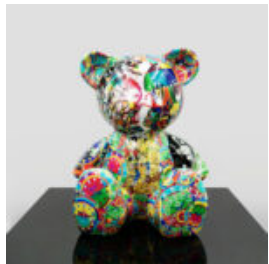

SMALL SITTING BEAR - ROLEX

Article number:
M2-7-8
Product Description:
Small sitting bear in a Rolex...