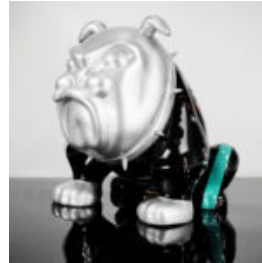

BULLDOG AVELLA DOG 55CM - PETRONAS MOTIF

Article number: B1-12-23
Product description: Bulldog Avella figurine made using foil...