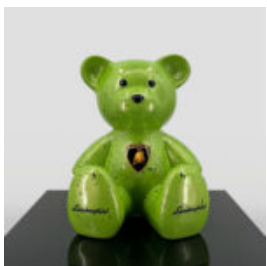

THE SMALL BEAR SITTING WITH THE LOGO

Article number:
M2-7-1
Product description:
Small green bear sitting with logo splattered...