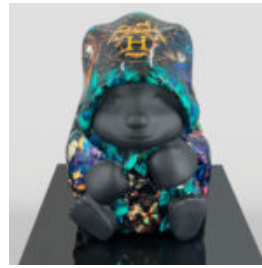

INDIAN-THEMED PANDA

Article number:
Panda Indie
Product description:
Panda made using the technique of wrapping...