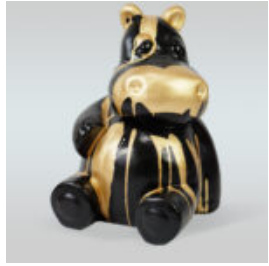

BLACK HIPPO 40CM - GOLDEN TRASH

Article number:
S87

Product description:
Hippo 40cm - black gold trash

Material:
Polyester...