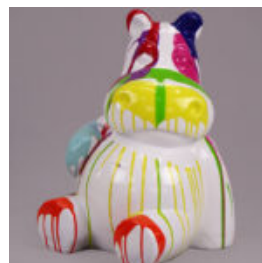

HIPPO 40CM - WHITE TRASH

Article number:
S50

Product description:
Hippo 40cm - white trash

Material:
Polyester resin -...