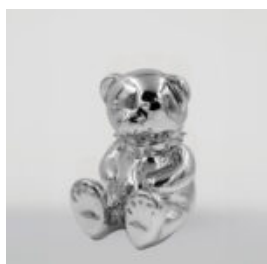

BEAR H-31 CM WITH SPIKED COLLAR SILVER VERSION

Article number:
M2-3-16
Product description:
31cm teddy bear with a silver-colored chrome...