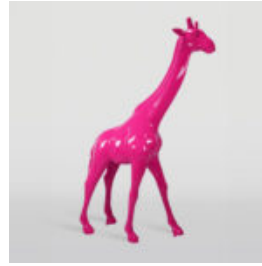

LARGE GIRAFFE 230CM PINK VERSION

article number:
Figure Giraffe 230cm

Product description:
Large giraffe 230cm pink...