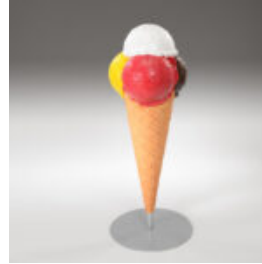

SMALL ADVERTISING FIBERGLASS SCOOP ICE CREAM

Article number:
f118

Description:
Small Advertising Fiberglass scoop ice...