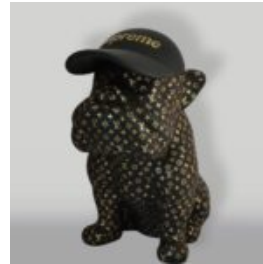

BULLDOG DOG WITH CAP - MATTE WITH GOLDEN LOGO

Article number:
B1-1-8
Product description:
Bulldog with Cap - Matte, adorned with golden...