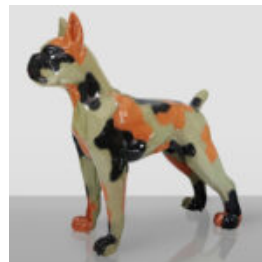

EXCLUSIVE LION FIGURE - SILVER GLOSS

Article number: LewPGsilver Product description:
Exclusive figure of a walking lion with a long...

UNIQUE ORIGAMI FIGURE - LARGE BOXER DOG

Item Number:
BokserOrigami
Product Description:
Unique 3D Origami Geometric Boxer Dog Figure...