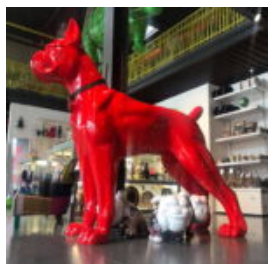

LARGE FIBERGLASS CITY DECORATION GLOBE Ø-150CM

Article number:
globe Ø-150cm

Description:
Large Ø-150cm fiberglass...

LIFE SIZE FIBERGLASS LARGE ELEPHANT STATUE

Notice:
Price does not include local taxes, delivery
cost and retail packaging.
Minimum...