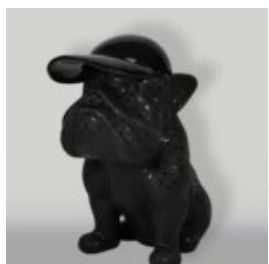

DOG BULLDOG WITH CAP - MATTE

Article number: B1-1-4
Product description: Bulldog with Cap -
Matte, adorned
Material: Glass...