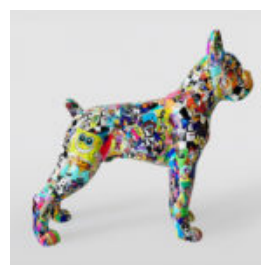

BEAR H-31 CM WITH A TIGER-THEMED SPIKED COLLAR

Article number:
M2-3-18

Product description:
31cm teddy bear with a silver spiked collar and...

DOG BULLDOG WITH CAP - RED

Article number:
B1-1-2

Product description:
Bulldog with Cap - Red with black...