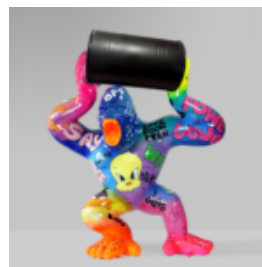

article number:
B1-1-7

Product description:
Bulldog with hat - McQueen

Material:...

BULLDOG WITH CAP - SILVER PATINA

Product Number:
B1-1-6
Product Description:
Bulldog with Cap - Silver...

BIG GORILLA WITH A BARREL - LOONEY TUNES