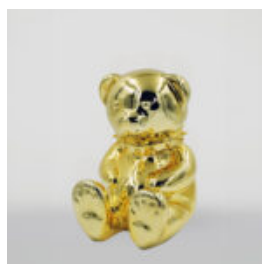

BEAR H-31 CM WITH SPIKED COLLAR IN GOLD VERSION

Article number:
M2-3-15
Product description:
31cm teddy bear with a gold-colored chrome spike...