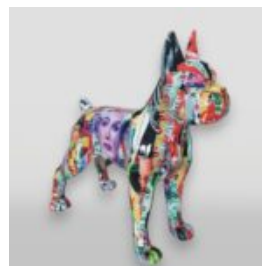

BOXER DOG RESIN DECORATIVE FIGURE - POP ART EDITION.

Article number:
C198

Description:
Boxer Dog Resin Decorative Figure - Pop Art...