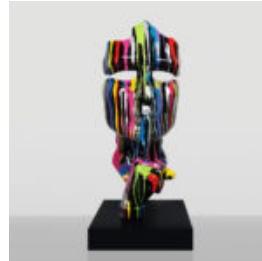

MEDIUM-SIZED 120CM MASK ON STAND - BLACK TRASH

Article Number: M3-5-1 Product Description:
120cm black mask on a stand with a trash finish...