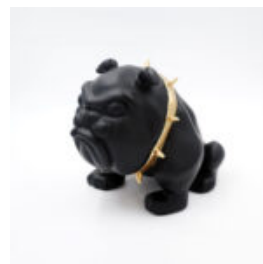

...

BULLDOG AVELLA DOG 22CM - RED MAT

article number:
B1-13-18

Product description:
Bulldog Avella 22cm - red mat

...

BULLDOG AVELLA DOG 22CM - BLACK MAT

article number:
B1-13-21

Product description:
Bulldog Avella 22cm - black mat