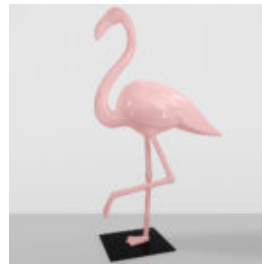

LARGE FIGURE BORDEAUX GEOMETRIC BULL

Article number:Geometric Bull
Product description:Geometric bull - 1 color
Material:PWS...

LARGE GEOMETRIC RED BULL FIGURE

Article number:Geometric Bull
Product description:Geometric bull - 1 color + different color...

LARGE GEOMETRIC BULL FIGURE

Article number:Geometric Bull.
Product Description:Geometric bull - 1 color + different color...

BULL FIBERGLASS ANIMAL FIGURE - SINGLE COLOR

Article number:
life size bull

Description:
Bull Fiberglass Animal Figure - ...

LARGE GORILLA WITH BARREL ON SHOULDER - OK

Article number: G1-9-2 Product description:
Gorilla with barrel - OK Material: PWS glass..

LARGE GORILLA WITH A BARREL ON HIS SHOULDER - LOONEY TUNES

Article Number:G1-9-4
Product Description:Gorilla with Barrel - Looney Tunes...