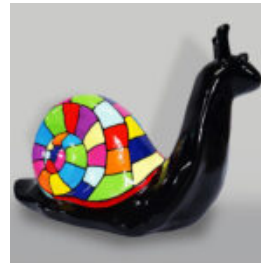

LARGE DECORATIVE FIGURE SNAIL - SMARTIE

Article number:
S1-1-2

Product description:
Large Decorative Figure Snail -...

LARGE DECORATIVE SNAIL FIGURE - TRASH

Article Number:
S1-1-1

Product Description:
Large Decorative Snail -...