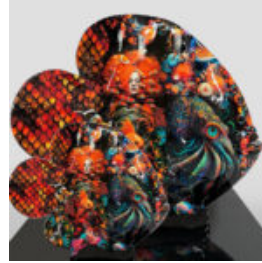

FISH XL OCEANARIA

Article Number:
R1-1-5
Product Description:
Fish XL made using the foil wrapping technique...