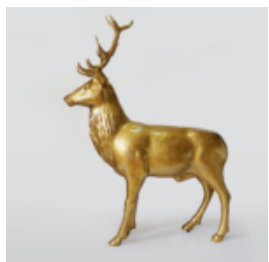

DECORATIVE 3D FIGURE - BIG RED DEER

Article Number:
F006 Red
Product Description:
Life-size Deer
Material:
Glass Laminate...