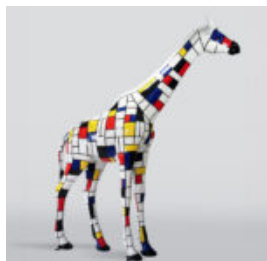

LARGE LIFE-SIZED GIRAFFE FIGURE - MONDRIAN

Article number:
F041 - Mondrian
Product description:
Large life-sized giraffe figure -...