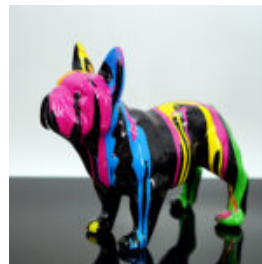

STANDING FRENCH BULLDOG FIGURINE - TRASH

Article Number: C200
Product Description: Small standing bulldog model - trash...