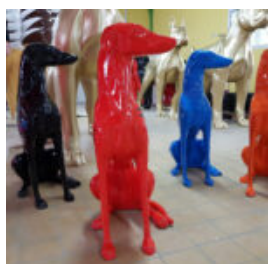

FIBERGLASS GREYHOUND SEATED HANDMADE FIGURE H-80CM

Article number:
Small Greyhound Seated Sculpture.

Description:
Fiberglass...

RESIN HANDMADE GIRAFFE SCULPTURE H-100CM

Article number:
Giraffe figure 100cm.