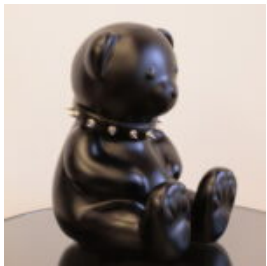

RESIN TEDDY BEAR DECORATION FIGURE - SINGLE COLOR

Article number:
Teddy

Description:
Resin Teddy Bear Decoration Figure - ...