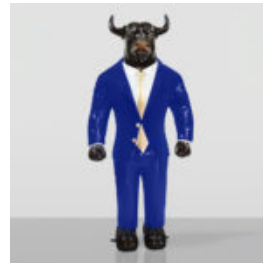

DECORATIVE FIGURE OF A STANDING BULL IN A SUIT

Article Number: GarniturByk
Product Description: Large standing bull in a suit, exuding bold...