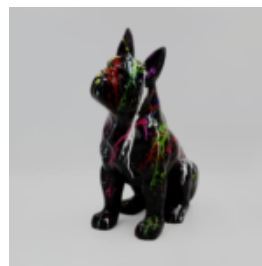

BOSTON BULLDOG M - BLACK TRASH

Article number:
B1-11-2
Product description:
Bulldog Boston M - black...