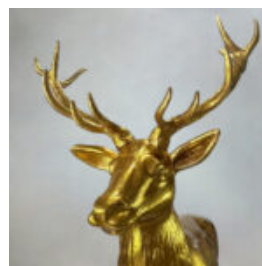

3D DECORATIVE FIGURE - LARGE DEER WITH GOLD GLITTER

Article Number:F006 + glitter Product Description:Life-size deer in gold with glitter...

LARGE BEAR FIGURE SQUARE - RED

Article number:
M1-2-3
Product description:
Standing bear figure in red
Material:
Glass...