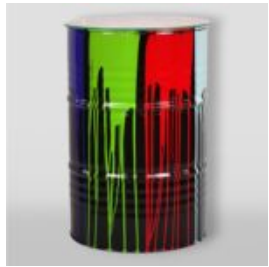

Product description:
Turtle in a helmet with a monogram -...

BARREL - WHITE TRASH

Article number:
S82

Description:
Barrel - White Trash

Material:
Metal

size:...

BARREL - BLACK TRASH

Article number:
B3-1-2