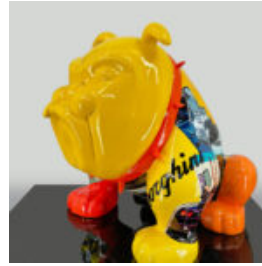

EXCLUSIVE BULLDOG AVELLA - LAMBORGHINI FIGURE

Article Number: B1-12-28
Product Description: Bulldog Avella figure completely wrapped in...