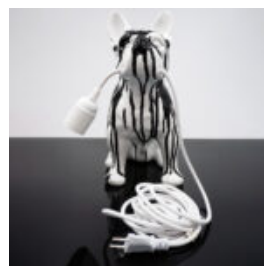

DECORATIVE FIGURE FRENCH BULLDOG LAMP - DESIGN II

Article Number: C200s LAMP Product
Description: White decorative figure with a black trash -...