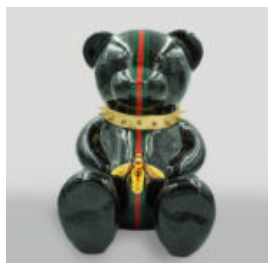

Article number:
Z2-1-4

Product description:
Turtle in a helmet with monogram - pink...

BEAR H. H-45CM

Article number:
M2-4-1

Product description:
Bear H

Material: Polyester resin - cast

Size:...

BLACK G BEAR H-45CM