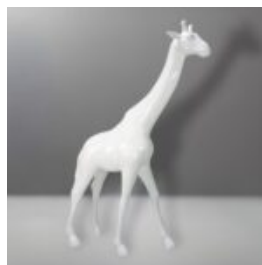

LARGE GIRAFFE 230CM WHITE VERSION

Article Number:
Giraffe Figure 230cm
Product Description:
Large giraffe 230cm white...

LARGE GIRAFFE 230CM COLOR ZEBRA

article number:
Figure Giraffe 230cm
Product description:
Large giraffe 230cm white,...