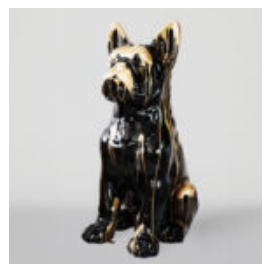

LARGE FRENCH BULLDOG FIGURE "JUKI" - BLACK/GOLD TRASH

Article number:
B1-2-3
Product description:
Large French bulldog figure "Juki" - black/gold...