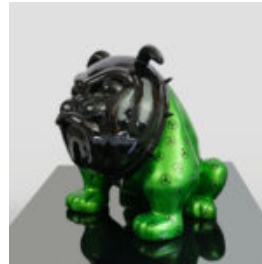

EXCLUSIVE BULLDOG FIGURE AVELLA - AMG

Article Number: B1-12-29
Product Description: Bulldog "Avella" covered with Mercedes Benz AMG...