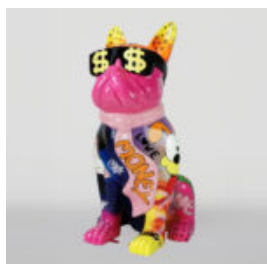

LARGE FIGURE OF A BULLDOG WITH A TIE AND GLASSES - LOGO

Article number:
B1-5-2

Product description:
Large figure of a bulldog with a tie and glasses,...

LARGE FIGURE OF A BULLDOG WITH A TIE AND GLASSES - NO.5

PIES DUŻA FIGURA BULLDOGA Z KRAWATEM W OKULARACH - KINGA

Numer artykułu:
B1-5-4

Opis produktu:
Duża figura bulldoga z krawatem w okularach,...

PIES DUŻA FIGURA BULLDOGA Z KRAWATEM W OKULARACH - LOONEY TUNES