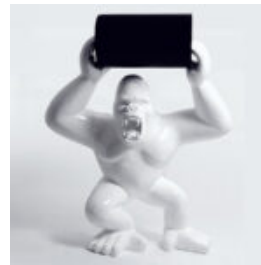

BIG FIBERGLASS GORILLA WITH BARREL

Article number:
Gwb250

Description:
Big Fiberglass Gorilla with a Barrel -...