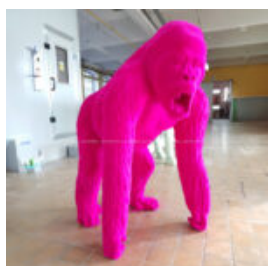

LARGE 3D FLOCKED FIBERGLASS GORILLA FIGURE

Article number:
Large 3d flocked fiberglass gorilla figure.

Description:
...