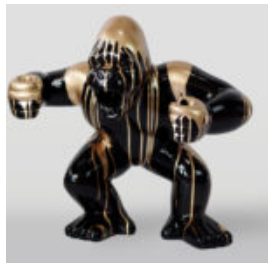

BLACK GORILLA L - GOLDEN TRASH

Article number:
G1-3-2
Product description:
Black gorilla L - golden trash
Material:
Polyester...