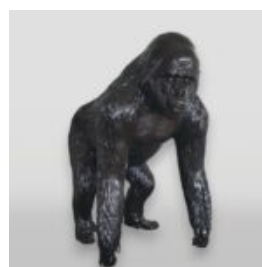

FIBERGLASS GORILLA LARGE HANDMADE STATUE - SINGLE COLOR

Article number:
gorilla

Description:
Fiberglass Gorilla Large Handmade Statue...