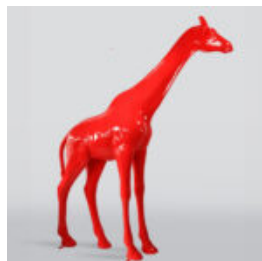

LARGE LIFE-SIZED GIRAFFE FIGURE - RED

Article number:
F041 - red
Product description:
Large life-sized giraffe figure -...