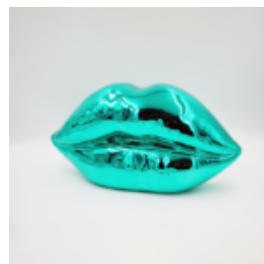

BLUE CHROME LIPS

Article number:

U1-1-2

Product description:

Blue chrome lips

Material:

Polyester resin -...

PURPLE CHROME LIPS