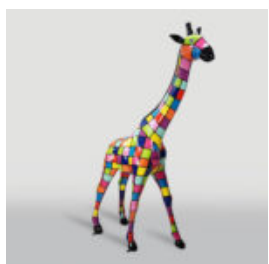

LARGE GIRAFFE 230CM - SMARTIE VERSION

Article Number:
Giraffe Figure 230cm
Product Description:
Large giraffe 230cm hand-painted in...

CACTUS 180 CM - PINK

Article Number:
K3-1-7
Product Description:
Cactus 180 cm - Pink
Material:
Glass laminate...