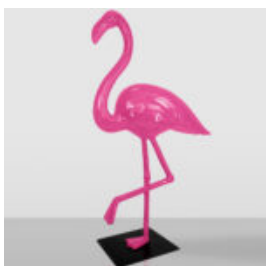

LARGE 3D DECORATIVE FLAMINGO - FUCHSIA

Article Number:F2-2-1
Product Description:Decorative flamingo figure - in "fuchsia"...