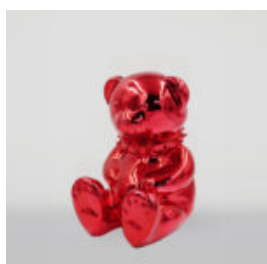

BEAR H-31 CM WITH SPIKED COLLAR IN RED VERSION

Article number:
M2-3-17
Product description:
31cm teddy bear with a red chrome studded...