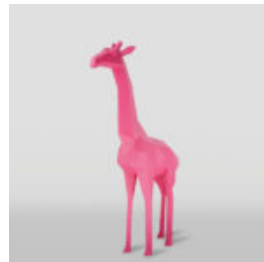

SMALL FIGURE GEOMETRIC GIRAFFE PINK

Article Number:
140GeometricGiraffe
Product Description:
Pink Geometric...