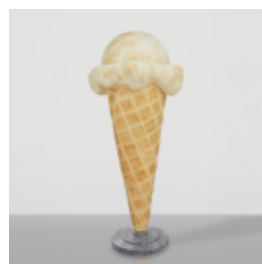

ICE CREAM BALL PASTEL BEIGE

Article number: F125 Product description:
Advertising ice cream in pastel beige, either placed...