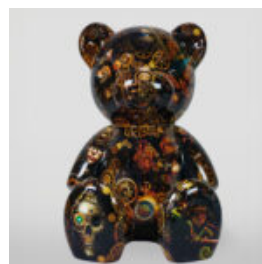

LARGE SITTING BEAR - INDUSTRIAL THEME

Article number:
M2-5-5

Product description:
Large sitting bear with an industrial theme,...