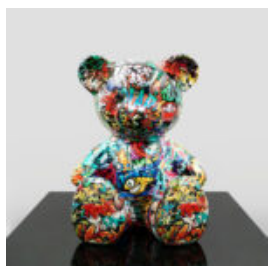

SMALL SITTING BEAR - GRAFFITI

Article number:M2-7-3
Product Description:Small sitting bear in a Graffiti motif.
Material:PWS...