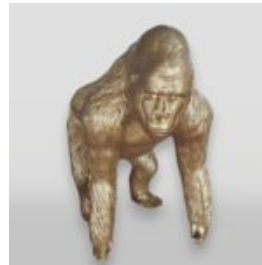

FIBERGLASS 3D GORILLA MODEL WITH CLOSED MOUTH

Article number:
Gorilla Closed Mouth

Description:
Closed Mouth Gorilla...