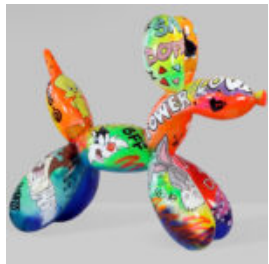

LARGE BALLOON DOG - LOONEY TUNES

article number:
B2-1-1

Product description:
Large balloon dog - Looney Tunes

...