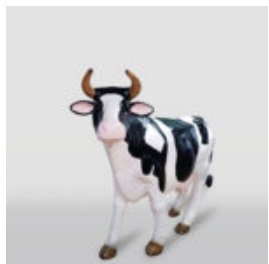

FIBERGLASS COW LIFE SIZE FIGURE - NATURAL COLOR.

Article number:
f018

Description:
Fiberglass cow life size figure - Natural...