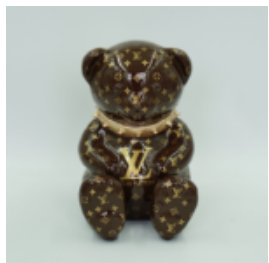

BEAR MONOGRAM H-31CM

Article number:
M2-3-6

Product description:
Bear - monogram

Material: Polyester resin -...