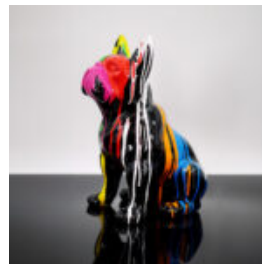

DECORATIVE FIGURINE FRENCH BULLDOG - TRASH

Article Number:C200s
Product Description:Decorative French Bulldog Figurine - motif...