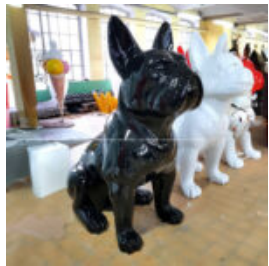

DOG SITTING BULLDOG SL, SINGLE-COLORED.

Article number:
C200SL
Product description:
Single-colored sitting...