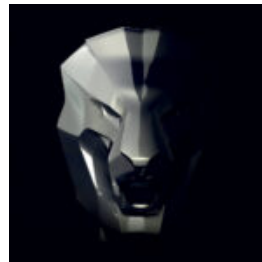

EXCLUSIVE LION FIGURE - SILVER GLOSS

Article number: LewPGsilver Product description:
Exclusive figure of a walking lion with a long...