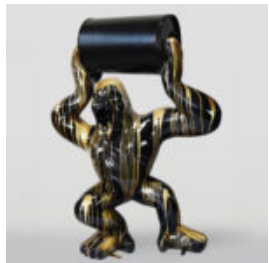

LARGE FIGURE OF A WALKING TURTLE - GOLD PATINA

Article Number:
Z2-2-2

Product Description:
Large figure of a walking turtle - gold...

LARGE GORILLA FIGURE WITH GOLDEN TRASH BARREL

Article Number:
G1-5-3

Product Description:
Large black gorilla in golden trash version with...