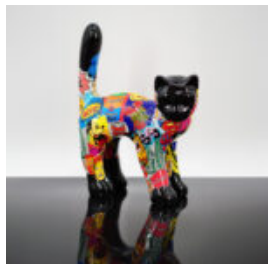

DECORATIVE FIGURINE SMALL STANDING CAT - COMICS

Article number:C094a
Product description:Small decorative cat figure - crafted using a...