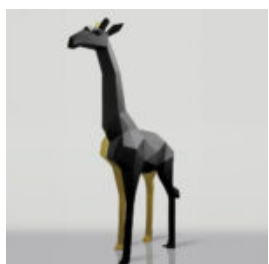

LARGE GEOMETRIC GIRAFFE FIGURE MADE OF LAMINATE - GOLD/BLACK

Article Number:S39 Product Description:Large geometric giraffe figure made of laminate -...