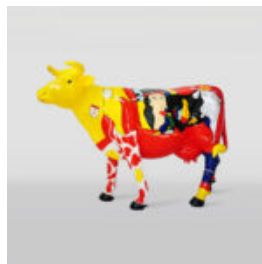

COW WITH PICASSO MOTIF

Article number:
K1-1-2
Product description:
Life-size cow with Picasso...