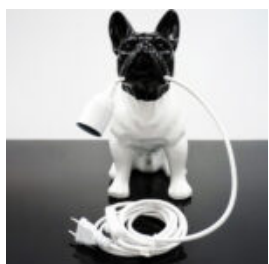

DECORATIVE FIGURE FRENCH BULLDOG LAMP - DESIGN I

Article Number: C200s LAMP Product
Description: White decorative figure with a black head -...