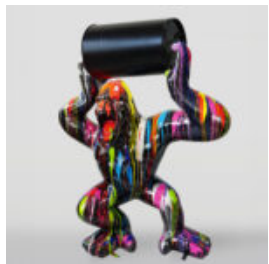

DUŻY GORYL Z BECZKĄ - TRASH

Numer artykułu:
G1-5-7
Opis produktu:
Duży goryl z beczką -...