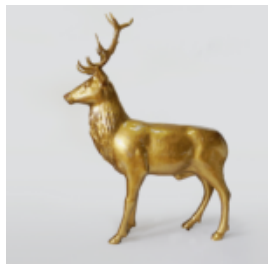

Article number:
C171

Description:
English Bulldog Resin Figure - Single...

DONKEY DECORATION RESIN FIGURE - SINGLE COLOR EDITION

Article number:
C192

Description:
Donkey Decoration Resin Figure - Single...