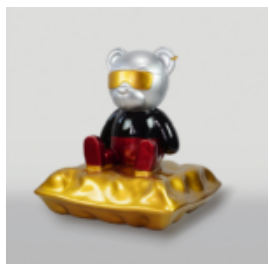

DECORATIVE FIGURE BLACK BULL - TRASH

Product Description:Black bull in trash style. Material:Glass laminate PWS Size:H-45cm x...

DECORATIVE FIGURE BLUE BULL - GOLD TRASH

Product Description: Blue bull in gold trash style. Material: Glass laminate PWS Size: H-45cm x...

FERRARI TEDDY BEAR SITTING ON A PILLOW

Article Number:
M2-6-3
Product Description:
Teddy bear with glasses sitting on a...

TEDDY BEAR SITTING ON A PILLOW

Article Number:
M2-6-1
Product Description:
Teddy bear with glasses sitting on a pillow...