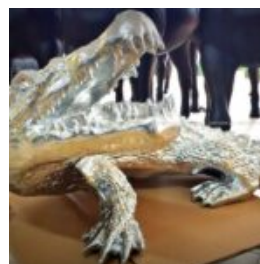

FIBERGLASS DECORATION CROCODILE FIGURE - NATURAL COLOR.

Article number:
f044

Description:
Fiberglass decorating crocodile figure - ...