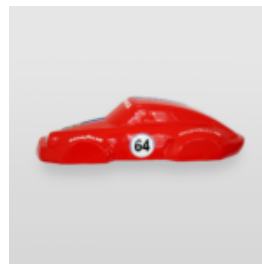

CAR MODEL 911 - MOTIF 64 - HALF MODEL

Article number:
Car 911 - Theme 64 - Half model

Product description:
...