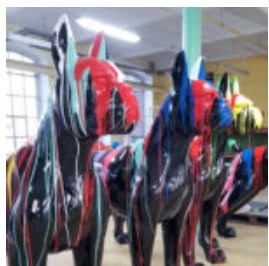

LARGE BOXER DOG FIBERGLASS FIGURE - COLORFUL EDITION

Article number:
C198xl.

Description:
Large Boxer Dog Fiberglass Figure - ...