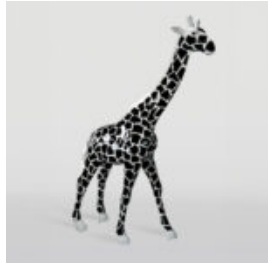

LARGE GIRAFFE 230CM PATCH VERSION

article number:
Figure Giraffe 230cm

Product description:
Large giraffe 230cm white...