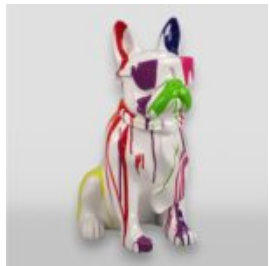

SMALL BULLDOG TIE WITH GLASSES - ONE COLOR

Article number:
B1-6-2

Product description:
Medium bulldog wearing glasses - one...

MEDIUM BULLDOG WEARING GLASSES TIE - WHITE TRASH

Article number:
B1-6-1

Product description:
Medium bulldog with glasses tie - white...