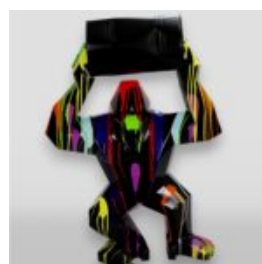

Article number:
S50

Product description:
Hippo 40cm - white trash

Material:
Polyester resin -...

GORILLA TONO SQUARE XL - WHITE TRASH

Article number:
G1-11-3

Product description:
Gorilla Tono square XL - White...