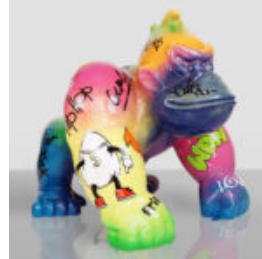

DONKEY KONG - POP ART

Article Number: G1-14-6 Product Description:
Donkey Kong in Pop Art style Material:
Glass...