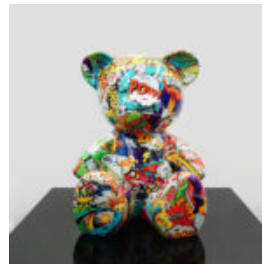

SMALL SITTING BEAR - POP ART

Article number:
M2-7-4
Product Description:
Small sitting bear in a Pop ART...