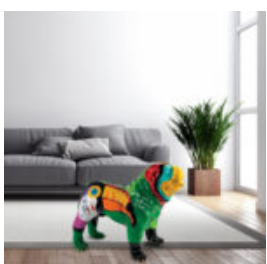

ENGLISH BULLDOG RESIN FIGURE - POP -ART EDITION

Notice:
Price does not include local taxes, delivery cost and retail packaging.
Minimum...