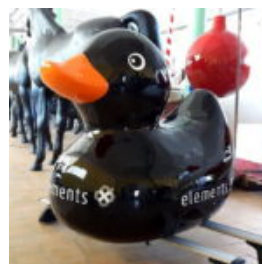

DECORATIVE FIBERGLASS DUCK STATUE

Notice:
Price does not include local taxes, delivery
cost and retail packaging.
Minimum...