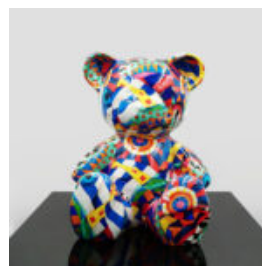

SMALL SITTING BEAR - MOSAIC

Article number:M2-7-2
Product Description:Small sitting bear in a mosaic motif.
Material:PWS...