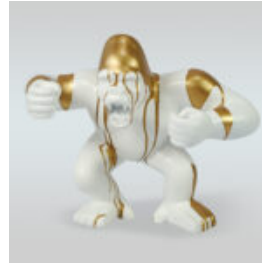

WHITE GORILLA XS - GOLDEN TRASH

Article number:
G1-4-1

Product description:
Gorilla XS - white gold trash

Material:
Polyester...