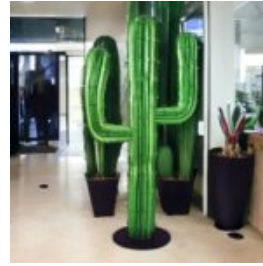

CACTUS 180 CM - GREEN PEARL MONOCHROME

Article Number:
K3-1-5
Product Description:
Cactus 180 cm - pearl green
Material:
Glass...