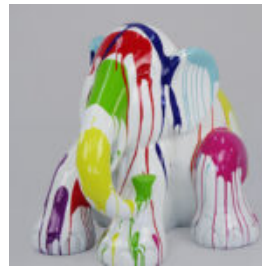

SITTING ELEPHANT L - WHITE TRASH

Article number:
S3-4-1

Product description:
Sitting Elephant L - White...