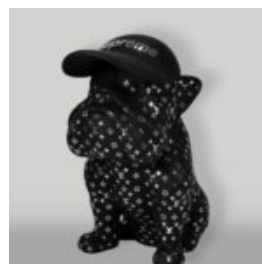

LARGE BALLOON DOG - SILVER CHROME

article number:
B2-1-5

Product description:
Large balloon dog - silver chrome

...

LARGE WALKING TURTLE FIGURE - TRASH

Article Number:
Z2-2-3

Product Description:
Large walking turtle figure - Trash
H- 63cm...