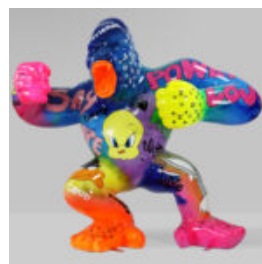

Article number:

G1-5-4

Product description:

Large gorilla with a barrel - Looney...

LARGE GORILLA - POP ART

Article number:
G1-1-3

Product description:
Large gorilla - pop art

Material:
Glass laminate...