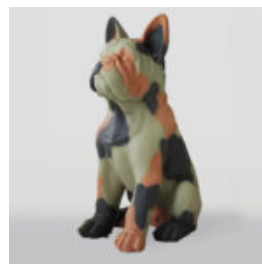

LARGE FRENCH BULLDOG FIGURE "JUKI" - CAMO MOTIF

Article number:
B1-2-1
Product description:
Large French bulldog figure "Juki" - camouflage...