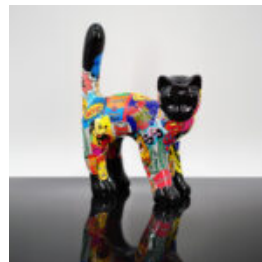

DECORATIVE FIGURINE SMALL STANDING CAT - COMICS

Article number: C094a
Product description: Small decorative cat figure - crafted using a...