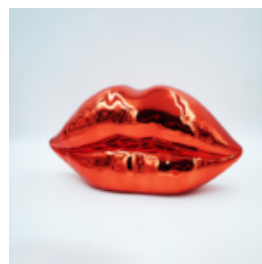

LIPS RED CHROME

article number:
U1-1-1

Product description:
Lips red chrome

Material:
Polyester...