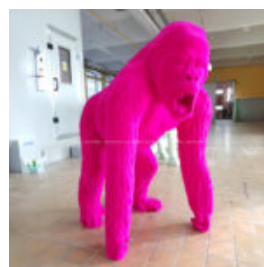

LARGE 3D FLOCKED FIBERGLASS GORILLA FIGURE

Article number:
Large 3d flocked fiberglass gorilla figure.

Description:
...