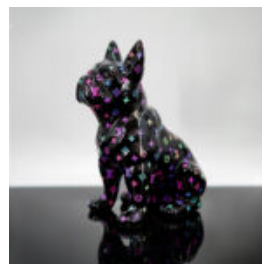

DECORATIVE FIGURINE FRENCH BULLDOG - LV

Article Number: C200s
Product Description: Decorative French Bulldog Figurine - motif...