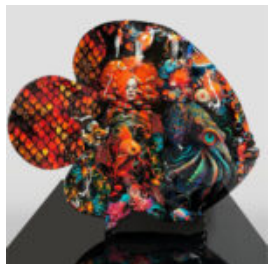

FISH XL OCEANARIA

Article Number:
R1-1-5
Product Description:
Fish XL made using the foil wrapping technique...