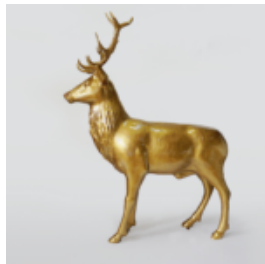

## FIBERGLASS DEER LIFE - SIZE FIGURE - SINGLE COLOR

Article number:  
F006

Description:  
Fiberglass Deer Life - Size Figure - Single...