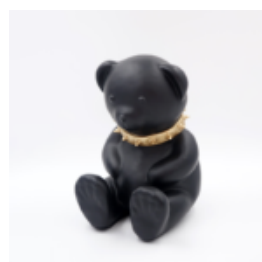

TEDDY BEAR H -31 CM - BLACK MAT

article number:
M2-3-11

Product description:
Teddy bear h -31 cm - black mat

...