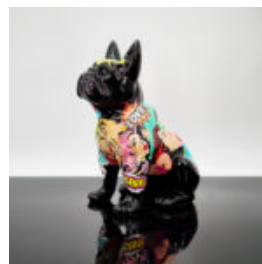

DECORATIVE FIGURINE FRENCH BULLDOG - COMICS

Article Number:
C200s
Product Description:
Decorative French Bulldog Figurine - Comics...