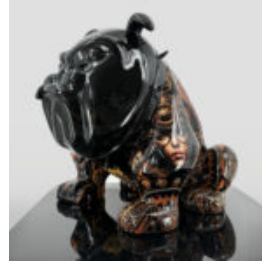

DOG BULLDOG AVELLA 55CM - INDUSTRIELL

Article Number:
B1-12-27
Product Description:
Bulldog "Avella" wrapped in industrial-themed...