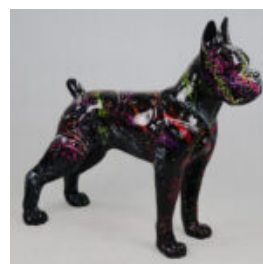

## STANDING BOXER DOG L - GOLDEN PATINA

Article number:  
B1-C198b

Product description:  
Standing Boxer L - Golden...