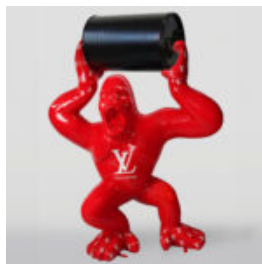

LARGE GORILLA FIGURE WITH BARREL WITH LV LOGO

Article Number:
G1-5-1
Product Description:
Large, red gorilla figure with...