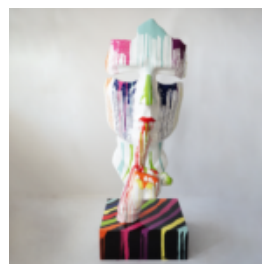

LARGE MASK BASED ON - TRASH

article number:
M3-1-9
Product description:
Large mask based on
Material:
PWS...