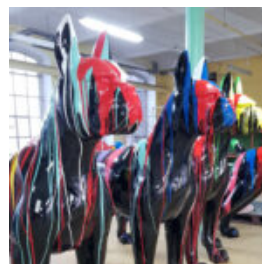

LARGE BOXER DOG FIBERGLASS FIGURE - COLORFUL EDITION

Article number:
C198xl.

Description:
Large Boxer Dog Fiberglass Figure -...