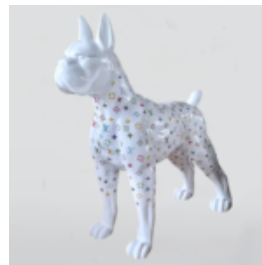

LARGE BOXER DOG FIGURINE - MONOGRAM

Item Number: B1-C198xl
Product Description: Large Boxer dog figurine - monogram
Material:...