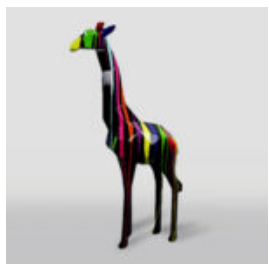

LARGE GEOMETRIC GIRAFFE FIGURE MADE OF LAMINATE - BLACK TRASH

article number:
S37

Product description:
Large geometric giraffe figure made of...