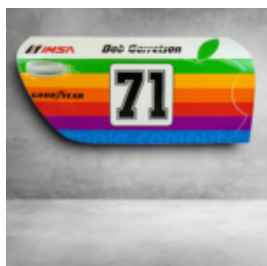

CAR DOORS 911 - MOTIF 5

Article Number:
Motif 5
Product Description:
Car doors 911 - made using foil wrapping...