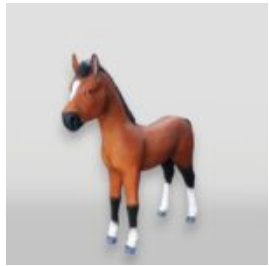

## ZEBRA REALISTIC LIFE SIZE FIBERGLASS FIGURE

Article number:  
F040

Description:  
zebra realistic life size fiberglass...