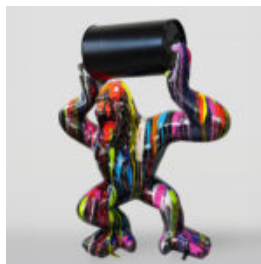

DUŻY GORYL Z BECZKĄ - TRASH

Numer artykułu:
G1-5-7

Opis produktu:
Duży goryl z beczką -...