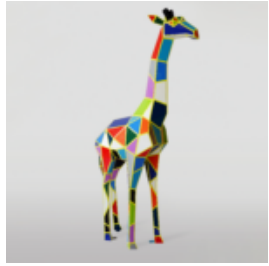

A LARGE GEOMETRIC GIRAFFE FIGURE FROM LAMINATE - ARLECCHINO

article number:
S39ar

Description:
A Large Geometric Giraffe Figure From Laminate -...