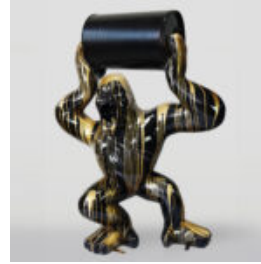

LARGE GORILLA FIGURE WITH GOLDEN TRASH BARREL

Article Number:
G1-5-3
Product Description:
Large black gorilla in golden trash version with...