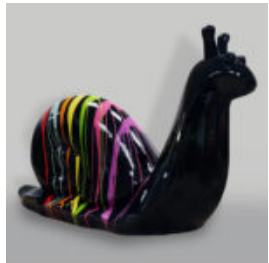

LARGE DECORATIVE SNAIL FIGURE - TRASH

Article Number:
S1-1-1
Product Description:
Large Decorative Snail -...