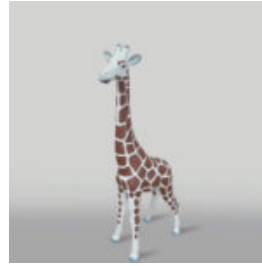

## RESIN HANDMADE GIRAFFE SCULPTURE H-100CM

Article number:  
Giraffe figure 100cm.

Description:  
Resin Handmade Giraffe...