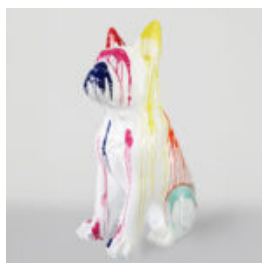

PIES DUŻA FIGURA BULLDOG FRANCUSKI „JUKI”- BIAŁY TRASH

Numer artykułu:
B1-2-2

Opis produktu:
Duża figura bulldog francuski „Juki”- biały...