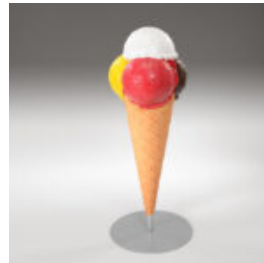

SMALL ADVERTISING FIBERGLASS SCOOP ICE CREAM

Article number:
f118

Description:
Small Advertising Fiberglass scoop ice...