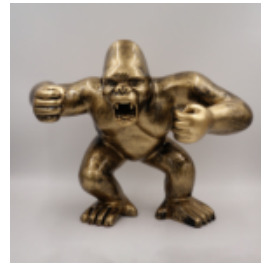

## TONO XS GORILLA - PATINA

article number:  
G1-7-1

Product description:  
Tono xs gorilla - Patina

Material:...