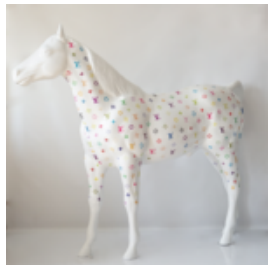

FULL-SIZE HORSE - MONOGRAM

Item Number: P74
Product Description: Full-size Horse - Monogram
Material: Glass laminate...