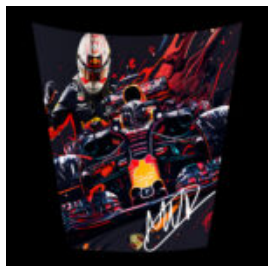

SMALL CAR MASK 911 - MOTIF 30

article number:
Car mask 911 - motif 30

Product description:
Car mask 911 - to hang on...