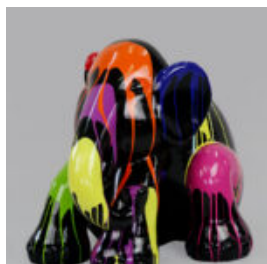

SUN SITTING L - BLACK TRASH

article number:
S3-4-2

Product description:
Sun sitting l - black trash

Material:...