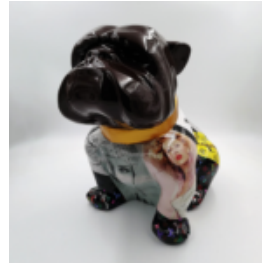

BULLDOG ANGELO 60CM DOG - L

article number:
B1-14-1

Product description:
Bulldog Angelo covered with pattern L

...