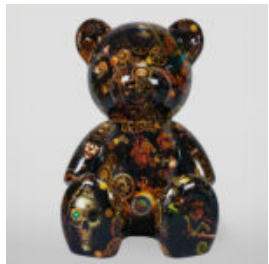

BIG SITTING BEAR - INDUSTRIAL THEME

article number:
M2-5-5

Product description:
Sitting a teddy bear with an industrial...