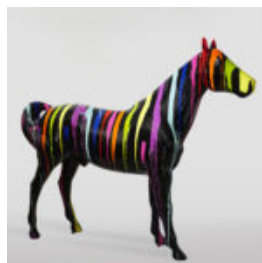

COLORFUL LIFE-SIZE STATUE OF A HORSE BLACK TRASH

Article number:
F039tr
Product description:
Colorful life-size statue of a horse - black...