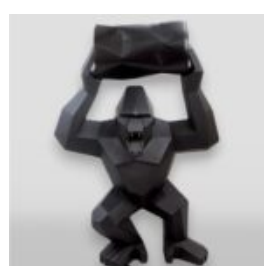

## BIG FIBERGLASS GORILLA WITH BARREL

Article number:  
Gwb250

Description:  
Big Fiberglass Gorilla with a Barrel -...