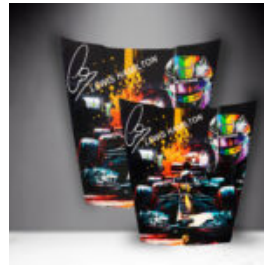

CAR MASK 911 - MOTIF 20

article number:
Car mask 911 - motif 20

Product description:
Car mask 911 - to hang on...