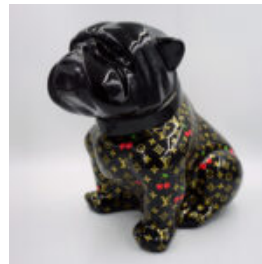

BULLDOG ANGELO 60CM DOG - CHERRY MONOGRAM

article number:
B1-14-23
Product description:
Bulldog Angelo 60cm - Cherry...