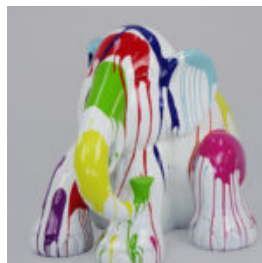

SUN SITTING L - WHITE TRASH

article number:
S3-4-1

Product description:
Sun sitting l - white trash

Material:...