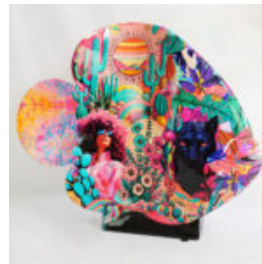

FIGURE FISH XL MEXICO

Item number:
R1-1-6
Product description:
Fish XL made using the technique of wrapping with...