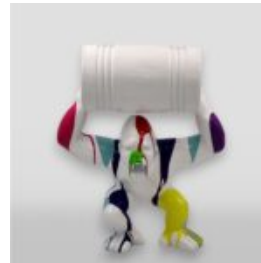

GORYL TONO XS - BIAŁY TRASH

Numer artykułu:
G1-7-3

Opis produktu:
Goryl Tono XS - Biały Trash

Material:
Żywica...