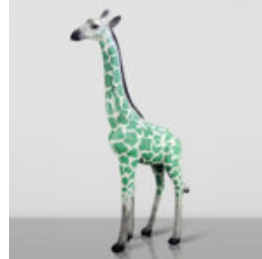

LARGE 3D FIGURE - GIRAFFE WITH GREEN SPOTS

Article Number: GF062
Product Description:
Large figure - giraffe in a classic style with green...