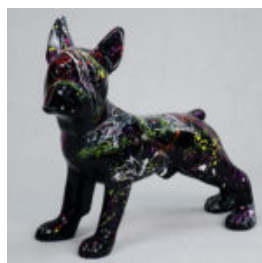

BULLDOG DOG FIGS M - BLACK SPLASH

article number:
B1-10-2

Product description:
Bulldog figs M - black SPLASH

...