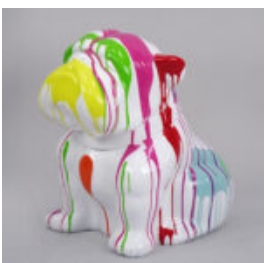

BULLDOG ANGELO 60CM DOG - TRASH

article number:
B1-14-34

Product description:
Bulldog Angelo Trash

Material:...