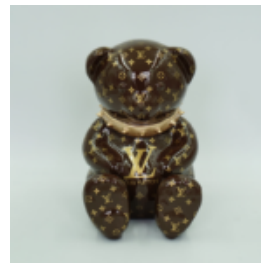

TEDDY BEAR MONOGRAM H-31CM

article number:
M2-3-6

Product description:
Miś - monogram

Material: polyester...