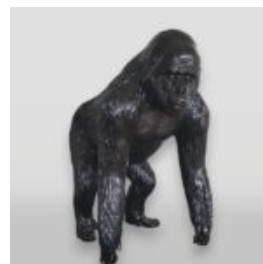

FIBERGLASS GORILLA LARGE HANDMADE STATUE - SINGLE COLOR

Article number:
gorilla

Description:
Fiberglass Gorilla Large Handmade Statue...