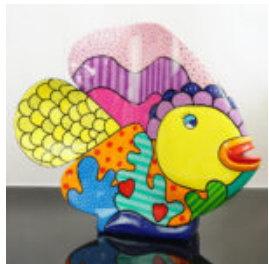

EXCEPTIONAL FISH SPARK FIGURE

Article number:R1-2-7
Product description:Exceptional hand-painted fish that adds a touch of...