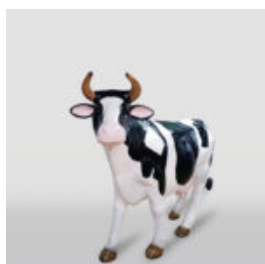

FIBERGLASS COW LIFE SIZE FIGURE - NATURAL COLOR.

Article number:
f018

Description:
Fiberglass cow life size figure - Natural...