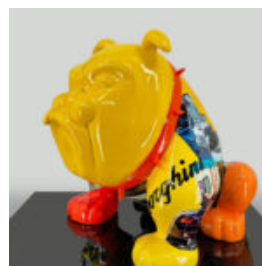

EXCLUSIVE BULLDOG AVELLA - LAMBORGHINI FIGURE

Article Number:
B1-12-28
Product Description:
Bulldog Avella figure completely wrapped in...