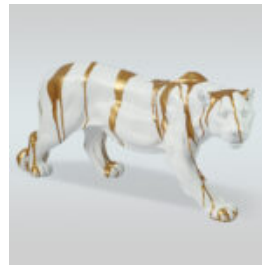

WHITE PANTHER STANDING IN NATURAL DIMENSIONS - GOLDEN TRASH

Article number:
P2-1-5

Product description:
White Panther standing in natural dimensions -...