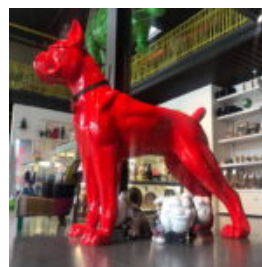

BIG FIBERGLASS BOXER DOG - SINGLE COLOR

Article number:
C198XL

Description:
Big Fiberglass Boxer Dog Figure - Single...