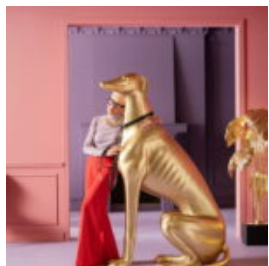

LARGE FIBERGLASS GREYHOUND FIGURE - GOLD

Article number:
Grayhound xl sculpture

Description:
Large Fiberglass...