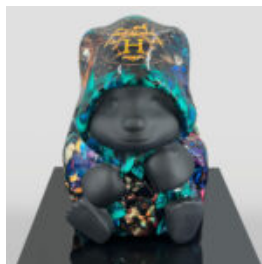

PANDA W MOTYWIE INDII

Numer artykułu:
Panda Indie
Opis produktu:
Panda wykonana techniką oklejania folią...