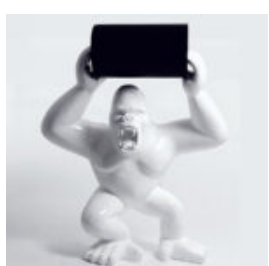

BIG FIBERGLASS GORILLA WITH BARREL

Article number:
Gwb250

Description:
Big Fiberglass Gorilla with a Barrel -...