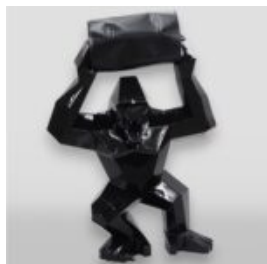

GORYL TONO KWADRAT XL - JEDEN KOLOR

Numer artykułu:
G1-11-1
Opis produktu:
Goryl Tono kwadrat XL - jeden...