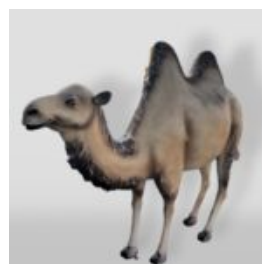

LIFE SIZE FIBERGLASS CAMEL FIGURE

Article number:
f053

Description:
Life size fiberglass camel figure.
...