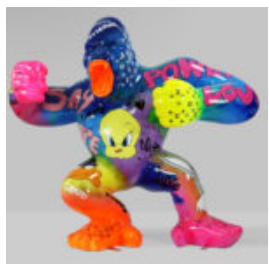

BIG GORILLA - LOONEY TUNES

article number:
G1-1-2

Product description:
Big Gorilla - Looney Tunes

Material:...