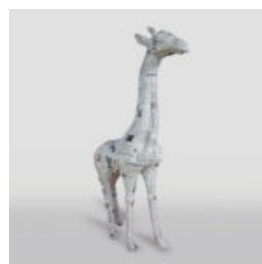

LARGE FIBERGLASS GIRAFFE SCULPTURE - POP -ART EDITION

Notice:
Price does not include local taxes, delivery cost and retail packaging.
Minimum...