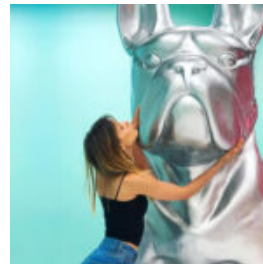

GIANT SITTING BULLDOG STATUE, SINGLE-COLORED.

Article number:
C200sxl
Product description:
Giant sitting bulldog,...