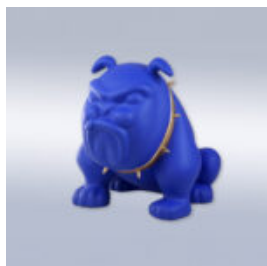

BULLDOG AVELLA DOG 22CM - BLUE MAT

article number:
B1-13-17

Product description:
Bulldog Avella 22cm - blue mat

...