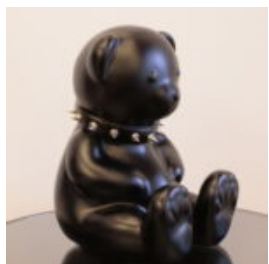

RESIN TEDDY BEAR DECORATION FIGURE - SINGLE COLOR

Article number:
Teddy

Description:
Resin Teddy Bear Decoration Figure - ...