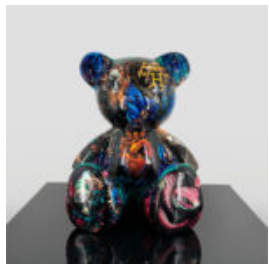

SMALL SITTING BEAR - INDIA MOTIF

Article Number:
M2-7-6
Product Description:
Figurine of a small sitting bear made using the...