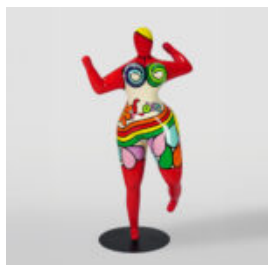

## BEAR STANDING LOONEY TUNES

article number:  
M2-2-1

Product description:  
standing bear-Looney Tunes, hand-painted...