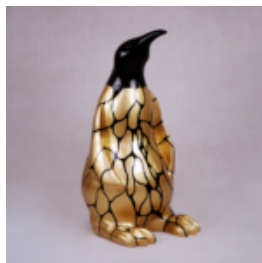

## PENGUIN 100 CM - GOLDEN PATCHES

article number:  
P3-1-5

Product description:  
Penguin 100 cm - golden patches

...