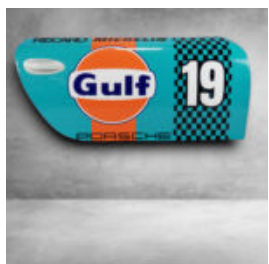

## BENT BARREL WITH LOGO

Article Number:  
B3-2-3  
Product Description:  
Bent green barrel with logo. Ideal as an event...