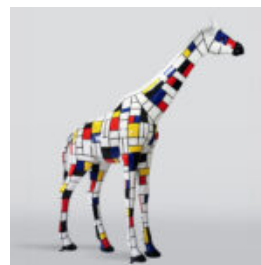

LARGE LIFE-SIZED GIRAFFE FIGURE - MONDRIAN

Article number:
F041 - Mondrian
Product description:
Large life-sized giraffe figure - ...