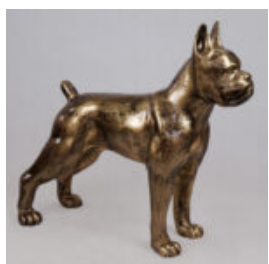

## STANDING BOXER DOG L - GOLDEN PATINA

Article number:  
B1-C198b

Product description:  
Standing Boxer L - Golden...