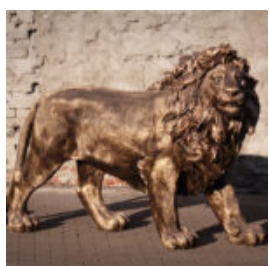

## STANDING LION - PATINA

article number:  
S93

Description:  
Standing Lion - Patina

Material:  
Fiberglass...