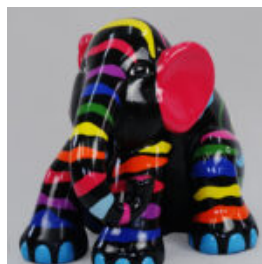

SUN SITTING L BLACK - STRIPES

article number:
S3-4-7

Product description:
Sun sitting L - black stripes

...