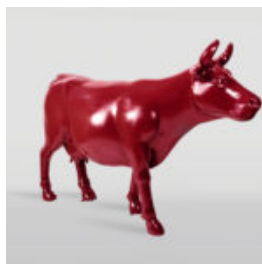

LARGE COW FIGURE - MONOCHROME

Article number:
K1-1-1
Product description:
Life-sized smooth cow.
Available in any color...