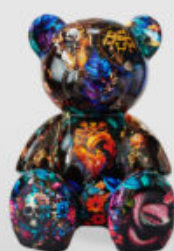

## BIG SITTING BEAR - INDIA MOTIF

article number:  
M2-5-6

Product description:  
Sitting a teddy bear with an India motif,...