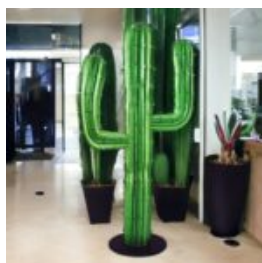

CACTUS 180 CM - GREEN PEARL MONOCHROME

Article Number:
K3-1-5
Product Description:
Cactus 180 cm - pearl green
Material:
Glass...