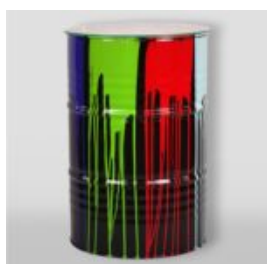

BEZKA - CZARNY TRASH

Numer artykułu:
B3-1-2
Opis produktu:
Bezka - czarny...