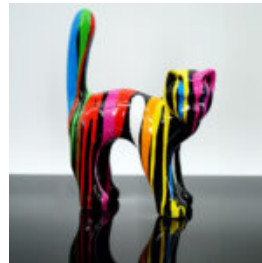

DECORATIVE FIGURINE SMALL STANDING CAT - TRASH

Article number: C094a
Product description: Small decorative cat figure - in the trash...