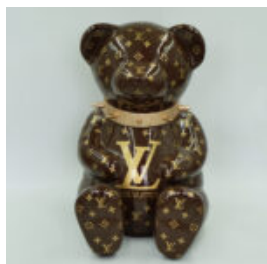

TEDDY BEAR MONOGRAM H-45CM

article number:
M2-4-6

Product description:
Miś - monogram

Material: polyester...