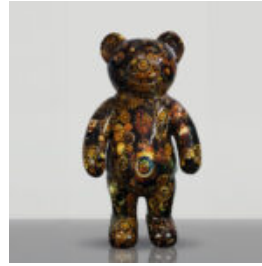

## STANDING BEAR - INDUSTRIAL THEME

Article number:  
M2-2-4  
Product description:  
Standing bear figurine made using the vinyl...