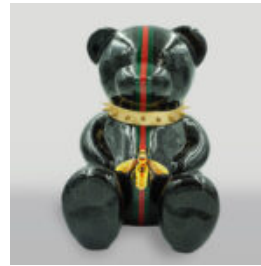

BEAR G BLACK H-45CM

article number:
M2-4-2

Product description:
Bear G Black

Material: polyester resin...