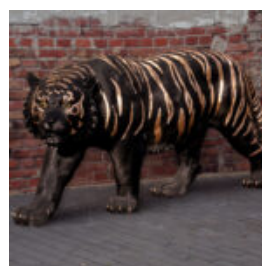

BLACK STANDING TIGER - GOLDEN TRASH

article number:
S94

Description:
Black Standing Tiger - Golden Trash

Material:
...