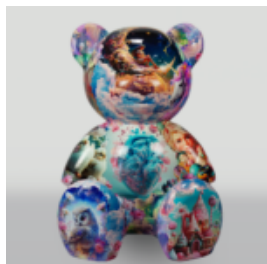

DUŻY MIŚ SIEDZĄCY - MOTYW SWEET

Numer artykułu:
M2-5-4
Opis produktu:
Duży siedzący miś z motywem sweet,
wytworzony...