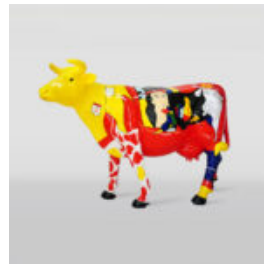

COW WITH PICASSO MOTIF

Article number:
K1-1-2
Product description:
Life-size cow with Picasso...