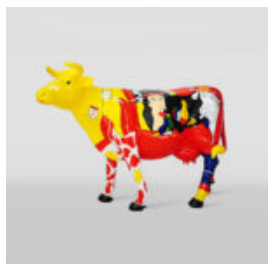

## LARGE GEOMETRIC RED BULL FIGURE

Article number:Geometric Bull Product description:Geometric bull - 1 color + different color...

## BULL FIBERGLASS ANIMAL FIGURE - SINGLE COLOR

Article number: life size bull

Description: Bull Fiberglass Animal Figure -...

## DECORATIVE FIGURE RED BULL

Product Description: Red bull Material: Glass laminate PWS Size: H-45cm x L-81cm x W-32cm...

## DECORATIVE FIGURE BLUE BULL - GOLD TRASH

Product Description: Blue bull in gold trash style. Material: Glass laminate PWS Size: H-45cm x...