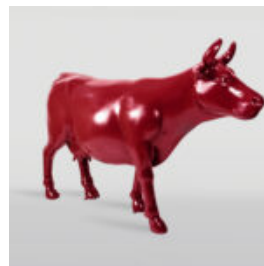

LARGE COW FIGURE - MONOCHROME

Article number: K1-1-1 Product description: Life-sized smooth cow. Available in any color...