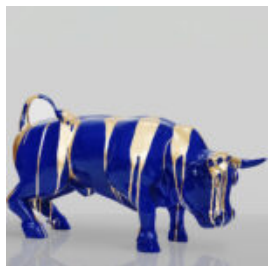

## LARGE GEOMETRIC RED BULL FIGURE

Article number:Geometric Bull Product description:Geometric bull - 1 color + different color...

## BULL FIBERGLASS ANIMAL FIGURE - SINGLE COLOR

Article number: life size bull

Description: Bull Fiberglass Animal Figure -...

## DECORATIVE FIGURE RED BULL

Product Description: Red bull Material: Glass laminate PWS Size: H-45cm x L-81cm x W-32cm...

## DECORATIVE FIGURE BLUE BULL - GOLD TRASH

Product Description: Blue bull in gold trash style. Material: Glass laminate PWS Size: H-45cm x...