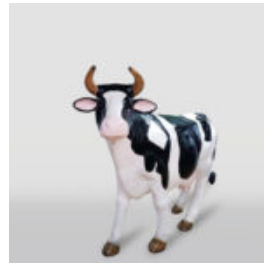

## FIBERGLASS COW LIFE SIZE STATUE - SINGLE COLOR

article number ::  
F105

Description:  
Fiberglass Cow Life Size Statue - Single...

## LARGE FIBERGLASS COW FIGURE WITH HEAD DOWN

Notice:  
Price does not include local taxes, delivery cost and retail packaging.  
Minimum...

## FIBERGLASS ADVERTISING / DECORATION BULL HEAD FIGURE

Article number:  
bull head

Description:  
Fiberglass Advertising / Decoration...