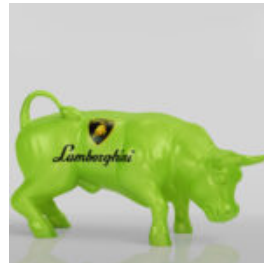

DECORATIVE FIGURE GREEN BULL - LAMBORGHINI

Product Description: Green bull wrapped in a Lamborghini motif. Material: PWS glass...