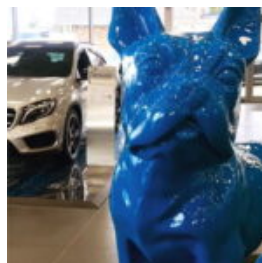

LARGE FRENCH BULLDOG FIBERGLASS STATUE - SINGLE COLOR

Article number:
f098

Description:
Large French Bulldog Fiberglass Statue -...