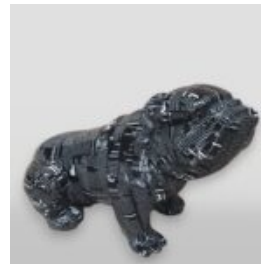

GEOMETRIC FIBERGLASS FRENCH BULLDOG SCULPTURE - SINGLE COLOR

Article number:
Bgmt130

Description:
Geometric Fiberglass French Bulldog...

MIDDLE SIZE SEATED BULLDOG

Notice:
Price does not include local taxes, delivery cost and retail packaging.
Minimum...