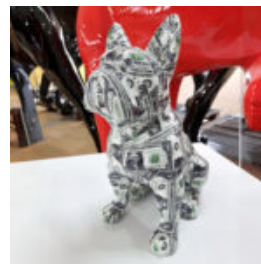

SMALL RESIN BULLDOG SCULPTURE / HAND MADE POP-ART FIGURINE

Notice:
Price does not include local taxes, delivery cost and retail packaging.
Minimum...