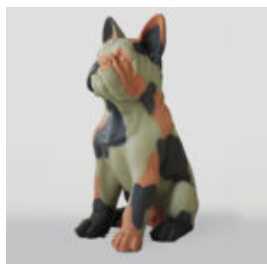

DOG LARGE FIGURE ENGLISH BULLDOG

Article Number:
C197XL Red
Product Description:
Large Figure of Promotional Dog - English...

MEDIUM BULLDOG FIGURE WITH TIE AND GLASSES - LOONEY TUNES

Article Number:
B1-28-5
Product Description:
Dog figure with tie and glasses. Hand-painted...

BULLDOG DOG WITH CAP - MATTE WITH GOLDEN LOGO

Article number:
B1-1-8

Product description:
Bulldog with Cap - Matte, adorned with golden...

DOG BULLDOG WITH CAP - RED

Article number:
B1-1-2

Product description:
Bulldog with Cap - Red with black...

PIES DUŻA FIGURA BULLDOG FRANCUSKI „JUKI”- MOTYW MORO

Numer artykułu:
B1-2-1

Opis produktu:
Duża figura bulldog francuski „Juki”-
mtyw...

PIES DUŻA FIGURA BULLDOG FRANCUSKI „JUKI”- BIAŁY TRASH

Numer artykułu:
B1-2-2