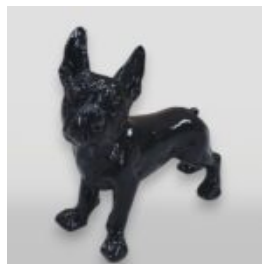

RESIN FIGURINE SMALL FRENCH BULLDOG - SINGLE COLOR EDITION

Article number:
C199

Description:
Small French Bulldog Figurine - Single Color...