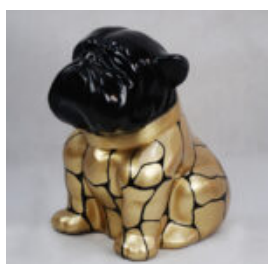

Material:
Polyester...

BULLDOG FIGI M - BLACK SPLASH

Article number:
B1-10-2

Product description:
Bulldog Figi M - black splash

Material:
Polyester...

BULLDOG ANGELO 60CM DOG - PATCHES

article number:
B1-14-26