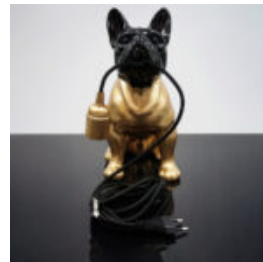

EXCLUSIVE BULLDOG AVELLA FIGURE – BLUE AMG

Article number:
Bulldog Dog "Avella" - Blue Mercedes Benz AMG

Product description: ...

BULLDOG WITH HEADPHONES - POP ART

Article Number: B1-16-3 Product Description:
Bulldog with headphones, hand-painted in Pop Art...