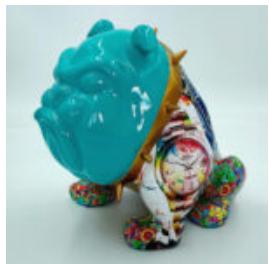

BULLDOG AVELLA 55CM DOG - ROLEX

article number:
B1-12-10
Product description:
Bulldog Avella covered with a role...