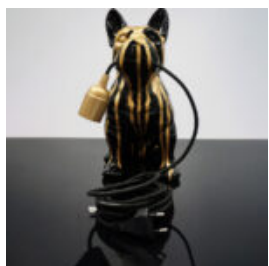

EXCLUSIVE BULLDOG AVELLA FIGURE – BLUE AMG

Article number:
Bulldog Dog "Avella" - Blue Mercedes Benz AMG

Product description: ...

BULLDOG WITH HEADPHONES - POP ART

Article Number: B1-16-3 Product Description:
Bulldog with headphones, hand-painted in Pop Art...

DECORATIVE FIGURE FRENCH BULLDOG LAMP - DESIGN VIII

Article Number: C200s LAMP Product Description:
Golden decorative figure with a black head -...

DECORATIVE FIGURE FRENCH BULLDOG LAMP - DESIGN VII

Article Number: C200s LAMP Product Description:
Black decorative figure with golden accents -...