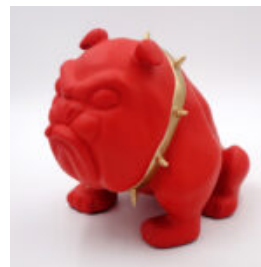

BULLDOG AVELLA 55CM DOG - RED MAT

article number:
B1-12-18

Product description:
Bulldog Avella 55cm - red mat

...