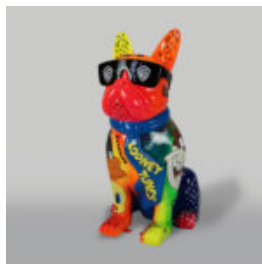

DECORATIVE FIGURINE FRENCH BULLDOG - CC

Article Number:C200s
Product Description:Decorative French Bulldog Figurine - motif...

DECORATIVE FIGURINE FRENCH BULLDOG - T

Article Number:C200s
Product Description:Decorative Figurine French Bulldog - motif...

DOG LARGE FIGURE ENGLISH BULLDOG

Article Number:
C197XL Red
Product Description:
Large Figure of Promotional Dog - English...

MEDIUM BULLDOG FIGURE WITH TIE AND GLASSES - LOONEY TUNES

Article Number:
B1-28-5
Product Description:
Dog figure with tie and glasses. Hand-painted...