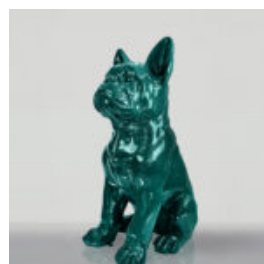

BULLDOG AVELLA DOG 55CM - PETRONAS MOTIF

Article number: B1-12-23 Product description: Bulldog Avella figurine made using foil...

DOG BULLDOG AVELLA 55CM - INDUSTRIELL

Article Number: B1-12-27 Product Description: Bulldog "Avella" wrapped in industrial-themed...

EXCLUSIVE BULLDOG FIGURE AVELLA - AMG

Article Number: B1-12-29 Product Description: Bulldog "Avella" covered with Mercedes Benz AMG...

EXCLUSIVE BULLDOG AMG - AVELLA 22 FIGURINE

Article Number: B1-13-23 Product Description: Bulldog "Avella" adorned with Mercedes Benz...