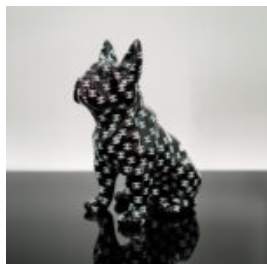

DECORATIVE FIGURINE FRENCH BULLDOG - CC

Article Number:C200s
Product Description:Decorative French Bulldog Figurine - motif...