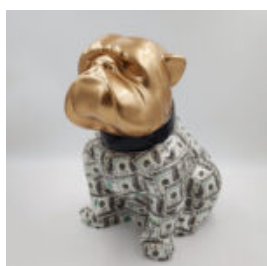

article number:
B1-15-38

Product description:
Bulldog Angelo covered with Louis Paris...

LARGE BULLDOG FIGURE WITH TIE AND GLASSES - BLACK AND WHITE

Article number:
B1-5-8

Product description:
Large bulldog figure with a tie and glasses - black...