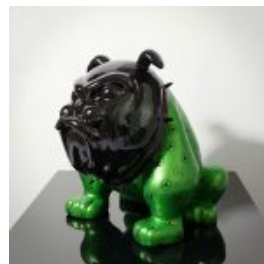

EXCLUSIVE BULLDOG FIGURE AVELLA - AMG

Article Number: B1-12-29 Product Description: Bulldog "Avella" covered with Mercedes Benz AMG...