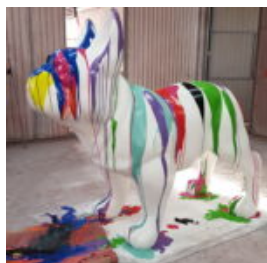

Article number:
C171

Description:
English Bulldog Resin Figure - Single...

LARGE FRENCH BULLDOG FIBERGLASS STATUE - SINGLE COLOR

Article number:
f098

Description:
Large French Bulldog Fiberglass Statue -...