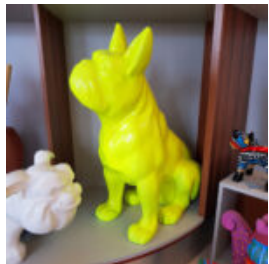

MIDDLE SIZE SEATED BULLDOG

Notice:
Price does not include local taxes, delivery cost and retail packaging.
Minimum...