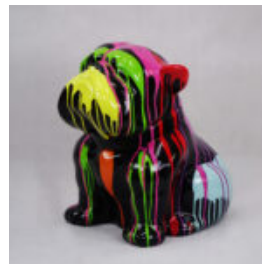

BULLDOG ANGELO 40CM DOG - TRASH

article number:
B1-15-35

Product description:
Bulldog Angelo Trash

Material:...