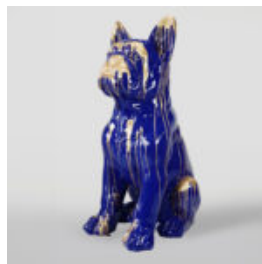

DUŻA FIGURA BULLDOG FRANCUSKI „JUKI”- NIEBIESKI / ŻŁOTY TRASH

Numer artykułu: B1-2-5
Opis produktu: Duża figura bulldog francuski „Juki”-niebieski...