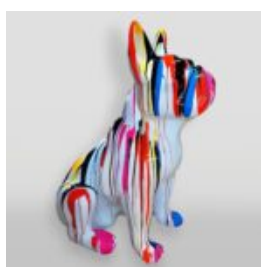

SMALL RESIN BULLDOG SCULPTURE / HAND MADE FIGURINE

Article number:
C200S
Description:
Small Resin Bulldog Sculpture / Figurine ...

ENGLISH BULLDOG RESIN 3D FIGURE - GC197

Article number:
GC197
Description:
Middle size bulldog sculpture.
...

DOG - FRENCH BULLDOG POP-ART FIGURINE

Numer artykułu:
C200
Opis produktu:
Figurka pop-art bulldog francuski z...

SMALL STANDING RESIN BULLDOG FIGURINE - CHROME AND PAINT EDITION

Notice:
Price does not include local taxes, delivery cost and retail packaging.
Minimum...

MIDDLE SIZE SITTING FIBERGLASS BULLDOG FIGURE

Article number:
C200sbp
Product description:
Medium-sized sitting bulldog in pop-art...

LARGE FRENCH BULLDOG - ONE COLOR

Notice:
Price does not include local taxes, delivery cost and retail packaging.
Minimum...