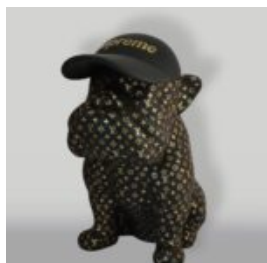

DECORATIVE FIGURINE FRENCH BULLDOG - CC

Article Number:C200s
Product Description:Decorative French Bulldog Figurine - motif...

DECORATIVE FIGURINE FRENCH BULLDOG - T

Article Number:C200s
Product Description:Decorative Figurine French Bulldog - motif...

DOG LARGE FIGURE ENGLISH BULLDOG

Article Number:
C197XL Red
Product Description:
Large Figure of Promotional Dog - English...

MEDIUM BULLDOG FIGURE WITH TIE AND GLASSES - LOONEY TUNES

Article Number:
B1-28-5
Product Description:
Dog figure with tie and glasses. Hand-painted...