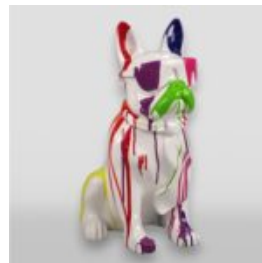

MEDIUM BULLDOG WEARING GLASSES TIE - WHITE TRASH

Article number:
B1-6-1

Product description:
Medium bulldog with glasses tie - white...