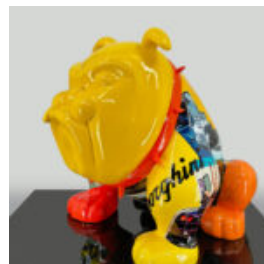

EXCLUSIVE BULLDOG AVELLA - LAMBORGHINI FIGURE

Article Number:
B1-12-28
Product Description:
Bulldog Avella figure completely wrapped in...