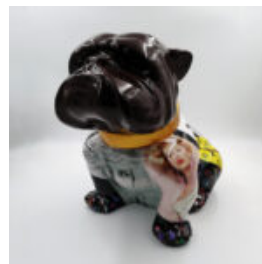

BULLDOG ANGELO 40CM DOG - MCQUEEN

article number:
B1-15-15

Product description:
Bulldog Angelo covered with McQueen...

BULLDOG ANGELO 40CM DOG - PICASSO

article number:
B1-15-48

Product description:
Bulldog Angelo covered with Picasso...