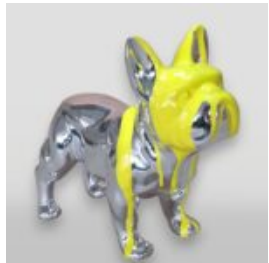

SMALL STANDING RESIN BULLDOG FIGURINE - CHROME AND PAINT EDITION

Notice:
Price does not include local taxes, delivery cost and retail packaging.
Minimum...