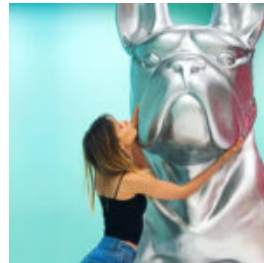

GIANT SITTING BULLDOG STATUE, SINGLE-COLORED.

Article number:
C200sxl
Product description:
Giant sitting bulldog...