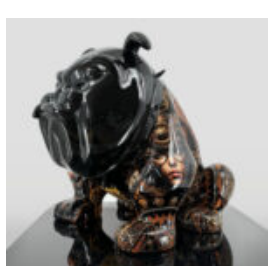

DECORATIVE FIGURINE FRENCH BULLDOG - H

Item Number:
C200s
Product Description:
Decorative French Bulldog Figurine - motif...

DECORATIVE FIGURINE FRENCH BULLDOG - CC

Article Number:C200s
Product Description:Decorative French Bulldog Figurine - motif...

DECORATIVE FIGURINE FRENCH BULLDOG - T

Article Number:C200s
Product Description:Decorative Figurine French Bulldog - motif...

EXCLUSIVE BULLDOG AVELLA - LAMBORGHINI FIGURE

Article Number:
B1-12-28
Product Description:
Bulldog Avella figure completely wrapped in...

EXCLUSIVE BULLDOG AMG - AVELLA 22 FIGURINE

Article Number:
B1-13-23
Product Description:
Bulldog "Avella" adorned with Mercedes Benz...

DOG LARGE FIGURE ENGLISH BULLDOG

Article Number:
C197XL Red
Product Description:
Large Figure of Promotional Dog - English...