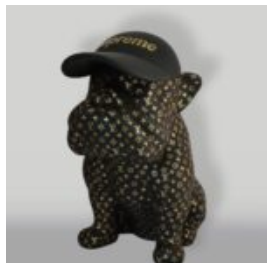

EXCLUSIVE BULLDOG AMG - AVELLA 22 FIGURINE

Article Number:
B1-13-23
Product Description:
Bulldog "Avella" adorned with Mercedes Benz...

DOG LARGE FIGURE ENGLISH BULLDOG

Article Number:
C197XL Red
Product Description:
Large Figure of Promotional Dog - English...

DOG BULLDOG AVELLA 55CM - INDUSTRIELL

Article Number:
B1-12-27
Product Description:
Bulldog "Avella" wrapped in industrial-themed...

MEDIUM BULLDOG FIGURE WITH TIE AND GLASSES - LOONEY TUNES

Article Number:
B1-28-5
Product Description:
Dog figure with tie and glasses. Hand-painted...

DOG BULLDOG AVELLA 55 CM - MERCEDES LOGO

Article Number:
B1-12-26
Product Description:
Bulldog Avella made using foil application...

DOG BULLDOG AVELLA 55 CM - HARLEY 2

Article number:
B1-12-25
Product description:
Bulldog Avella dog made using the foil wrapping...

BULLDOG AVELLA DOG 55 CM - BMW

Article Number:
B1-12-24
Product Description:
Bulldog Avella dog completely wrapped in BMW...

BULLDOG AVELLA DOG 55CM - PETRONAS MOTIF

Article number:
B1-12-23
Product description:
Bulldog Avella figurine made using foil...