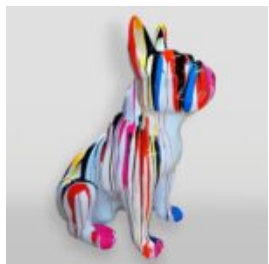

MIDDLE SIZE SITTING FIBERGLASS BULLDOG FIGURE

Article number:
C200sbp
Product description:
Medium-sized sitting bulldog in pop-art...

DOG SITTING BULLDOG SL, SINGLE-COLORED.

Article number:
C200SL
Product description:
Single-colored sitting...

LARGE FRENCH BULLDOG - ONE COLOR

Notice:
Price does not include local taxes, delivery cost and retail packaging.
Minimum...

SMALL RESIN BULLDOG SCULPTURE / HAND MADE FIGURINE

Article number:
C200S
Description:
Small Resin Bulldog Sculpture / Figurine -...