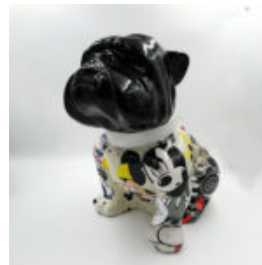

BULLDOG ANGELO 40CM DOG - MICKEY MOUSE

article number:
B1-15-47

Product description:
Bulldog Angelo wrapped in a Mickey Mouse...