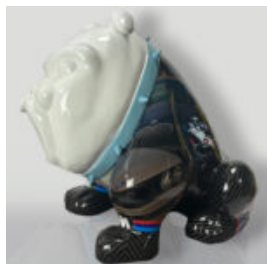

BULLDOG AVELLA DOG 55 CM - BMW

Article Number:
B1-12-24
Product Description:
Bulldog Avella dog completely wrapped in BMW...