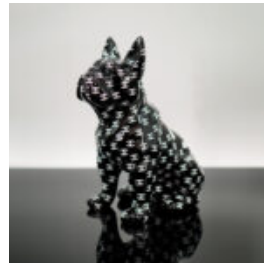

DECORATIVE FIGURINE FRENCH BULLDOG - CC

Article Number:C200s
Product Description:Decorative French Bulldog Figurine - motif...