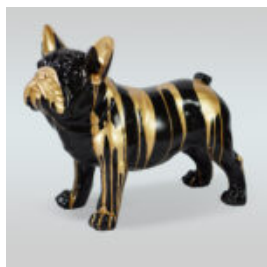

YUK'S DOG - STANDING BLACK TRASH

article number:
B1-4-5

Product description:
Juki L - standing black trash

Material:...