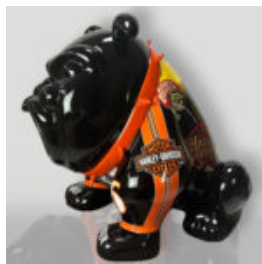

EXCLUSIVE BULLDOG AMG - AVELLA 22 FIGURINE

Article Number:
B1-13-23
Product Description:
Bulldog "Avella" adorned with Mercedes Benz...

DOG LARGE FIGURE ENGLISH BULLDOG

Article Number:
C197XL Red
Product Description:
Large Figure of Promotional Dog - English...

DOG BULLDOG AVELLA 55CM - INDUSTRIELL

Article Number:
B1-12-27
Product Description:
Bulldog "Avella" wrapped in industrial-themed...

MEDIUM BULLDOG FIGURE WITH TIE AND GLASSES - LOONEY TUNES

Article Number:
B1-28-5
Product Description:
Dog figure with tie and glasses. Hand-painted...

DOG BULLDOG AVELLA 55 CM - MERCEDES LOGO

Article Number:
B1-12-26
Product Description:
Bulldog Avella made using foil application...

DOG BULLDOG AVELLA 55 CM - HARLEY 2

Article number:
B1-12-25
Product description:
Bulldog Avella dog made using the foil wrapping...