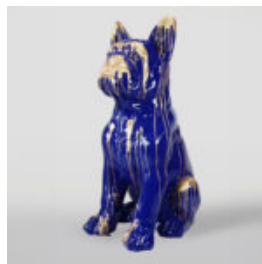

PIES DUŻA FIGURA BULLDOG FRANCUSKI „JUKI”- WERSJA CZARNY MAT

Numer artykułu:
B1-4-3
Opis produktu:
Duża figura bulldoga Francuskiego „Juki” w wersji...

DOG BULLDOG WITH CAP - MATTE WITH CHROME

Article number: B1-1-3
Product description: Bulldog with Cap - Matte, adorned with silver...

DOG BULLDOG WITH CAP - MATTE

Article number: B1-1-4
Product description: Bulldog with Cap - Matte, adorned
Material: Glass...

DOG DECORATIVE BULLDOG ENGLISH - ONE -COLOR VERSION

article number:
B1-cl97xl

Product description:
Decorative figure Bulldog English -...

PIES DUŻA FIGURA BULLDOG FRANCUSKI „JUKI”- NIEBIESKI / ŻŁOTY TRASH

Numer artykułu:
B1-2-5

Opis produktu:
Duża figura bulldog francuski „Juki”- niebieski...

DOG LARGE FIGURE OF BULLDOG WITH A TIE WITH GLASSES - BLUE SKY

article number:
B1-5-7

Product description:
Big figure of a bulldog with a tie with...

LARGE FIGURE OF FRENCH BULLDOG - PINK

Article number:
B1-17-1 PinkF098
Product description:
Large figure of French...