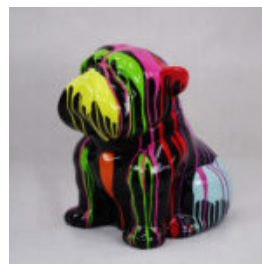

BULLDOG ANGELO 40CM DOG - TRASH

article number:
B1-15-35

Product description:
Bulldog Angelo Trash

Material:...