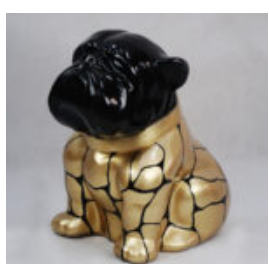

...

BULLDOG DOG FIGS M - BLACK SPLASH

article number:
B1-10-2

Product description:
Bulldog figs M - black SPLASH

...

BULLDOG ANGELO 60CM DOG - PATCHES

article number:
B1-14-26

Product description:
Bulldog angelo patches