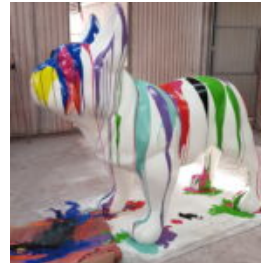

LARGE FIBERGLASS BABY BULLDOG - COLORFUL EDITION

Notice:
Price does not include local taxes, delivery cost and retail packaging.
Minimum...