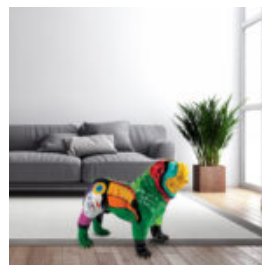

ENGLISH BULLDOG RESIN FIGURE - POP -ART EDITION

Notice:
Price does not include local taxes, delivery cost and retail packaging.
Minimum...