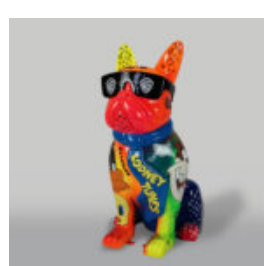

DECORATIVE FIGURINE FRENCH BULLDOG - H

Item Number:
C200s
Product Description:
Decorative French Bulldog Figurine - motif...

DECORATIVE FIGURINE FRENCH BULLDOG - CC

Article Number:C200s
Product Description:Decorative French Bulldog Figurine - motif...

DECORATIVE FIGURINE FRENCH BULLDOG - T

Article Number:C200s
Product Description:Decorative Figurine French Bulldog - motif...

EXCLUSIVE BULLDOG AVELLA - LAMBORGHINI FIGURE

Article Number:
B1-12-28
Product Description:
Bulldog Avella figure completely wrapped in...

EXCLUSIVE BULLDOG AMG - AVELLA 22 FIGURINE

Article Number:
B1-13-23
Product Description:
Bulldog "Avella" adorned with Mercedes Benz...

DOG LARGE FIGURE ENGLISH BULLDOG

Article Number:
C197XL Red
Product Description:
Large Figure of Promotional Dog - English...

DOG BULLDOG AVELLA 55CM - INDUSTRIELL

Article Number:
B1-12-27
Product Description:
Bulldog "Avella" wrapped in industrial-themed...

MEDIUM BULLDOG FIGURE WITH TIE AND GLASSES - LOONEY TUNES

Article Number:
B1-28-5
Product Description:
Dog figure with tie and glasses. Hand-painted...