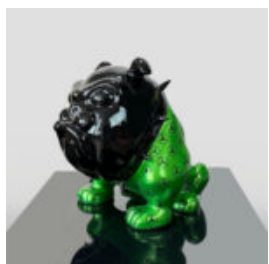

BULLDOGS

STANDING FRENCH BULLDOG FIGURINE - TRASH

Article Number:
C200
Product Description:
Small standing bulldog model - trash...

DECORATIVE FIGURINE FRENCH BULLDOG - COMICS

Article Number:
C200s
Product Description:
Decorative French Bulldog Figurine - Comics...

DECORATIVE FIGURINE FRENCH BULLDOG - TRASH

Article Number:C200s
Product Description:Decorative French Bulldog Figurine - motif...

DECORATIVE FIGURINE FRENCH BULLDOG - LV

Article Number:C200s
Product Description:Decorative French Bulldog Figurine - motif...

DECORATIVE FIGURINE FRENCH BULLDOG - H

Item Number:
C200s
Product Description:
Decorative French Bulldog Figurine - motif...

DECORATIVE FIGURINE FRENCH BULLDOG - CC

Article Number:C200s
Product Description:Decorative French Bulldog Figurine - motif...

EXCLUSIVE BULLDOG AMG - AVELLA 22 FIGURINE

Article Number:
B1-13-23
Product Description:
Bulldog "Avella" adorned with Mercedes Benz...

DOG LARGE FIGURE ENGLISH BULLDOG

Article Number:
C197XL Red
Product Description:
Large Figure of Promotional Dog - English...