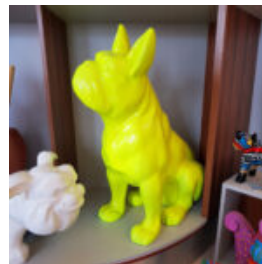

BULLDOG ANGELO 40CM DOG - COCO

article number:
B1-15-2

Product description:
Bulldog Angelo covered with the Coco...

GEOMETRIC FIBERGLASS FRENCH BULLDOG SCULPTURE - SINGLE COLOR

Article number:
Bgmt130

Description:
Geometric Fiberglass French Bulldog...