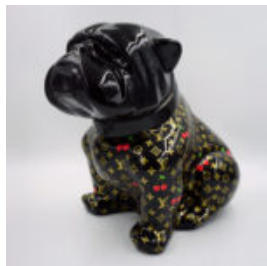

DOG LARGE FIGURE OF BULLDOG WITH A TIE WITH GLASSES - BLUE SKY

article number:
B1-5-7

Product description:
Big figure of a bulldog with a tie with...

LARGE FIGURE OF FRENCH BULLDOG - PINK

Article number:
B1-17-1 PinkF098
Product description:
Large figure of French...

LARGE FIGURE OF A FRENCH BULLDOG - RED

Article number:
B1-17-1 RedF098
Product description:
Large figure of a French...

LARGE FIGURE OF A FRENCH BULLDOG - YELLOW

Article number:
B1-17-1 YellowF098
Product description:
Large figure of a French...

LARGE FIGURE OF A FRENCH BULLDOG

Article number:
B1-17-2F098
Product description:
Large figure of a French...

BULLDOG AVELLA DOG 22CM - WRAPPED MOTIF F

article number:
B1-13-16

Product description:
Bulldog Avella 22cm - wrapped motif...