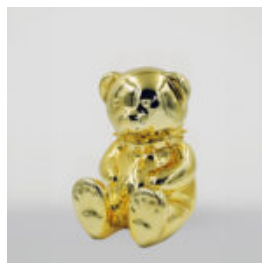

TEDDY BEAR H-31 CM WITH COLLAR WITH SPIKES GOLD VERSION

article number:
M2-3-15

Product description:
Miś 31cm with a collar with spikes in...