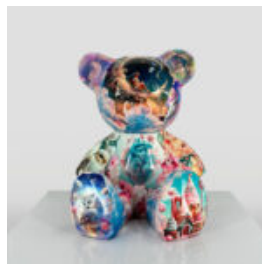

SMALL SITTING BEAR - SWEET MOTIF

Article Number:
M2-7-7
Product Description:
Figurine of a small sitting bear made using the...