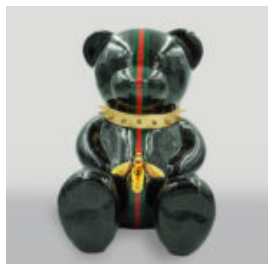

BEAR G BLACK H-45CM

article number:
M2-4-2

Product description:
Bear G Black

Material: polyester resin...