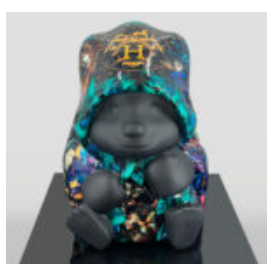

PANDA W MOTYWIE INDII

Numer artykułu:
Panda Indie
Opis produktu:
Panda wykonana techniką oklejania folią...