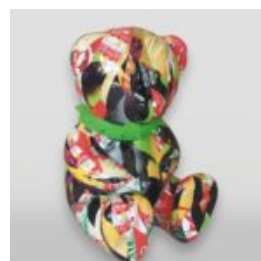

RESIN TEDDY BEAR DECORATION FIGURE - POP - ART

Notice:
Price does not include local taxes, delivery cost and retail packaging.
Minimum...