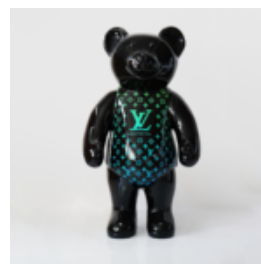

## BIG SITTING BEAR - LOONEY TUNES

article number:  
M2-5-3

Product description:  
Big Sitting Bear - Looney Tunes

...

## LARGE SEATING BEAR - WHITE

article number:  
M2-5-2

Product description:  
Large seating bear - white

Material:...

## LARGE SITTING BEAR - ORANGE COLOR

article number:  
M2-5-1

Product description:  
Large sitting bear - orange color

...