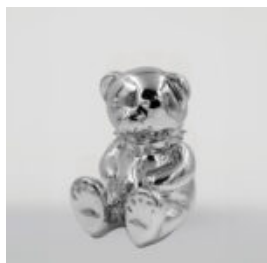

TEDDY BEAR H-31 CM WITH COLLAR WITH SPIKES SILVER VERSION

article number:
M2-3-16

Product description:
Miś 31cm with a collage with silver...