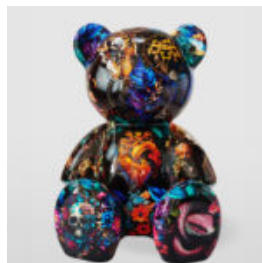

BIG SITTING BEAR - INDIA MOTIF

article number:
M2-5-6

Product description:
Sitting a teddy bear with an India motif...