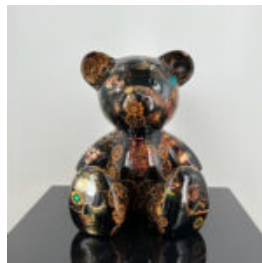

SITTING LITTLE BEAR - INDUSTRIAL MOTIF

Article Number:
M2-7-5
Product Description:
A small sitting teddy bear figure made using the...