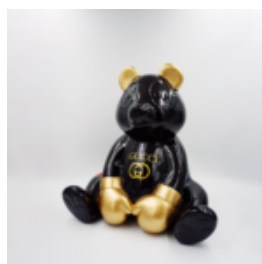

PANDA G

article number:
Panda g

Product description:
Panda g

Material:
Polyester resin...