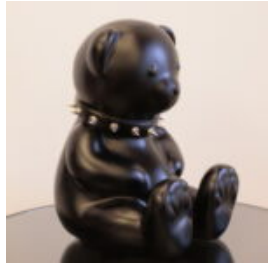

**RESIN TEDDY BEAR
DECORATION FIGURE - SINGLE
COLOR**

Article number:
Teddy

Description:
Resin Teddy Bear Decoration Figure -...