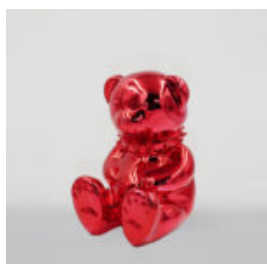

TEDDY BEAR H-31 CM WITH COLLAR WITH SPIKES RED VERSION

article number:
M2-3-17

Product description:
Miś 31cm with collar with spikes in...