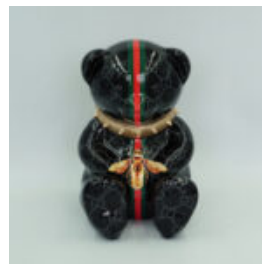

TEDDY BEAR G BLACK H-31CM

article number:
M2-3-2

Product description:
Bear G Black

Material: polyester resin...