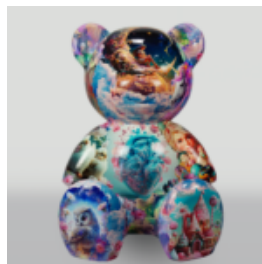

DUŻY MIŚ SIEDZĄCY - MOTYW SWEET

Numer artykułu:
M2-5-4
Opis produktu:
Duży siedzący miś z motywem sweet, wytworzony...